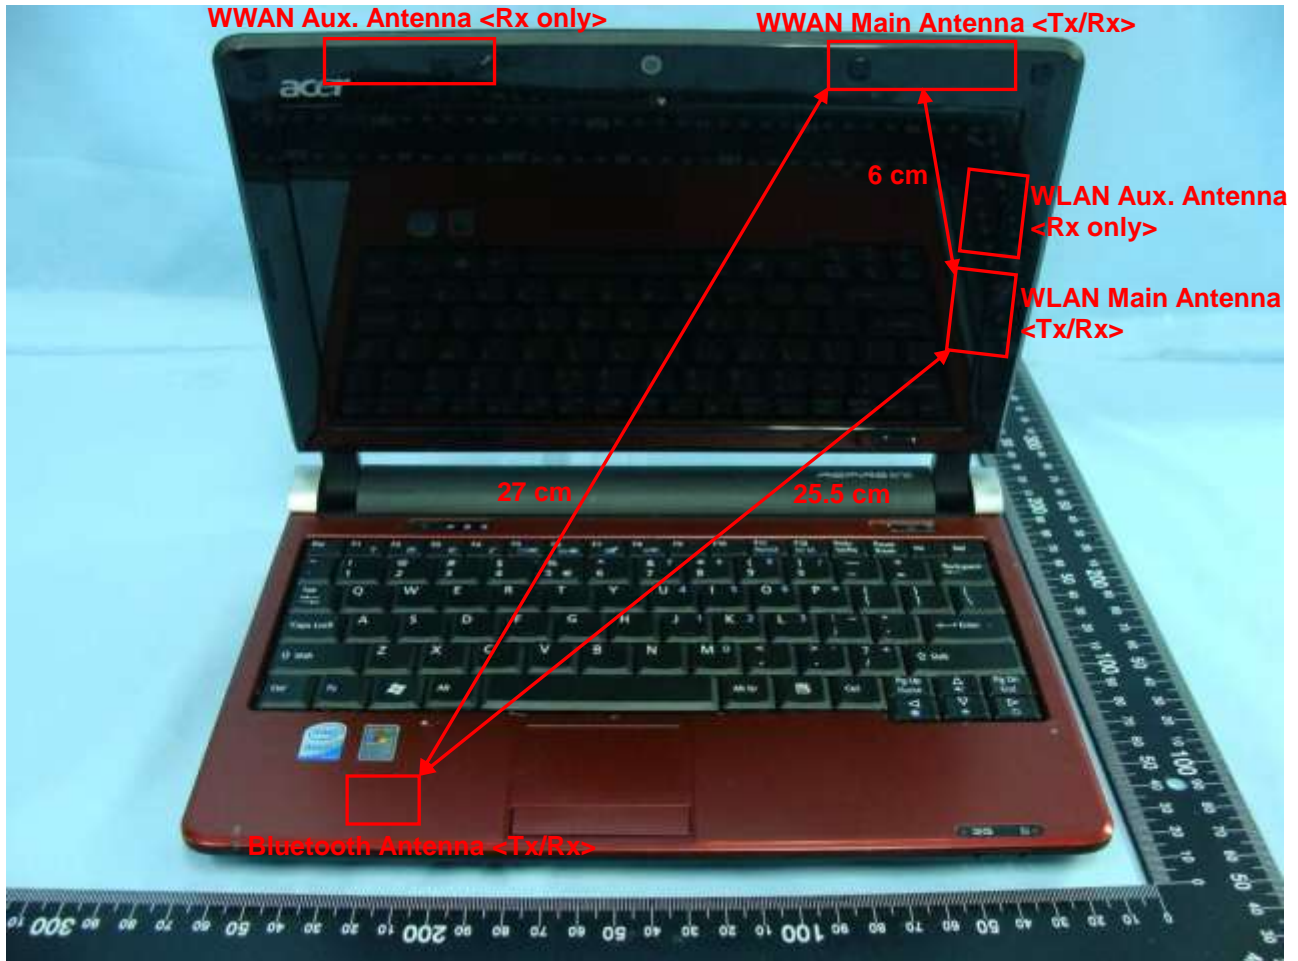

Appendix D. Product Photos

DUT: WWAN Module (Brand Name: Acer, Gateway, PackardBell / Model Name: EM770W)

Host: Laptop Computer (Brand Name: Acer, Gateway, PackardBell / Model Name: KAV60, KAV80, KAVA0 / Marketing Name: Aspire one, AOD210, AOD250, LT20, dot s, dot sr, AOP150, AOP531)

Antenna Location :

Appendix E. Test Setup Photos

Bottom of the Laptop with Phantom 0 cm Gap

Note: The DUT was integrated into the host (Laptop Computer) during the test.