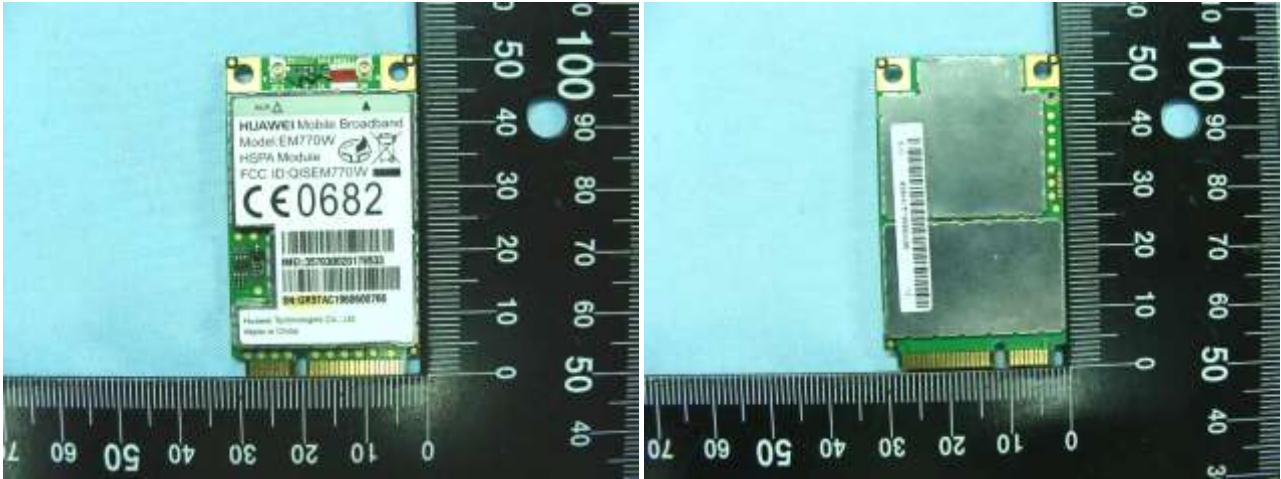

Appendix D. Product Photos

DUT: WWAN Module (Brand Name: Acer, Gateway, PackardBell / Model Name: EM770W)

Host: Laptop Computer (Brand Name: Acer, Gateway, PackardBell / Model Name: KAV60, KAV80, KAVA0 / Marketing Name: Aspire one, AOD210, AOD250, LT20, dot s, dot sr, AOP150, AOP531)

Antenna Location :

Appendix E. Test Setup Photos

Bottom of the Laptop with Phantom 0 cm Gap

Note: The DUT was integrated into the host (Laptop Computer) during the test.