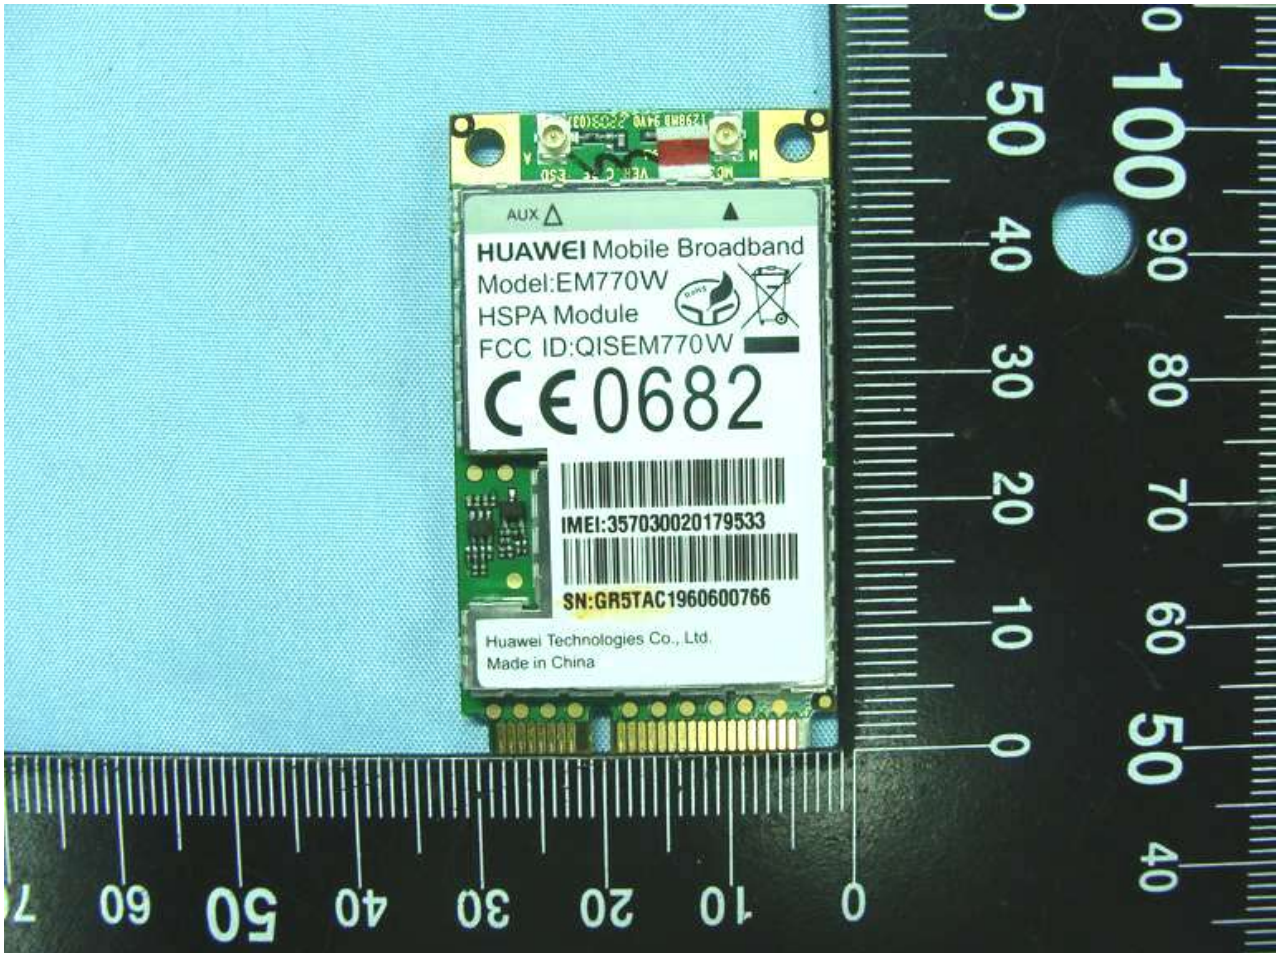

1. Photograph of the EUT

EUT: WWAN module (Acer, Gateway, PackardBell / EM770W)

EUT: WWAN module (Acer, Gateway, PackardBell / EM770W)

2. External Photograph of the Host

Host: Notebook Computer (Acer, Gateway, PackardBell / KAV60, KAV80, KAVA0)