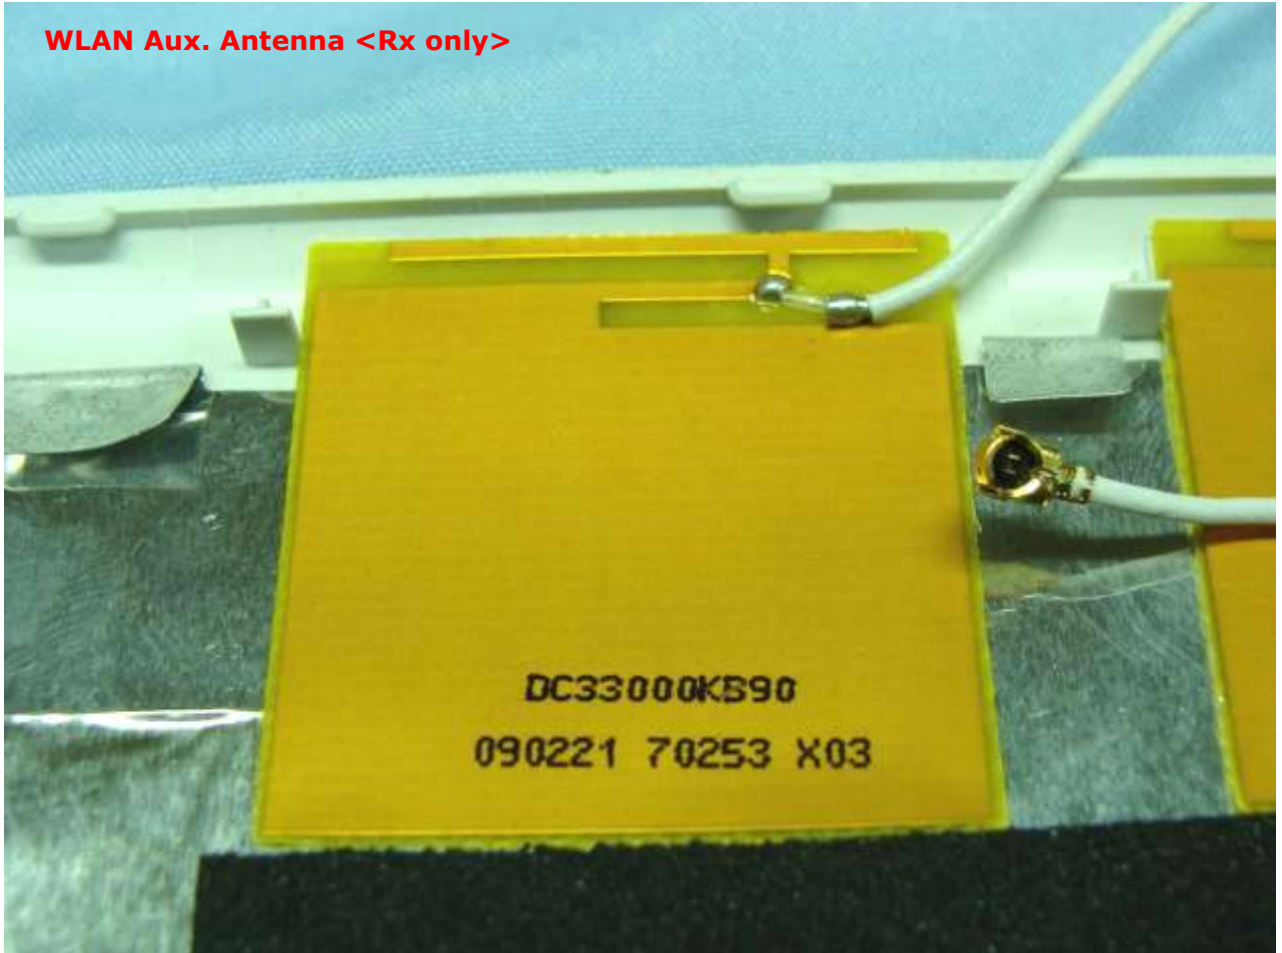

Host: Notebook Computer (Acer, Gateway, PackardBell / KAV60, KAV80, KAVA0)

WLAN Aux. Antenna <Rx only>