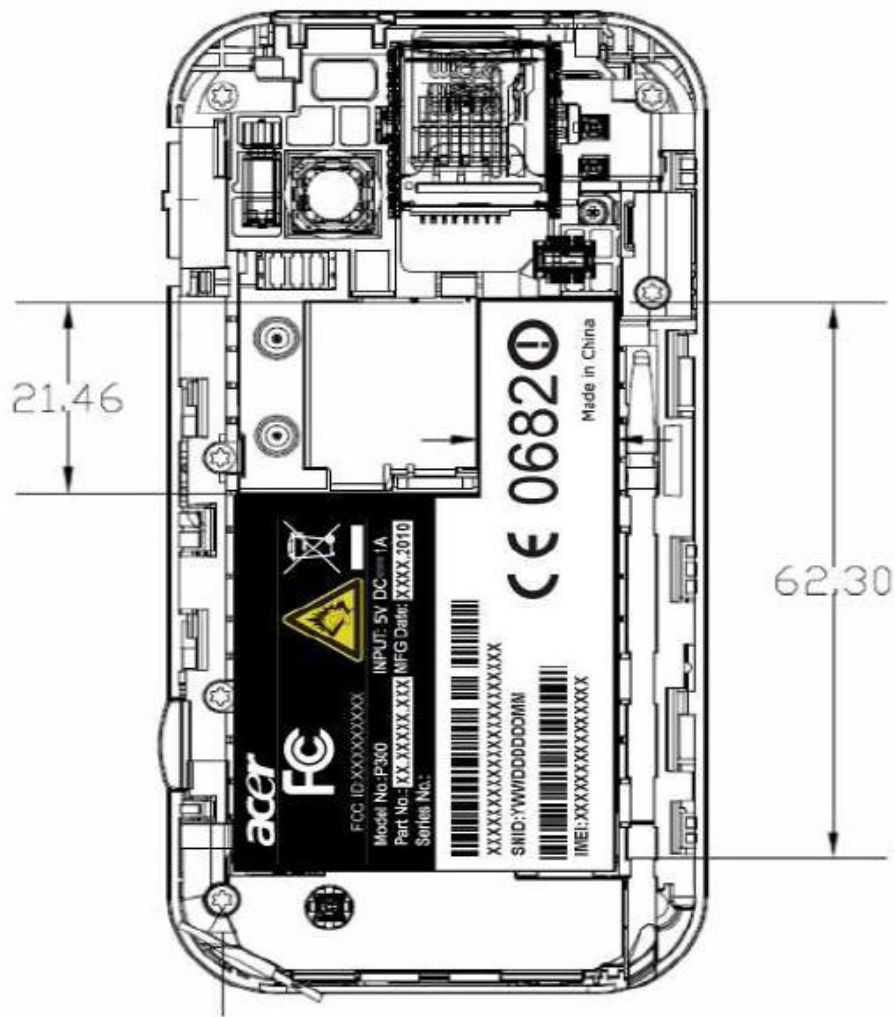

Label location & Label sample_Acer P300

Prevent Dismantle Label Indication