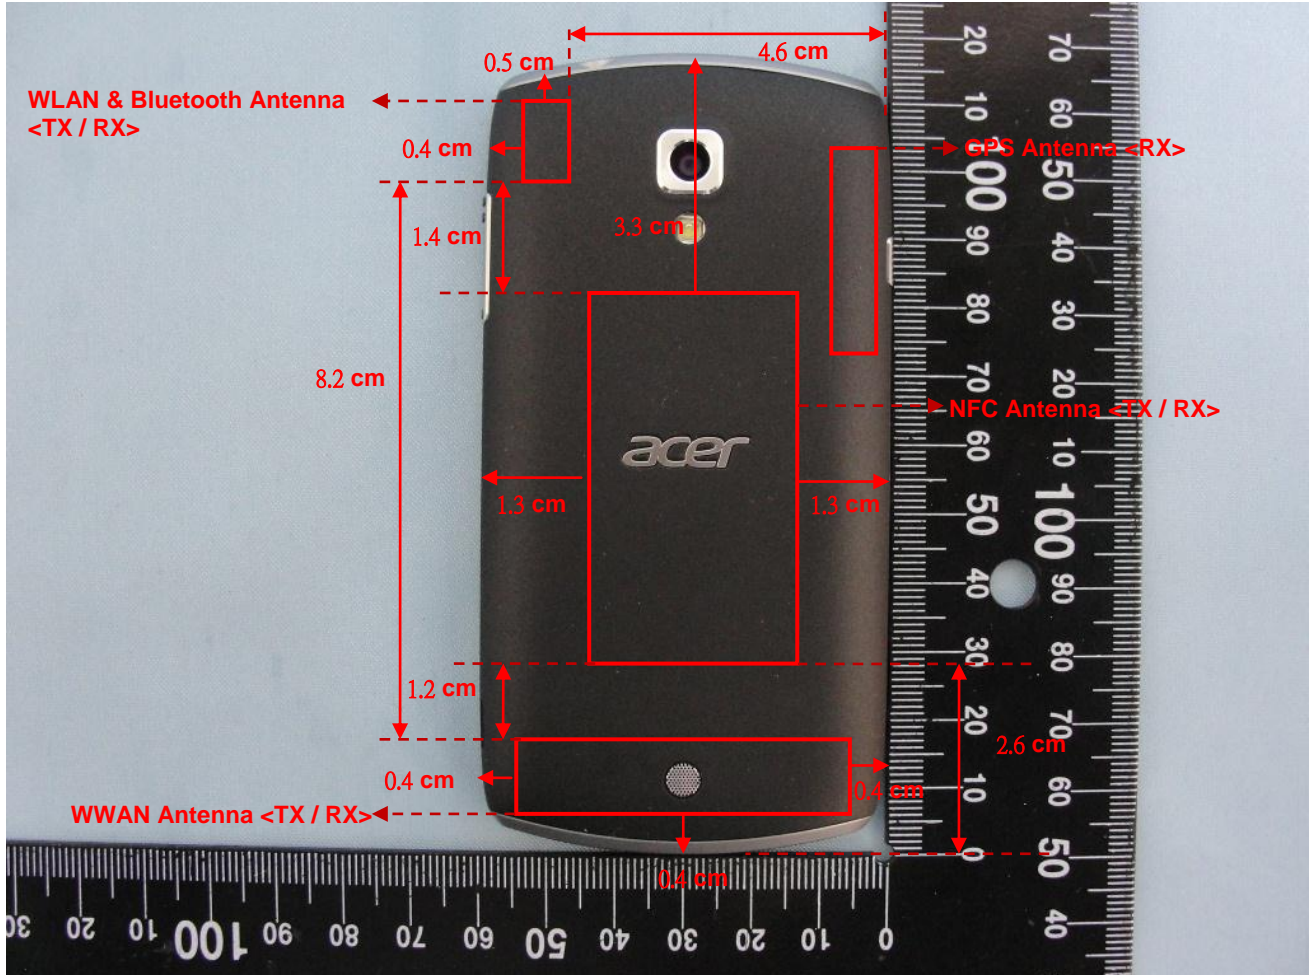

Brand Name: Acer / Model Name: E330

Antenna location	Length	Width
WWAN Antenna <TX / RX>	5.0 cm	1.0 cm
GPS Antenna <RX>	3.0 cm	0.5 cm
WLAN&BT Antenna <TX / RX>	1.4 cm	0.8 cm
NFC Antenna <TX / RX>	5.6 cm	3.2 cm