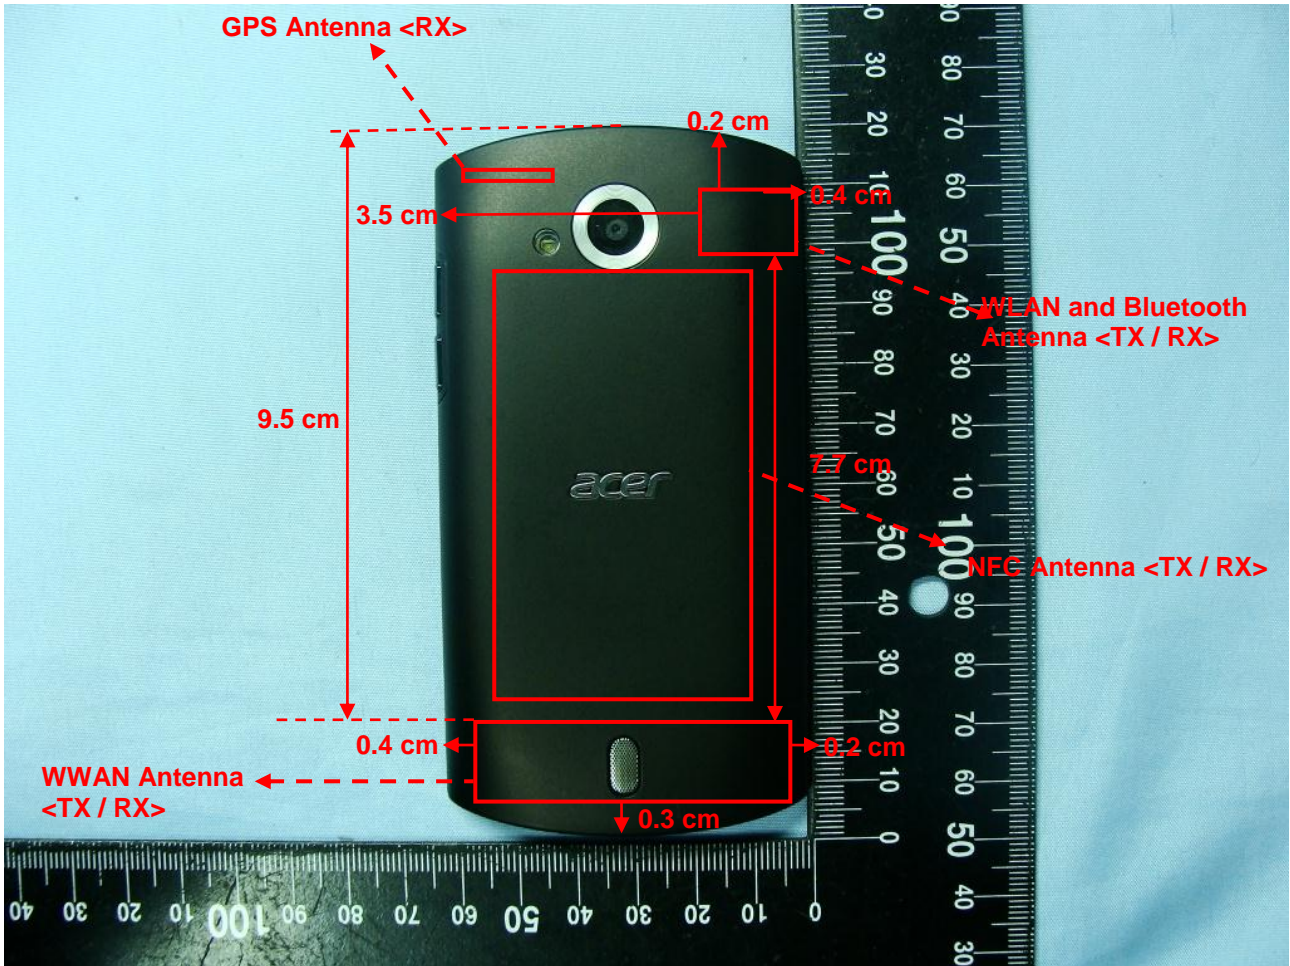

Brand Name: Acer / Model Name: E320

Antenna location	Length	Width
WWAN Antenna <TX / RX>	5.5 cm	2.0 cm
WLAN & Bluetooth Antenna <TX / RX>	2.2 cm	1.6 cm
GPS Antenna <RX>	2.2 cm	0.1 cm
NFC Antenna <TX / RX>	5.9cm	3.9cm