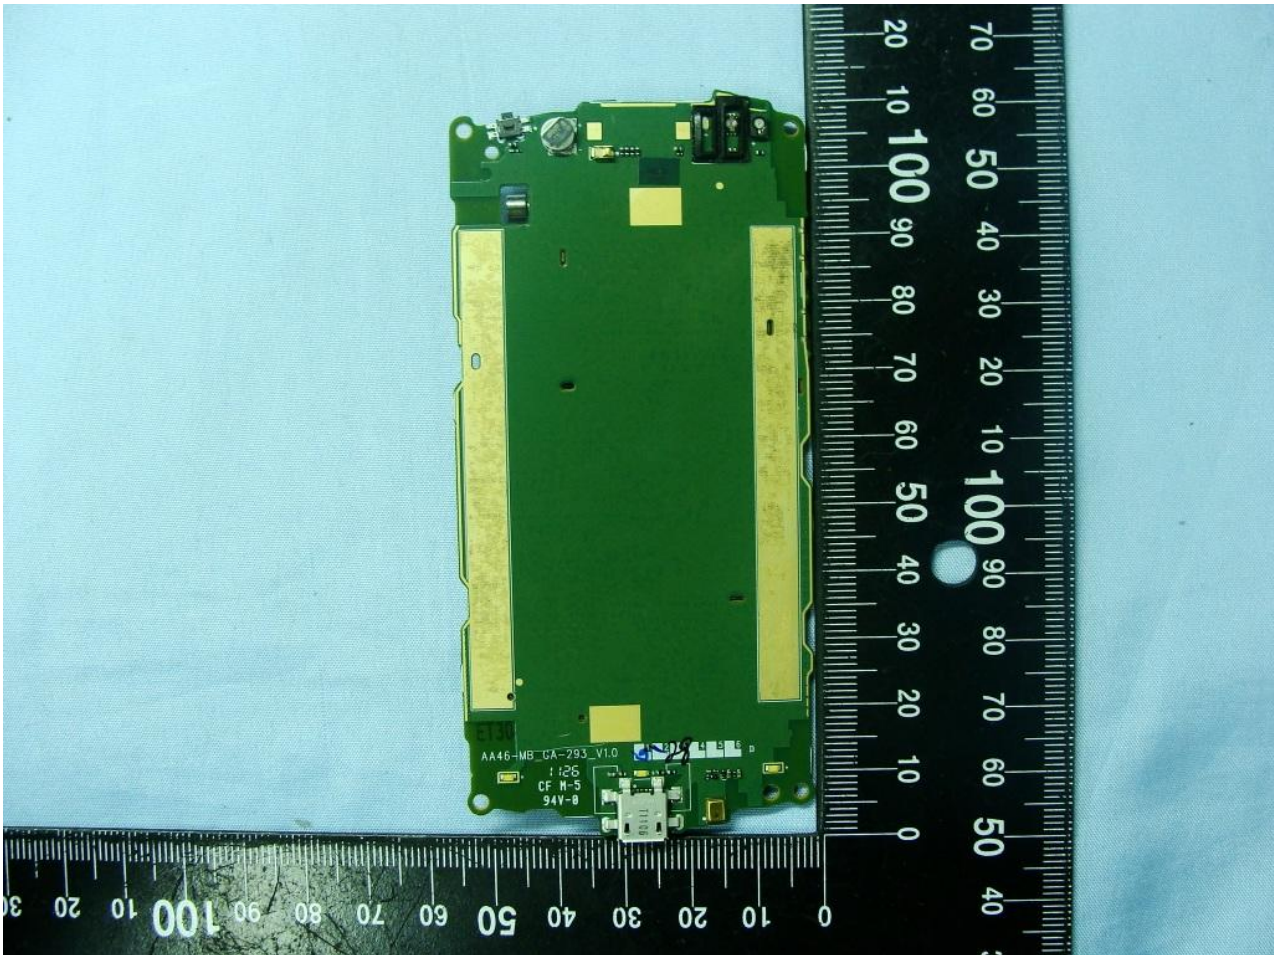

3. Internal Photograph of EUT

Brand Name: Acer / Model Name: E320

Brand Name: Acer / Model Name: E320

Brand Name: Acer / Model Name: E320

WWAN Antenna

Brand Name: Acer / Model Name: E320

WLAN and Bluetooth Antenna

Brand Name: Acer / Model Name: E320

GPS Antenna