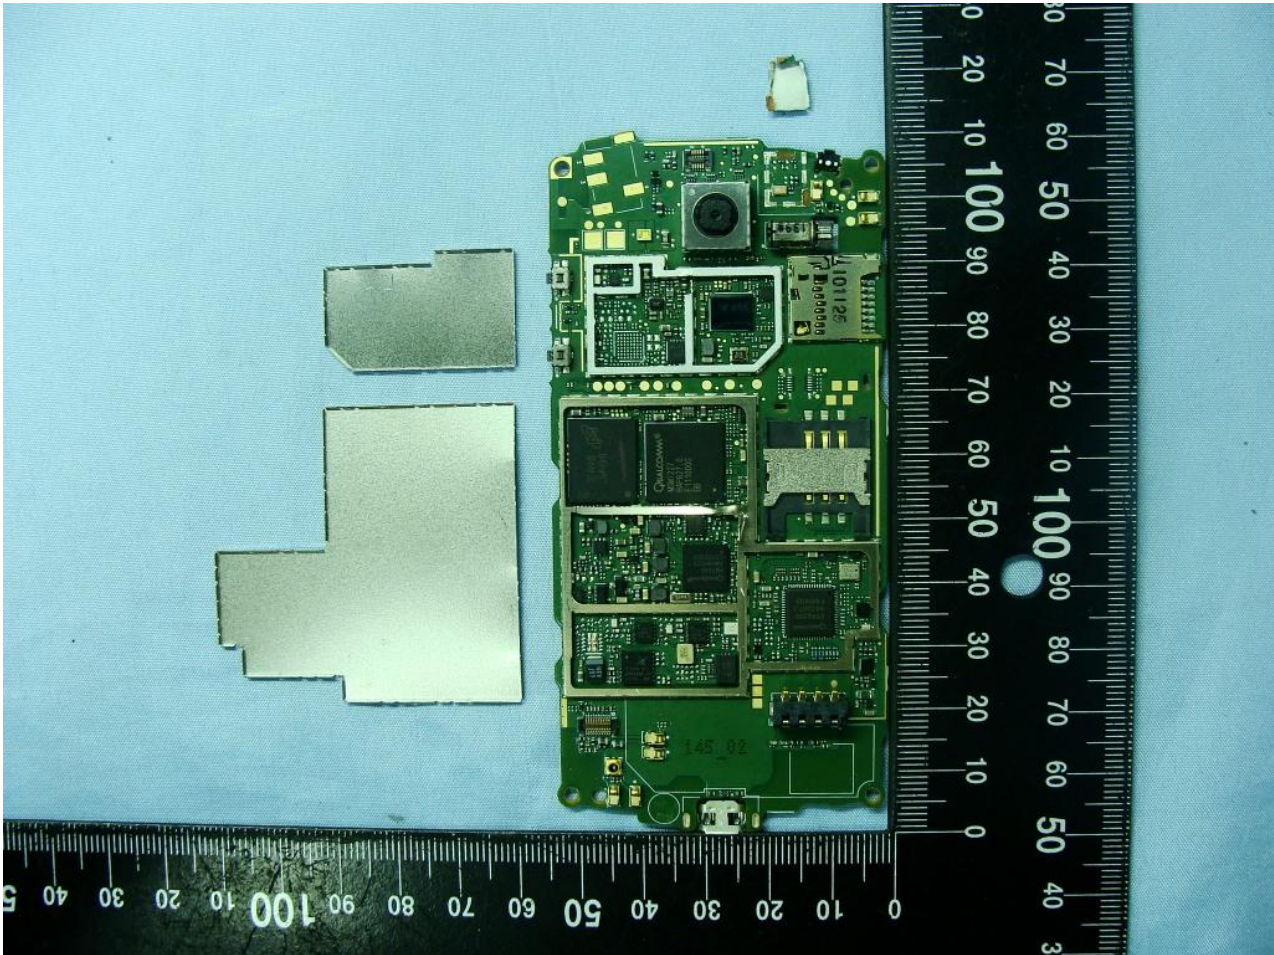

3. Internal Photograph of EUT

Brand Name: Acer / Model Name: E320

Brand Name: Acer / Model Name: E320

Brand Name: Acer / Model Name: E320

WWAN Antenna

Brand Name: Acer / Model Name: E320

WLAN and Bluetooth Antenna

Brand Name: Acer / Model Name: E320

GPS Antenna