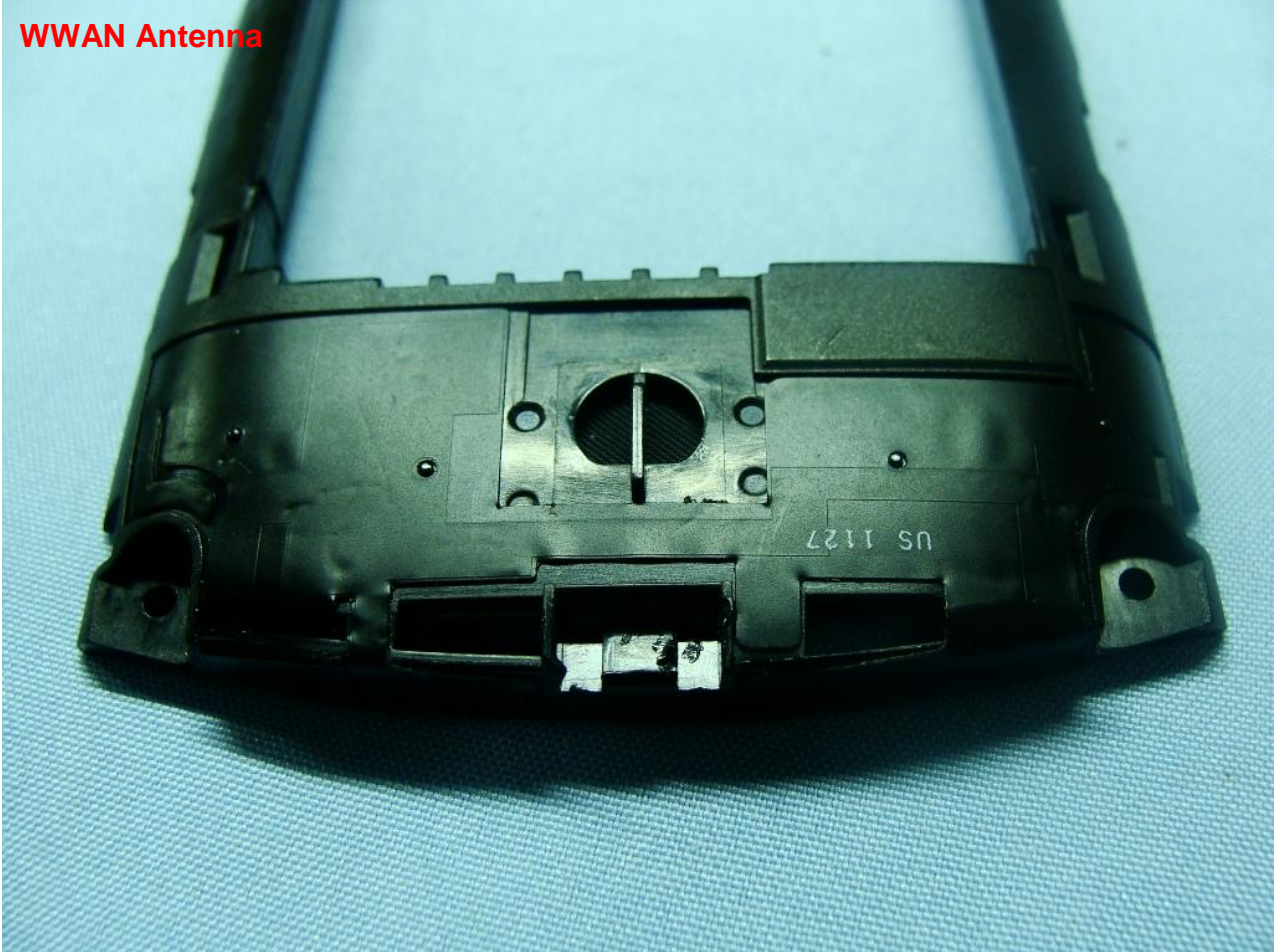

3. Internal Photograph of EUT

Brand Name: Acer / Model Name: E320

Brand Name: Acer / Model Name: E320

Brand Name: Acer / Model Name: E320

WWAN Antenna

Brand Name: Acer / Model Name: E320

WLAN and Bluetooth Antenna

Brand Name: Acer / Model Name: E320

GPS Antenna