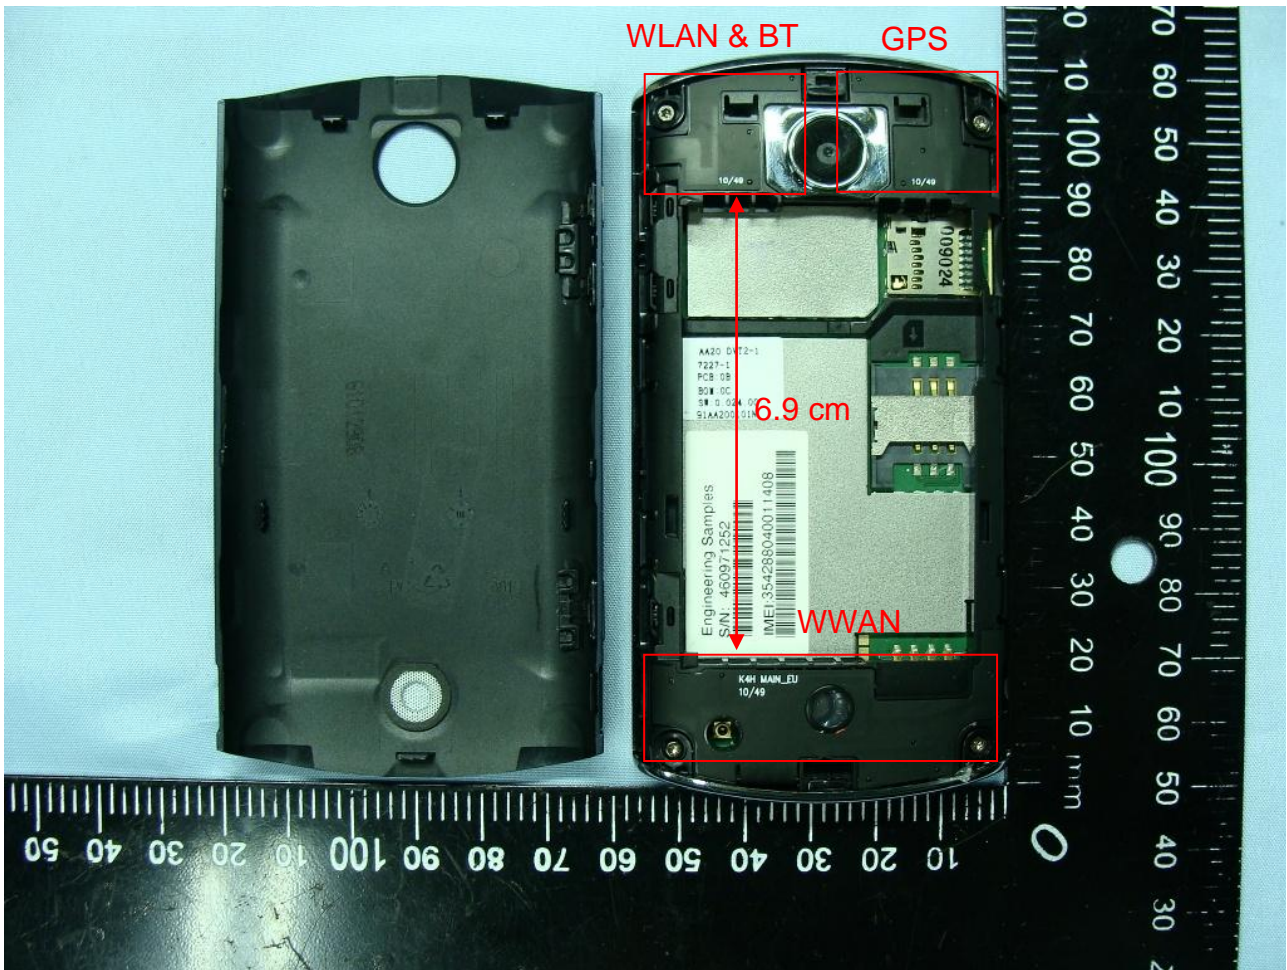

Appendix D. Product Photos

Antenna Location :

Appendix E. Test Setup Photos

Right Cheek

Right Tilted

Left Cheek

Left Tilted

Front Face of the DUT with Phantom 1 cm Gap
(DUT without Earphone)

Top Side of the DUT with Phantom 1 cm Gap
(DUT without Earphone)

Right Side of the DUT with Phantom 1 cm Gap
(DUT without Earphone)

Left Side of the DUT with Phantom 1 cm Gap
(DUT without Earphone)

Rear Face of the DUT with Phantom 1 cm Gap
(DUT without Earphone)

Rear Face of the DUT with Phantom 1 cm Gap
(DUT with Earphone)

**Bottom Side of the DUT with Phantom 1 cm Gap
(DUT without Earphone)**