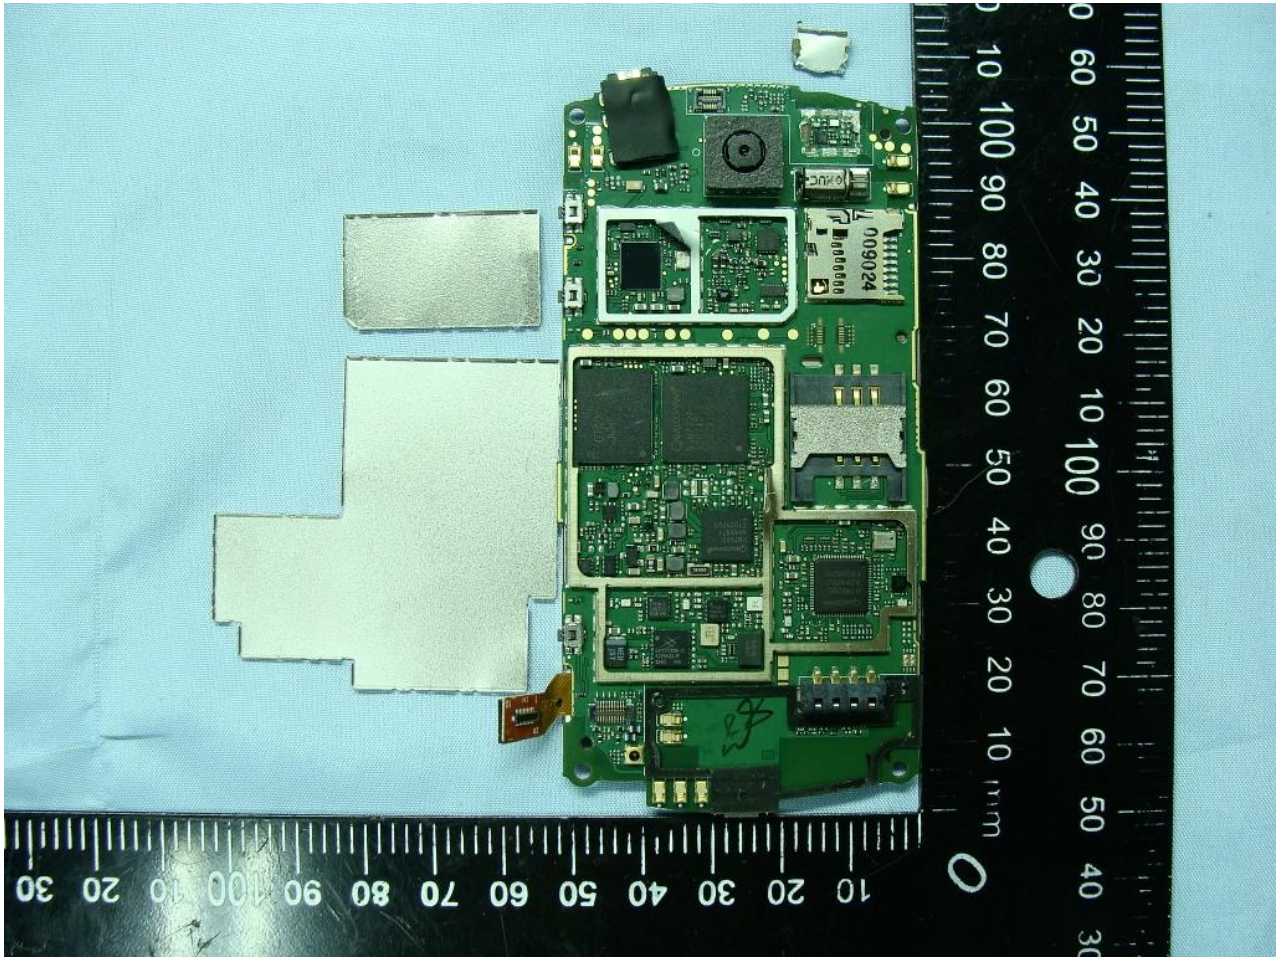

3. Internal Photograph of EUT

Brand Name: acer / Model Name: E310

Brand Name: acer / Model Name: E310

Brand Name: acer / Model Name: E310

WWAN Antenna

Brand Name: acer / Model Name: E310

**WLAN & Bluetooth Antenna**

Brand Name: acer / Model Name: E310

**GPS Antenna**