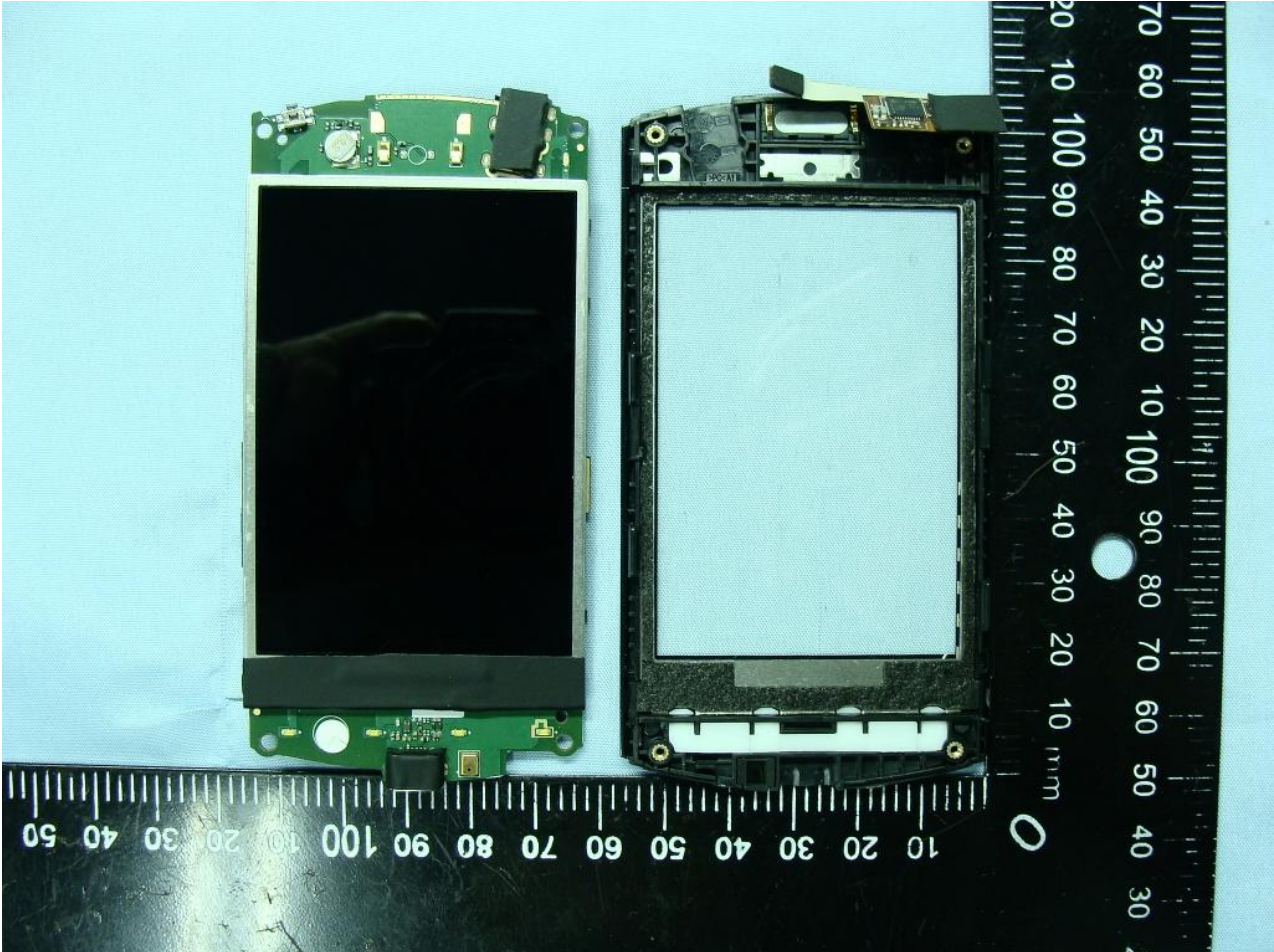

3. Internal Photograph of EUT

Brand Name: acer / Model Name: E310

Brand Name: acer / Model Name: E310

Brand Name: acer / Model Name: E310

WWAN Antenna

Brand Name: acer / Model Name: E310

**WLAN & Bluetooth Antenna**

Brand Name: acer / Model Name: E310

**GPS Antenna**