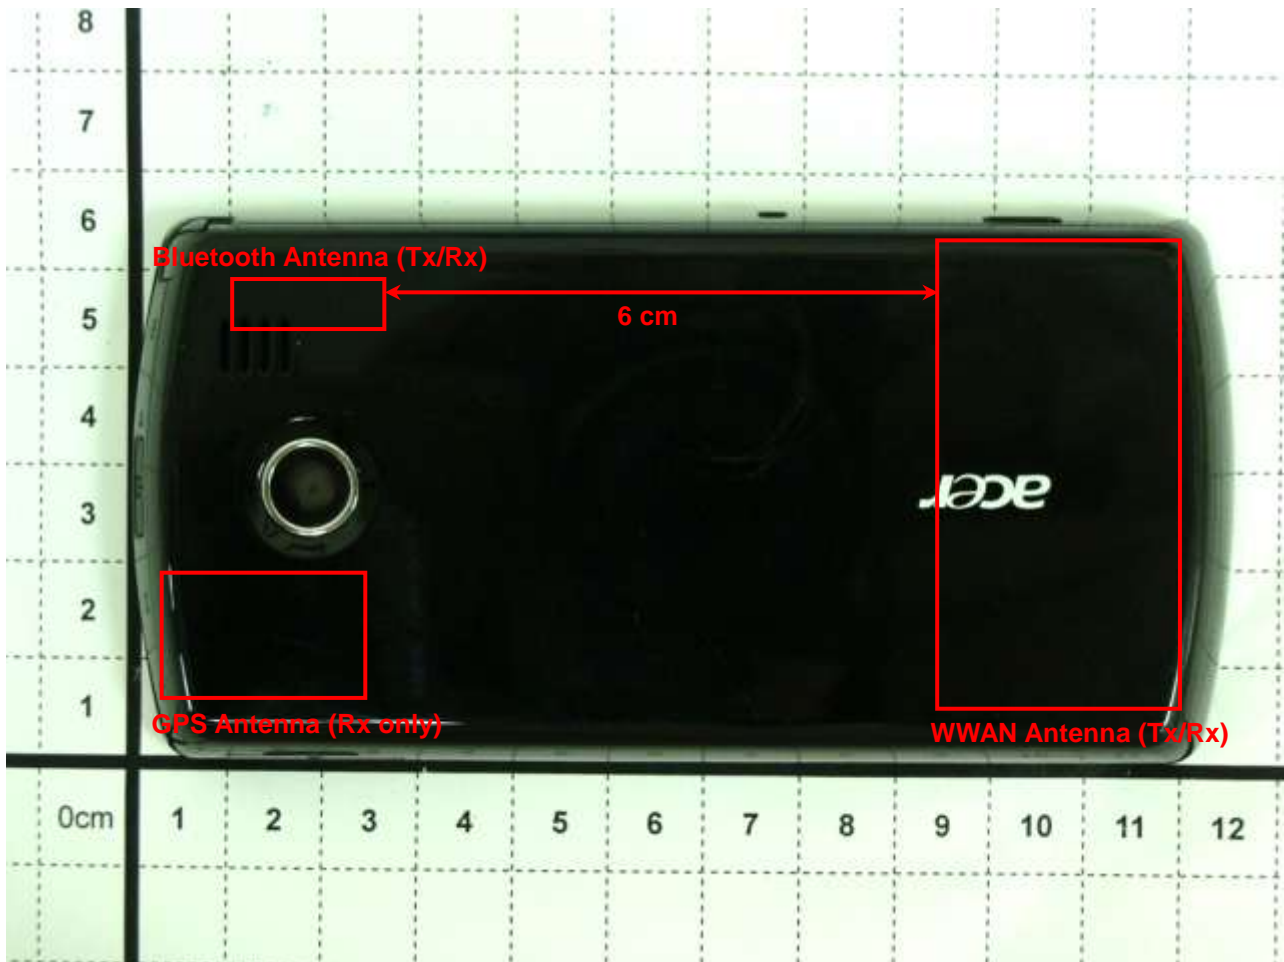

Appendix D. Product Photos

Antenna Location :

Appendix E. Test Setup Photos

Right Cheek

Right Tilted

Left Cheek

Left Tilted

Face of the DUT with Phantom 2.5 cm Gap

Bottom of the DUT with Phantom 2.5 cm Gap