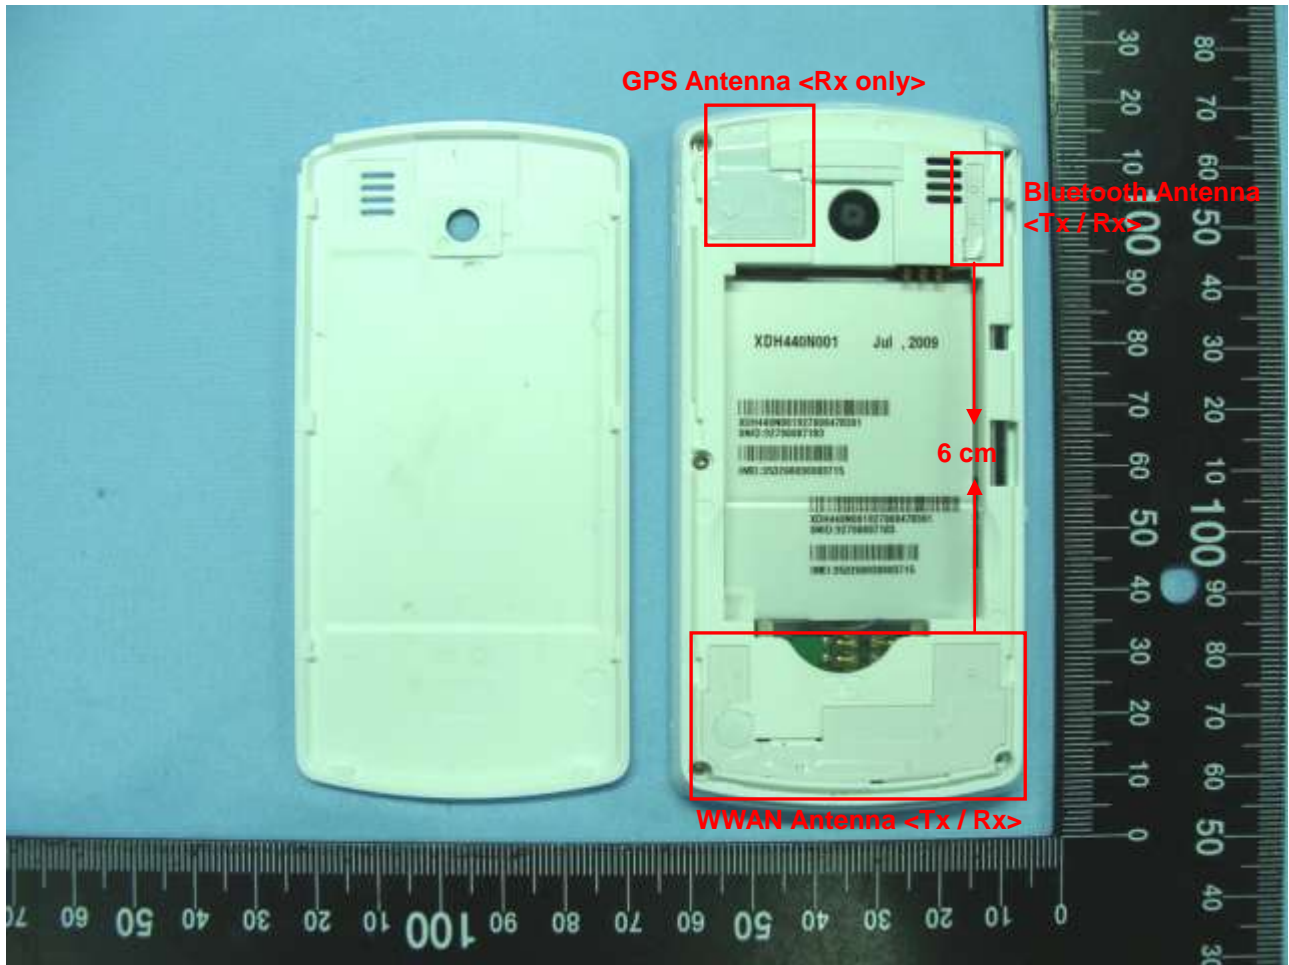

Appendix D. Product Photos

Antenna Location :

Appendix E. Test Setup Photos

Right Cheek

Right Tilted

Left Cheek

Left Tilted

Face of the DUT with Phantom 2.5 cm Gap

Bottom of the DUT with Phantom 2.5 cm Gap