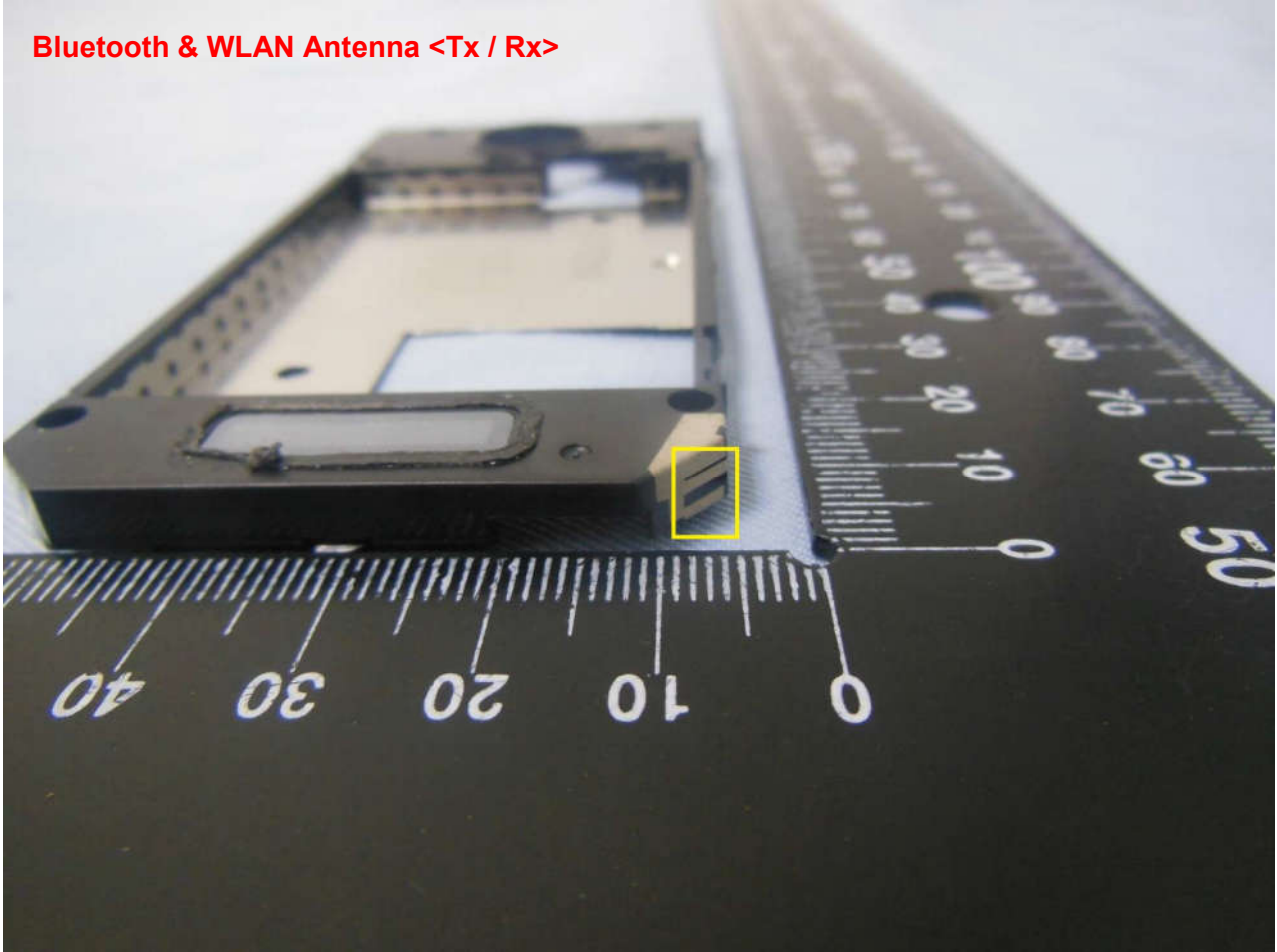

Brand Name: acer / Model Name: CW01 / Marketing Name: Holo360

Brand Name: acer / Model Name: CW01 / Marketing Name: Holo360

Brand Name: acer / Model Name: CW01 / Marketing Name: Holo360

**Bluetooth & WLAN Antenna <Tx / Rx>**