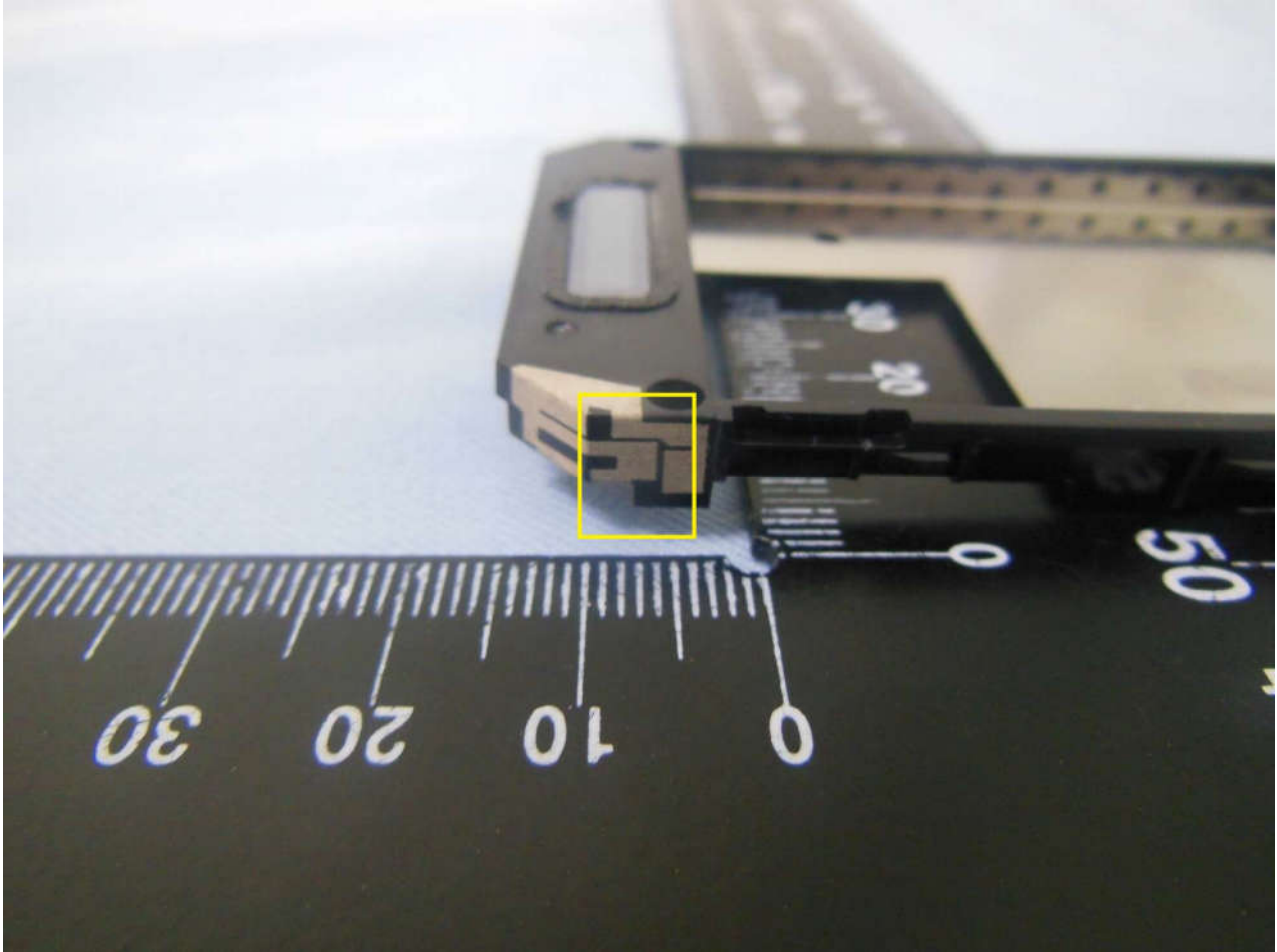

Brand Name: acer / Model Name: CW01 / Marketing Name: Holo360