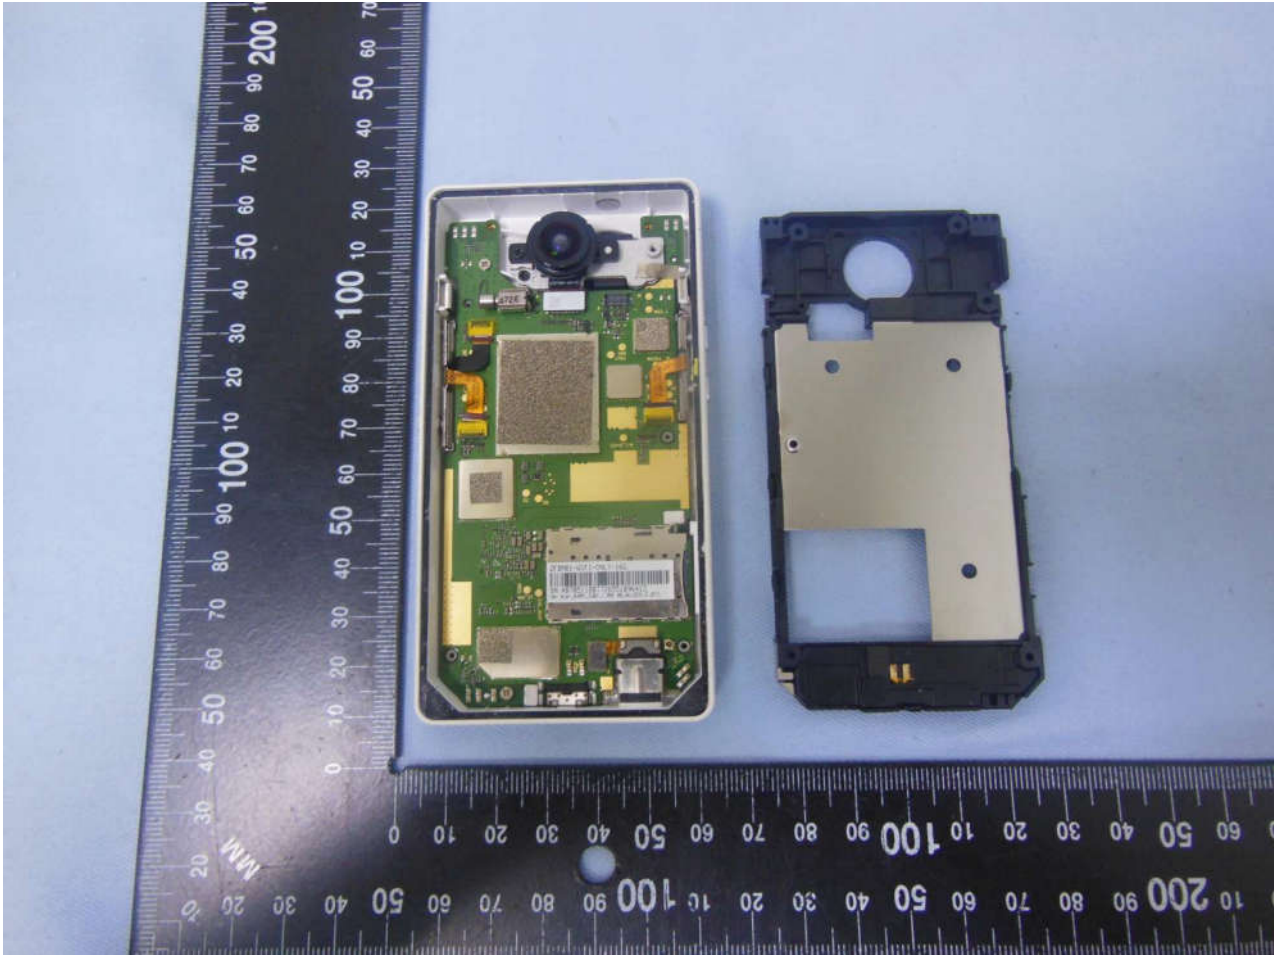

Brand Name: acer / Model Name: CW01 / Marketing Name: Holo360