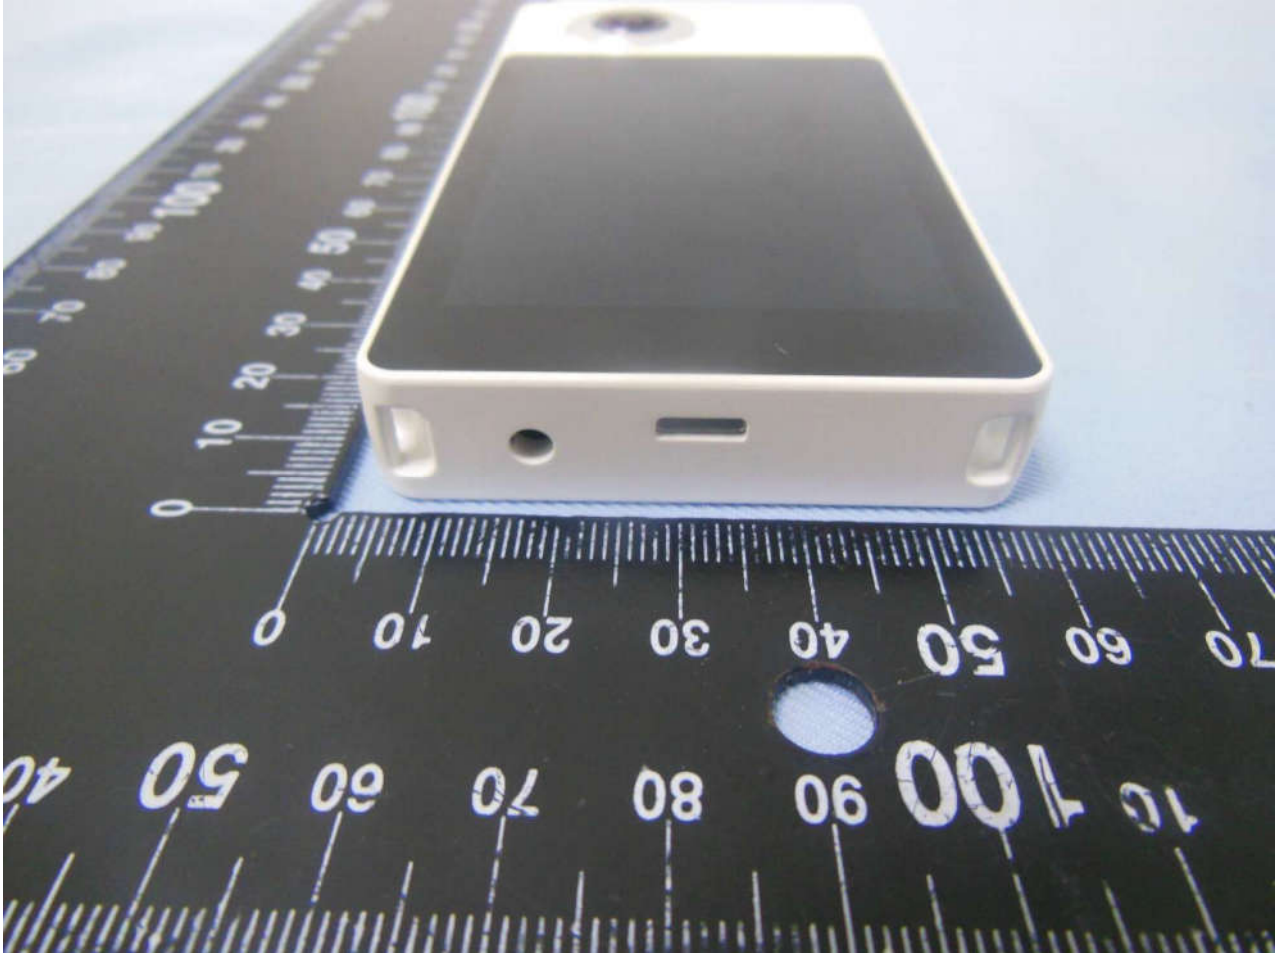

1. External Photograph of EUT

Brand Name: acer / Model Name: CW01 / Marketing Name: Holo360

Brand Name: acer / Model Name: CW01 / Marketing Name: Holo360

Brand Name: acer / Model Name: CW01 / Marketing Name: Holo360