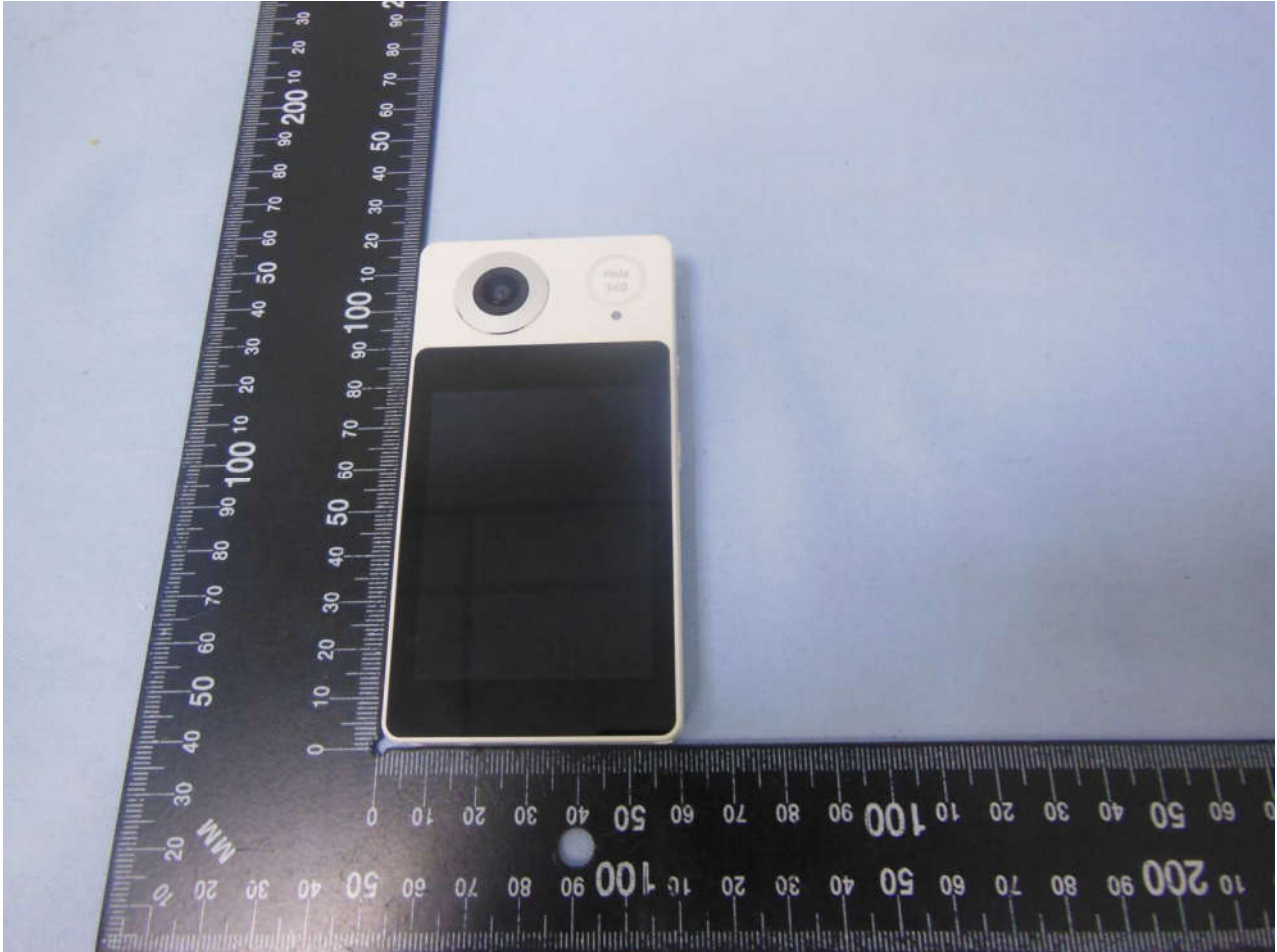

1. External Photograph of EUT

Brand Name: acer / Model Name: CW01 / Marketing Name: Holo360

Brand Name: acer / Model Name: CW01 / Marketing Name: Holo360

Brand Name: acer / Model Name: CW01 / Marketing Name: Holo360