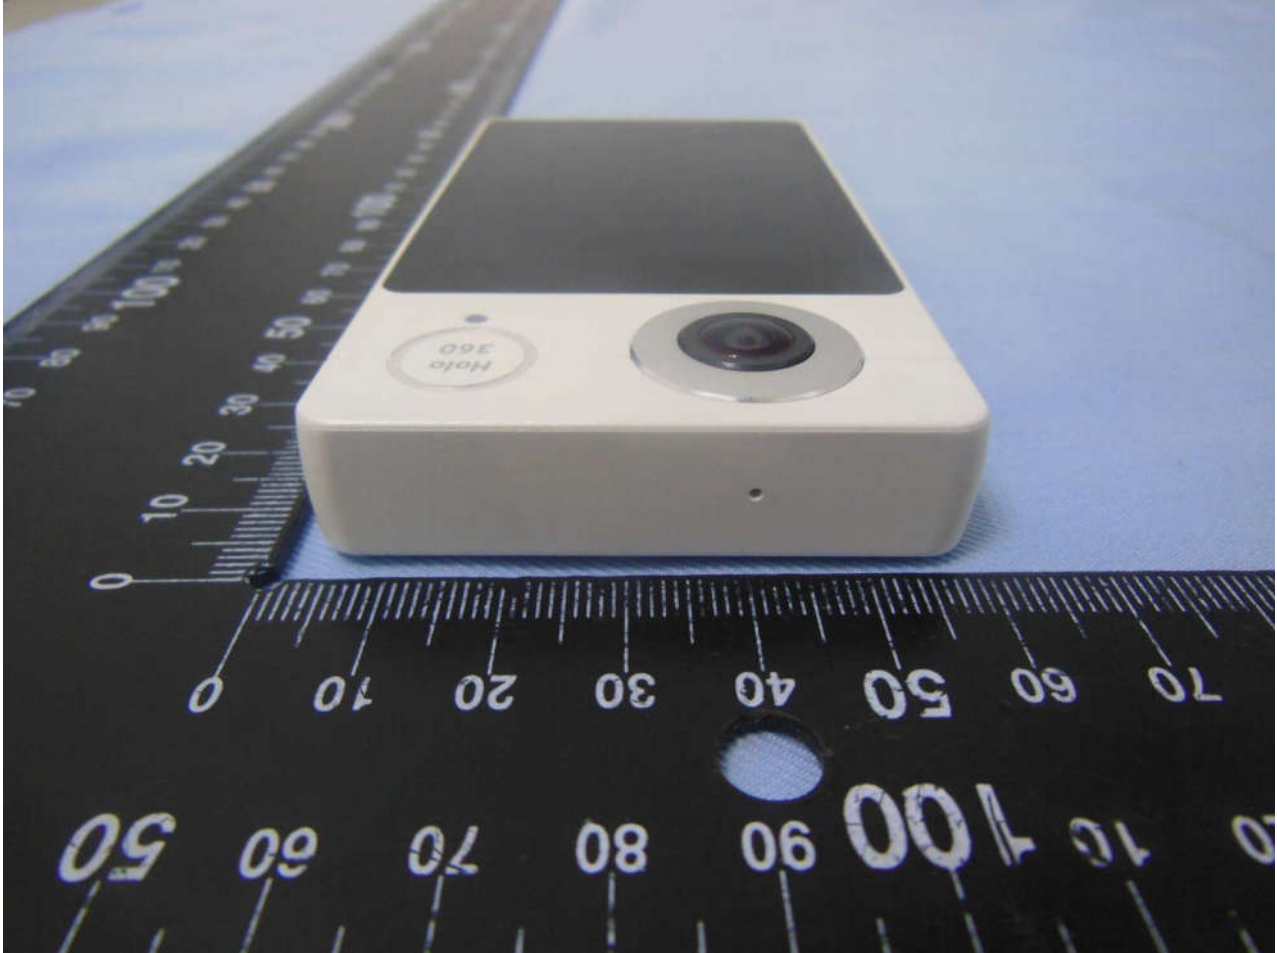

Brand Name: acer / Model Name: CW01 / Marketing Name: Holo360