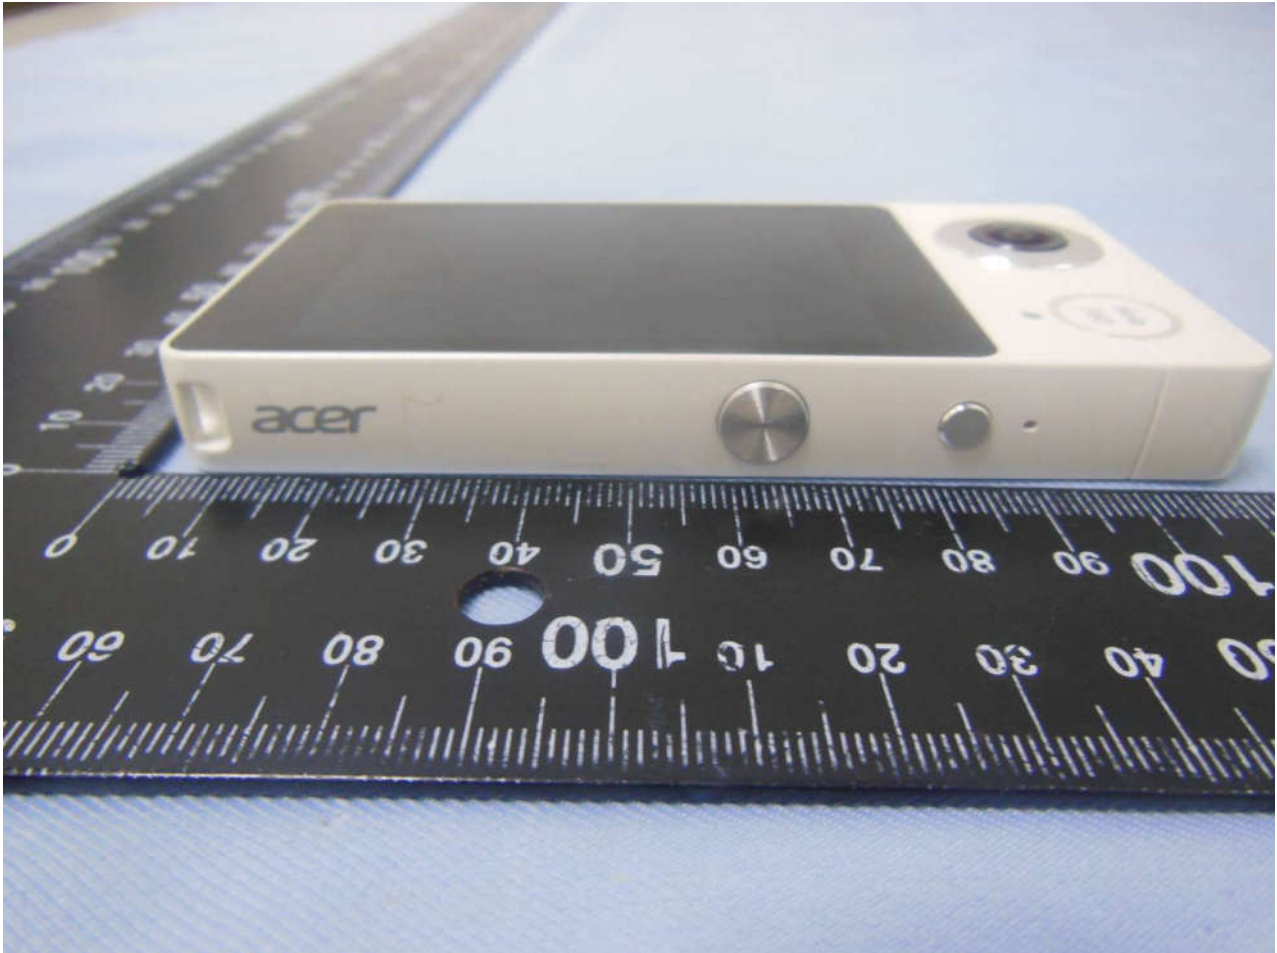

Brand Name: acer / Model Name: CW01 / Marketing Name: Holo360