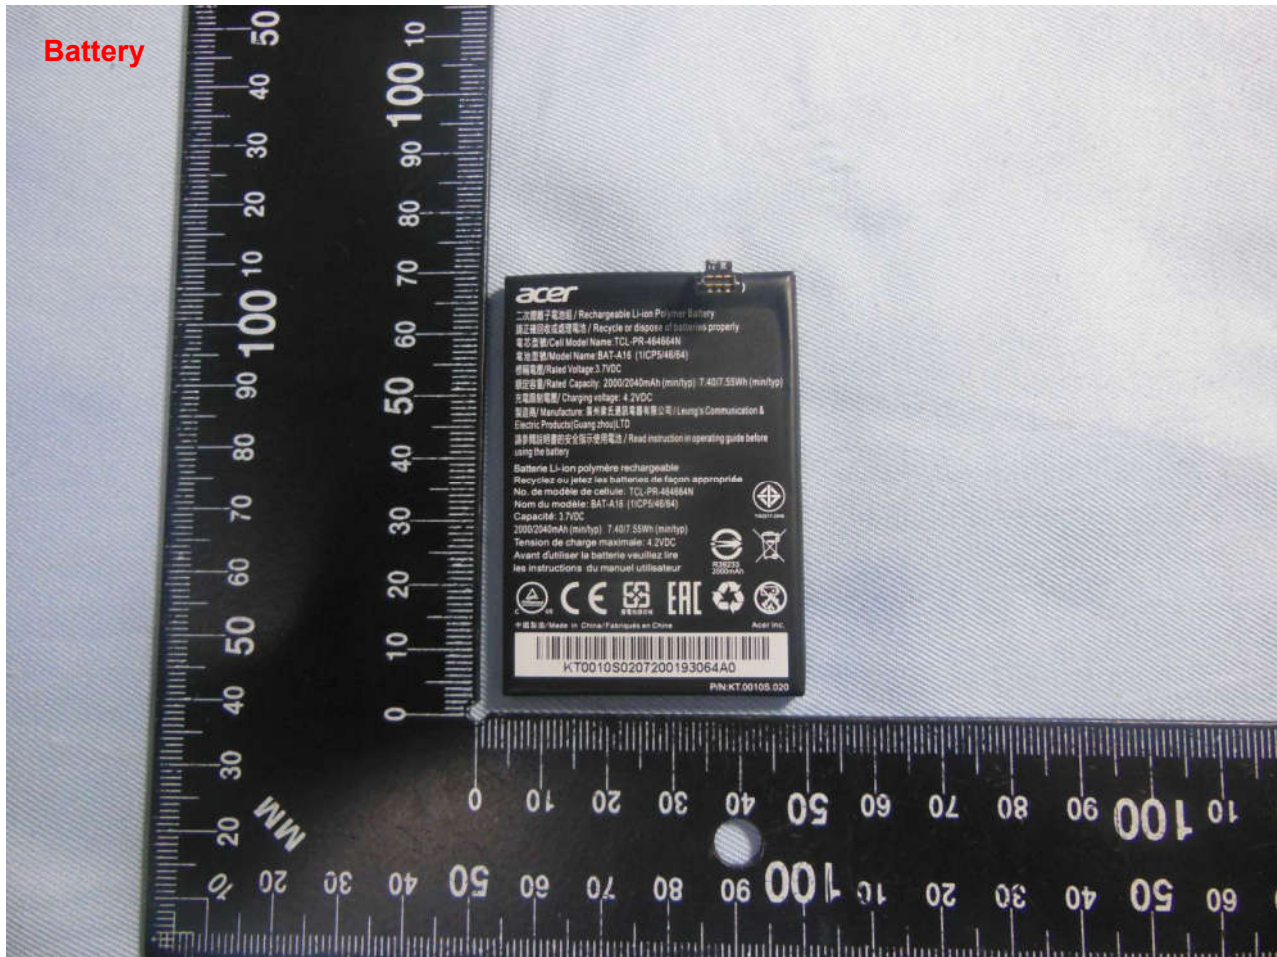

Brand Name: acer / Model Name: CW01 / Marketing Name: Holo360