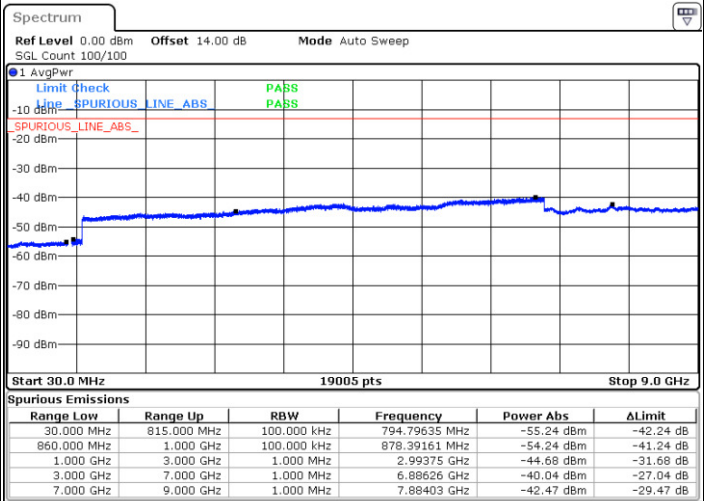

Date: 21 AUG 2017 10:37:20

Lowest Channel / 16QAM

Date: 21 AUG 2017 10:38:14

LTE Band 5 / 3MHz

Middle Channel / QPSK

Middle Channel / 16QAM

Date: 21.AUG.2017 10:39:46

Date: 21.AUG.2017 10:40:39

Highest Channel / QPSK

Highest Channel / 16QAM

Date: 21.AUG.2017 10:48:43

Date: 21.AUG.2017 10:49:37

LTE Band 5 / 5MHz

Lowest Channel / QPSK

Lowest Channel / 16QAM

Date: 21.AUG.2017 13:28:57

Date: 21.AUG.2017 13:29:50

Middle Channel / QPSK

Middle Channel / 16QAM

Date: 21.AUG.2017 13:31:23

Date: 21.AUG.2017 13:32:17

LTE Band 5 / 5MHz

Highest Channel / QPSK

Date: 21 AUG 2017 13:40:22

Highest Channel / 16QAM

Date: 21 AUG 2017 13:41:15

LTE Band 5 / 10MHz

Lowest Channel / QPSK

Date: 21 AUG 2017 13:50:12

Lowest Channel / 16QAM

Date: 21 AUG 2017 13:51:05

LTE Band 5 / 10MHz