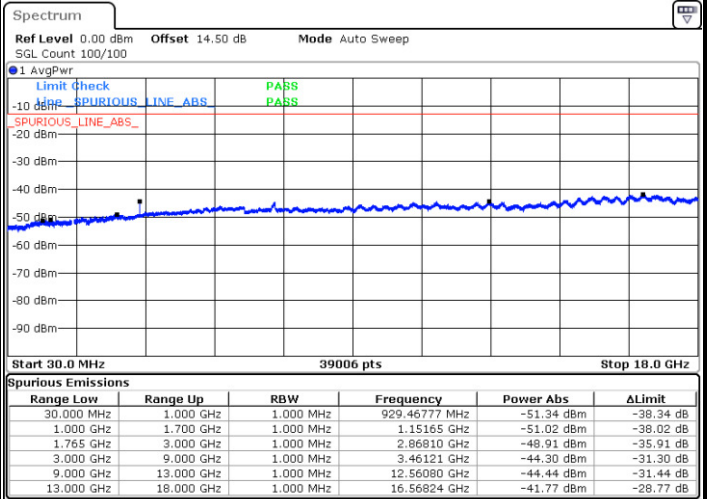

LTE Band 4 / 5MHz

Lowest Channel / QPSK

Lowest Channel / 16QAM

Date: 7.AUG.2017 22:01:35

Date: 7.AUG.2017 22:02:31

Middle Channel / QPSK

Middle Channel / 16QAM

Date: 7.AUG.2017 22:04:08

Date: 7.AUG.2017 22:05:04

LTE Band 4 / 5MHz

Highest Channel / QPSK

Date: 7.AUG.2017 22:11:16

Highest Channel / 16QAM

Date: 7.AUG.2017 22:12:11

LTE Band 4 / 10MHz

Lowest Channel / QPSK