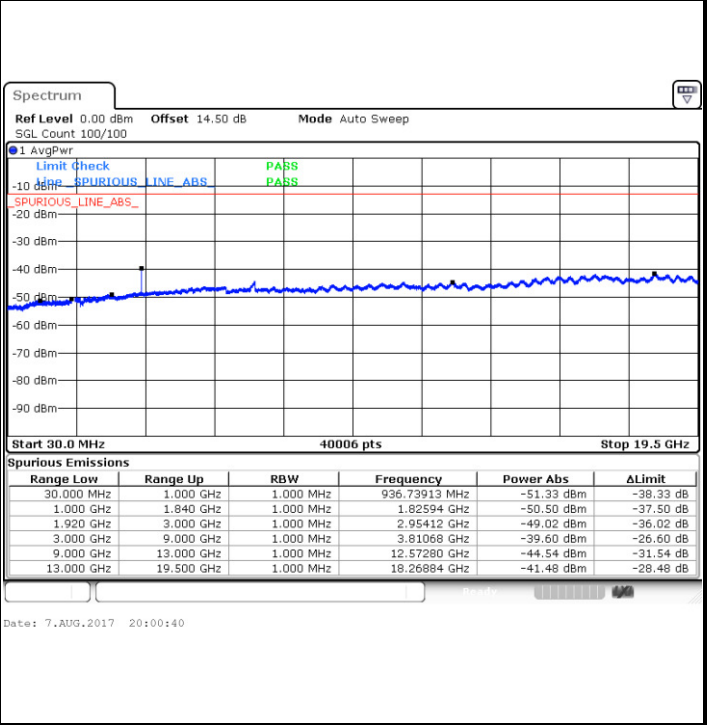

LTE Band 2 / 5MHz

Lowest Channel / QPSK

Lowest Channel / 16QAM

Date: 7.AUG.2017 19:50:03

Date: 7.AUG.2017 19:50:59

Middle Channel / QPSK

Middle Channel / 16QAM

Date: 7.AUG.2017 19:52:35

Date: 7.AUG.2017 19:53:31

LTE Band 2 / 5MHz

Highest Channel / QPSK

Highest Channel / 16QAM

LTE Band 2 / 10MHz

Lowest Channel / QPSK

Lowest Channel / 16QAM

LTE Band 2 / 10MHz

LTE Band 2 / 15MHz

Lowest Channel / QPSK

Lowest Channel / 16QAM

Date: 7.AUG.2017 20:23:42

Date: 7.AUG.2017 20:24:37

Middle Channel / QPSK

Middle Channel / 16QAM

Date: 7.AUG.2017 20:26:14