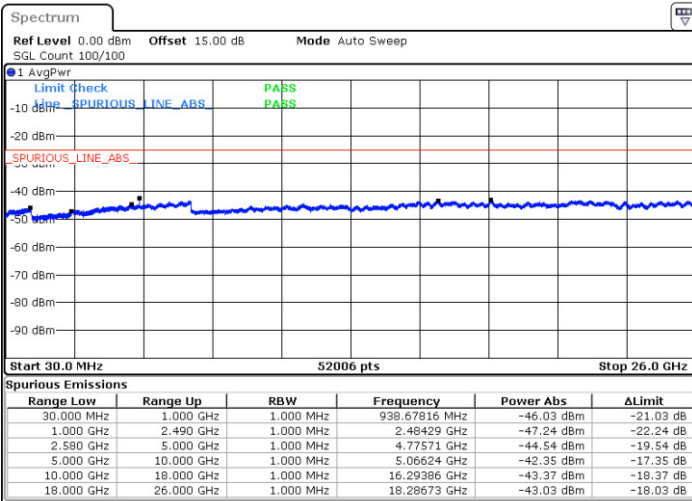

Highest Channel / 16QAM

Date: 21 AUG 2017 13:41:15

LTE Band 5 / 10MHz

Lowest Channel / QPSK

Date: 21 AUG 2017 13:50:12

Lowest Channel / 16QAM

Date: 21 AUG 2017 13:51:05

LTE Band 5 / 10MHz

Middle Channel / QPSK

Middle Channel / 16QAM

Date: 21 AUG.2017 13:52:38

Date: 21 AUG.2017 13:53:31

Highest Channel / QPSK

Highest Channel / 16QAM

Date: 21 AUG.2017 14:01:35

Date: 21 AUG.2017 14:02:28

LTE Band 7 / 5MHz

Lowest Channel / QPSK

Lowest Channel / 16QAM

Date: 9 AUG.2017 00:54:06

Date: 9 AUG.2017 00:54:59

Middle Channel / QPSK

Middle Channel / 16QAM

Date: 9 AUG.2017 00:56:33

Date: 9 AUG.2017 00:57:27

LTE Band 7 / 5MHz

Highest Channel / QPSK

Date: 9 AUG.2017 01:03:38

Highest Channel / 16QAM

Date: 9 AUG.2017 01:04:31

LTE Band 7 / 10MHz

Lowest Channel / QPSK