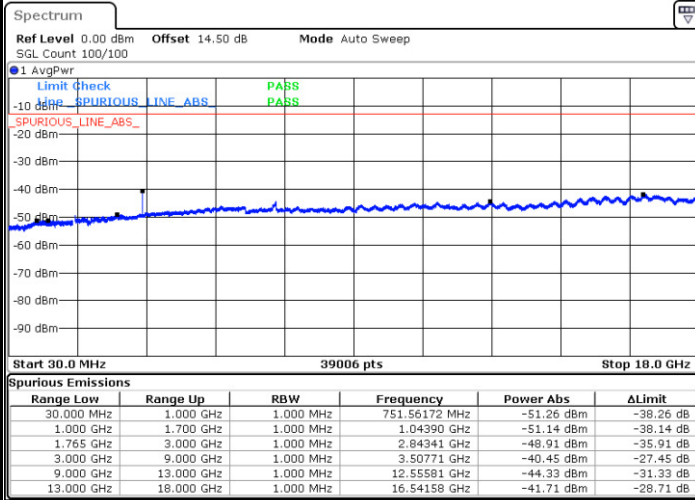

Highest Channel / QPSK

Highest Channel / 16QAM

Date: 7.AUG.2017 20:50:10

Date: 7.AUG.2017 20:51:06

LTE Band 4 / 1.4MHz

Lowest Channel / QPSK

Lowest Channel / 16QAM

Date: 7.AUG.2017 21:10:52

Date: 7.AUG.2017 21:11:48

Middle Channel / QPSK

Middle Channel / 16QAM

Date: 7.AUG.2017 21:13:24

Date: 7.AUG.2017 21:14:20

LTE Band 4 / 1.4MHz

Highest Channel / QPSK

Date: 7.AUG.2017 21:20:32

Highest Channel / 16QAM

Date: 7.AUG.2017 21:21:27

LTE Band 4 / 3MHz

Lowest Channel / QPSK

Date: 7.AUG.2017 21:44:49

Lowest Channel / 16QAM

Date: 7.AUG.2017 21:45:45

LTE Band 4 / 3MHz