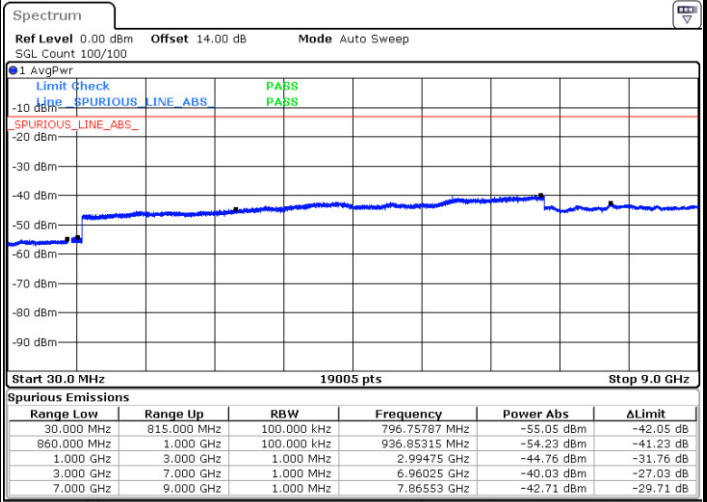

LTE Band 5 / 1.4MHz

Lowest Channel / QPSK

Lowest Channel / 16QAM

Date: 21.AUG.2017 10:14:17

Date: 21.AUG.2017 10:15:10

Middle Channel / QPSK

Middle Channel / 16QAM

Date: 21.AUG.2017 10:16:43

Date: 21.AUG.2017 10:17:36

LTE Band 5 / 1.4MHz

Highest Channel / QPSK

Date: 21 AUG 2017 10:25:40

Highest Channel / 16QAM

Date: 21 AUG 2017 10:26:34

LTE Band 5 / 3MHz

Lowest Channel / QPSK

Date: 21 AUG 2017 10:37:20

Lowest Channel / 16QAM

Date: 21 AUG 2017 10:38:14

LTE Band 5 / 3MHz

Middle Channel / QPSK

Middle Channel / 16QAM

Date: 21.AUG.2017 10:39:46

Date: 21.AUG.2017 10:40:39

Highest Channel / QPSK

Highest Channel / 16QAM

Date: 21.AUG.2017 10:48:43

Date: 21.AUG.2017 10:49:37

LTE Band 5 / 5MHz

Lowest Channel / QPSK

Lowest Channel / 16QAM

Date: 21.AUG.2017 13:28:57