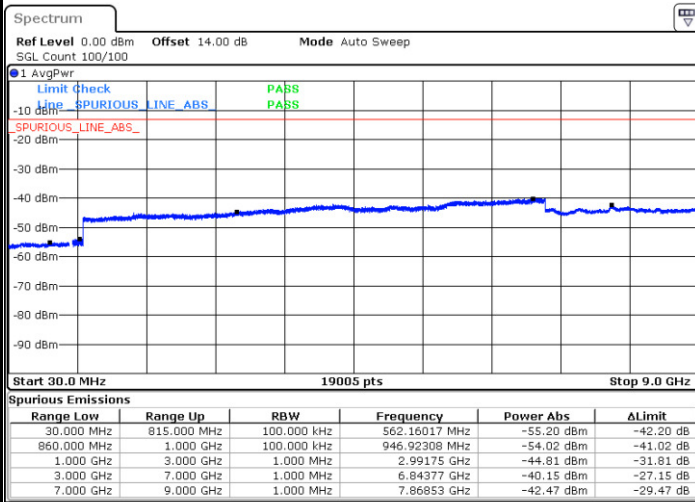

LTE Band 5 / 1.4MHz

Lowest Channel / QPSK

Lowest Channel / 16QAM

Date: 21.AUG.2017 10:14:17

Date: 21.AUG.2017 10:15:10

Middle Channel / QPSK

Middle Channel / 16QAM

Date: 21.AUG.2017 10:16:43

Date: 21.AUG.2017 10:17:36

LTE Band 5 / 1.4MHz

Highest Channel / QPSK

Date: 21 AUG 2017 10:25:40

Highest Channel / 16QAM

Date: 21 AUG 2017 10:26:34

LTE Band 5 / 3MHz

Lowest Channel / QPSK

Date: 21 AUG 2017 10:37:20

Lowest Channel / 16QAM

Date: 21 AUG 2017 10:38:14

LTE Band 5 / 3MHz

Middle Channel / QPSK

Middle Channel / 16QAM

Date: 21.AUG.2017 10:39:46

Date: 21.AUG.2017 10:40:39