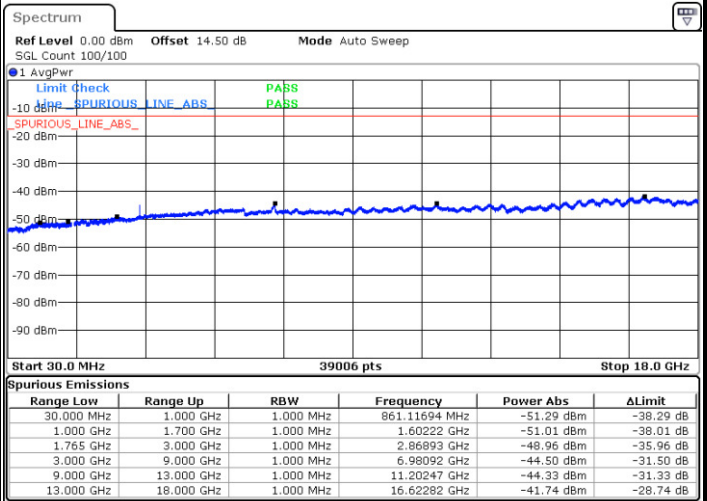

Date: 7.AUG.2017 20:40:30

Lowest Channel / 16QAM

Date: 7.AUG.2017 20:41:26

LTE Band 2 / 20MHz

Middle Channel / QPSK

Middle Channel / 16QAM

Date: 7.AUG.2017 20:43:02

Date: 7.AUG.2017 20:43:58

Highest Channel / QPSK

Highest Channel / 16QAM

Date: 7.AUG.2017 20:50:10

Date: 7.AUG.2017 20:51:06

LTE Band 4 / 1.4MHz

Lowest Channel / QPSK

Lowest Channel / 16QAM

Date: 7.AUG.2017 21:10:52

Date: 7.AUG.2017 21:11:48

Middle Channel / QPSK

Middle Channel / 16QAM

Date: 7.AUG.2017 21:13:24

Date: 7.AUG.2017 21:14:20

LTE Band 4 / 1.4MHz

Highest Channel / QPSK

Date: 7.AUG.2017 21:20:32

Highest Channel / 16QAM

Date: 7.AUG.2017 21:21:27

LTE Band 4 / 3MHz

Lowest Channel / QPSK

Date: 7.AUG.2017 21:44:49

Lowest Channel / 16QAM

Date: 7.AUG.2017 21:45:45

LTE Band 4 / 3MHz