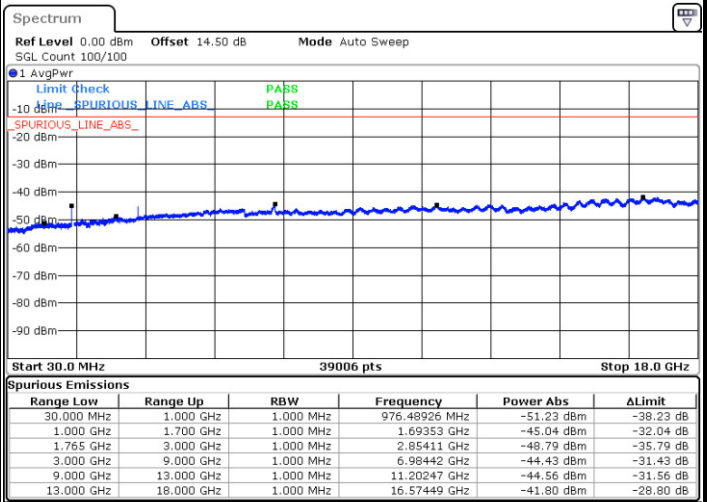

Highest Channel / QPSK

Highest Channel / 16QAM

Date: 7.AUG.2017 22:51:53

Date: 7.AUG.2017 22:52:49

LTE Band 4 / 15MHz

Lowest Channel / QPSK

Lowest Channel / 16QAM

Date: 7.AUG.2017 22:59:01

Date: 7.AUG.2017 22:59:56

Middle Channel / QPSK

Middle Channel / 16QAM

Date: 7.AUG.2017 23:01:32

Date: 7.AUG.2017 23:02:28

LTE Band 4 / 15MHz

Highest Channel / QPSK

Highest Channel / 16QAM

Date: 7.AUG.2017 23:08:39

Date: 7.AUG.2017 23:09:35

LTE Band 4 / 20MHz

Lowest Channel / QPSK

Lowest Channel / 16QAM

Date: 7.AUG.2017 23:15:46

Date: 7.AUG.2017 23:16:42

LTE Band 4 / 20MHz