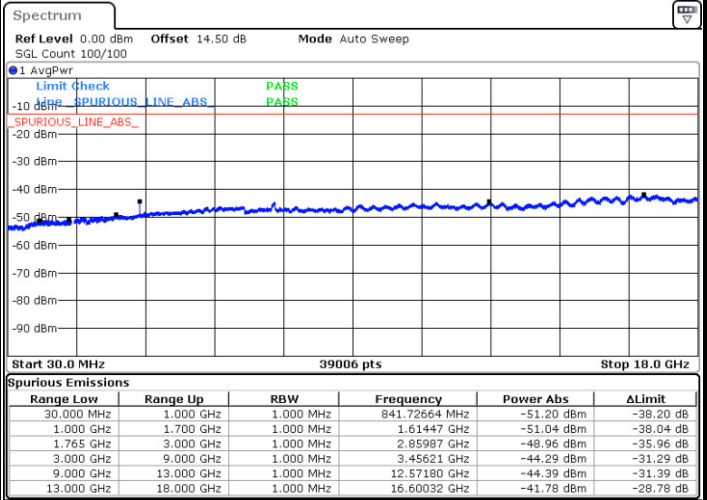

Date: 7.AUG.2017 22:05:04

LTE Band 4 / 5MHz

Highest Channel / QPSK

Date: 7.AUG.2017 22:11:16

Highest Channel / 16QAM

Date: 7.AUG.2017 22:12:11

LTE Band 4 / 10MHz

Lowest Channel / QPSK

Date: 7.AUG.2017 22:42:14

Lowest Channel / 16QAM

Date: 7.AUG.2017 22:43:10

LTE Band 4 / 10MHz

Middle Channel / QPSK

Middle Channel / 16QAM

Date: 7.AUG.2017 22:44:46

Date: 7.AUG.2017 22:45:42

Highest Channel / QPSK

Highest Channel / 16QAM

Date: 7.AUG.2017 22:51:53

Date: 7.AUG.2017 22:52:49

LTE Band 4 / 15MHz

Lowest Channel / QPSK

Lowest Channel / 16QAM

Date: 7.AUG.2017 22:59:01