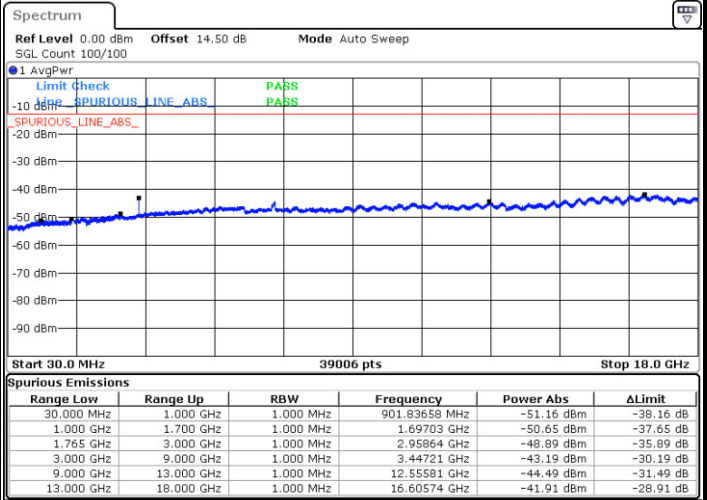

LTE Band 4 / 20MHz

Middle Channel / QPSK

Middle Channel / 16QAM

Date: 7.AUG.2017 23:18:18

Date: 7.AUG.2017 23:19:14