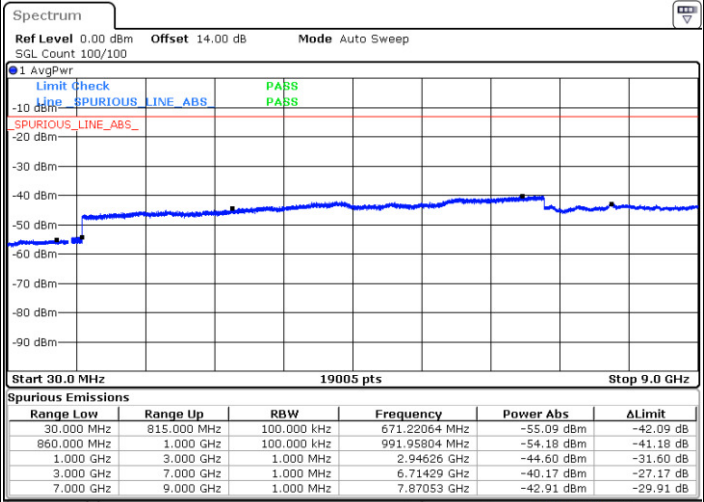

LTE Band 5 / 1.4MHz

Lowest Channel / QPSK

Lowest Channel / 16QAM

Date: 21.AUG.2017 10:14:17

Date: 21.AUG.2017 10:15:10

Middle Channel / QPSK

Middle Channel / 16QAM

Date: 21.AUG.2017 10:16:43

Date: 21.AUG.2017 10:17:36

LTE Band 5 / 1.4MHz

Highest Channel / QPSK

Date: 21 AUG 2017 10:25:40

Highest Channel / 16QAM

Date: 21 AUG 2017 10:26:34

LTE Band 5 / 3MHz

Lowest Channel / QPSK

Date: 21 AUG 2017 10:37:20

Lowest Channel / 16QAM

Date: 21 AUG 2017 10:38:14

LTE Band 5 / 3MHz

Middle Channel / QPSK

Middle Channel / 16QAM

Date: 21.AUG.2017 10:39:46

Date: 21.AUG.2017 10:40:39

Highest Channel / QPSK

Highest Channel / 16QAM

Date: 21.AUG.2017 10:48:43

Date: 21.AUG.2017 10:49:37

LTE Band 5 / 5MHz

Lowest Channel / QPSK

Lowest Channel / 16QAM

Date: 21.AUG.2017 13:28:57