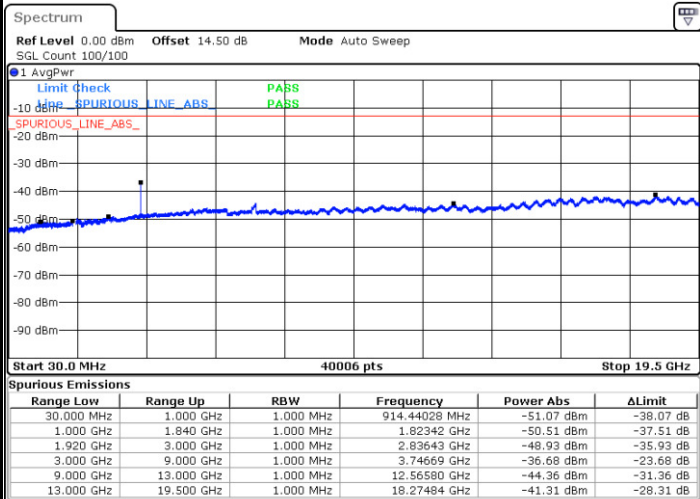

LTE Band 2 / 15MHz

Lowest Channel / QPSK

Lowest Channel / 16QAM

Date: 7.AUG.2017 20:23:42

Date: 7.AUG.2017 20:24:37

Middle Channel / QPSK

Middle Channel / 16QAM

Date: 7.AUG.2017 20:26:14

Date: 7.AUG.2017 20:27:10

LTE Band 2 / 15MHz

Highest Channel / QPSK

Date: 7.AUG.2017 20:33:22

Highest Channel / 16QAM

Date: 7.AUG.2017 20:34:17

LTE Band 2 / 20MHz

Lowest Channel / QPSK