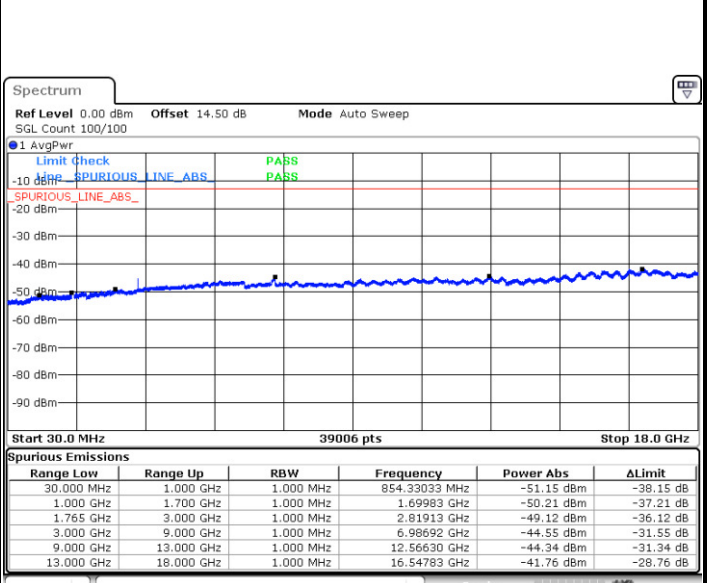

LTE Band 4 / 5MHz

Lowest Channel / QPSK

Lowest Channel / 16QAM

Date: 7.AUG.2017 22:01:35

Date: 7.AUG.2017 22:02:31

Middle Channel / QPSK

Middle Channel / 16QAM

Date: 7.AUG.2017 22:04:08

Date: 7.AUG.2017 22:05:04

LTE Band 4 / 5MHz

Highest Channel / QPSK

Date: 7.AUG.2017 22:11:16

Highest Channel / 16QAM

Date: 7.AUG.2017 22:12:11

LTE Band 4 / 10MHz

Lowest Channel / QPSK

Date: 7.AUG.2017 22:42:14

Lowest Channel / 16QAM

Date: 7.AUG.2017 22:43:10

LTE Band 4 / 10MHz

Middle Channel / QPSK

Middle Channel / 16QAM

Date: 7.AUG.2017 22:44:46

Date: 7.AUG.2017 22:45:42

Highest Channel / QPSK

Highest Channel / 16QAM

Date: 7.AUG.2017 22:51:53

Date: 7.AUG.2017 22:52:49

LTE Band 4 / 15MHz

Lowest Channel / QPSK

Lowest Channel / 16QAM

Date: 7.AUG.2017 22:59:01