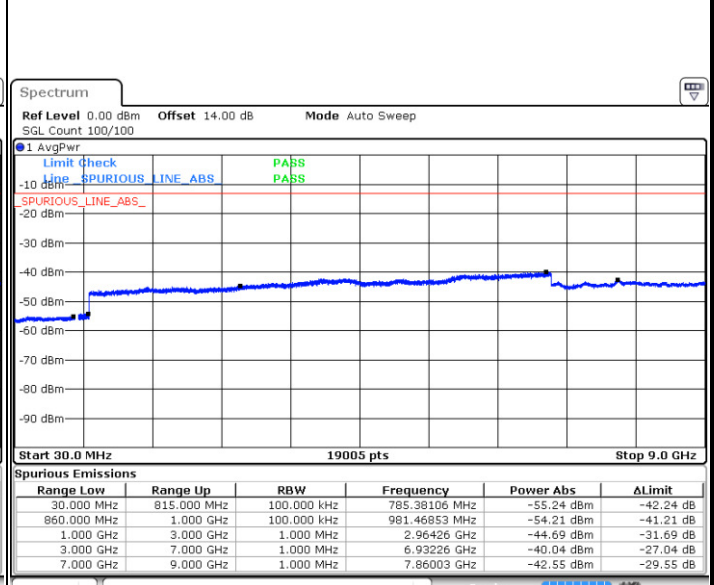

Highest Channel / QPSK

Highest Channel / 16QAM

Date: 21.AUG.2017 10:48:43

Date: 21.AUG.2017 10:49:37

LTE Band 5 / 5MHz

Lowest Channel / QPSK

Lowest Channel / 16QAM

Date: 21.AUG.2017 13:28:57

Date: 21.AUG.2017 13:29:50

Middle Channel / QPSK

Middle Channel / 16QAM

Date: 21.AUG.2017 13:31:23

Date: 21.AUG.2017 13:32:17

LTE Band 5 / 5MHz

Highest Channel / QPSK

Date: 21 AUG 2017 13:40:22

Highest Channel / 16QAM

Date: 21 AUG 2017 13:41:15

LTE Band 5 / 10MHz

Lowest Channel / QPSK

Date: 21 AUG 2017 13:50:12

Lowest Channel / 16QAM

Date: 21 AUG 2017 13:51:05

LTE Band 5 / 10MHz

Middle Channel / QPSK

Middle Channel / 16QAM

Date: 21 AUG.2017 13:52:38

Date: 21 AUG.2017 13:53:31

Highest Channel / QPSK

Highest Channel / 16QAM

Date: 21 AUG.2017 14:01:35

Date: 21 AUG.2017 14:02:28