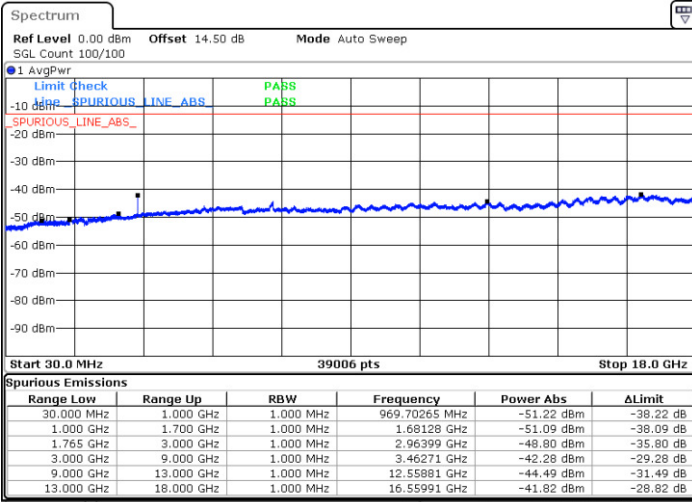

LTE Band 4 / 3MHz

Middle Channel / QPSK

Middle Channel / 16QAM

Date: 7.AUG.2017 21:47:21

Date: 7.AUG.2017 21:48:17