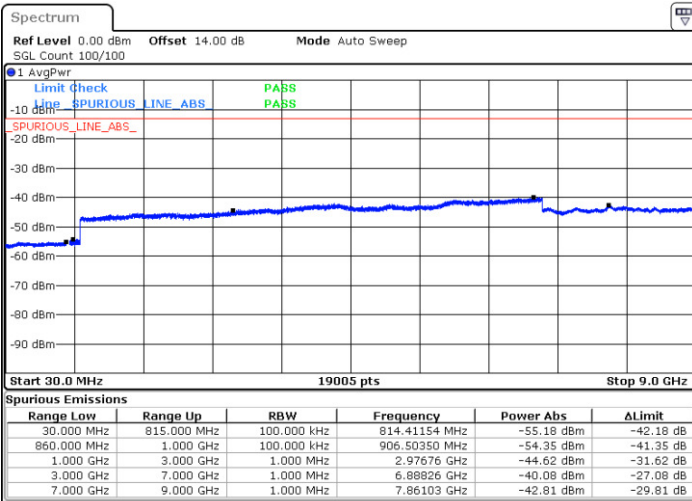

Date: 21.AUG.2017 10:17:36

LTE Band 5 / 1.4MHz

Highest Channel / QPSK

Date: 21 AUG 2017 10:25:40

Highest Channel / 16QAM

Date: 21 AUG 2017 10:26:34

LTE Band 5 / 3MHz

Lowest Channel / QPSK

Date: 21 AUG 2017 10:37:20

Lowest Channel / 16QAM

Date: 21 AUG 2017 10:38:14

LTE Band 5 / 3MHz

Middle Channel / QPSK

Middle Channel / 16QAM

Date: 21.AUG.2017 10:39:46

Date: 21.AUG.2017 10:40:39

Highest Channel / QPSK

Highest Channel / 16QAM

Date: 21.AUG.2017 10:48:43

Date: 21.AUG.2017 10:49:37

LTE Band 5 / 5MHz

Lowest Channel / QPSK

Lowest Channel / 16QAM

Date: 21.AUG.2017 13:28:57