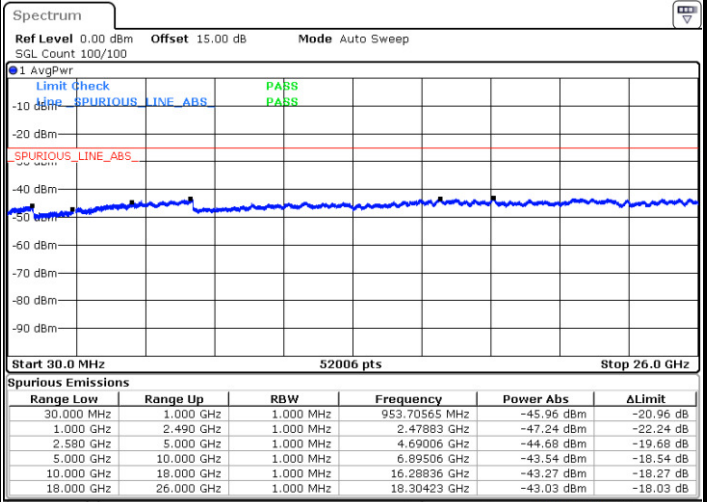

Date: 9 AUG.2017 00:57:27

LTE Band 7 / 5MHz

Highest Channel / QPSK

Date: 9 AUG.2017 01:03:38

Highest Channel / 16QAM

Date: 9 AUG.2017 01:04:31

LTE Band 7 / 10MHz

Lowest Channel / QPSK

Date: 9 AUG.2017 01:10:42

Lowest Channel / 16QAM

Date: 9 AUG.2017 01:11:36

LTE Band 7 / 10MHz

Middle Channel / QPSK

Middle Channel / 16QAM

Date: 9.AUG.2017 01:13:09

Date: 9.AUG.2017 01:14:03

Highest Channel / QPSK

Highest Channel / 16QAM

Date: 9.AUG.2017 01:20:14

Date: 9.AUG.2017 01:21:08