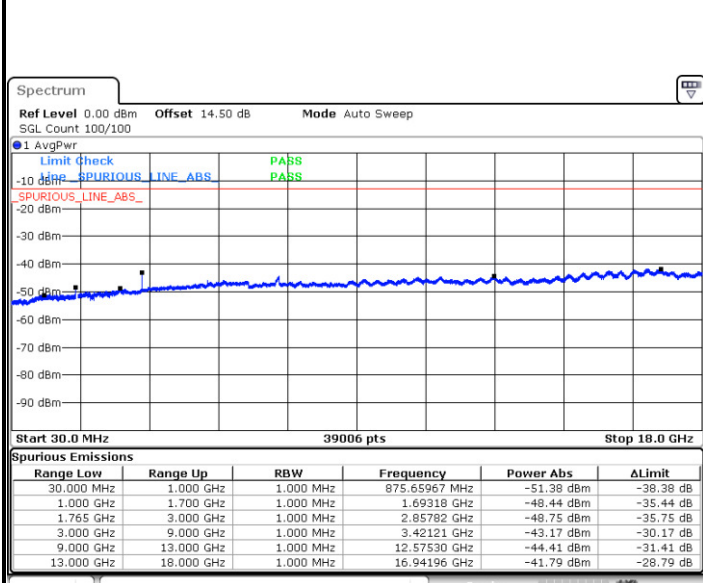

LTE Band 4 / 5MHz

Lowest Channel / QPSK

Lowest Channel / 16QAM

Date: 7.AUG.2017 22:01:35

Date: 7.AUG.2017 22:02:31

Middle Channel / QPSK

Middle Channel / 16QAM

Date: 7.AUG.2017 22:04:08

Date: 7.AUG.2017 22:05:04

LTE Band 4 / 5MHz

Highest Channel / QPSK

Date: 7.AUG.2017 22:11:16

Highest Channel / 16QAM

Date: 7.AUG.2017 22:12:11

LTE Band 4 / 10MHz

Lowest Channel / QPSK

Date: 7.AUG.2017 22:42:14

Lowest Channel / 16QAM

Date: 7.AUG.2017 22:43:10

LTE Band 4 / 10MHz

Middle Channel / QPSK

Middle Channel / 16QAM

Date: 7.AUG.2017 22:44:46

Date: 7.AUG.2017 22:45:42

Highest Channel / QPSK

Highest Channel / 16QAM

Date: 7.AUG.2017 22:51:53

Date: 7.AUG.2017 22:52:49

LTE Band 4 / 15MHz

Lowest Channel / QPSK

Lowest Channel / 16QAM

Date: 7.AUG.2017 22:59:01