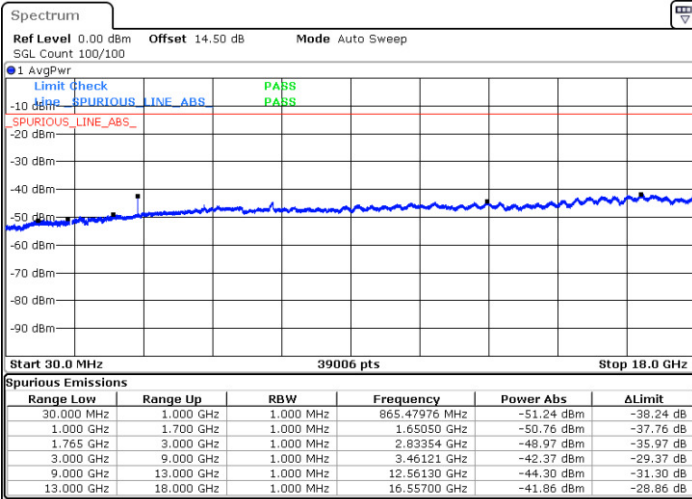

LTE Band 4 / 5MHz

Lowest Channel / QPSK

Lowest Channel / 16QAM

Date: 7.AUG.2017 22:01:35

Date: 7.AUG.2017 22:02:31

Middle Channel / QPSK

Middle Channel / 16QAM

Date: 7.AUG.2017 22:04:08

Date: 7.AUG.2017 22:05:04

LTE Band 4 / 5MHz

Highest Channel / QPSK

Date: 7.AUG.2017 22:11:16

Highest Channel / 16QAM

Date: 7.AUG.2017 22:12:11

LTE Band 4 / 10MHz

Lowest Channel / QPSK