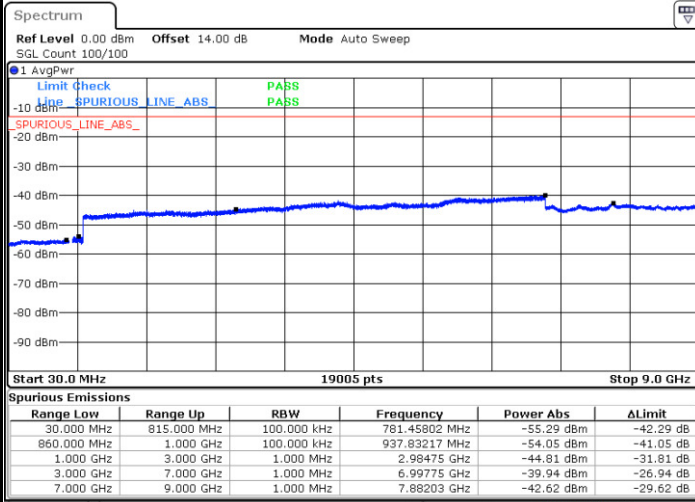

Date: 21 AUG 2017 10:37:20

Lowest Channel / 16QAM

Date: 21 AUG 2017 10:38:14

LTE Band 5 / 3MHz

Middle Channel / QPSK

Middle Channel / 16QAM

Date: 21.AUG.2017 10:39:46

Date: 21.AUG.2017 10:40:39

Highest Channel / QPSK

Highest Channel / 16QAM

Date: 21.AUG.2017 10:48:43

Date: 21.AUG.2017 10:49:37

LTE Band 5 / 5MHz

Lowest Channel / QPSK

Lowest Channel / 16QAM

Date: 21.AUG.2017 13:28:57

Date: 21.AUG.2017 13:29:50

Middle Channel / QPSK

Middle Channel / 16QAM

Date: 21.AUG.2017 13:31:23

Date: 21.AUG.2017 13:32:17

LTE Band 5 / 5MHz

Highest Channel / QPSK

Date: 21 AUG 2017 13:40:22

Highest Channel / 16QAM

Date: 21 AUG 2017 13:41:15

LTE Band 5 / 10MHz

Lowest Channel / QPSK

Date: 21 AUG 2017 13:50:12

Lowest Channel / 16QAM

Date: 21 AUG 2017 13:51:05

LTE Band 5 / 10MHz