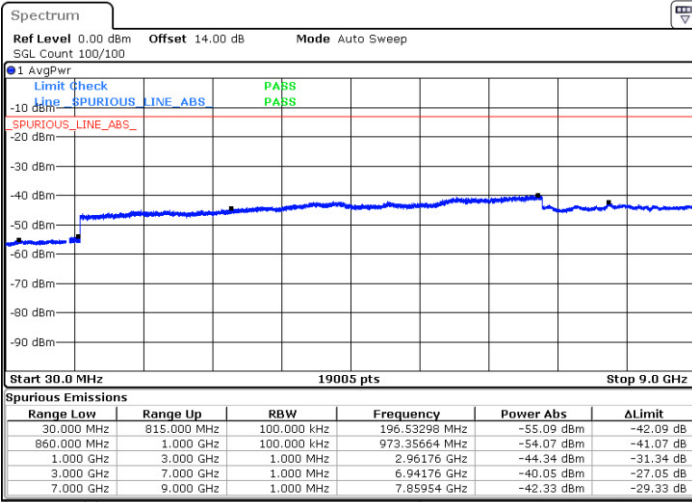

Highest Channel / QPSK

Highest Channel / 16QAM

Date: 21.AUG.2017 10:48:43

Date: 21.AUG.2017 10:49:37

LTE Band 5 / 5MHz

Lowest Channel / QPSK

Lowest Channel / 16QAM

Date: 21.AUG.2017 13:28:57

Date: 21.AUG.2017 13:29:50

Middle Channel / QPSK

Middle Channel / 16QAM

Date: 21.AUG.2017 13:31:23

Date: 21.AUG.2017 13:32:17

LTE Band 5 / 5MHz

Highest Channel / QPSK

Date: 21 AUG 2017 13:40:22

Highest Channel / 16QAM

Date: 21 AUG 2017 13:41:15

LTE Band 5 / 10MHz

Lowest Channel / QPSK

Date: 21 AUG 2017 13:50:12

Lowest Channel / 16QAM

Date: 21 AUG 2017 13:51:05

LTE Band 5 / 10MHz

Middle Channel / QPSK

Middle Channel / 16QAM

Date: 21 AUG.2017 13:52:38

Date: 21 AUG.2017 13:53:31

Highest Channel / QPSK

Highest Channel / 16QAM

Date: 21 AUG.2017 14:01:35

Date: 21 AUG.2017 14:02:28