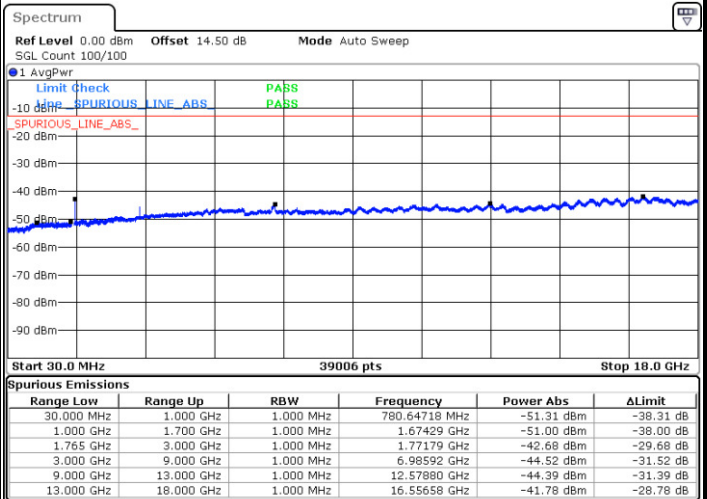

Date: 7.AUG.2017 23:08:39

Date: 7.AUG.2017 23:09:35

LTE Band 4 / 20MHz

Lowest Channel / QPSK

Lowest Channel / 16QAM

Date: 7.AUG.2017 23:15:46

Date: 7.AUG.2017 23:16:42

LTE Band 4 / 20MHz

Middle Channel / QPSK

Middle Channel / 16QAM

Date: 7.AUG.2017 23:18:18

Date: 7.AUG.2017 23:19:14

Highest Channel / QPSK

Highest Channel / 16QAM

Date: 7.AUG.2017 23:25:25

Date: 7.AUG.2017 23:26:21

LTE Band 5 / 1.4MHz

Lowest Channel / QPSK

Lowest Channel / 16QAM

Date: 21.AUG.2017 10:14:17

Date: 21.AUG.2017 10:15:10

Middle Channel / QPSK

Middle Channel / 16QAM

Date: 21.AUG.2017 10:16:43