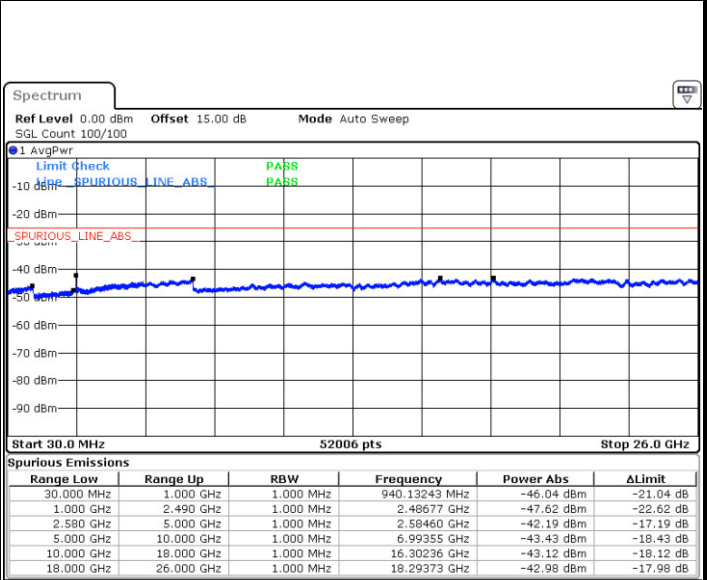

LTE Band 7 / 5MHz

Lowest Channel / QPSK

Lowest Channel / 16QAM

Date: 9 AUG.2017 00:54:06

Date: 9 AUG.2017 00:54:59

Middle Channel / QPSK

Middle Channel / 16QAM

Date: 9 AUG.2017 00:56:33

Date: 9 AUG.2017 00:57:27

LTE Band 7 / 5MHz

Highest Channel / QPSK

Date: 9 AUG.2017 01:03:38

Highest Channel / 16QAM

Date: 9 AUG.2017 01:04:31

LTE Band 7 / 10MHz

Lowest Channel / QPSK

Date: 9 AUG.2017 01:10:42

Lowest Channel / 16QAM

Date: 9 AUG.2017 01:11:36

LTE Band 7 / 10MHz

Middle Channel / QPSK

Middle Channel / 16QAM

Date: 9.AUG.2017 01:13:09

Date: 9.AUG.2017 01:14:03