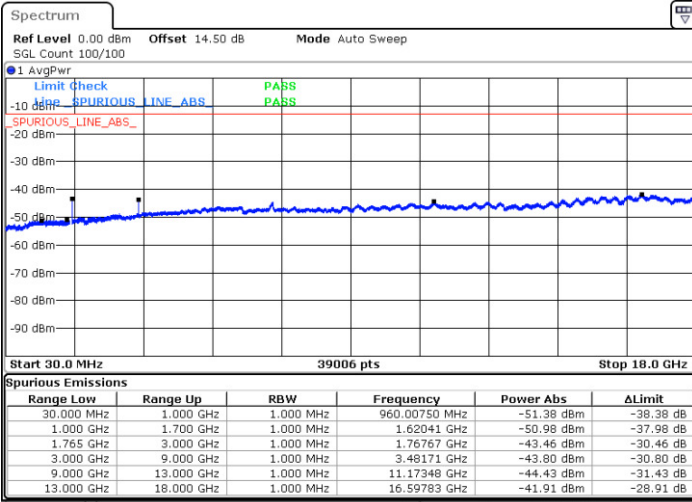

Highest Channel / QPSK

Highest Channel / 16QAM

Date: 7.AUG.2017 22:51:53

Date: 7.AUG.2017 22:52:49

LTE Band 4 / 15MHz

Lowest Channel / QPSK

Lowest Channel / 16QAM

Date: 7.AUG.2017 22:59:01

Date: 7.AUG.2017 22:59:56

Middle Channel / QPSK

Middle Channel / 16QAM

Date: 7.AUG.2017 23:01:32

Date: 7.AUG.2017 23:02:28

LTE Band 4 / 15MHz

Highest Channel / QPSK

Highest Channel / 16QAM

Date: 7.AUG.2017 23:08:39

Date: 7.AUG.2017 23:09:35

LTE Band 4 / 20MHz

Lowest Channel / QPSK

Lowest Channel / 16QAM

Date: 7.AUG.2017 23:15:46

Date: 7.AUG.2017 23:16:42

LTE Band 4 / 20MHz