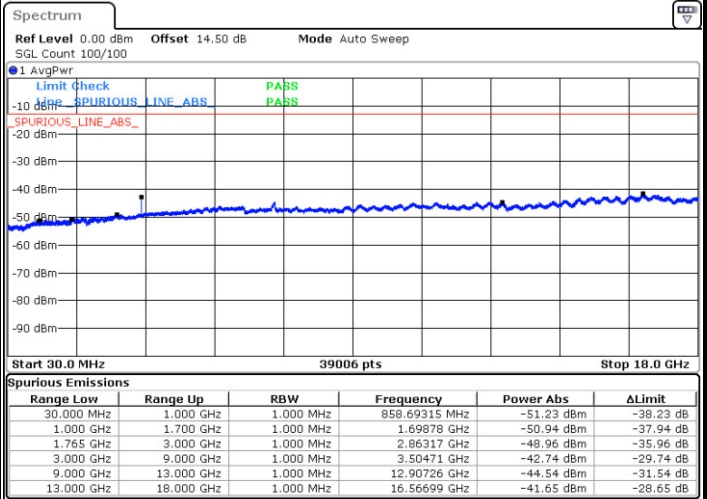

Highest Channel / 16QAM

Date: 7.AUG.2017 21:21:27

LTE Band 4 / 3MHz

Lowest Channel / QPSK

Date: 7.AUG.2017 21:44:49

Lowest Channel / 16QAM

Date: 7.AUG.2017 21:45:45

LTE Band 4 / 3MHz

Middle Channel / QPSK

Middle Channel / 16QAM

Date: 7.AUG.2017 21:47:21

Date: 7.AUG.2017 21:48:17

Highest Channel / QPSK

Highest Channel / 16QAM

Date: 7.AUG.2017 21:54:29

Date: 7.AUG.2017 21:55:24

LTE Band 4 / 5MHz

Lowest Channel / QPSK

Lowest Channel / 16QAM

Date: 7.AUG.2017 22:01:35

Date: 7.AUG.2017 22:02:31

Middle Channel / QPSK

Middle Channel / 16QAM

Date: 7.AUG.2017 22:04:08