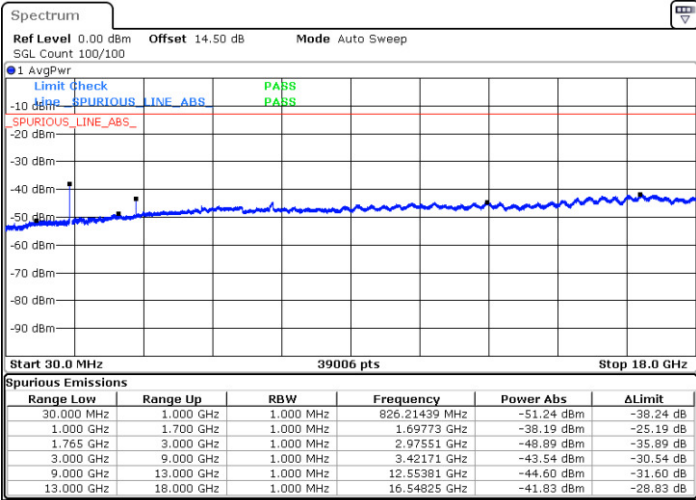

Date: 7.AUG.2017 22:42:14

Lowest Channel / 16QAM

Date: 7.AUG.2017 22:43:10

LTE Band 4 / 10MHz

Middle Channel / QPSK

Middle Channel / 16QAM

Date: 7.AUG.2017 22:44:46

Date: 7.AUG.2017 22:45:42

Highest Channel / QPSK

Highest Channel / 16QAM

Date: 7.AUG.2017 22:51:53

Date: 7.AUG.2017 22:52:49

LTE Band 4 / 15MHz

Lowest Channel / QPSK

Lowest Channel / 16QAM

Date: 7.AUG.2017 22:59:01

Date: 7.AUG.2017 22:59:56

Middle Channel / QPSK

Middle Channel / 16QAM

Date: 7.AUG.2017 23:01:32

Date: 7.AUG.2017 23:02:28

LTE Band 4 / 15MHz

Highest Channel / QPSK

Highest Channel / 16QAM