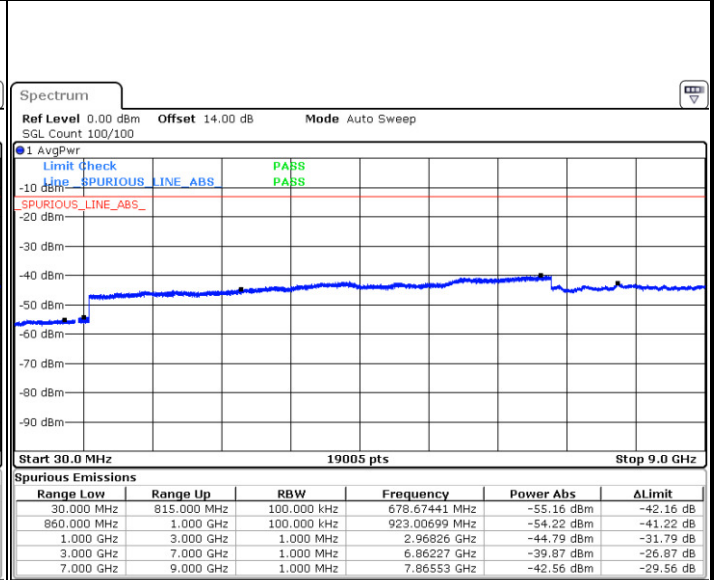

Highest Channel / QPSK

Highest Channel / 16QAM

Date: 21.AUG.2017 10:48:43

Date: 21.AUG.2017 10:49:37

LTE Band 5 / 5MHz

Lowest Channel / QPSK

Lowest Channel / 16QAM

Date: 21.AUG.2017 13:28:57

Date: 21.AUG.2017 13:29:50

Middle Channel / QPSK

Middle Channel / 16QAM

Date: 21.AUG.2017 13:31:23

Date: 21.AUG.2017 13:32:17

LTE Band 5 / 5MHz

Highest Channel / QPSK

Date: 21 AUG 2017 13:40:22

Highest Channel / 16QAM

Date: 21 AUG 2017 13:41:15

LTE Band 5 / 10MHz

Lowest Channel / QPSK

Date: 21 AUG 2017 13:50:12

Lowest Channel / 16QAM

Date: 21 AUG 2017 13:51:05

LTE Band 5 / 10MHz