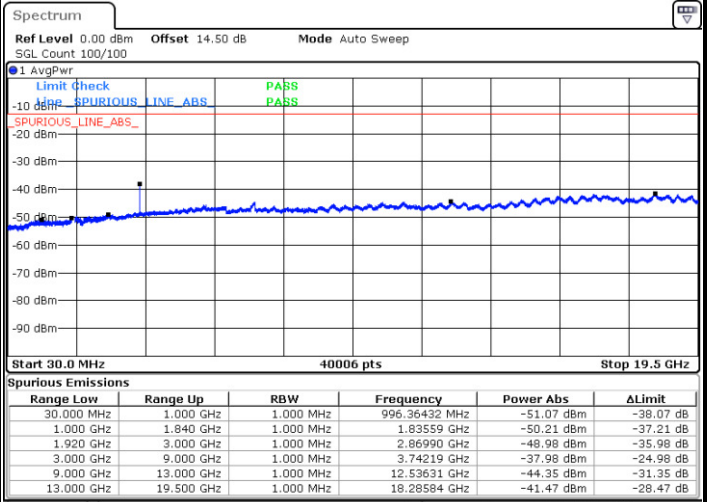

Date: 7.AUG.2017 20:27:10

LTE Band 2 / 15MHz

Highest Channel / QPSK

Date: 7.AUG.2017 20:33:22

Highest Channel / 16QAM

Date: 7.AUG.2017 20:34:17

LTE Band 2 / 20MHz

Lowest Channel / QPSK

Date: 7.AUG.2017 20:40:30

Lowest Channel / 16QAM

Date: 7.AUG.2017 20:41:26

LTE Band 2 / 20MHz

Middle Channel / QPSK

Middle Channel / 16QAM

Date: 7.AUG.2017 20:43:02

Date: 7.AUG.2017 20:43:58

Highest Channel / QPSK

Highest Channel / 16QAM

Date: 7.AUG.2017 20:50:10

Date: 7.AUG.2017 20:51:06

LTE Band 4 / 1.4MHz

Lowest Channel / QPSK

Lowest Channel / 16QAM

Date: 7.AUG.2017 21:10:52