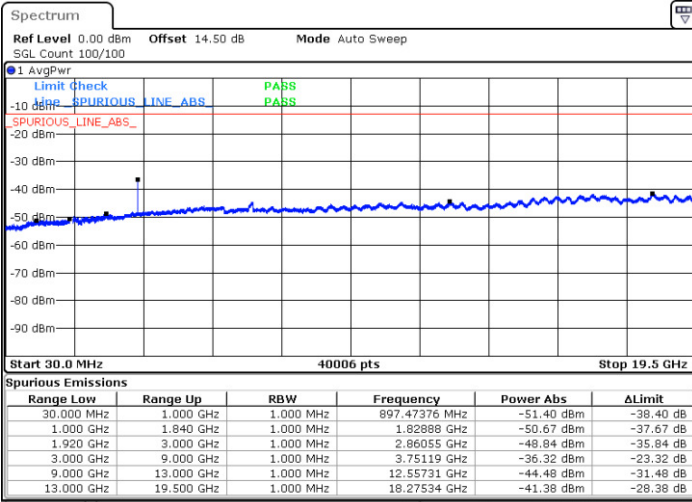

LTE Band 2 / 10MHz

Middle Channel / QPSK

Middle Channel / 16QAM

Date: 7.AUG.2017 20:09:25

Date: 7.AUG.2017 20:10:21