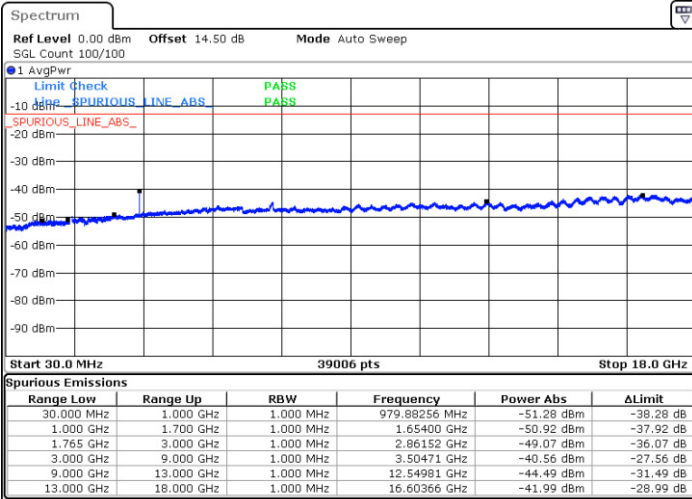

Highest Channel / 16QAM

Date: 7.AUG.2017 21:21:27

LTE Band 4 / 3MHz

Lowest Channel / QPSK

Date: 7.AUG.2017 21:44:49

Lowest Channel / 16QAM

Date: 7.AUG.2017 21:45:45

LTE Band 4 / 3MHz

Middle Channel / QPSK

Middle Channel / 16QAM

Date: 7.AUG.2017 21:47:21

Date: 7.AUG.2017 21:48:17

Highest Channel / QPSK

Highest Channel / 16QAM

Date: 7.AUG.2017 21:54:29

Date: 7.AUG.2017 21:55:24

LTE Band 4 / 5MHz

Lowest Channel / QPSK

Lowest Channel / 16QAM

Date: 7.AUG.2017 22:01:35

Date: 7.AUG.2017 22:02:31

Middle Channel / QPSK

Middle Channel / 16QAM

Date: 7.AUG.2017 22:04:08