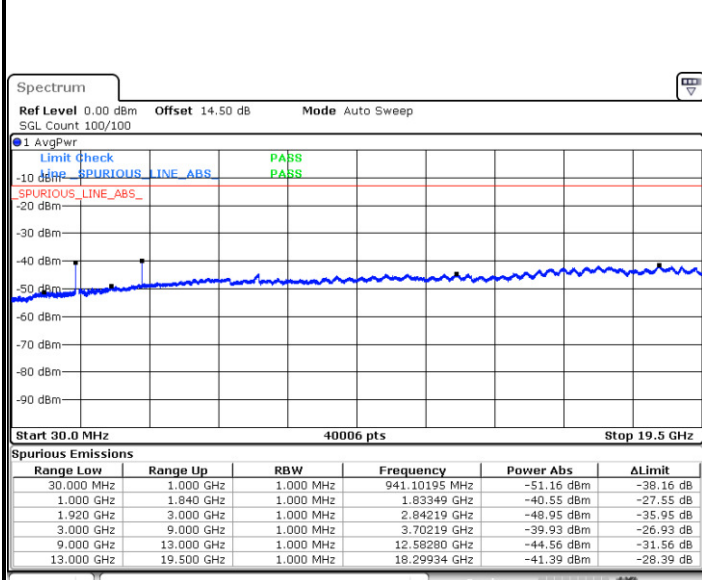

LTE Band 2 / 15MHz

Lowest Channel / QPSK

Lowest Channel / 16QAM

Date: 7.AUG.2017 20:23:42

Date: 7.AUG.2017 20:24:37

Middle Channel / QPSK

Middle Channel / 16QAM

Date: 7.AUG.2017 20:26:14

Date: 7.AUG.2017 20:27:10

LTE Band 2 / 15MHz

Highest Channel / QPSK

Date: 7.AUG.2017 20:33:22

Highest Channel / 16QAM

Date: 7.AUG.2017 20:34:17

LTE Band 2 / 20MHz

Lowest Channel / QPSK

Date: 7.AUG.2017 20:40:30

Lowest Channel / 16QAM

Date: 7.AUG.2017 20:41:26

LTE Band 2 / 20MHz

Middle Channel / QPSK

Middle Channel / 16QAM

Date: 7.AUG.2017 20:43:02

Date: 7.AUG.2017 20:43:58

Highest Channel / QPSK

Highest Channel / 16QAM

Date: 7.AUG.2017 20:50:10

Date: 7.AUG.2017 20:51:06

LTE Band 4 / 1.4MHz

Lowest Channel / QPSK

Lowest Channel / 16QAM

Date: 7.AUG.2017 21:10:52