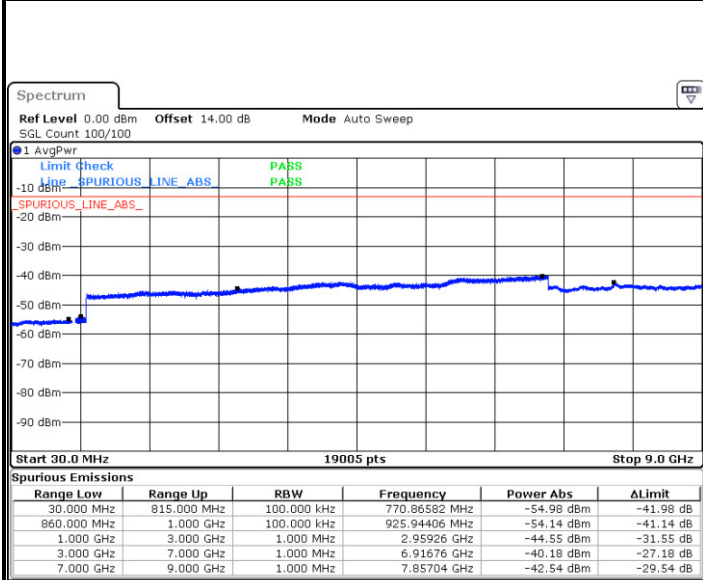

Highest Channel / QPSK

Highest Channel / 16QAM

Date: 21.AUG.2017 10:48:43

Date: 21.AUG.2017 10:49:37

LTE Band 5 / 5MHz

Lowest Channel / QPSK

Lowest Channel / 16QAM

Date: 21.AUG.2017 13:28:57

Date: 21.AUG.2017 13:29:50

Middle Channel / QPSK

Middle Channel / 16QAM

Date: 21.AUG.2017 13:31:23

Date: 21.AUG.2017 13:32:17

LTE Band 5 / 5MHz

Highest Channel / QPSK

Date: 21 AUG 2017 13:40:22

Highest Channel / 16QAM

Date: 21 AUG 2017 13:41:15

LTE Band 5 / 10MHz

Lowest Channel / QPSK

Date: 21 AUG 2017 13:50:12

Lowest Channel / 16QAM

Date: 21 AUG 2017 13:51:05

LTE Band 5 / 10MHz