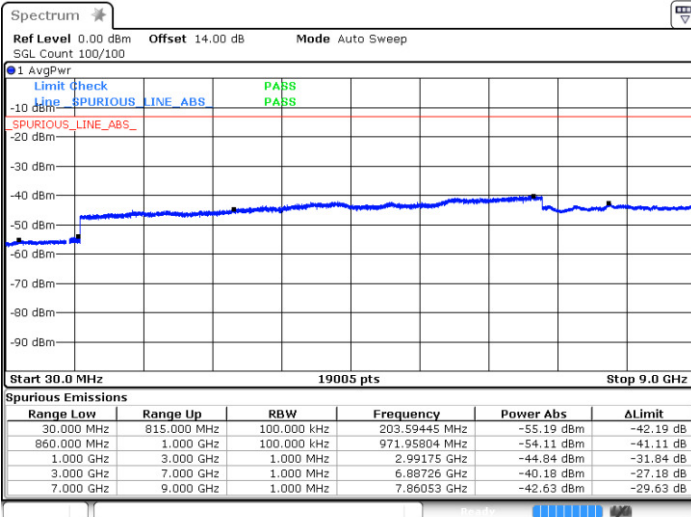

Middle Channel / QPSK

Middle Channel / 16QAM

Date: 7.AUG.2017 23:18:18

Date: 7.AUG.2017 23:19:14

Highest Channel / QPSK

Highest Channel / 16QAM

Date: 7.AUG.2017 23:25:25

Date: 7.AUG.2017 23:26:21

LTE Band 5 / 1.4MHz

Lowest Channel / QPSK

Lowest Channel / 16QAM

Date: 21.AUG.2017 10:14:17

Date: 21.AUG.2017 10:15:10

Middle Channel / QPSK

Middle Channel / 16QAM

Date: 21.AUG.2017 10:16:43

Date: 21.AUG.2017 10:17:36

LTE Band 5 / 1.4MHz

Highest Channel / QPSK

Date: 21 AUG 2017 10:25:40

Highest Channel / 16QAM

Date: 21 AUG 2017 10:26:34

LTE Band 5 / 3MHz

Lowest Channel / QPSK