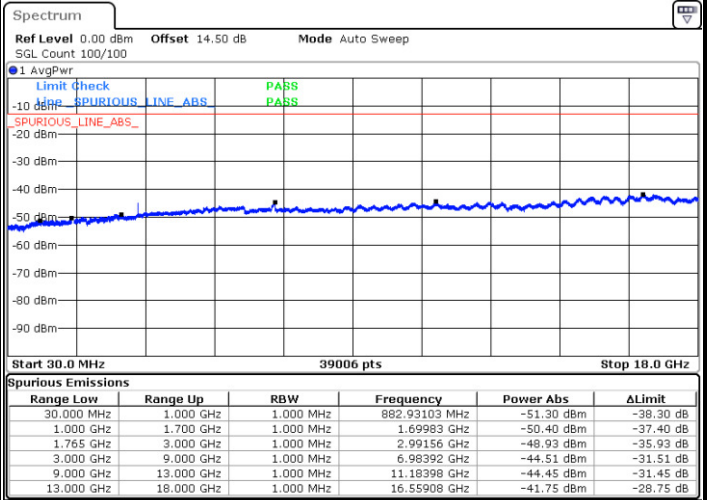

Highest Channel / 16QAM

Date: 7.AUG.2017 21:21:27

LTE Band 4 / 3MHz

Lowest Channel / QPSK

Date: 7.AUG.2017 21:44:49

Lowest Channel / 16QAM

Date: 7.AUG.2017 21:45:45

LTE Band 4 / 3MHz

Middle Channel / QPSK

Middle Channel / 16QAM

Date: 7.AUG.2017 21:47:21

Date: 7.AUG.2017 21:48:17

Highest Channel / QPSK

Highest Channel / 16QAM

Date: 7.AUG.2017 21:54:29

Date: 7.AUG.2017 21:55:24

LTE Band 4 / 5MHz

Lowest Channel / QPSK

Lowest Channel / 16QAM

Date: 7.AUG.2017 22:01:35

Date: 7.AUG.2017 22:02:31

Middle Channel / QPSK

Middle Channel / 16QAM

Date: 7.AUG.2017 22:04:08