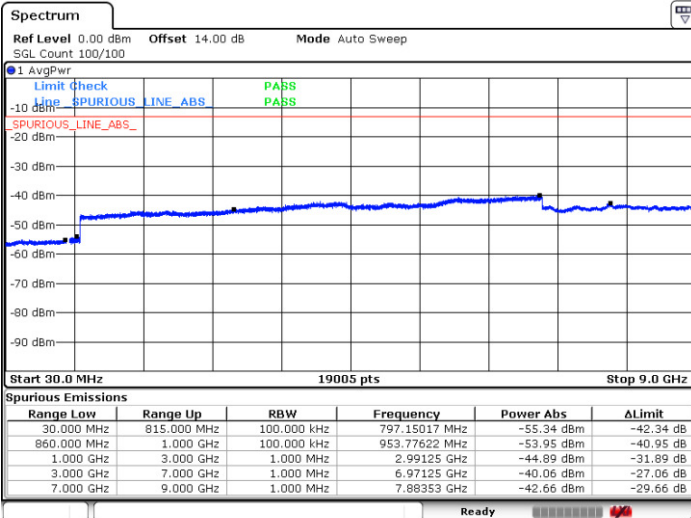

Date: 7.AUG.2017 23:08:39

Date: 7.AUG.2017 23:09:35

LTE Band 4 / 20MHz

Lowest Channel / QPSK

Lowest Channel / 16QAM

Date: 7.AUG.2017 23:15:46

Date: 7.AUG.2017 23:16:42

LTE Band 4 / 20MHz

Middle Channel / QPSK

Middle Channel / 16QAM

Date: 7.AUG.2017 23:18:18

Date: 7.AUG.2017 23:19:14

Highest Channel / QPSK

Highest Channel / 16QAM

Date: 7.AUG.2017 23:25:25

Date: 7.AUG.2017 23:26:21

LTE Band 5 / 1.4MHz

Lowest Channel / QPSK

Lowest Channel / 16QAM

Date: 21.AUG.2017 10:14:17

Date: 21.AUG.2017 10:15:10

Middle Channel / QPSK

Middle Channel / 16QAM

Date: 21.AUG.2017 10:16:43

Date: 21.AUG.2017 10:17:36

LTE Band 5 / 1.4MHz

Highest Channel / QPSK

Date: 21 AUG 2017 10:25:40

Highest Channel / 16QAM

Date: 21 AUG 2017 10:26:34

LTE Band 5 / 3MHz

Lowest Channel / QPSK