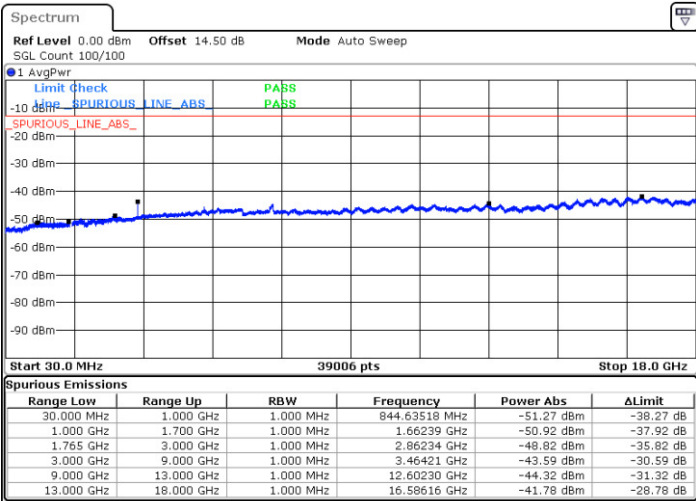

Date: 7.AUG.2017 20:40:30

Lowest Channel / 16QAM

Date: 7.AUG.2017 20:41:26

LTE Band 2 / 20MHz

Middle Channel / QPSK

Middle Channel / 16QAM

Date: 7.AUG.2017 20:43:02

Date: 7.AUG.2017 20:43:58

Highest Channel / QPSK

Highest Channel / 16QAM

Date: 7.AUG.2017 20:50:10

Date: 7.AUG.2017 20:51:06

LTE Band 4 / 1.4MHz

Lowest Channel / QPSK

Lowest Channel / 16QAM

Date: 7.AUG.2017 21:10:52

Date: 7.AUG.2017 21:11:48

Middle Channel / QPSK

Middle Channel / 16QAM

Date: 7.AUG.2017 21:13:24

Date: 7.AUG.2017 21:14:20

LTE Band 4 / 1.4MHz

Highest Channel / QPSK

Date: 7.AUG.2017 21:20:32

Highest Channel / 16QAM

Date: 7.AUG.2017 21:21:27

LTE Band 4 / 3MHz

Lowest Channel / QPSK

Date: 7.AUG.2017 21:44:49

Lowest Channel / 16QAM

Date: 7.AUG.2017 21:45:45

LTE Band 4 / 3MHz