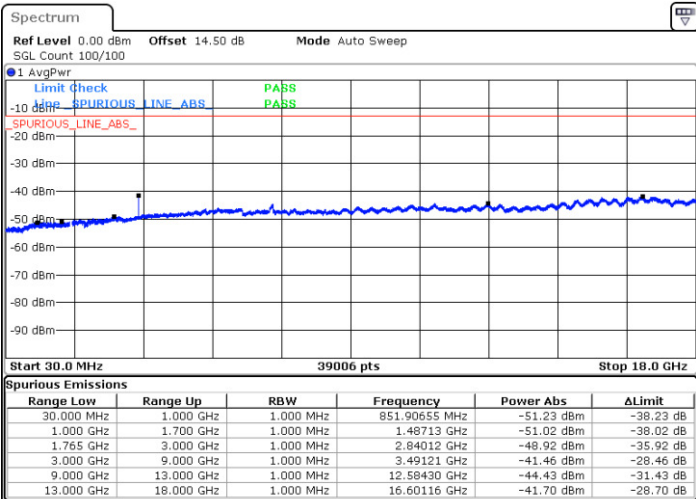

Date: 7.AUG.2017 22:05:04

LTE Band 4 / 5MHz

Highest Channel / QPSK

Date: 7.AUG.2017 22:11:16

Highest Channel / 16QAM

Date: 7.AUG.2017 22:12:11

LTE Band 4 / 10MHz

Lowest Channel / QPSK

Date: 7.AUG.2017 22:42:14

Lowest Channel / 16QAM

Date: 7.AUG.2017 22:43:10

LTE Band 4 / 10MHz

Middle Channel / QPSK

Middle Channel / 16QAM

Date: 7.AUG.2017 22:44:46

Date: 7.AUG.2017 22:45:42

Highest Channel / QPSK

Highest Channel / 16QAM

Date: 7.AUG.2017 22:51:53

Date: 7.AUG.2017 22:52:49

LTE Band 4 / 15MHz

Lowest Channel / QPSK

Lowest Channel / 16QAM

Date: 7.AUG.2017 22:59:01