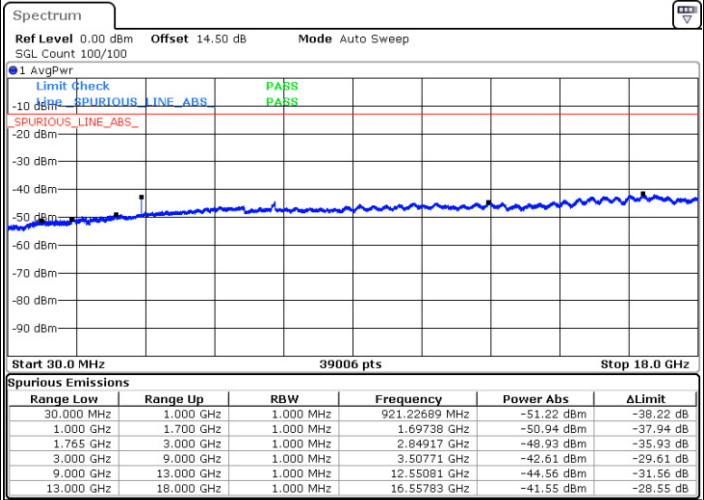

Highest Channel / QPSK

Highest Channel / 16QAM

Date: 7.AUG.2017 20:50:10

Date: 7.AUG.2017 20:51:06

LTE Band 4 / 1.4MHz

Lowest Channel / QPSK

Lowest Channel / 16QAM

Date: 7.AUG.2017 21:10:52

Date: 7.AUG.2017 21:11:48

Middle Channel / QPSK

Middle Channel / 16QAM

Date: 7.AUG.2017 21:13:24

Date: 7.AUG.2017 21:14:20

LTE Band 4 / 1.4MHz

Highest Channel / QPSK

Date: 7.AUG.2017 21:20:32

Highest Channel / 16QAM

Date: 7.AUG.2017 21:21:27

LTE Band 4 / 3MHz

Lowest Channel / QPSK

Date: 7.AUG.2017 21:44:49

Lowest Channel / 16QAM

Date: 7.AUG.2017 21:45:45

LTE Band 4 / 3MHz