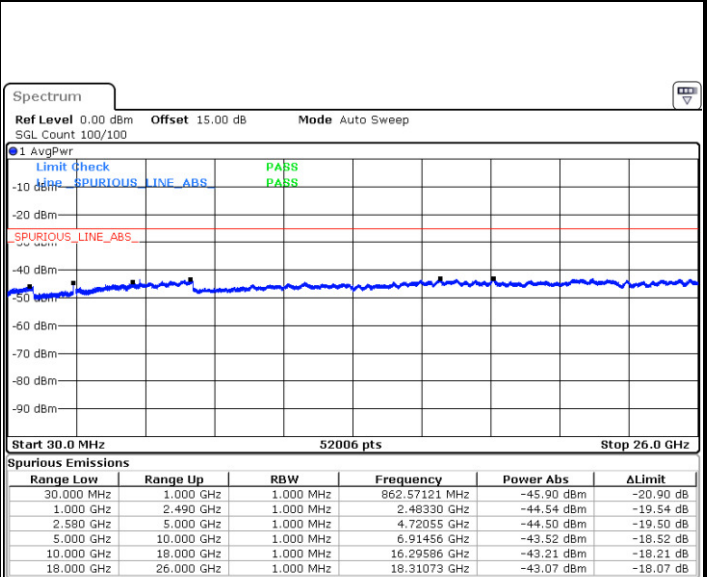

LTE Band 7 / 5MHz

Lowest Channel / QPSK

Lowest Channel / 16QAM

Date: 9 AUG.2017 00:54:06

Date: 9 AUG.2017 00:54:59

Middle Channel / QPSK

Middle Channel / 16QAM

Date: 9 AUG.2017 00:56:33

Date: 9 AUG.2017 00:57:27

LTE Band 7 / 5MHz

Highest Channel / QPSK

Date: 9 AUG.2017 01:03:38

Highest Channel / 16QAM

Date: 9 AUG.2017 01:04:31

LTE Band 7 / 10MHz

Lowest Channel / QPSK

Date: 9 AUG.2017 01:10:42

Lowest Channel / 16QAM

Date: 9 AUG.2017 01:11:36

LTE Band 7 / 10MHz

Middle Channel / QPSK

Middle Channel / 16QAM

Date: 9.AUG.2017 01:13:09

Date: 9.AUG.2017 01:14:03

Highest Channel / QPSK

Highest Channel / 16QAM

Date: 9.AUG.2017 01:20:14

Date: 9.AUG.2017 01:21:08