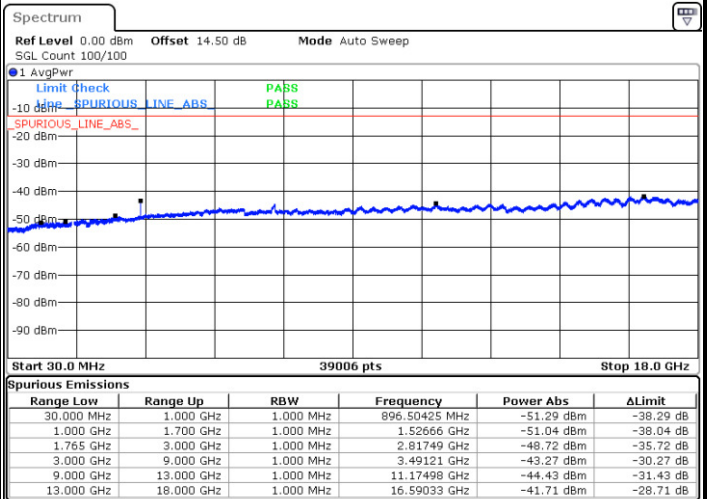

Date: 7.AUG.2017 22:05:04

LTE Band 4 / 5MHz

Highest Channel / QPSK

Date: 7.AUG.2017 22:11:16

Highest Channel / 16QAM

Date: 7.AUG.2017 22:12:11

LTE Band 4 / 10MHz

Lowest Channel / QPSK

Date: 7.AUG.2017 22:42:14

Lowest Channel / 16QAM

Date: 7.AUG.2017 22:43:10

LTE Band 4 / 10MHz

Middle Channel / QPSK

Middle Channel / 16QAM

Date: 7.AUG.2017 22:44:46

Date: 7.AUG.2017 22:45:42

Highest Channel / QPSK

Highest Channel / 16QAM

Date: 7.AUG.2017 22:51:53

Date: 7.AUG.2017 22:52:49

LTE Band 4 / 15MHz

Lowest Channel / QPSK

Lowest Channel / 16QAM

Date: 7.AUG.2017 22:59:01