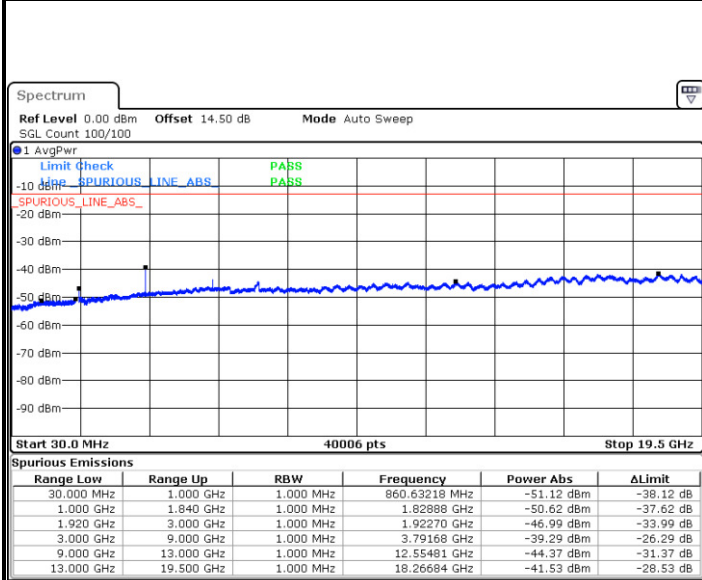

LTE Band 2 / 15MHz

Lowest Channel / QPSK

Lowest Channel / 16QAM

Date: 7.AUG.2017 20:23:42

Date: 7.AUG.2017 20:24:37

Middle Channel / QPSK

Middle Channel / 16QAM

Date: 7.AUG.2017 20:26:14

Date: 7.AUG.2017 20:27:10

LTE Band 2 / 15MHz

Highest Channel / QPSK

Date: 7.AUG.2017 20:33:22

Highest Channel / 16QAM

Date: 7.AUG.2017 20:34:17

LTE Band 2 / 20MHz

Lowest Channel / QPSK