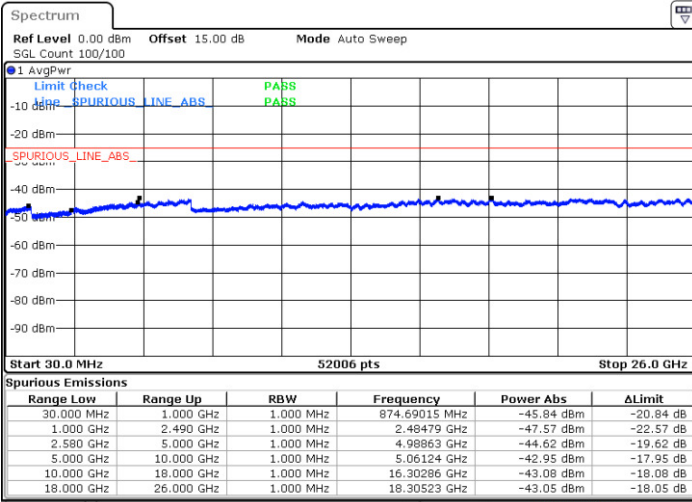

Date: 9 AUG.2017 00:57:27

LTE Band 7 / 5MHz

Highest Channel / QPSK

Date: 9 AUG.2017 01:03:38

Highest Channel / 16QAM

Date: 9 AUG.2017 01:04:31

LTE Band 7 / 10MHz

Lowest Channel / QPSK

Date: 9 AUG.2017 01:10:42

Lowest Channel / 16QAM

Date: 9 AUG.2017 01:11:36

LTE Band 7 / 10MHz

Middle Channel / QPSK

Middle Channel / 16QAM

Date: 9.AUG.2017 01:13:09

Date: 9.AUG.2017 01:14:03

Highest Channel / QPSK

Highest Channel / 16QAM

Date: 9.AUG.2017 01:20:14

Date: 9.AUG.2017 01:21:08