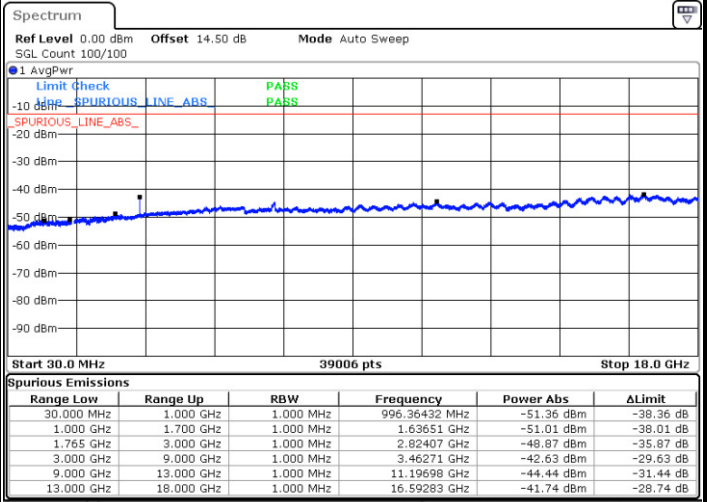

LTE Band 4 / 3MHz

Middle Channel / QPSK

Middle Channel / 16QAM

Date: 7.AUG.2017 21:47:21

Date: 7.AUG.2017 21:48:17