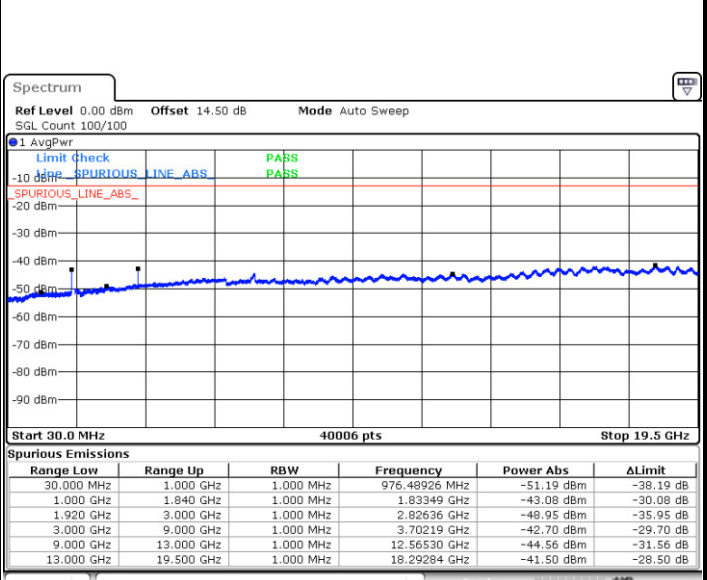

LTE Band 2 / 15MHz

Lowest Channel / QPSK

Lowest Channel / 16QAM

Date: 7.AUG.2017 20:23:42

Date: 7.AUG.2017 20:24:37

Middle Channel / QPSK

Middle Channel / 16QAM

Date: 7.AUG.2017 20:26:14

Date: 7.AUG.2017 20:27:10

LTE Band 2 / 15MHz

Highest Channel / QPSK

Date: 7.AUG.2017 20:33:22

Highest Channel / 16QAM

Date: 7.AUG.2017 20:34:17

LTE Band 2 / 20MHz

Lowest Channel / QPSK

Date: 7.AUG.2017 20:40:30

Lowest Channel / 16QAM

Date: 7.AUG.2017 20:41:26

LTE Band 2 / 20MHz

Middle Channel / QPSK

Middle Channel / 16QAM

Date: 7.AUG.2017 20:43:02

Date: 7.AUG.2017 20:43:58

Highest Channel / QPSK

Highest Channel / 16QAM

Date: 7.AUG.2017 20:50:10

Date: 7.AUG.2017 20:51:06

LTE Band 4 / 1.4MHz

Lowest Channel / QPSK

Lowest Channel / 16QAM

Date: 7.AUG.2017 21:10:52