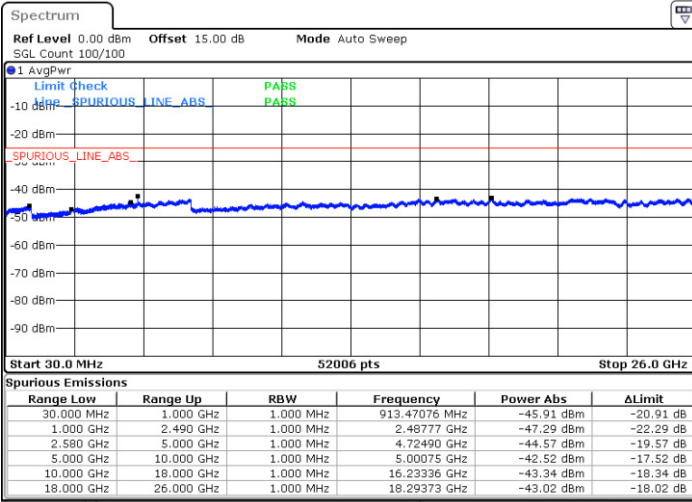

Highest Channel / 16QAM

Date: 21 AUG 2017 13:41:15

LTE Band 5 / 10MHz

Lowest Channel / QPSK

Date: 21 AUG 2017 13:50:12

Lowest Channel / 16QAM

Date: 21 AUG 2017 13:51:05

LTE Band 5 / 10MHz

Middle Channel / QPSK

Middle Channel / 16QAM

Date: 21 AUG.2017 13:52:38

Date: 21 AUG.2017 13:53:31

Highest Channel / QPSK

Highest Channel / 16QAM

Date: 21 AUG.2017 14:01:35

Date: 21 AUG.2017 14:02:28

LTE Band 7 / 5MHz

Lowest Channel / QPSK

Lowest Channel / 16QAM

Date: 9 AUG.2017 00:54:06

Date: 9 AUG.2017 00:54:59

Middle Channel / QPSK

Middle Channel / 16QAM

Date: 9 AUG.2017 00:56:33