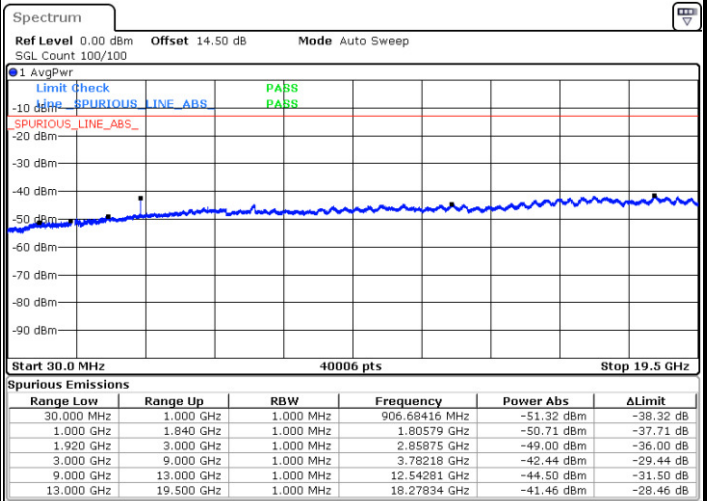

Date: 7.AUG.2017 20:27:10

LTE Band 2 / 15MHz

Highest Channel / QPSK

Date: 7.AUG.2017 20:33:22

Highest Channel / 16QAM

Date: 7.AUG.2017 20:34:17

LTE Band 2 / 20MHz

Lowest Channel / QPSK

Date: 7.AUG.2017 20:40:30

Lowest Channel / 16QAM

Date: 7.AUG.2017 20:41:26

LTE Band 2 / 20MHz

Middle Channel / QPSK

Middle Channel / 16QAM

Date: 7.AUG.2017 20:43:02

Date: 7.AUG.2017 20:43:58

Highest Channel / QPSK

Highest Channel / 16QAM

Date: 7.AUG.2017 20:50:10

Date: 7.AUG.2017 20:51:06

LTE Band 4 / 1.4MHz

Lowest Channel / QPSK

Lowest Channel / 16QAM

Date: 7.AUG.2017 21:10:52