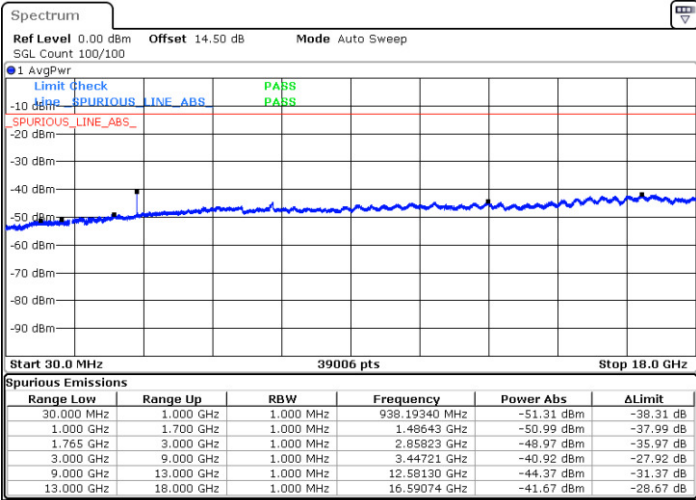

Date: 7.AUG.2017 22:59:56

Middle Channel / QPSK

Middle Channel / 16QAM

Date: 7.AUG.2017 23:01:32

Date: 7.AUG.2017 23:02:28

LTE Band 4 / 15MHz

Highest Channel / QPSK

Highest Channel / 16QAM

Date: 7.AUG.2017 23:08:39

Date: 7.AUG.2017 23:09:35

LTE Band 4 / 20MHz

Lowest Channel / QPSK

Lowest Channel / 16QAM

Date: 7.AUG.2017 23:15:46

Date: 7.AUG.2017 23:16:42

LTE Band 4 / 20MHz

Middle Channel / QPSK

Middle Channel / 16QAM

Date: 7.AUG.2017 23:18:18

Date: 7.AUG.2017 23:19:14

Highest Channel / QPSK

Highest Channel / 16QAM

Date: 7.AUG.2017 23:25:25

Date: 7.AUG.2017 23:26:21