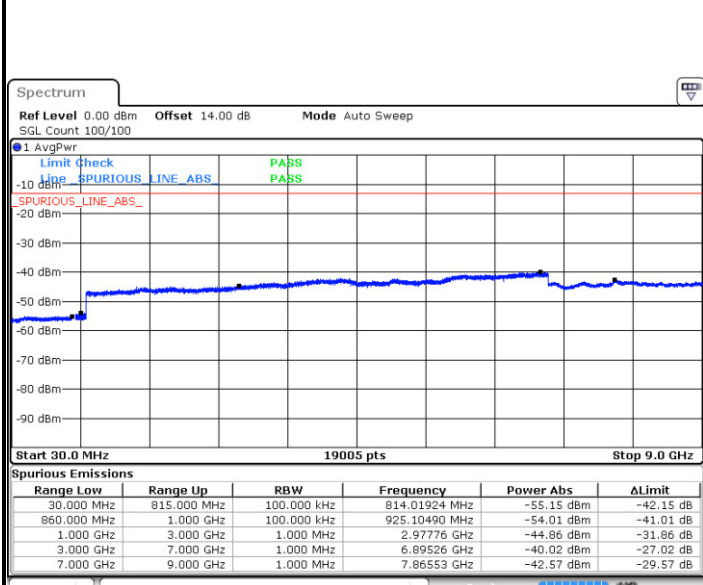

Highest Channel / QPSK

Highest Channel / 16QAM

Date: 21.AUG.2017 10:48:43

Date: 21.AUG.2017 10:49:37

LTE Band 5 / 5MHz

Lowest Channel / QPSK

Lowest Channel / 16QAM

Date: 21.AUG.2017 13:28:57

Date: 21.AUG.2017 13:29:50

Middle Channel / QPSK

Middle Channel / 16QAM

Date: 21.AUG.2017 13:31:23

Date: 21.AUG.2017 13:32:17

LTE Band 5 / 5MHz

Highest Channel / QPSK

Date: 21 AUG 2017 13:40:22

Highest Channel / 16QAM

Date: 21 AUG 2017 13:41:15

LTE Band 5 / 10MHz

Lowest Channel / QPSK

Date: 21 AUG 2017 13:50:12

Lowest Channel / 16QAM

Date: 21 AUG 2017 13:51:05

LTE Band 5 / 10MHz

Middle Channel / QPSK

Middle Channel / 16QAM

Date: 21 AUG.2017 13:52:38

Date: 21 AUG.2017 13:53:31

Highest Channel / QPSK

Highest Channel / 16QAM

Date: 21 AUG.2017 14:01:35

Date: 21 AUG.2017 14:02:28