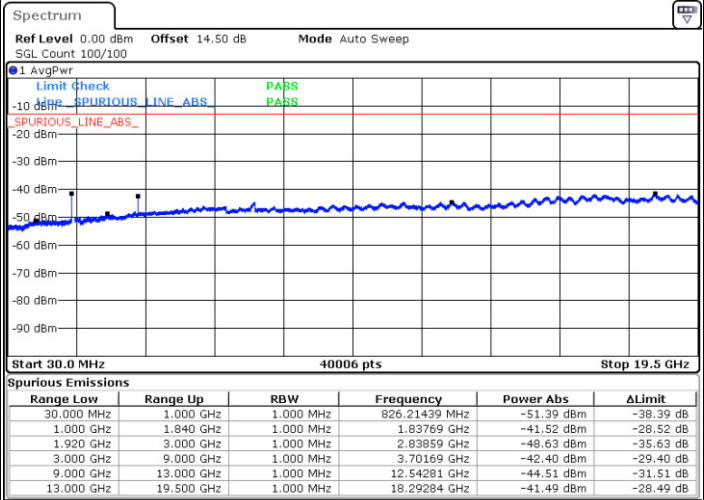

Date: 7.AUG.2017 19:53:31

LTE Band 2 / 5MHz

Highest Channel / QPSK

Highest Channel / 16QAM

LTE Band 2 / 10MHz

Lowest Channel / QPSK

Lowest Channel / 16QAM

LTE Band 2 / 10MHz

LTE Band 2 / 15MHz

Lowest Channel / QPSK

Lowest Channel / 16QAM

Date: 7.AUG.2017 20:23:42

Date: 7.AUG.2017 20:24:37

Middle Channel / QPSK

Middle Channel / 16QAM

Date: 7.AUG.2017 20:26:14