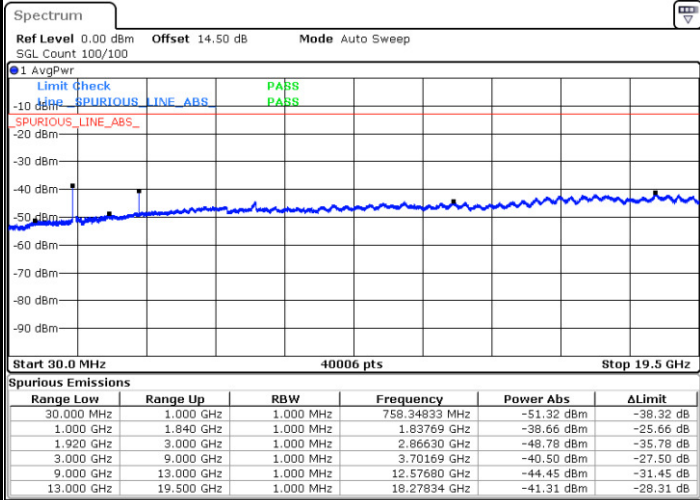

Date: 7.AUG.2017 19:53:31

LTE Band 2 / 5MHz

Highest Channel / QPSK

Highest Channel / 16QAM

LTE Band 2 / 10MHz

Lowest Channel / QPSK

Lowest Channel / 16QAM

LTE Band 2 / 10MHz

Middle Channel / QPSK

Middle Channel / 16QAM

Date: 7.AUG.2017 20:09:25

Date: 7.AUG.2017 20:10:21

Highest Channel / QPSK

Highest Channel / 16QAM

Date: 7.AUG.2017 20:16:34

Date: 7.AUG.2017 20:17:30

LTE Band 2 / 15MHz

Lowest Channel / QPSK

Lowest Channel / 16QAM

Date: 7.AUG.2017 20:23:42

Date: 7.AUG.2017 20:24:37

Middle Channel / QPSK

Middle Channel / 16QAM

Date: 7.AUG.2017 20:26:14