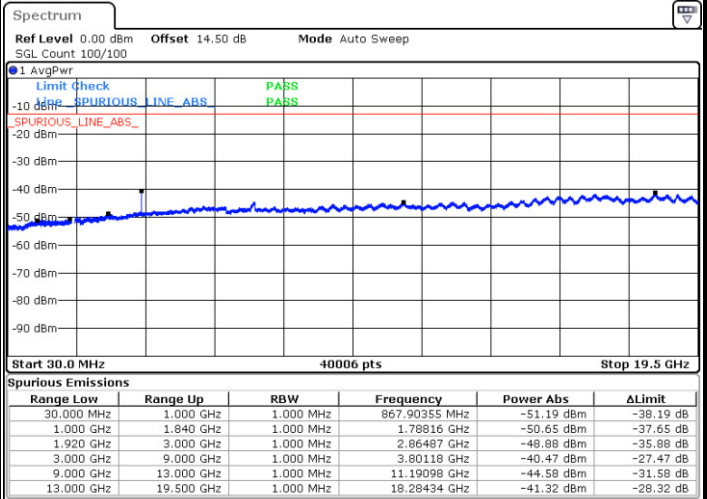

Highest Channel / QPSK

Highest Channel / 16QAM

Date: 7.AUG.2017 20:16:34

Date: 7.AUG.2017 20:17:30