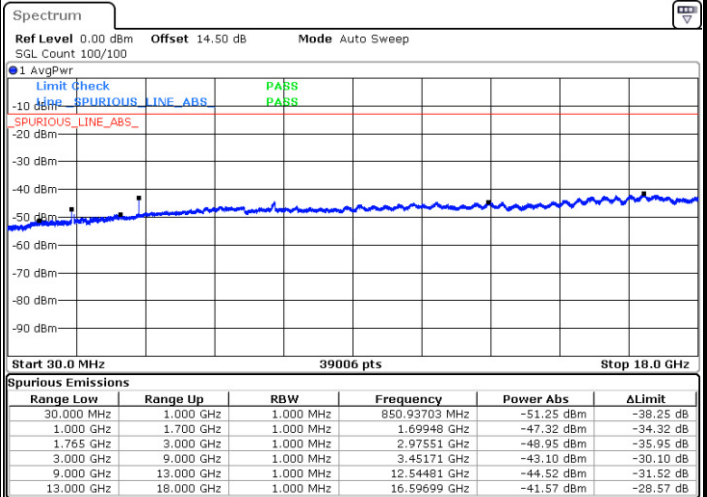

Date: 7.AUG.2017 22:42:14

Lowest Channel / 16QAM

Date: 7.AUG.2017 22:43:10

LTE Band 4 / 10MHz

Middle Channel / QPSK

Middle Channel / 16QAM

Date: 7.AUG.2017 22:44:46

Date: 7.AUG.2017 22:45:42

Highest Channel / QPSK

Highest Channel / 16QAM

Date: 7.AUG.2017 22:51:53

Date: 7.AUG.2017 22:52:49

LTE Band 4 / 15MHz

Lowest Channel / QPSK

Lowest Channel / 16QAM

Date: 7.AUG.2017 22:59:01

Date: 7.AUG.2017 22:59:56

Middle Channel / QPSK

Middle Channel / 16QAM

Date: 7.AUG.2017 23:01:32

Date: 7.AUG.2017 23:02:28

LTE Band 4 / 15MHz

Highest Channel / QPSK

Highest Channel / 16QAM