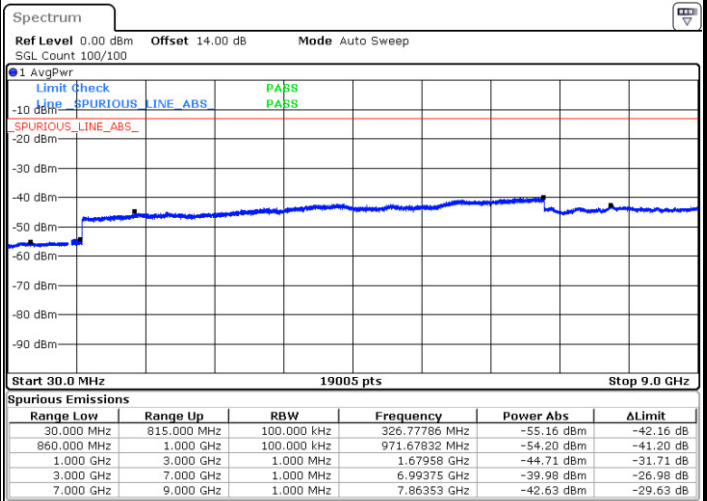

Highest Channel / 16QAM

Date: 21 AUG 2017 13:41:15

LTE Band 5 / 10MHz

Lowest Channel / QPSK

Date: 21 AUG 2017 13:50:12

Lowest Channel / 16QAM

Date: 21 AUG 2017 13:51:05

LTE Band 5 / 10MHz

Middle Channel / QPSK

Middle Channel / 16QAM

Date: 21 AUG.2017 13:52:38

Date: 21 AUG.2017 13:53:31

Highest Channel / QPSK

Highest Channel / 16QAM

Date: 21 AUG.2017 14:01:35

Date: 21 AUG.2017 14:02:28

LTE Band 7 / 5MHz

Lowest Channel / QPSK

Lowest Channel / 16QAM

Date: 9 AUG.2017 00:54:06

Date: 9 AUG.2017 00:54:59

Middle Channel / QPSK

Middle Channel / 16QAM

Date: 9 AUG.2017 00:56:33

Date: 9 AUG.2017 00:57:27

LTE Band 7 / 5MHz

Highest Channel / QPSK

Date: 9 AUG.2017 01:03:38

Highest Channel / 16QAM

Date: 9 AUG.2017 01:04:31

LTE Band 7 / 10MHz

Lowest Channel / QPSK