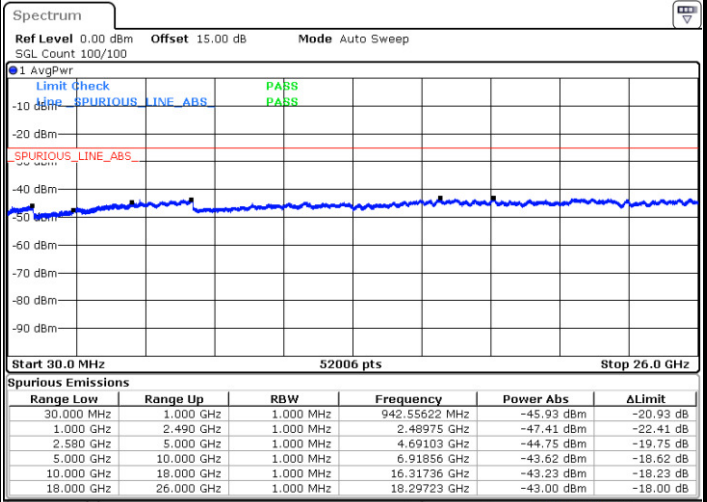

Highest Channel / 16QAM

Date: 21 AUG 2017 13:41:15

LTE Band 5 / 10MHz

Lowest Channel / QPSK

Date: 21 AUG 2017 13:50:12

Lowest Channel / 16QAM

Date: 21 AUG 2017 13:51:05

LTE Band 5 / 10MHz

Middle Channel / QPSK

Middle Channel / 16QAM

Date: 21 AUG.2017 13:52:38

Date: 21 AUG.2017 13:53:31

Highest Channel / QPSK

Highest Channel / 16QAM

Date: 21 AUG.2017 14:01:35

Date: 21 AUG.2017 14:02:28

LTE Band 7 / 5MHz

Lowest Channel / QPSK

Lowest Channel / 16QAM

Date: 9 AUG.2017 00:54:06

Date: 9 AUG.2017 00:54:59

Middle Channel / QPSK

Middle Channel / 16QAM

Date: 9 AUG.2017 00:56:33

Date: 9 AUG.2017 00:57:27

LTE Band 7 / 5MHz

Highest Channel / QPSK

Date: 9 AUG.2017 01:03:38

Highest Channel / 16QAM

Date: 9 AUG.2017 01:04:31

LTE Band 7 / 10MHz

Lowest Channel / QPSK