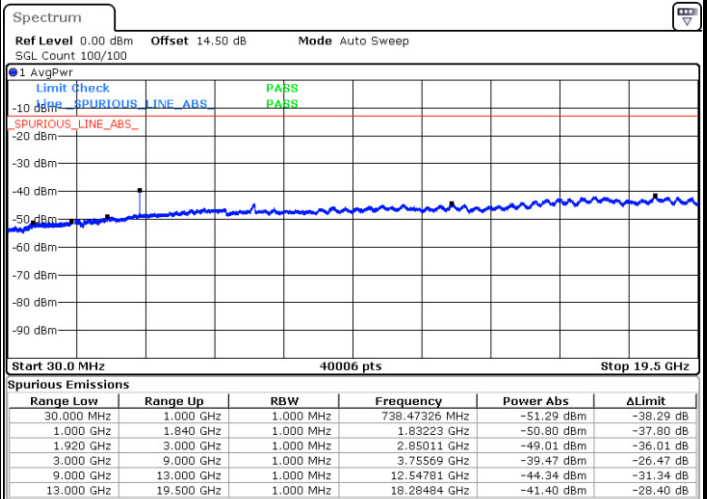

LTE Band 2 / 5MHz

Lowest Channel / QPSK

Lowest Channel / 16QAM

Date: 7.AUG.2017 19:50:03

Date: 7.AUG.2017 19:50:59

Middle Channel / QPSK

Middle Channel / 16QAM

Date: 7.AUG.2017 19:52:35

Date: 7.AUG.2017 19:53:31

LTE Band 2 / 5MHz

Highest Channel / QPSK

Highest Channel / 16QAM

LTE Band 2 / 10MHz

Lowest Channel / QPSK

Lowest Channel / 16QAM

LTE Band 2 / 10MHz