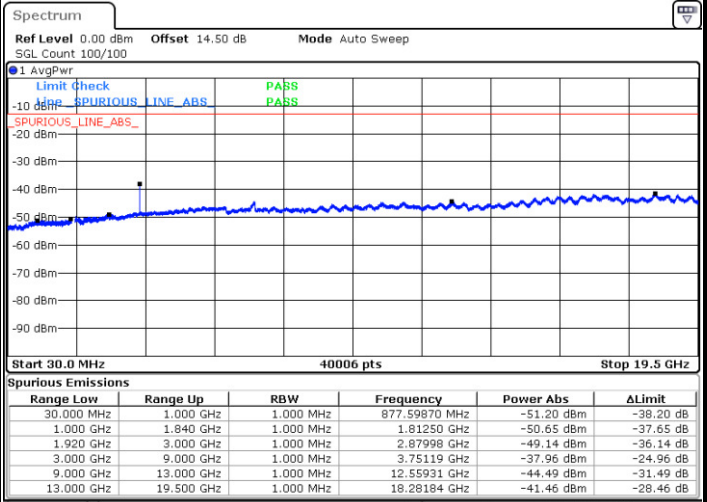

LTE Band 2 / 10MHz

Middle Channel / QPSK

Middle Channel / 16QAM

Date: 7.AUG.2017 20:09:25

Date: 7.AUG.2017 20:10:21