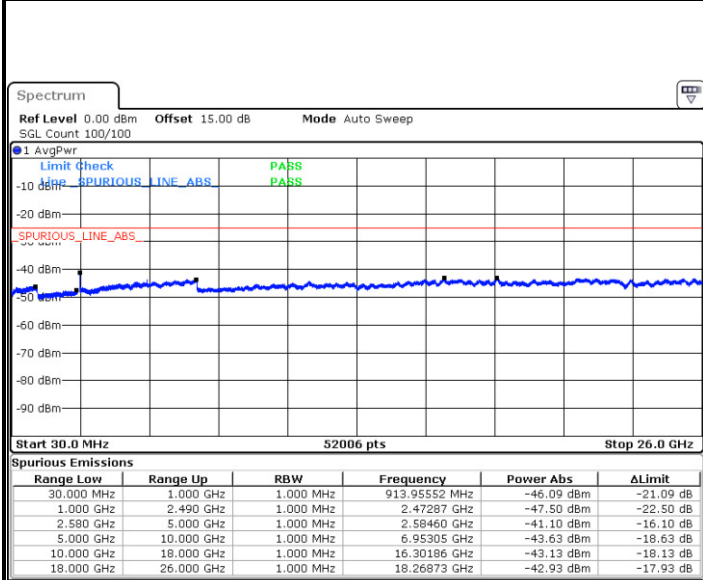

Highest Channel / 16QAM

Date: 21 AUG 2017 13:41:15

LTE Band 5 / 10MHz

Lowest Channel / QPSK

Date: 21 AUG 2017 13:50:12

Lowest Channel / 16QAM

Date: 21 AUG 2017 13:51:05

LTE Band 5 / 10MHz

LTE Band 7 / 5MHz

Lowest Channel / QPSK

Lowest Channel / 16QAM

Date: 9 AUG.2017 00:54:06

Date: 9 AUG.2017 00:54:59

Middle Channel / QPSK

Middle Channel / 16QAM

Date: 9 AUG.2017 00:56:33

Date: 9 AUG.2017 00:57:27

LTE Band 7 / 5MHz

Highest Channel / QPSK

Date: 9 AUG.2017 01:03:38

Highest Channel / 16QAM

Date: 9 AUG.2017 01:04:31

LTE Band 7 / 10MHz

Lowest Channel / QPSK