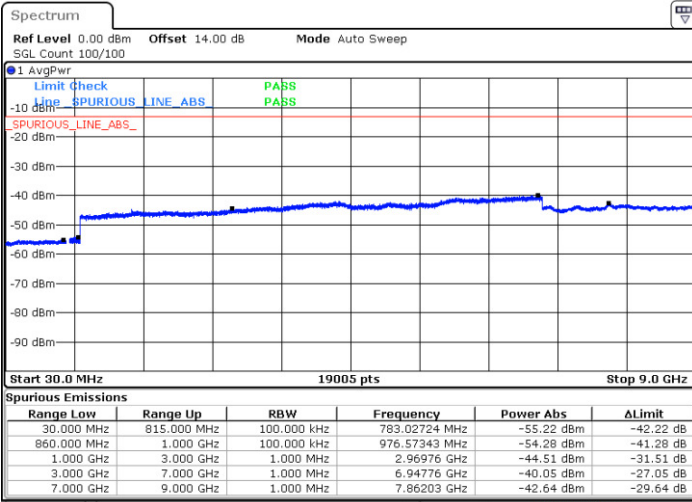

Date: 21.AUG.2017 10:17:36

LTE Band 5 / 1.4MHz

Highest Channel / QPSK

Date: 21 AUG 2017 10:25:40

Highest Channel / 16QAM

Date: 21 AUG 2017 10:26:34

LTE Band 5 / 3MHz

Lowest Channel / QPSK

Date: 21 AUG 2017 10:37:20

Lowest Channel / 16QAM

Date: 21 AUG 2017 10:38:14

LTE Band 5 / 3MHz

Middle Channel / QPSK

Middle Channel / 16QAM

Date: 21.AUG.2017 10:39:46

Date: 21.AUG.2017 10:40:39

Highest Channel / QPSK

Highest Channel / 16QAM

Date: 21.AUG.2017 10:48:43

Date: 21.AUG.2017 10:49:37

LTE Band 5 / 5MHz

Lowest Channel / QPSK

Lowest Channel / 16QAM

Date: 21.AUG.2017 13:28:57