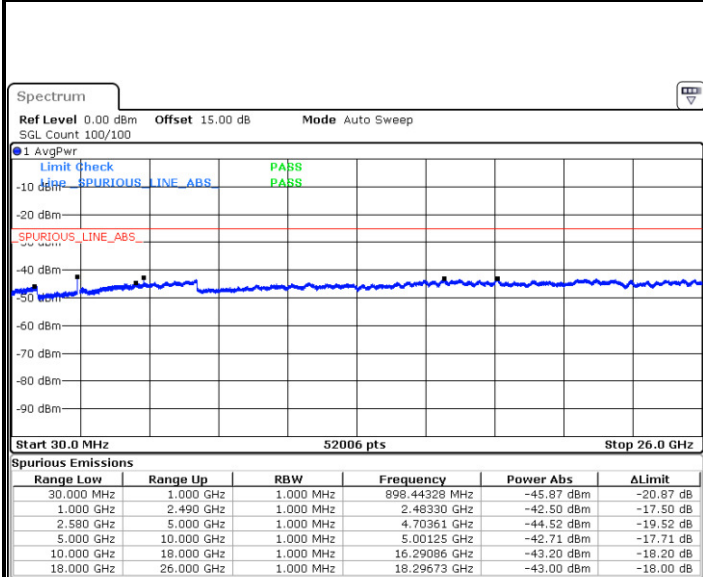

LTE Band 7 / 5MHz

Lowest Channel / QPSK

Lowest Channel / 16QAM

Date: 9 AUG.2017 00:54:06

Date: 9 AUG.2017 00:54:59

Middle Channel / QPSK

Middle Channel / 16QAM

Date: 9 AUG.2017 00:56:33

Date: 9 AUG.2017 00:57:27

LTE Band 7 / 5MHz

Highest Channel / QPSK

Date: 9 AUG.2017 01:03:38

Highest Channel / 16QAM

Date: 9 AUG.2017 01:04:31

LTE Band 7 / 10MHz

Lowest Channel / QPSK

Date: 9 AUG.2017 01:10:42

Lowest Channel / 16QAM

Date: 9 AUG.2017 01:11:36

LTE Band 7 / 10MHz

Middle Channel / QPSK

Middle Channel / 16QAM

Date: 9.AUG.2017 01:13:09

Date: 9.AUG.2017 01:14:03