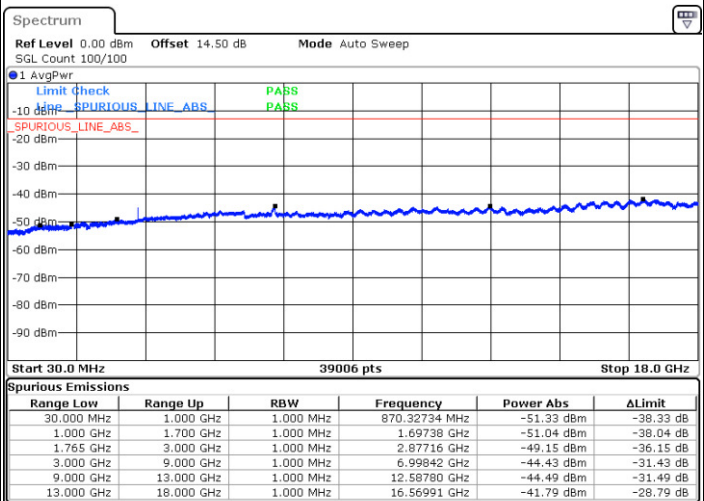

Date: 7.AUG.2017 21:11:48

Middle Channel / QPSK

Middle Channel / 16QAM

Date: 7.AUG.2017 21:13:24

Date: 7.AUG.2017 21:14:20

LTE Band 4 / 1.4MHz

Highest Channel / QPSK

Date: 7.AUG.2017 21:20:32

Highest Channel / 16QAM

Date: 7.AUG.2017 21:21:27

LTE Band 4 / 3MHz

Lowest Channel / QPSK

Date: 7.AUG.2017 21:44:49

Lowest Channel / 16QAM

Date: 7.AUG.2017 21:45:45

LTE Band 4 / 3MHz