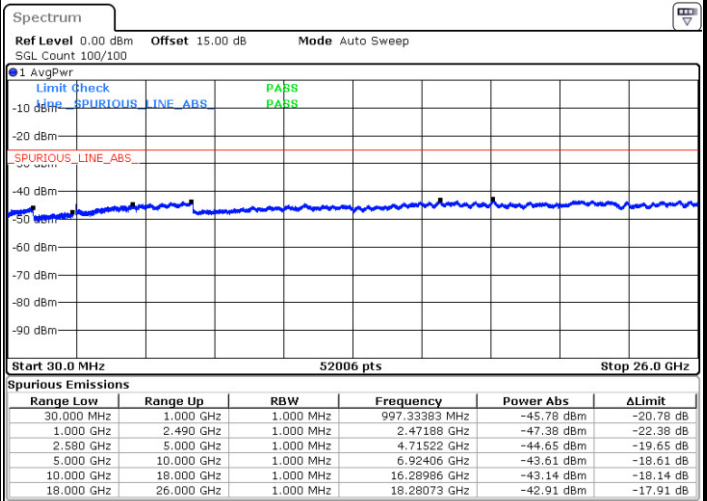

LTE Band 7 / 5MHz

Lowest Channel / QPSK

Lowest Channel / 16QAM

Date: 9 AUG.2017 00:54:06

Date: 9 AUG.2017 00:54:59

Middle Channel / QPSK

Middle Channel / 16QAM

Date: 9 AUG.2017 00:56:33

Date: 9 AUG.2017 00:57:27

LTE Band 7 / 5MHz

Highest Channel / QPSK

Date: 9 AUG.2017 01:03:38

Highest Channel / 16QAM

Date: 9 AUG.2017 01:04:31

LTE Band 7 / 10MHz

Lowest Channel / QPSK

Date: 9 AUG.2017 01:10:42

Lowest Channel / 16QAM

Date: 9 AUG.2017 01:11:36

LTE Band 7 / 10MHz

Middle Channel / QPSK

Middle Channel / 16QAM

Date: 9.AUG.2017 01:13:09

Date: 9.AUG.2017 01:14:03

Highest Channel / QPSK

Highest Channel / 16QAM

Date: 9.AUG.2017 01:20:14

Date: 9.AUG.2017 01:21:08