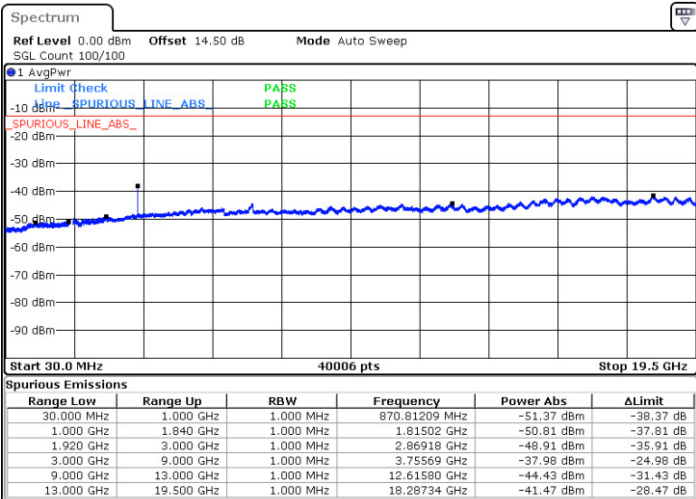

LTE Band 2 / 5MHz

Lowest Channel / QPSK

Lowest Channel / 16QAM

Date: 7.AUG.2017 19:50:03

Date: 7.AUG.2017 19:50:59

Middle Channel / QPSK

Middle Channel / 16QAM

Date: 7.AUG.2017 19:52:35

Date: 7.AUG.2017 19:53:31

LTE Band 2 / 5MHz

Highest Channel / QPSK

Highest Channel / 16QAM

LTE Band 2 / 10MHz

Lowest Channel / QPSK

Lowest Channel / 16QAM

LTE Band 2 / 10MHz