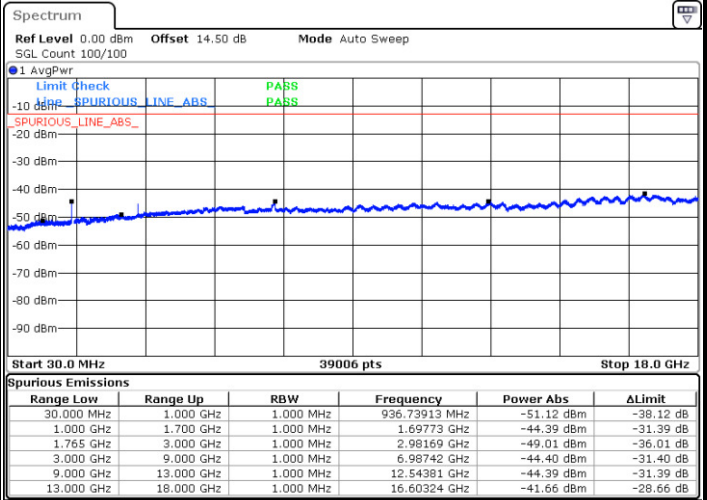

Date: 7.AUG.2017 22:42:14

Lowest Channel / 16QAM

Date: 7.AUG.2017 22:43:10

LTE Band 4 / 10MHz

Middle Channel / QPSK

Middle Channel / 16QAM

Date: 7.AUG.2017 22:44:46

Date: 7.AUG.2017 22:45:42

Highest Channel / QPSK

Highest Channel / 16QAM

Date: 7.AUG.2017 22:51:53

Date: 7.AUG.2017 22:52:49

LTE Band 4 / 15MHz

Lowest Channel / QPSK

Lowest Channel / 16QAM

Date: 7.AUG.2017 22:59:01

Date: 7.AUG.2017 22:59:56

Middle Channel / QPSK

Middle Channel / 16QAM

Date: 7.AUG.2017 23:01:32

Date: 7.AUG.2017 23:02:28

LTE Band 4 / 15MHz

Highest Channel / QPSK

Highest Channel / 16QAM