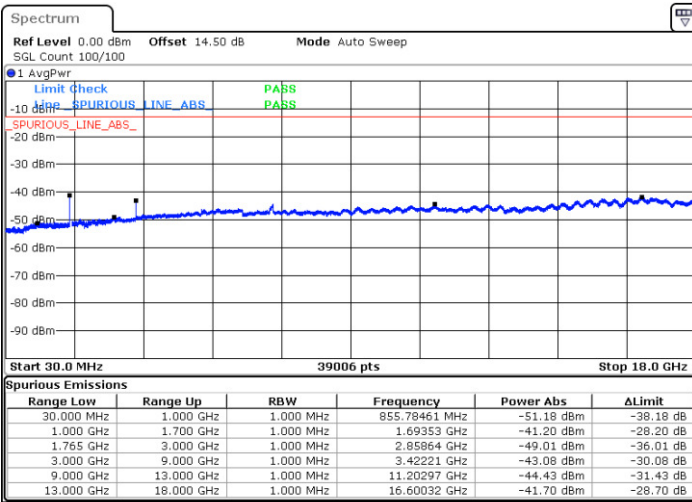

Highest Channel / QPSK

Highest Channel / 16QAM

Date: 7.AUG.2017 22:51:53

Date: 7.AUG.2017 22:52:49

LTE Band 4 / 15MHz

Lowest Channel / QPSK

Lowest Channel / 16QAM

Date: 7.AUG.2017 22:59:01

Date: 7.AUG.2017 22:59:56

Middle Channel / QPSK

Middle Channel / 16QAM

Date: 7.AUG.2017 23:01:32

Date: 7.AUG.2017 23:02:28

LTE Band 4 / 15MHz

Highest Channel / QPSK

Highest Channel / 16QAM

Date: 7.AUG.2017 23:08:39

Date: 7.AUG.2017 23:09:35

LTE Band 4 / 20MHz

Lowest Channel / QPSK

Lowest Channel / 16QAM

Date: 7.AUG.2017 23:15:46

Date: 7.AUG.2017 23:16:42

LTE Band 4 / 20MHz