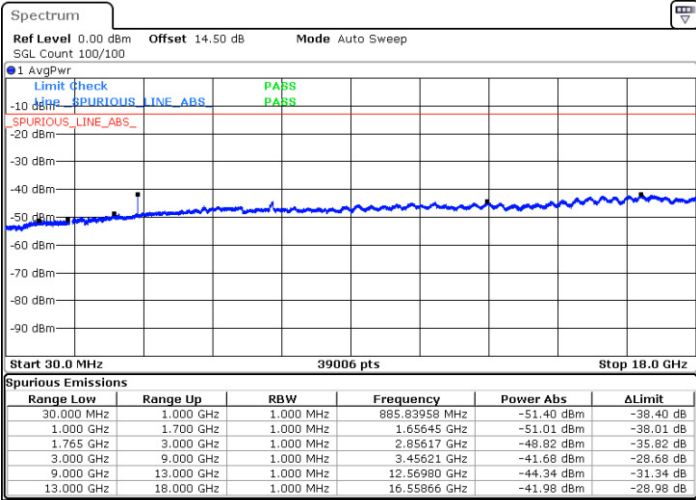

Date: 7.AUG.2017 22:05:04

LTE Band 4 / 5MHz

Highest Channel / QPSK

Date: 7.AUG.2017 22:11:16

Highest Channel / 16QAM

Date: 7.AUG.2017 22:12:11

LTE Band 4 / 10MHz

Lowest Channel / QPSK

Date: 7.AUG.2017 22:42:14

Lowest Channel / 16QAM

Date: 7.AUG.2017 22:43:10

LTE Band 4 / 10MHz

Middle Channel / QPSK

Middle Channel / 16QAM

Date: 7.AUG.2017 22:44:46

Date: 7.AUG.2017 22:45:42

Highest Channel / QPSK

Highest Channel / 16QAM

Date: 7.AUG.2017 22:51:53

Date: 7.AUG.2017 22:52:49

LTE Band 4 / 15MHz

Lowest Channel / QPSK

Lowest Channel / 16QAM

Date: 7.AUG.2017 22:59:01