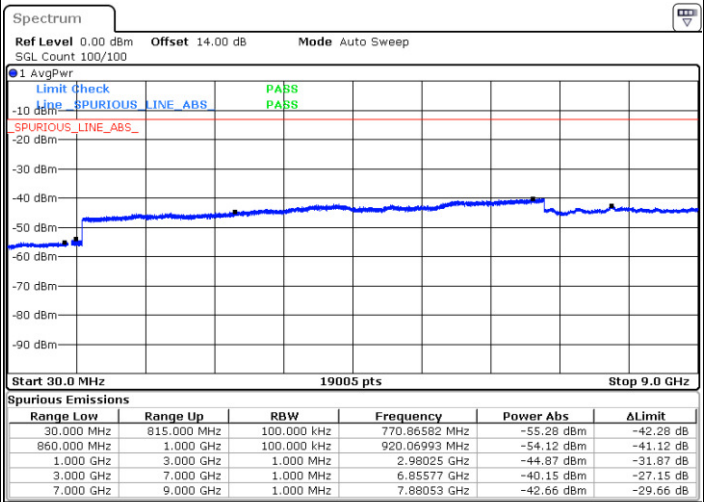

LTE Band 5 / 1.4MHz

Lowest Channel / QPSK

Lowest Channel / 16QAM

Date: 21.AUG.2017 10:14:17

Date: 21.AUG.2017 10:15:10

Middle Channel / QPSK

Middle Channel / 16QAM

Date: 21.AUG.2017 10:16:43

Date: 21.AUG.2017 10:17:36

LTE Band 5 / 1.4MHz

Highest Channel / QPSK

Date: 21 AUG 2017 10:25:40

Highest Channel / 16QAM

Date: 21 AUG 2017 10:26:34

LTE Band 5 / 3MHz

Lowest Channel / QPSK

Date: 21 AUG 2017 10:37:20

Lowest Channel / 16QAM

Date: 21 AUG 2017 10:38:14

LTE Band 5 / 3MHz

Middle Channel / QPSK

Middle Channel / 16QAM

Date: 21.AUG.2017 10:39:46

Date: 21.AUG.2017 10:40:39

Highest Channel / QPSK

Highest Channel / 16QAM

Date: 21.AUG.2017 10:48:43

Date: 21.AUG.2017 10:49:37

LTE Band 5 / 5MHz

Lowest Channel / QPSK

Lowest Channel / 16QAM

Date: 21.AUG.2017 13:28:57