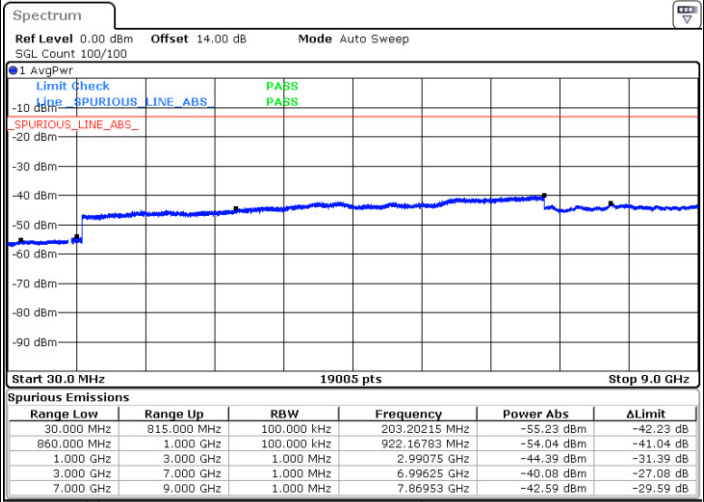

Date: 21 AUG 2017 10:37:20

Lowest Channel / 16QAM

Date: 21 AUG 2017 10:38:14

LTE Band 5 / 3MHz

Middle Channel / QPSK

Middle Channel / 16QAM

Date: 21.AUG.2017 10:39:46

Date: 21.AUG.2017 10:40:39

Highest Channel / QPSK

Highest Channel / 16QAM

Date: 21.AUG.2017 10:48:43

Date: 21.AUG.2017 10:49:37

LTE Band 5 / 5MHz

Lowest Channel / QPSK

Lowest Channel / 16QAM

Date: 21.AUG.2017 13:28:57

Date: 21.AUG.2017 13:29:50

Middle Channel / QPSK

Middle Channel / 16QAM

Date: 21.AUG.2017 13:31:23

Date: 21.AUG.2017 13:32:17

LTE Band 5 / 5MHz

Highest Channel / QPSK

Date: 21 AUG 2017 13:40:22

Highest Channel / 16QAM

Date: 21 AUG 2017 13:41:15

LTE Band 5 / 10MHz

Lowest Channel / QPSK

Date: 21 AUG 2017 13:50:12

Lowest Channel / 16QAM

Date: 21 AUG 2017 13:51:05

LTE Band 5 / 10MHz