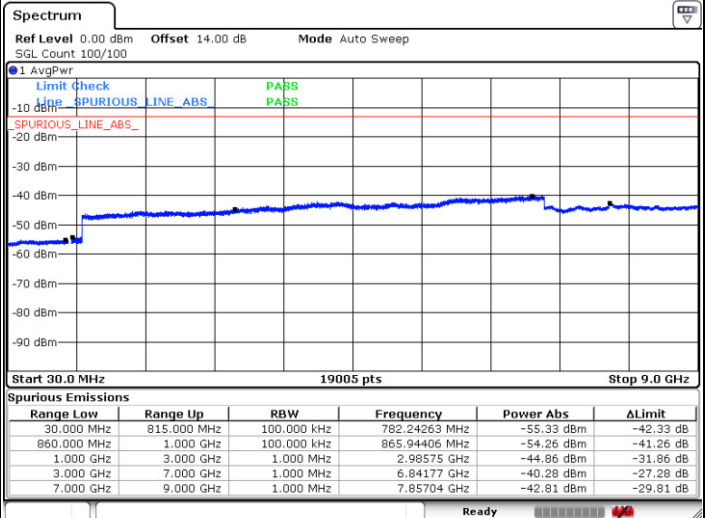

Date: 7.AUG.2017 23:08:39

Date: 7.AUG.2017 23:09:35

LTE Band 4 / 20MHz

Lowest Channel / QPSK

Lowest Channel / 16QAM

Date: 7.AUG.2017 23:15:46

Date: 7.AUG.2017 23:16:42

LTE Band 4 / 20MHz

Middle Channel / QPSK

Middle Channel / 16QAM

Date: 7.AUG.2017 23:18:18

Date: 7.AUG.2017 23:19:14

Highest Channel / QPSK

Highest Channel / 16QAM

Date: 7.AUG.2017 23:25:25

Date: 7.AUG.2017 23:26:21

LTE Band 5 / 1.4MHz

Lowest Channel / QPSK

Lowest Channel / 16QAM

Date: 21.AUG.2017 10:14:17

Date: 21.AUG.2017 10:15:10

Middle Channel / QPSK

Middle Channel / 16QAM

Date: 21.AUG.2017 10:16:43

Date: 21.AUG.2017 10:17:36

LTE Band 5 / 1.4MHz

Highest Channel / QPSK

Date: 21 AUG 2017 10:25:40

Highest Channel / 16QAM

Date: 21 AUG 2017 10:26:34

LTE Band 5 / 3MHz

Lowest Channel / QPSK