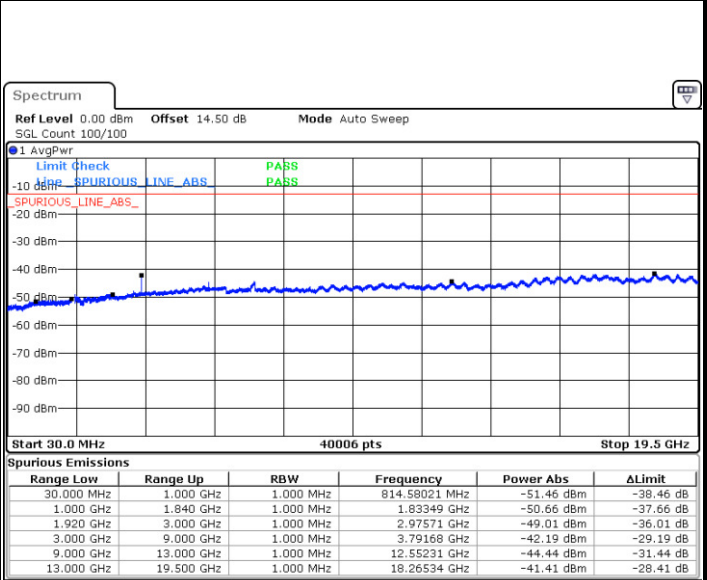

LTE Band 2 / 15MHz

Lowest Channel / QPSK

Lowest Channel / 16QAM

Date: 7.AUG.2017 20:23:42

Date: 7.AUG.2017 20:24:37

Middle Channel / QPSK

Middle Channel / 16QAM

Date: 7.AUG.2017 20:26:14

Date: 7.AUG.2017 20:27:10

LTE Band 2 / 15MHz

Highest Channel / QPSK

Date: 7.AUG.2017 20:33:22

Highest Channel / 16QAM

Date: 7.AUG.2017 20:34:17

LTE Band 2 / 20MHz

Lowest Channel / QPSK

Date: 7.AUG.2017 20:40:30

Lowest Channel / 16QAM

Date: 7.AUG.2017 20:41:26

LTE Band 2 / 20MHz

Middle Channel / QPSK

Middle Channel / 16QAM

Date: 7.AUG.2017 20:43:02

Date: 7.AUG.2017 20:43:58

Highest Channel / QPSK

Highest Channel / 16QAM

Date: 7.AUG.2017 20:50:10

Date: 7.AUG.2017 20:51:06

LTE Band 4 / 1.4MHz

Lowest Channel / QPSK

Lowest Channel / 16QAM

Date: 7.AUG.2017 21:10:52