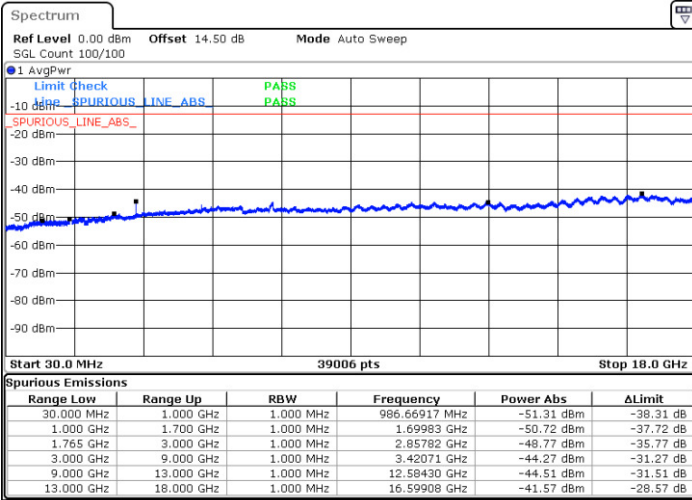

Highest Channel / 16QAM

Date: 7.AUG.2017 21:21:27

LTE Band 4 / 3MHz

Lowest Channel / QPSK

Date: 7.AUG.2017 21:44:49

Lowest Channel / 16QAM

Date: 7.AUG.2017 21:45:45

LTE Band 4 / 3MHz

Middle Channel / QPSK

Middle Channel / 16QAM

Date: 7.AUG.2017 21:47:21

Date: 7.AUG.2017 21:48:17

Highest Channel / QPSK

Highest Channel / 16QAM

Date: 7.AUG.2017 21:54:29

Date: 7.AUG.2017 21:55:24

LTE Band 4 / 5MHz

Lowest Channel / QPSK

Lowest Channel / 16QAM

Date: 7.AUG.2017 22:01:35

Date: 7.AUG.2017 22:02:31

Middle Channel / QPSK

Middle Channel / 16QAM

Date: 7.AUG.2017 22:04:08