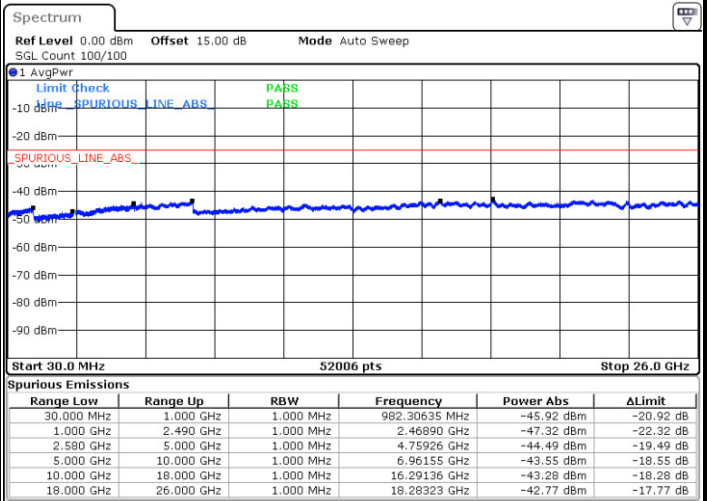

Highest Channel / 16QAM

Date: 21 AUG 2017 13:41:15

LTE Band 5 / 10MHz

Lowest Channel / QPSK

Date: 21 AUG 2017 13:50:12

Lowest Channel / 16QAM

Date: 21 AUG 2017 13:51:05

LTE Band 5 / 10MHz

Middle Channel / QPSK

Middle Channel / 16QAM

Date: 21 AUG.2017 13:52:38

Date: 21 AUG.2017 13:53:31

Highest Channel / QPSK

Highest Channel / 16QAM

Date: 21 AUG.2017 14:01:35

Date: 21 AUG.2017 14:02:28

LTE Band 7 / 5MHz

Lowest Channel / QPSK

Lowest Channel / 16QAM

Date: 9 AUG.2017 00:54:06

Date: 9 AUG.2017 00:54:59

Middle Channel / QPSK

Middle Channel / 16QAM

Date: 9 AUG.2017 00:56:33

Date: 9 AUG.2017 00:57:27

LTE Band 7 / 5MHz

Highest Channel / QPSK

Date: 9 AUG.2017 01:03:38

Highest Channel / 16QAM

Date: 9 AUG.2017 01:04:31

LTE Band 7 / 10MHz

Lowest Channel / QPSK