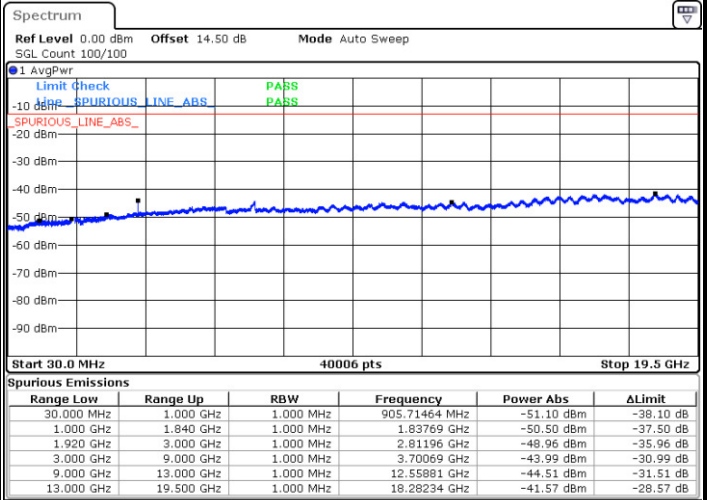

LTE Band 2 / 5MHz

Lowest Channel / QPSK

Lowest Channel / 16QAM

Date: 7.AUG.2017 19:50:03

Date: 7.AUG.2017 19:50:59

Middle Channel / QPSK

Middle Channel / 16QAM

Date: 7.AUG.2017 19:52:35

Date: 7.AUG.2017 19:53:31

LTE Band 2 / 5MHz

Highest Channel / QPSK

Highest Channel / 16QAM

LTE Band 2 / 10MHz

Lowest Channel / QPSK

Lowest Channel / 16QAM

LTE Band 2 / 10MHz