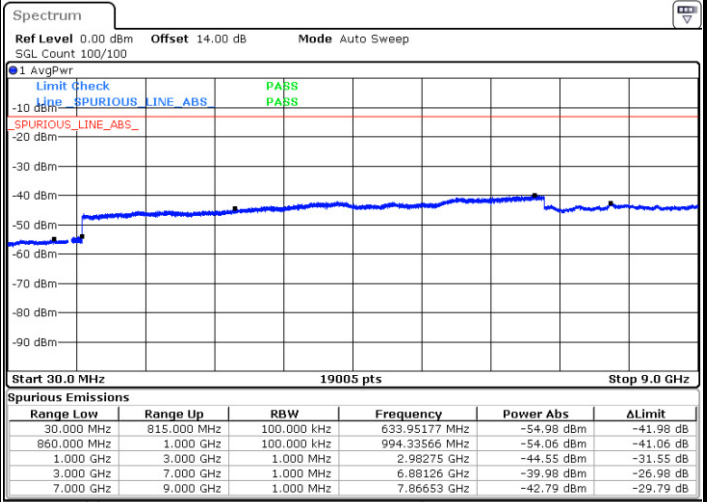

Highest Channel / QPSK

Highest Channel / 16QAM

Date: 21.AUG.2017 10:48:43

Date: 21.AUG.2017 10:49:37

LTE Band 5 / 5MHz

Lowest Channel / QPSK

Lowest Channel / 16QAM

Date: 21.AUG.2017 13:28:57

Date: 21.AUG.2017 13:29:50

Middle Channel / QPSK

Middle Channel / 16QAM

Date: 21.AUG.2017 13:31:23

Date: 21.AUG.2017 13:32:17

LTE Band 5 / 5MHz

Highest Channel / QPSK

Date: 21 AUG 2017 13:40:22

Highest Channel / 16QAM

Date: 21 AUG 2017 13:41:15

LTE Band 5 / 10MHz

Lowest Channel / QPSK

Date: 21 AUG 2017 13:50:12

Lowest Channel / 16QAM

Date: 21 AUG 2017 13:51:05

LTE Band 5 / 10MHz

Middle Channel / QPSK

Middle Channel / 16QAM

Date: 21 AUG.2017 13:52:38

Date: 21 AUG.2017 13:53:31

Highest Channel / QPSK

Highest Channel / 16QAM

Date: 21 AUG.2017 14:01:35

Date: 21 AUG.2017 14:02:28