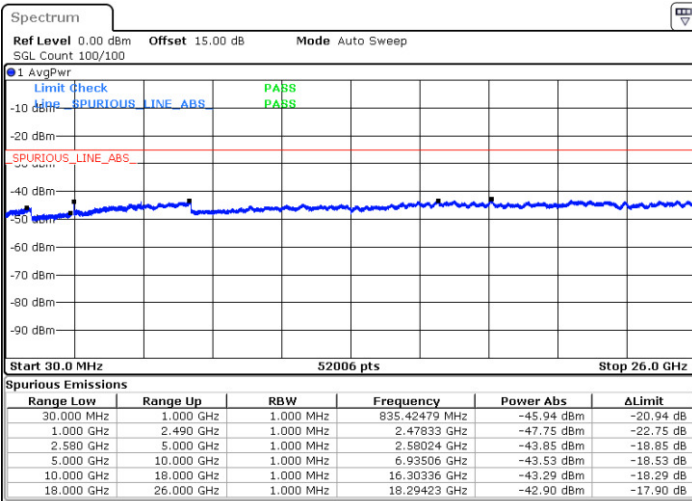

Date: 9 AUG.2017 00:57:27

LTE Band 7 / 5MHz

Highest Channel / QPSK

Date: 9 AUG.2017 01:03:38

Highest Channel / 16QAM

Date: 9 AUG.2017 01:04:31

LTE Band 7 / 10MHz

Lowest Channel / QPSK

Date: 9 AUG.2017 01:10:42

Lowest Channel / 16QAM

Date: 9 AUG.2017 01:11:36

LTE Band 7 / 10MHz

Middle Channel / QPSK

Middle Channel / 16QAM

Date: 9.AUG.2017 01:13:09

Date: 9.AUG.2017 01:14:03

Highest Channel / QPSK

Highest Channel / 16QAM

Date: 9.AUG.2017 01:20:14

Date: 9.AUG.2017 01:21:08