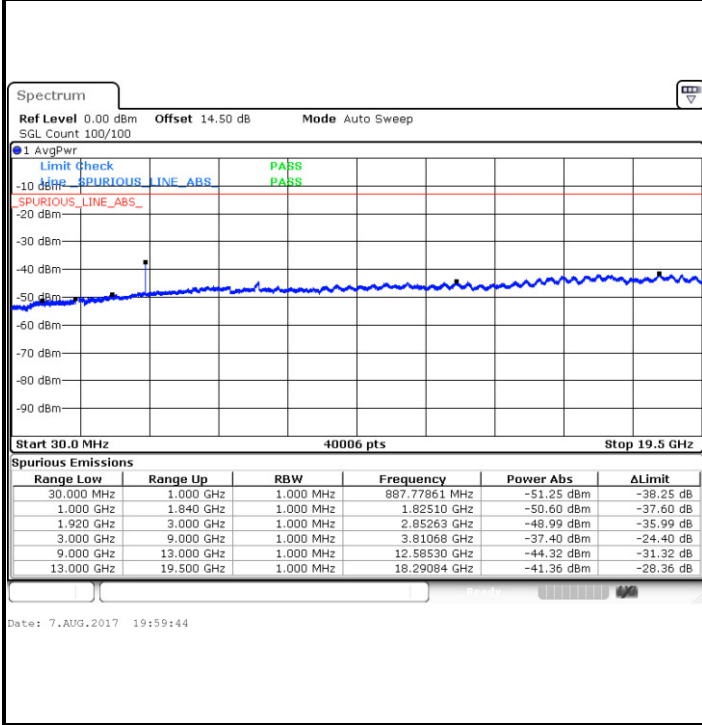

LTE Band 2 / 5MHz

Lowest Channel / QPSK

Lowest Channel / 16QAM

Date: 7.AUG.2017 19:50:03

Date: 7.AUG.2017 19:50:59

Middle Channel / QPSK

Middle Channel / 16QAM

Date: 7.AUG.2017 19:52:35

Date: 7.AUG.2017 19:53:31

LTE Band 2 / 5MHz

Highest Channel / QPSK

Highest Channel / 16QAM

LTE Band 2 / 10MHz

Lowest Channel / QPSK

Lowest Channel / 16QAM

LTE Band 2 / 10MHz