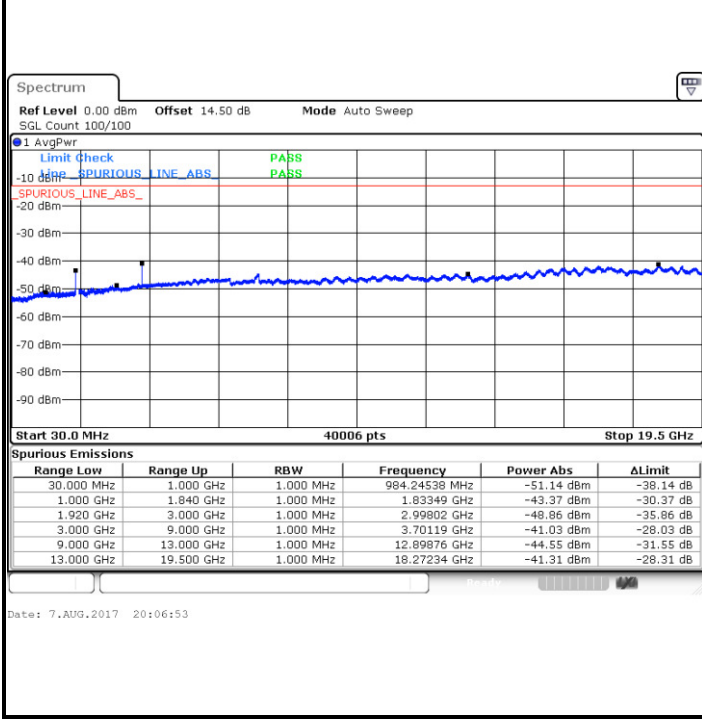

LTE Band 2 / 5MHz

Lowest Channel / QPSK

Lowest Channel / 16QAM

Date: 7.AUG.2017 19:50:03

Date: 7.AUG.2017 19:50:59

Middle Channel / QPSK

Middle Channel / 16QAM

Date: 7.AUG.2017 19:52:35

Date: 7.AUG.2017 19:53:31

LTE Band 2 / 5MHz

Highest Channel / QPSK

Highest Channel / 16QAM

LTE Band 2 / 10MHz

Lowest Channel / QPSK

Lowest Channel / 16QAM

LTE Band 2 / 10MHz

LTE Band 2 / 15MHz

Lowest Channel / QPSK

Lowest Channel / 16QAM

Date: 7.AUG.2017 20:23:42

Date: 7.AUG.2017 20:24:37

Middle Channel / QPSK

Middle Channel / 16QAM

Date: 7.AUG.2017 20:26:14