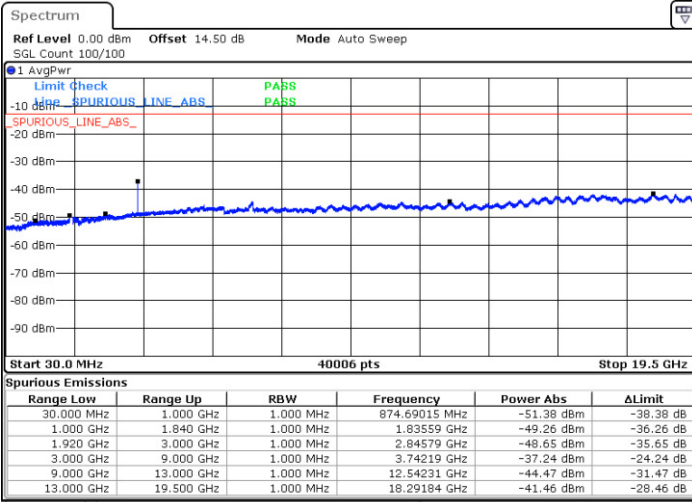

Date: 7.AUG.2017 20:27:10

LTE Band 2 / 15MHz

Highest Channel / QPSK

Date: 7.AUG.2017 20:33:22

Highest Channel / 16QAM

Date: 7.AUG.2017 20:34:17

LTE Band 2 / 20MHz

Lowest Channel / QPSK

Date: 7.AUG.2017 20:40:30

Lowest Channel / 16QAM

Date: 7.AUG.2017 20:41:26

LTE Band 2 / 20MHz

Middle Channel / QPSK

Middle Channel / 16QAM

Date: 7.AUG.2017 20:43:02

Date: 7.AUG.2017 20:43:58

Highest Channel / QPSK

Highest Channel / 16QAM

Date: 7.AUG.2017 20:50:10

Date: 7.AUG.2017 20:51:06

LTE Band 4 / 1.4MHz

Lowest Channel / QPSK

Lowest Channel / 16QAM

Date: 7.AUG.2017 21:10:52