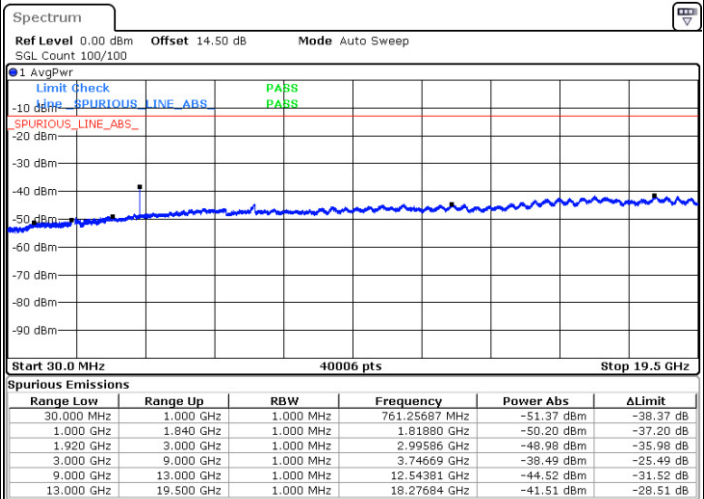

LTE Band 2 / 15MHz

Lowest Channel / QPSK

Lowest Channel / 16QAM

Date: 7.AUG.2017 20:23:42

Date: 7.AUG.2017 20:24:37

Middle Channel / QPSK

Middle Channel / 16QAM

Date: 7.AUG.2017 20:26:14

Date: 7.AUG.2017 20:27:10

LTE Band 2 / 15MHz

Highest Channel / QPSK

Date: 7.AUG.2017 20:33:22

Highest Channel / 16QAM

Date: 7.AUG.2017 20:34:17

LTE Band 2 / 20MHz

Lowest Channel / QPSK