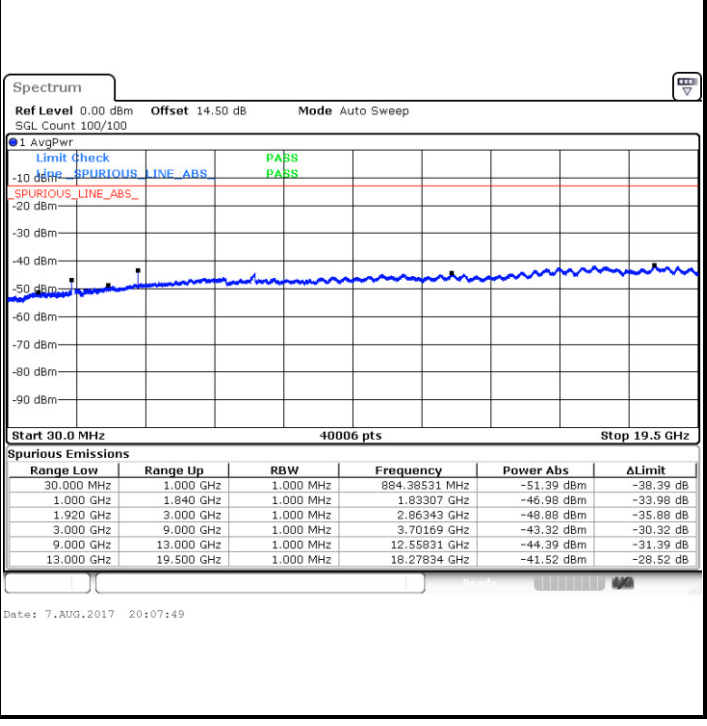

LTE Band 2 / 5MHz

Lowest Channel / QPSK

Lowest Channel / 16QAM

Date: 7.AUG.2017 19:50:03

Date: 7.AUG.2017 19:50:59

Middle Channel / QPSK

Middle Channel / 16QAM

Date: 7.AUG.2017 19:52:35

Date: 7.AUG.2017 19:53:31

LTE Band 2 / 5MHz

Highest Channel / QPSK

Highest Channel / 16QAM

LTE Band 2 / 10MHz

Lowest Channel / QPSK

Lowest Channel / 16QAM

LTE Band 2 / 10MHz

LTE Band 2 / 15MHz

Lowest Channel / QPSK

Lowest Channel / 16QAM

Date: 7.AUG.2017 20:23:42

Date: 7.AUG.2017 20:24:37

Middle Channel / QPSK

Middle Channel / 16QAM

Date: 7.AUG.2017 20:26:14