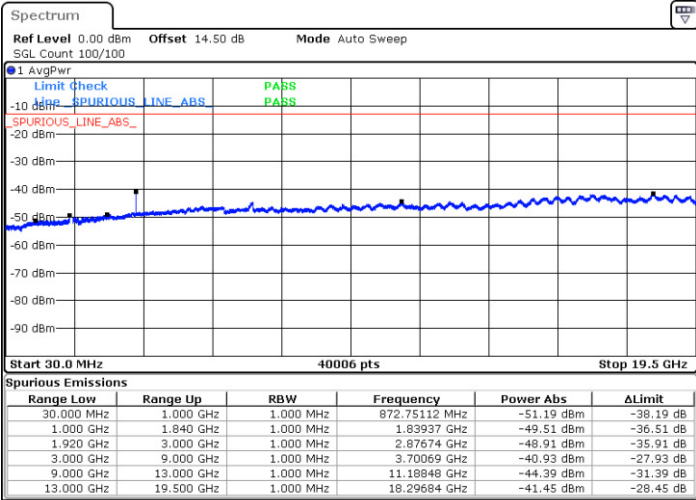

LTE Band 2 / 5MHz

Lowest Channel / QPSK

Lowest Channel / 16QAM

Date: 7.AUG.2017 19:50:03

Date: 7.AUG.2017 19:50:59

Middle Channel / QPSK

Middle Channel / 16QAM

Date: 7.AUG.2017 19:52:35

Date: 7.AUG.2017 19:53:31

LTE Band 2 / 5MHz

Highest Channel / QPSK

Highest Channel / 16QAM

LTE Band 2 / 10MHz

Lowest Channel / QPSK

Lowest Channel / 16QAM

LTE Band 2 / 10MHz