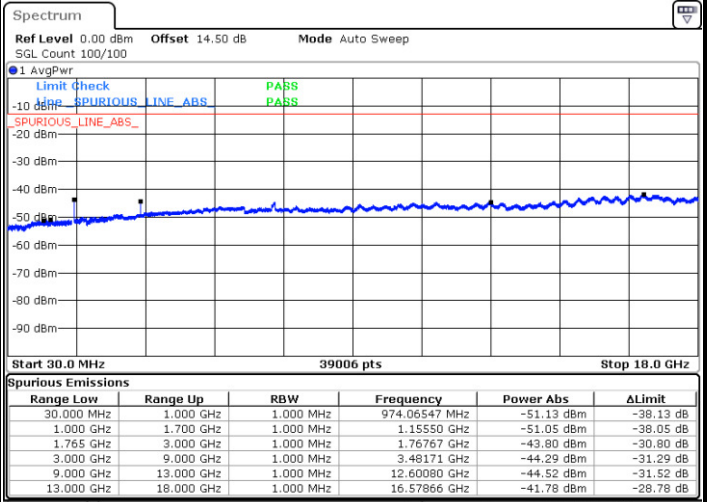

Highest Channel / QPSK

Highest Channel / 16QAM

Date: 7.AUG.2017 22:51:53

Date: 7.AUG.2017 22:52:49

LTE Band 4 / 15MHz

Lowest Channel / QPSK

Lowest Channel / 16QAM

Date: 7.AUG.2017 22:59:01

Date: 7.AUG.2017 22:59:56

Middle Channel / QPSK

Middle Channel / 16QAM

Date: 7.AUG.2017 23:01:32

Date: 7.AUG.2017 23:02:28

LTE Band 4 / 15MHz

Highest Channel / QPSK

Highest Channel / 16QAM

Date: 7.AUG.2017 23:08:39

Date: 7.AUG.2017 23:09:35

LTE Band 4 / 20MHz

Lowest Channel / QPSK

Lowest Channel / 16QAM

Date: 7.AUG.2017 23:15:46

Date: 7.AUG.2017 23:16:42

LTE Band 4 / 20MHz