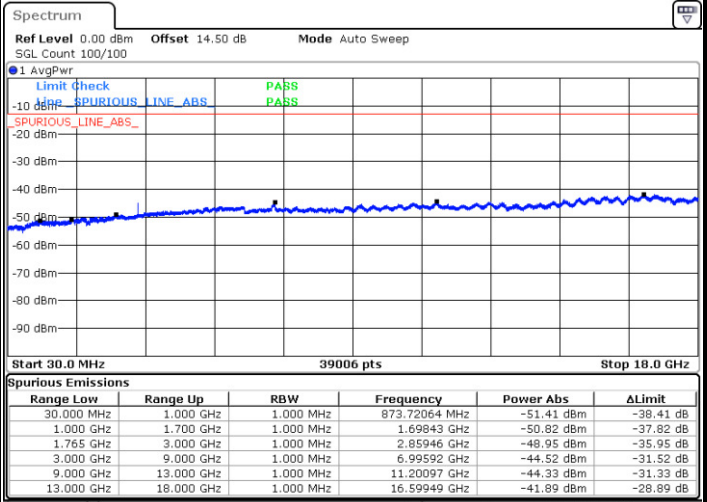

Date: 7.AUG.2017 20:40:30

Lowest Channel / 16QAM

Date: 7.AUG.2017 20:41:26

LTE Band 2 / 20MHz

Middle Channel / QPSK

Middle Channel / 16QAM

Date: 7.AUG.2017 20:43:02

Date: 7.AUG.2017 20:43:58

Highest Channel / QPSK

Highest Channel / 16QAM

Date: 7.AUG.2017 20:50:10

Date: 7.AUG.2017 20:51:06

LTE Band 4 / 1.4MHz

Lowest Channel / QPSK

Lowest Channel / 16QAM

Date: 7.AUG.2017 21:10:52

Date: 7.AUG.2017 21:11:48

Middle Channel / QPSK

Middle Channel / 16QAM

Date: 7.AUG.2017 21:13:24

Date: 7.AUG.2017 21:14:20

LTE Band 4 / 1.4MHz

Highest Channel / QPSK

Date: 7.AUG.2017 21:20:32

Highest Channel / 16QAM

Date: 7.AUG.2017 21:21:27

LTE Band 4 / 3MHz

Lowest Channel / QPSK

Date: 7.AUG.2017 21:44:49

Lowest Channel / 16QAM

Date: 7.AUG.2017 21:45:45

LTE Band 4 / 3MHz