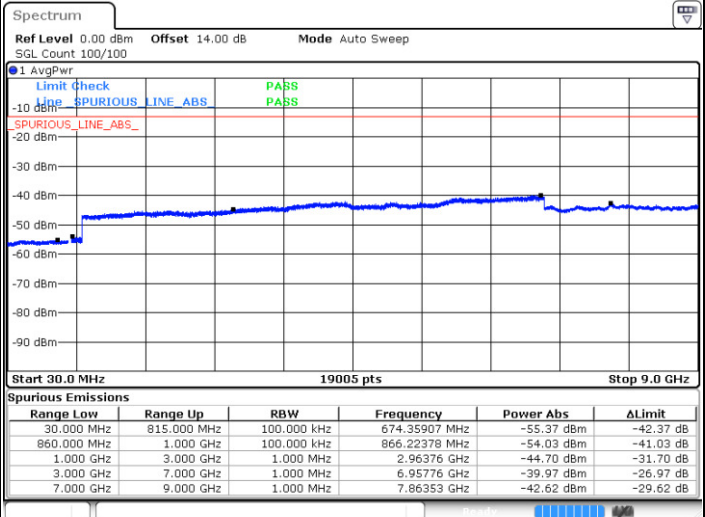

LTE Band 5 / 1.4MHz

Lowest Channel / QPSK

Lowest Channel / 16QAM

Date: 21.AUG.2017 10:14:17

Date: 21.AUG.2017 10:15:10

Middle Channel / QPSK

Middle Channel / 16QAM

Date: 21.AUG.2017 10:16:43

Date: 21.AUG.2017 10:17:36

LTE Band 5 / 1.4MHz

Highest Channel / QPSK

Date: 21 AUG 2017 10:25:40

Highest Channel / 16QAM

Date: 21 AUG 2017 10:26:34

LTE Band 5 / 3MHz

Lowest Channel / QPSK