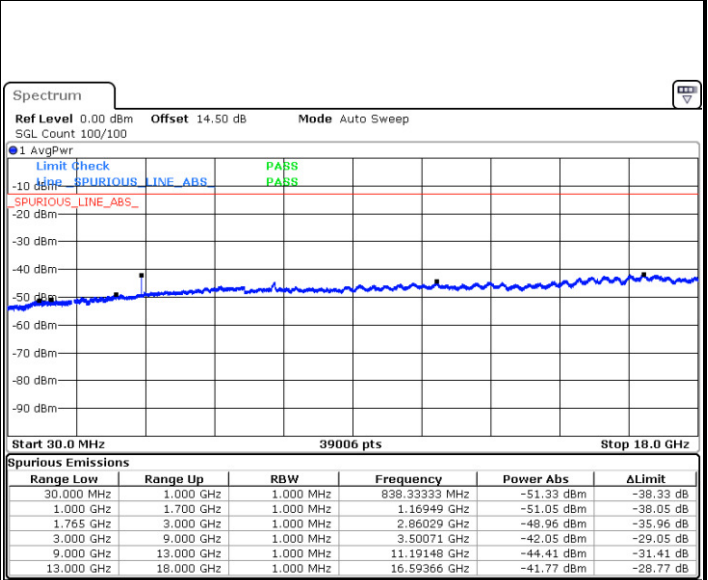

LTE Band 4 / 5MHz

Lowest Channel / QPSK

Lowest Channel / 16QAM

Date: 7.AUG.2017 22:01:35

Date: 7.AUG.2017 22:02:31

Middle Channel / QPSK

Middle Channel / 16QAM

Date: 7.AUG.2017 22:04:08

Date: 7.AUG.2017 22:05:04

LTE Band 4 / 5MHz

Highest Channel / QPSK

Date: 7.AUG.2017 22:11:16

Highest Channel / 16QAM

Date: 7.AUG.2017 22:12:11

LTE Band 4 / 10MHz

Lowest Channel / QPSK

Date: 7.AUG.2017 22:42:14

Lowest Channel / 16QAM

Date: 7.AUG.2017 22:43:10

LTE Band 4 / 10MHz

Middle Channel / QPSK

Middle Channel / 16QAM

Date: 7.AUG.2017 22:44:46

Date: 7.AUG.2017 22:45:42