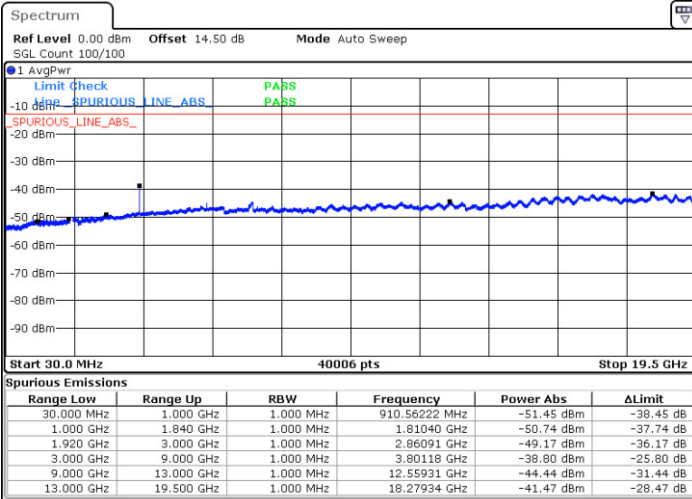

Date: 7.AUG.2017 19:53:31

LTE Band 2 / 5MHz

Highest Channel / QPSK

Highest Channel / 16QAM

LTE Band 2 / 10MHz

Lowest Channel / QPSK

Lowest Channel / 16QAM

LTE Band 2 / 10MHz

Middle Channel / QPSK

Middle Channel / 16QAM

Date: 7.AUG.2017 20:09:25

Date: 7.AUG.2017 20:10:21

Highest Channel / QPSK

Highest Channel / 16QAM

Date: 7.AUG.2017 20:16:34

Date: 7.AUG.2017 20:17:30

LTE Band 2 / 15MHz

Lowest Channel / QPSK

Lowest Channel / 16QAM

Date: 7.AUG.2017 20:23:42

Date: 7.AUG.2017 20:24:37

Middle Channel / QPSK

Middle Channel / 16QAM

Date: 7.AUG.2017 20:26:14