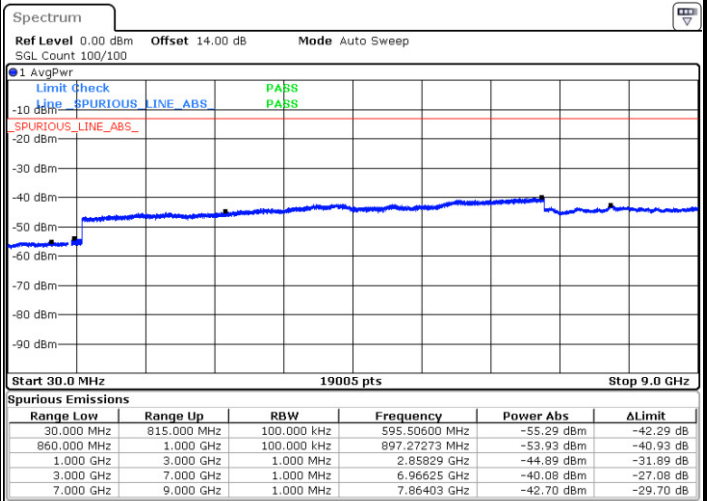

Date: 21.AUG.2017 10:17:36

LTE Band 5 / 1.4MHz

Highest Channel / QPSK

Date: 21 AUG 2017 10:25:40

Highest Channel / 16QAM

Date: 21 AUG 2017 10:26:34

LTE Band 5 / 3MHz

Lowest Channel / QPSK

Date: 21 AUG 2017 10:37:20

Lowest Channel / 16QAM

Date: 21 AUG 2017 10:38:14

LTE Band 5 / 3MHz

Middle Channel / QPSK

Middle Channel / 16QAM

Date: 21.AUG.2017 10:39:46

Date: 21.AUG.2017 10:40:39

Highest Channel / QPSK

Highest Channel / 16QAM

Date: 21.AUG.2017 10:48:43

Date: 21.AUG.2017 10:49:37

LTE Band 5 / 5MHz

Lowest Channel / QPSK

Lowest Channel / 16QAM

Date: 21.AUG.2017 13:28:57