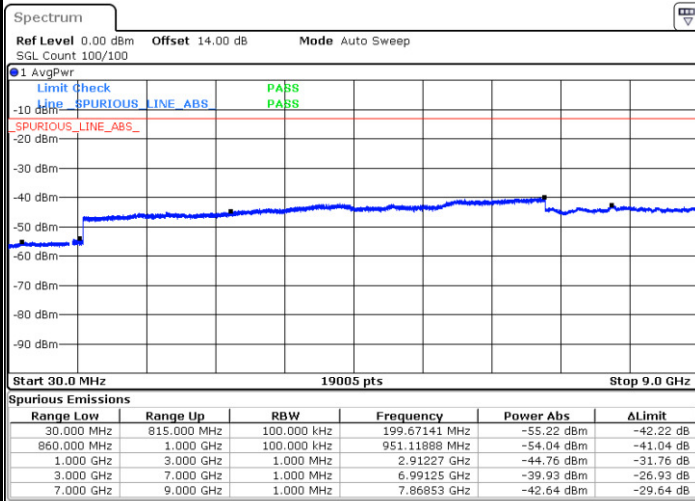

Date: 21 AUG 2017 10:37:20

Lowest Channel / 16QAM

Date: 21 AUG 2017 10:38:14

LTE Band 5 / 3MHz

Middle Channel / QPSK

Middle Channel / 16QAM

Date: 21.AUG.2017 10:39:46

Date: 21.AUG.2017 10:40:39

Highest Channel / QPSK

Highest Channel / 16QAM

Date: 21.AUG.2017 10:48:43

Date: 21.AUG.2017 10:49:37

LTE Band 5 / 5MHz

Lowest Channel / QPSK

Lowest Channel / 16QAM

Date: 21.AUG.2017 13:28:57

Date: 21.AUG.2017 13:29:50

Middle Channel / QPSK

Middle Channel / 16QAM

Date: 21.AUG.2017 13:31:23

Date: 21.AUG.2017 13:32:17

LTE Band 5 / 5MHz

Highest Channel / QPSK

Date: 21 AUG 2017 13:40:22

Highest Channel / 16QAM

Date: 21 AUG 2017 13:41:15

LTE Band 5 / 10MHz

Lowest Channel / QPSK

Date: 21 AUG 2017 13:50:12

Lowest Channel / 16QAM

Date: 21 AUG 2017 13:51:05

LTE Band 5 / 10MHz