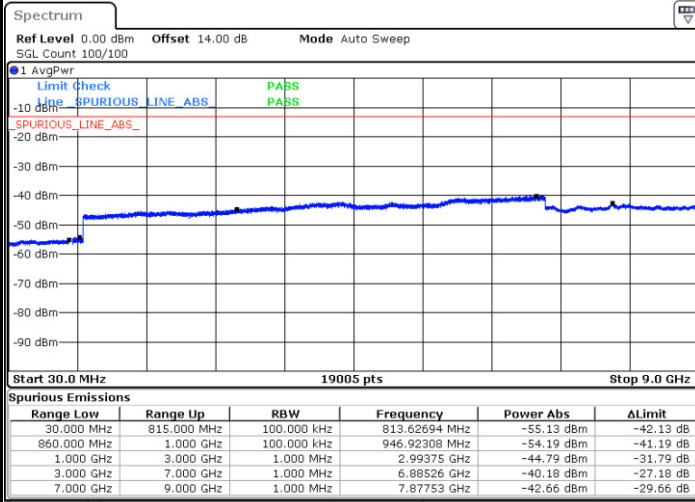

LTE Band 5 / 1.4MHz

Lowest Channel / QPSK

Lowest Channel / 16QAM

Date: 21.AUG.2017 10:14:17

Date: 21.AUG.2017 10:15:10

Middle Channel / QPSK

Middle Channel / 16QAM

Date: 21.AUG.2017 10:16:43

Date: 21.AUG.2017 10:17:36

LTE Band 5 / 1.4MHz

Highest Channel / QPSK

Date: 21 AUG 2017 10:25:40

Highest Channel / 16QAM

Date: 21 AUG 2017 10:26:34

LTE Band 5 / 3MHz

Lowest Channel / QPSK