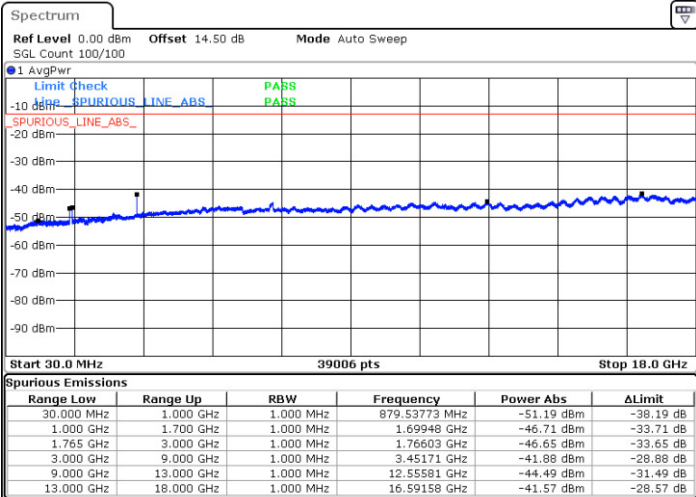

Date: 7.AUG.2017 22:42:14

Lowest Channel / 16QAM

Date: 7.AUG.2017 22:43:10

LTE Band 4 / 10MHz

Middle Channel / QPSK

Middle Channel / 16QAM

Date: 7.AUG.2017 22:44:46

Date: 7.AUG.2017 22:45:42

Highest Channel / QPSK

Highest Channel / 16QAM

Date: 7.AUG.2017 22:51:53

Date: 7.AUG.2017 22:52:49

LTE Band 4 / 15MHz

Lowest Channel / QPSK

Lowest Channel / 16QAM

Date: 7.AUG.2017 22:59:01

Date: 7.AUG.2017 22:59:56

Middle Channel / QPSK

Middle Channel / 16QAM

Date: 7.AUG.2017 23:01:32

Date: 7.AUG.2017 23:02:28

LTE Band 4 / 15MHz

Highest Channel / QPSK

Highest Channel / 16QAM