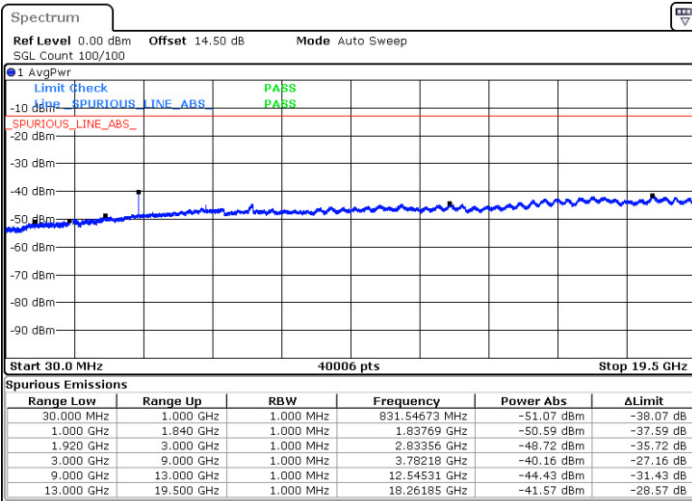

Date: 7.AUG.2017 20:27:10

LTE Band 2 / 15MHz

Highest Channel / QPSK

Date: 7.AUG.2017 20:33:22

Highest Channel / 16QAM

Date: 7.AUG.2017 20:34:17

LTE Band 2 / 20MHz

Lowest Channel / QPSK

Date: 7.AUG.2017 20:40:30

Lowest Channel / 16QAM

Date: 7.AUG.2017 20:41:26

LTE Band 2 / 20MHz

Middle Channel / QPSK

Middle Channel / 16QAM

Date: 7.AUG.2017 20:43:02

Date: 7.AUG.2017 20:43:58

Highest Channel / QPSK

Highest Channel / 16QAM

Date: 7.AUG.2017 20:50:10

Date: 7.AUG.2017 20:51:06

LTE Band 4 / 1.4MHz

Lowest Channel / QPSK

Lowest Channel / 16QAM

Date: 7.AUG.2017 21:10:52