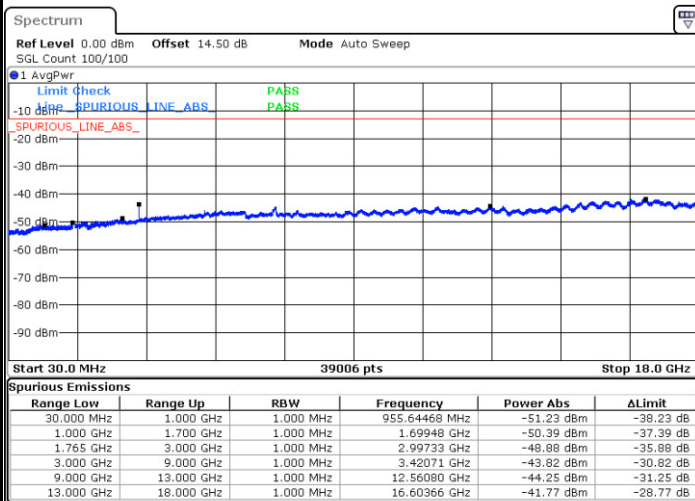

Highest Channel / QPSK

Highest Channel / 16QAM

Date: 7.AUG.2017 20:50:10

Date: 7.AUG.2017 20:51:06

LTE Band 4 / 1.4MHz

Lowest Channel / QPSK

Lowest Channel / 16QAM

Date: 7.AUG.2017 21:10:52

Date: 7.AUG.2017 21:11:48

Middle Channel / QPSK

Middle Channel / 16QAM

Date: 7.AUG.2017 21:13:24

Date: 7.AUG.2017 21:14:20

LTE Band 4 / 1.4MHz

Highest Channel / QPSK

Date: 7.AUG.2017 21:20:32

Highest Channel / 16QAM

Date: 7.AUG.2017 21:21:27

LTE Band 4 / 3MHz

Lowest Channel / QPSK

Date: 7.AUG.2017 21:44:49

Lowest Channel / 16QAM

Date: 7.AUG.2017 21:45:45

LTE Band 4 / 3MHz