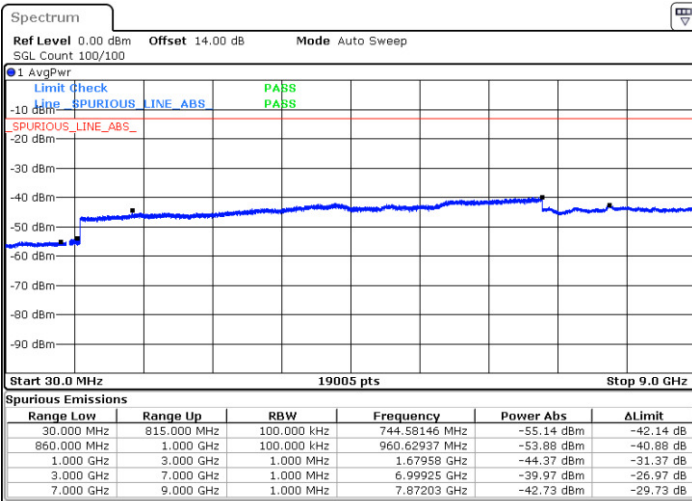

Highest Channel / 16QAM

Date: 21 AUG 2017 13:41:15

LTE Band 5 / 10MHz

Lowest Channel / QPSK

Date: 21 AUG 2017 13:50:12

Lowest Channel / 16QAM

Date: 21 AUG 2017 13:51:05

LTE Band 5 / 10MHz

Middle Channel / QPSK

Middle Channel / 16QAM

Date: 21 AUG.2017 13:52:38

Date: 21 AUG.2017 13:53:31

Highest Channel / QPSK

Highest Channel / 16QAM

Date: 21 AUG.2017 14:01:35

Date: 21 AUG.2017 14:02:28

LTE Band 7 / 5MHz

Lowest Channel / QPSK

Lowest Channel / 16QAM

Date: 9 AUG.2017 00:54:06

Date: 9 AUG.2017 00:54:59

Middle Channel / QPSK

Middle Channel / 16QAM

Date: 9 AUG.2017 00:56:33

Date: 9 AUG.2017 00:57:27

LTE Band 7 / 5MHz

Highest Channel / QPSK

Date: 9 AUG.2017 01:03:38

Highest Channel / 16QAM

Date: 9 AUG.2017 01:04:31

LTE Band 7 / 10MHz

Lowest Channel / QPSK