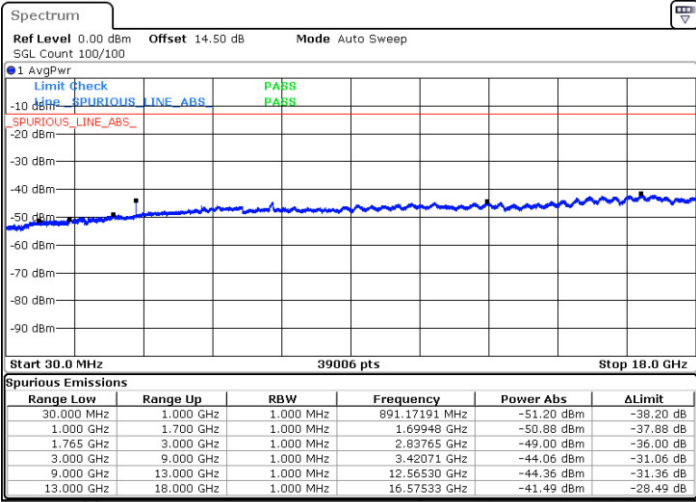

Date: 7.AUG.2017 20:40:30

Lowest Channel / 16QAM

Date: 7.AUG.2017 20:41:26

LTE Band 2 / 20MHz

Middle Channel / QPSK

Middle Channel / 16QAM

Date: 7.AUG.2017 20:43:02

Date: 7.AUG.2017 20:43:58

Highest Channel / QPSK

Highest Channel / 16QAM

Date: 7.AUG.2017 20:50:10

Date: 7.AUG.2017 20:51:06

LTE Band 4 / 1.4MHz

Lowest Channel / QPSK

Lowest Channel / 16QAM

Date: 7.AUG.2017 21:10:52

Date: 7.AUG.2017 21:11:48

Middle Channel / QPSK

Middle Channel / 16QAM

Date: 7.AUG.2017 21:13:24

Date: 7.AUG.2017 21:14:20

LTE Band 4 / 1.4MHz

Highest Channel / QPSK

Date: 7.AUG.2017 21:20:32

Highest Channel / 16QAM

Date: 7.AUG.2017 21:21:27

LTE Band 4 / 3MHz

Lowest Channel / QPSK

Date: 7.AUG.2017 21:44:49

Lowest Channel / 16QAM

Date: 7.AUG.2017 21:45:45

LTE Band 4 / 3MHz