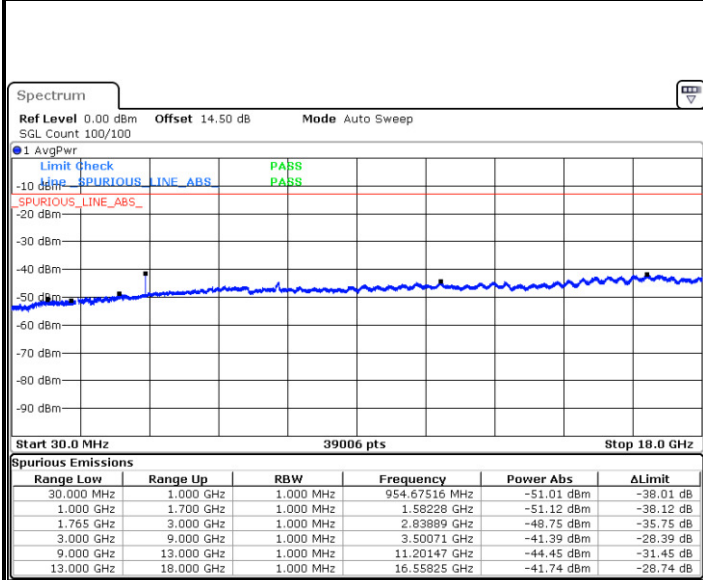

LTE Band 4 / 5MHz

Lowest Channel / QPSK

Lowest Channel / 16QAM

Date: 7.AUG.2017 22:01:35

Date: 7.AUG.2017 22:02:31

Middle Channel / QPSK

Middle Channel / 16QAM

Date: 7.AUG.2017 22:04:08

Date: 7.AUG.2017 22:05:04

LTE Band 4 / 5MHz

Highest Channel / QPSK

Date: 7.AUG.2017 22:11:16

Highest Channel / 16QAM

Date: 7.AUG.2017 22:12:11

LTE Band 4 / 10MHz

Lowest Channel / QPSK