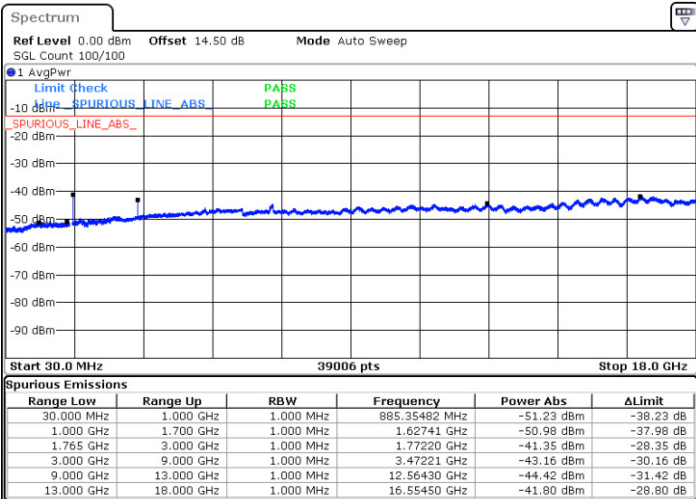

Date: 7.AUG.2017 23:08:39

Date: 7.AUG.2017 23:09:35

LTE Band 4 / 20MHz

Lowest Channel / QPSK

Lowest Channel / 16QAM

Date: 7.AUG.2017 23:15:46

Date: 7.AUG.2017 23:16:42

LTE Band 4 / 20MHz

Middle Channel / QPSK

Middle Channel / 16QAM

Date: 7.AUG.2017 23:18:18

Date: 7.AUG.2017 23:19:14

Highest Channel / QPSK

Highest Channel / 16QAM

Date: 7.AUG.2017 23:25:25

Date: 7.AUG.2017 23:26:21

LTE Band 5 / 1.4MHz

Lowest Channel / QPSK

Lowest Channel / 16QAM

Date: 21.AUG.2017 10:14:17

Date: 21.AUG.2017 10:15:10

Middle Channel / QPSK

Middle Channel / 16QAM

Date: 21.AUG.2017 10:16:43