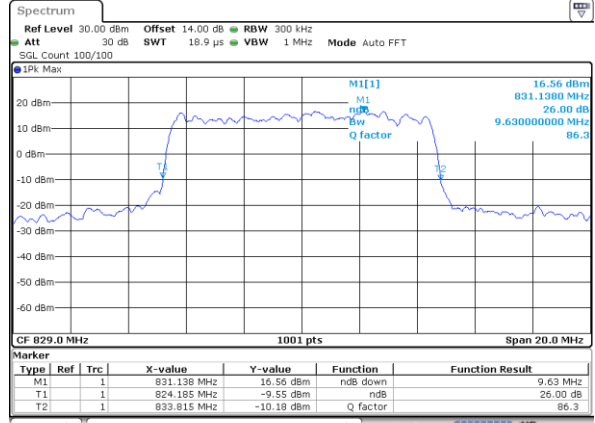

Date: 21 AUG 2017 13:21:21

Lowest Channel / 5MHz / 16QAM

Date: 21 AUG 2017 13:21:32

Middle Channel / 5MHz / QPSK

Date: 21 AUG 2017 13:30:20

Middle Channel / 5MHz / 16QAM

Date: 21 AUG 2017 13:30:30

Highest Channel / 5MHz / QPSK

Date: 21 AUG 2017 13:32:46

Highest Channel / 5MHz / 16QAM

Date: 21 AUG 2017 13:32:56

LTE Band 5

Lowest Channel / 10MHz / QPSK

Date: 21 AUG 2017 13:42:37

Lowest Channel / 10MHz / 16QAM

Date: 21 AUG 2017 13:42:47

Middle Channel / 10MHz / QPSK

Date: 21 AUG 2017 13:51:35

Middle Channel / 10MHz / 16QAM

Date: 21 AUG 2017 13:51:45

Highest Channel / 10MHz / QPSK

Date: 21 AUG 2017 13:54:00

Highest Channel / 10MHz / 16QAM

Date: 21 AUG 2017 13:54:10