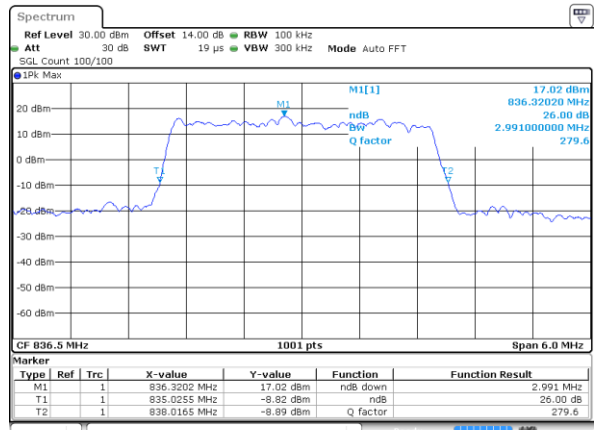

Date: 21 AUG 2017 10:18:15

LTE Band 5

Lowest Channel / 3MHz / QPSK

Date: 21 AUG 2017 10:29:45

Lowest Channel / 3MHz / 16QAM

Date: 21 AUG 2017 10:29:56

Middle Channel / 3MHz / QPSK

Date: 21 AUG 2017 10:38:43

Middle Channel / 3MHz / 16QAM

Date: 21 AUG 2017 10:38:53

Highest Channel / 3MHz / QPSK

Date: 21 AUG 2017 10:41:09

Highest Channel / 3MHz / 16QAM

Date: 21 AUG 2017 10:41:18

LTE Band 5

Lowest Channel / 5MHz / QPSK