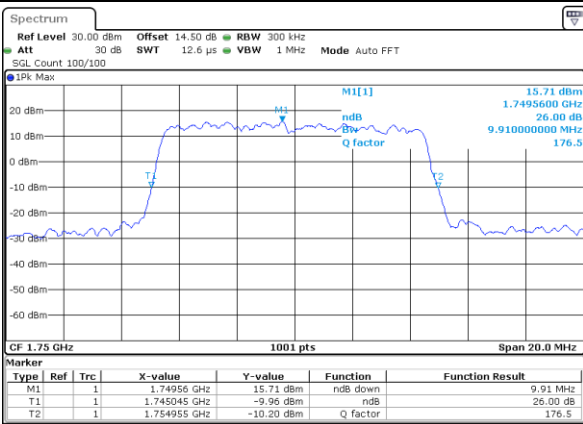

Highest Channel / 5MHz / QPSK

Date: 7_AUG.2017 22:05:34

Highest Channel / 5MHz / 16QAM

Date: 7_AUG.2017 22:05:44

LTE Band 4

Lowest Channel / 10MHz / QPSK

Date: 7_AUG.2017 22:36:33

Lowest Channel / 10MHz / 16QAM

Date: 7_AUG.2017 22:36:43

Middle Channel / 10MHz / QPSK

Date: 7_AUG.2017 22:43:40

Middle Channel / 10MHz / 16QAM

Date: 7_AUG.2017 22:43:50

Highest Channel / 10MHz / QPSK

Date: 7_AUG.2017 22:46:12

Highest Channel / 10MHz / 16QAM

Date: 7_AUG.2017 22:46:22

LTE Band 4

Lowest Channel / 15MHz / QPSK

Date: 7.AUG.2017 22:53:19

Lowest Channel / 15MHz / 16QAM

Date: 7.AUG.2017 22:53:29

Middle Channel / 15MHz / QPSK

Date: 7.AUG.2017 23:00:27