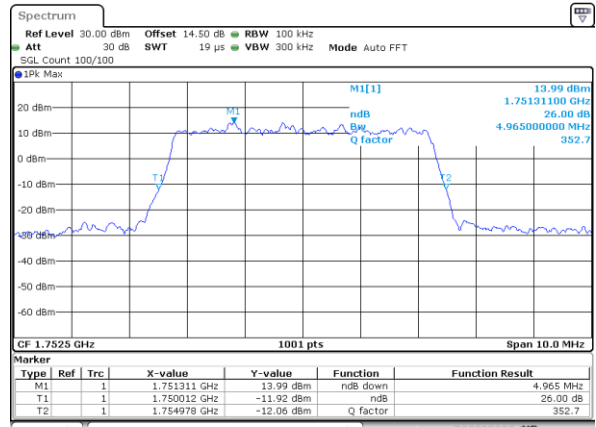

Lowest Channel / 5MHz / QPSK

Date: 7_AUG.2017 21:55:54

Lowest Channel / 5MHz / 16QAM

Date: 7_AUG.2017 21:56:04

Middle Channel / 5MHz / QPSK

Date: 7_AUG.2017 22:03:01

Middle Channel / 5MHz / 16QAM

Date: 7_AUG.2017 22:03:12

Highest Channel / 5MHz / QPSK

Date: 7_AUG.2017 22:05:34

Highest Channel / 5MHz / 16QAM

Date: 7_AUG.2017 22:05:44

LTE Band 4

Lowest Channel / 10MHz / QPSK

Date: 7_AUG.2017 22:36:33

Lowest Channel / 10MHz / 16QAM