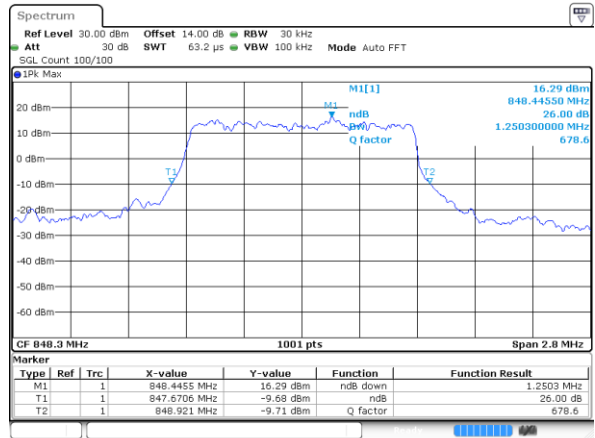

Date: 7,AUG,2017 23:19:44

Highest Channel / 20MHz / 16QAM

Date: 7,AUG,2017 23:19:54

LTE Band 5

Lowest Channel / 1.4MHz / QPSK

Date: 21 AUG 2017 10:06:51

Lowest Channel / 1.4MHz / 16QAM

Date: 21 AUG 2017 10:06:42

Middle Channel / 1.4MHz / QPSK

Date: 21 AUG 2017 10:15:39

Middle Channel / 1.4MHz / 16QAM

Date: 21 AUG 2017 10:15:49

Highest Channel / 1.4MHz / QPSK

Date: 21 AUG 2017 10:18:06

Highest Channel / 1.4MHz / 16QAM

Date: 21 AUG 2017 10:18:15

LTE Band 5

Lowest Channel / 3MHz / QPSK

Date: 21 AUG 2017 10:29:45

Lowest Channel / 3MHz / 16QAM

Date: 21 AUG 2017 10:29:56

Middle Channel / 3MHz / QPSK

Date: 21 AUG 2017 10:38:43