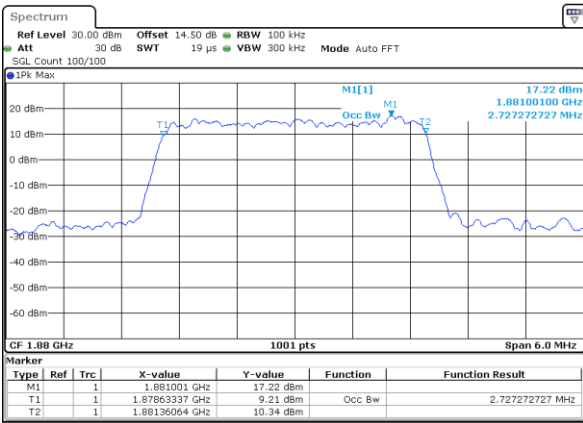

Lowest Channel / 3MHz / QPSK

Date: 7.AUG.2017 19:27:07

Lowest Channel / 3MHz / 16QAM

Date: 7.AUG.2017 19:27:17

Middle Channel / 3MHz / QPSK

Date: 7.AUG.2017 19:34:17

Middle Channel / 3MHz / 16QAM

Date: 7.AUG.2017 19:34:27