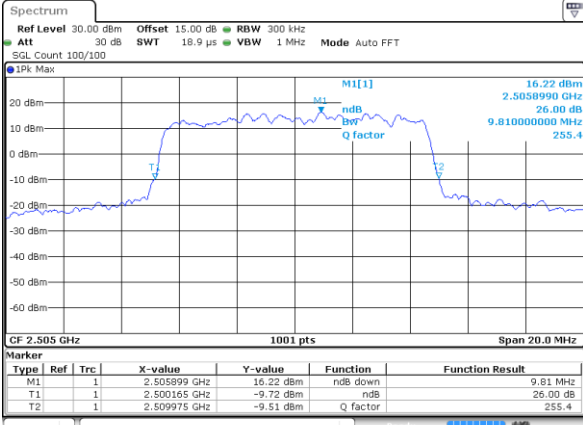

LTE Band 7

Lowest Channel / 5MHz / QPSK

Date: 9 AUG 2017 00:48:25

Lowest Channel / 5MHz / 16QAM

Date: 9 AUG 2017 00:48:35

Middle Channel / 5MHz / QPSK

Date: 9 AUG 2017 00:55:30

Middle Channel / 5MHz / 16QAM

Date: 9 AUG 2017 00:55:40

Highest Channel / 5MHz / QPSK

Date: 9 AUG 2017 00:57:57

Highest Channel / 5MHz / 16QAM

Date: 9 AUG 2017 00:58:07

LTE Band 7

Lowest Channel / 10MHz / QPSK

Date: 9 AUG 2017 01:05:02

Lowest Channel / 10MHz / 16QAM

Date: 9 AUG 2017 01:05:12

Middle Channel / 10MHz / QPSK

Date: 9 AUG 2017 01:12:06

Middle Channel / 10MHz / 16QAM

Date: 9 AUG 2017 01:12:16

Highest Channel / 10MHz / QPSK

Date: 9 AUG 2017 01:14:33