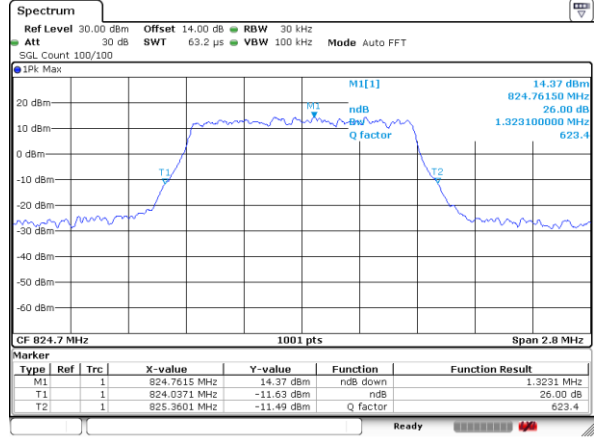

Date: 7,AUG,2017 23:19:44

Highest Channel / 20MHz / 16QAM

Date: 7,AUG,2017 23:19:54

LTE Band 5

Lowest Channel / 1.4MHz / QPSK

Date: 21 AUG 2017 10:06:51

Lowest Channel / 1.4MHz / 16QAM

Date: 21 AUG 2017 10:06:42

Middle Channel / 1.4MHz / QPSK

Date: 21 AUG 2017 10:15:39

Middle Channel / 1.4MHz / 16QAM

Date: 21 AUG 2017 10:15:49

Highest Channel / 1.4MHz / QPSK

Date: 21 AUG 2017 10:18:06

Highest Channel / 1.4MHz / 16QAM