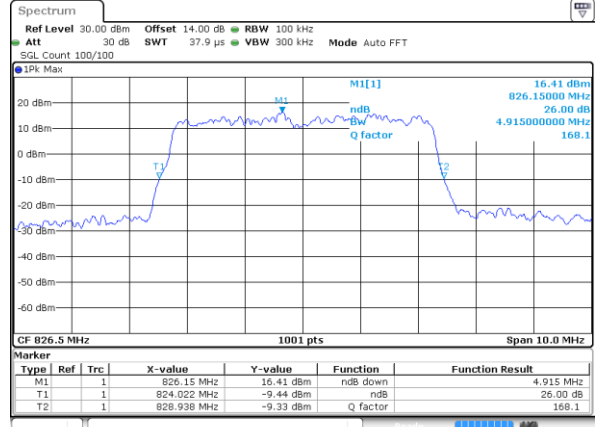

Date: 21 AUG 2017 10:18:15

LTE Band 5

Lowest Channel / 3MHz / QPSK

Date: 21 AUG 2017 10:29:45

Lowest Channel / 3MHz / 16QAM

Date: 21 AUG 2017 10:29:56

Middle Channel / 3MHz / QPSK

Date: 21 AUG 2017 10:38:43

Middle Channel / 3MHz / 16QAM

Date: 21 AUG 2017 10:38:53

Highest Channel / 3MHz / QPSK

Date: 21 AUG 2017 10:41:09

Highest Channel / 3MHz / 16QAM

Date: 21 AUG 2017 10:41:18

LTE Band 5

Lowest Channel / 5MHz / QPSK

Date: 21 AUG 2017 13:21:21

Lowest Channel / 5MHz / 16QAM

Date: 21 AUG 2017 13:21:32

Middle Channel / 5MHz / QPSK

Date: 21 AUG 2017 13:30:20

Middle Channel / 5MHz / 16QAM

Date: 21 AUG 2017 13:30:30

Highest Channel / 5MHz / QPSK