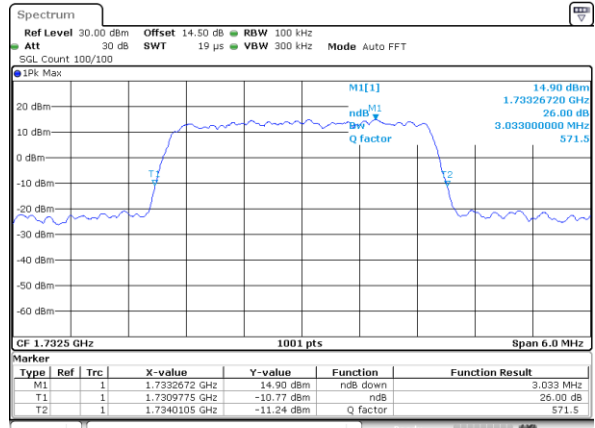

Highest Channel / 1.4MHz / 16QAM

Date: 7_AUG.2017 21:15:01

LTE Band 4

Lowest Channel / 3MHz / QPSK

Date: 7,AUG,2017 21:21:58

Lowest Channel / 3MHz / 16QAM

Date: 7,AUG,2017 21:39:17

Middle Channel / 3MHz / QPSK

Date: 7,AUG,2017 21:46:15

Middle Channel / 3MHz / 16QAM

Date: 7,AUG,2017 21:46:25

Highest Channel / 3MHz / QPSK

Date: 7,AUG,2017 21:48:47

Highest Channel / 3MHz / 16QAM

Date: 7,AUG,2017 21:48:57

LTE Band 4