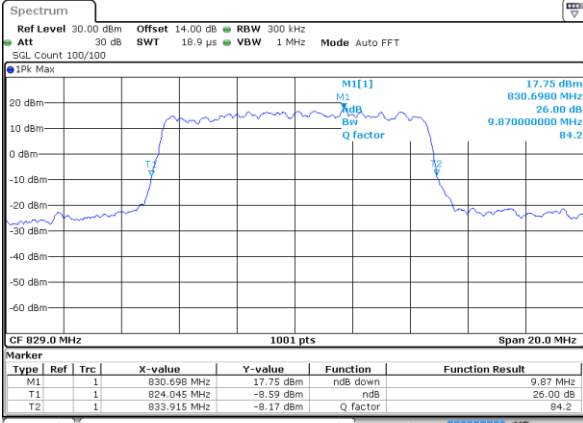

Date: 21 AUG 2017 13:32:46

Highest Channel / 5MHz / 16QAM

Date: 21 AUG 2017 13:32:56

LTE Band 5

Lowest Channel / 10MHz / QPSK

Date: 21 AUG 2017 13:42:37

Lowest Channel / 10MHz / 16QAM

Date: 21 AUG 2017 13:42:47