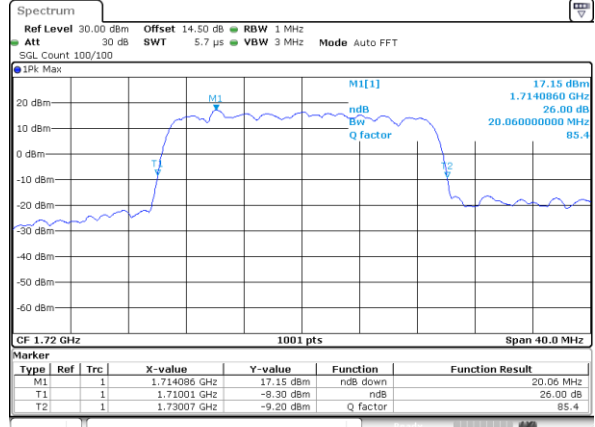

Lowest Channel / 20MHz / 16QAM

Date: 7,AUG,2017 23:10:15