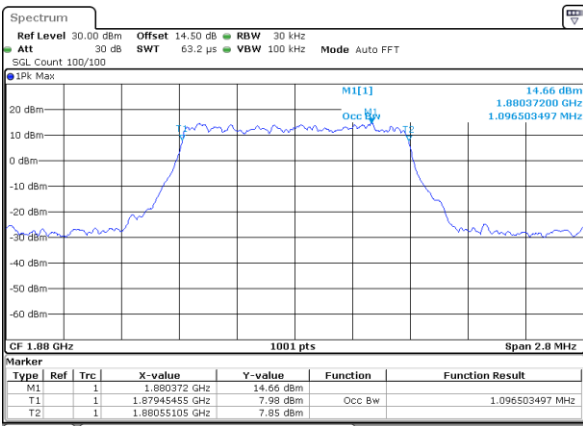

Mode	LTE Band 17 : 99%OBW(MHz)											
BW	1.4MHz		3MHz		5MHz		10MHz		15MHz		20MHz	
Mod.	QPSK	16QAM	QPSK	16QAM	QPSK	16QAM	QPSK	16QAM	QPSK	16QAM	QPSK	16QAM
Lowest CH					4.50	4.49	9.03	9.03				
Middle CH					4.48	4.50	9.03	8.97				
Highest CH					4.48	4.50	8.95	8.89				

LTE Band 2

Lowest Channel / 1.4MHz / QPSK

Lowest Channel / 1.4MHz / 16QAM

Middle Channel / 1.4MHz / QPSK

Middle Channel / 1.4MHz / 16QAM

Highest Channel / 1.4MHz / QPSK

Highest Channel / 1.4MHz / 16QAM

LTE Band 2