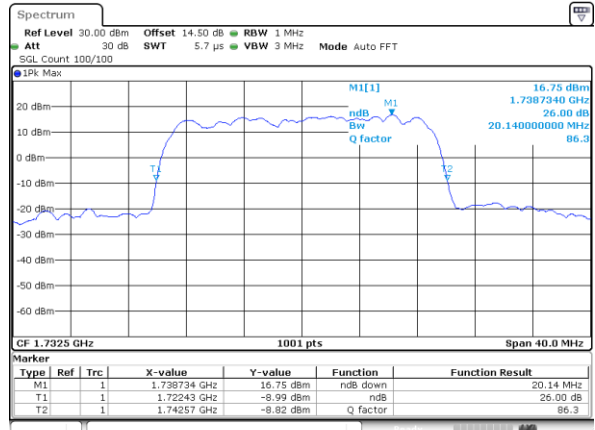

Middle Channel / 15MHz / 16QAM

Date: 7.AUG.2017 23:00:37

Highest Channel / 15MHz / QPSK

Date: 7.AUG.2017 23:02:58

Highest Channel / 15MHz / 16QAM

Date: 7.AUG.2017 23:03:08

LTE Band 4

Lowest Channel / 20MHz / QPSK

Date: 7,AUG,2017 23:10:05

Lowest Channel / 20MHz / 16QAM

Date: 7,AUG,2017 23:10:15

Middle Channel / 20MHz / QPSK

Date: 7,AUG,2017 23:17:12

Middle Channel / 20MHz / 16QAM

Date: 7,AUG,2017 23:17:22

Highest Channel / 20MHz / QPSK

Date: 7,AUG,2017 23:19:44

Highest Channel / 20MHz / 16QAM

Date: 7,AUG,2017 23:19:54

LTE Band 5

Lowest Channel / 1.4MHz / QPSK

Date: 21 AUG 2017 10:06:51

Lowest Channel / 1.4MHz / 16QAM

Date: 21 AUG 2017 10:06:42