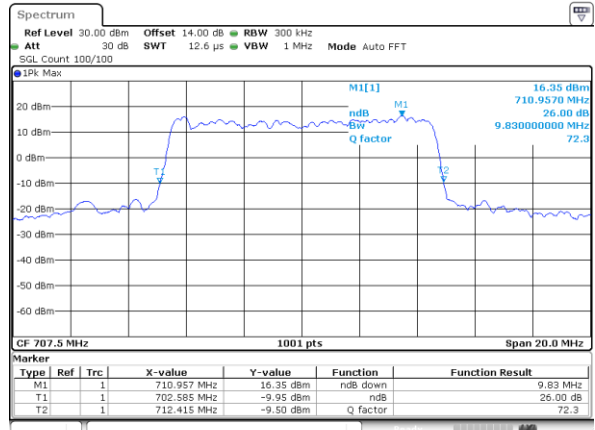

Middle Channel / 10MHz / 16QAM

Date: 15_AUG.2017 13:00:21