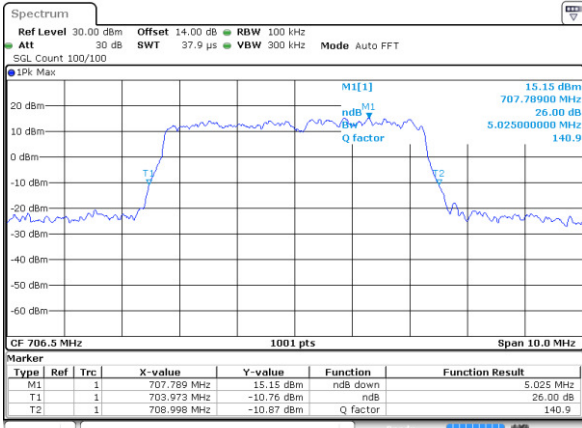

Date: 15_AUG.2017 12:45:43

Highest Channel / 5MHz / 16QAM

Date: 15_AUG.2017 12:45:53

LTE Band 12

Lowest Channel / 10MHz / QPSK

Date: 15_AUG.2017 12:52:57

Lowest Channel / 10MHz / 16QAM

Date: 15_AUG.2017 12:53:07

Middle Channel / 10MHz / QPSK

Date: 15_AUG.2017 13:00:11

Middle Channel / 10MHz / 16QAM

Date: 15_AUG.2017 13:00:21

Highest Channel / 10MHz / QPSK

Date: 15_AUG.2017 13:02:46

Highest Channel / 10MHz / 16QAM

Date: 15_AUG.2017 13:02:56

LTE Band 17

Lowest Channel / 5MHz / QPSK

Date: 9 AUG 2017 06:27:45

Lowest Channel / 5MHz / 16QAM

Date: 9 AUG 2017 06:27:56

Middle Channel / 5MHz / QPSK

Date: 9 AUG 2017 06:34:49

Middle Channel / 5MHz / 16QAM