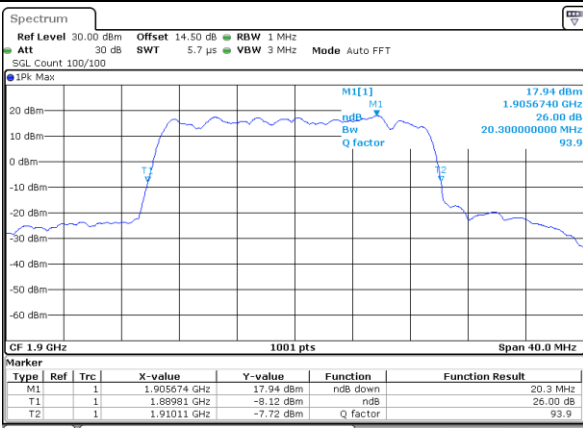

LTE Band 2

Lowest Channel / 20MHz / QPSK

Date: 7,AUG,2017 20:34:48

Lowest Channel / 20MHz / 16QAM

Date: 7,AUG,2017 20:34:59

Middle Channel / 20MHz / QPSK

Date: 7,AUG,2017 20:41:57

Middle Channel / 20MHz / 16QAM

Date: 7,AUG,2017 20:42:06

Highest Channel / 20MHz / QPSK

Date: 7,AUG,2017 20:44:29

Highest Channel / 20MHz / 16QAM

Date: 7,AUG,2017 20:44:39

LTE Band 4

Lowest Channel / 1.4MHz / QPSK

Date: 7_AUG.2017 21:05:10