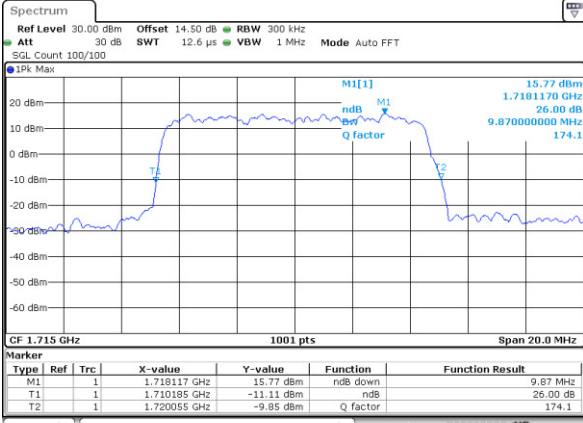

Highest Channel / 5MHz / QPSK

Date: 7_AUG.2017 22:05:34

Highest Channel / 5MHz / 16QAM

Date: 7_AUG.2017 22:05:44

LTE Band 4

Lowest Channel / 10MHz / QPSK

Date: 7_AUG.2017 22:36:33

Lowest Channel / 10MHz / 16QAM