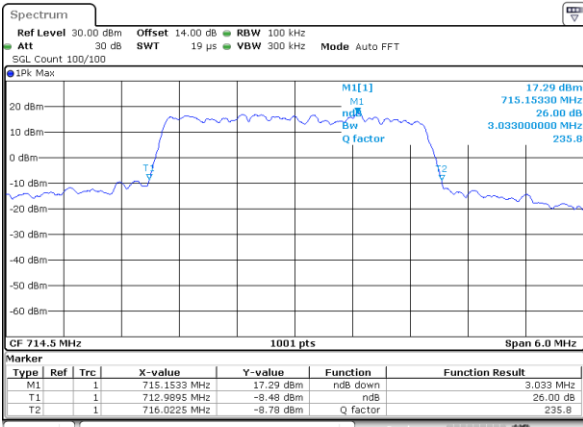

Date: 15_AUG.2017 12:11:48

LTE Band 12

Lowest Channel / 3MHz / QPSK

Date: 15.AUG.2017 12:18:52

Lowest Channel / 3MHz / 16QAM

Date: 15.AUG.2017 12:19:02

Middle Channel / 3MHz / QPSK

Date: 15.AUG.2017 12:26:06

Middle Channel / 3MHz / 16QAM

Date: 15.AUG.2017 12:26:16

Highest Channel / 3MHz / QPSK

Date: 15.AUG.2017 12:28:41

Highest Channel / 3MHz / 16QAM

Date: 15.AUG.2017 12:28:51

LTE Band 12

Lowest Channel / 5MHz / QPSK