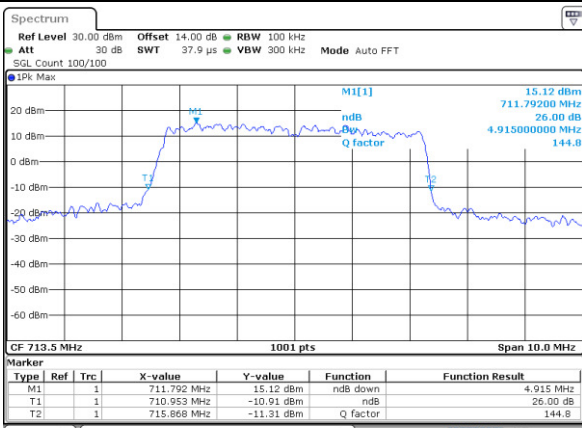

LTE Band 17

Lowest Channel / 5MHz / QPSK

Date: 9 AUG 2017 06:27:45

Lowest Channel / 5MHz / 16QAM

Date: 9 AUG 2017 06:27:56

Middle Channel / 5MHz / QPSK

Date: 9 AUG 2017 06:34:49

Middle Channel / 5MHz / 16QAM

Date: 9 AUG 2017 06:34:59

Highest Channel / 5MHz / QPSK

Date: 9 AUG 2017 06:37:17

Highest Channel / 5MHz / 16QAM

Date: 9 AUG 2017 06:37:27

LTE Band 17

Lowest Channel / 10MHz / QPSK

Date: 9 AUG 2017 06:44:21