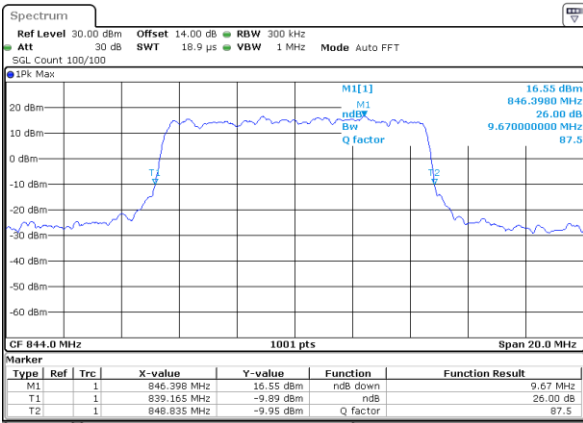

Date: 21 AUG 2017 13:32:46

Highest Channel / 5MHz / 16QAM

Date: 21 AUG 2017 13:32:56

LTE Band 5

Lowest Channel / 10MHz / QPSK

Date: 21 AUG 2017 13:42:37

Lowest Channel / 10MHz / 16QAM

Date: 21 AUG 2017 13:42:47

Middle Channel / 10MHz / QPSK

Date: 21 AUG 2017 13:51:35

Middle Channel / 10MHz / 16QAM

Date: 21 AUG 2017 13:51:45

Highest Channel / 10MHz / QPSK

Date: 21 AUG 2017 13:54:00

Highest Channel / 10MHz / 16QAM

Date: 21 AUG 2017 13:54:10

LTE Band 7

Lowest Channel / 5MHz / QPSK

Date: 9 AUG 2017 00:48:25

Lowest Channel / 5MHz / 16QAM

Date: 9 AUG 2017 00:48:35

Middle Channel / 5MHz / QPSK

Date: 9 AUG 2017 00:55:30

Middle Channel / 5MHz / 16QAM

Date: 9 AUG 2017 00:55:40

Highest Channel / 5MHz / QPSK

Date: 9 AUG 2017 00:57:57

Highest Channel / 5MHz / 16QAM

Date: 9 AUG 2017 00:58:07

LTE Band 7

Lowest Channel / 10MHz / QPSK

Date: 9 AUG 2017 01:05:02