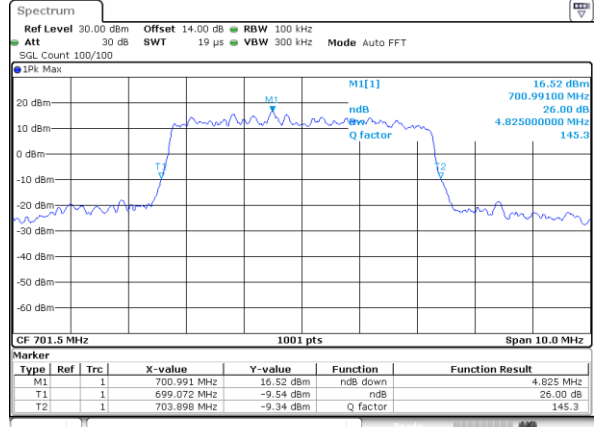

Date: 15_AUG.2017 12:11:48

LTE Band 12

Lowest Channel / 3MHz / QPSK

Date: 15.AUG.2017 12:18:52

Lowest Channel / 3MHz / 16QAM

Date: 15.AUG.2017 12:19:02

Middle Channel / 3MHz / QPSK

Date: 15.AUG.2017 12:26:06

Middle Channel / 3MHz / 16QAM

Date: 15.AUG.2017 12:26:16

Highest Channel / 3MHz / QPSK

Date: 15.AUG.2017 12:28:41

Highest Channel / 3MHz / 16QAM

Date: 15.AUG.2017 12:28:51

LTE Band 12

Lowest Channel / 5MHz / QPSK

Date: 15_AUG.2017 12:35:55

Lowest Channel / 5MHz / 16QAM

Date: 15_AUG.2017 12:36:05

Middle Channel / 5MHz / QPSK

Date: 15_AUG.2017 12:43:08

Middle Channel / 5MHz / 16QAM

Date: 15_AUG.2017 12:43:18

Highest Channel / 5MHz / QPSK