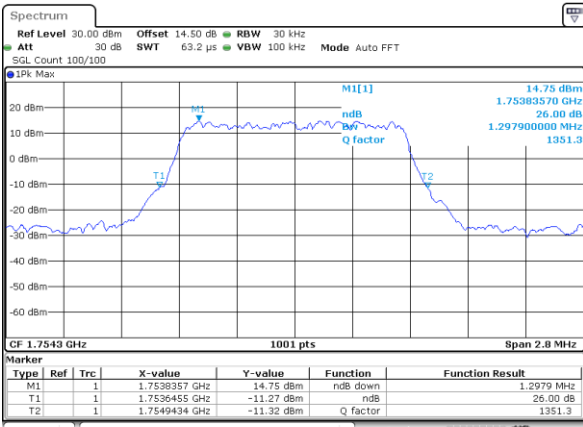

Date: 7,AUG,2017 20:42:06

Highest Channel / 20MHz / QPSK

Date: 7,AUG,2017 20:44:29

Highest Channel / 20MHz / 16QAM

Date: 7,AUG,2017 20:44:39

LTE Band 4

Lowest Channel / 1.4MHz / QPSK

Date: 7_AUG.2017 21:05:10

Lowest Channel / 1.4MHz / 16QAM

Date: 7_AUG.2017 21:05:20

Middle Channel / 1.4MHz / QPSK

Date: 7_AUG.2017 21:12:19

Middle Channel / 1.4MHz / 16QAM

Date: 7_AUG.2017 21:12:29

Highest Channel / 1.4MHz / QPSK

Date: 7_AUG.2017 21:14:51

Highest Channel / 1.4MHz / 16QAM

Date: 7_AUG.2017 21:15:01

LTE Band 4

Lowest Channel / 3MHz / QPSK

Date: 7,AUG,2017 21:21:58

Lowest Channel / 3MHz / 16QAM

Date: 7,AUG,2017 21:39:17

Middle Channel / 3MHz / QPSK