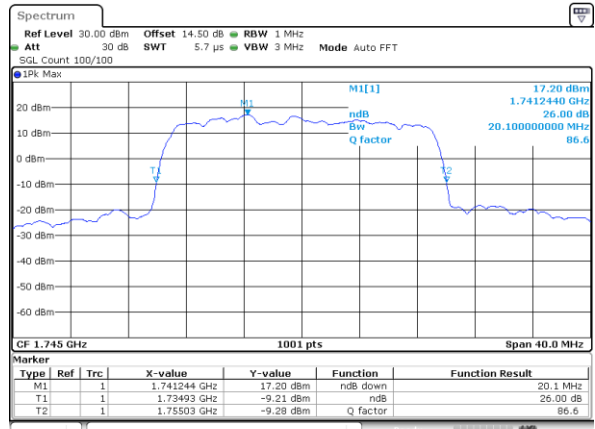

Middle Channel / 15MHz / 16QAM

Date: 7.AUG.2017 23:00:37

Highest Channel / 15MHz / QPSK

Date: 7.AUG.2017 23:02:58

Highest Channel / 15MHz / 16QAM

Date: 7.AUG.2017 23:03:08

LTE Band 4

Lowest Channel / 20MHz / QPSK

Date: 7,AUG,2017 23:10:05

Lowest Channel / 20MHz / 16QAM

Date: 7,AUG,2017 23:10:15

Middle Channel / 20MHz / QPSK

Date: 7,AUG,2017 23:17:12

Middle Channel / 20MHz / 16QAM

Date: 7,AUG,2017 23:17:22

Highest Channel / 20MHz / QPSK

Date: 7,AUG,2017 23:19:44

Highest Channel / 20MHz / 16QAM

Date: 7,AUG,2017 23:19:54

LTE Band 5

Lowest Channel / 1.4MHz / QPSK

Date: 21 AUG 2017 10:06:51

Lowest Channel / 1.4MHz / 16QAM

Date: 21 AUG 2017 10:06:42