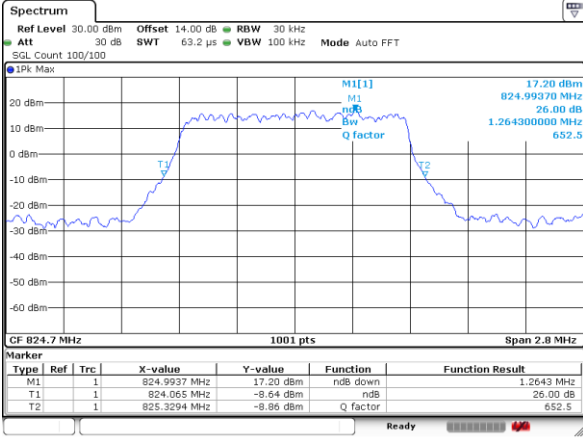

Date: 7,AUG,2017 23:19:44

Highest Channel / 20MHz / 16QAM

Date: 7,AUG,2017 23:19:54

LTE Band 5

Lowest Channel / 1.4MHz / QPSK

Date: 21 AUG 2017 10:06:51

Lowest Channel / 1.4MHz / 16QAM

Date: 21 AUG 2017 10:06:42