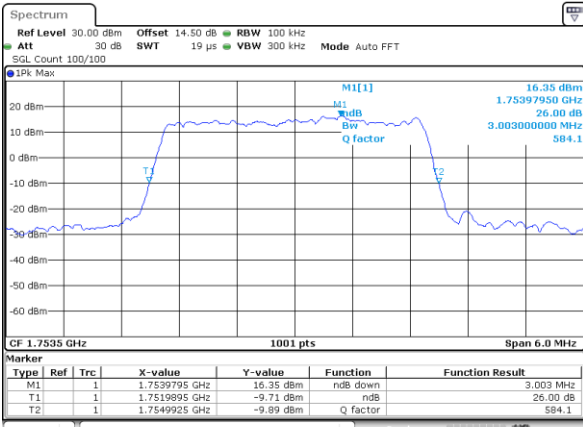

Highest Channel / 1.4MHz / 16QAM

Date: 7_AUG.2017 21:15:01

LTE Band 4

Lowest Channel / 3MHz / QPSK

Date: 7,AUG,2017 21:21:58

Lowest Channel / 3MHz / 16QAM

Date: 7,AUG,2017 21:39:17

Middle Channel / 3MHz / QPSK

Date: 7,AUG,2017 21:46:15

Middle Channel / 3MHz / 16QAM

Date: 7,AUG,2017 21:46:25

Highest Channel / 3MHz / QPSK

Date: 7,AUG,2017 21:48:47

Highest Channel / 3MHz / 16QAM

Date: 7,AUG,2017 21:48:57

LTE Band 4