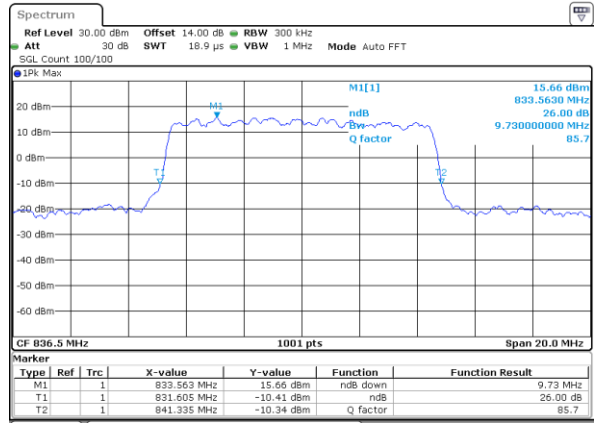

Middle Channel / 3MHz / 16QAM

Date: 21 AUG 2017 10:38:53

Highest Channel / 3MHz / QPSK

Date: 21 AUG 2017 10:41:09

Highest Channel / 3MHz / 16QAM

Date: 21 AUG 2017 10:41:18

LTE Band 5

Lowest Channel / 5MHz / QPSK

Date: 21 AUG 2017 13:21:21

Lowest Channel / 5MHz / 16QAM

Date: 21 AUG 2017 13:21:32

Middle Channel / 5MHz / QPSK

Date: 21 AUG 2017 13:30:20

Middle Channel / 5MHz / 16QAM

Date: 21 AUG 2017 13:30:30

Highest Channel / 5MHz / QPSK

Date: 21 AUG 2017 13:32:46

Highest Channel / 5MHz / 16QAM

Date: 21 AUG 2017 13:32:56

LTE Band 5

Lowest Channel / 10MHz / QPSK

Date: 21 AUG 2017 13:42:37

Lowest Channel / 10MHz / 16QAM

Date: 21 AUG 2017 13:42:47

Middle Channel / 10MHz / QPSK

Date: 21 AUG 2017 13:51:35

Middle Channel / 10MHz / 16QAM

Date: 21 AUG 2017 13:51:45

Highest Channel / 10MHz / QPSK

Date: 21 AUG 2017 13:54:00

Highest Channel / 10MHz / 16QAM

Date: 21 AUG 2017 13:54:10