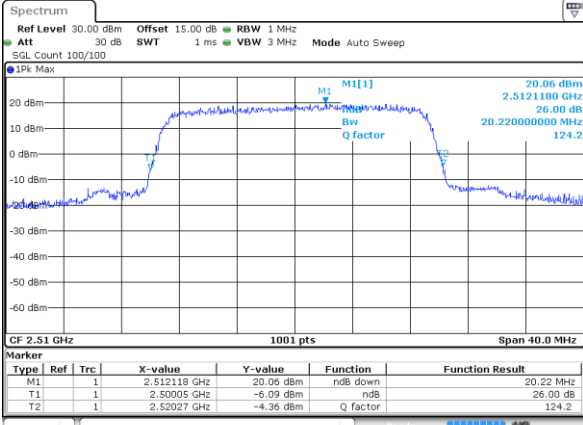

LTE Band 7

Lowest Channel / 20MHz / QPSK

Date: 9 AUG 2017 01:38:14