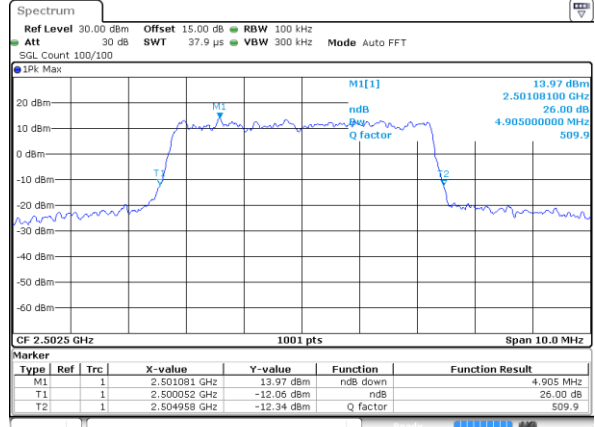

Date: 21 AUG 2017 13:32:46

Highest Channel / 5MHz / 16QAM

Date: 21 AUG 2017 13:32:56

LTE Band 5

Lowest Channel / 10MHz / QPSK

Date: 21 AUG 2017 13:42:37

Lowest Channel / 10MHz / 16QAM

Date: 21 AUG 2017 13:42:47

Middle Channel / 10MHz / QPSK

Date: 21 AUG 2017 13:51:35

Middle Channel / 10MHz / 16QAM

Date: 21 AUG 2017 13:51:45

Highest Channel / 10MHz / QPSK

Date: 21 AUG 2017 13:54:00

Highest Channel / 10MHz / 16QAM

Date: 21 AUG 2017 13:54:10

LTE Band 7

Lowest Channel / 5MHz / QPSK

Date: 9 AUG 2017 00:48:25

Lowest Channel / 5MHz / 16QAM

Date: 9 AUG 2017 00:48:35

Middle Channel / 5MHz / QPSK

Date: 9 AUG 2017 00:55:30

Middle Channel / 5MHz / 16QAM