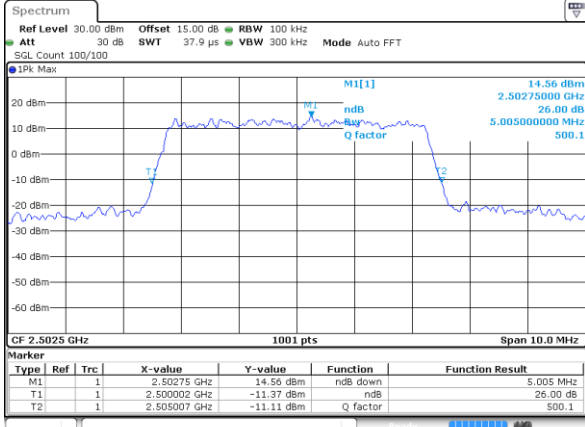

Date: 21 AUG 2017 13:32:46

Highest Channel / 5MHz / 16QAM

Date: 21 AUG 2017 13:32:56

LTE Band 5

Lowest Channel / 10MHz / QPSK

Date: 21 AUG 2017 13:42:37

Lowest Channel / 10MHz / 16QAM

Date: 21 AUG 2017 13:42:47

Middle Channel / 10MHz / QPSK

Date: 21 AUG 2017 13:51:35

Middle Channel / 10MHz / 16QAM

Date: 21 AUG 2017 13:51:45

Highest Channel / 10MHz / QPSK

Date: 21 AUG 2017 13:54:00

Highest Channel / 10MHz / 16QAM

Date: 21 AUG 2017 13:54:10

LTE Band 7

Lowest Channel / 5MHz / QPSK

Date: 9 AUG 2017 00:48:25

Lowest Channel / 5MHz / 16QAM

Date: 9 AUG 2017 00:48:35

Middle Channel / 5MHz / QPSK

Date: 9 AUG 2017 00:55:30

Middle Channel / 5MHz / 16QAM