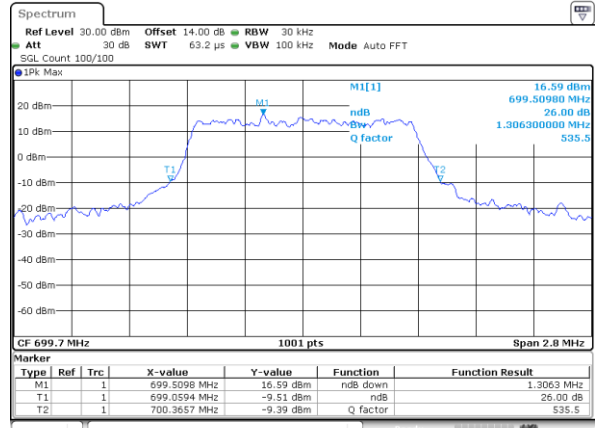

Highest Channel / 20MHz / QPSK

Date: 9 AUG 2017 01:47:46

Highest Channel / 20MHz / 16QAM

Date: 9 AUG 2017 01:47:56

LTE Band 12

Lowest Channel / 1.4MHz / QPSK

Date: 15_AUG.2017 12:01:57

Lowest Channel / 1.4MHz / 16QAM