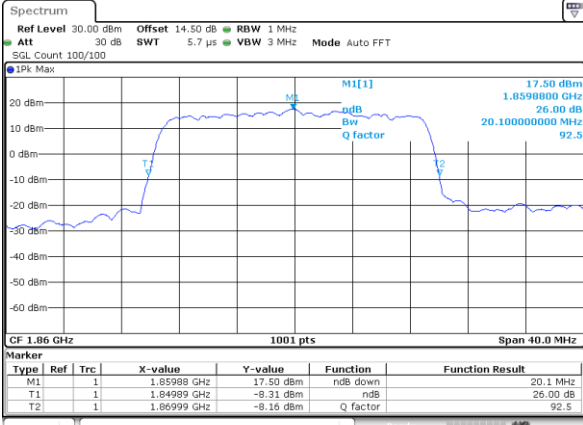

LTE Band 2

Lowest Channel / 20MHz / QPSK

Date: 7,AUG,2017 20:34:48

Lowest Channel / 20MHz / 16QAM

Date: 7,AUG,2017 20:34:59

Middle Channel / 20MHz / QPSK

Date: 7,AUG,2017 20:41:57

Middle Channel / 20MHz / 16QAM

Date: 7,AUG,2017 20:42:06

Highest Channel / 20MHz / QPSK

Date: 7,AUG,2017 20:44:29

Highest Channel / 20MHz / 16QAM

Date: 7,AUG,2017 20:44:39

LTE Band 4

Lowest Channel / 1.4MHz / QPSK

Date: 7_AUG.2017 21:05:10