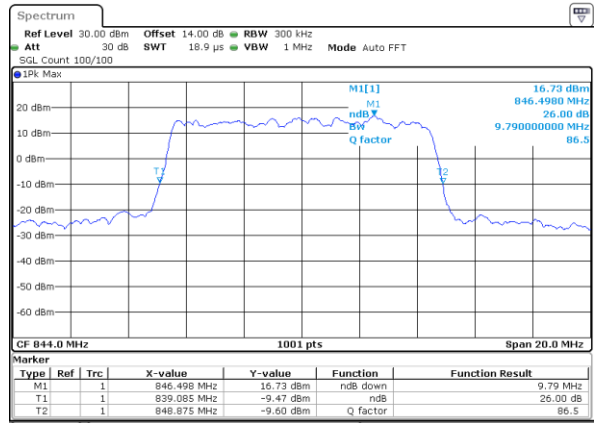

Date: 21 AUG 2017 13:32:46

Highest Channel / 5MHz / 16QAM

Date: 21 AUG 2017 13:32:56

LTE Band 5

Lowest Channel / 10MHz / QPSK

Date: 21 AUG 2017 13:42:37

Lowest Channel / 10MHz / 16QAM

Date: 21 AUG 2017 13:42:47

Middle Channel / 10MHz / QPSK

Date: 21 AUG 2017 13:51:35

Middle Channel / 10MHz / 16QAM

Date: 21 AUG 2017 13:51:45

Highest Channel / 10MHz / QPSK

Date: 21 AUG 2017 13:54:00

Highest Channel / 10MHz / 16QAM

Date: 21 AUG 2017 13:54:10

LTE Band 7

Lowest Channel / 5MHz / QPSK

Date: 9 AUG 2017 00:48:25

Lowest Channel / 5MHz / 16QAM

Date: 9 AUG 2017 00:48:35

Middle Channel / 5MHz / QPSK

Date: 9 AUG 2017 00:55:30

Middle Channel / 5MHz / 16QAM

Date: 9 AUG 2017 00:55:40

Highest Channel / 5MHz / QPSK

Date: 9 AUG 2017 00:57:57

Highest Channel / 5MHz / 16QAM

Date: 9 AUG 2017 00:58:07

LTE Band 7

Lowest Channel / 10MHz / QPSK

Date: 9 AUG 2017 01:05:02