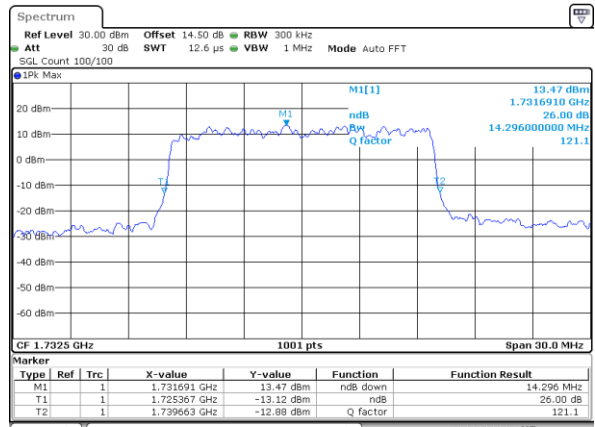

Date: 7_AUG.2017 22:46:22

LTE Band 4

Lowest Channel / 15MHz / QPSK

Date: 7.AUG.2017 22:53:19

Lowest Channel / 15MHz / 16QAM

Date: 7.AUG.2017 22:53:29

Middle Channel / 15MHz / QPSK

Date: 7.AUG.2017 23:00:27

Middle Channel / 15MHz / 16QAM

Date: 7.AUG.2017 23:00:37

Highest Channel / 15MHz / QPSK

Date: 7.AUG.2017 23:02:58

Highest Channel / 15MHz / 16QAM

Date: 7.AUG.2017 23:03:08

LTE Band 4

Lowest Channel / 20MHz / QPSK