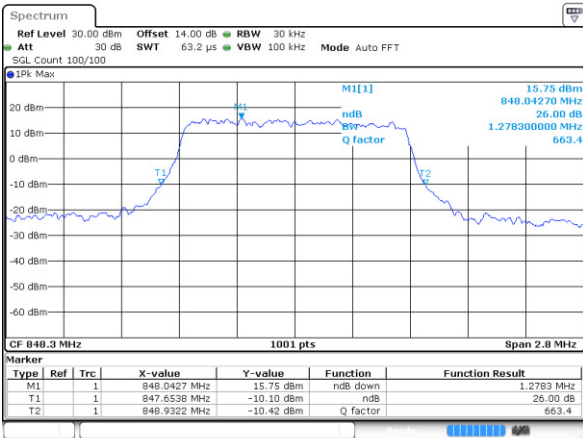

Date: 7,AUG,2017 23:19:44

Highest Channel / 20MHz / 16QAM

Date: 7,AUG,2017 23:19:54

LTE Band 5

Lowest Channel / 1.4MHz / QPSK

Date: 21 AUG 2017 10:06:51

Lowest Channel / 1.4MHz / 16QAM

Date: 21 AUG 2017 10:06:42

Middle Channel / 1.4MHz / QPSK

Date: 21 AUG 2017 10:15:39

Middle Channel / 1.4MHz / 16QAM

Date: 21 AUG 2017 10:15:49

Highest Channel / 1.4MHz / QPSK

Date: 21 AUG 2017 10:18:06

Highest Channel / 1.4MHz / 16QAM

Date: 21 AUG 2017 10:18:15

LTE Band 5

Lowest Channel / 3MHz / QPSK

Date: 21 AUG 2017 10:29:45

Lowest Channel / 3MHz / 16QAM

Date: 21 AUG 2017 10:29:56

Middle Channel / 3MHz / QPSK

Date: 21 AUG 2017 10:38:43

Middle Channel / 3MHz / 16QAM

Date: 21 AUG 2017 10:38:53

Highest Channel / 3MHz / QPSK

Date: 21 AUG 2017 10:41:09

Highest Channel / 3MHz / 16QAM

Date: 21 AUG 2017 10:41:18

LTE Band 5

Lowest Channel / 5MHz / QPSK