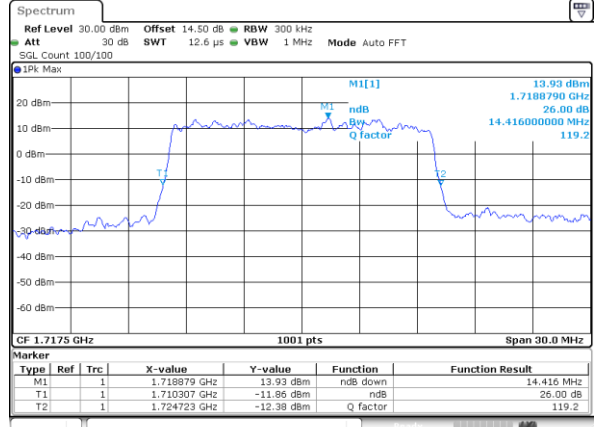

Date: 7_AUG.2017 22:46:22

LTE Band 4

Lowest Channel / 15MHz / QPSK

Date: 7.AUG.2017 22:53:19

Lowest Channel / 15MHz / 16QAM

Date: 7.AUG.2017 22:53:29

Middle Channel / 15MHz / QPSK

Date: 7.AUG.2017 23:00:27

Middle Channel / 15MHz / 16QAM

Date: 7.AUG.2017 23:00:37

Highest Channel / 15MHz / QPSK

Date: 7.AUG.2017 23:02:58

Highest Channel / 15MHz / 16QAM

Date: 7.AUG.2017 23:03:08

LTE Band 4

Lowest Channel / 20MHz / QPSK