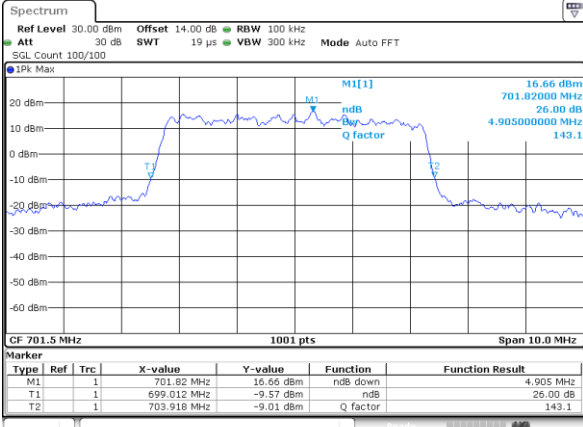

Date: 15_AUG.2017 12:11:48

LTE Band 12

Lowest Channel / 3MHz / QPSK

Date: 15.AUG.2017 12:18:52

Lowest Channel / 3MHz / 16QAM

Date: 15.AUG.2017 12:19:02

Middle Channel / 3MHz / QPSK

Date: 15.AUG.2017 12:26:06

Middle Channel / 3MHz / 16QAM

Date: 15.AUG.2017 12:26:16

Highest Channel / 3MHz / QPSK

Date: 15.AUG.2017 12:28:41

Highest Channel / 3MHz / 16QAM

Date: 15.AUG.2017 12:28:51

LTE Band 12

Lowest Channel / 5MHz / QPSK