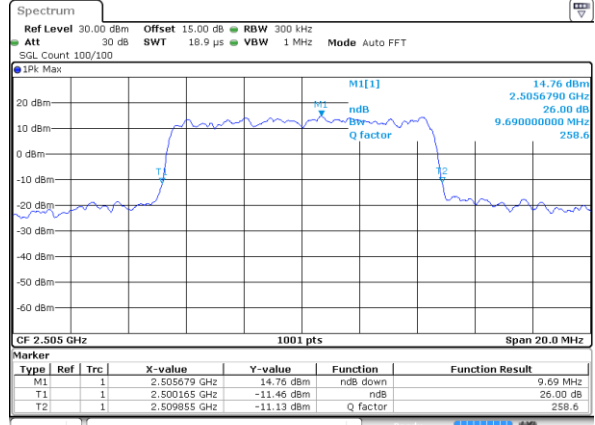

LTE Band 7

Lowest Channel / 5MHz / QPSK

Date: 9 AUG 2017 00:48:25

Lowest Channel / 5MHz / 16QAM

Date: 9 AUG 2017 00:48:35

Middle Channel / 5MHz / QPSK

Date: 9 AUG 2017 00:55:30

Middle Channel / 5MHz / 16QAM

Date: 9 AUG 2017 00:55:40

Highest Channel / 5MHz / QPSK

Date: 9 AUG 2017 00:57:57

Highest Channel / 5MHz / 16QAM

Date: 9 AUG 2017 00:58:07

LTE Band 7

Lowest Channel / 10MHz / QPSK

Date: 9 AUG 2017 01:05:02

Lowest Channel / 10MHz / 16QAM

Date: 9 AUG 2017 01:05:12

Middle Channel / 10MHz / QPSK

Date: 9 AUG 2017 01:12:06

Middle Channel / 10MHz / 16QAM

Date: 9 AUG 2017 01:12:16

Highest Channel / 10MHz / QPSK

Date: 9 AUG 2017 01:14:33

Highest Channel / 10MHz / 16QAM

Date: 9 AUG 2017 01:14:43

LTE Band 7

Lowest Channel / 15MHz / QPSK

Date: 9 AUG 2017 01:21:38

Lowest Channel / 15MHz / 16QAM

Date: 9 AUG 2017 01:21:48

Middle Channel / 15MHz / QPSK