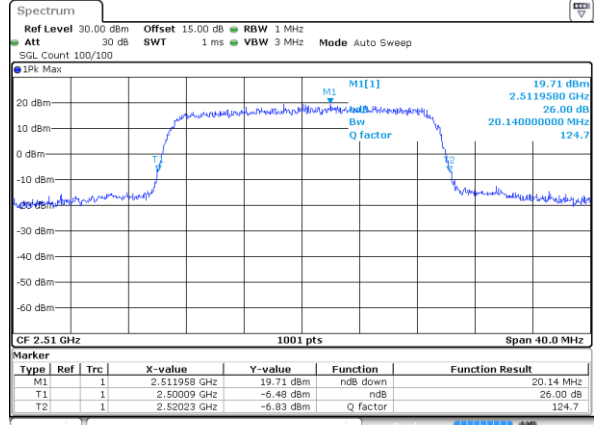

Highest Channel / 10MHz / 16QAM

Date: 9 AUG 2017 01:14:43

LTE Band 7

Lowest Channel / 15MHz / QPSK

Date: 9 AUG 2017 01:21:38

Lowest Channel / 15MHz / 16QAM

Date: 9 AUG 2017 01:21:48

Middle Channel / 15MHz / QPSK

Date: 9 AUG 2017 01:28:42

Middle Channel / 15MHz / 16QAM

Date: 9 AUG 2017 01:28:52

Highest Channel / 15MHz / QPSK

Date: 9 AUG 2017 01:31:09

Highest Channel / 15MHz / 16QAM

Date: 9 AUG 2017 01:31:19

LTE Band 7

Lowest Channel / 20MHz / QPSK

Date: 9 AUG 2017 01:38:14

Lowest Channel / 20MHz / 16QAM

Date: 9 AUG 2017 01:38:24

Middle Channel / 20MHz / QPSK

Date: 9 AUG 2017 01:45:19

Middle Channel / 20MHz / 16QAM

Date: 9 AUG 2017 01:45:29