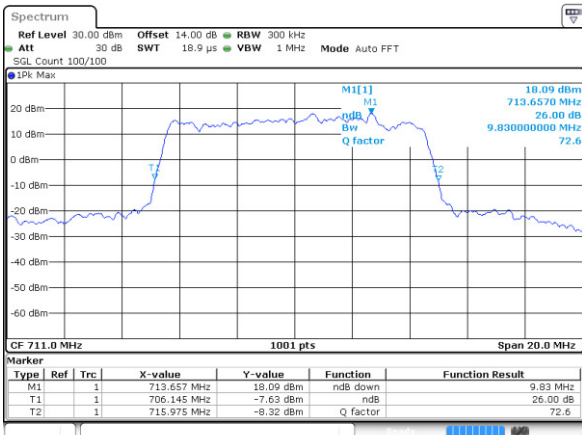

Date: 9 AUG 2017 06:34:59

Highest Channel / 5MHz / QPSK

Date: 9 AUG 2017 06:37:17

Highest Channel / 5MHz / 16QAM

Date: 9 AUG 2017 06:37:27

LTE Band 17

Lowest Channel / 10MHz / QPSK

Date: 9 AUG 2017 06:44:21

Lowest Channel / 10MHz / 16QAM

Date: 9 AUG 2017 06:44:31

Middle Channel / 10MHz / QPSK

Date: 9 AUG 2017 06:51:24

Middle Channel / 10MHz / 16QAM

Date: 9 AUG 2017 06:51:34

Highest Channel / 10MHz / QPSK

Date: 9 AUG 2017 06:53:52

Highest Channel / 10MHz / 16QAM

Date: 9 AUG 2017 06:54:02

Occupied Bandwidth

Mode	LTE Band 2 : 99%OBW(MHz)											
	1.4MHz		3MHz		5MHz		10MHz		15MHz		20MHz	
Mod.	QPSK	16QAM	QPSK	16QAM	QPSK	16QAM	QPSK	16QAM	QPSK	16QAM	QPSK	16QAM
Lowest CH	1.09	1.08	2.70	2.72	4.48	4.48	9.01	8.99	13.37	13.37	18.38	18.38
Middle CH	1.10	1.09	2.73	2.73	4.49	4.49	9.01	8.99	13.34	13.37	18.26	18.10
Highest CH	1.10	1.09	2.70	2.71	4.49	4.51	8.99	8.97	13.40	13.40	18.42	18.34