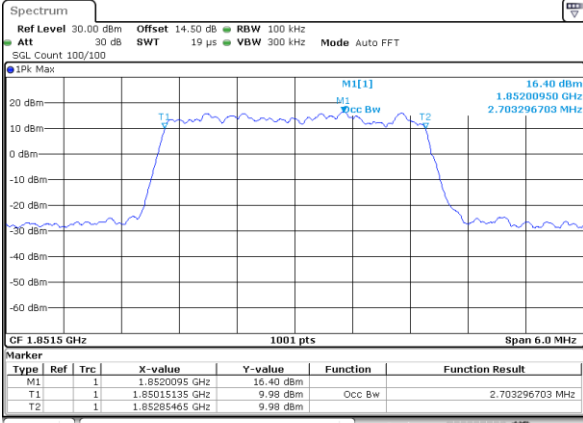

LTE Band 2

Lowest Channel / 3MHz / QPSK

Date: 7.AUG.2017 19:27:07