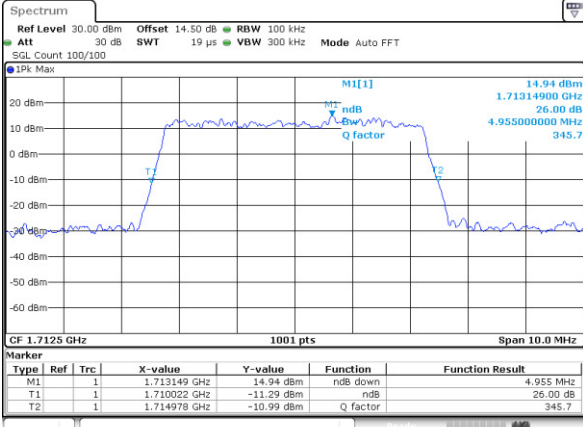

LTE Band 4

Lowest Channel / 5MHz / QPSK

Date: 7_AUG.2017 21:55:54