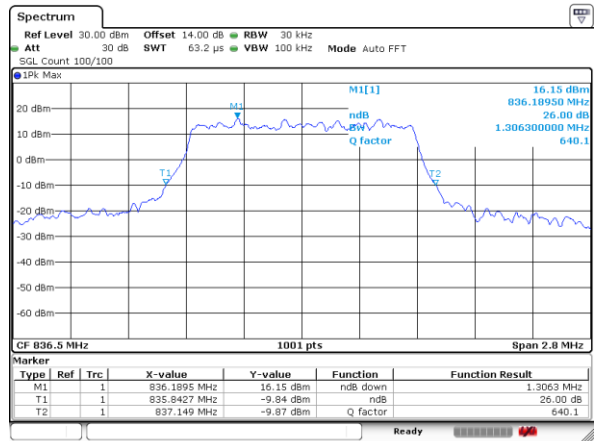

Date: 7,AUG,2017 23:19:44

Highest Channel / 20MHz / 16QAM

Date: 7,AUG,2017 23:19:54

LTE Band 5

Lowest Channel / 1.4MHz / QPSK

Date: 21 AUG 2017 10:06:51

Lowest Channel / 1.4MHz / 16QAM

Date: 21 AUG 2017 10:06:42

Middle Channel / 1.4MHz / QPSK

Date: 21 AUG 2017 10:15:39

Middle Channel / 1.4MHz / 16QAM

Date: 21 AUG 2017 10:15:49

Highest Channel / 1.4MHz / QPSK

Date: 21 AUG 2017 10:18:06

Highest Channel / 1.4MHz / 16QAM