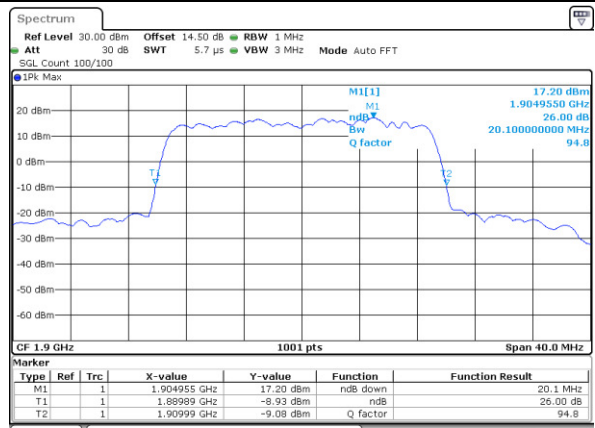

LTE Band 2

Lowest Channel / 20MHz / QPSK

Date: 7,AUG,2017 20:34:48

Lowest Channel / 20MHz / 16QAM

Date: 7,AUG,2017 20:34:59

Middle Channel / 20MHz / QPSK

Date: 7,AUG,2017 20:41:57

Middle Channel / 20MHz / 16QAM

Date: 7,AUG,2017 20:42:06

Highest Channel / 20MHz / QPSK

Date: 7,AUG,2017 20:44:29

Highest Channel / 20MHz / 16QAM

Date: 7,AUG,2017 20:44:39

LTE Band 4

Lowest Channel / 1.4MHz / QPSK

Date: 7_AUG.2017 21:05:10