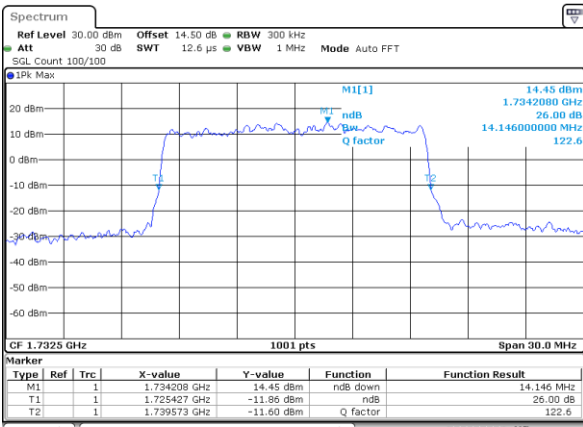

Date: 7_AUG.2017 22:46:22

LTE Band 4

Lowest Channel / 15MHz / QPSK

Date: 7.AUG.2017 22:53:19

Lowest Channel / 15MHz / 16QAM

Date: 7.AUG.2017 22:53:29

Middle Channel / 15MHz / QPSK

Date: 7.AUG.2017 23:00:27

Middle Channel / 15MHz / 16QAM

Date: 7.AUG.2017 23:00:37

Highest Channel / 15MHz / QPSK

Date: 7.AUG.2017 23:02:58

Highest Channel / 15MHz / 16QAM

Date: 7.AUG.2017 23:03:08

LTE Band 4

Lowest Channel / 20MHz / QPSK