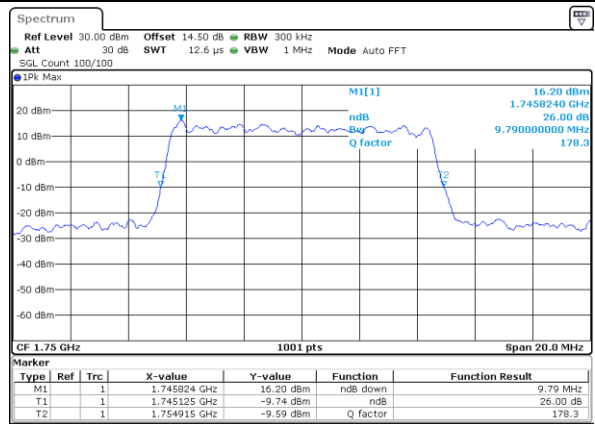

Highest Channel / 10MHz / 16QAM

Date: 7_AUG.2017 22:46:22