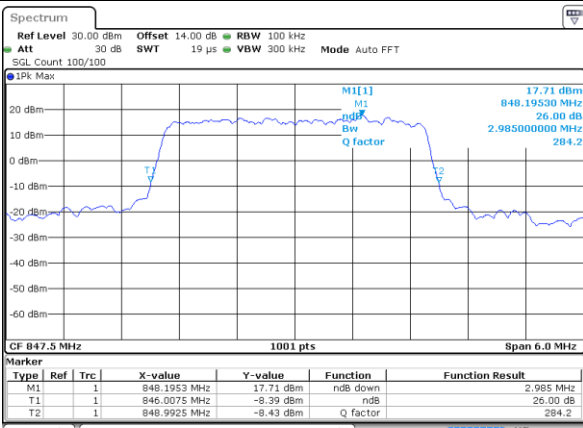

Date: 21 AUG 2017 10:18:15

LTE Band 5

Lowest Channel / 3MHz / QPSK

Date: 21 AUG 2017 10:29:45

Lowest Channel / 3MHz / 16QAM

Date: 21 AUG 2017 10:29:56

Middle Channel / 3MHz / QPSK

Date: 21 AUG 2017 10:38:43

Middle Channel / 3MHz / 16QAM

Date: 21 AUG 2017 10:38:53

Highest Channel / 3MHz / QPSK

Date: 21 AUG 2017 10:41:09

Highest Channel / 3MHz / 16QAM

Date: 21 AUG 2017 10:41:18

LTE Band 5

Lowest Channel / 5MHz / QPSK