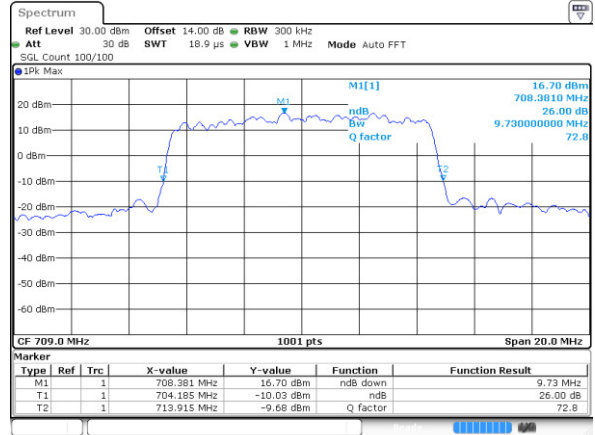

LTE Band 17

Lowest Channel / 5MHz / QPSK

Date: 9 AUG 2017 06:27:45

Lowest Channel / 5MHz / 16QAM

Date: 9 AUG 2017 06:27:56

Middle Channel / 5MHz / QPSK

Date: 9 AUG 2017 06:34:49

Middle Channel / 5MHz / 16QAM

Date: 9 AUG 2017 06:34:59

Highest Channel / 5MHz / QPSK

Date: 9 AUG 2017 06:37:17

Highest Channel / 5MHz / 16QAM

Date: 9 AUG 2017 06:37:27

LTE Band 17

Lowest Channel / 10MHz / QPSK

Date: 9 AUG 2017 06:44:21

Lowest Channel / 10MHz / 16QAM

Date: 9 AUG 2017 06:44:31

Middle Channel / 10MHz / QPSK

Date: 9 AUG 2017 06:51:24

Middle Channel / 10MHz / 16QAM

Date: 9 AUG 2017 06:51:34

Highest Channel / 10MHz / QPSK

Date: 9 AUG 2017 06:53:52