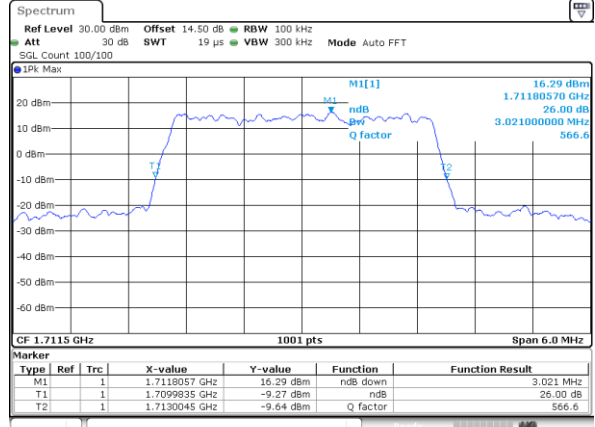

Highest Channel / 1.4MHz / 16QAM

Date: 7_AUG.2017 21:15:01

LTE Band 4

Lowest Channel / 3MHz / QPSK

Date: 7,AUG,2017 21:21:58

Lowest Channel / 3MHz / 16QAM

Date: 7,AUG,2017 21:39:17

Middle Channel / 3MHz / QPSK

Date: 7,AUG,2017 21:46:15

Middle Channel / 3MHz / 16QAM

Date: 7,AUG,2017 21:46:25

Highest Channel / 3MHz / QPSK

Date: 7,AUG,2017 21:48:47

Highest Channel / 3MHz / 16QAM

Date: 7,AUG,2017 21:48:57

LTE Band 4