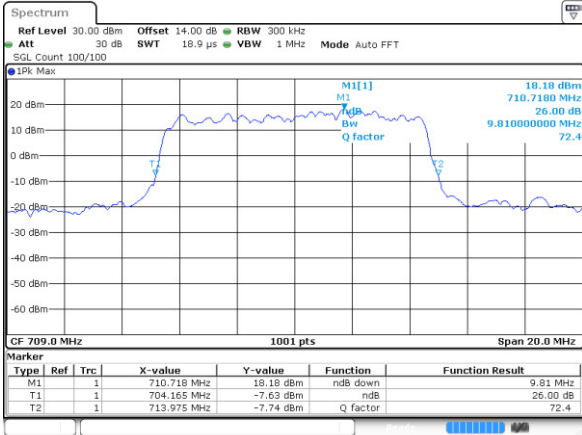

LTE Band 17

Lowest Channel / 5MHz / QPSK

Date: 9 AUG 2017 06:27:45

Lowest Channel / 5MHz / 16QAM

Date: 9 AUG 2017 06:27:56

Middle Channel / 5MHz / QPSK

Date: 9 AUG 2017 06:34:49

Middle Channel / 5MHz / 16QAM

Date: 9 AUG 2017 06:34:59

Highest Channel / 5MHz / QPSK

Date: 9 AUG 2017 06:37:17

Highest Channel / 5MHz / 16QAM

Date: 9 AUG 2017 06:37:27

LTE Band 17

Lowest Channel / 10MHz / QPSK

Date: 9 AUG 2017 06:44:21