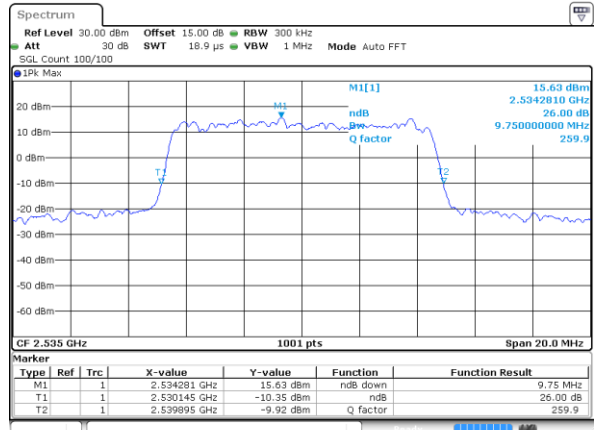

Date: 9 AUG 2017 00:55:40

Highest Channel / 5MHz / QPSK

Date: 9 AUG 2017 00:57:57

Highest Channel / 5MHz / 16QAM

Date: 9 AUG 2017 00:58:07

LTE Band 7

Lowest Channel / 10MHz / QPSK

Date: 9 AUG 2017 01:05:02

Lowest Channel / 10MHz / 16QAM

Date: 9 AUG 2017 01:05:12

Middle Channel / 10MHz / QPSK

Date: 9 AUG 2017 01:12:06

Middle Channel / 10MHz / 16QAM

Date: 9 AUG 2017 01:12:16

Highest Channel / 10MHz / QPSK

Date: 9 AUG 2017 01:14:33

Highest Channel / 10MHz / 16QAM

Date: 9 AUG 2017 01:14:43

LTE Band 7

Lowest Channel / 15MHz / QPSK

Date: 9 AUG 2017 01:21:38

Lowest Channel / 15MHz / 16QAM

Date: 9 AUG 2017 01:21:48

Middle Channel / 15MHz / QPSK