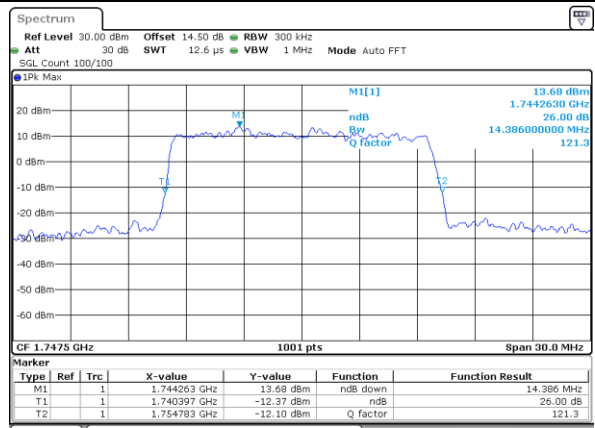

Middle Channel / 15MHz / 16QAM

Date: 7.AUG.2017 23:00:37

Highest Channel / 15MHz / QPSK

Date: 7.AUG.2017 23:02:58

Highest Channel / 15MHz / 16QAM

Date: 7.AUG.2017 23:03:08

LTE Band 4

Lowest Channel / 20MHz / QPSK