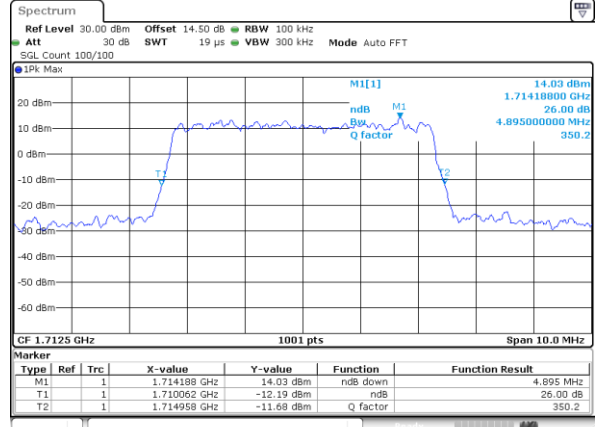

Lowest Channel / 5MHz / 16QAM

Date: 7_AUG.2017 21:56:04