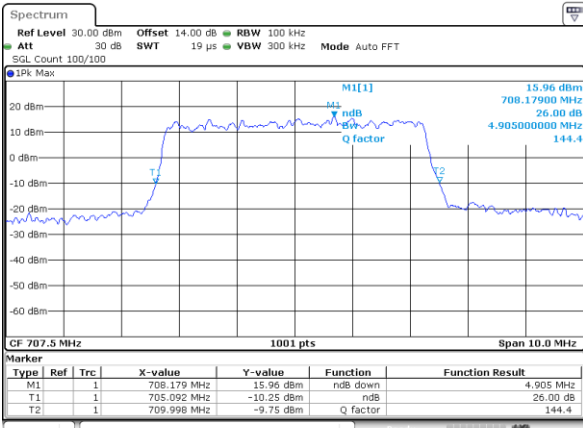

Middle Channel / 5MHz / QPSK

Date: 15_AUG.2017 12:43:08