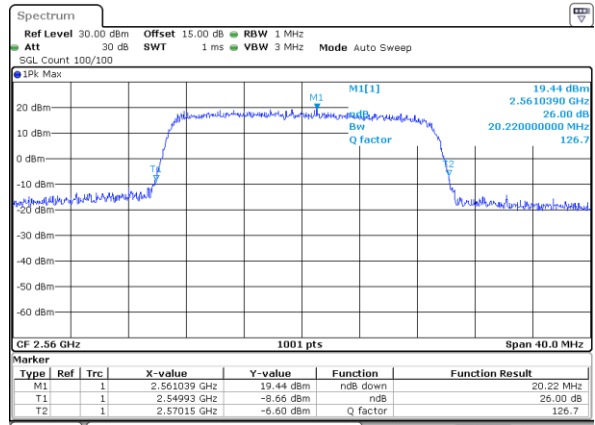

Date: 9 AUG 2017 01:28:42

Middle Channel / 15MHz / 16QAM

Date: 9 AUG 2017 01:28:52

Highest Channel / 15MHz / QPSK

Date: 9 AUG 2017 01:31:09

Highest Channel / 15MHz / 16QAM

Date: 9 AUG 2017 01:31:19

LTE Band 7

Lowest Channel / 20MHz / QPSK

Date: 9 AUG 2017 01:38:14

Lowest Channel / 20MHz / 16QAM

Date: 9 AUG 2017 01:38:24

Middle Channel / 20MHz / QPSK

Date: 9 AUG 2017 01:45:19

Middle Channel / 20MHz / 16QAM

Date: 9 AUG 2017 01:45:29

Highest Channel / 20MHz / QPSK

Date: 9 AUG 2017 01:47:46

Highest Channel / 20MHz / 16QAM

Date: 9 AUG 2017 01:47:56

LTE Band 12

Lowest Channel / 1.4MHz / QPSK

Date: 15_AUG.2017 12:01:57

Lowest Channel / 1.4MHz / 16QAM