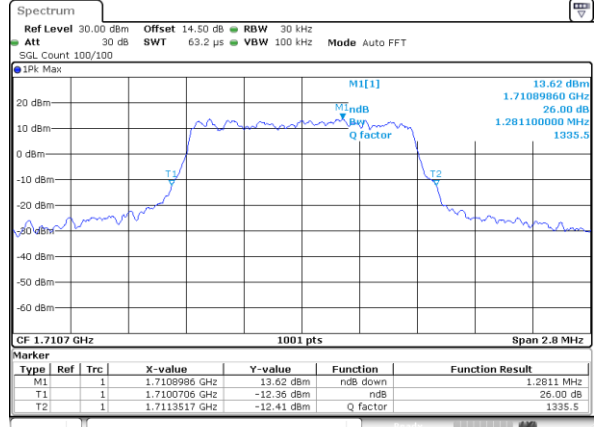

LTE Band 2

Lowest Channel / 20MHz / QPSK

Date: 7,AUG,2017 20:34:48

Lowest Channel / 20MHz / 16QAM

Date: 7,AUG,2017 20:34:59

Middle Channel / 20MHz / QPSK

Date: 7,AUG,2017 20:41:57

Middle Channel / 20MHz / 16QAM

Date: 7,AUG,2017 20:42:06

Highest Channel / 20MHz / QPSK

Date: 7,AUG,2017 20:44:29

Highest Channel / 20MHz / 16QAM

Date: 7,AUG,2017 20:44:39

LTE Band 4

Lowest Channel / 1.4MHz / QPSK

Date: 7_AUG.2017 21:05:10

Lowest Channel / 1.4MHz / 16QAM

Date: 7_AUG.2017 21:05:20

Middle Channel / 1.4MHz / QPSK

Date: 7_AUG.2017 21:12:19

Middle Channel / 1.4MHz / 16QAM

Date: 7_AUG.2017 21:12:29

Highest Channel / 1.4MHz / QPSK

Date: 7_AUG.2017 21:14:51

Highest Channel / 1.4MHz / 16QAM

Date: 7_AUG.2017 21:15:01

LTE Band 4

Lowest Channel / 3MHz / QPSK

Date: 7,AUG,2017 21:21:58

Lowest Channel / 3MHz / 16QAM

Date: 7,AUG,2017 21:39:17

Middle Channel / 3MHz / QPSK