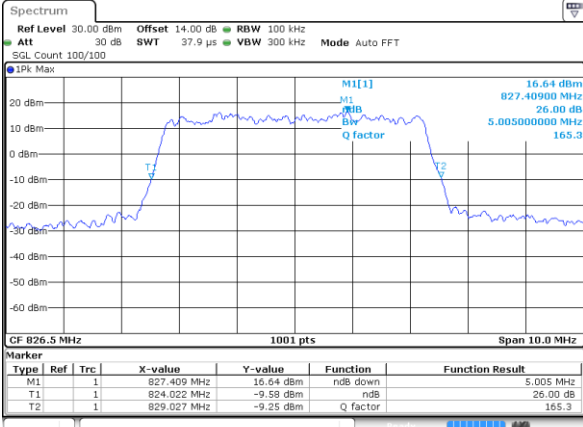

Date: 21 AUG 2017 10:18:15

LTE Band 5

Lowest Channel / 3MHz / QPSK

Date: 21 AUG 2017 10:29:45

Lowest Channel / 3MHz / 16QAM

Date: 21 AUG 2017 10:29:56

Middle Channel / 3MHz / QPSK

Date: 21 AUG 2017 10:38:43

Middle Channel / 3MHz / 16QAM

Date: 21 AUG 2017 10:38:53

Highest Channel / 3MHz / QPSK

Date: 21 AUG 2017 10:41:09

Highest Channel / 3MHz / 16QAM

Date: 21 AUG 2017 10:41:18

LTE Band 5

Lowest Channel / 5MHz / QPSK

Date: 21 AUG 2017 13:21:21

Lowest Channel / 5MHz / 16QAM

Date: 21 AUG 2017 13:21:32

Middle Channel / 5MHz / QPSK

Date: 21 AUG 2017 13:30:20

Middle Channel / 5MHz / 16QAM

Date: 21 AUG 2017 13:30:30

Highest Channel / 5MHz / QPSK