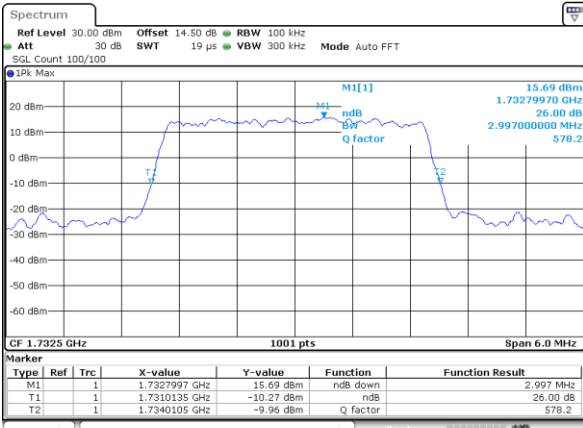

Lowest Channel / 1.4MHz / 16QAM

Date: 7_AUG.2017 21:05:20

Middle Channel / 1.4MHz / QPSK

Date: 7_AUG.2017 21:12:19

Middle Channel / 1.4MHz / 16QAM

Date: 7_AUG.2017 21:12:29

Highest Channel / 1.4MHz / QPSK

Date: 7_AUG.2017 21:14:51

Highest Channel / 1.4MHz / 16QAM

Date: 7_AUG.2017 21:15:01

LTE Band 4

Lowest Channel / 3MHz / QPSK

Date: 7,AUG,2017 21:21:58

Lowest Channel / 3MHz / 16QAM

Date: 7,AUG,2017 21:39:17

Middle Channel / 3MHz / QPSK

Date: 7,AUG,2017 21:46:15

Middle Channel / 3MHz / 16QAM

Date: 7,AUG,2017 21:46:25

Highest Channel / 3MHz / QPSK

Date: 7,AUG,2017 21:48:47

Highest Channel / 3MHz / 16QAM

Date: 7,AUG,2017 21:48:57

LTE Band 4