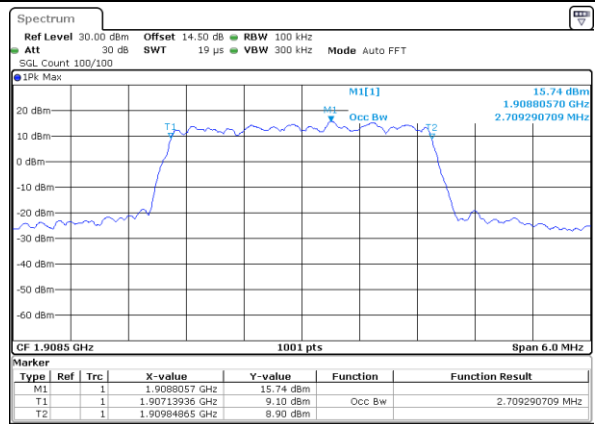

Highest Channel / 3MHz / 16QAM

Date: 7.AUG.2017 19:37:00