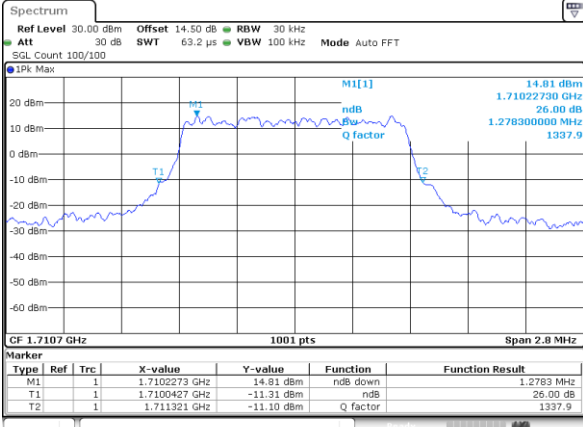

Date: 7,AUG,2017 20:42:06

Highest Channel / 20MHz / QPSK

Date: 7,AUG,2017 20:44:29

Highest Channel / 20MHz / 16QAM

Date: 7,AUG,2017 20:44:39

LTE Band 4

Lowest Channel / 1.4MHz / QPSK

Date: 7_AUG.2017 21:05:10

Lowest Channel / 1.4MHz / 16QAM

Date: 7_AUG.2017 21:05:20

Middle Channel / 1.4MHz / QPSK

Date: 7_AUG.2017 21:12:19

Middle Channel / 1.4MHz / 16QAM

Date: 7_AUG.2017 21:12:29

Highest Channel / 1.4MHz / QPSK

Date: 7_AUG.2017 21:14:51