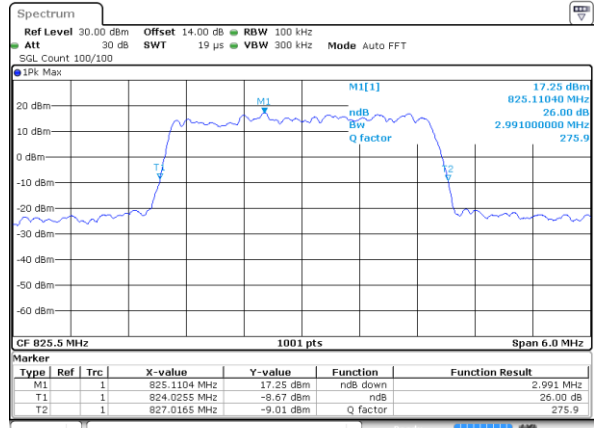

Date: 21 AUG 2017 10:18:15

LTE Band 5

Lowest Channel / 3MHz / QPSK

Date: 21 AUG 2017 10:29:45

Lowest Channel / 3MHz / 16QAM

Date: 21 AUG 2017 10:29:56

Middle Channel / 3MHz / QPSK

Date: 21 AUG 2017 10:38:43

Middle Channel / 3MHz / 16QAM

Date: 21 AUG 2017 10:38:53

Highest Channel / 3MHz / QPSK

Date: 21 AUG 2017 10:41:09

Highest Channel / 3MHz / 16QAM

Date: 21 AUG 2017 10:41:18

LTE Band 5

Lowest Channel / 5MHz / QPSK