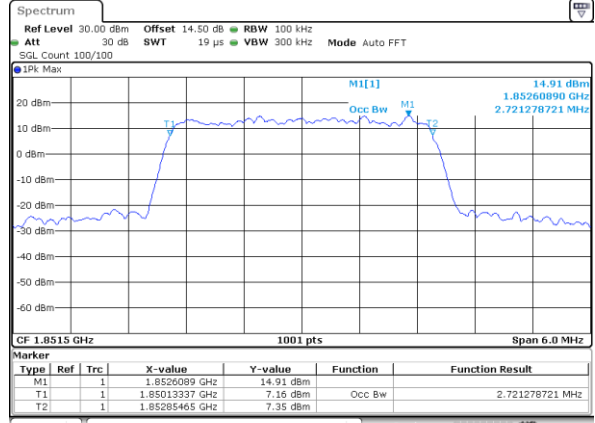

Lowest Channel / 3MHz / 16QAM

Date: 7.AUG.2017 19:27:17