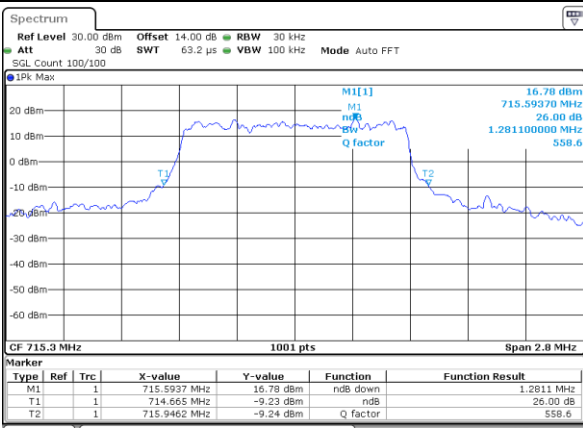

Highest Channel / 20MHz / QPSK

Date: 9 AUG 2017 01:47:46

Highest Channel / 20MHz / 16QAM

Date: 9 AUG 2017 01:47:56

LTE Band 12

Lowest Channel / 1.4MHz / QPSK

Date: 15_AUG.2017 12:01:57

Lowest Channel / 1.4MHz / 16QAM

Date: 15_AUG.2017 12:01:47

Middle Channel / 1.4MHz / QPSK

Date: 15_AUG.2017 12:09:03

Middle Channel / 1.4MHz / 16QAM

Date: 15_AUG.2017 12:09:13

Highest Channel / 1.4MHz / QPSK

Date: 15_AUG.2017 12:11:38

Highest Channel / 1.4MHz / 16QAM

Date: 15_AUG.2017 12:11:48

LTE Band 12

Lowest Channel / 3MHz / QPSK

Date: 15.AUG.2017 12:18:52

Lowest Channel / 3MHz / 16QAM

Date: 15.AUG.2017 12:19:02

Middle Channel / 3MHz / QPSK

Date: 15.AUG.2017 12:26:06