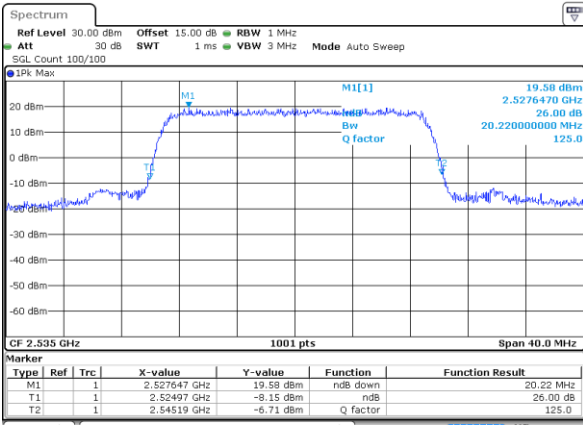

Date: 9 AUG 2017 01:28:42

Middle Channel / 15MHz / 16QAM

Date: 9 AUG 2017 01:28:52

Highest Channel / 15MHz / QPSK

Date: 9 AUG 2017 01:31:09

Highest Channel / 15MHz / 16QAM

Date: 9 AUG 2017 01:31:19

LTE Band 7

Lowest Channel / 20MHz / QPSK

Date: 9 AUG 2017 01:38:14

Lowest Channel / 20MHz / 16QAM

Date: 9 AUG 2017 01:38:24

Middle Channel / 20MHz / QPSK

Date: 9 AUG 2017 01:45:19

Middle Channel / 20MHz / 16QAM

Date: 9 AUG 2017 01:45:29

Highest Channel / 20MHz / QPSK

Date: 9 AUG 2017 01:47:46

Highest Channel / 20MHz / 16QAM

Date: 9 AUG 2017 01:47:56

LTE Band 12

Lowest Channel / 1.4MHz / QPSK

Date: 15_AUG.2017 12:01:57

Lowest Channel / 1.4MHz / 16QAM