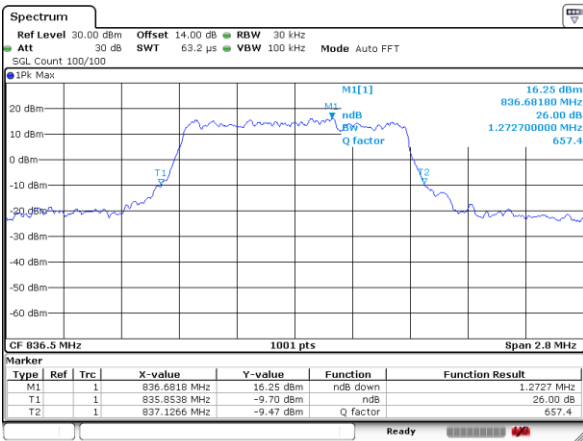

Date: 7,AUG,2017 23:19:44

Highest Channel / 20MHz / 16QAM

Date: 7,AUG,2017 23:19:54

LTE Band 5

Lowest Channel / 1.4MHz / QPSK

Date: 21 AUG 2017 10:06:51

Lowest Channel / 1.4MHz / 16QAM

Date: 21 AUG 2017 10:06:42

Middle Channel / 1.4MHz / QPSK

Date: 21 AUG 2017 10:15:39

Middle Channel / 1.4MHz / 16QAM

Date: 21 AUG 2017 10:15:49

Highest Channel / 1.4MHz / QPSK

Date: 21 AUG 2017 10:18:06

Highest Channel / 1.4MHz / 16QAM