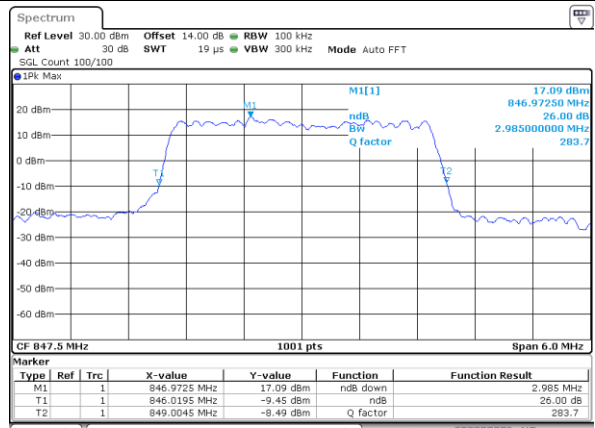

Date: 21 AUG 2017 10:18:15

LTE Band 5

Lowest Channel / 3MHz / QPSK

Date: 21 AUG 2017 10:29:45

Lowest Channel / 3MHz / 16QAM

Date: 21 AUG 2017 10:29:56

Middle Channel / 3MHz / QPSK

Date: 21 AUG 2017 10:38:43

Middle Channel / 3MHz / 16QAM

Date: 21 AUG 2017 10:38:53

Highest Channel / 3MHz / QPSK

Date: 21 AUG 2017 10:41:09

Highest Channel / 3MHz / 16QAM

Date: 21 AUG 2017 10:41:18

LTE Band 5

Lowest Channel / 5MHz / QPSK