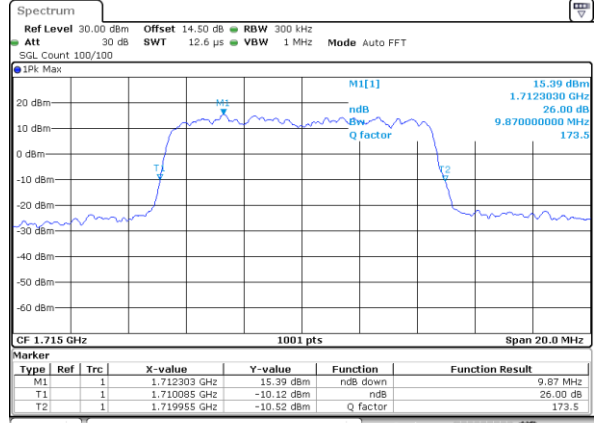

Highest Channel / 5MHz / QPSK

Date: 7_AUG.2017 22:05:34

Highest Channel / 5MHz / 16QAM

Date: 7_AUG.2017 22:05:44

LTE Band 4

Lowest Channel / 10MHz / QPSK

Date: 7_AUG.2017 22:36:33

Lowest Channel / 10MHz / 16QAM