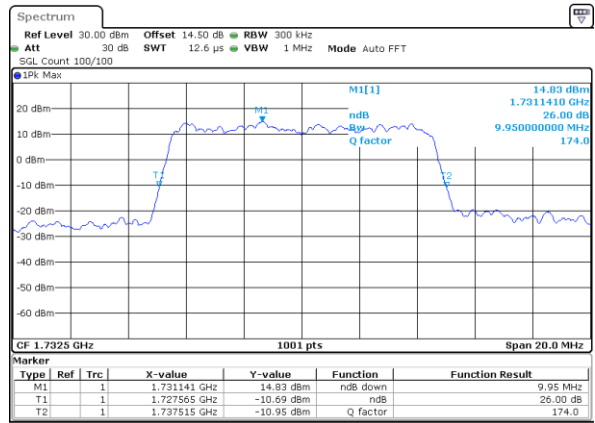

Middle Channel / 10MHz / 16QAM

Date: 7_AUG.2017 22:43:50