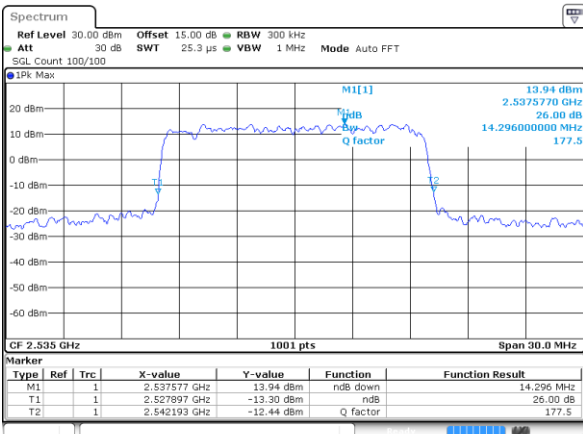

Highest Channel / 10MHz / 16QAM

Date: 9 AUG 2017 01:14:43

LTE Band 7

Lowest Channel / 15MHz / QPSK

Date: 9 AUG 2017 01:21:38

Lowest Channel / 15MHz / 16QAM

Date: 9 AUG 2017 01:21:48

Middle Channel / 15MHz / QPSK

Date: 9 AUG 2017 01:28:42

Middle Channel / 15MHz / 16QAM

Date: 9 AUG 2017 01:28:52

Highest Channel / 15MHz / QPSK

Date: 9 AUG 2017 01:31:09

Highest Channel / 15MHz / 16QAM

Date: 9 AUG 2017 01:31:19

LTE Band 7