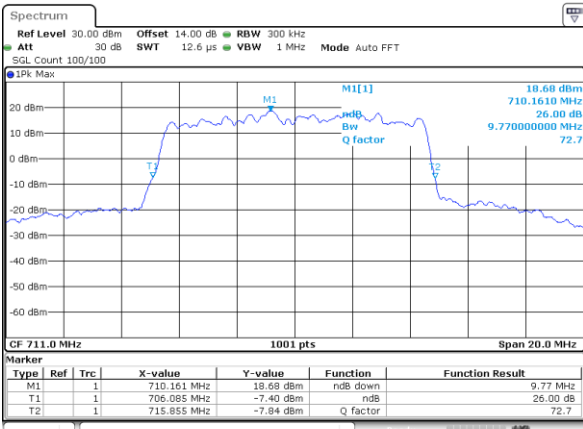

Date: 15_AUG.2017 12:45:43

Highest Channel / 5MHz / 16QAM

Date: 15_AUG.2017 12:45:53

LTE Band 12

Lowest Channel / 10MHz / QPSK

Date: 15_AUG.2017 12:52:57

Lowest Channel / 10MHz / 16QAM

Date: 15_AUG.2017 12:53:07

Middle Channel / 10MHz / QPSK

Date: 15_AUG.2017 13:00:11

Middle Channel / 10MHz / 16QAM

Date: 15_AUG.2017 13:00:21

Highest Channel / 10MHz / QPSK

Date: 15_AUG.2017 13:02:46

Highest Channel / 10MHz / 16QAM

Date: 15_AUG.2017 13:02:56

LTE Band 17

Lowest Channel / 5MHz / QPSK

Date: 9 AUG 2017 06:27:45

Lowest Channel / 5MHz / 16QAM

Date: 9 AUG 2017 06:27:56

Middle Channel / 5MHz / QPSK

Date: 9 AUG 2017 06:34:49

Middle Channel / 5MHz / 16QAM