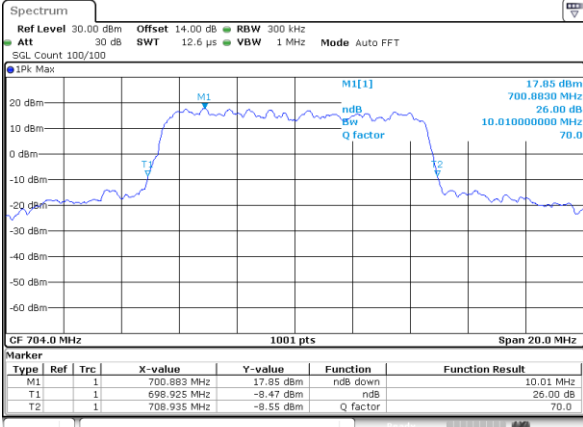

Date: 15_AUG.2017 12:45:43

Highest Channel / 5MHz / 16QAM

Date: 15_AUG.2017 12:45:53

LTE Band 12

Lowest Channel / 10MHz / QPSK

Date: 15_AUG.2017 12:52:57

Lowest Channel / 10MHz / 16QAM

Date: 15_AUG.2017 12:53:07