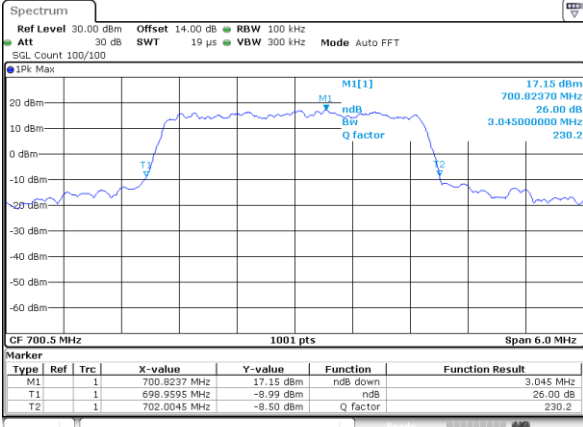

Highest Channel / 20MHz / QPSK

Date: 9 AUG 2017 01:47:46

Highest Channel / 20MHz / 16QAM

Date: 9 AUG 2017 01:47:56

LTE Band 12

Lowest Channel / 1.4MHz / QPSK

Date: 15_AUG.2017 12:01:57

Lowest Channel / 1.4MHz / 16QAM

Date: 15_AUG.2017 12:01:47

Middle Channel / 1.4MHz / QPSK

Date: 15_AUG.2017 12:09:03

Middle Channel / 1.4MHz / 16QAM

Date: 15_AUG.2017 12:09:13

Highest Channel / 1.4MHz / QPSK

Date: 15_AUG.2017 12:11:38

Highest Channel / 1.4MHz / 16QAM

Date: 15_AUG.2017 12:11:48

LTE Band 12

Lowest Channel / 3MHz / QPSK

Date: 15.AUG.2017 12:18:52

Lowest Channel / 3MHz / 16QAM

Date: 15.AUG.2017 12:19:02

Middle Channel / 3MHz / QPSK

Date: 15.AUG.2017 12:26:06