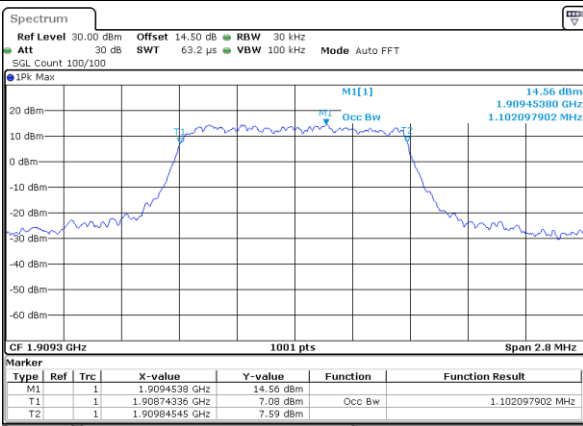

Mode	LTE Band 17 : 99%OBW(MHz)											
BW	1.4MHz		3MHz		5MHz		10MHz		15MHz		20MHz	
Mod.	QPSK	16QAM	QPSK	16QAM	QPSK	16QAM	QPSK	16QAM	QPSK	16QAM	QPSK	16QAM
Lowest CH					4.50	4.49	9.03	9.03				
Middle CH					4.48	4.50	9.03	8.97				
Highest CH					4.48	4.50	8.95	8.89				

LTE Band 2

Lowest Channel / 1.4MHz / QPSK

Lowest Channel / 1.4MHz / 16QAM

Middle Channel / 1.4MHz / QPSK

Middle Channel / 1.4MHz / 16QAM

Highest Channel / 1.4MHz / QPSK

Highest Channel / 1.4MHz / 16QAM

LTE Band 2