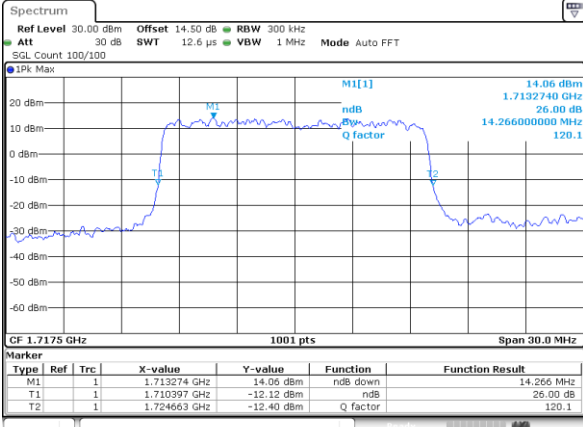

Highest Channel / 5MHz / QPSK

Date: 7_AUG.2017 22:05:34

Highest Channel / 5MHz / 16QAM

Date: 7_AUG.2017 22:05:44

LTE Band 4

Lowest Channel / 10MHz / QPSK

Date: 7_AUG.2017 22:36:33

Lowest Channel / 10MHz / 16QAM

Date: 7_AUG.2017 22:36:43

Middle Channel / 10MHz / QPSK

Date: 7_AUG.2017 22:43:40

Middle Channel / 10MHz / 16QAM

Date: 7_AUG.2017 22:43:50

Highest Channel / 10MHz / QPSK

Date: 7_AUG.2017 22:46:12

Highest Channel / 10MHz / 16QAM

Date: 7_AUG.2017 22:46:22

LTE Band 4

Lowest Channel / 15MHz / QPSK

Date: 7.AUG.2017 22:53:19

Lowest Channel / 15MHz / 16QAM

Date: 7.AUG.2017 22:53:29

Middle Channel / 15MHz / QPSK

Date: 7.AUG.2017 23:00:27