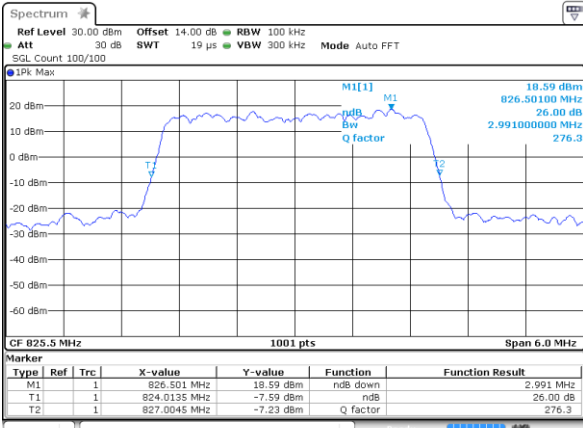

Date: 7,AUG,2017 23:19:44

Highest Channel / 20MHz / 16QAM

Date: 7,AUG,2017 23:19:54

LTE Band 5

Lowest Channel / 1.4MHz / QPSK

Date: 21 AUG 2017 10:06:51

Lowest Channel / 1.4MHz / 16QAM

Date: 21 AUG 2017 10:06:42

Middle Channel / 1.4MHz / QPSK

Date: 21 AUG 2017 10:15:39

Middle Channel / 1.4MHz / 16QAM

Date: 21 AUG 2017 10:15:49

Highest Channel / 1.4MHz / QPSK

Date: 21 AUG 2017 10:18:06

Highest Channel / 1.4MHz / 16QAM

Date: 21 AUG 2017 10:18:15

LTE Band 5

Lowest Channel / 3MHz / QPSK

Date: 21 AUG 2017 10:29:45

Lowest Channel / 3MHz / 16QAM

Date: 21 AUG 2017 10:29:56

Middle Channel / 3MHz / QPSK

Date: 21 AUG 2017 10:38:43