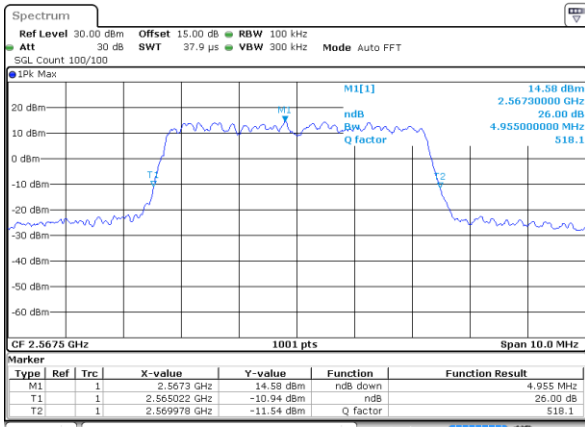

LTE Band 7

Lowest Channel / 5MHz / QPSK

Date: 9 AUG 2017 00:48:25

Lowest Channel / 5MHz / 16QAM

Date: 9 AUG 2017 00:48:35

Middle Channel / 5MHz / QPSK

Date: 9 AUG 2017 00:55:30

Middle Channel / 5MHz / 16QAM

Date: 9 AUG 2017 00:55:40

Highest Channel / 5MHz / QPSK

Date: 9 AUG 2017 00:57:57

Highest Channel / 5MHz / 16QAM

Date: 9 AUG 2017 00:58:07

LTE Band 7

Lowest Channel / 10MHz / QPSK

Date: 9 AUG 2017 01:05:02