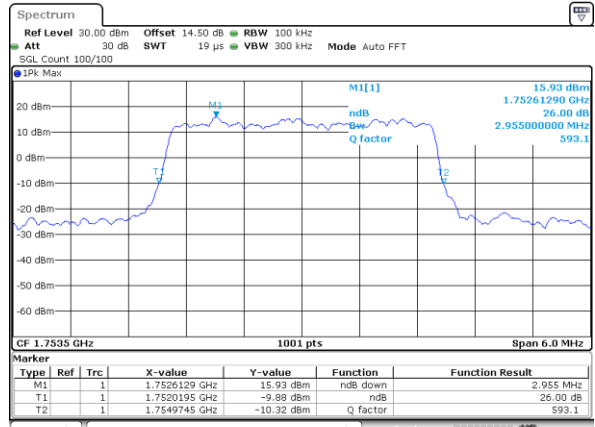

Highest Channel / 1.4MHz / 16QAM

Date: 7_AUG.2017 21:15:01

LTE Band 4

Lowest Channel / 3MHz / QPSK

Date: 7,AUG,2017 21:21:58

Lowest Channel / 3MHz / 16QAM

Date: 7,AUG,2017 21:39:17

Middle Channel / 3MHz / QPSK

Date: 7,AUG,2017 21:46:15

Middle Channel / 3MHz / 16QAM

Date: 7,AUG,2017 21:46:25

Highest Channel / 3MHz / QPSK

Date: 7,AUG,2017 21:48:47

Highest Channel / 3MHz / 16QAM

Date: 7,AUG,2017 21:48:57

LTE Band 4

Lowest Channel / 5MHz / QPSK

Date: 7_AUG.2017 21:55:54

Lowest Channel / 5MHz / 16QAM

Date: 7_AUG.2017 21:56:04

Middle Channel / 5MHz / QPSK

Date: 7_AUG.2017 22:03:01

Middle Channel / 5MHz / 16QAM

Date: 7_AUG.2017 22:03:12

Highest Channel / 5MHz / QPSK

Date: 7_AUG.2017 22:05:34

Highest Channel / 5MHz / 16QAM

Date: 7_AUG.2017 22:05:44

LTE Band 4

Lowest Channel / 10MHz / QPSK

Date: 7_AUG.2017 22:36:33

Lowest Channel / 10MHz / 16QAM