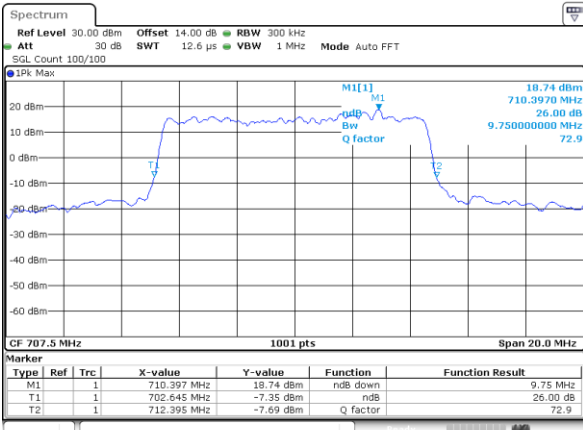

Middle Channel / 10MHz / QPSK

Date: 15_AUG.2017 13:00:11