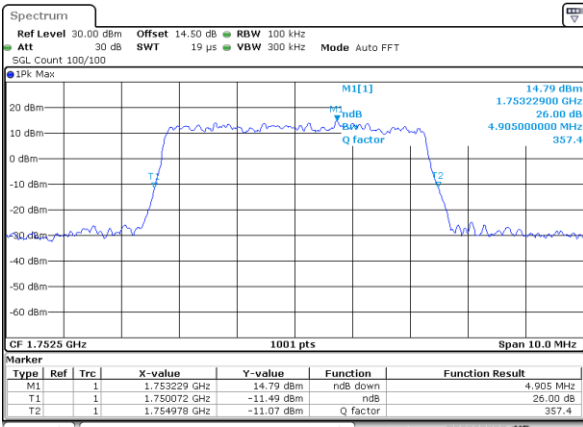

Lowest Channel / 5MHz / QPSK

Date: 7_AUG.2017 21:55:54

Lowest Channel / 5MHz / 16QAM

Date: 7_AUG.2017 21:56:04

Middle Channel / 5MHz / QPSK

Date: 7_AUG.2017 22:03:01

Middle Channel / 5MHz / 16QAM

Date: 7_AUG.2017 22:03:12

Highest Channel / 5MHz / QPSK

Date: 7_AUG.2017 22:05:34

Highest Channel / 5MHz / 16QAM

Date: 7_AUG.2017 22:05:44

LTE Band 4

Lowest Channel / 10MHz / QPSK

Date: 7_AUG.2017 22:36:33

Lowest Channel / 10MHz / 16QAM