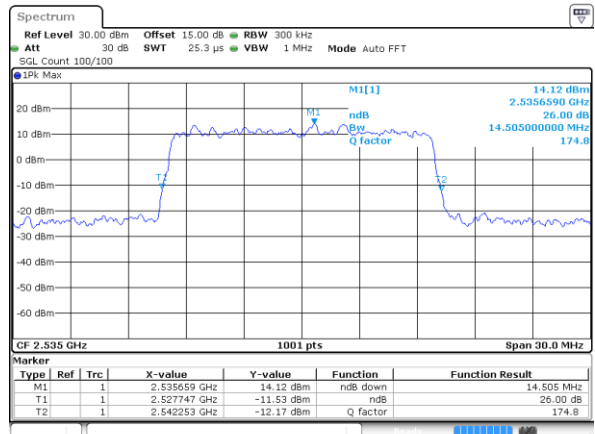

Highest Channel / 10MHz / 16QAM

Date: 9 AUG 2017 01:14:43

LTE Band 7

Lowest Channel / 15MHz / QPSK

Date: 9 AUG 2017 01:21:38

Lowest Channel / 15MHz / 16QAM

Date: 9 AUG 2017 01:21:48

Middle Channel / 15MHz / QPSK

Date: 9 AUG 2017 01:28:42

Middle Channel / 15MHz / 16QAM

Date: 9 AUG 2017 01:28:52

Highest Channel / 15MHz / QPSK

Date: 9 AUG 2017 01:31:09

Highest Channel / 15MHz / 16QAM

Date: 9 AUG 2017 01:31:19

LTE Band 7