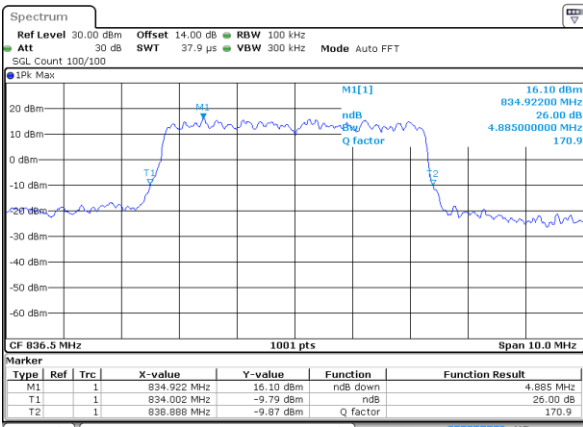

Date: 21 AUG 2017 10:18:15

LTE Band 5

Lowest Channel / 3MHz / QPSK

Date: 21 AUG 2017 10:29:45

Lowest Channel / 3MHz / 16QAM

Date: 21 AUG 2017 10:29:56

Middle Channel / 3MHz / QPSK

Date: 21 AUG 2017 10:38:43

Middle Channel / 3MHz / 16QAM

Date: 21 AUG 2017 10:38:53

Highest Channel / 3MHz / QPSK

Date: 21 AUG 2017 10:41:09

Highest Channel / 3MHz / 16QAM

Date: 21 AUG 2017 10:41:18

LTE Band 5

Lowest Channel / 5MHz / QPSK

Date: 21 AUG 2017 13:21:21

Lowest Channel / 5MHz / 16QAM

Date: 21 AUG 2017 13:21:32

Middle Channel / 5MHz / QPSK

Date: 21 AUG 2017 13:30:20

Middle Channel / 5MHz / 16QAM

Date: 21 AUG 2017 13:30:30

Highest Channel / 5MHz / QPSK