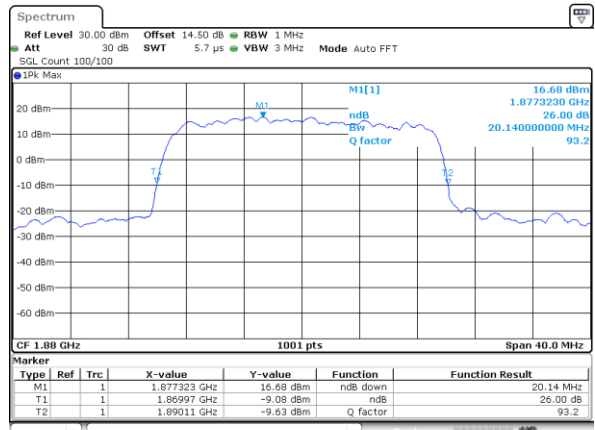

LTE Band 2

Lowest Channel / 20MHz / QPSK

Date: 7,AUG,2017 20:34:48

Lowest Channel / 20MHz / 16QAM

Date: 7,AUG,2017 20:34:59

Middle Channel / 20MHz / QPSK

Date: 7,AUG,2017 20:41:57

Middle Channel / 20MHz / 16QAM

Date: 7,AUG,2017 20:42:06

Highest Channel / 20MHz / QPSK

Date: 7,AUG,2017 20:44:29

Highest Channel / 20MHz / 16QAM

Date: 7,AUG,2017 20:44:39

LTE Band 4

Lowest Channel / 1.4MHz / QPSK

Date: 7_AUG.2017 21:05:10