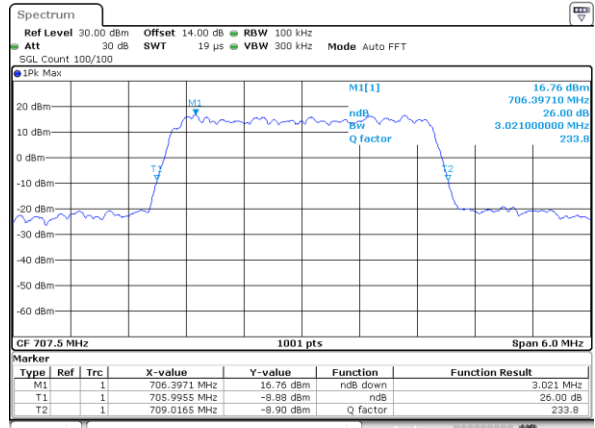

Date: 15_AUG.2017 12:11:48

LTE Band 12

Lowest Channel / 3MHz / QPSK

Date: 15.AUG.2017 12:18:52

Lowest Channel / 3MHz / 16QAM

Date: 15.AUG.2017 12:19:02

Middle Channel / 3MHz / QPSK

Date: 15.AUG.2017 12:26:06

Middle Channel / 3MHz / 16QAM

Date: 15.AUG.2017 12:26:16

Highest Channel / 3MHz / QPSK

Date: 15.AUG.2017 12:28:41

Highest Channel / 3MHz / 16QAM

Date: 15.AUG.2017 12:28:51

LTE Band 12

Lowest Channel / 5MHz / QPSK