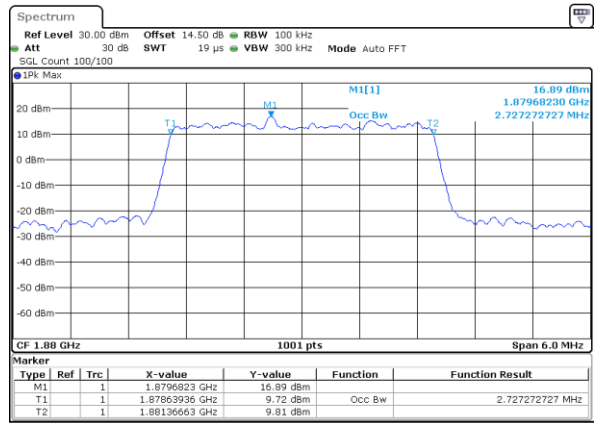

Lowest Channel / 3MHz / QPSK

Date: 7.AUG.2017 19:27:07

Lowest Channel / 3MHz / 16QAM

Date: 7.AUG.2017 19:27:17

Middle Channel / 3MHz / QPSK

Date: 7.AUG.2017 19:34:17

Middle Channel / 3MHz / 16QAM

Date: 7.AUG.2017 19:34:27

Highest Channel / 3MHz / QPSK

Date: 7.AUG.2017 19:36:50

Highest Channel / 3MHz / 16QAM

Date: 7.AUG.2017 19:37:00