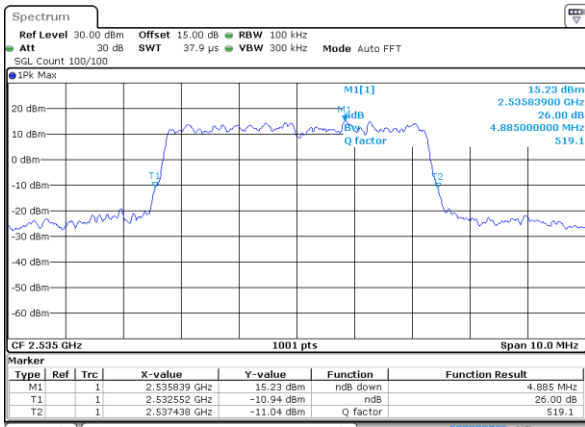

LTE Band 7

Lowest Channel / 5MHz / QPSK

Date: 9 AUG 2017 00:48:25

Lowest Channel / 5MHz / 16QAM

Date: 9 AUG 2017 00:48:35

Middle Channel / 5MHz / QPSK

Date: 9 AUG 2017 00:55:30

Middle Channel / 5MHz / 16QAM

Date: 9 AUG 2017 00:55:40

Highest Channel / 5MHz / QPSK

Date: 9 AUG 2017 00:57:57

Highest Channel / 5MHz / 16QAM

Date: 9 AUG 2017 00:58:07

LTE Band 7

Lowest Channel / 10MHz / QPSK

Date: 9 AUG 2017 01:05:02