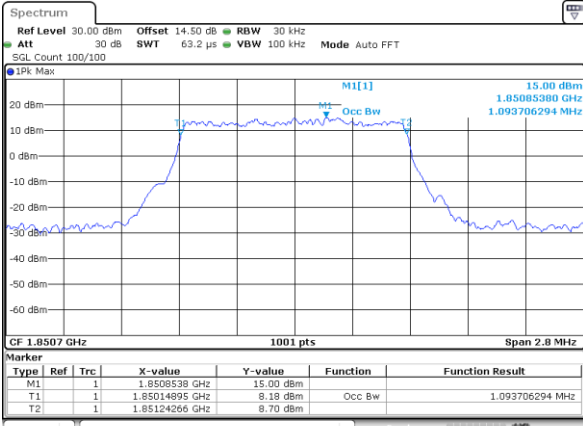

LTE Band 2

Lowest Channel / 1.4MHz / QPSK