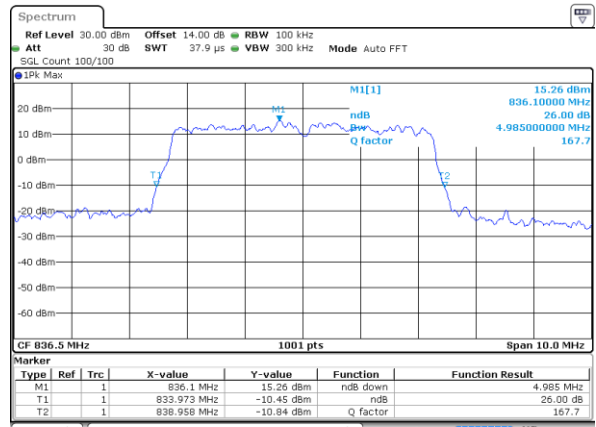

Middle Channel / 3MHz / 16QAM

Date: 21 AUG 2017 10:38:53

Highest Channel / 3MHz / QPSK

Date: 21 AUG 2017 10:41:09

Highest Channel / 3MHz / 16QAM

Date: 21 AUG 2017 10:41:18

LTE Band 5

Lowest Channel / 5MHz / QPSK

Date: 21 AUG 2017 13:21:21

Lowest Channel / 5MHz / 16QAM

Date: 21 AUG 2017 13:21:32

Middle Channel / 5MHz / QPSK

Date: 21 AUG 2017 13:30:20

Middle Channel / 5MHz / 16QAM

Date: 21 AUG 2017 13:30:30

Highest Channel / 5MHz / QPSK

Date: 21 AUG 2017 13:32:46

Highest Channel / 5MHz / 16QAM

Date: 21 AUG 2017 13:32:56

LTE Band 5

Lowest Channel / 10MHz / QPSK

Date: 21 AUG 2017 13:42:37

Lowest Channel / 10MHz / 16QAM

Date: 21 AUG 2017 13:42:47