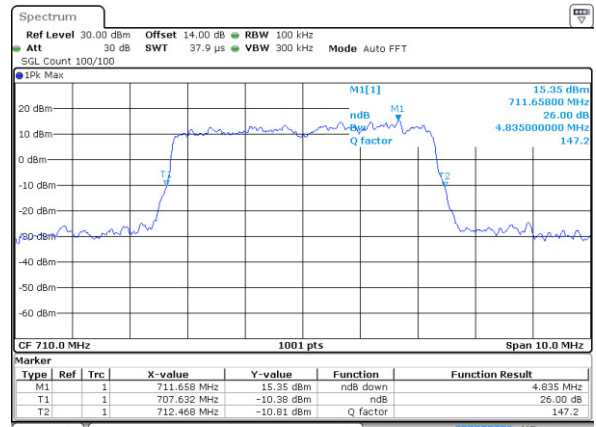

LTE Band 17

Lowest Channel / 5MHz / QPSK

Date: 9 AUG 2017 06:27:45

Lowest Channel / 5MHz / 16QAM

Date: 9 AUG 2017 06:27:56

Middle Channel / 5MHz / QPSK

Date: 9 AUG 2017 06:34:49

Middle Channel / 5MHz / 16QAM

Date: 9 AUG 2017 06:34:59

Highest Channel / 5MHz / QPSK

Date: 9 AUG 2017 06:37:17

Highest Channel / 5MHz / 16QAM

Date: 9 AUG 2017 06:37:27

LTE Band 17

Lowest Channel / 10MHz / QPSK

Date: 9 AUG 2017 06:44:21