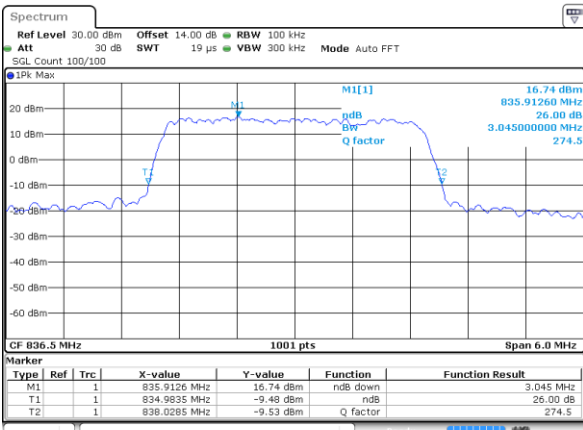

Date: 21 AUG 2017 10:18:15

LTE Band 5

Lowest Channel / 3MHz / QPSK

Date: 21 AUG 2017 10:29:45

Lowest Channel / 3MHz / 16QAM

Date: 21 AUG 2017 10:29:56

Middle Channel / 3MHz / QPSK

Date: 21 AUG 2017 10:38:43

Middle Channel / 3MHz / 16QAM

Date: 21 AUG 2017 10:38:53

Highest Channel / 3MHz / QPSK

Date: 21 AUG 2017 10:41:09

Highest Channel / 3MHz / 16QAM

Date: 21 AUG 2017 10:41:18

LTE Band 5

Lowest Channel / 5MHz / QPSK