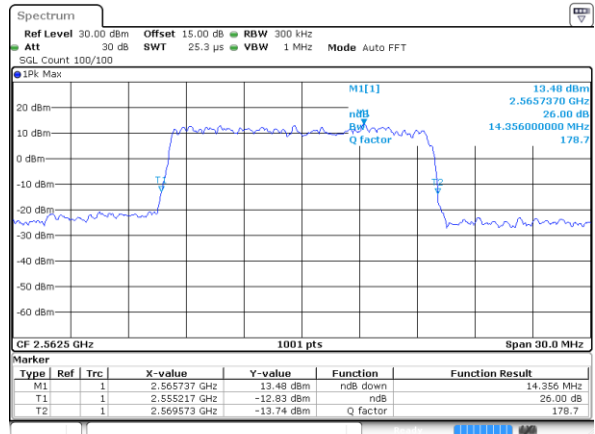

Highest Channel / 10MHz / 16QAM

Date: 9 AUG 2017 01:14:43

LTE Band 7

Lowest Channel / 15MHz / QPSK

Date: 9 AUG 2017 01:21:38

Lowest Channel / 15MHz / 16QAM

Date: 9 AUG 2017 01:21:48

Middle Channel / 15MHz / QPSK

Date: 9 AUG 2017 01:28:42

Middle Channel / 15MHz / 16QAM

Date: 9 AUG 2017 01:28:52

Highest Channel / 15MHz / QPSK

Date: 9 AUG 2017 01:31:09

Highest Channel / 15MHz / 16QAM

Date: 9 AUG 2017 01:31:19

LTE Band 7