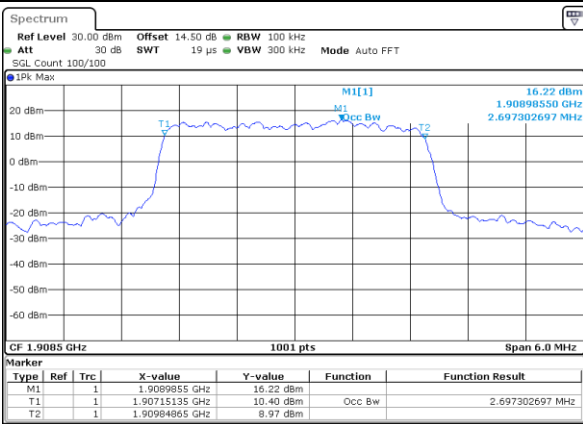

Highest Channel / 3MHz / QPSK

Date: 7.AUG.2017 19:36:50