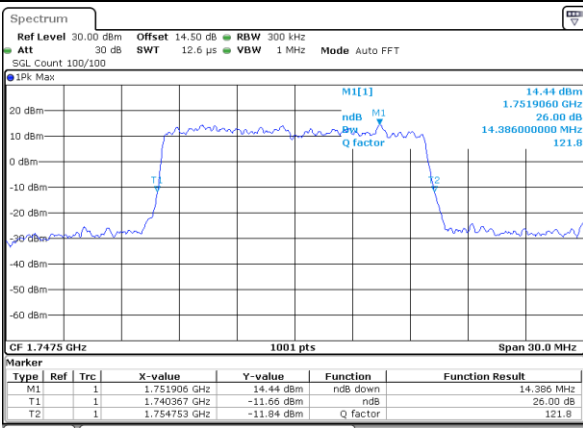

Date: 7_AUG.2017 22:46:22

LTE Band 4

Lowest Channel / 15MHz / QPSK

Date: 7.AUG.2017 22:53:19

Lowest Channel / 15MHz / 16QAM

Date: 7.AUG.2017 22:53:29

Middle Channel / 15MHz / QPSK

Date: 7.AUG.2017 23:00:27

Middle Channel / 15MHz / 16QAM

Date: 7.AUG.2017 23:00:37

Highest Channel / 15MHz / QPSK

Date: 7.AUG.2017 23:02:58

Highest Channel / 15MHz / 16QAM

Date: 7.AUG.2017 23:03:08

LTE Band 4

Lowest Channel / 20MHz / QPSK