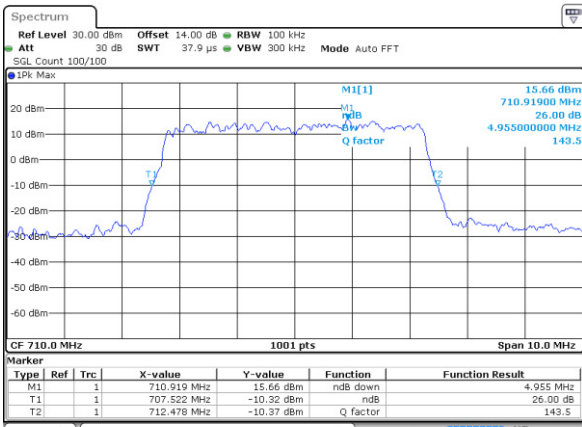

LTE Band 17

Lowest Channel / 5MHz / QPSK

Date: 9 AUG 2017 06:27:45

Lowest Channel / 5MHz / 16QAM

Date: 9 AUG 2017 06:27:56

Middle Channel / 5MHz / QPSK

Date: 9 AUG 2017 06:34:49

Middle Channel / 5MHz / 16QAM

Date: 9 AUG 2017 06:34:59

Highest Channel / 5MHz / QPSK

Date: 9 AUG 2017 06:37:17

Highest Channel / 5MHz / 16QAM

Date: 9 AUG 2017 06:37:27

LTE Band 17

Lowest Channel / 10MHz / QPSK

Date: 9 AUG 2017 06:44:21