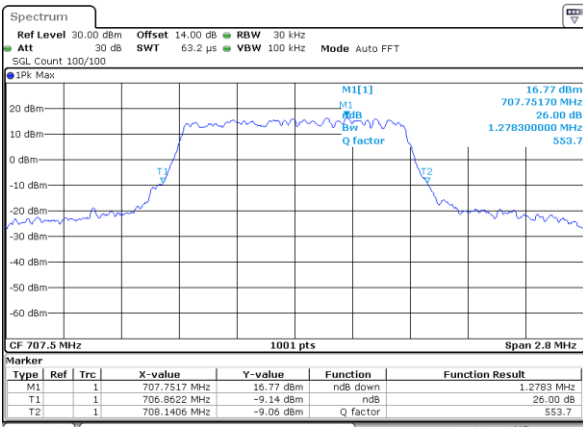

Highest Channel / 20MHz / QPSK

Date: 9 AUG 2017 01:47:46

Highest Channel / 20MHz / 16QAM

Date: 9 AUG 2017 01:47:56

LTE Band 12

Lowest Channel / 1.4MHz / QPSK

Date: 15_AUG.2017 12:01:57

Lowest Channel / 1.4MHz / 16QAM

Date: 15_AUG.2017 12:01:47

Middle Channel / 1.4MHz / QPSK

Date: 15_AUG.2017 12:09:03

Middle Channel / 1.4MHz / 16QAM

Date: 15_AUG.2017 12:09:13

Highest Channel / 1.4MHz / QPSK

Date: 15_AUG.2017 12:11:38

Highest Channel / 1.4MHz / 16QAM