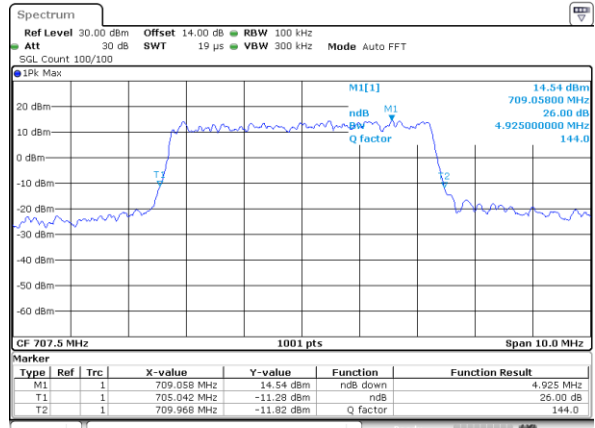

Middle Channel / 3MHz / 16QAM

Date: 15.AUG.2017 12:26:16

Highest Channel / 3MHz / QPSK

Date: 15.AUG.2017 12:28:41

Highest Channel / 3MHz / 16QAM

Date: 15.AUG.2017 12:28:51

LTE Band 12

Lowest Channel / 5MHz / QPSK

Date: 15_AUG.2017 12:35:55

Lowest Channel / 5MHz / 16QAM

Date: 15_AUG.2017 12:36:05

Middle Channel / 5MHz / QPSK

Date: 15_AUG.2017 12:43:08

Middle Channel / 5MHz / 16QAM

Date: 15_AUG.2017 12:43:18

Highest Channel / 5MHz / QPSK

Date: 15_AUG.2017 12:45:43

Highest Channel / 5MHz / 16QAM

Date: 15_AUG.2017 12:45:53

LTE Band 12

Lowest Channel / 10MHz / QPSK

Date: 15_AUG.2017 12:52:57

Lowest Channel / 10MHz / 16QAM

Date: 15_AUG.2017 12:53:07