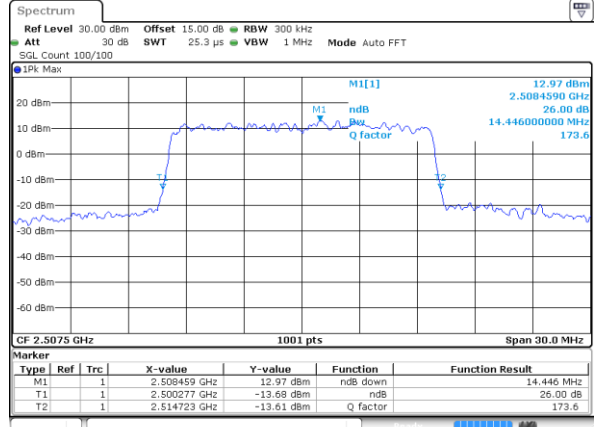

Highest Channel / 10MHz / 16QAM

Date: 9 AUG 2017 01:14:43

LTE Band 7

Lowest Channel / 15MHz / QPSK

Date: 9 AUG 2017 01:21:38

Lowest Channel / 15MHz / 16QAM

Date: 9 AUG 2017 01:21:48

Middle Channel / 15MHz / QPSK

Date: 9 AUG 2017 01:28:42

Middle Channel / 15MHz / 16QAM

Date: 9 AUG 2017 01:28:52

Highest Channel / 15MHz / QPSK

Date: 9 AUG 2017 01:31:09

Highest Channel / 15MHz / 16QAM

Date: 9 AUG 2017 01:31:19

LTE Band 7