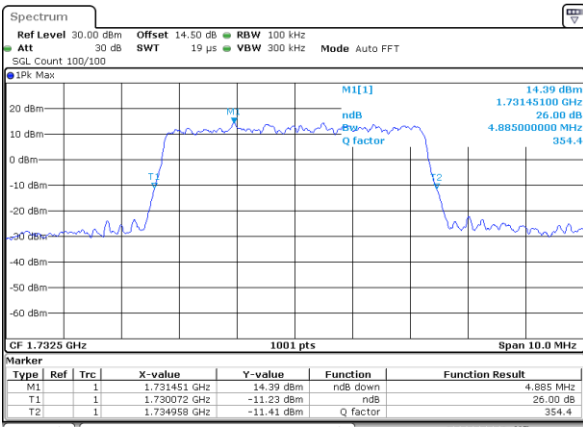

Lowest Channel / 5MHz / QPSK

Date: 7_AUG.2017 21:55:54

Lowest Channel / 5MHz / 16QAM

Date: 7_AUG.2017 21:56:04

Middle Channel / 5MHz / QPSK

Date: 7_AUG.2017 22:03:01

Middle Channel / 5MHz / 16QAM

Date: 7_AUG.2017 22:03:12

Highest Channel / 5MHz / QPSK

Date: 7_AUG.2017 22:05:34

Highest Channel / 5MHz / 16QAM

Date: 7_AUG.2017 22:05:44

LTE Band 4

Lowest Channel / 10MHz / QPSK

Date: 7_AUG.2017 22:36:33

Lowest Channel / 10MHz / 16QAM