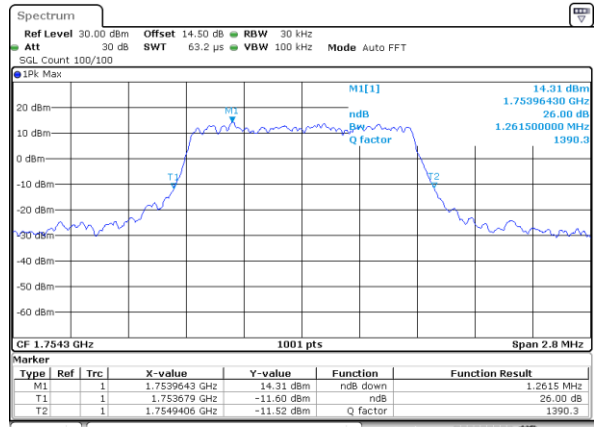

Date: 7,AUG,2017 20:42:06

Highest Channel / 20MHz / QPSK

Date: 7,AUG,2017 20:44:29

Highest Channel / 20MHz / 16QAM

Date: 7,AUG,2017 20:44:39

LTE Band 4

Lowest Channel / 1.4MHz / QPSK

Date: 7_AUG.2017 21:05:10

Lowest Channel / 1.4MHz / 16QAM

Date: 7_AUG.2017 21:05:20

Middle Channel / 1.4MHz / QPSK

Date: 7_AUG.2017 21:12:19

Middle Channel / 1.4MHz / 16QAM

Date: 7_AUG.2017 21:12:29

Highest Channel / 1.4MHz / QPSK

Date: 7_AUG.2017 21:14:51

Highest Channel / 1.4MHz / 16QAM

Date: 7_AUG.2017 21:15:01

LTE Band 4

Lowest Channel / 3MHz / QPSK

Date: 7,AUG,2017 21:21:58

Lowest Channel / 3MHz / 16QAM

Date: 7,AUG,2017 21:39:17

Middle Channel / 3MHz / QPSK