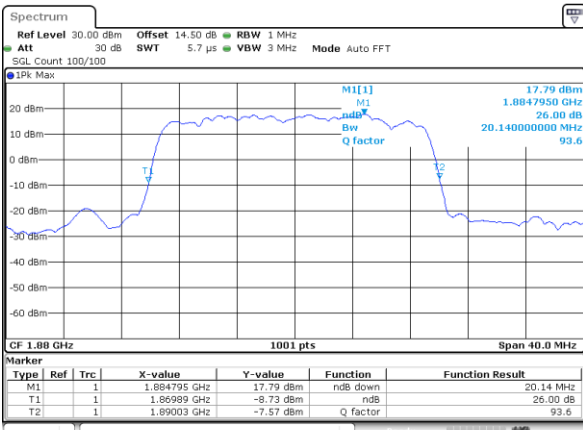

LTE Band 2

Lowest Channel / 20MHz / QPSK

Date: 7,AUG,2017 20:34:48

Lowest Channel / 20MHz / 16QAM

Date: 7,AUG,2017 20:34:59

Middle Channel / 20MHz / QPSK

Date: 7,AUG,2017 20:41:57

Middle Channel / 20MHz / 16QAM

Date: 7,AUG,2017 20:42:06

Highest Channel / 20MHz / QPSK

Date: 7,AUG,2017 20:44:29

Highest Channel / 20MHz / 16QAM

Date: 7,AUG,2017 20:44:39

LTE Band 4

Lowest Channel / 1.4MHz / QPSK

Date: 7_AUG.2017 21:05:10