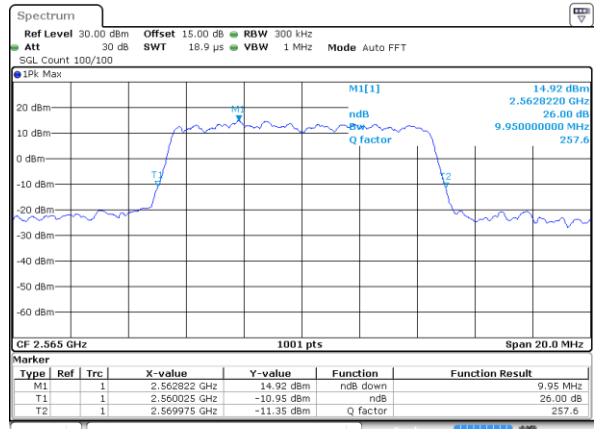

Date: 9 AUG 2017 00:55:40

Highest Channel / 5MHz / QPSK

Date: 9 AUG 2017 00:57:57

Highest Channel / 5MHz / 16QAM

Date: 9 AUG 2017 00:58:07

LTE Band 7

Lowest Channel / 10MHz / QPSK

Date: 9 AUG 2017 01:05:02

Lowest Channel / 10MHz / 16QAM

Date: 9 AUG 2017 01:05:12

Middle Channel / 10MHz / QPSK

Date: 9 AUG 2017 01:12:06

Middle Channel / 10MHz / 16QAM

Date: 9 AUG 2017 01:12:16

Highest Channel / 10MHz / QPSK

Date: 9 AUG 2017 01:14:33

Highest Channel / 10MHz / 16QAM

Date: 9 AUG 2017 01:14:43

LTE Band 7

Lowest Channel / 15MHz / QPSK

Date: 9 AUG 2017 01:21:38

Lowest Channel / 15MHz / 16QAM

Date: 9 AUG 2017 01:21:48

Middle Channel / 15MHz / QPSK