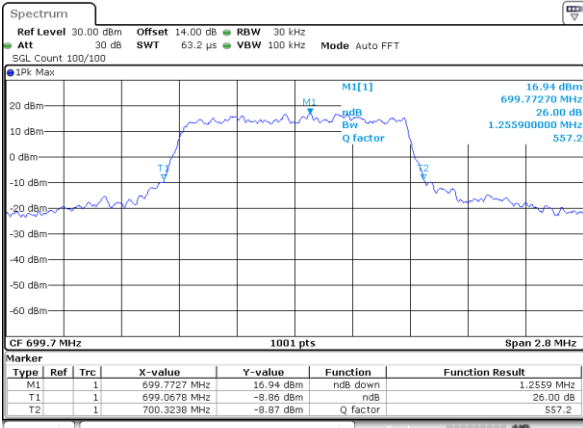

Highest Channel / 20MHz / QPSK

Date: 9 AUG 2017 01:47:46

Highest Channel / 20MHz / 16QAM

Date: 9 AUG 2017 01:47:56

LTE Band 12

Lowest Channel / 1.4MHz / QPSK

Date: 15_AUG.2017 12:01:57

Lowest Channel / 1.4MHz / 16QAM

Date: 15_AUG.2017 12:01:47

Middle Channel / 1.4MHz / QPSK

Date: 15_AUG.2017 12:09:03

Middle Channel / 1.4MHz / 16QAM

Date: 15_AUG.2017 12:09:13

Highest Channel / 1.4MHz / QPSK

Date: 15_AUG.2017 12:11:38

Highest Channel / 1.4MHz / 16QAM