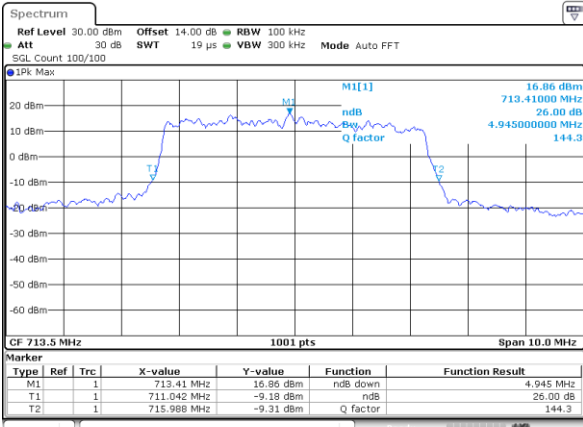

Middle Channel / 3MHz / 16QAM

Date: 15.AUG.2017 12:26:16

Highest Channel / 3MHz / QPSK

Date: 15.AUG.2017 12:28:41

Highest Channel / 3MHz / 16QAM

Date: 15.AUG.2017 12:28:51

LTE Band 12

Lowest Channel / 5MHz / QPSK

Date: 15_AUG.2017 12:35:55

Lowest Channel / 5MHz / 16QAM

Date: 15_AUG.2017 12:36:05

Middle Channel / 5MHz / QPSK

Date: 15_AUG.2017 12:43:08

Middle Channel / 5MHz / 16QAM

Date: 15_AUG.2017 12:43:18

Highest Channel / 5MHz / QPSK

Date: 15_AUG.2017 12:45:43

Highest Channel / 5MHz / 16QAM

Date: 15_AUG.2017 12:45:53

LTE Band 12

Lowest Channel / 10MHz / QPSK

Date: 15_AUG.2017 12:52:57

Lowest Channel / 10MHz / 16QAM

Date: 15_AUG.2017 12:53:07