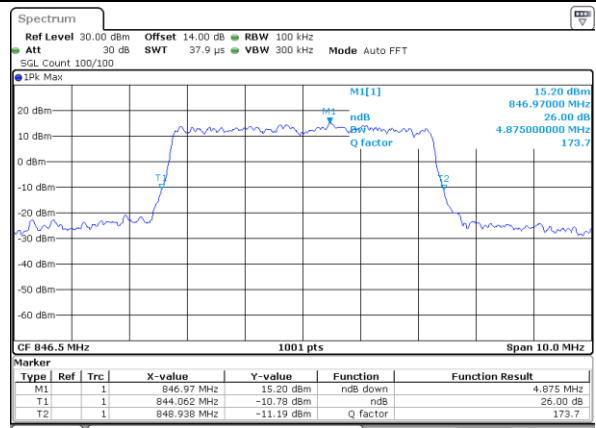

Middle Channel / 3MHz / 16QAM

Date: 21 AUG 2017 10:38:53

Highest Channel / 3MHz / QPSK

Date: 21 AUG 2017 10:41:09

Highest Channel / 3MHz / 16QAM

Date: 21 AUG 2017 10:41:18

LTE Band 5

Lowest Channel / 5MHz / QPSK

Date: 21 AUG 2017 13:21:21

Lowest Channel / 5MHz / 16QAM

Date: 21 AUG 2017 13:21:32

Middle Channel / 5MHz / QPSK

Date: 21 AUG 2017 13:30:20

Middle Channel / 5MHz / 16QAM

Date: 21 AUG 2017 13:30:30

Highest Channel / 5MHz / QPSK

Date: 21 AUG 2017 13:32:46

Highest Channel / 5MHz / 16QAM

Date: 21 AUG 2017 13:32:56

LTE Band 5

Lowest Channel / 10MHz / QPSK

Date: 21 AUG 2017 13:42:37

Lowest Channel / 10MHz / 16QAM

Date: 21 AUG 2017 13:42:47