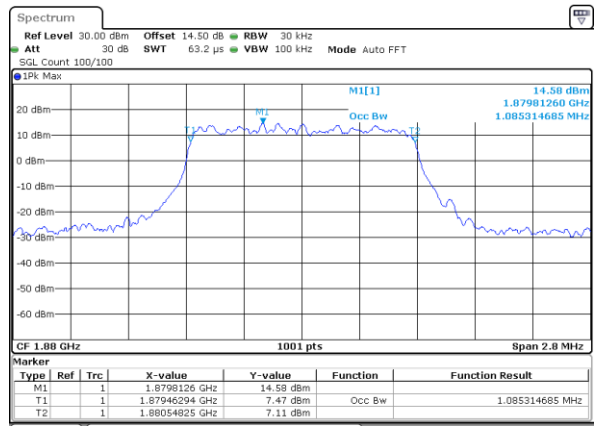

Mode	LTE Band 17 : 99%OBW(MHz)											
BW	1.4MHz		3MHz		5MHz		10MHz		15MHz		20MHz	
Mod.	QPSK	16QAM	QPSK	16QAM	QPSK	16QAM	QPSK	16QAM	QPSK	16QAM	QPSK	16QAM
Lowest CH					4.50	4.49	9.03	9.03				
Middle CH					4.48	4.50	9.03	8.97				
Highest CH					4.48	4.50	8.95	8.89				

LTE Band 2

Lowest Channel / 1.4MHz / QPSK

Lowest Channel / 1.4MHz / 16QAM

Middle Channel / 1.4MHz / QPSK

Middle Channel / 1.4MHz / 16QAM

Highest Channel / 1.4MHz / QPSK

Highest Channel / 1.4MHz / 16QAM

LTE Band 2