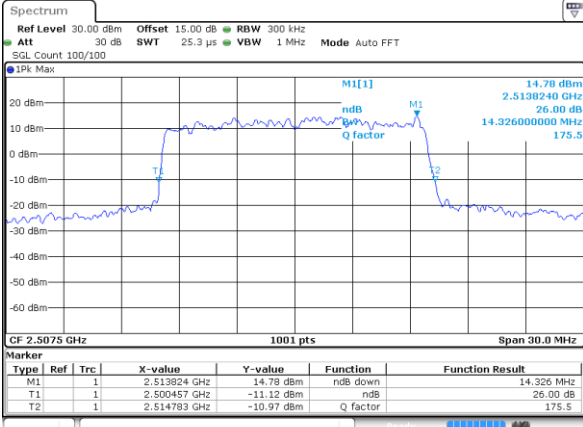

Lowest Channel / 10MHz / 16QAM

Date: 9 AUG 2017 01:05:12

Middle Channel / 10MHz / QPSK

Date: 9 AUG 2017 01:12:06

Middle Channel / 10MHz / 16QAM

Date: 9 AUG 2017 01:12:16

Highest Channel / 10MHz / QPSK

Date: 9 AUG 2017 01:14:33

Highest Channel / 10MHz / 16QAM

Date: 9 AUG 2017 01:14:43

LTE Band 7

Lowest Channel / 15MHz / QPSK

Date: 9 AUG 2017 01:21:38

Lowest Channel / 15MHz / 16QAM

Date: 9 AUG 2017 01:21:48

Middle Channel / 15MHz / QPSK

Date: 9 AUG 2017 01:28:42

Middle Channel / 15MHz / 16QAM

Date: 9 AUG 2017 01:28:52

Highest Channel / 15MHz / QPSK

Date: 9 AUG 2017 01:31:09

Highest Channel / 15MHz / 16QAM

Date: 9 AUG 2017 01:31:19

LTE Band 7