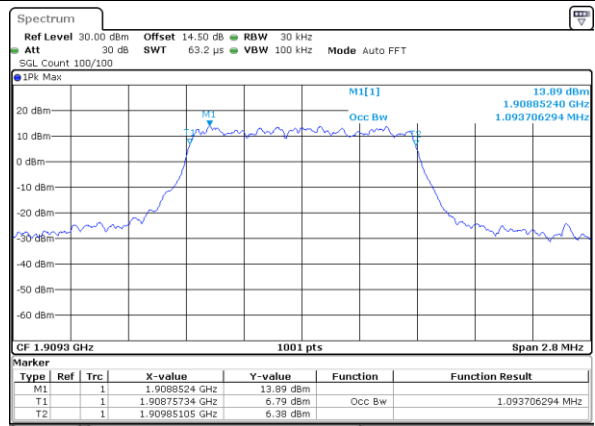

LTE Band 2

Lowest Channel / 1.4MHz / QPSK

Lowest Channel / 1.4MHz / 16QAM

Middle Channel / 1.4MHz / QPSK

Middle Channel / 1.4MHz / 16QAM

Highest Channel / 1.4MHz / QPSK

Highest Channel / 1.4MHz / 16QAM

LTE Band 2