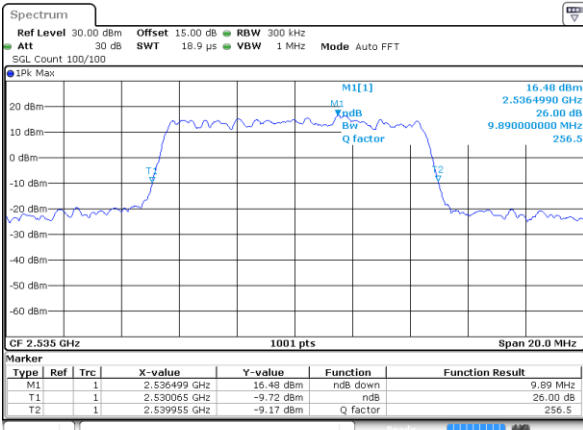

LTE Band 7

Lowest Channel / 5MHz / QPSK

Date: 9 AUG 2017 00:48:25

Lowest Channel / 5MHz / 16QAM

Date: 9 AUG 2017 00:48:35

Middle Channel / 5MHz / QPSK

Date: 9 AUG 2017 00:55:30

Middle Channel / 5MHz / 16QAM

Date: 9 AUG 2017 00:55:40

Highest Channel / 5MHz / QPSK

Date: 9 AUG 2017 00:57:57

Highest Channel / 5MHz / 16QAM

Date: 9 AUG 2017 00:58:07

LTE Band 7

Lowest Channel / 10MHz / QPSK

Date: 9 AUG 2017 01:05:02

Lowest Channel / 10MHz / 16QAM

Date: 9 AUG 2017 01:05:12

Middle Channel / 10MHz / QPSK

Date: 9 AUG 2017 01:12:06

Middle Channel / 10MHz / 16QAM

Date: 9 AUG 2017 01:12:16

Highest Channel / 10MHz / QPSK

Date: 9 AUG 2017 01:14:33