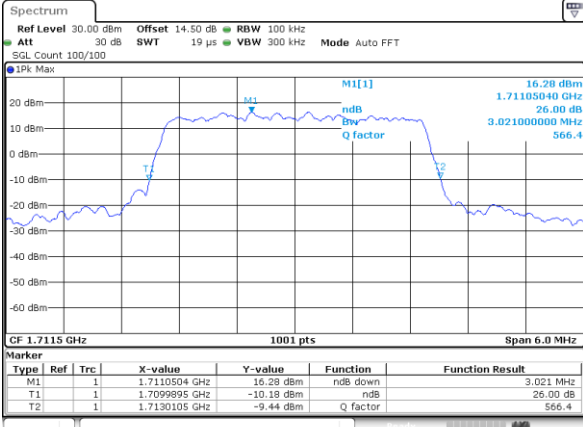

Highest Channel / 1.4MHz / 16QAM

Date: 7_AUG.2017 21:15:01

LTE Band 4

Lowest Channel / 3MHz / QPSK

Date: 7,AUG,2017 21:21:58

Lowest Channel / 3MHz / 16QAM

Date: 7,AUG,2017 21:39:17

Middle Channel / 3MHz / QPSK

Date: 7,AUG,2017 21:46:15

Middle Channel / 3MHz / 16QAM

Date: 7,AUG,2017 21:46:25

Highest Channel / 3MHz / QPSK

Date: 7,AUG,2017 21:48:47

Highest Channel / 3MHz / 16QAM

Date: 7,AUG,2017 21:48:57

LTE Band 4