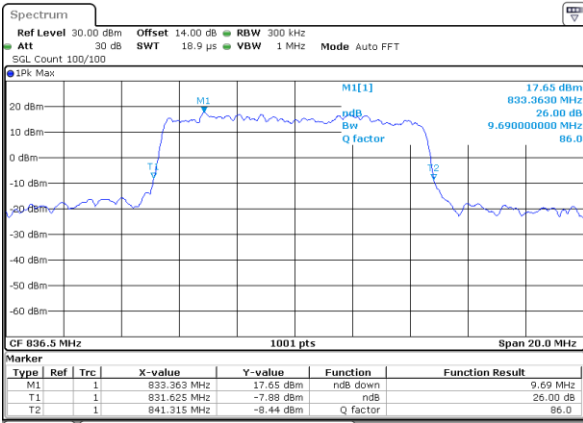

Date: 21 AUG 2017 13:32:46

Highest Channel / 5MHz / 16QAM

Date: 21 AUG 2017 13:32:56

LTE Band 5

Lowest Channel / 10MHz / QPSK

Date: 21 AUG 2017 13:42:37

Lowest Channel / 10MHz / 16QAM

Date: 21 AUG 2017 13:42:47

Middle Channel / 10MHz / QPSK

Date: 21 AUG 2017 13:51:35

Middle Channel / 10MHz / 16QAM

Date: 21 AUG 2017 13:51:45

Highest Channel / 10MHz / QPSK

Date: 21 AUG 2017 13:54:00

Highest Channel / 10MHz / 16QAM

Date: 21 AUG 2017 13:54:10