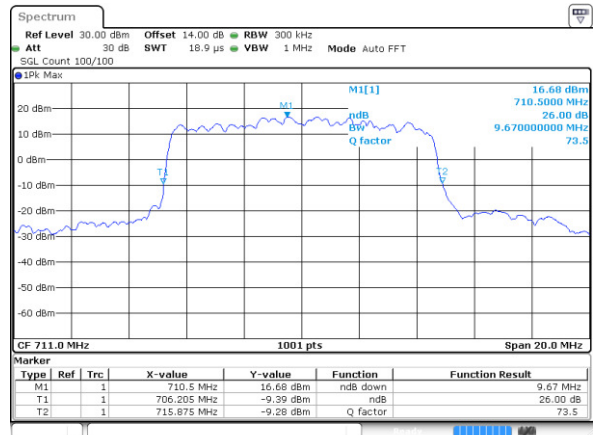

Date: 9 AUG 2017 06:34:59

Highest Channel / 5MHz / QPSK

Date: 9 AUG 2017 06:37:17

Highest Channel / 5MHz / 16QAM

Date: 9 AUG 2017 06:37:27

LTE Band 17

Lowest Channel / 10MHz / QPSK

Date: 9 AUG 2017 06:44:21

Lowest Channel / 10MHz / 16QAM

Date: 9 AUG 2017 06:44:31

Middle Channel / 10MHz / QPSK

Date: 9 AUG 2017 06:51:24

Middle Channel / 10MHz / 16QAM

Date: 9 AUG 2017 06:51:34

Highest Channel / 10MHz / QPSK

Date: 9 AUG 2017 06:53:52

Highest Channel / 10MHz / 16QAM

Date: 9 AUG 2017 06:54:02

Occupied Bandwidth

Mode	LTE Band 2 : 99%OBW(MHz)											
	1.4MHz		3MHz		5MHz		10MHz		15MHz		20MHz	
Mod.	QPSK	16QAM	QPSK	16QAM	QPSK	16QAM	QPSK	16QAM	QPSK	16QAM	QPSK	16QAM
Lowest CH	1.09	1.08	2.70	2.72	4.48	4.48	9.01	8.99	13.37	13.37	18.38	18.38
Middle CH	1.10	1.09	2.73	2.73	4.49	4.49	9.01	8.99	13.34	13.37	18.26	18.10
Highest CH	1.10	1.09	2.70	2.71	4.49	4.51	8.99	8.97	13.40	13.40	18.42	18.34