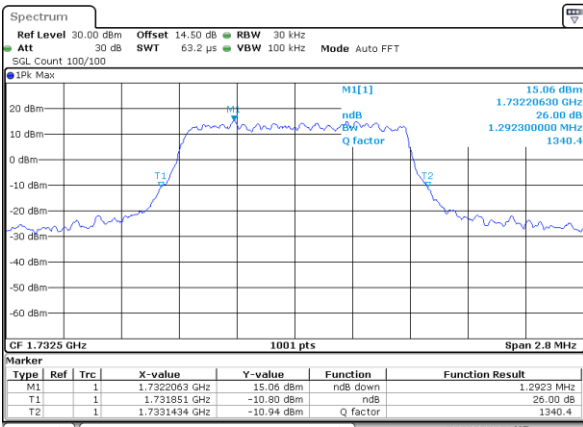

Middle Channel / 1.4MHz / QPSK

Date: 7_AUG.2017 21:12:19