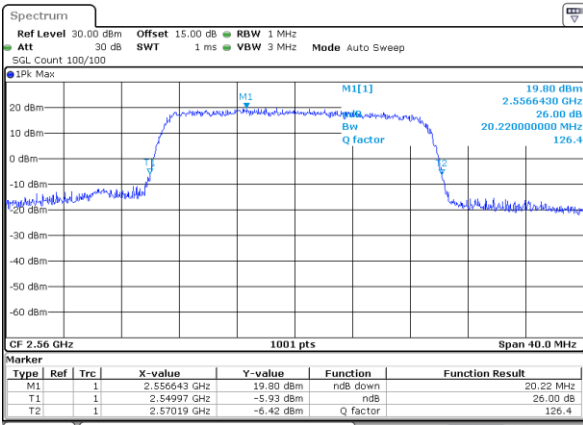

Date: 9 AUG 2017 01:28:42

Middle Channel / 15MHz / 16QAM

Date: 9 AUG 2017 01:28:52

Highest Channel / 15MHz / QPSK

Date: 9 AUG 2017 01:31:09

Highest Channel / 15MHz / 16QAM

Date: 9 AUG 2017 01:31:19

LTE Band 7

Lowest Channel / 20MHz / QPSK

Date: 9 AUG 2017 01:38:14

Lowest Channel / 20MHz / 16QAM

Date: 9 AUG 2017 01:38:24

Middle Channel / 20MHz / QPSK

Date: 9 AUG 2017 01:45:19

Middle Channel / 20MHz / 16QAM

Date: 9 AUG 2017 01:45:29

Highest Channel / 20MHz / QPSK

Date: 9 AUG 2017 01:47:46

Highest Channel / 20MHz / 16QAM

Date: 9 AUG 2017 01:47:56

LTE Band 12

Lowest Channel / 1.4MHz / QPSK

Date: 15_AUG.2017 12:01:57

Lowest Channel / 1.4MHz / 16QAM