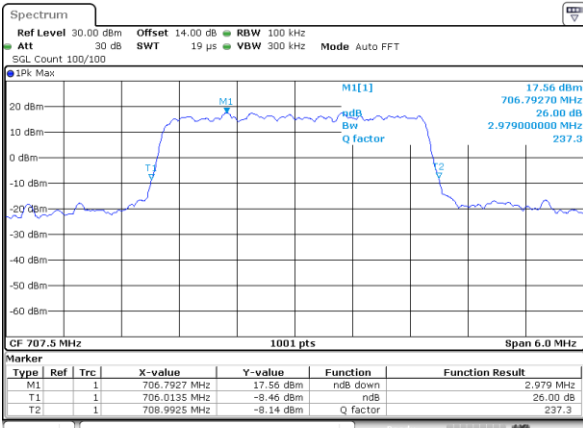

Date: 15_AUG.2017 12:11:48

LTE Band 12

Lowest Channel / 3MHz / QPSK

Date: 15.AUG.2017 12:18:52

Lowest Channel / 3MHz / 16QAM

Date: 15.AUG.2017 12:19:02

Middle Channel / 3MHz / QPSK

Date: 15.AUG.2017 12:26:06

Middle Channel / 3MHz / 16QAM

Date: 15.AUG.2017 12:26:16

Highest Channel / 3MHz / QPSK

Date: 15.AUG.2017 12:28:41

Highest Channel / 3MHz / 16QAM

Date: 15.AUG.2017 12:28:51

LTE Band 12

Lowest Channel / 5MHz / QPSK