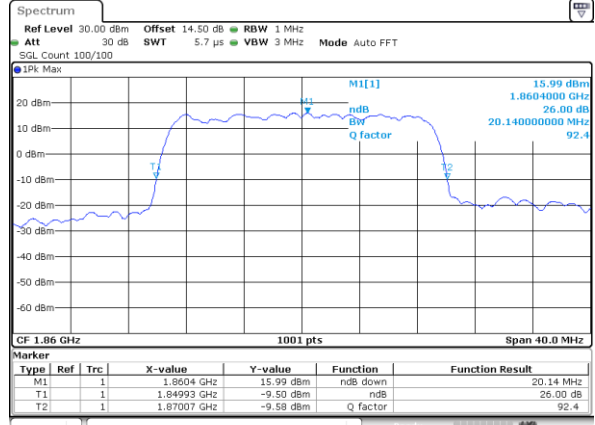

LTE Band 2

Lowest Channel / 20MHz / QPSK

Date: 7,AUG,2017 20:34:48

Lowest Channel / 20MHz / 16QAM

Date: 7,AUG,2017 20:34:59

Middle Channel / 20MHz / QPSK

Date: 7,AUG,2017 20:41:57

Middle Channel / 20MHz / 16QAM

Date: 7,AUG,2017 20:42:06

Highest Channel / 20MHz / QPSK

Date: 7,AUG,2017 20:44:29

Highest Channel / 20MHz / 16QAM

Date: 7,AUG,2017 20:44:39

LTE Band 4

Lowest Channel / 1.4MHz / QPSK

Date: 7_AUG.2017 21:05:10