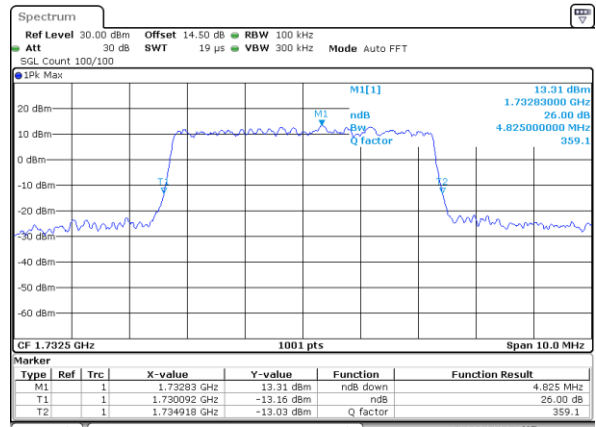

Date: 7,AUG,2017 21:46:15

Middle Channel / 3MHz / 16QAM

Date: 7,AUG,2017 21:46:25

Highest Channel / 3MHz / QPSK

Date: 7,AUG,2017 21:48:47

Highest Channel / 3MHz / 16QAM

Date: 7,AUG,2017 21:48:57

LTE Band 4

Lowest Channel / 5MHz / QPSK

Date: 7_AUG.2017 21:55:54

Lowest Channel / 5MHz / 16QAM

Date: 7_AUG.2017 21:56:04

Middle Channel / 5MHz / QPSK

Date: 7_AUG.2017 22:03:01

Middle Channel / 5MHz / 16QAM

Date: 7_AUG.2017 22:03:12

Highest Channel / 5MHz / QPSK

Date: 7_AUG.2017 22:05:34

Highest Channel / 5MHz / 16QAM

Date: 7_AUG.2017 22:05:44

LTE Band 4

Lowest Channel / 10MHz / QPSK

Date: 7_AUG.2017 22:36:33

Lowest Channel / 10MHz / 16QAM