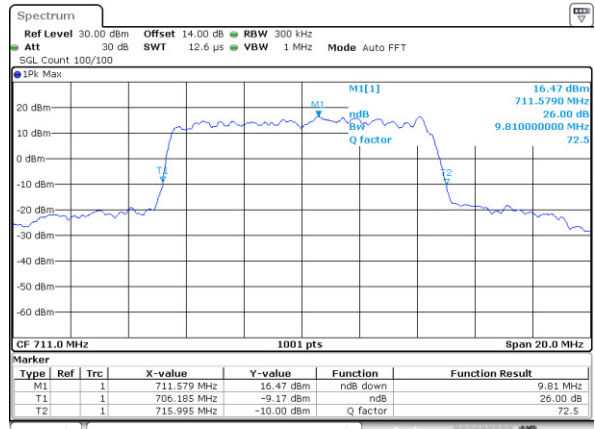

Date: 15_AUG.2017 12:45:43

Highest Channel / 5MHz / 16QAM

Date: 15_AUG.2017 12:45:53

LTE Band 12

Lowest Channel / 10MHz / QPSK

Date: 15_AUG.2017 12:52:57

Lowest Channel / 10MHz / 16QAM

Date: 15_AUG.2017 12:53:07

Middle Channel / 10MHz / QPSK

Date: 15_AUG.2017 13:00:11

Middle Channel / 10MHz / 16QAM

Date: 15_AUG.2017 13:00:21

Highest Channel / 10MHz / QPSK

Date: 15_AUG.2017 13:02:46

Highest Channel / 10MHz / 16QAM

Date: 15_AUG.2017 13:02:56

LTE Band 17

Lowest Channel / 5MHz / QPSK

Date: 9 AUG 2017 06:27:45

Lowest Channel / 5MHz / 16QAM

Date: 9 AUG 2017 06:27:56

Middle Channel / 5MHz / QPSK

Date: 9 AUG 2017 06:34:49

Middle Channel / 5MHz / 16QAM