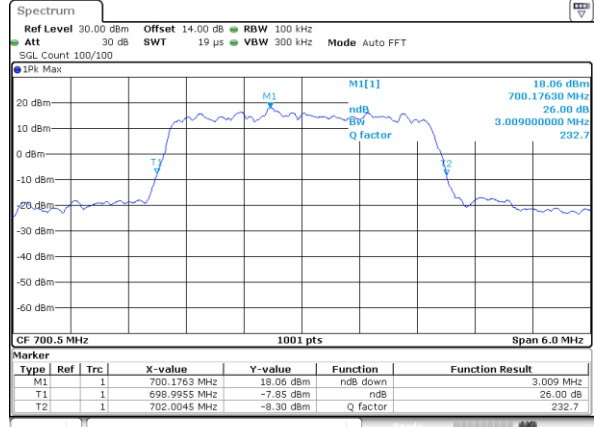

Highest Channel / 20MHz / QPSK

Date: 9 AUG 2017 01:47:46

Highest Channel / 20MHz / 16QAM

Date: 9 AUG 2017 01:47:56

LTE Band 12

Lowest Channel / 1.4MHz / QPSK

Date: 15_AUG.2017 12:01:57

Lowest Channel / 1.4MHz / 16QAM

Date: 15_AUG.2017 12:01:47

Middle Channel / 1.4MHz / QPSK

Date: 15_AUG.2017 12:09:03

Middle Channel / 1.4MHz / 16QAM

Date: 15_AUG.2017 12:09:13

Highest Channel / 1.4MHz / QPSK

Date: 15_AUG.2017 12:11:38

Highest Channel / 1.4MHz / 16QAM

Date: 15_AUG.2017 12:11:48

LTE Band 12

Lowest Channel / 3MHz / QPSK

Date: 15.AUG.2017 12:18:52

Lowest Channel / 3MHz / 16QAM

Date: 15.AUG.2017 12:19:02

Middle Channel / 3MHz / QPSK

Date: 15.AUG.2017 12:26:06

Middle Channel / 3MHz / 16QAM

Date: 15.AUG.2017 12:26:16

Highest Channel / 3MHz / QPSK

Date: 15.AUG.2017 12:28:41

Highest Channel / 3MHz / 16QAM

Date: 15.AUG.2017 12:28:51

LTE Band 12

Lowest Channel / 5MHz / QPSK