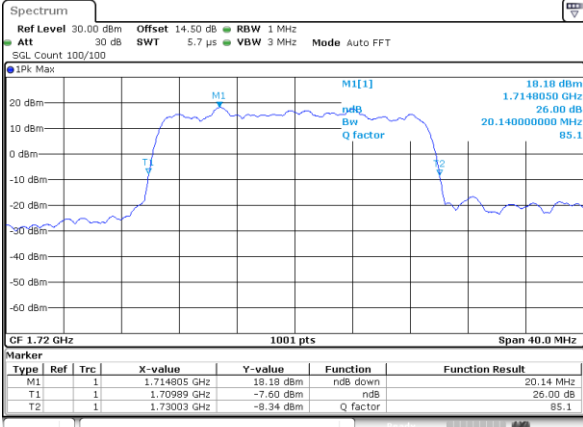

Middle Channel / 15MHz / 16QAM

Date: 7.AUG.2017 23:00:37

Highest Channel / 15MHz / QPSK

Date: 7.AUG.2017 23:02:58

Highest Channel / 15MHz / 16QAM

Date: 7.AUG.2017 23:03:08

LTE Band 4

Lowest Channel / 20MHz / QPSK