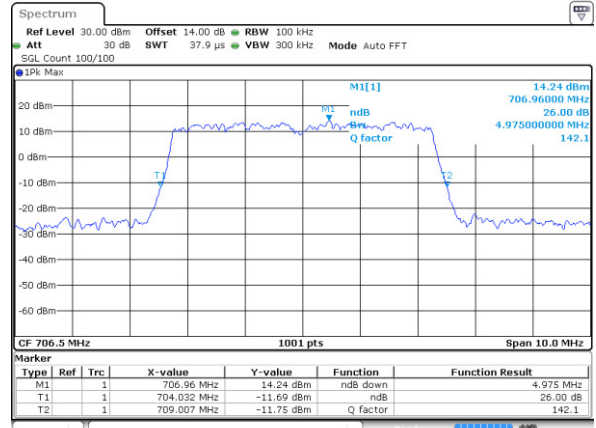

Date: 15_AUG.2017 12:45:43

Highest Channel / 5MHz / 16QAM

Date: 15_AUG.2017 12:45:53

LTE Band 12

Lowest Channel / 10MHz / QPSK

Date: 15_AUG.2017 12:52:57

Lowest Channel / 10MHz / 16QAM

Date: 15_AUG.2017 12:53:07

Middle Channel / 10MHz / QPSK

Date: 15_AUG.2017 13:00:11

Middle Channel / 10MHz / 16QAM

Date: 15_AUG.2017 13:00:21

Highest Channel / 10MHz / QPSK

Date: 15_AUG.2017 13:02:46

Highest Channel / 10MHz / 16QAM

Date: 15_AUG.2017 13:02:56

LTE Band 17

Lowest Channel / 5MHz / QPSK

Date: 9 AUG 2017 06:27:45

Lowest Channel / 5MHz / 16QAM

Date: 9 AUG 2017 06:27:56

Middle Channel / 5MHz / QPSK

Date: 9 AUG 2017 06:34:49

Middle Channel / 5MHz / 16QAM

Date: 9 AUG 2017 06:34:59

Highest Channel / 5MHz / QPSK

Date: 9 AUG 2017 06:37:17

Highest Channel / 5MHz / 16QAM

Date: 9 AUG 2017 06:37:27

LTE Band 17

Lowest Channel / 10MHz / QPSK

Date: 9 AUG 2017 06:44:21