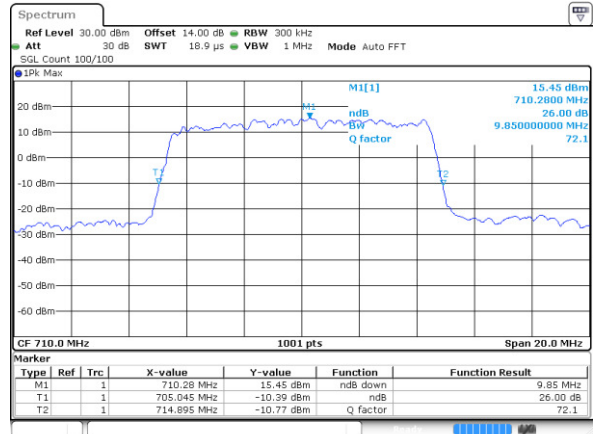

Date: 9 AUG 2017 06:34:59

Highest Channel / 5MHz / QPSK

Date: 9 AUG 2017 06:37:17

Highest Channel / 5MHz / 16QAM

Date: 9 AUG 2017 06:37:27

LTE Band 17

Lowest Channel / 10MHz / QPSK

Date: 9 AUG 2017 06:44:21

Lowest Channel / 10MHz / 16QAM

Date: 9 AUG 2017 06:44:31

Middle Channel / 10MHz / QPSK

Date: 9 AUG 2017 06:51:24

Middle Channel / 10MHz / 16QAM

Date: 9 AUG 2017 06:51:34

Highest Channel / 10MHz / QPSK

Date: 9 AUG 2017 06:53:52

Highest Channel / 10MHz / 16QAM

Date: 9 AUG 2017 06:54:02

Occupied Bandwidth

Mode	LTE Band 2 : 99%OBW(MHz)											
	1.4MHz		3MHz		5MHz		10MHz		15MHz		20MHz	
Mod.	QPSK	16QAM	QPSK	16QAM	QPSK	16QAM	QPSK	16QAM	QPSK	16QAM	QPSK	16QAM
Lowest CH	1.09	1.08	2.70	2.72	4.48	4.48	9.01	8.99	13.37	13.37	18.38	18.38
Middle CH	1.10	1.09	2.73	2.73	4.49	4.49	9.01	8.99	13.34	13.37	18.26	18.10
Highest CH	1.10	1.09	2.70	2.71	4.49	4.51	8.99	8.97	13.40	13.40	18.42	18.34