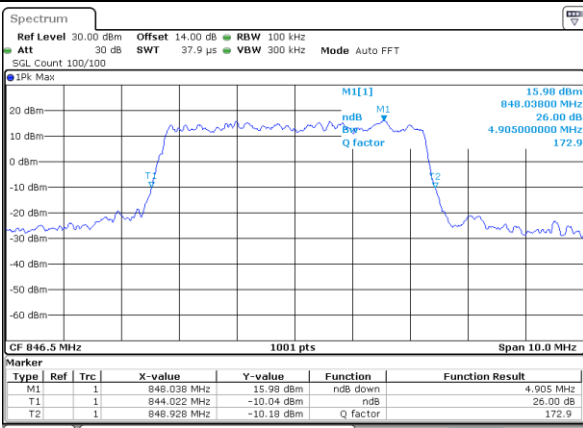

Middle Channel / 3MHz / 16QAM

Date: 21 AUG 2017 10:38:53

Highest Channel / 3MHz / QPSK

Date: 21 AUG 2017 10:41:09

Highest Channel / 3MHz / 16QAM

Date: 21 AUG 2017 10:41:18

LTE Band 5

Lowest Channel / 5MHz / QPSK

Date: 21 AUG 2017 13:21:21

Lowest Channel / 5MHz / 16QAM

Date: 21 AUG 2017 13:21:32

Middle Channel / 5MHz / QPSK

Date: 21 AUG 2017 13:30:20

Middle Channel / 5MHz / 16QAM

Date: 21 AUG 2017 13:30:30

Highest Channel / 5MHz / QPSK

Date: 21 AUG 2017 13:32:46

Highest Channel / 5MHz / 16QAM

Date: 21 AUG 2017 13:32:56

LTE Band 5

Lowest Channel / 10MHz / QPSK

Date: 21 AUG 2017 13:42:37

Lowest Channel / 10MHz / 16QAM

Date: 21 AUG 2017 13:42:47