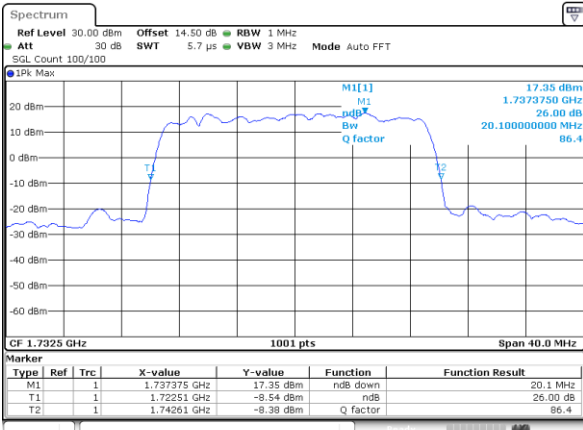

Middle Channel / 20MHz / QPSK

Date: 7,AUG,2017 23:17:12