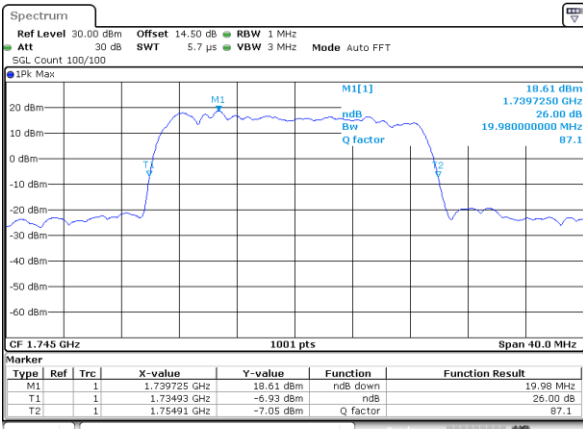

Middle Channel / 15MHz / 16QAM

Date: 7.AUG.2017 23:00:37

Highest Channel / 15MHz / QPSK

Date: 7.AUG.2017 23:02:58

Highest Channel / 15MHz / 16QAM

Date: 7.AUG.2017 23:03:08

LTE Band 4

Lowest Channel / 20MHz / QPSK

Date: 7,AUG,2017 23:10:05

Lowest Channel / 20MHz / 16QAM

Date: 7,AUG,2017 23:10:15

Middle Channel / 20MHz / QPSK

Date: 7,AUG,2017 23:17:12

Middle Channel / 20MHz / 16QAM

Date: 7,AUG,2017 23:17:22

Highest Channel / 20MHz / QPSK

Date: 7,AUG,2017 23:19:44

Highest Channel / 20MHz / 16QAM

Date: 7,AUG,2017 23:19:54

LTE Band 5

Lowest Channel / 1.4MHz / QPSK

Date: 21 AUG 2017 10:06:51

Lowest Channel / 1.4MHz / 16QAM

Date: 21 AUG 2017 10:06:42