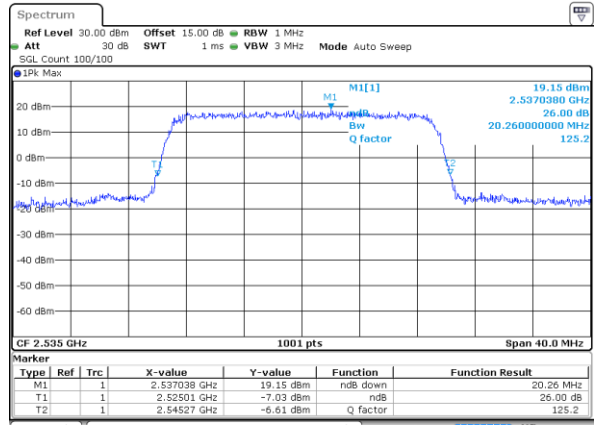

Date: 9 AUG 2017 01:28:42

Middle Channel / 15MHz / 16QAM

Date: 9 AUG 2017 01:28:52

Highest Channel / 15MHz / QPSK

Date: 9 AUG 2017 01:31:09

Highest Channel / 15MHz / 16QAM

Date: 9 AUG 2017 01:31:19

LTE Band 7

Lowest Channel / 20MHz / QPSK

Date: 9 AUG 2017 01:38:14

Lowest Channel / 20MHz / 16QAM

Date: 9 AUG 2017 01:38:24

Middle Channel / 20MHz / QPSK

Date: 9 AUG 2017 01:45:19

Middle Channel / 20MHz / 16QAM

Date: 9 AUG 2017 01:45:29

Highest Channel / 20MHz / QPSK

Date: 9 AUG 2017 01:47:46

Highest Channel / 20MHz / 16QAM

Date: 9 AUG 2017 01:47:56

LTE Band 12

Lowest Channel / 1.4MHz / QPSK

Date: 15_AUG.2017 12:01:57

Lowest Channel / 1.4MHz / 16QAM