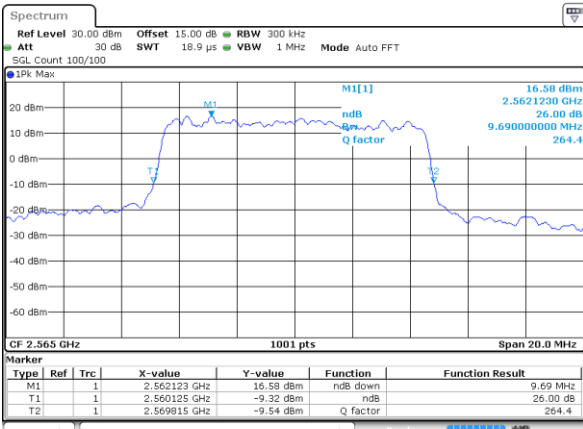

Date: 9 AUG 2017 00:55:40

Highest Channel / 5MHz / QPSK

Date: 9 AUG 2017 00:57:57

Highest Channel / 5MHz / 16QAM

Date: 9 AUG 2017 00:58:07

LTE Band 7

Lowest Channel / 10MHz / QPSK

Date: 9 AUG 2017 01:05:02

Lowest Channel / 10MHz / 16QAM

Date: 9 AUG 2017 01:05:12

Middle Channel / 10MHz / QPSK

Date: 9 AUG 2017 01:12:06

Middle Channel / 10MHz / 16QAM

Date: 9 AUG 2017 01:12:16

Highest Channel / 10MHz / QPSK

Date: 9 AUG 2017 01:14:33

Highest Channel / 10MHz / 16QAM

Date: 9 AUG 2017 01:14:43

LTE Band 7

Lowest Channel / 15MHz / QPSK

Date: 9 AUG 2017 01:21:38

Lowest Channel / 15MHz / 16QAM

Date: 9 AUG 2017 01:21:48

Middle Channel / 15MHz / QPSK