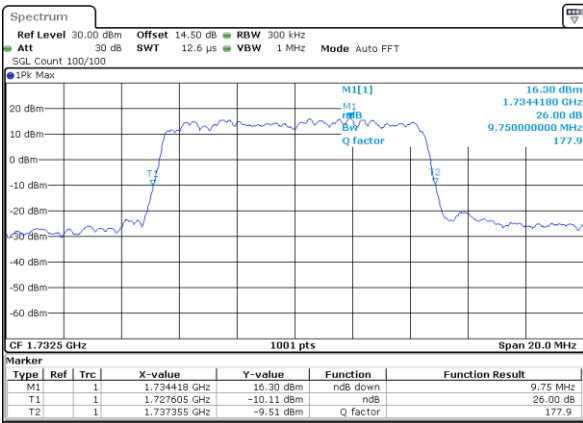

Middle Channel / 10MHz / QPSK

Date: 7_AUG.2017 22:43:40