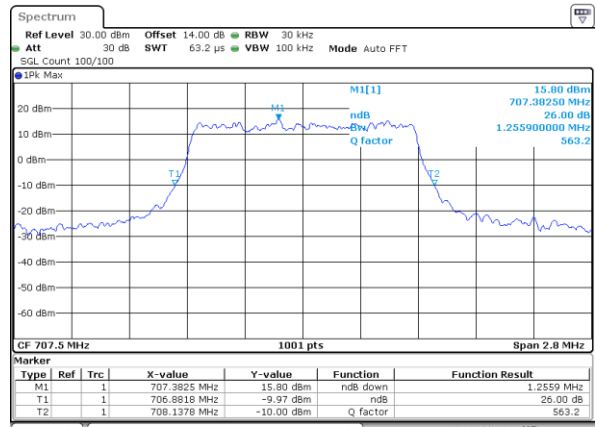

Lowest Channel / 20MHz / QPSK

Date: 9 AUG 2017 01:38:14

Lowest Channel / 20MHz / 16QAM

Date: 9 AUG 2017 01:38:24

Middle Channel / 20MHz / QPSK

Date: 9 AUG 2017 01:45:19

Middle Channel / 20MHz / 16QAM

Date: 9 AUG 2017 01:45:29

Highest Channel / 20MHz / QPSK

Date: 9 AUG 2017 01:47:46

Highest Channel / 20MHz / 16QAM

Date: 9 AUG 2017 01:47:56

LTE Band 12

Lowest Channel / 1.4MHz / QPSK

Date: 15_AUG.2017 12:01:57

Lowest Channel / 1.4MHz / 16QAM

Date: 15_AUG.2017 12:01:47

Middle Channel / 1.4MHz / QPSK

Date: 15_AUG.2017 12:09:03

Middle Channel / 1.4MHz / 16QAM

Date: 15_AUG.2017 12:09:13

Highest Channel / 1.4MHz / QPSK

Date: 15_AUG.2017 12:11:38

Highest Channel / 1.4MHz / 16QAM