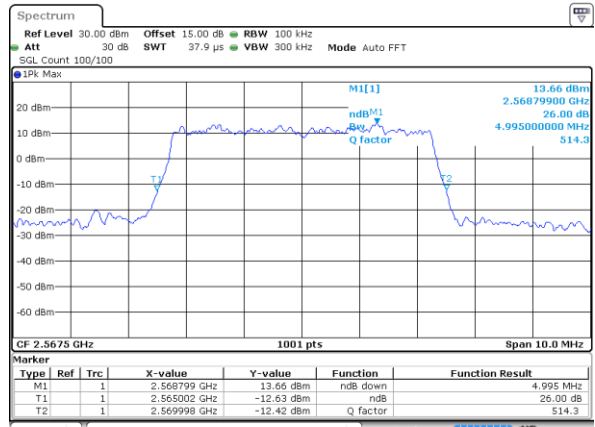

LTE Band 7

Lowest Channel / 5MHz / QPSK

Date: 9 AUG 2017 00:48:25

Lowest Channel / 5MHz / 16QAM

Date: 9 AUG 2017 00:48:35

Middle Channel / 5MHz / QPSK

Date: 9 AUG 2017 00:55:30

Middle Channel / 5MHz / 16QAM

Date: 9 AUG 2017 00:55:40

Highest Channel / 5MHz / QPSK

Date: 9 AUG 2017 00:57:57

Highest Channel / 5MHz / 16QAM

Date: 9 AUG 2017 00:58:07

LTE Band 7

Lowest Channel / 10MHz / QPSK

Date: 9 AUG 2017 01:05:02