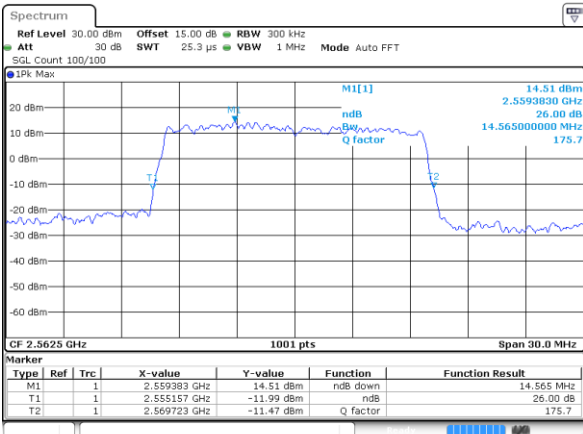

Highest Channel / 10MHz / 16QAM

Date: 9 AUG 2017 01:14:43

LTE Band 7

Lowest Channel / 15MHz / QPSK

Date: 9 AUG 2017 01:21:38

Lowest Channel / 15MHz / 16QAM

Date: 9 AUG 2017 01:21:48

Middle Channel / 15MHz / QPSK

Date: 9 AUG 2017 01:28:42

Middle Channel / 15MHz / 16QAM

Date: 9 AUG 2017 01:28:52

Highest Channel / 15MHz / QPSK

Date: 9 AUG 2017 01:31:09

Highest Channel / 15MHz / 16QAM

Date: 9 AUG 2017 01:31:19

LTE Band 7