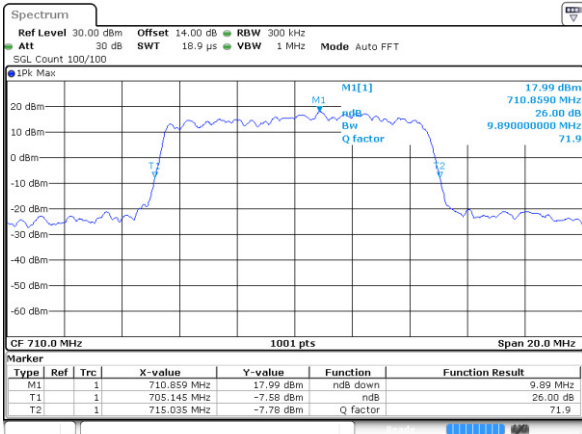

LTE Band 17

Lowest Channel / 5MHz / QPSK

Date: 9 AUG 2017 06:27:45

Lowest Channel / 5MHz / 16QAM

Date: 9 AUG 2017 06:27:56

Middle Channel / 5MHz / QPSK

Date: 9 AUG 2017 06:34:49

Middle Channel / 5MHz / 16QAM

Date: 9 AUG 2017 06:34:59

Highest Channel / 5MHz / QPSK

Date: 9 AUG 2017 06:37:17

Highest Channel / 5MHz / 16QAM

Date: 9 AUG 2017 06:37:27

LTE Band 17

Lowest Channel / 10MHz / QPSK

Date: 9 AUG 2017 06:44:21

Lowest Channel / 10MHz / 16QAM

Date: 9 AUG 2017 06:44:31

Middle Channel / 10MHz / QPSK

Date: 9 AUG 2017 06:51:24

Middle Channel / 10MHz / 16QAM

Date: 9 AUG 2017 06:51:34

Highest Channel / 10MHz / QPSK

Date: 9 AUG 2017 06:53:52