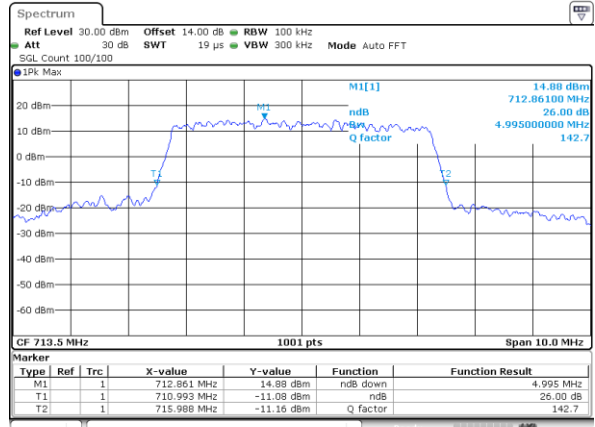

Middle Channel / 3MHz / 16QAM

Date: 15.AUG.2017 12:26:16

Highest Channel / 3MHz / QPSK

Date: 15.AUG.2017 12:28:41

Highest Channel / 3MHz / 16QAM

Date: 15.AUG.2017 12:28:51

LTE Band 12

Lowest Channel / 5MHz / QPSK

Date: 15_AUG.2017 12:35:55

Lowest Channel / 5MHz / 16QAM

Date: 15_AUG.2017 12:36:05

Middle Channel / 5MHz / QPSK

Date: 15_AUG.2017 12:43:08

Middle Channel / 5MHz / 16QAM

Date: 15_AUG.2017 12:43:18

Highest Channel / 5MHz / QPSK

Date: 15_AUG.2017 12:45:43

Highest Channel / 5MHz / 16QAM

Date: 15_AUG.2017 12:45:53

LTE Band 12

Lowest Channel / 10MHz / QPSK

Date: 15_AUG.2017 12:52:57

Lowest Channel / 10MHz / 16QAM

Date: 15_AUG.2017 12:53:07