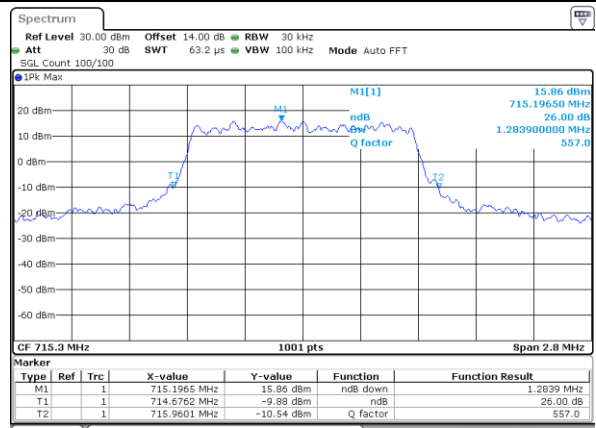

Highest Channel / 20MHz / QPSK

Date: 9 AUG 2017 01:47:46

Highest Channel / 20MHz / 16QAM

Date: 9 AUG 2017 01:47:56

LTE Band 12

Lowest Channel / 1.4MHz / QPSK

Date: 15_AUG.2017 12:01:57

Lowest Channel / 1.4MHz / 16QAM

Date: 15_AUG.2017 12:01:47

Middle Channel / 1.4MHz / QPSK

Date: 15_AUG.2017 12:09:03

Middle Channel / 1.4MHz / 16QAM

Date: 15_AUG.2017 12:09:13

Highest Channel / 1.4MHz / QPSK

Date: 15_AUG.2017 12:11:38

Highest Channel / 1.4MHz / 16QAM

Date: 15_AUG.2017 12:11:48

LTE Band 12

Lowest Channel / 3MHz / QPSK

Date: 15.AUG.2017 12:18:52

Lowest Channel / 3MHz / 16QAM

Date: 15.AUG.2017 12:19:02

Middle Channel / 3MHz / QPSK

Date: 15.AUG.2017 12:26:06