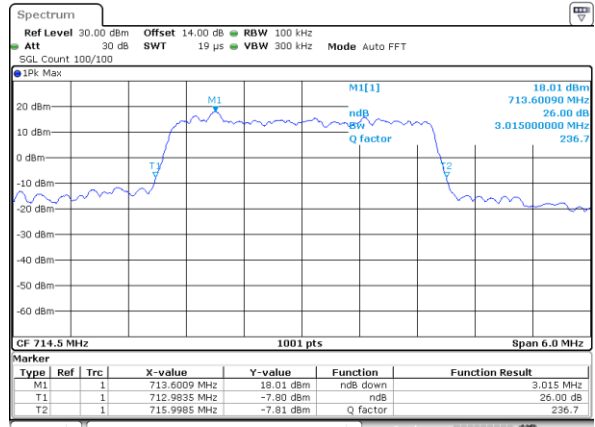

Date: 15_AUG.2017 12:11:48

LTE Band 12

Lowest Channel / 3MHz / QPSK

Date: 15.AUG.2017 12:18:52

Lowest Channel / 3MHz / 16QAM

Date: 15.AUG.2017 12:19:02

Middle Channel / 3MHz / QPSK

Date: 15.AUG.2017 12:26:06

Middle Channel / 3MHz / 16QAM

Date: 15.AUG.2017 12:26:16

Highest Channel / 3MHz / QPSK

Date: 15.AUG.2017 12:28:41

Highest Channel / 3MHz / 16QAM

Date: 15.AUG.2017 12:28:51

LTE Band 12

Lowest Channel / 5MHz / QPSK

Date: 15_AUG.2017 12:35:55

Lowest Channel / 5MHz / 16QAM

Date: 15_AUG.2017 12:36:05

Middle Channel / 5MHz / QPSK

Date: 15_AUG.2017 12:43:08

Middle Channel / 5MHz / 16QAM

Date: 15_AUG.2017 12:43:18

Highest Channel / 5MHz / QPSK