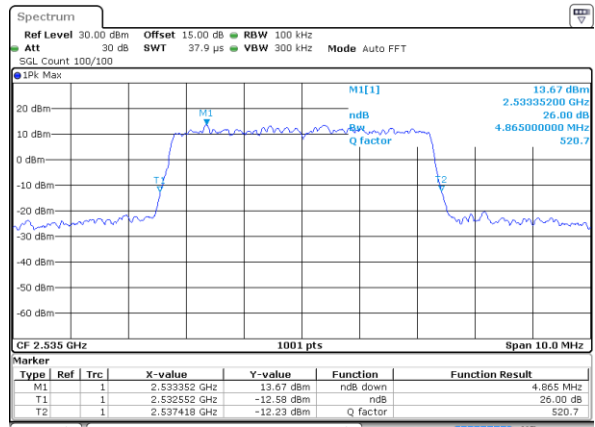

LTE Band 7

Lowest Channel / 5MHz / QPSK

Date: 9 AUG 2017 00:48:25

Lowest Channel / 5MHz / 16QAM

Date: 9 AUG 2017 00:48:35

Middle Channel / 5MHz / QPSK

Date: 9 AUG 2017 00:55:30

Middle Channel / 5MHz / 16QAM

Date: 9 AUG 2017 00:55:40

Highest Channel / 5MHz / QPSK

Date: 9 AUG 2017 00:57:57

Highest Channel / 5MHz / 16QAM

Date: 9 AUG 2017 00:58:07

LTE Band 7

Lowest Channel / 10MHz / QPSK

Date: 9 AUG 2017 01:05:02