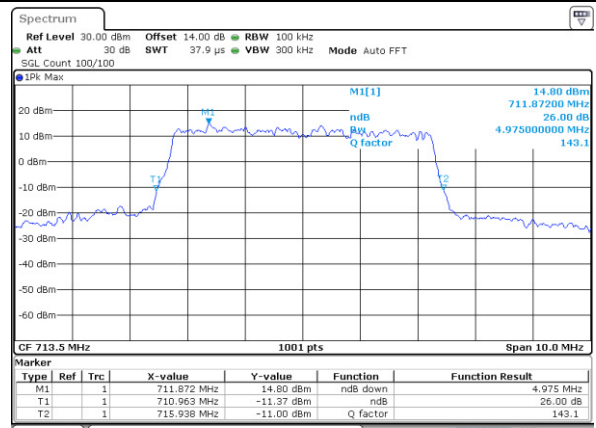

LTE Band 17

Lowest Channel / 5MHz / QPSK

Date: 9 AUG 2017 06:27:45

Lowest Channel / 5MHz / 16QAM

Date: 9 AUG 2017 06:27:56

Middle Channel / 5MHz / QPSK

Date: 9 AUG 2017 06:34:49

Middle Channel / 5MHz / 16QAM

Date: 9 AUG 2017 06:34:59

Highest Channel / 5MHz / QPSK

Date: 9 AUG 2017 06:37:17

Highest Channel / 5MHz / 16QAM

Date: 9 AUG 2017 06:37:27

LTE Band 17

Lowest Channel / 10MHz / QPSK

Date: 9 AUG 2017 06:44:21