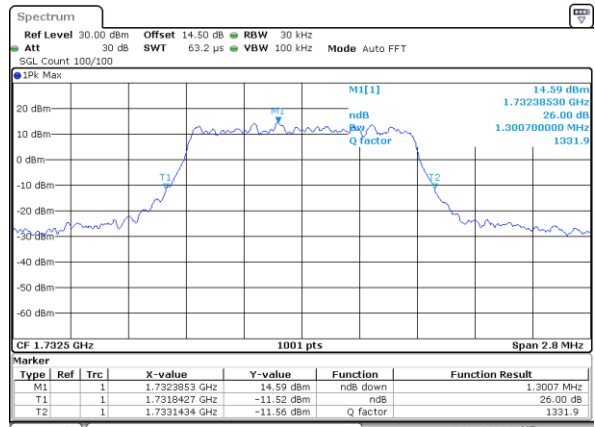

Date: 7,AUG,2017 20:42:06

Highest Channel / 20MHz / QPSK

Date: 7,AUG,2017 20:44:29

Highest Channel / 20MHz / 16QAM

Date: 7,AUG,2017 20:44:39

LTE Band 4

Lowest Channel / 1.4MHz / QPSK

Date: 7_AUG.2017 21:05:10

Lowest Channel / 1.4MHz / 16QAM

Date: 7_AUG.2017 21:05:20

Middle Channel / 1.4MHz / QPSK

Date: 7_AUG.2017 21:12:19

Middle Channel / 1.4MHz / 16QAM

Date: 7_AUG.2017 21:12:29

Highest Channel / 1.4MHz / QPSK

Date: 7_AUG.2017 21:14:51

Highest Channel / 1.4MHz / 16QAM

Date: 7_AUG.2017 21:15:01

LTE Band 4

Lowest Channel / 3MHz / QPSK

Date: 7,AUG,2017 21:21:58

Lowest Channel / 3MHz / 16QAM

Date: 7,AUG,2017 21:39:17

Middle Channel / 3MHz / QPSK

Date: 7,AUG,2017 21:46:15

Middle Channel / 3MHz / 16QAM

Date: 7,AUG,2017 21:46:25

Highest Channel / 3MHz / QPSK

Date: 7,AUG,2017 21:48:47

Highest Channel / 3MHz / 16QAM

Date: 7,AUG,2017 21:48:57

LTE Band 4