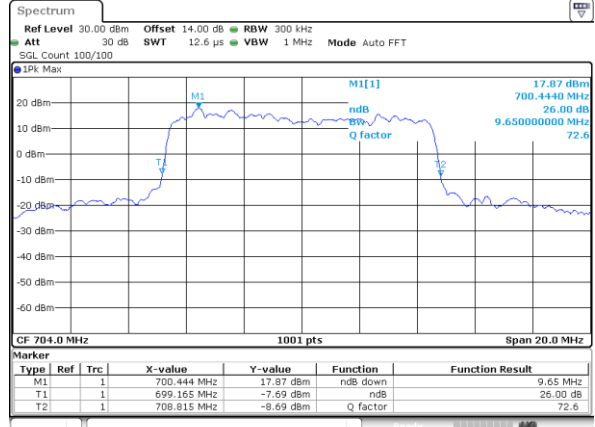

Date: 15_AUG.2017 12:45:43

Highest Channel / 5MHz / 16QAM

Date: 15_AUG.2017 12:45:53

LTE Band 12

Lowest Channel / 10MHz / QPSK

Date: 15_AUG.2017 12:52:57

Lowest Channel / 10MHz / 16QAM

Date: 15_AUG.2017 12:53:07