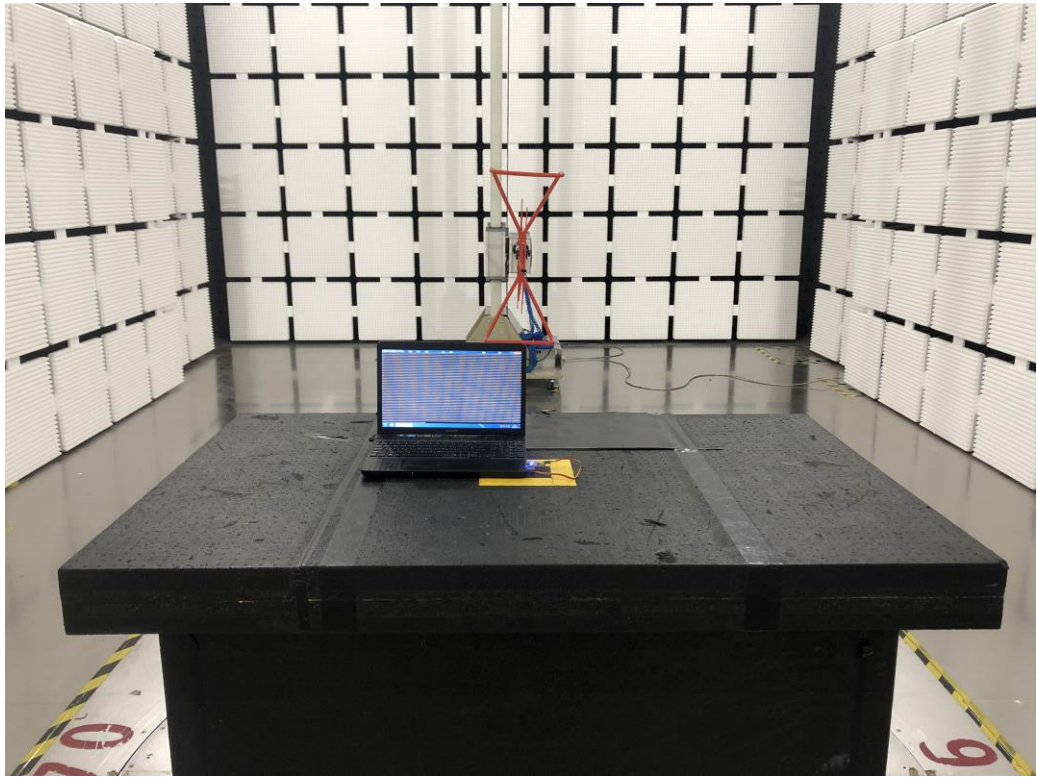

TEST SETUP PHOTOGRAPHS OF EUT

AC POWER LINE CONDUCTED EMISSION TEST

Front View

Side View

RADIATED EMISSION TEST

Below 1GHz

Above 1GHz