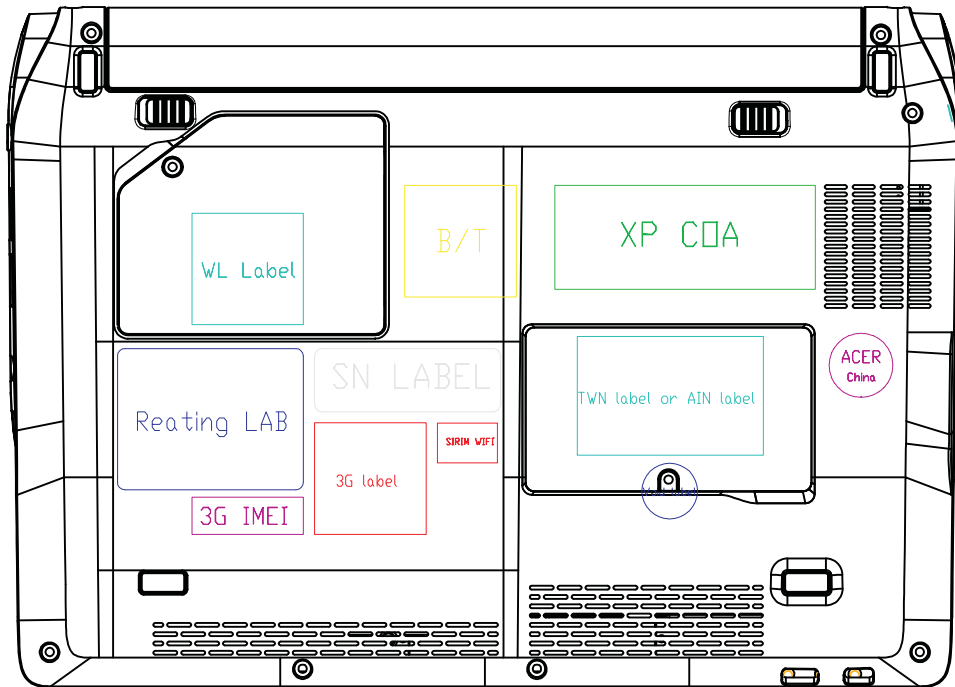

# BA01\_DV(ZG8) Label location

# BA01\_DV(ZG8) Label location

2.5HD

1.8HD/SSD