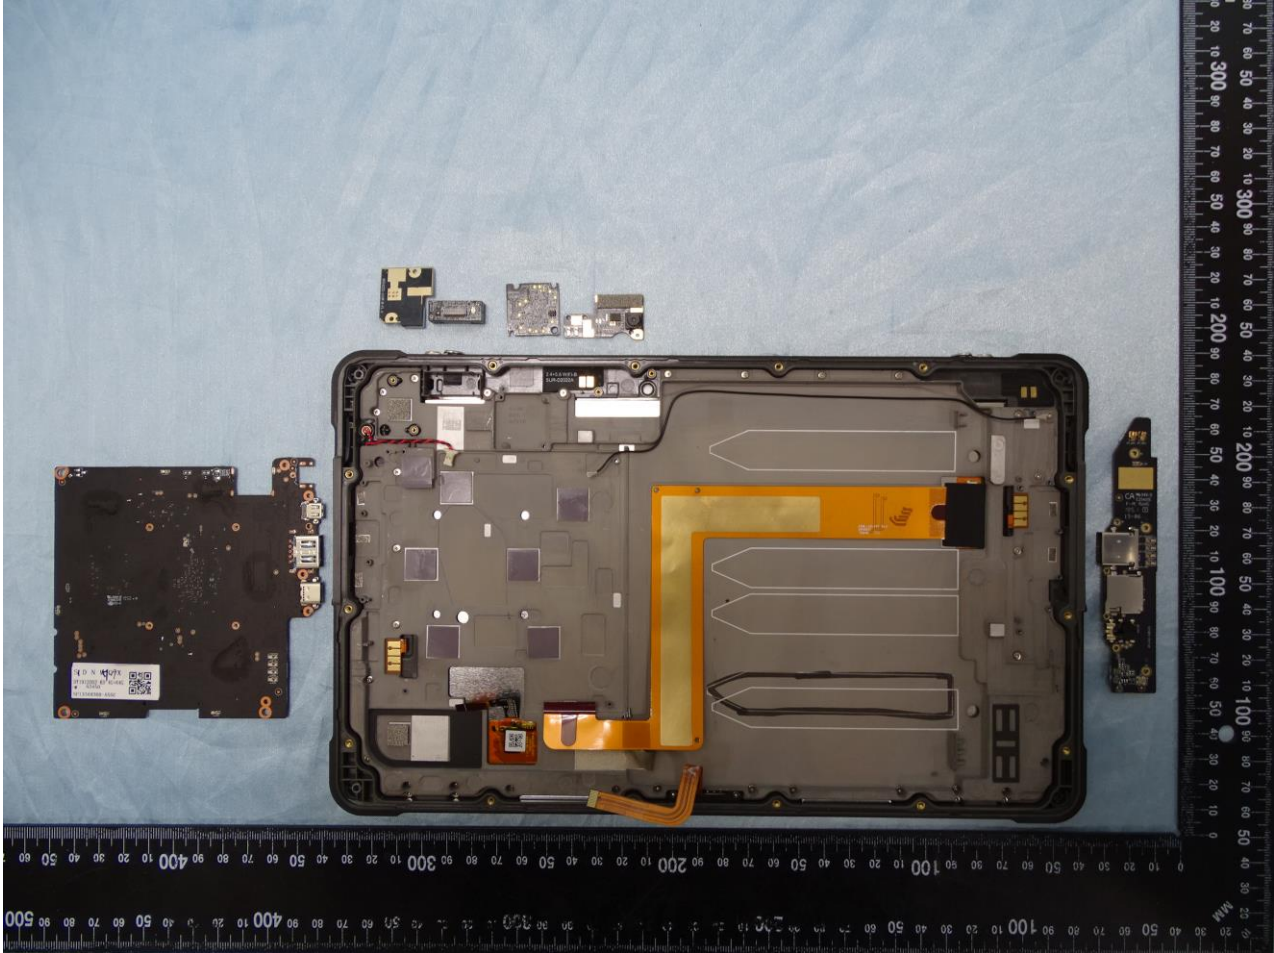

Brand Name: Acer / Model Name: A9002, ET110-31W / Marketing Name: Acer Enduro T1 ET110-31W

Brand Name: Acer / Model Name: A9002, ET110-31W / Marketing Name: Acer Enduro T1 ET110-31W

Brand Name: Acer / Model Name: A9002, ET110-31W / Marketing Name: Acer Enduro T1 ET110-31W