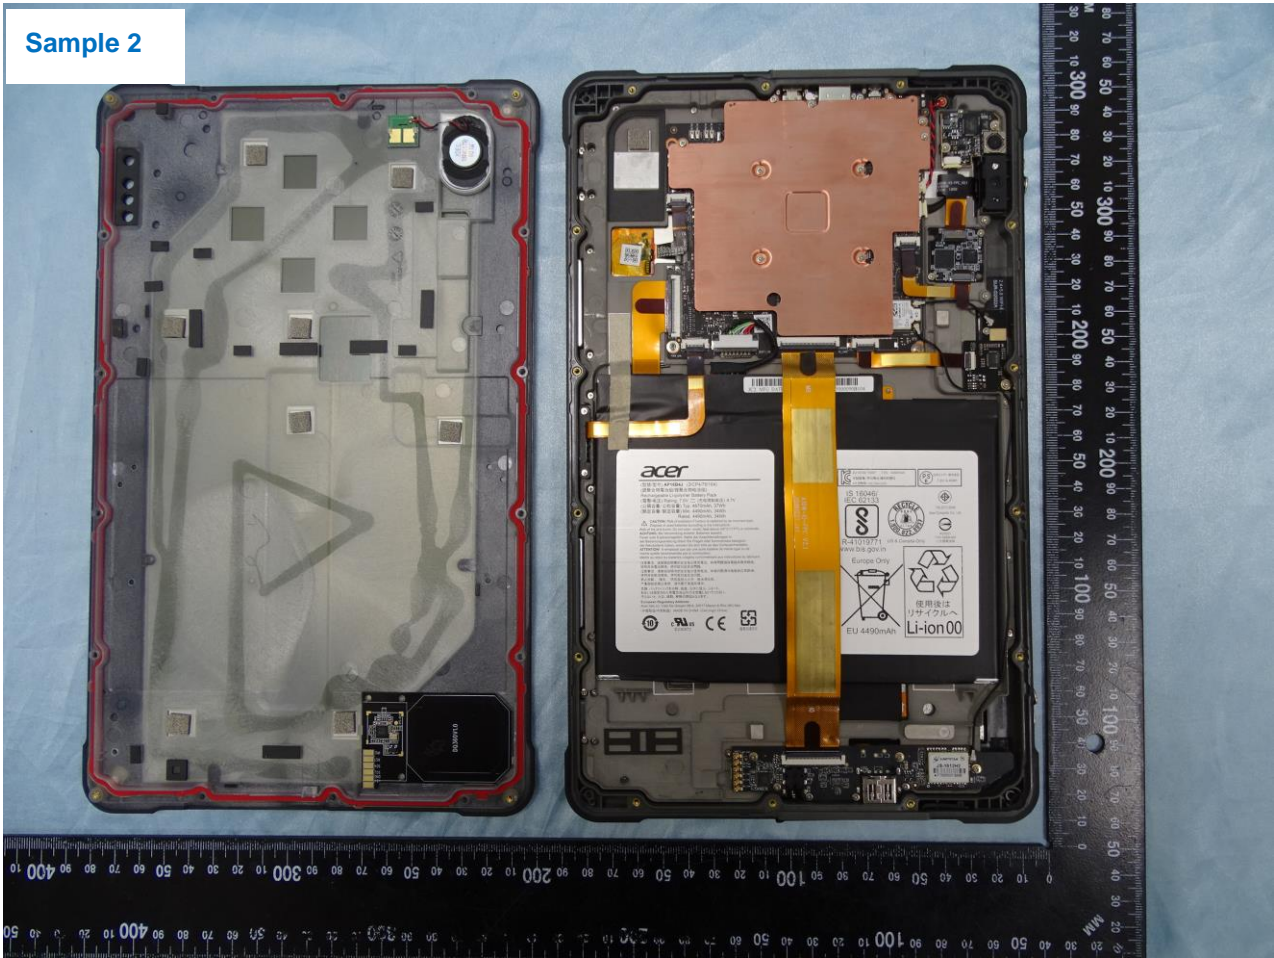

Brand Name: Acer / Model Name: A9002, ET110-31W / Marketing Name: Acer Enduro T1 ET110-31W

Brand Name: Acer / Model Name: A9002, ET110-31W / Marketing Name: Acer Enduro T1 ET110-31W

Sample 2

Brand Name: Acer / Model Name: A9002, ET110-31W / Marketing Name: Acer Enduro T1 ET110-31W

Brand Name: Acer / Model Name: A9002, ET110-31W / Marketing Name: Acer Enduro T1 ET110-31W

Brand Name: Acer / Model Name: A9002, ET110-31W / Marketing Name: Acer Enduro T1 ET110-31W

Brand Name: Acer / Model Name: A9002, ET110-31W / Marketing Name: Acer Enduro T1 ET110-31W