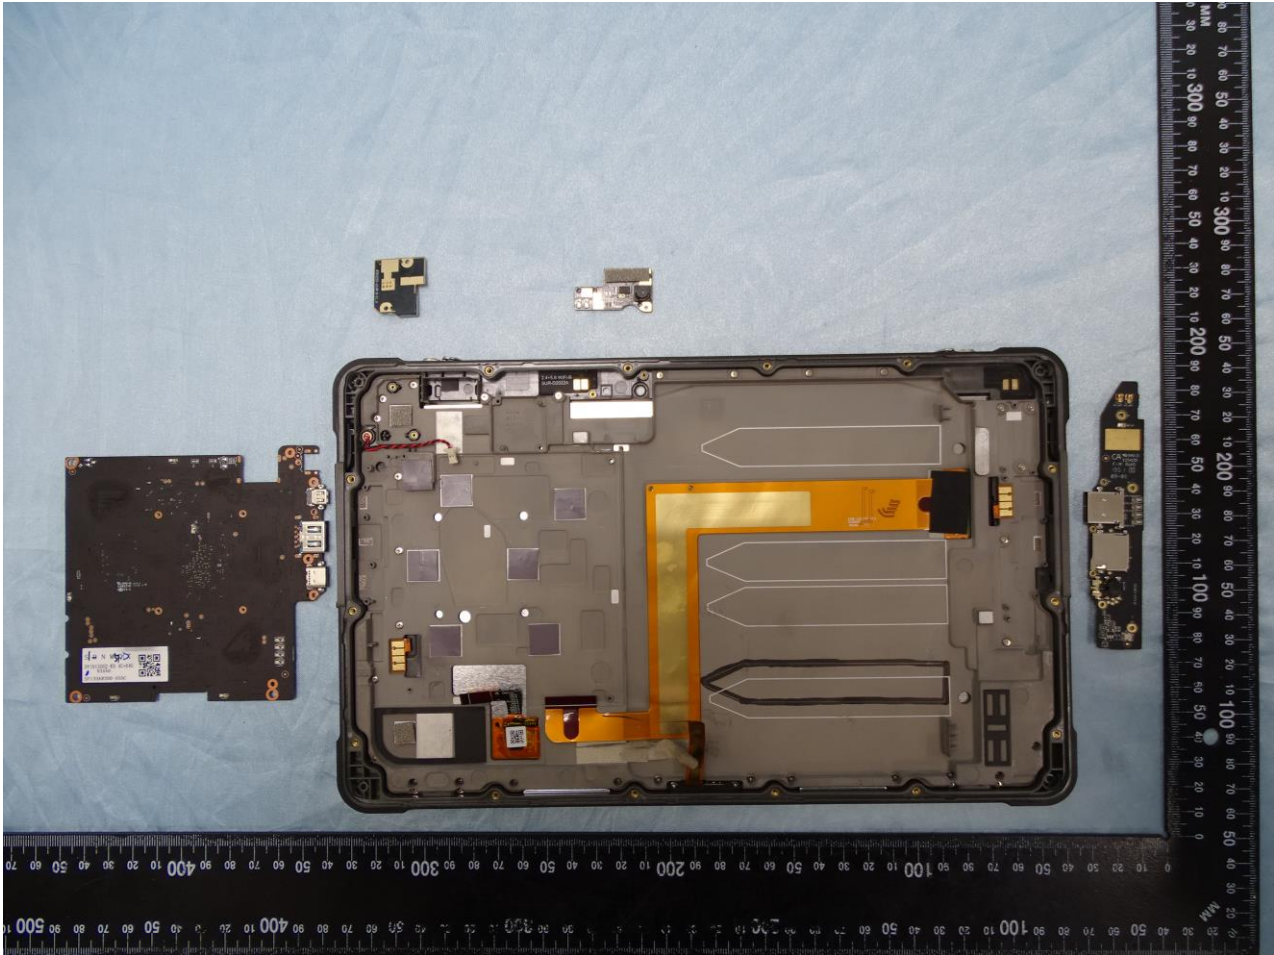

Brand Name: Acer / Model Name: A9002, ET110-31W / Marketing Name: Acer Enduro T1 ET110-31W

Brand Name: Acer / Model Name: A9002, ET110-31W / Marketing Name: Acer Enduro T1 ET110-31W

Sample 2

Brand Name: Acer / Model Name: A9002, ET110-31W / Marketing Name: Acer Enduro T1 ET110-31W

Brand Name: Acer / Model Name: A9002, ET110-31W / Marketing Name: Acer Enduro T1 ET110-31W

Brand Name: Acer / Model Name: A9002, ET110-31W / Marketing Name: Acer Enduro T1 ET110-31W

Brand Name: Acer / Model Name: A9002, ET110-31W / Marketing Name: Acer Enduro T1 ET110-31W