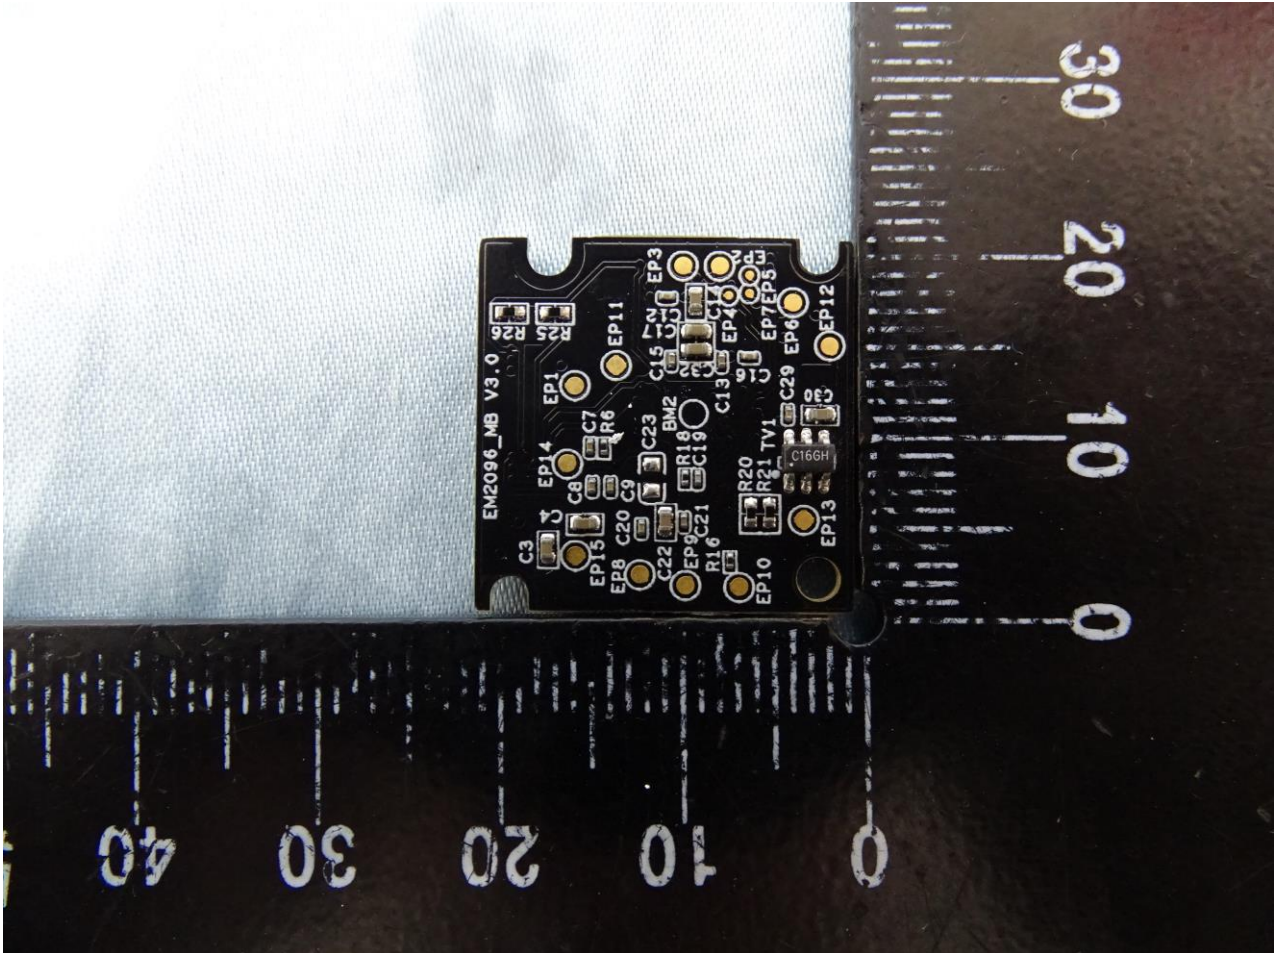

Brand Name: Acer / Model Name: A9002, ET110-31W / Marketing Name: Acer Enduro T1 ET110-31W