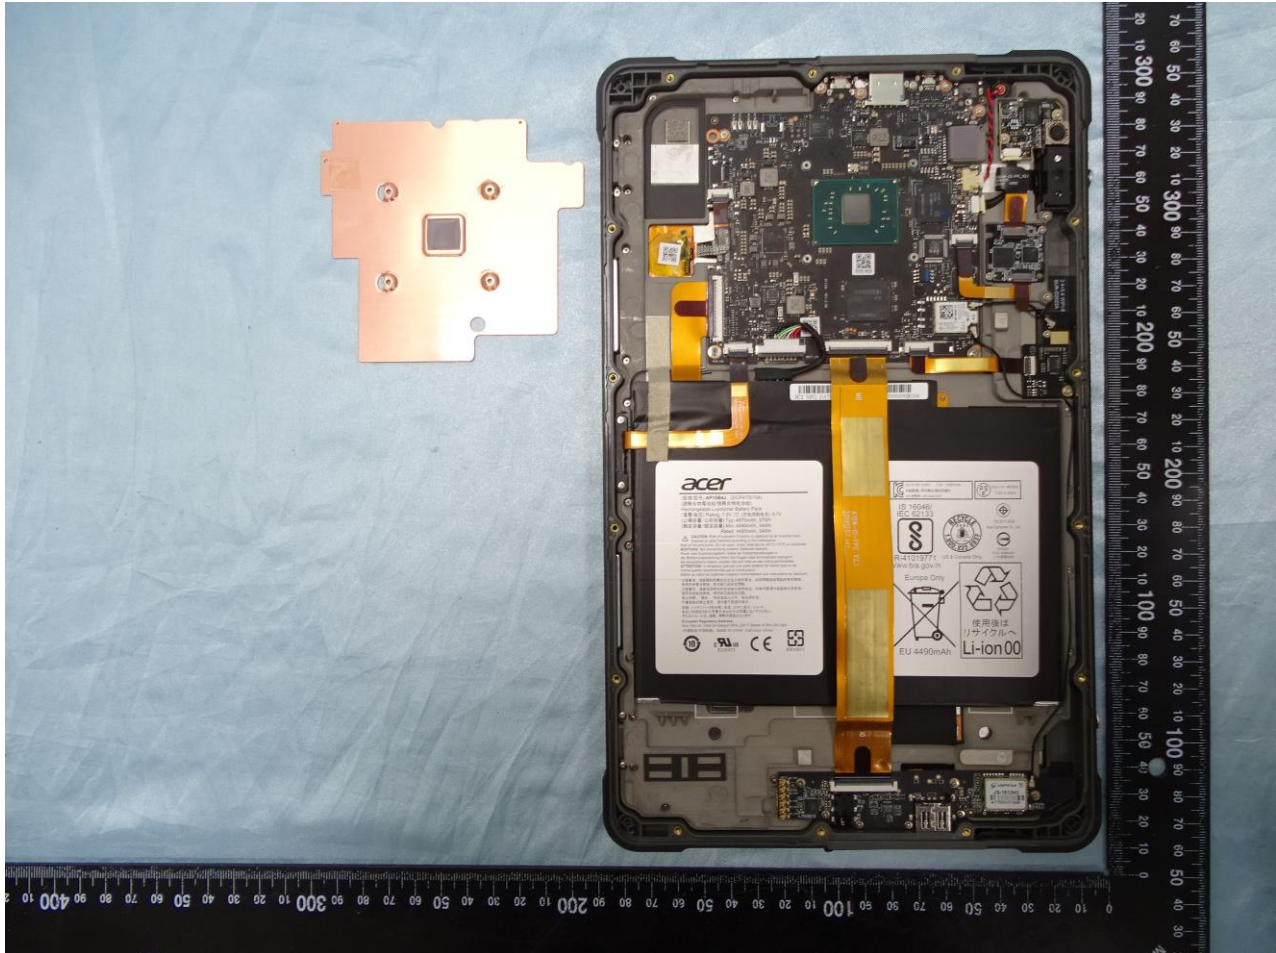

Brand Name: Acer / Model Name: A9002, ET110-31W / Marketing Name: Acer Enduro T1 ET110-31W

Brand Name: Acer / Model Name: A9002, ET110-31W / Marketing Name: Acer Enduro T1 ET110-31W

Sample 2

Brand Name: Acer / Model Name: A9002, ET110-31W / Marketing Name: Acer Enduro T1 ET110-31W

Brand Name: Acer / Model Name: A9002, ET110-31W / Marketing Name: Acer Enduro T1 ET110-31W

Brand Name: Acer / Model Name: A9002, ET110-31W / Marketing Name: Acer Enduro T1 ET110-31W

Brand Name: Acer / Model Name: A9002, ET110-31W / Marketing Name: Acer Enduro T1 ET110-31W