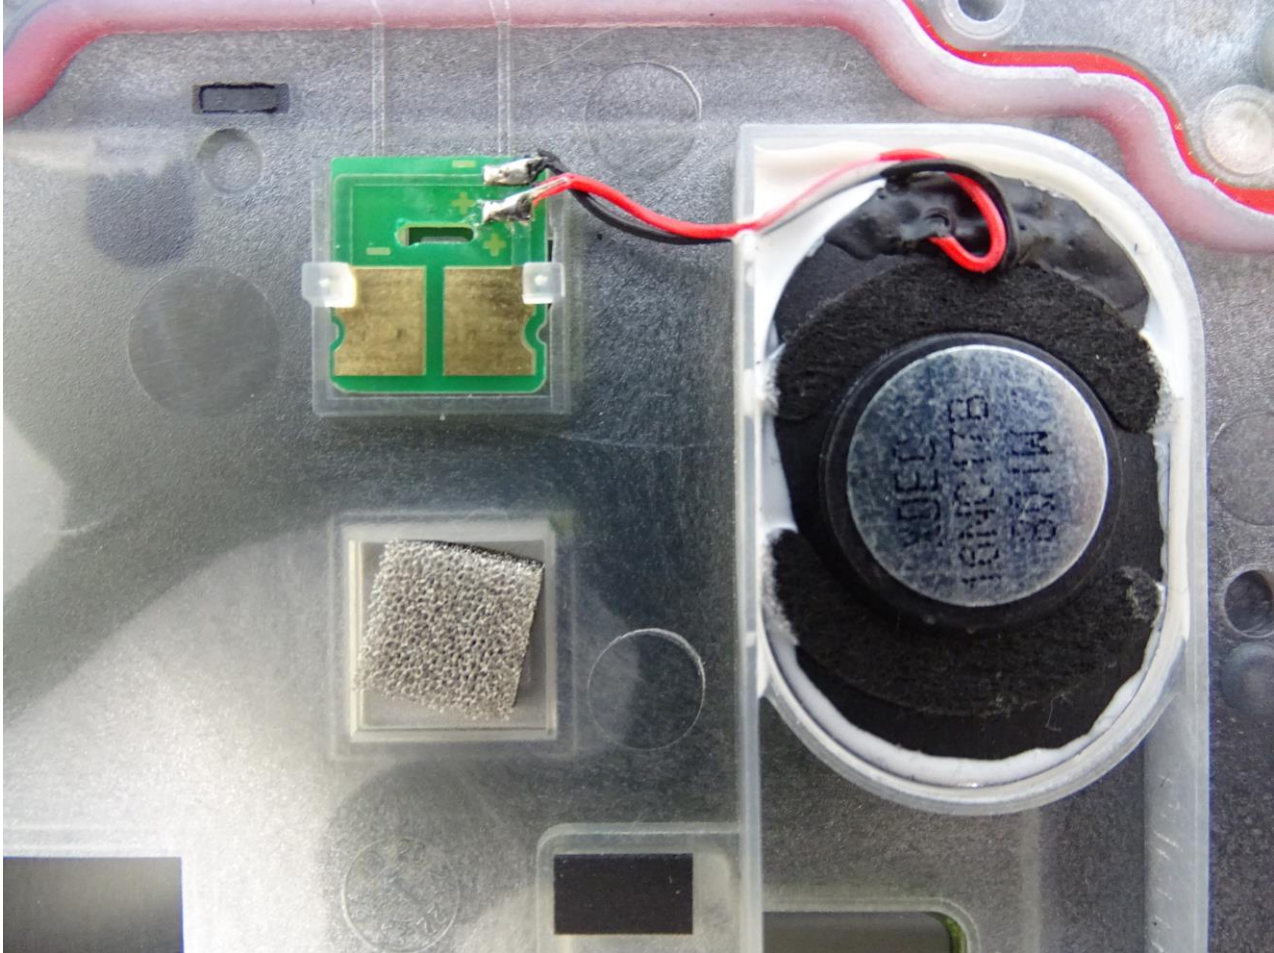

Brand Name: Acer / Model Name: A9002, ET110-31W / Marketing Name: Acer Enduro T1 ET110-31W

Brand Name: Acer / Model Name: A9002, ET110-31W / Marketing Name: Acer Enduro T1 ET110-31W

Sample 2

Brand Name: Acer / Model Name: A9002, ET110-31W / Marketing Name: Acer Enduro T1 ET110-31W

Brand Name: Acer / Model Name: A9002, ET110-31W / Marketing Name: Acer Enduro T1 ET110-31W

Brand Name: Acer / Model Name: A9002, ET110-31W / Marketing Name: Acer Enduro T1 ET110-31W

Brand Name: Acer / Model Name: A9002, ET110-31W / Marketing Name: Acer Enduro T1 ET110-31W