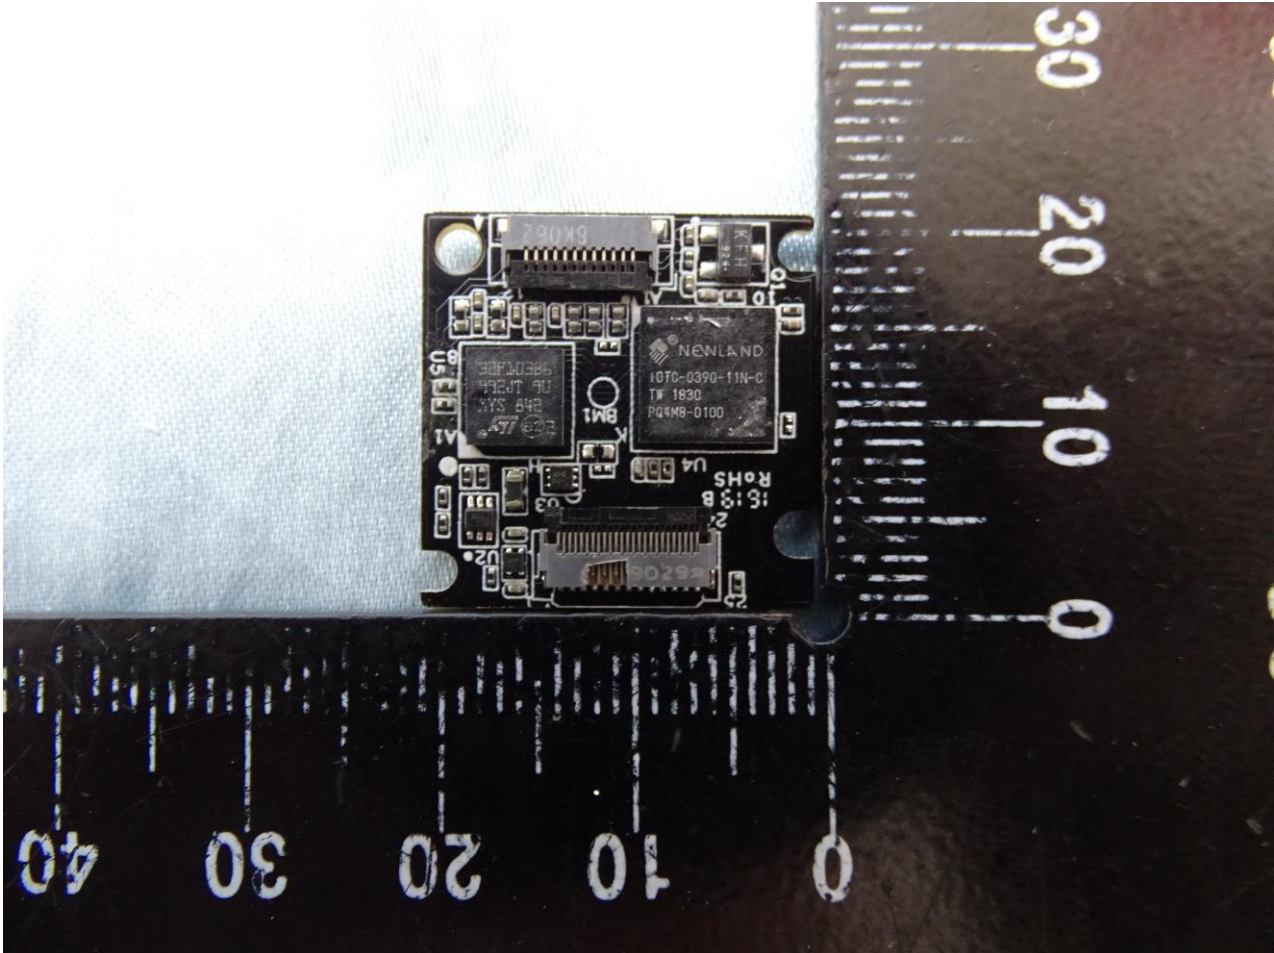

Brand Name: Acer / Model Name: A9002, ET110-31W / Marketing Name: Acer Enduro T1 ET110-31W