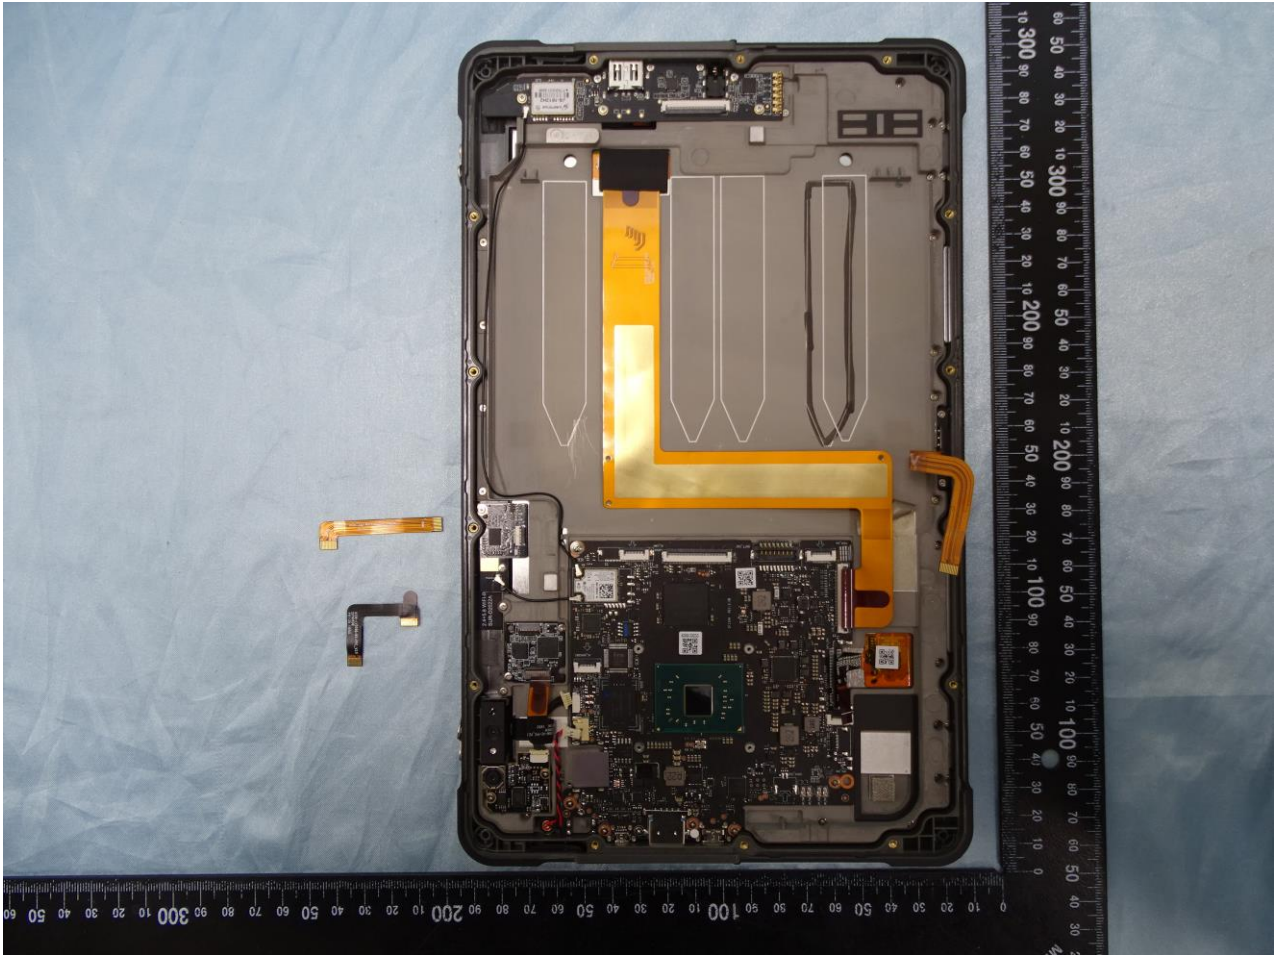

Brand Name: Acer / Model Name: A9002, ET110-31W / Marketing Name: Acer Enduro T1 ET110-31W

Brand Name: Acer / Model Name: A9002, ET110-31W / Marketing Name: Acer Enduro T1 ET110-31W

Sample 2

Brand Name: Acer / Model Name: A9002, ET110-31W / Marketing Name: Acer Enduro T1 ET110-31W

Brand Name: Acer / Model Name: A9002, ET110-31W / Marketing Name: Acer Enduro T1 ET110-31W

Brand Name: Acer / Model Name: A9002, ET110-31W / Marketing Name: Acer Enduro T1 ET110-31W

Brand Name: Acer / Model Name: A9002, ET110-31W / Marketing Name: Acer Enduro T1 ET110-31W