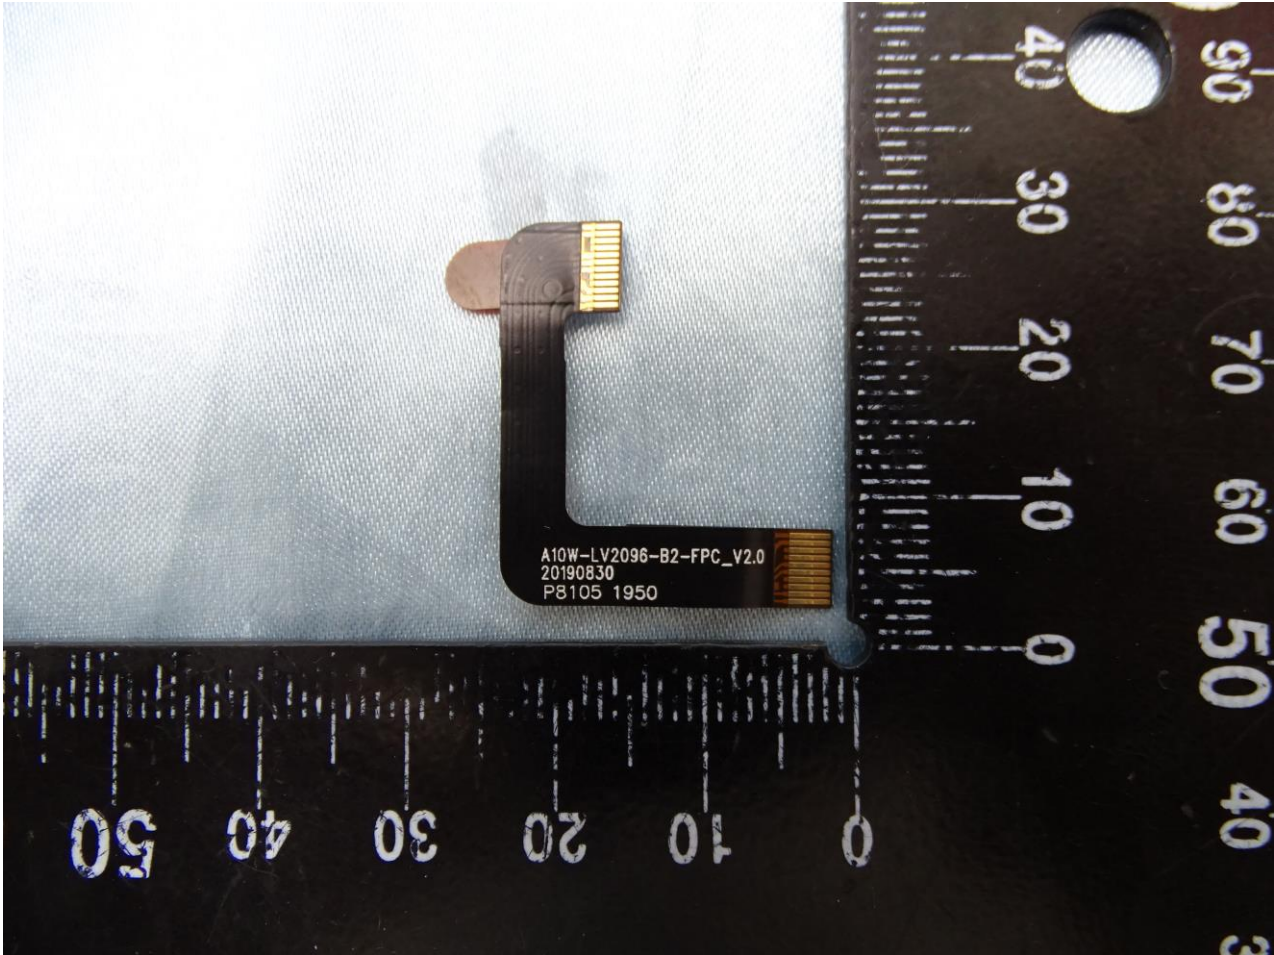

Brand Name: Acer / Model Name: A9002, ET110-31W / Marketing Name: Acer Enduro T1 ET110-31W