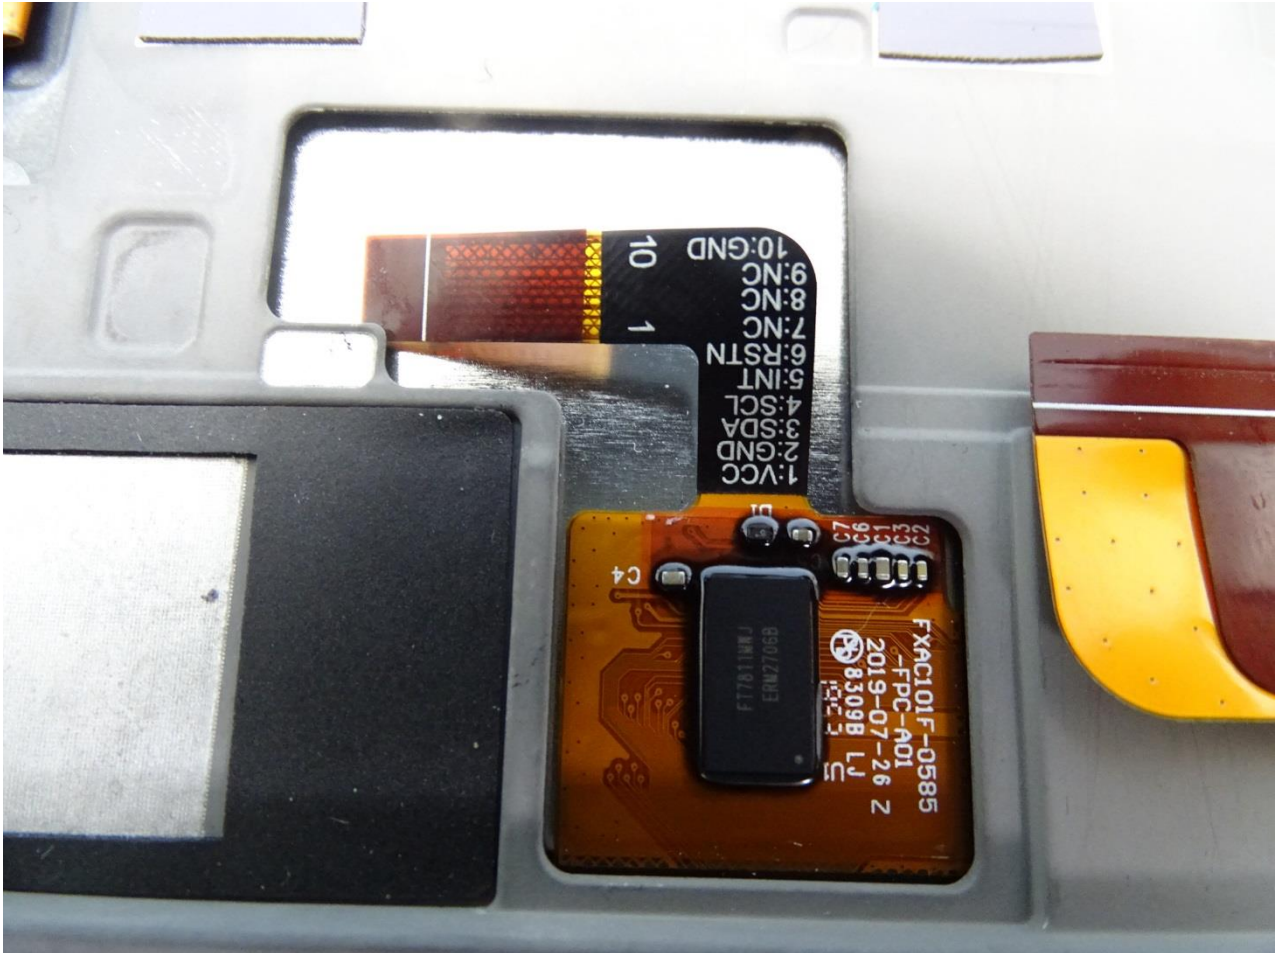

Brand Name: Acer / Model Name: A9002, ET110-31W / Marketing Name: Acer Enduro T1 ET110-31W