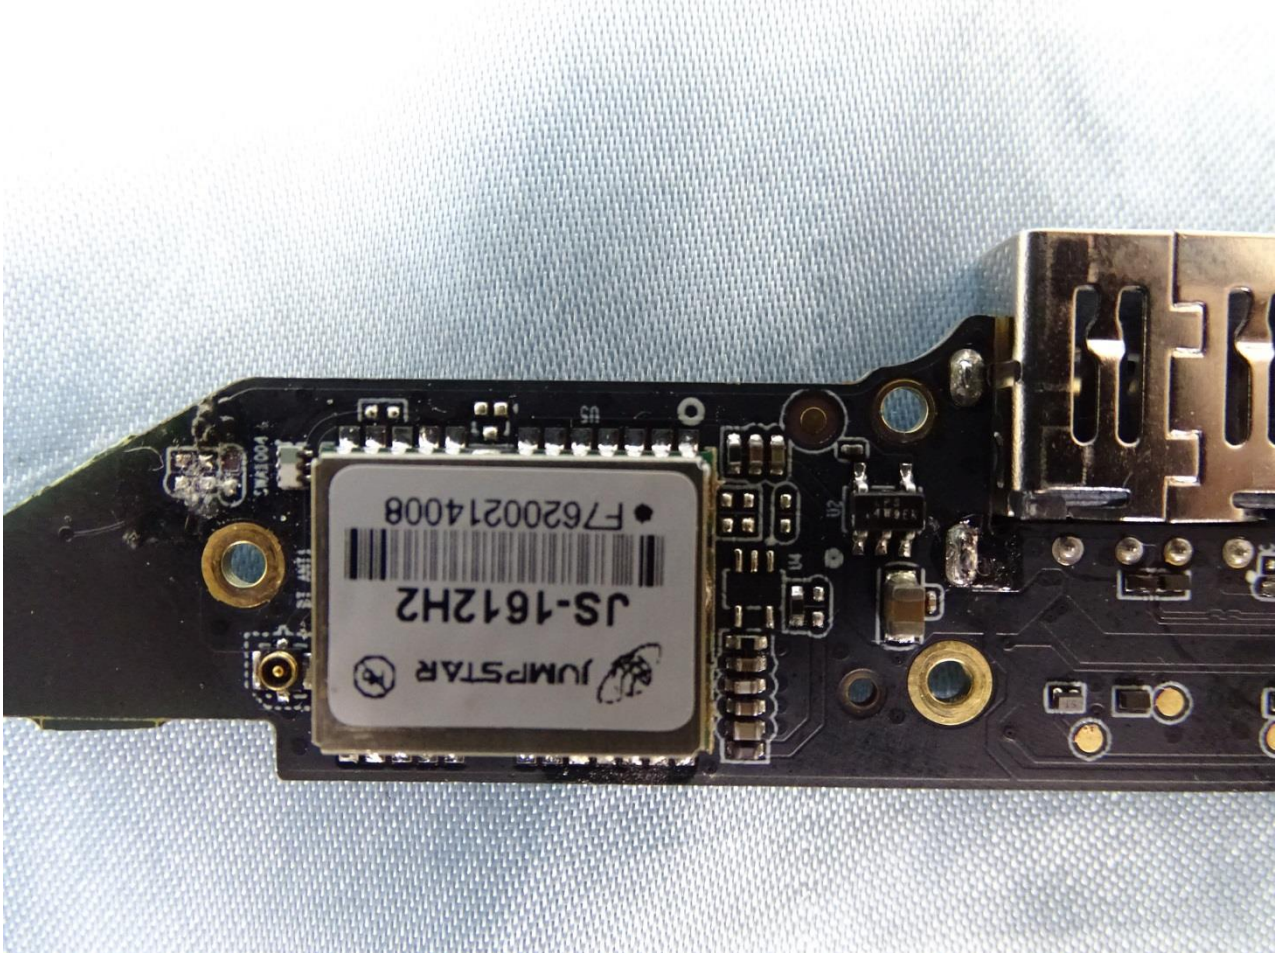

3. Internal Photograph of EUT

Brand Name: Acer / Model Name: A9002, ET110-31W / Marketing Name: Acer Enduro T1 ET110-31W

Brand Name: Acer / Model Name: A9002, ET110-31W / Marketing Name: Acer Enduro T1 ET110-31W

Brand Name: Acer / Model Name: A9002, ET110-31W / Marketing Name: Acer Enduro T1 ET110-31W

Brand Name: Acer / Model Name: A9002, ET110-31W / Marketing Name: Acer Enduro T1 ET110-31W

Brand Name: Acer / Model Name: A9002, ET110-31W / Marketing Name: Acer Enduro T1 ET110-31W