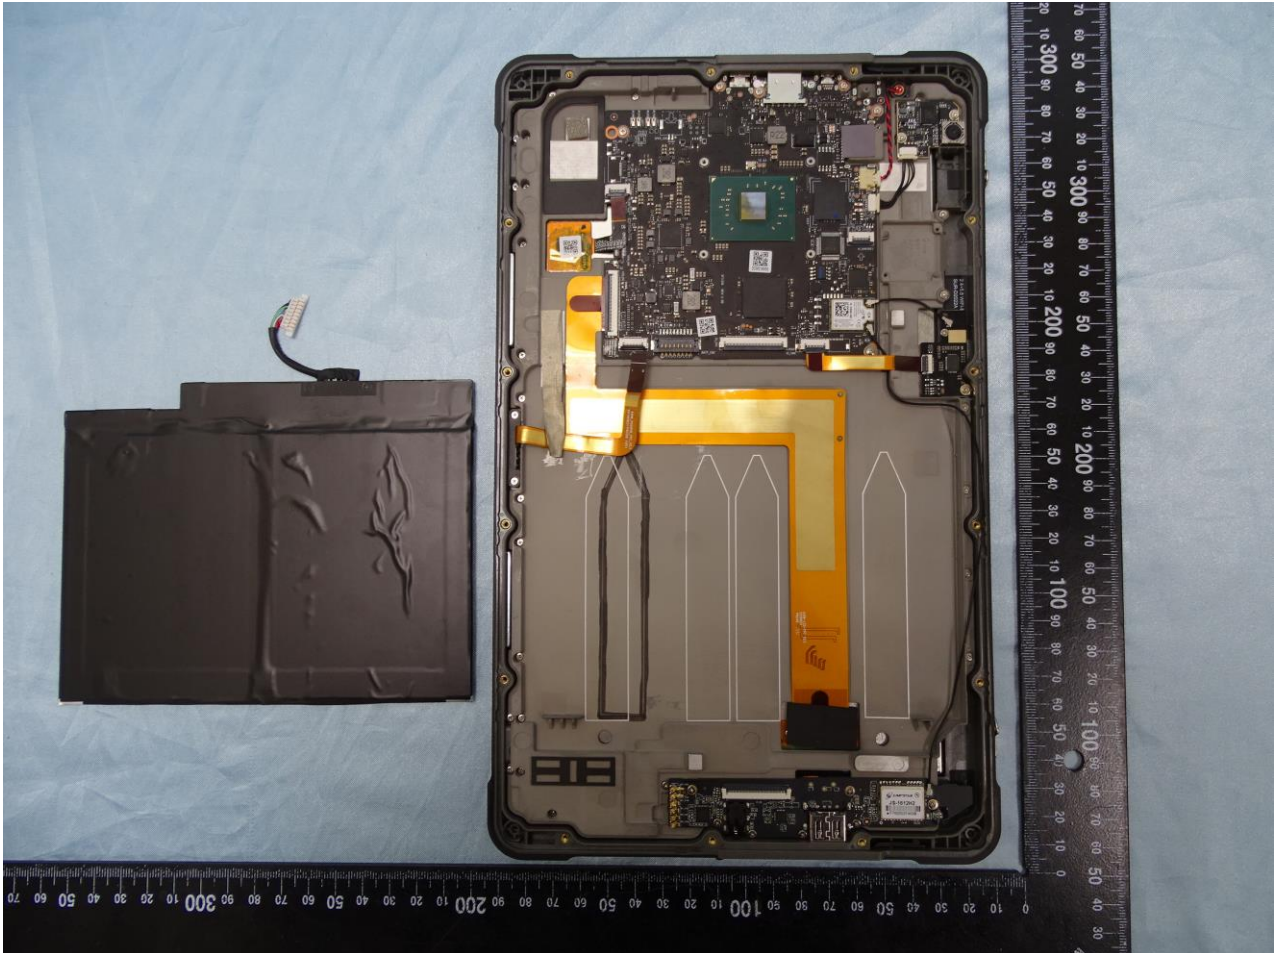

Brand Name: Acer / Model Name: A9002, ET110-31W / Marketing Name: Acer Enduro T1 ET110-31W