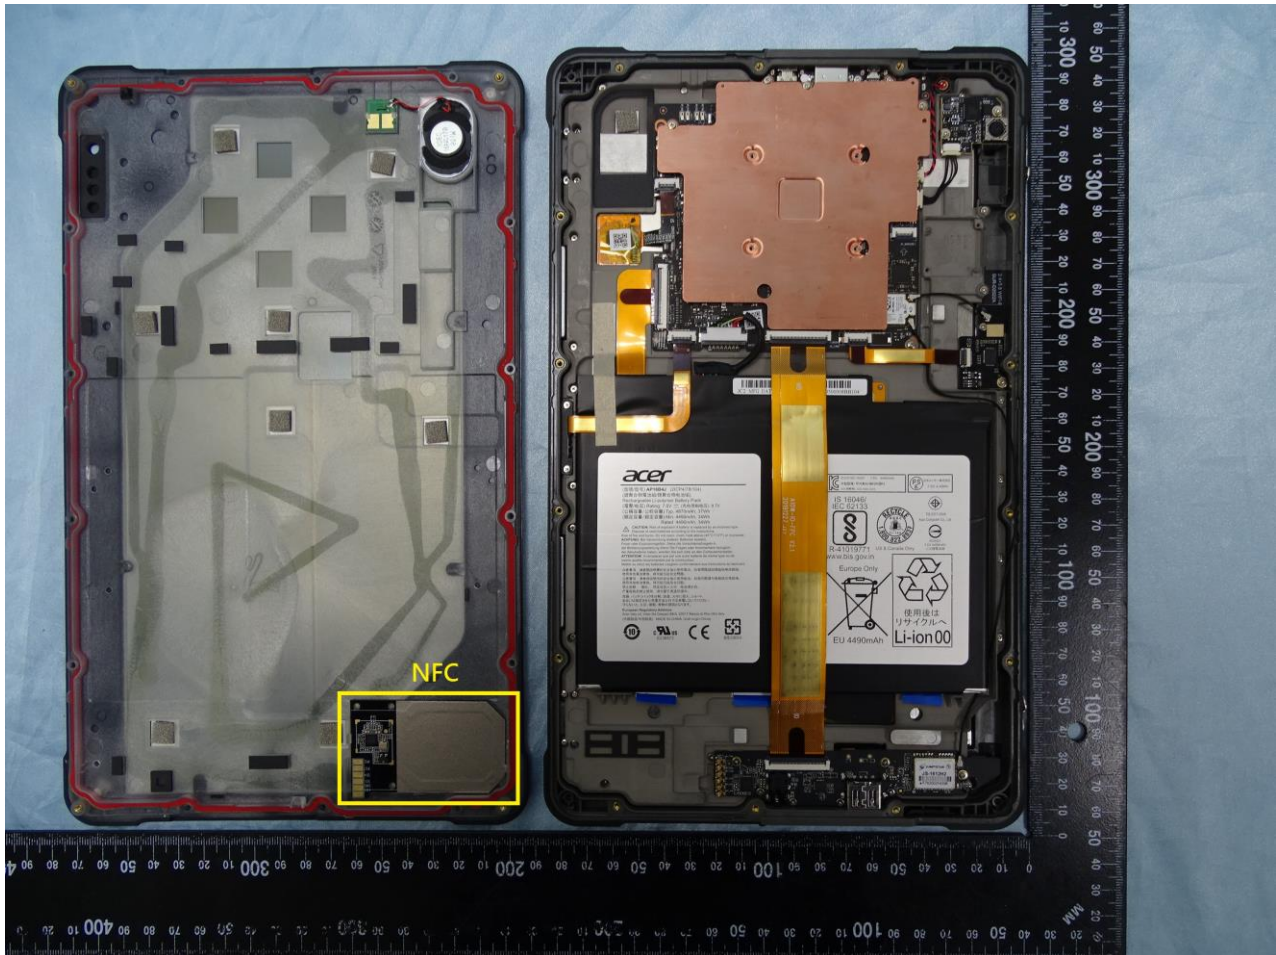

3. Internal Photograph of EUT

Brand Name: Acer / Model Name: A9002, ET110-31W / Marketing Name: Acer Enduro T1 ET110-31W

Brand Name: Acer / Model Name: A9002, ET110-31W / Marketing Name: Acer Enduro T1 ET110-31W

Brand Name: Acer / Model Name: A9002, ET110-31W / Marketing Name: Acer Enduro T1 ET110-31W

Brand Name: Acer / Model Name: A9002, ET110-31W / Marketing Name: Acer Enduro T1 ET110-31W

Brand Name: Acer / Model Name: A9002, ET110-31W / Marketing Name: Acer Enduro T1 ET110-31W