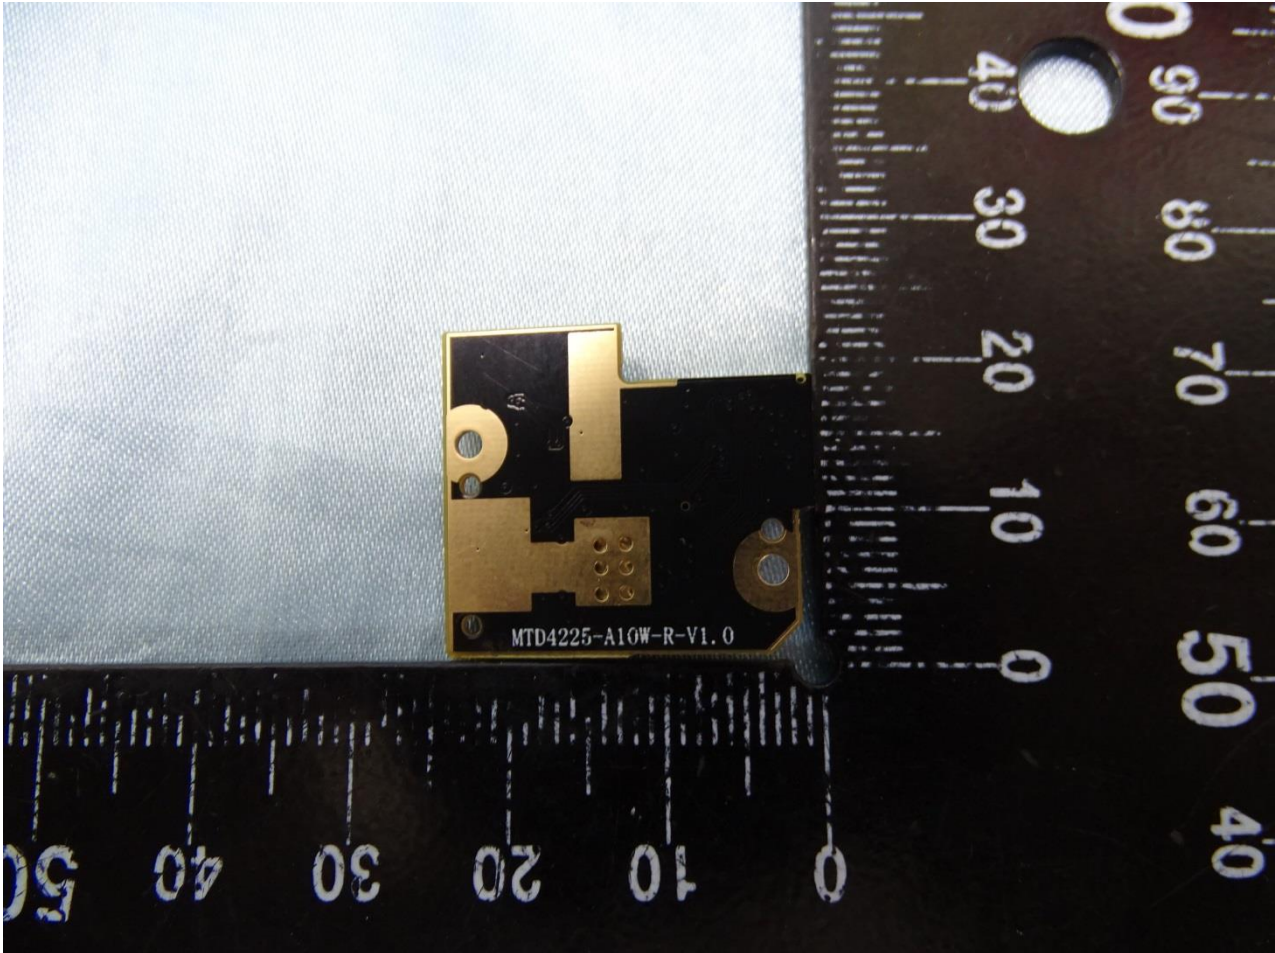

3. Internal Photograph of EUT

Brand Name: Acer / Model Name: A9002, ET110-31W / Marketing Name: Acer Enduro T1 ET110-31W

Brand Name: Acer / Model Name: A9002, ET110-31W / Marketing Name: Acer Enduro T1 ET110-31W

Brand Name: Acer / Model Name: A9002, ET110-31W / Marketing Name: Acer Enduro T1 ET110-31W

Brand Name: Acer / Model Name: A9002, ET110-31W / Marketing Name: Acer Enduro T1 ET110-31W

Brand Name: Acer / Model Name: A9002, ET110-31W / Marketing Name: Acer Enduro T1 ET110-31W