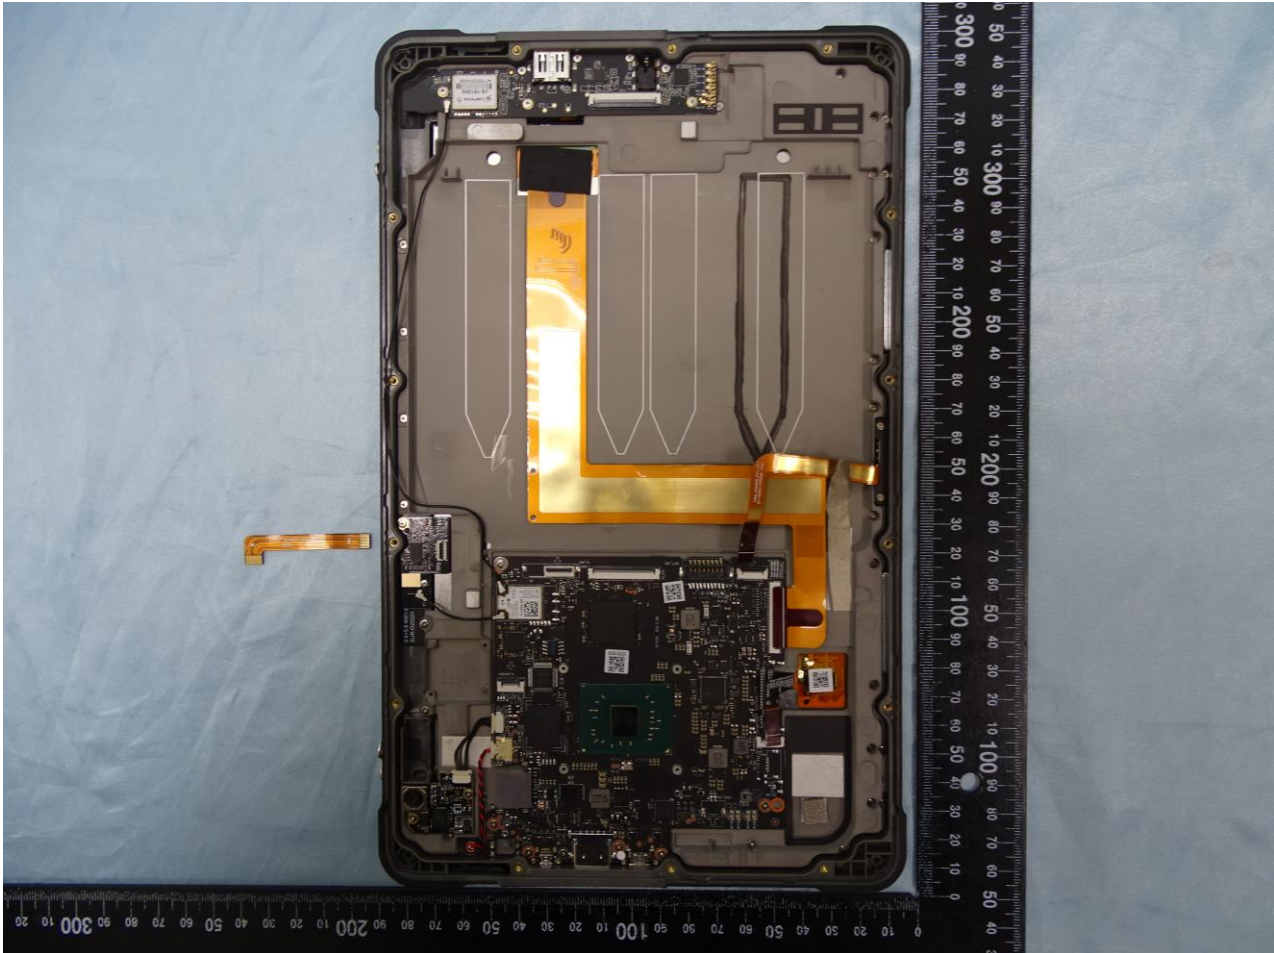

Brand Name: Acer / Model Name: A9002, ET110-31W / Marketing Name: Acer Enduro T1 ET110-31W

Brand Name: Acer / Model Name: A9002, ET110-31W / Marketing Name: Acer Enduro T1 ET110-31W

Brand Name: Acer / Model Name: A9002, ET110-31W / Marketing Name: Acer Enduro T1 ET110-31W

Sample 1

Brand Name: Acer / Model Name: A9002, ET110-31W / Marketing Name: Acer Enduro T1 ET110-31W

Brand Name: Acer / Model Name: A9002, ET110-31W / Marketing Name: Acer Enduro T1 ET110-31W

Brand Name: Acer / Model Name: A9002, ET110-31W / Marketing Name: Acer Enduro T1 ET110-31W