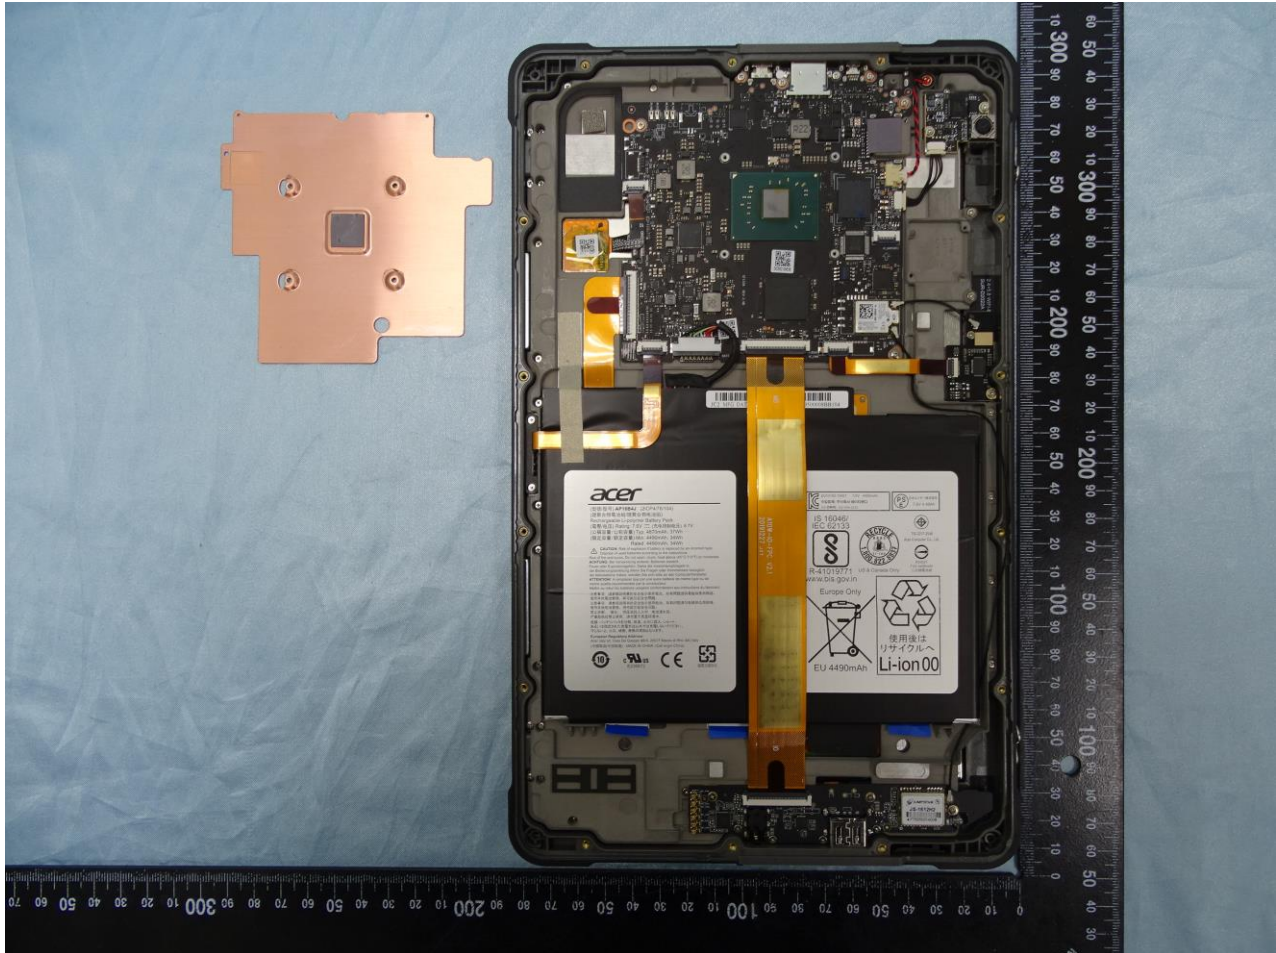

Brand Name: Acer / Model Name: A9002, ET110-31W / Marketing Name: Acer Enduro T1 ET110-31W

Brand Name: Acer / Model Name: A9002, ET110-31W / Marketing Name: Acer Enduro T1 ET110-31W

Brand Name: Acer / Model Name: A9002, ET110-31W / Marketing Name: Acer Enduro T1 ET110-31W

Sample 1

Brand Name: Acer / Model Name: A9002, ET110-31W / Marketing Name: Acer Enduro T1 ET110-31W

Brand Name: Acer / Model Name: A9002, ET110-31W / Marketing Name: Acer Enduro T1 ET110-31W

Brand Name: Acer / Model Name: A9002, ET110-31W / Marketing Name: Acer Enduro T1 ET110-31W