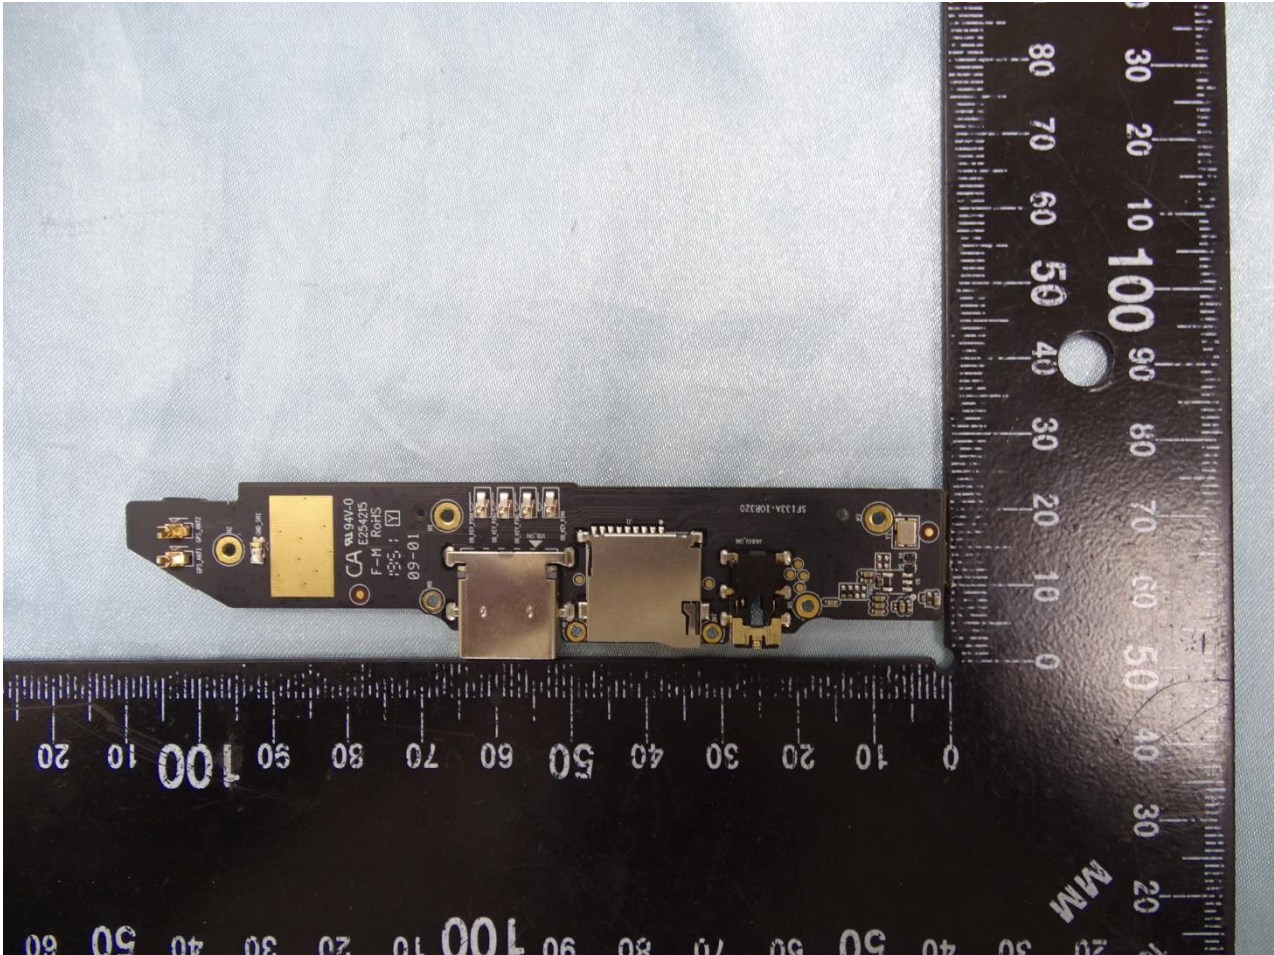

3. Internal Photograph of EUT

Brand Name: Acer / Model Name: A9002, ET110-31W / Marketing Name: Acer Enduro T1 ET110-31W

Brand Name: Acer / Model Name: A9002, ET110-31W / Marketing Name: Acer Enduro T1 ET110-31W

Brand Name: Acer / Model Name: A9002, ET110-31W / Marketing Name: Acer Enduro T1 ET110-31W

Brand Name: Acer / Model Name: A9002, ET110-31W / Marketing Name: Acer Enduro T1 ET110-31W

Brand Name: Acer / Model Name: A9002, ET110-31W / Marketing Name: Acer Enduro T1 ET110-31W