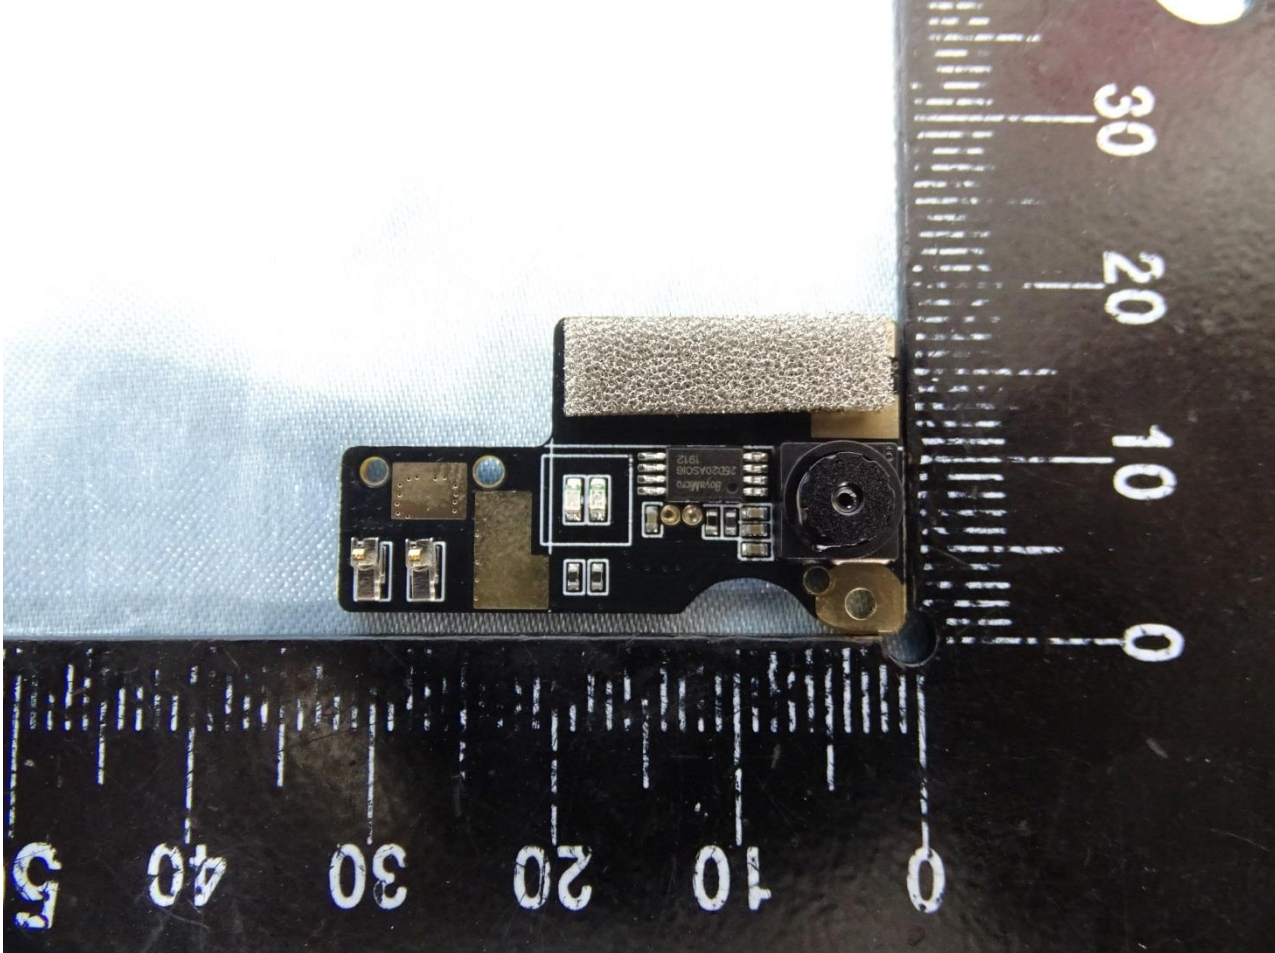

3. Internal Photograph of EUT

Brand Name: Acer / Model Name: A9002, ET110-31W / Marketing Name: Acer Enduro T1 ET110-31W

Brand Name: Acer / Model Name: A9002, ET110-31W / Marketing Name: Acer Enduro T1 ET110-31W

Brand Name: Acer / Model Name: A9002, ET110-31W / Marketing Name: Acer Enduro T1 ET110-31W

Brand Name: Acer / Model Name: A9002, ET110-31W / Marketing Name: Acer Enduro T1 ET110-31W

Brand Name: Acer / Model Name: A9002, ET110-31W / Marketing Name: Acer Enduro T1 ET110-31W