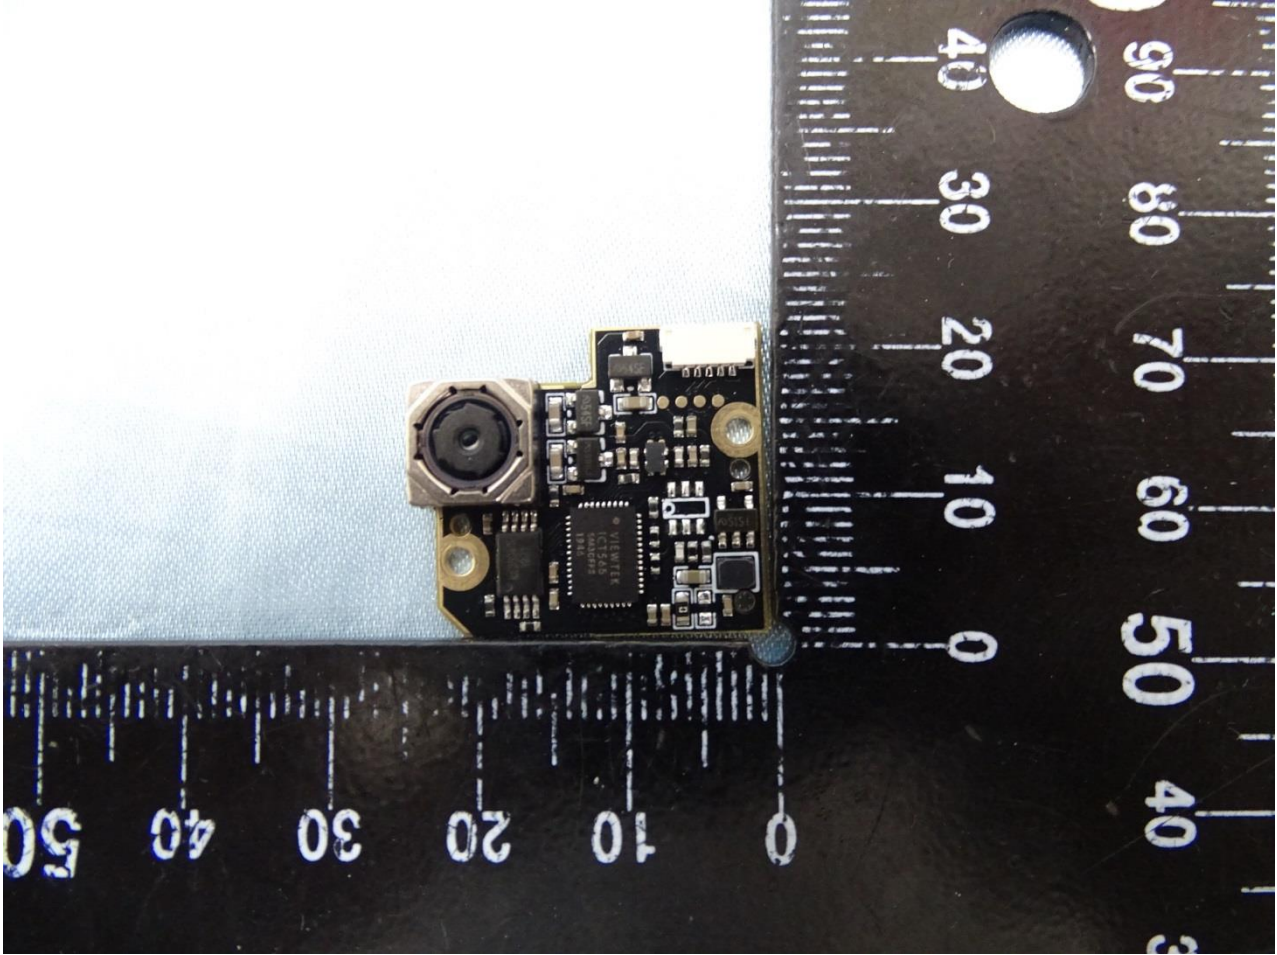

3. Internal Photograph of EUT

Brand Name: Acer / Model Name: A9002, ET110-31W / Marketing Name: Acer Enduro T1 ET110-31W

Brand Name: Acer / Model Name: A9002, ET110-31W / Marketing Name: Acer Enduro T1 ET110-31W

Brand Name: Acer / Model Name: A9002, ET110-31W / Marketing Name: Acer Enduro T1 ET110-31W

Brand Name: Acer / Model Name: A9002, ET110-31W / Marketing Name: Acer Enduro T1 ET110-31W

Brand Name: Acer / Model Name: A9002, ET110-31W / Marketing Name: Acer Enduro T1 ET110-31W