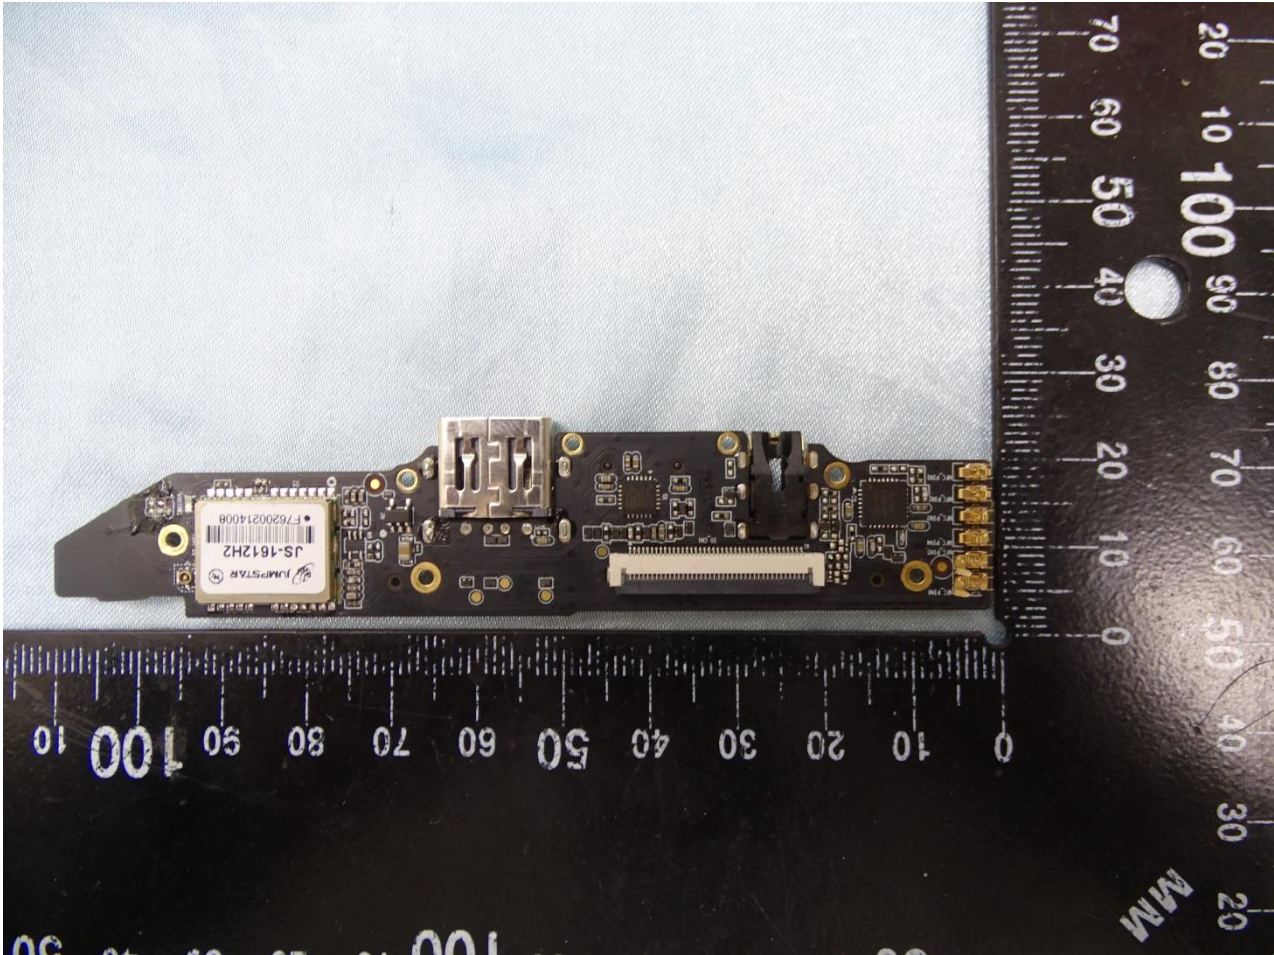

3. Internal Photograph of EUT

Brand Name: Acer / Model Name: A9002, ET110-31W / Marketing Name: Acer Enduro T1 ET110-31W

Brand Name: Acer / Model Name: A9002, ET110-31W / Marketing Name: Acer Enduro T1 ET110-31W

Brand Name: Acer / Model Name: A9002, ET110-31W / Marketing Name: Acer Enduro T1 ET110-31W

Brand Name: Acer / Model Name: A9002, ET110-31W / Marketing Name: Acer Enduro T1 ET110-31W

Brand Name: Acer / Model Name: A9002, ET110-31W / Marketing Name: Acer Enduro T1 ET110-31W