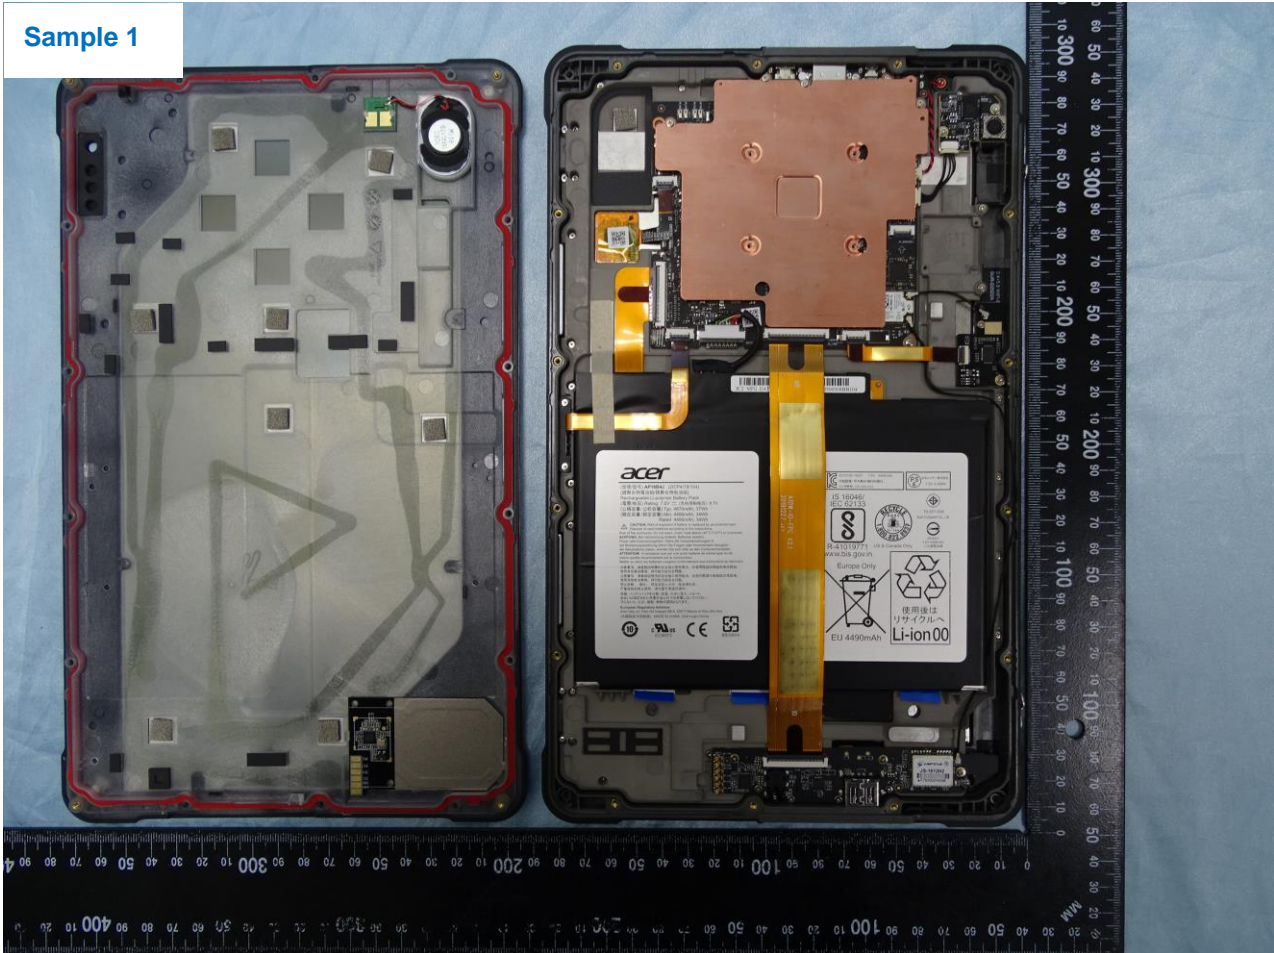

Brand Name: Acer / Model Name: A9002, ET110-31W / Marketing Name: Acer Enduro T1 ET110-31W

Brand Name: Acer / Model Name: A9002, ET110-31W / Marketing Name: Acer Enduro T1 ET110-31W

Brand Name: Acer / Model Name: A9002, ET110-31W / Marketing Name: Acer Enduro T1 ET110-31W

Sample 1

Brand Name: Acer / Model Name: A9002, ET110-31W / Marketing Name: Acer Enduro T1 ET110-31W

Brand Name: Acer / Model Name: A9002, ET110-31W / Marketing Name: Acer Enduro T1 ET110-31W

Brand Name: Acer / Model Name: A9002, ET110-31W / Marketing Name: Acer Enduro T1 ET110-31W