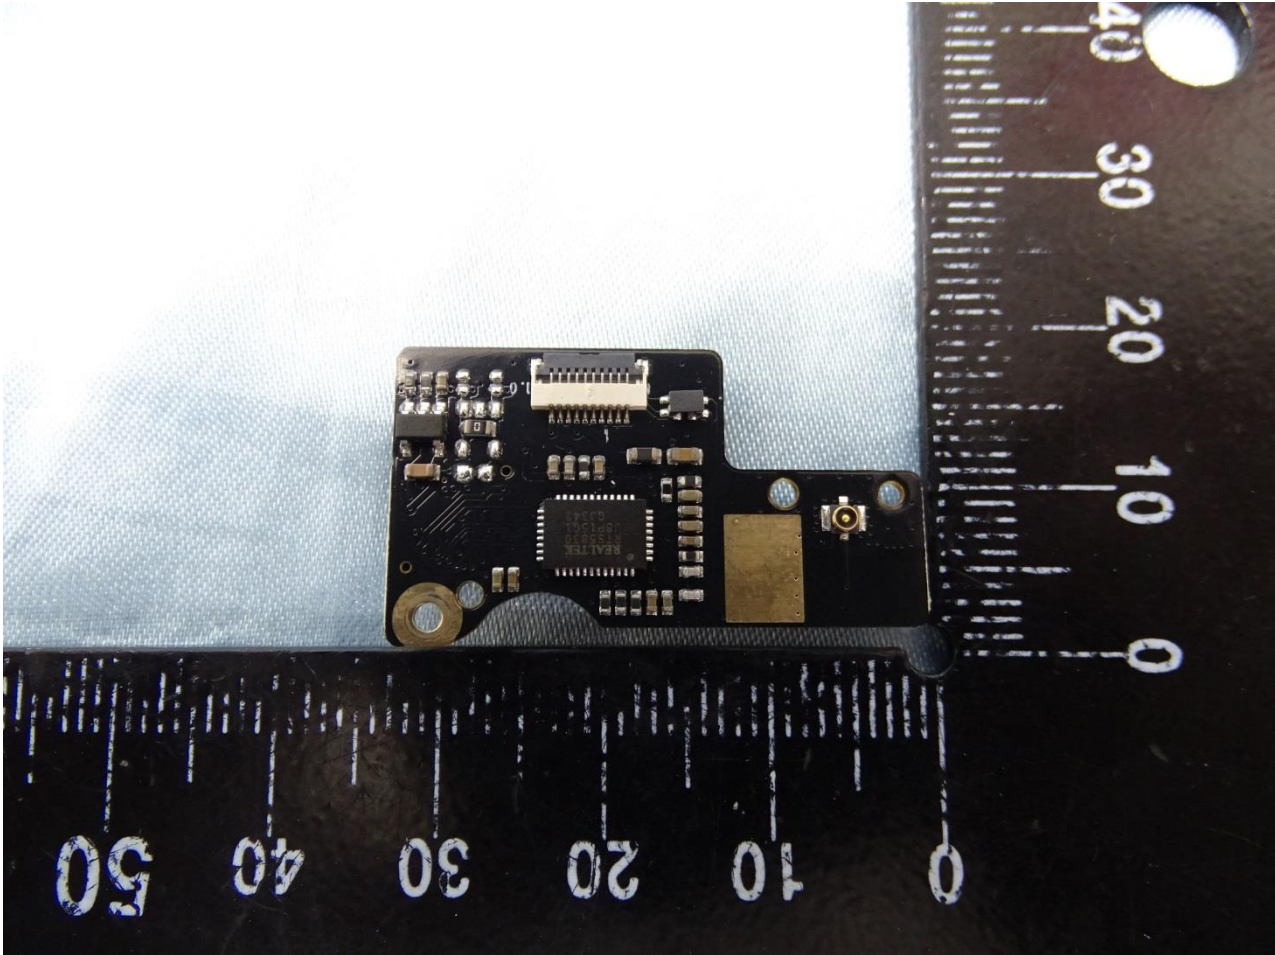

3. Internal Photograph of EUT

Brand Name: Acer / Model Name: A9002, ET110-31W / Marketing Name: Acer Enduro T1 ET110-31W

Brand Name: Acer / Model Name: A9002, ET110-31W / Marketing Name: Acer Enduro T1 ET110-31W

Brand Name: Acer / Model Name: A9002, ET110-31W / Marketing Name: Acer Enduro T1 ET110-31W

Brand Name: Acer / Model Name: A9002, ET110-31W / Marketing Name: Acer Enduro T1 ET110-31W

Brand Name: Acer / Model Name: A9002, ET110-31W / Marketing Name: Acer Enduro T1 ET110-31W