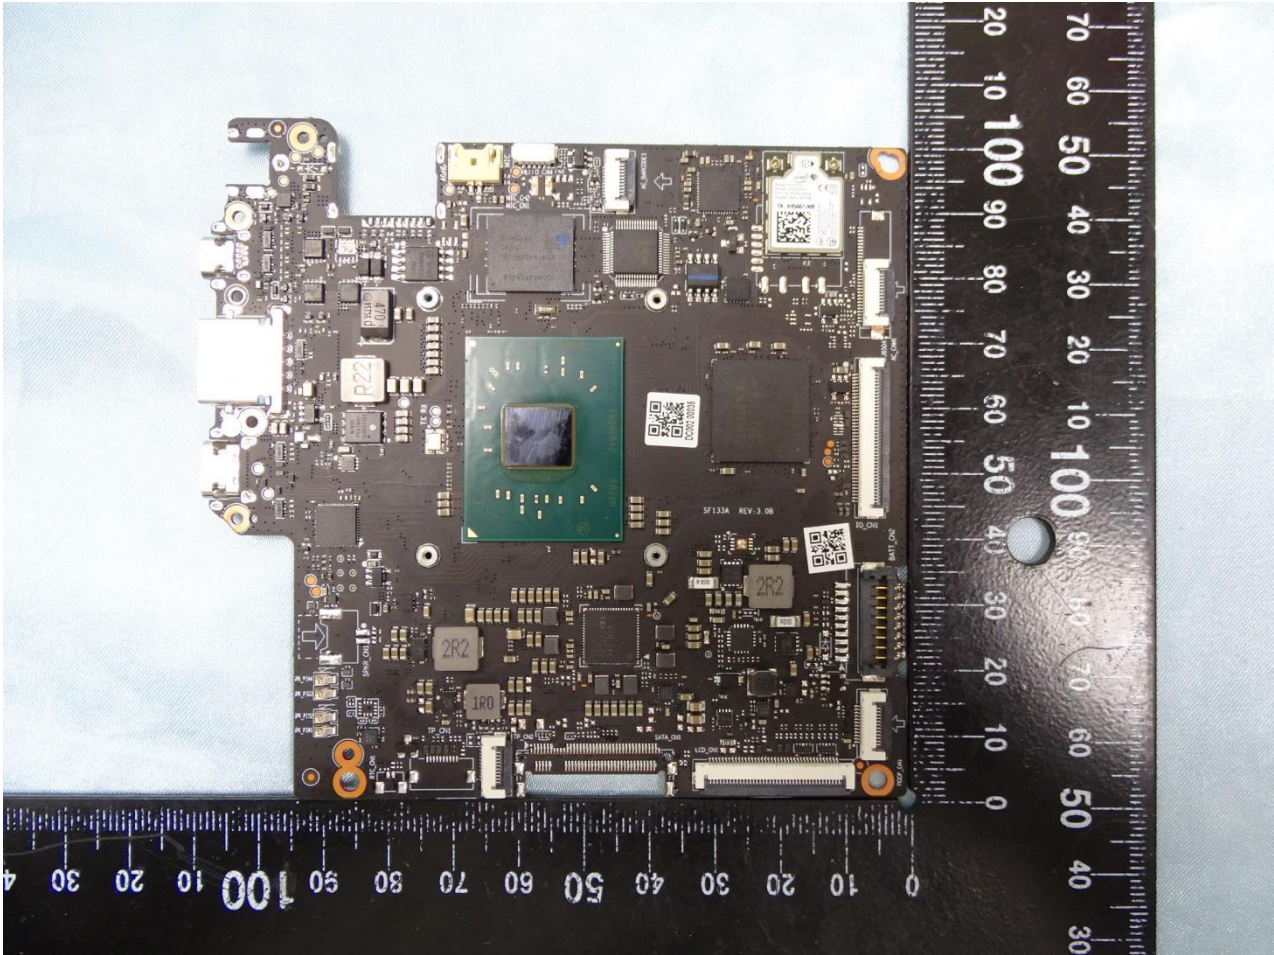

Brand Name: Acer / Model Name: A9002, ET110-31W / Marketing Name: Acer Enduro T1 ET110-31W

Brand Name: Acer / Model Name: A9002, ET110-31W / Marketing Name: Acer Enduro T1 ET110-31W

Brand Name: Acer / Model Name: A9002, ET110-31W / Marketing Name: Acer Enduro T1 ET110-31W