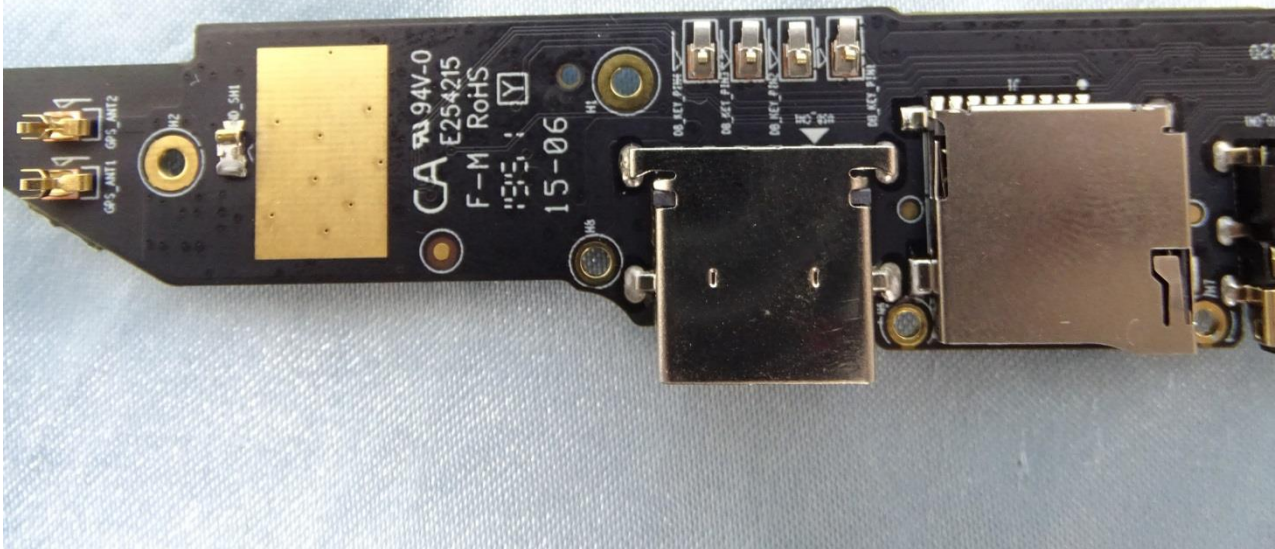

3. Internal Photograph of EUT

Brand Name: Acer / Model Name: A9002, ET110-31W / Marketing Name: Acer Enduro T1 ET110-31W

Brand Name: Acer / Model Name: A9002, ET110-31W / Marketing Name: Acer Enduro T1 ET110-31W

Brand Name: Acer / Model Name: A9002, ET110-31W / Marketing Name: Acer Enduro T1 ET110-31W

Brand Name: Acer / Model Name: A9002, ET110-31W / Marketing Name: Acer Enduro T1 ET110-31W

Brand Name: Acer / Model Name: A9002, ET110-31W / Marketing Name: Acer Enduro T1 ET110-31W