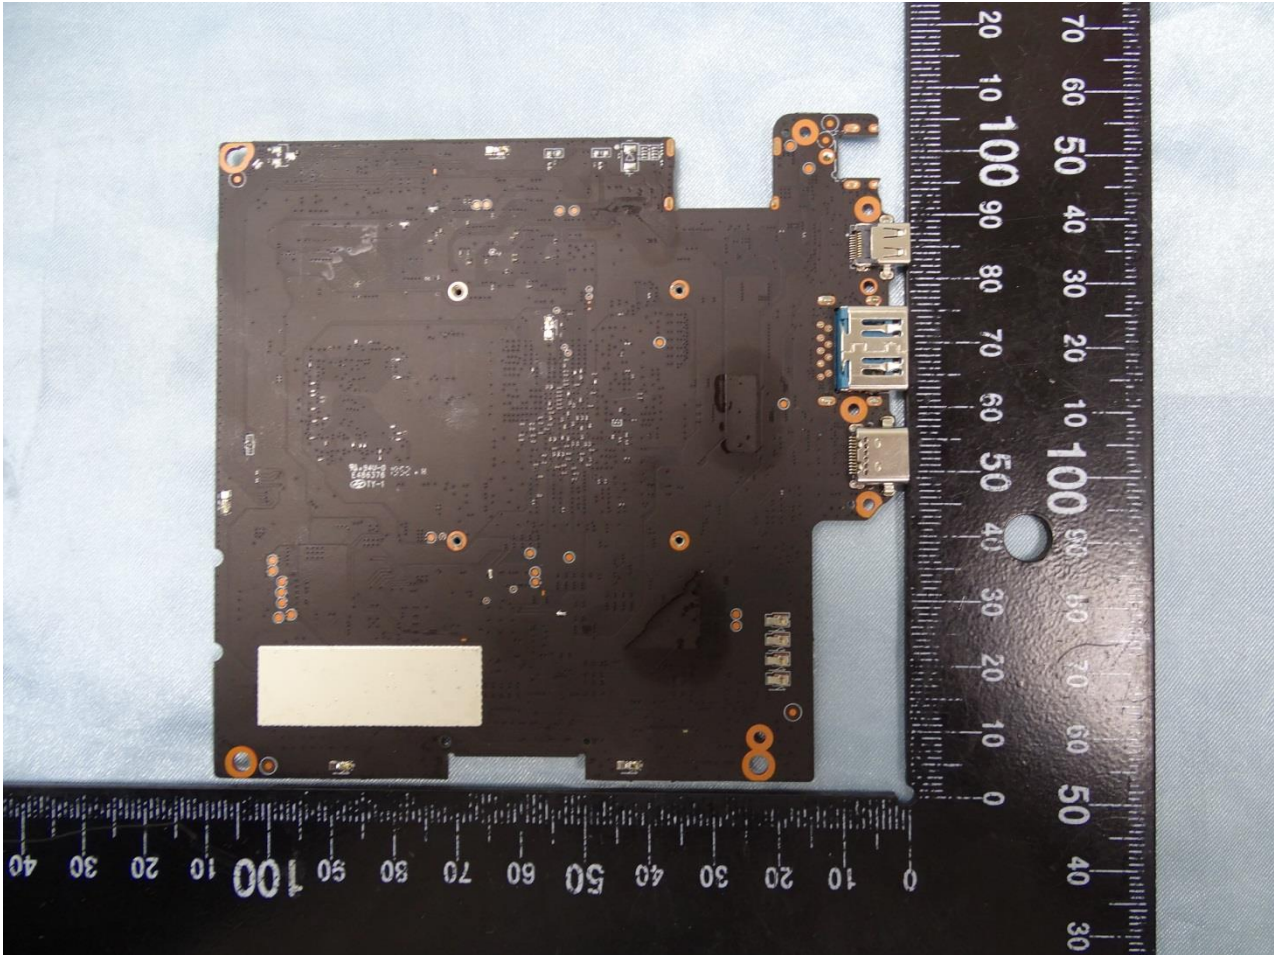

Brand Name: Acer / Model Name: A9002, ET110-31W / Marketing Name: Acer Enduro T1 ET110-31W