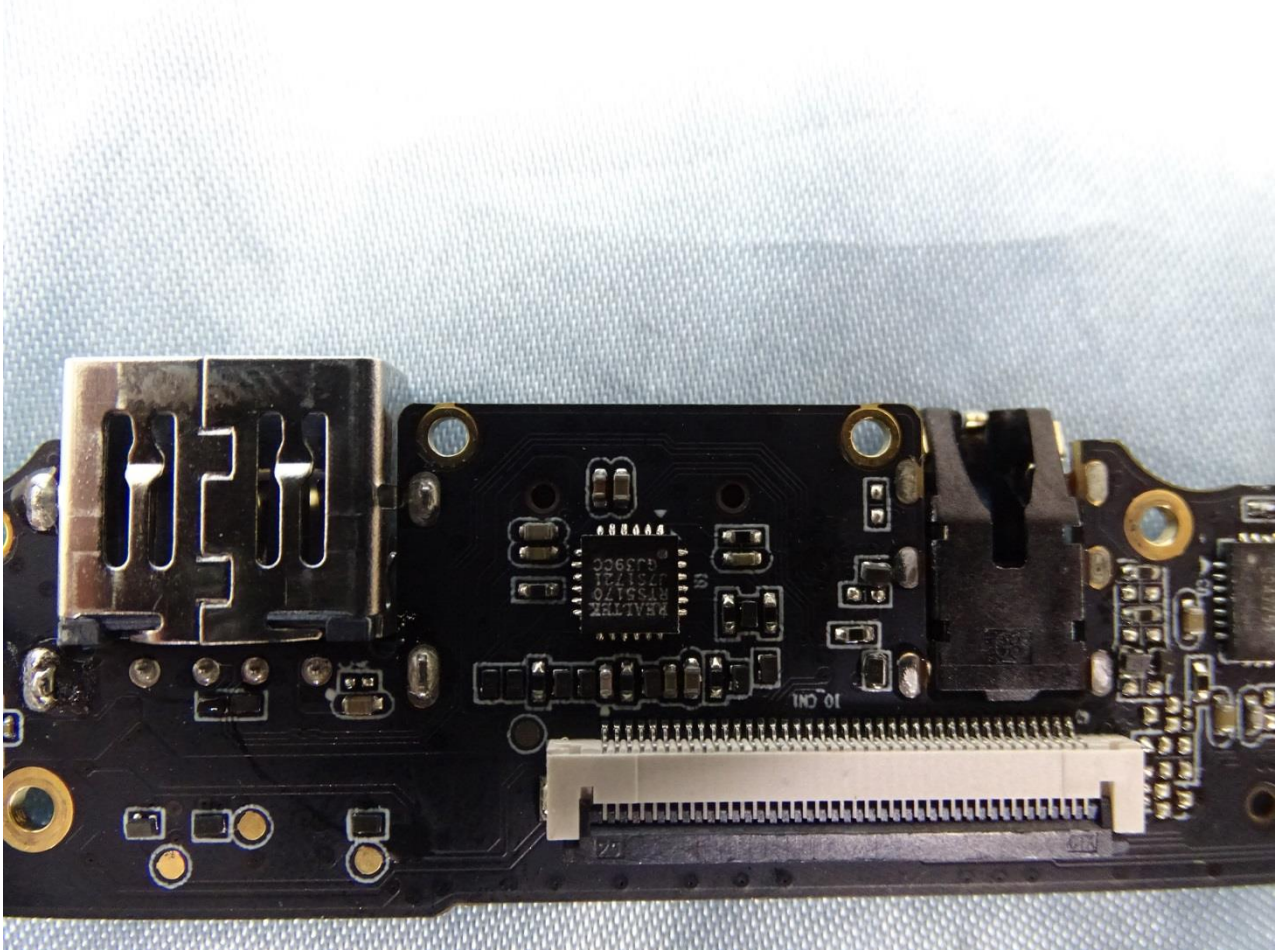

3. Internal Photograph of EUT

Brand Name: Acer / Model Name: A9002, ET110-31W / Marketing Name: Acer Enduro T1 ET110-31W

Brand Name: Acer / Model Name: A9002, ET110-31W / Marketing Name: Acer Enduro T1 ET110-31W

Brand Name: Acer / Model Name: A9002, ET110-31W / Marketing Name: Acer Enduro T1 ET110-31W

Brand Name: Acer / Model Name: A9002, ET110-31W / Marketing Name: Acer Enduro T1 ET110-31W

Brand Name: Acer / Model Name: A9002, ET110-31W / Marketing Name: Acer Enduro T1 ET110-31W