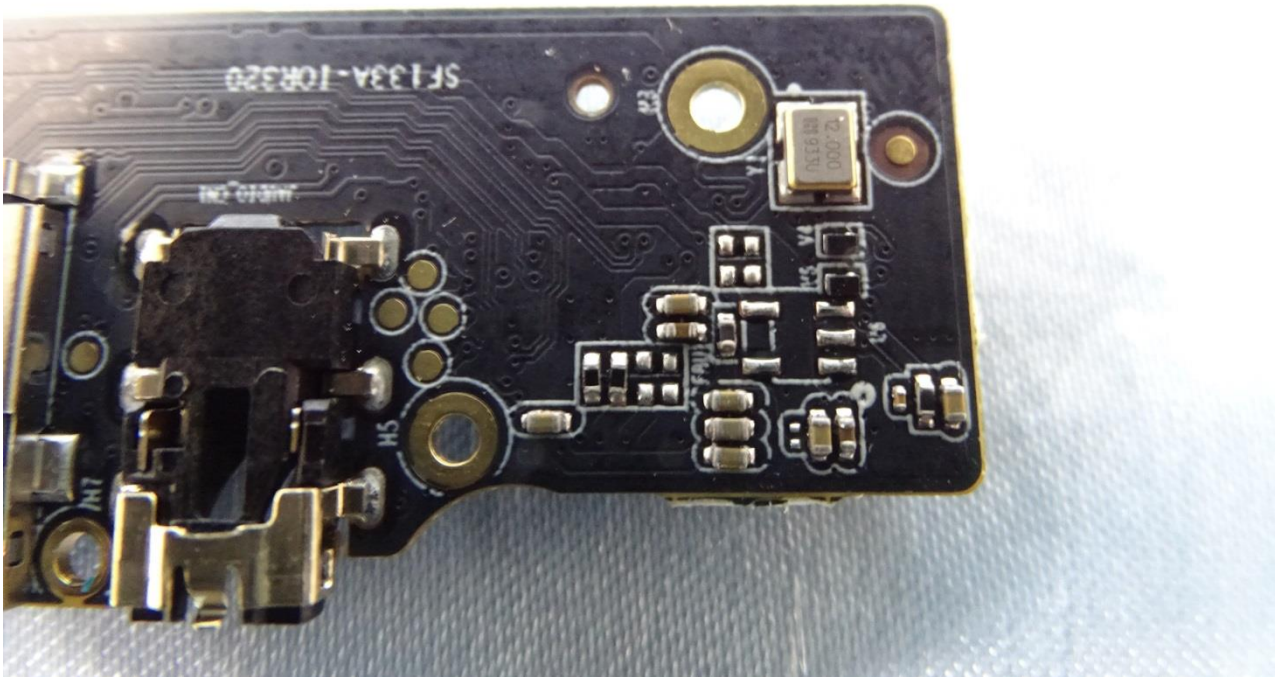

3. Internal Photograph of EUT

Brand Name: Acer / Model Name: A9002, ET110-31W / Marketing Name: Acer Enduro T1 ET110-31W

Brand Name: Acer / Model Name: A9002, ET110-31W / Marketing Name: Acer Enduro T1 ET110-31W

Brand Name: Acer / Model Name: A9002, ET110-31W / Marketing Name: Acer Enduro T1 ET110-31W

Brand Name: Acer / Model Name: A9002, ET110-31W / Marketing Name: Acer Enduro T1 ET110-31W

Brand Name: Acer / Model Name: A9002, ET110-31W / Marketing Name: Acer Enduro T1 ET110-31W