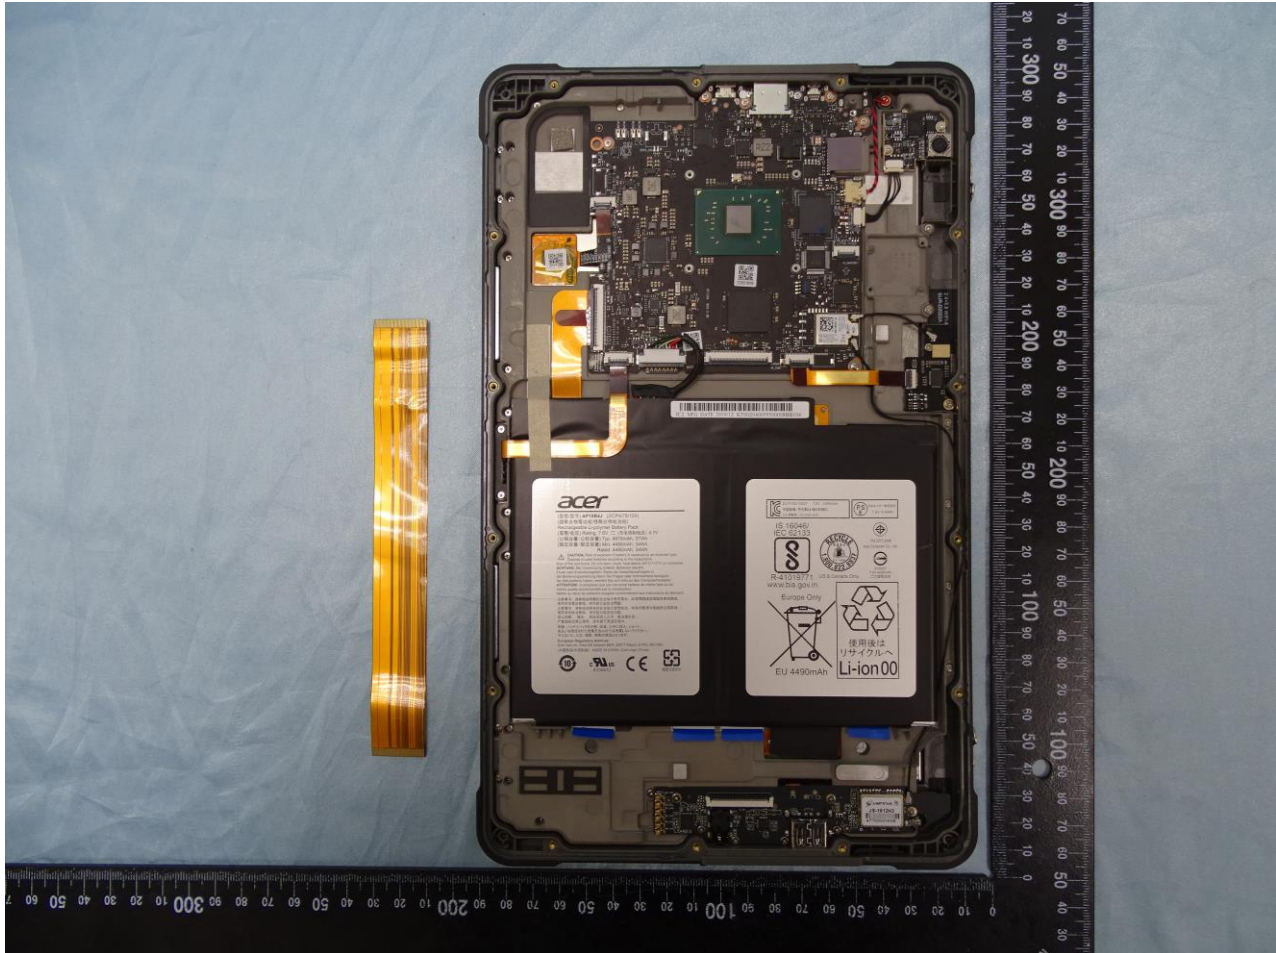

Brand Name: Acer / Model Name: A9002, ET110-31W / Marketing Name: Acer Enduro T1 ET110-31W