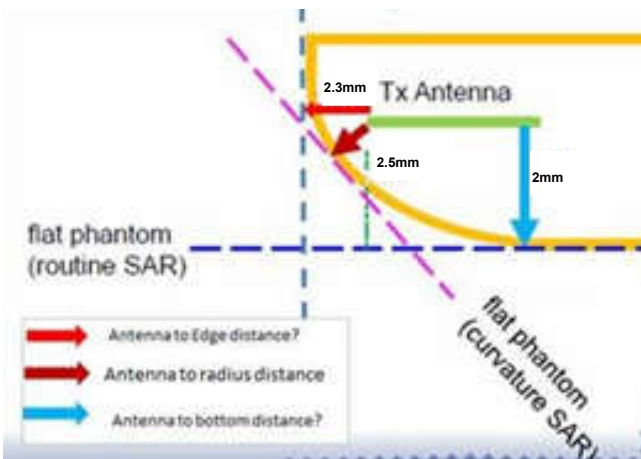

Appendix D. SAR Test Setup Photos

Bottom Face, Test Separation 0 mm

Edge1, Test Separation 0 mm

Edge4, Test Separation 0 mm

X=2.3mm, Y=2mm, Z=2.5mm

Exterior Radius Dimension for WLAN