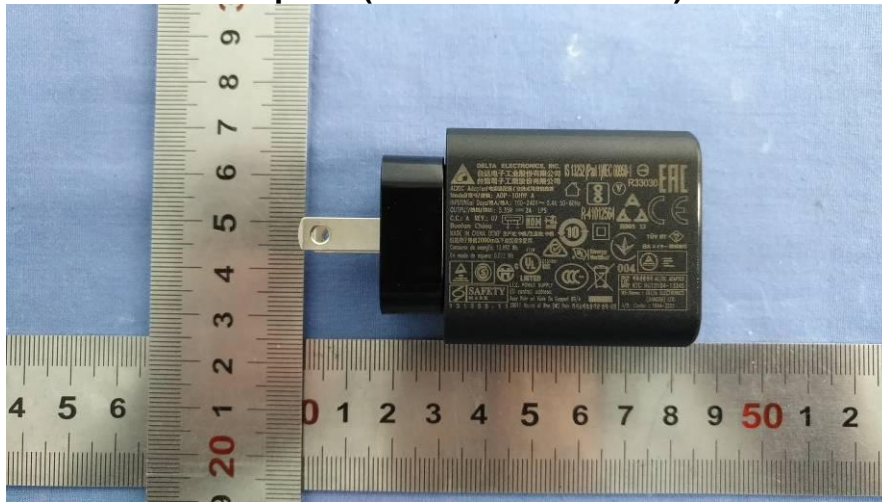

External Photos of EUT

Adapter 1(Delta / ADP-10HW A)

Adapter 2(Liteon / PA-1100-25)