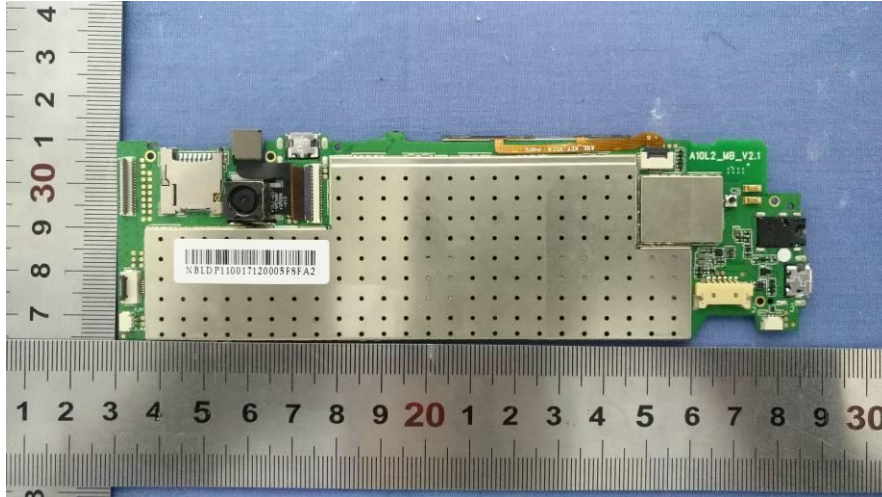

Internal Photos of EUT

Battery 1 (TCL/ PR-279594N)

Battery 2 (Huizhou Highpower Technology Co., LTD / HPP279594AB)

GPS&BT&2.4G &
5G WIFI RF

GPS&BT & 2.4G & 5G WIFI
Antenna