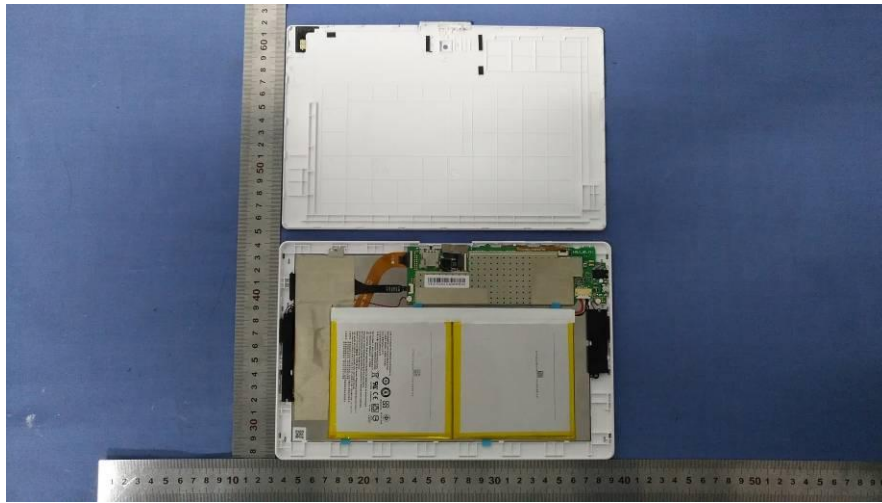

Internal Photos of EUT

Battery 1 (TCL/ PR-279594N)

Battery 2 (Huizhou Highpower Technology Co., LTD / HPP279594AB)

GPS&BT&2.4G &
5G WIFI RF

GPS&BT & 2.4G & 5G WIFI
Antenna