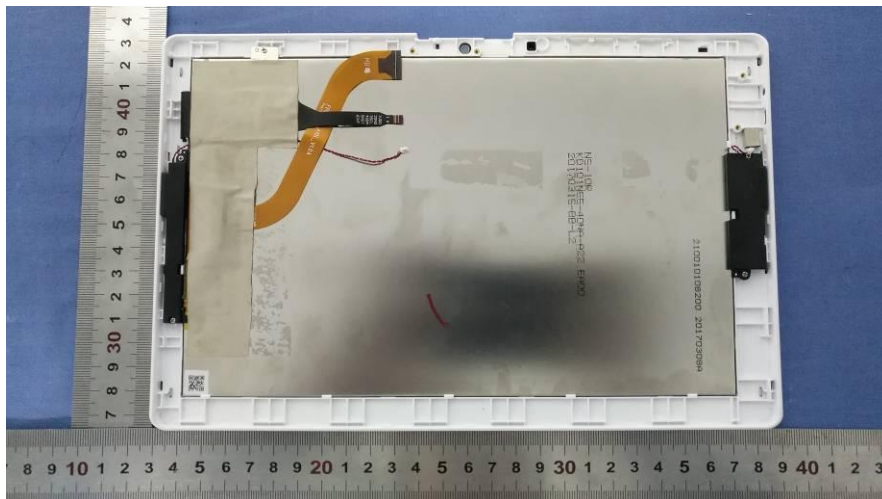

Internal Photos of EUT

Battery 1 (TCL/ PR-279594N)

Battery 2 (Huizhou Highpower Technology Co., LTD / HPP279594AB)

GPS&BT&2.4G &
5G WIFI RF

GPS&BT & 2.4G & 5G WIFI
Antenna