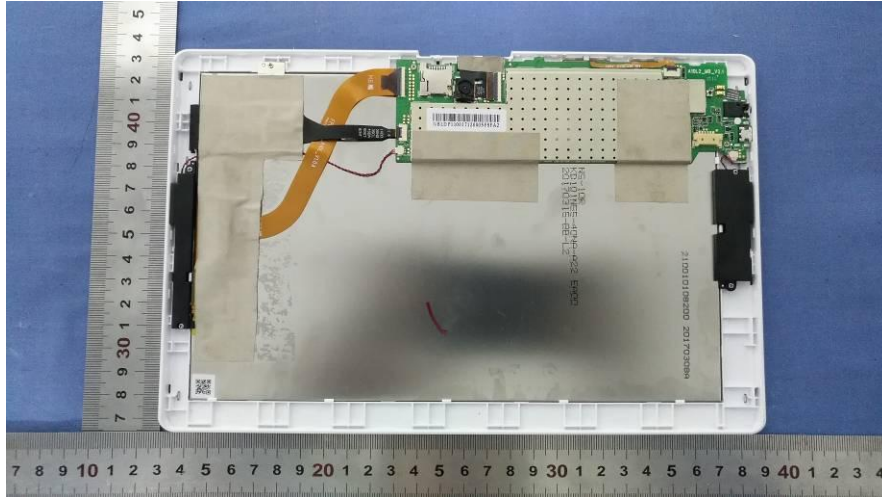

Internal Photos of EUT

Battery 1 (TCL/ PR-279594N)

Battery 2 (Huizhou Highpower Technology Co., LTD / HPP279594AB)

GPS&BT&2.4G &
5G WIFI RF

GPS&BT & 2.4G & 5G WIFI
Antenna