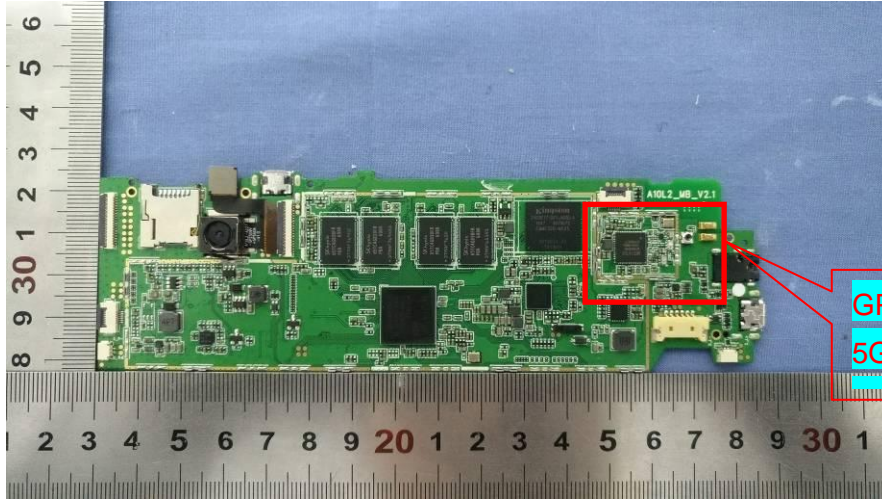

Internal Photos of EUT

Battery 1 (TCL/ PR-279594N)

Battery 2 (Huizhou Highpower Technology Co., LTD / HPP279594AB)

GPS&BT&2.4G &
5G WIFI RF

GPS&BT & 2.4G & 5G WIFI
Antenna