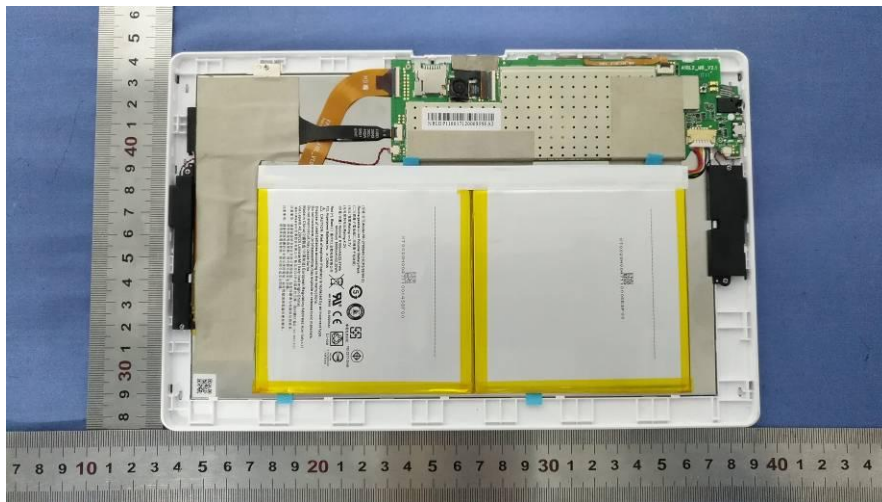

Internal Photos of EUT

Battery 1 (TCL/ PR-279594N)

Battery 2 (Huizhou Highpower Technology Co., LTD / HPP279594AB)

GPS&BT&2.4G &
5G WIFI RF

GPS&BT & 2.4G & 5G WIFI
Antenna