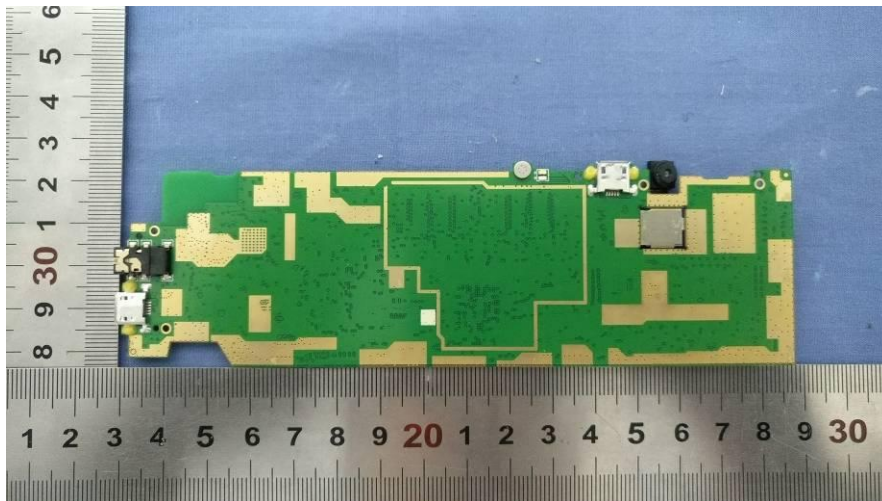

Internal Photos of EUT

Battery 1 (TCL/ PR-279594N)

Battery 2 (Huizhou Highpower Technology Co., LTD / HPP279594AB)

GPS&BT&2.4G &
5G WIFI RF

GPS&BT & 2.4G & 5G WIFI
Antenna