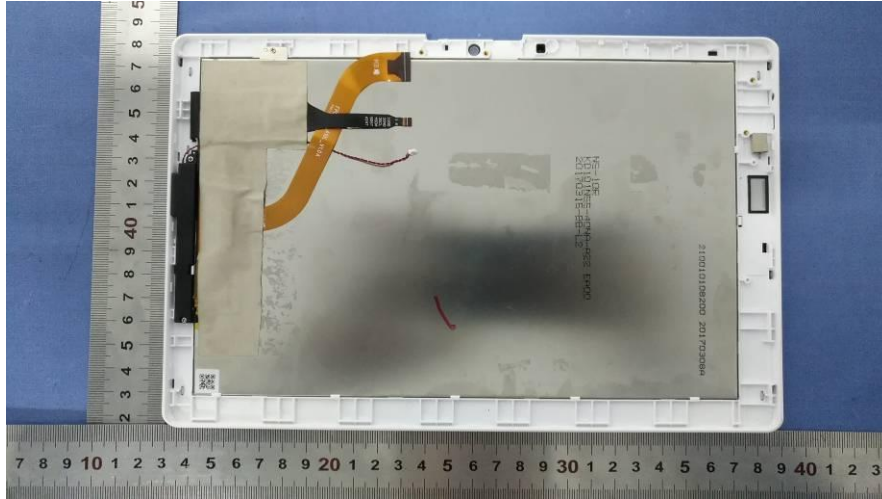

Internal Photos of EUT

Battery 1 (TCL/ PR-279594N)

Battery 2 (Huizhou Highpower Technology Co., LTD / HPP279594AB)

GPS&BT&2.4G &
5G WIFI RF

GPS&BT & 2.4G & 5G WIFI
Antenna