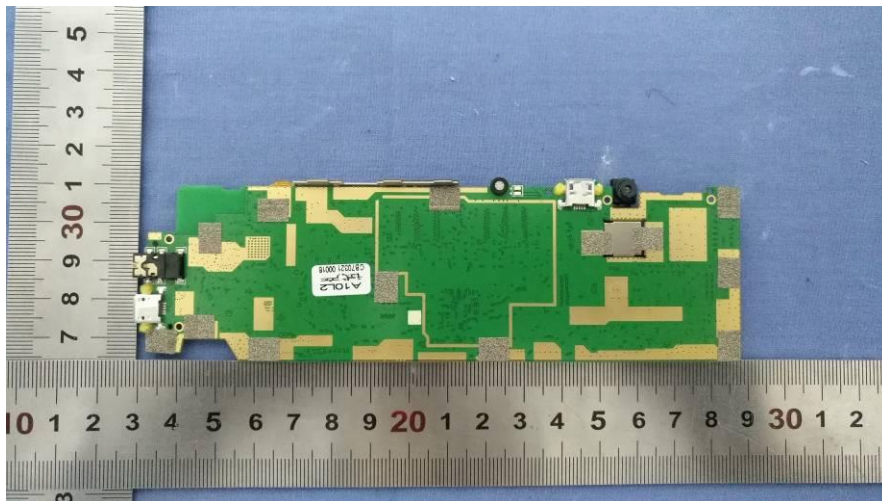

Internal Photos of EUT

Battery 1 (TCL/ PR-279594N)

Battery 2 (Huizhou Highpower Technology Co., LTD / HPP279594AB)

GPS&BT&2.4G &
5G WIFI RF

GPS&BT & 2.4G & 5G WIFI
Antenna