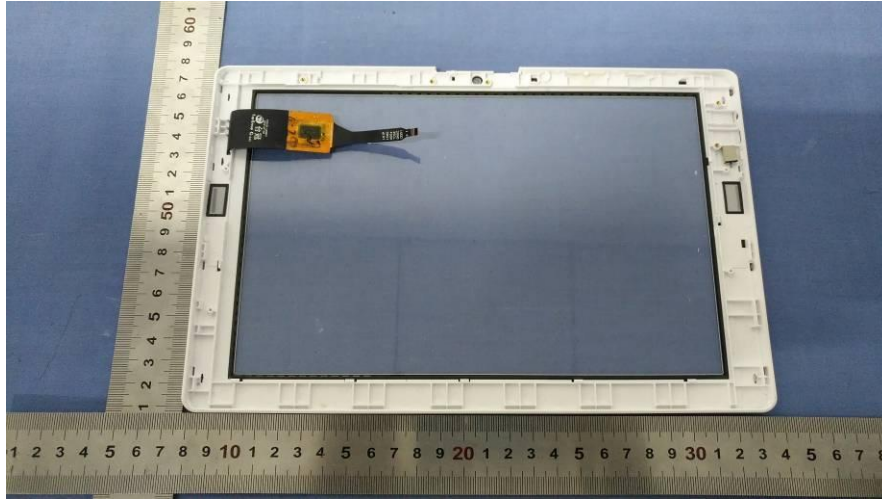

Internal Photos of EUT

Battery 1 (TCL/ PR-279594N)

Battery 2 (Huizhou Highpower Technology Co., LTD / HPP279594AB)

GPS&BT&2.4G &
5G WIFI RF

GPS&BT & 2.4G & 5G WIFI
Antenna