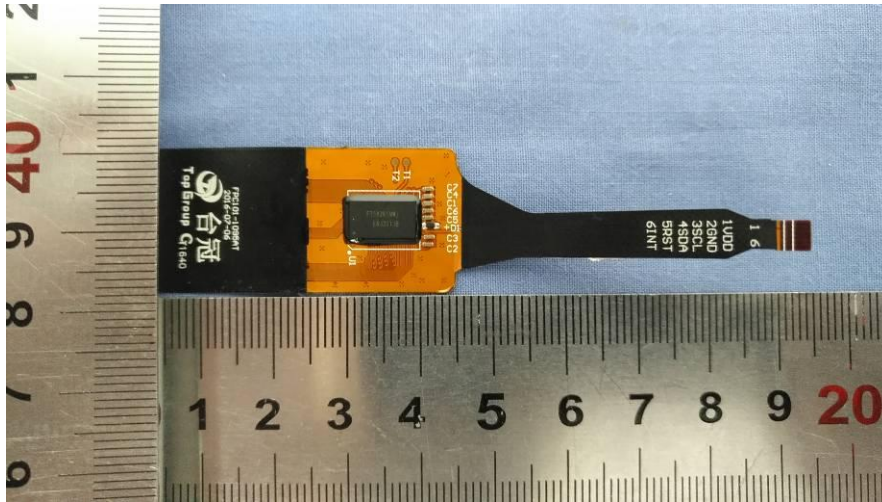

Internal Photos of EUT

Battery 1 (TCL/ PR-279594N)

Battery 2 (Huizhou Highpower Technology Co., LTD / HPP279594AB)

GPS&BT&2.4G &
5G WIFI RF

GPS&BT & 2.4G & 5G WIFI
Antenna