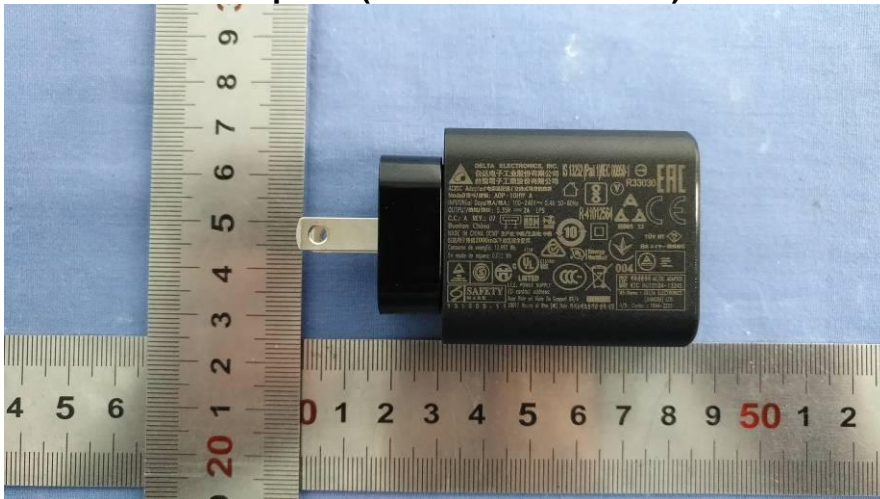

External Photos of EUT

Adapter 1(Delta / ADP-10HW A)

Adapter 2(Liteon / PA-1100-25)