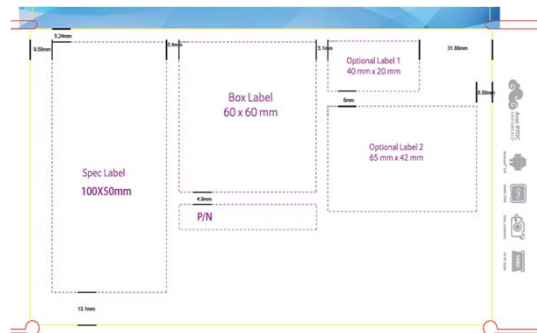

Box label location

Box label location