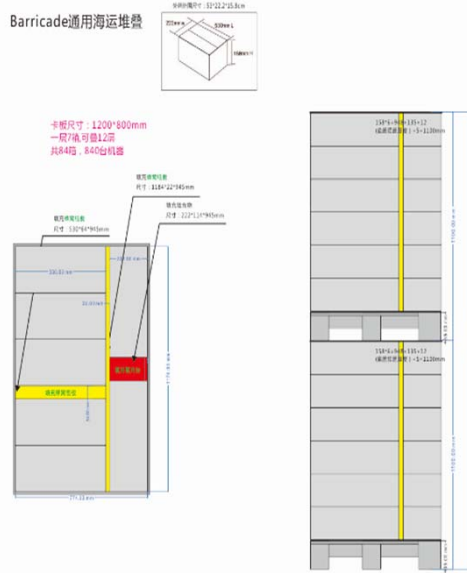

Barricade通用海运堆叠