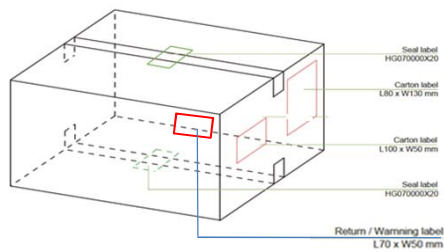

Carton box label location