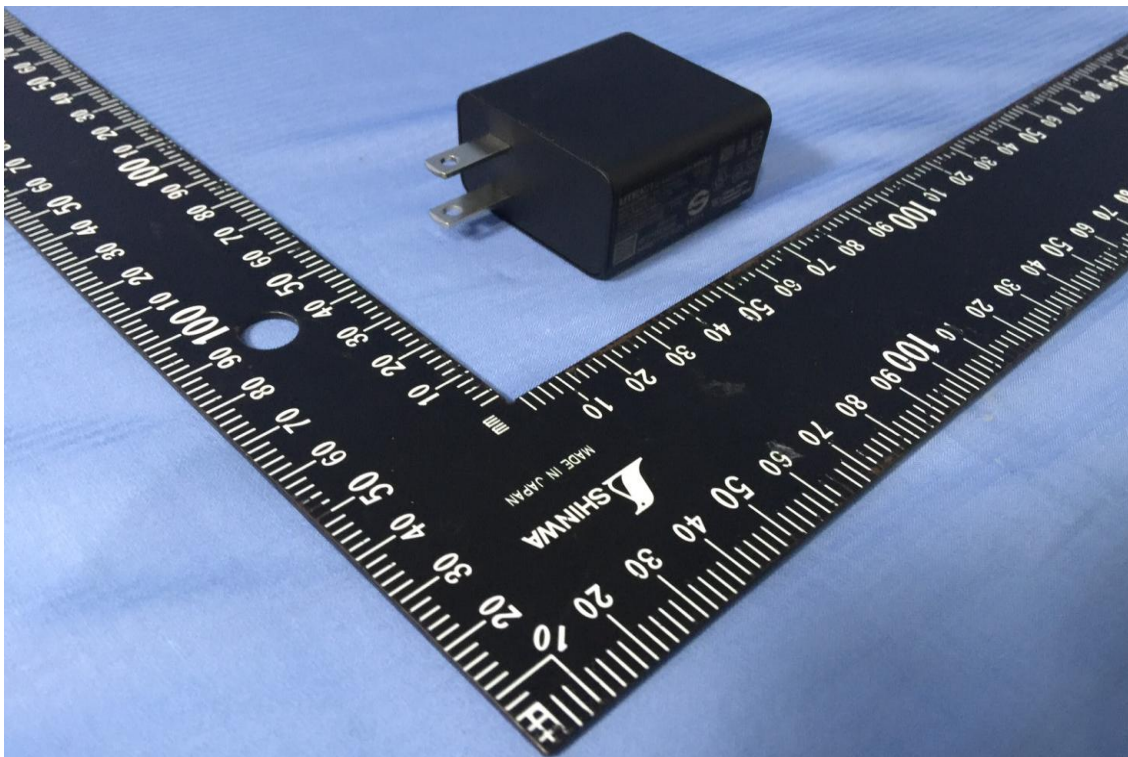

### EXTERNAL PHOTOGRAPHS OF EUT

Adapter

LITEON / PA-1100-25

Delta / ADP-10HW A