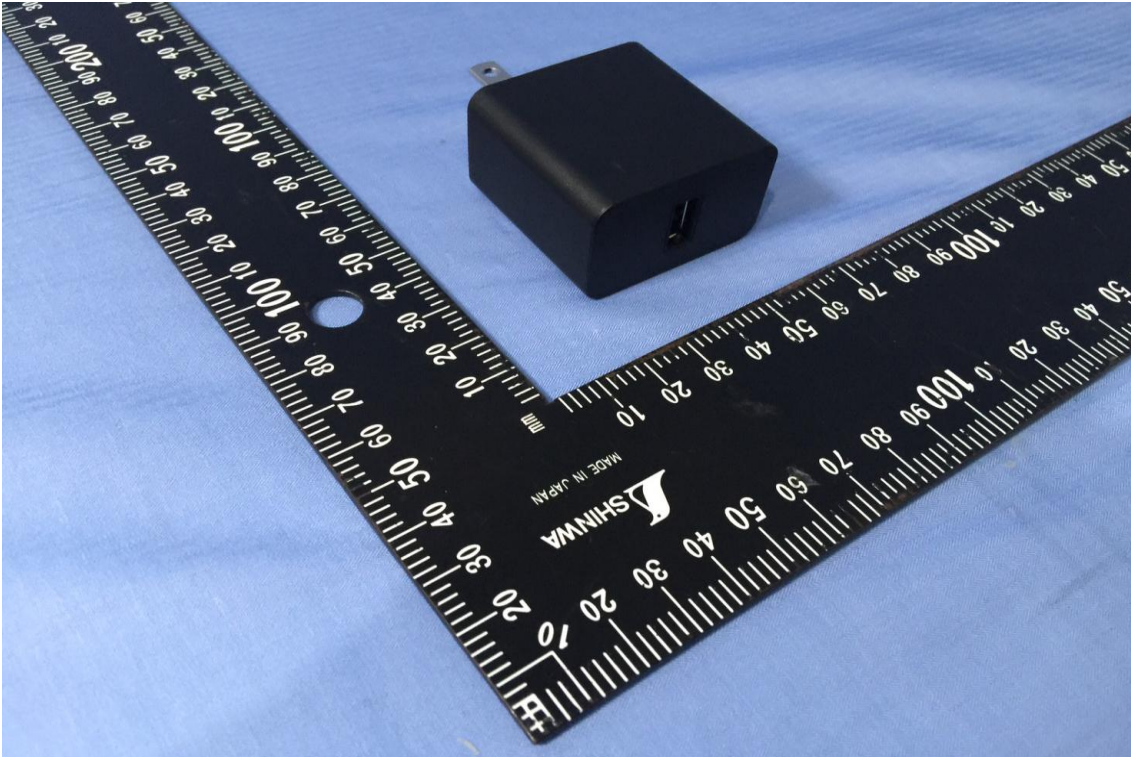

### EXTERNAL PHOTOGRAPHS OF EUT

Adapter

LITEON / PA-1100-25

Delta / ADP-10HW A