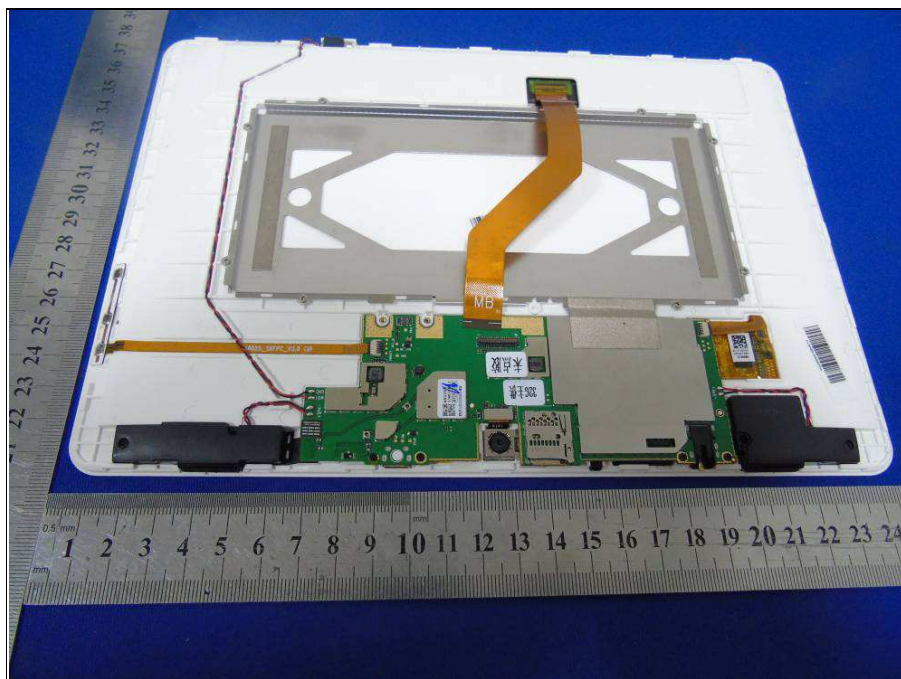

Front Cam

Rear Cam

LCM:Guo xian

**BUREAU**  
**VERITAS**

Reference No.: 150612N055

TP:He li tai

BUREAU  
VERITAS

Reference No.: 150612N055