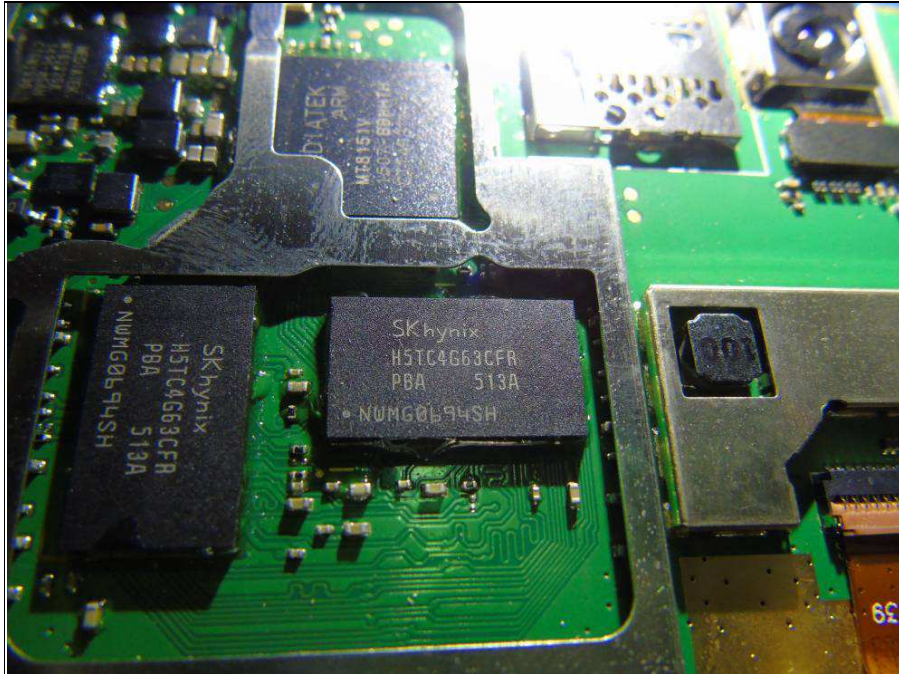

Front Cam

Rear Cam

LCM:Guo xian

**BUREAU**  
**VERITAS**

Reference No.: 150612N055

TP:He li tai

BUREAU  
VERITAS

Reference No.: 150612N055

Config 4:

MMC&DDR:

Front Cam

Rear Cam

**BUREAU  
VERITAS**

Reference No.: 150612N055

LCM:Tong xing da

**Config 3: TP**