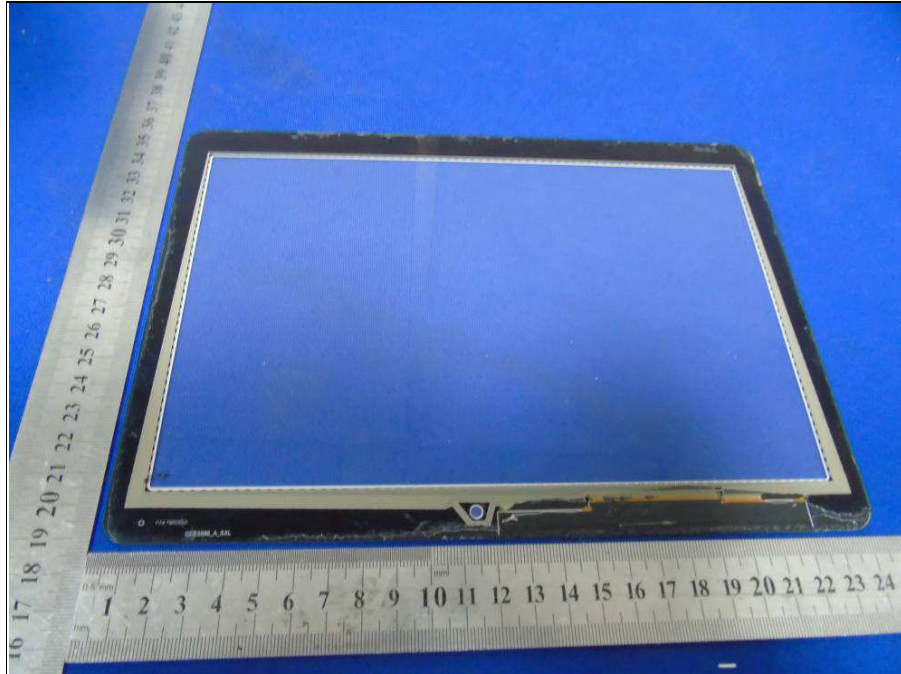

Front Cam

Rear Cam

LCM:Guo xian

**BUREAU**  
**VERITAS**

Reference No.: 150612N055

TP:He li tai

BUREAU  
VERITAS

Reference No.: 150612N055