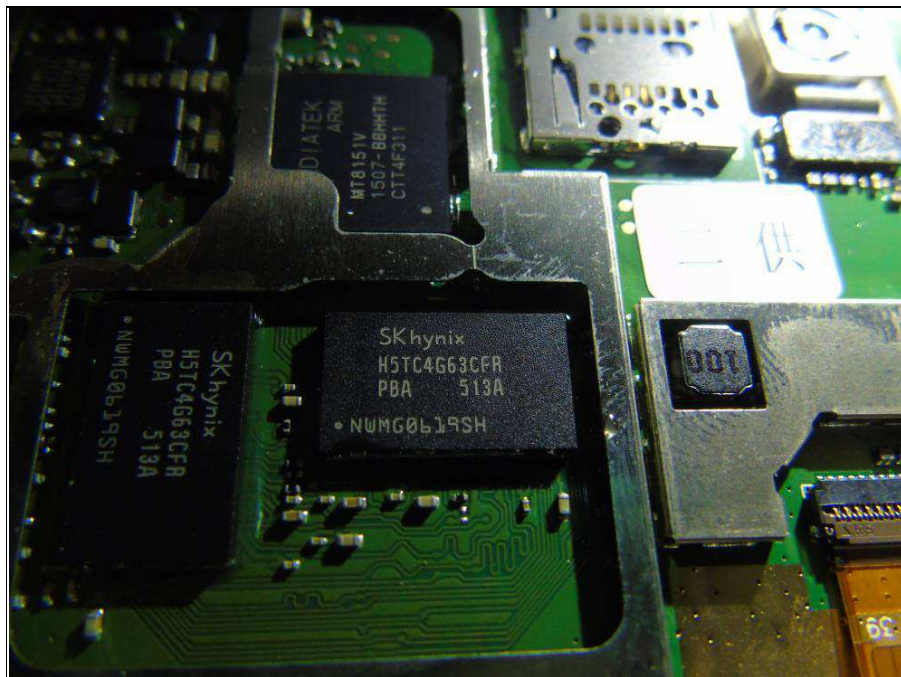

Config 2: EMMC&DDR