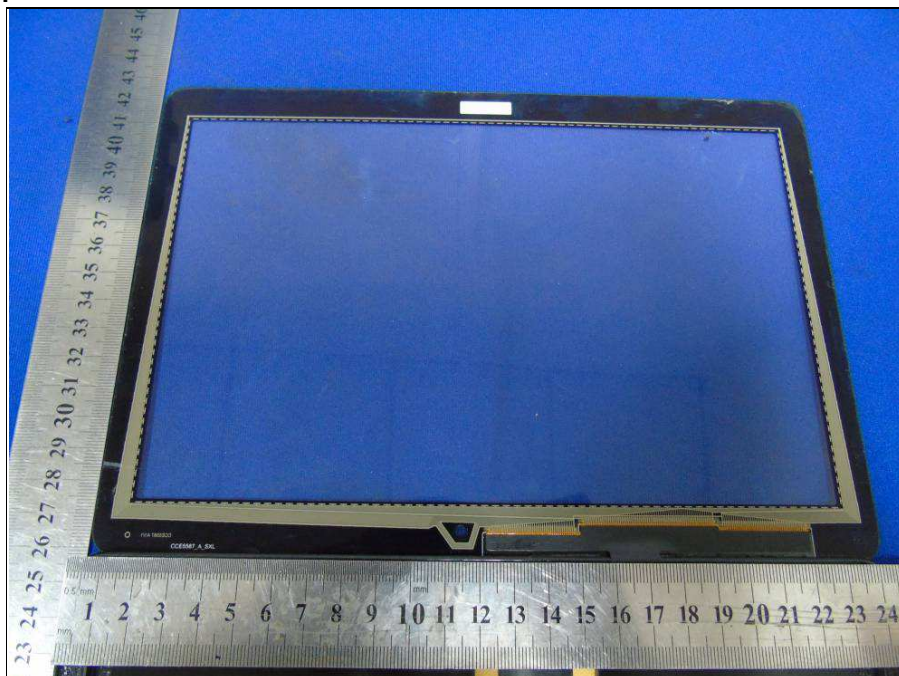

Config 4:

MMC&DDR:

Front Cam

Rear Cam

**BUREAU  
VERITAS**

Reference No.: 150612N055

LCM:Tong xing da

**Config 3: TP**