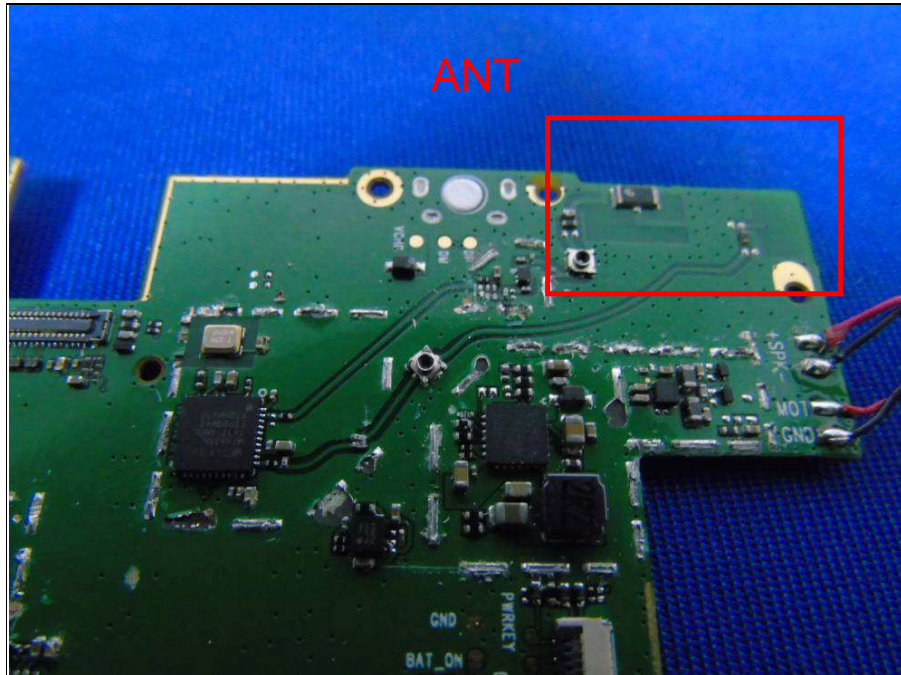

Front Cam

Rear Cam

LCM:Guo xian

**BUREAU**  
**VERITAS**

Reference No.: 150612N055

TP:He li tai

BUREAU  
VERITAS

Reference No.: 150612N055