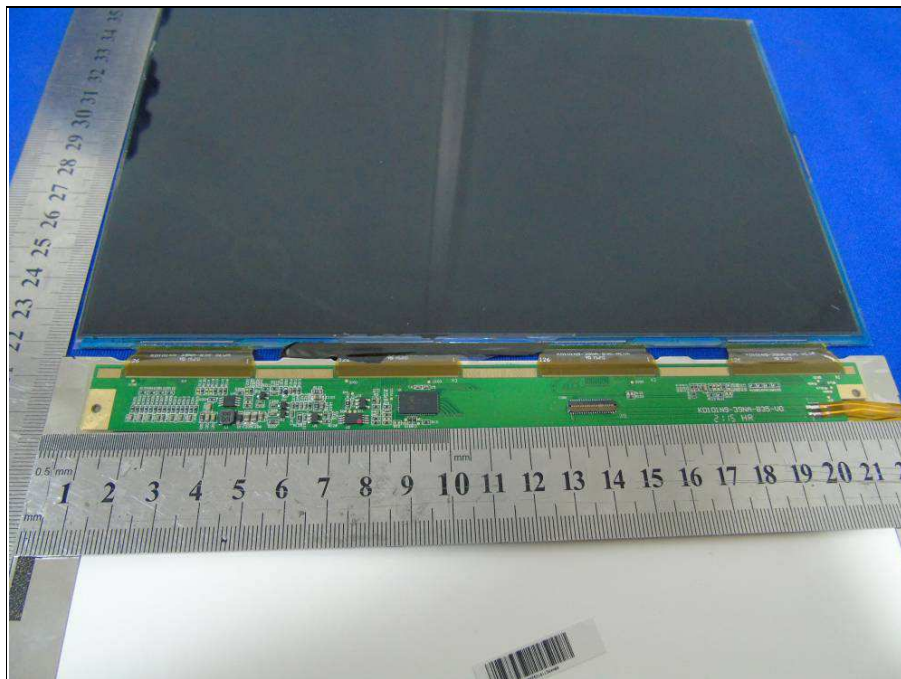

Front Cam

Rear Cam

LCM:Guo xian

**BUREAU**  
**VERITAS**

Reference No.: 150612N055

TP:He li tai

BUREAU  
VERITAS

Reference No.: 150612N055