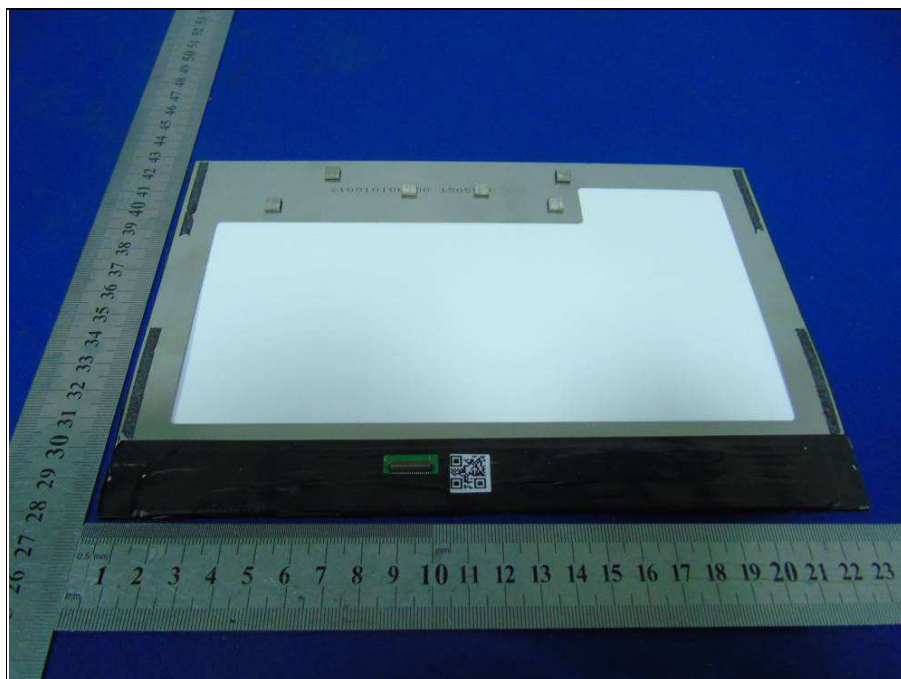

Config 4:

MMC&DDR:

Front Cam

Rear Cam

**BUREAU  
VERITAS**

Reference No.: 150612N055

LCM:Tong xing da

**Config 3: TP**