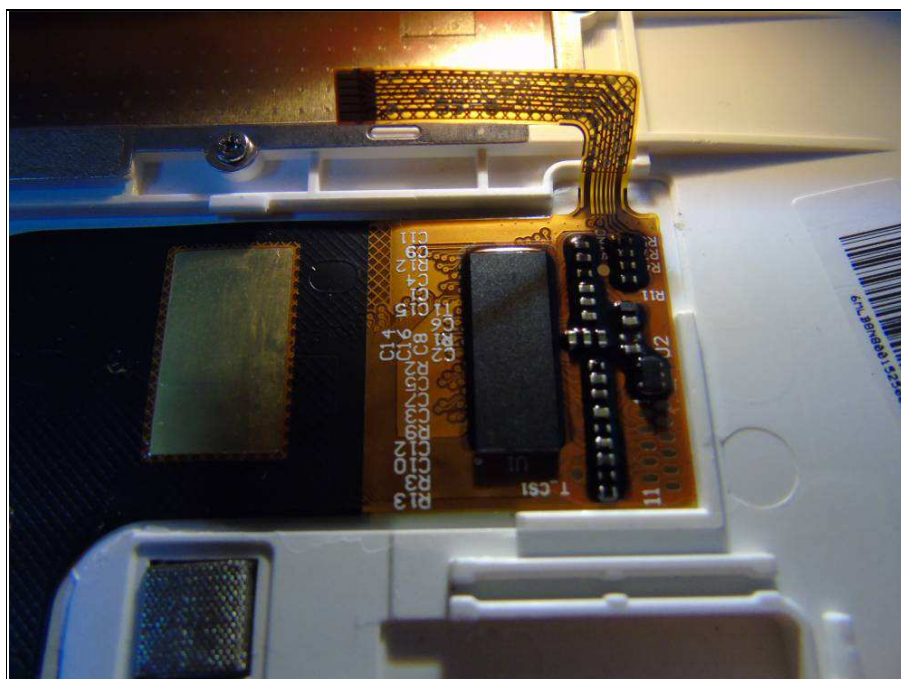

Front Cam

Rear Cam

LCM:Guo xian

**BUREAU**  
**VERITAS**

Reference No.: 150612N055

TP:He li tai

BUREAU  
VERITAS

Reference No.: 150612N055