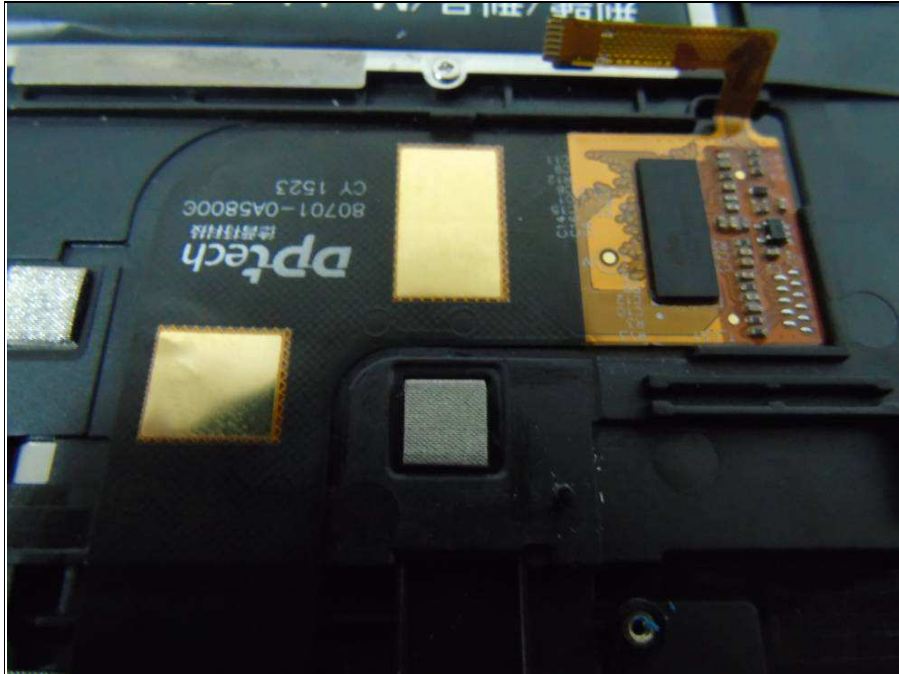

Front Cam

Rear Cam

LCM:Guo xian

**BUREAU**  
**VERITAS**

Reference No.: 150612N055

TP:He li tai

BUREAU  
VERITAS

Reference No.: 150612N055

Config 4:

MMC&DDR:

Front Cam

Rear Cam

**BUREAU  
VERITAS**

Reference No.: 150612N055

LCM:Tong xing da

**Config 3: TP**