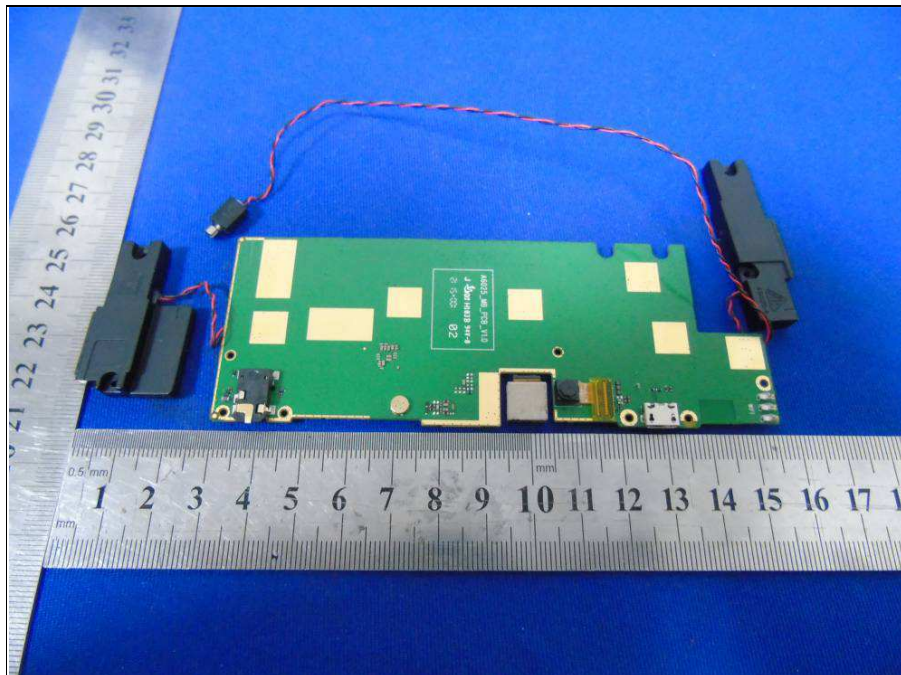

Front Cam

Rear Cam

LCM:Guo xian

**BUREAU**  
**VERITAS**

Reference No.: 150612N055

TP:He li tai

BUREAU  
VERITAS

Reference No.: 150612N055

Config 4:

MMC&DDR:

Front Cam

Rear Cam

**BUREAU  
VERITAS**

Reference No.: 150612N055

LCM:Tong xing da

**Config 3: TP**