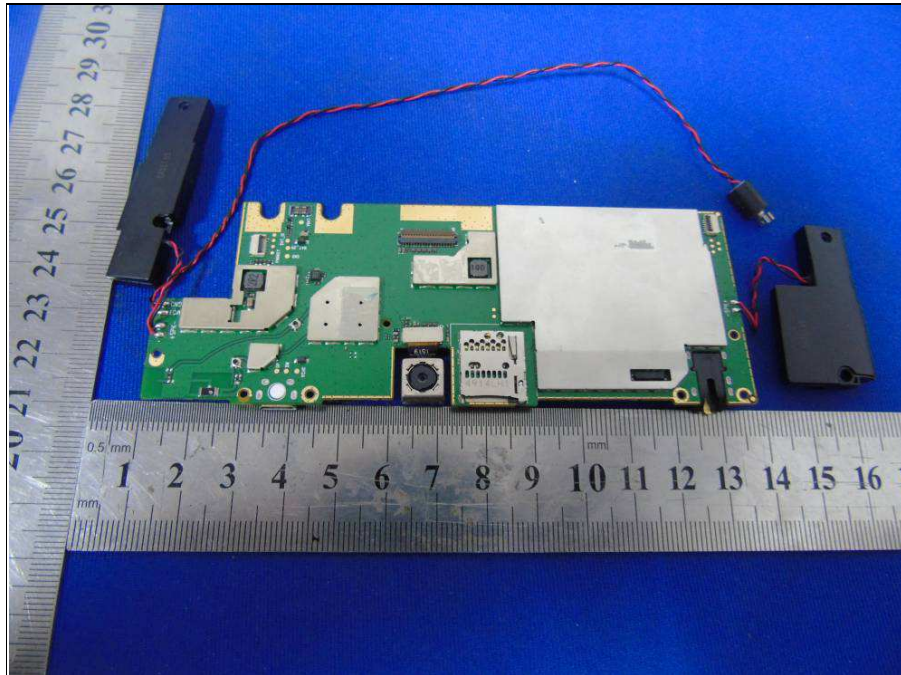

Front Cam

Rear Cam

LCM:Guo xian

**BUREAU**  
**VERITAS**

Reference No.: 150612N055

TP:He li tai

BUREAU  
VERITAS

Reference No.: 150612N055