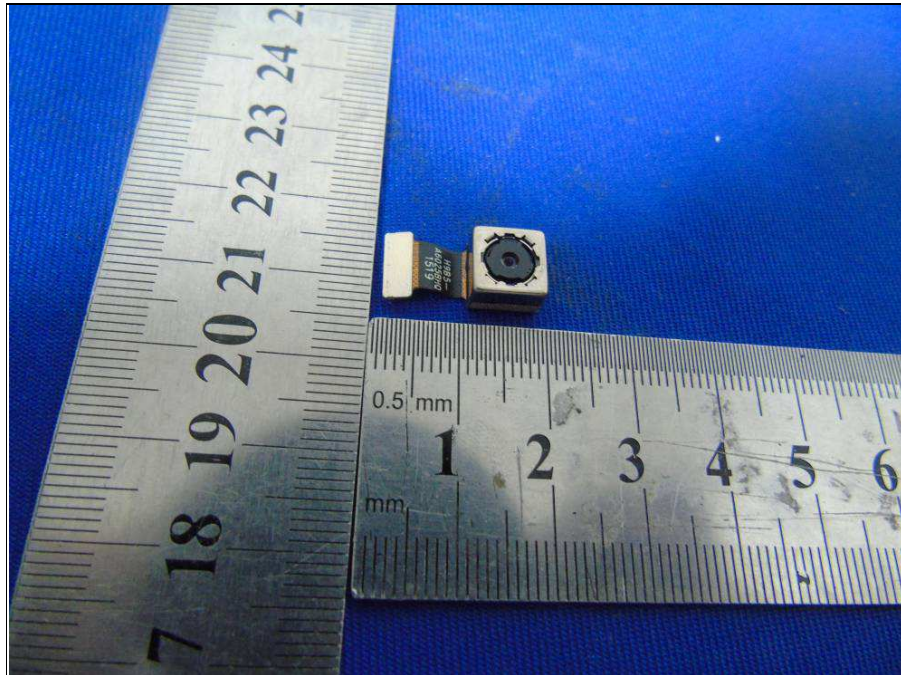

Front Cam

Rear Cam

LCM:Guo xian

**BUREAU**  
**VERITAS**

Reference No.: 150612N055

TP:He li tai

BUREAU  
VERITAS

Reference No.: 150612N055