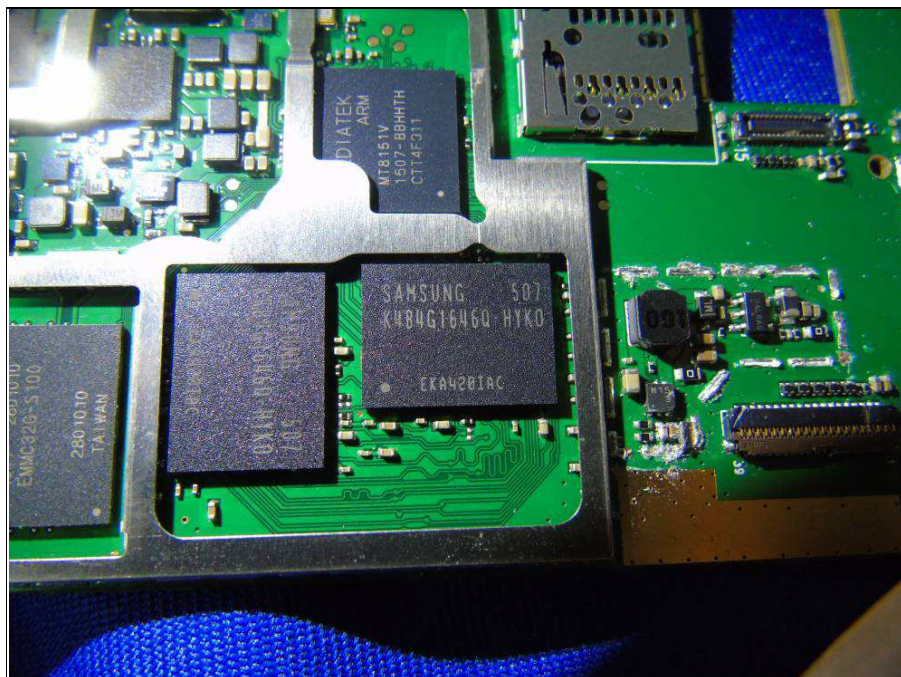

Front Cam

Rear Cam

LCM:Guo xian

**BUREAU**  
**VERITAS**

Reference No.: 150612N055

TP:He li tai

BUREAU  
VERITAS

Reference No.: 150612N055