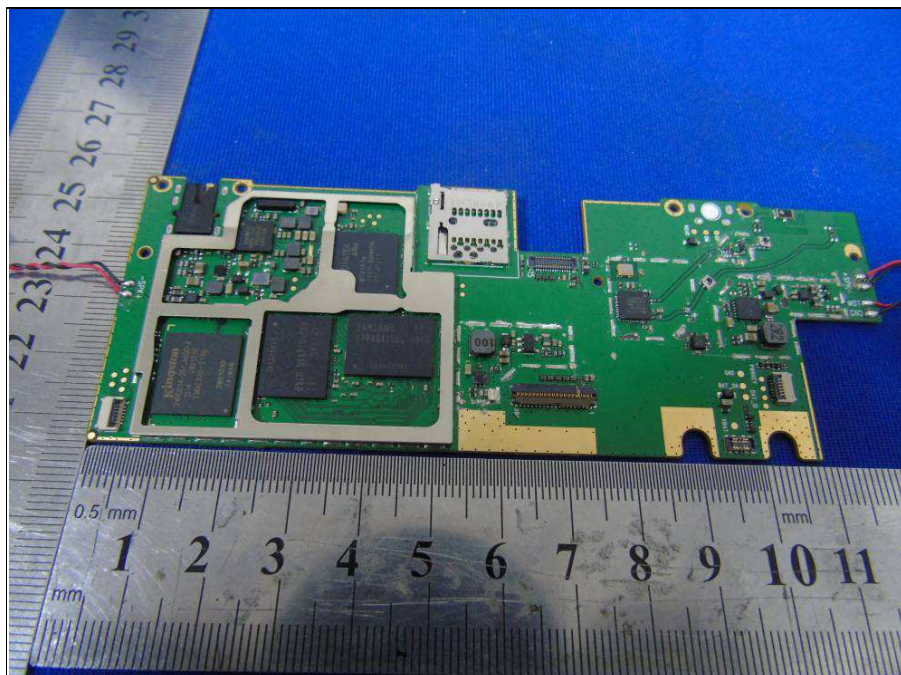

Front Cam

Rear Cam

LCM:Guo xian

**BUREAU**  
**VERITAS**

Reference No.: 150612N055

TP:He li tai

BUREAU  
VERITAS

Reference No.: 150612N055