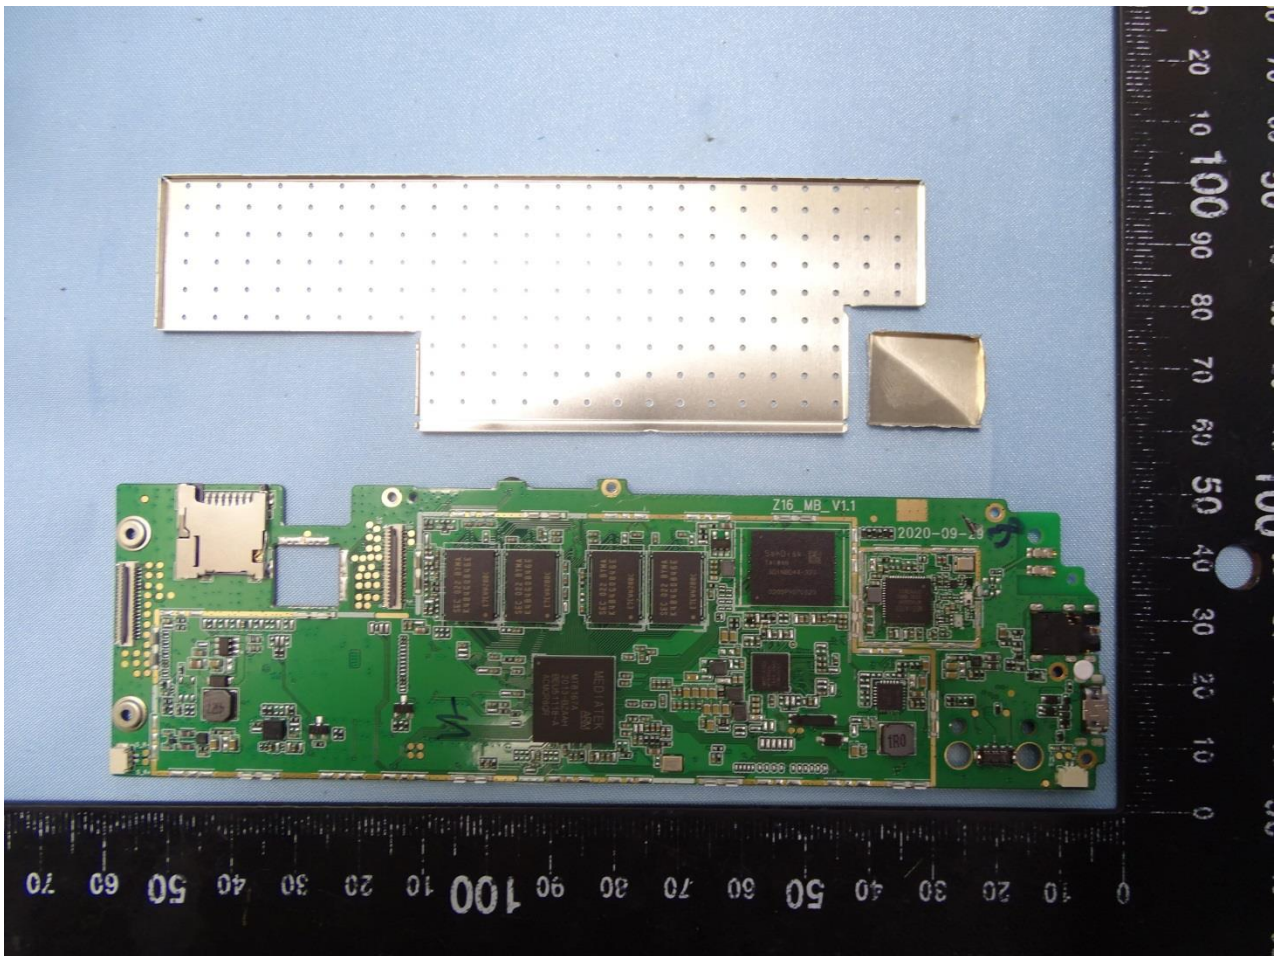

### 3. Internal Photograph of EUT

Brand Name: acer / Model Name: A20001

Marketing Name: acer ENDURO Urban T1 EUT110-11A, EUT110A-11A

WLAN, Bluetooth and GPS Antenna

————THE END————