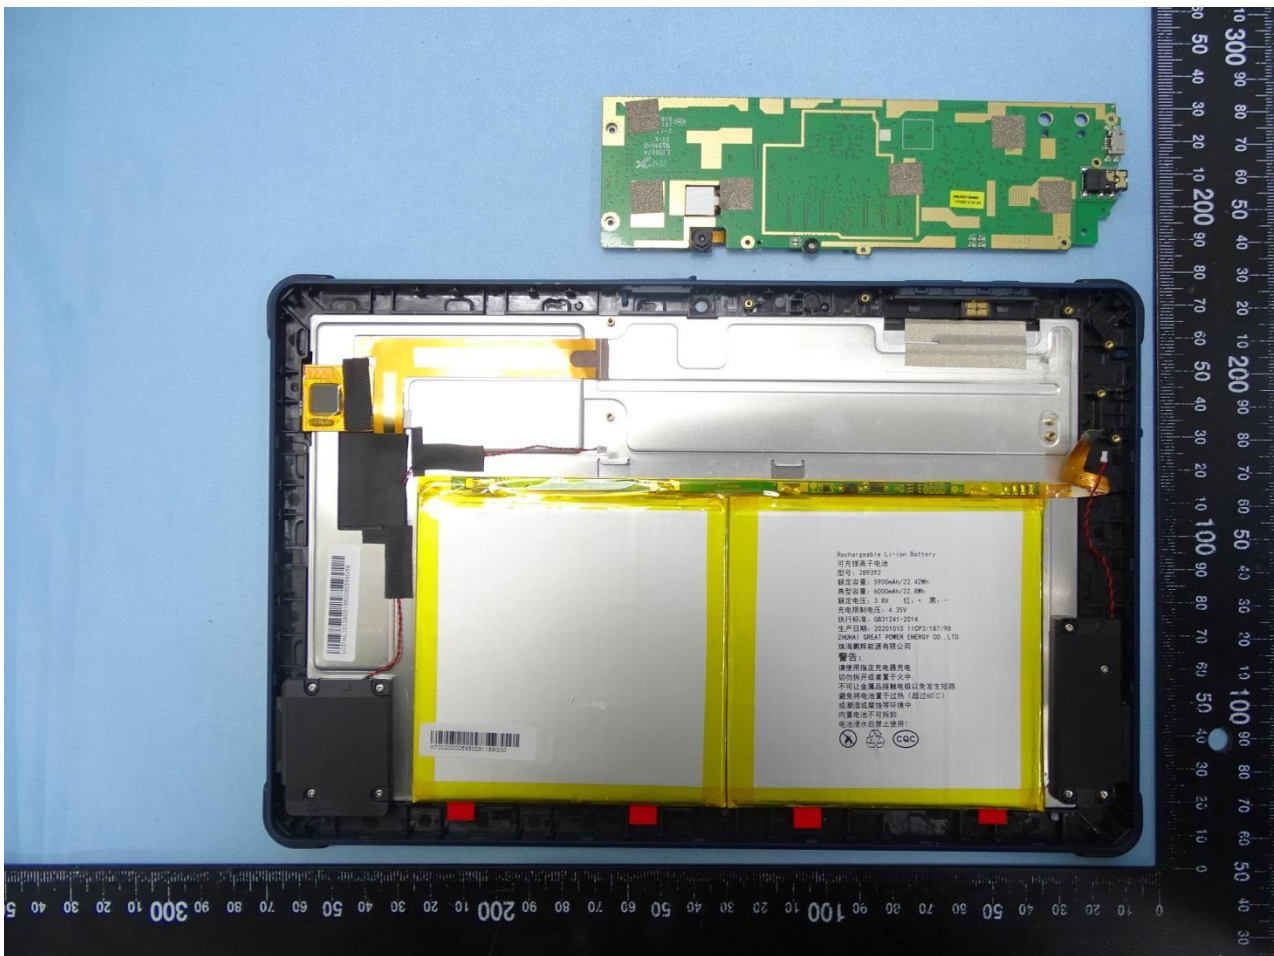

### 3. Internal Photograph of EUT

Brand Name: acer / Model Name: A20001

Marketing Name: acer ENDURO Urban T1 EUT110-11A, EUT110A-11A

WLAN, Bluetooth and GPS Antenna

————THE END————