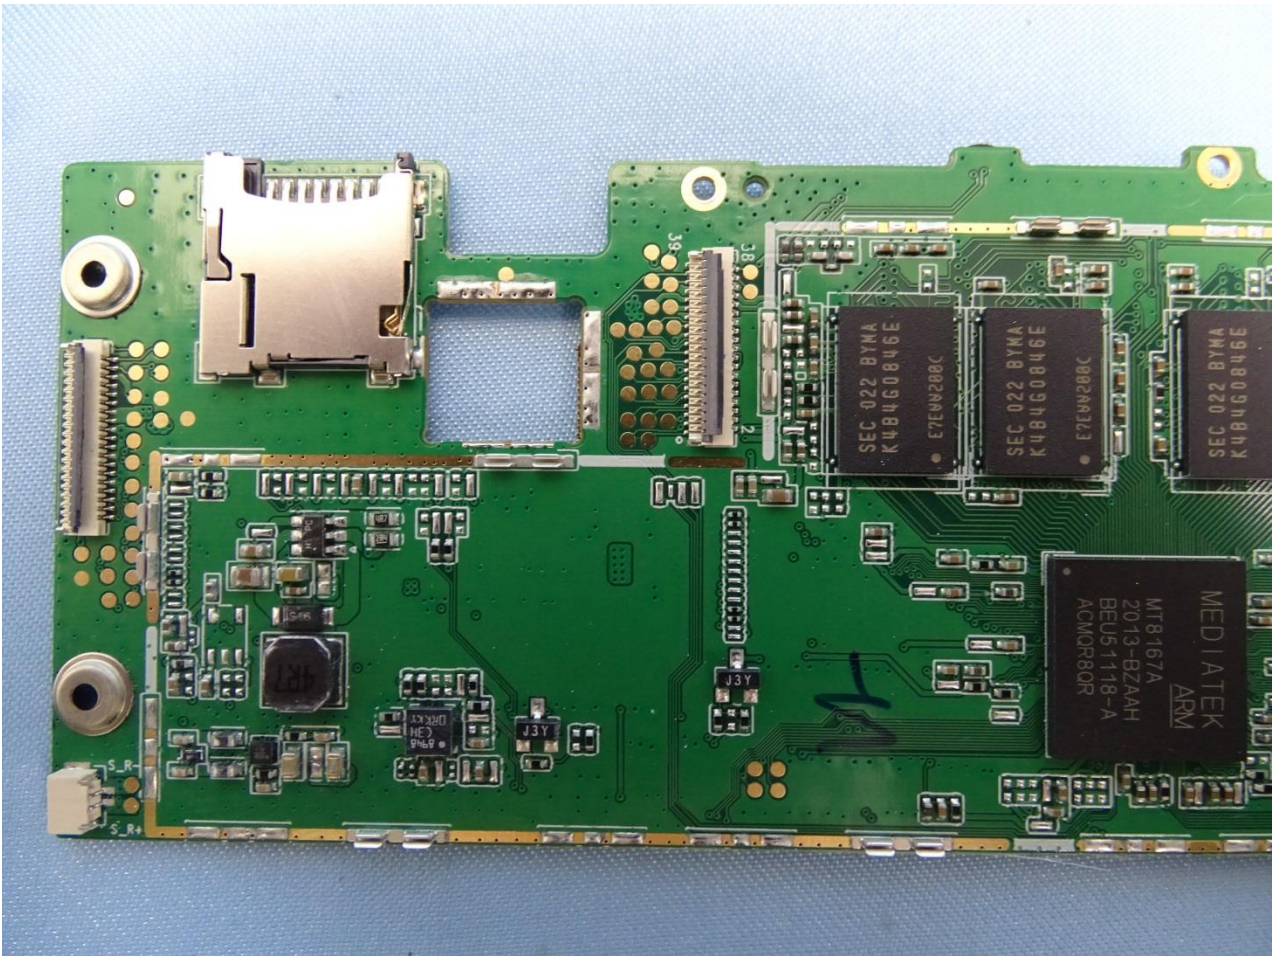

### 3. Internal Photograph of EUT

Brand Name: acer / Model Name: A20001

Marketing Name: acer ENDURO Urban T1 EUT110-11A, EUT110A-11A

WLAN, Bluetooth and GPS Antenna

————THE END————