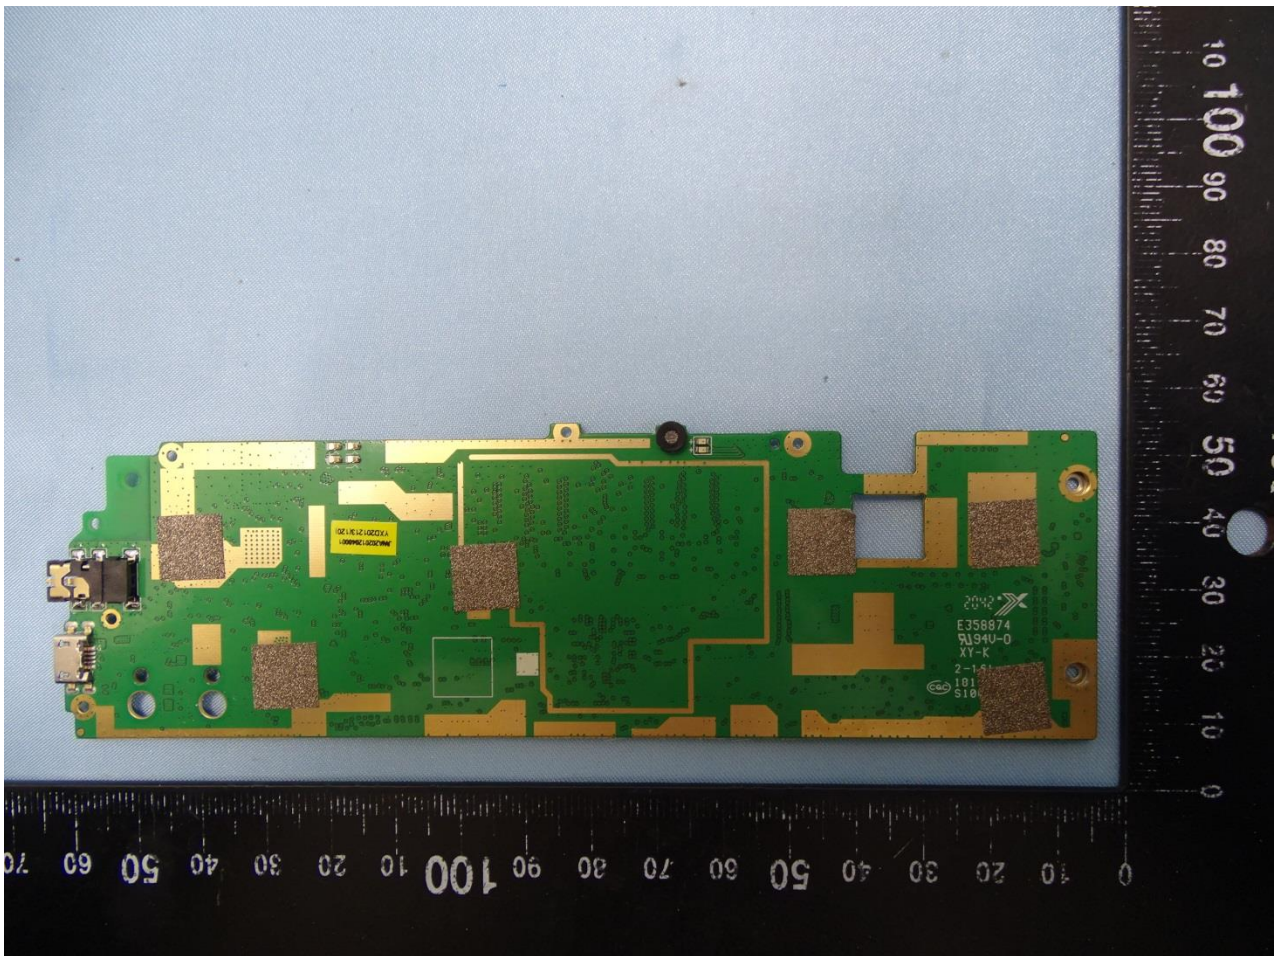

### 3. Internal Photograph of EUT

Brand Name: acer / Model Name: A20001

Marketing Name: acer ENDURO Urban T1 EUT110-11A, EUT110A-11A

WLAN, Bluetooth and GPS Antenna

————THE END————