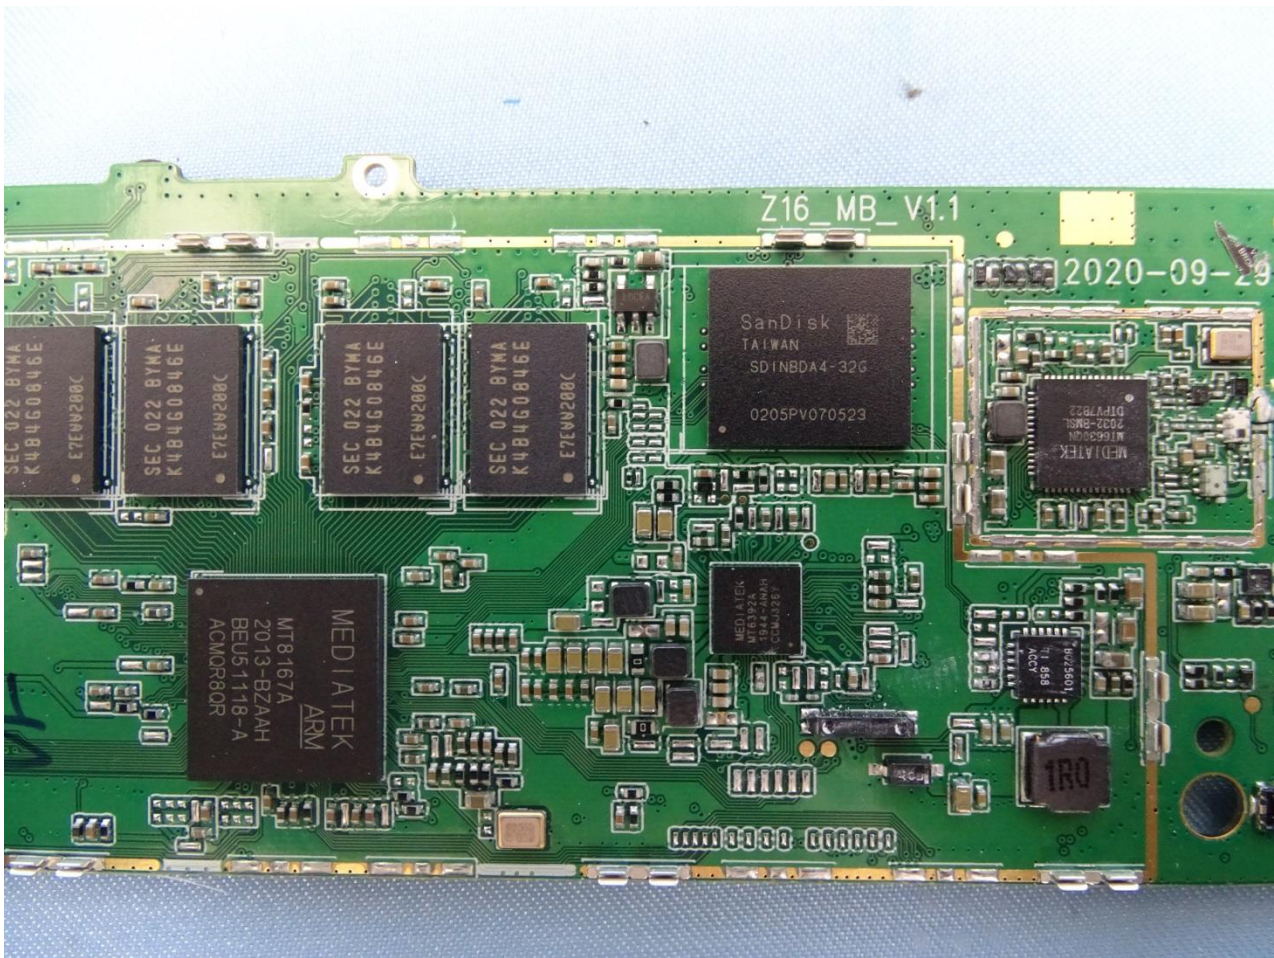

### 3. Internal Photograph of EUT

Brand Name: acer / Model Name: A20001

Marketing Name: acer ENDURO Urban T1 EUT110-11A, EUT110A-11A

WLAN, Bluetooth and GPS Antenna

————THE END————