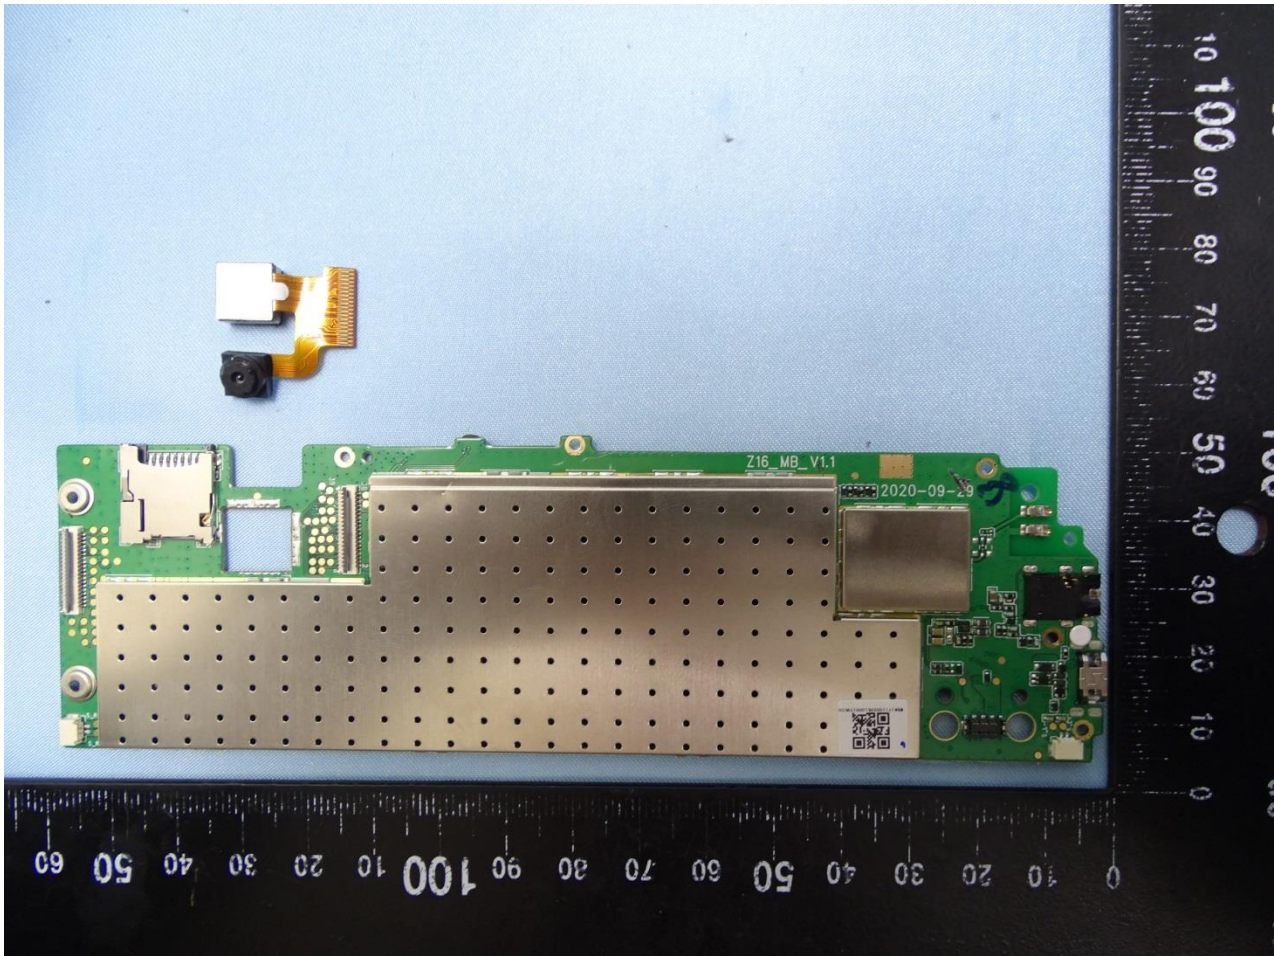

### 3. Internal Photograph of EUT

Brand Name: acer / Model Name: A20001

Marketing Name: acer ENDURO Urban T1 EUT110-11A, EUT110A-11A

WLAN, Bluetooth and GPS Antenna

————THE END————