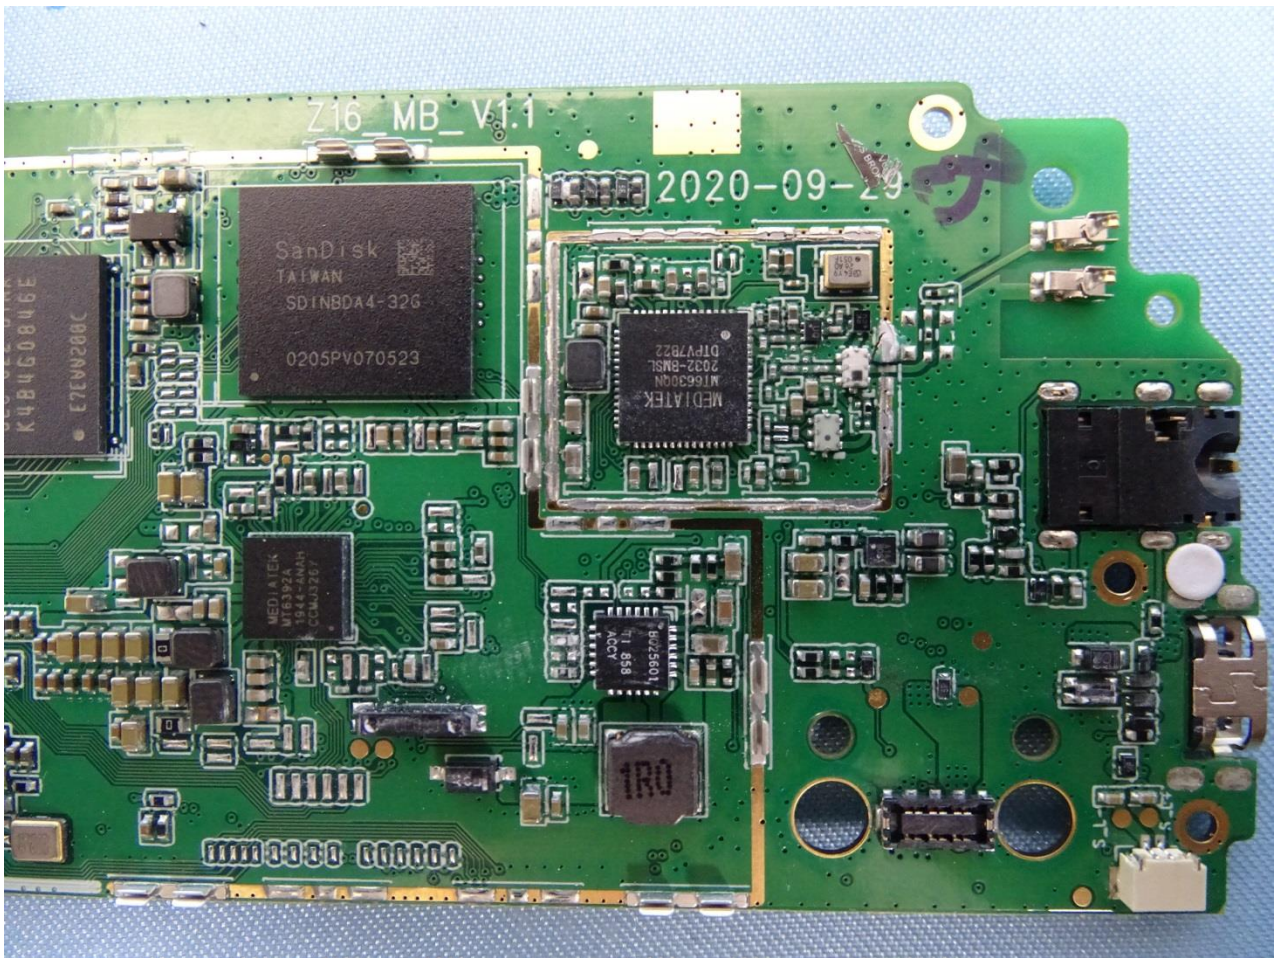

### 3. Internal Photograph of EUT

Brand Name: acer / Model Name: A20001

Marketing Name: acer ENDURO Urban T1 EUT110-11A, EUT110A-11A

WLAN, Bluetooth and GPS Antenna

————THE END————