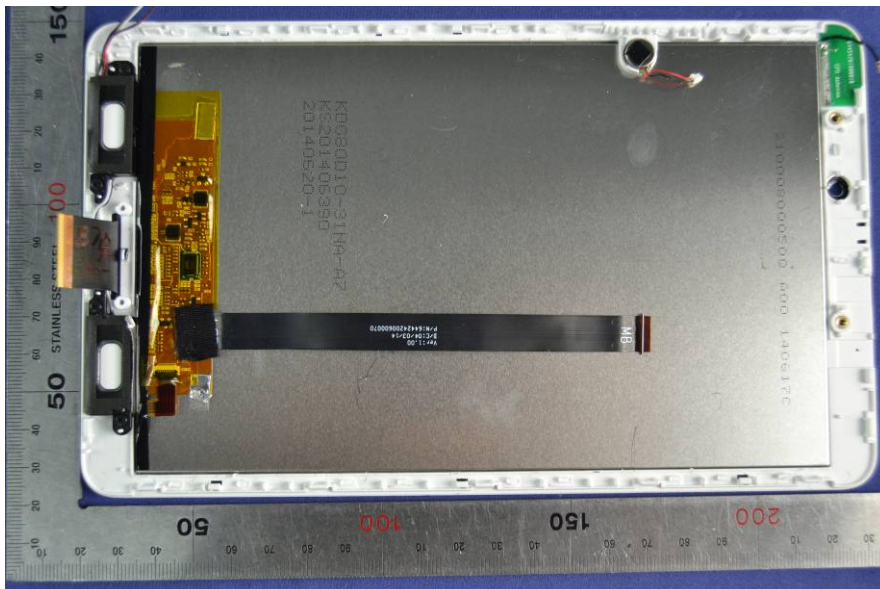

Internal Photos of EUT

Panel 1: KD080D10-31NA-A7

Panel 2: FL080XW001