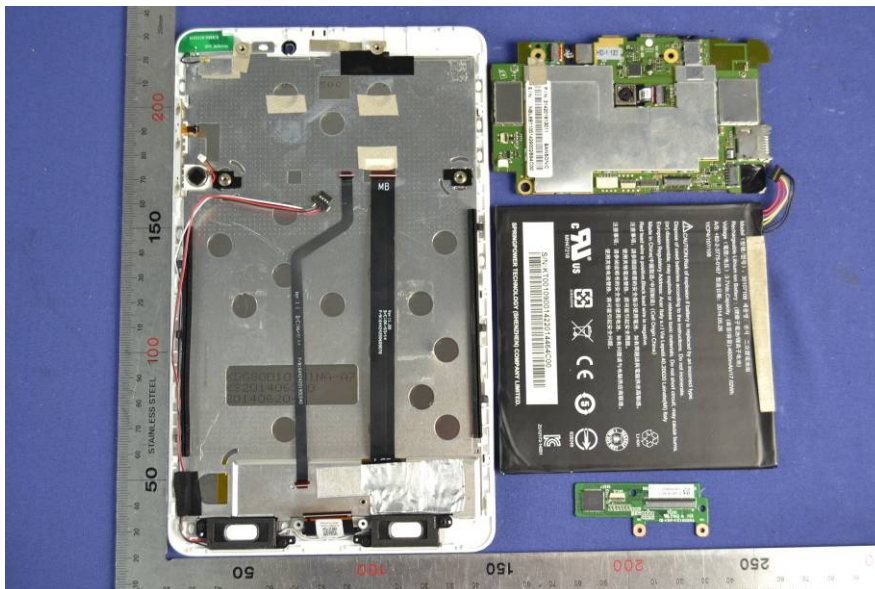

Internal Photos of EUT

Panel 1: KD080D10-31NA-A7

Panel 2: FL080XW001