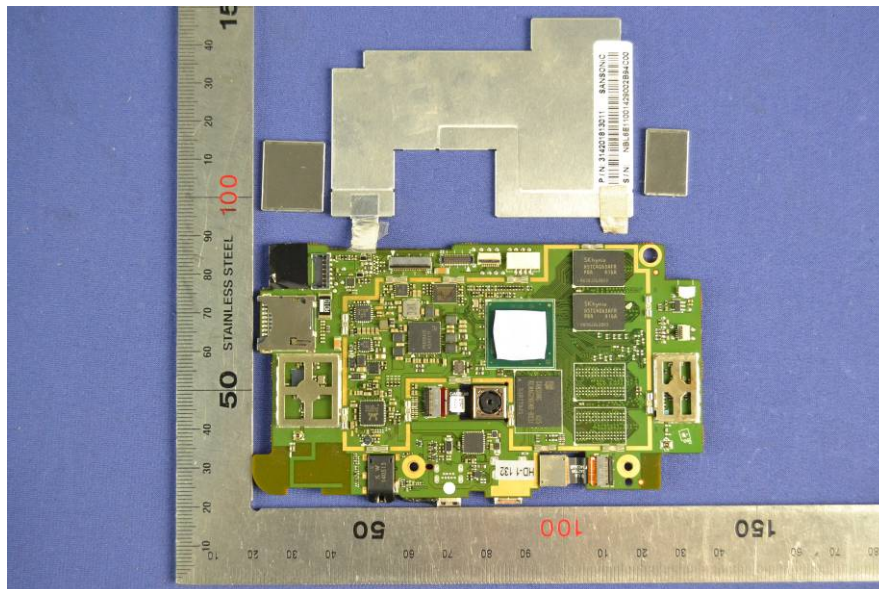

Internal Photos of EUT

Panel 1: KD080D10-31NA-A7

Panel 2: FL080XW001