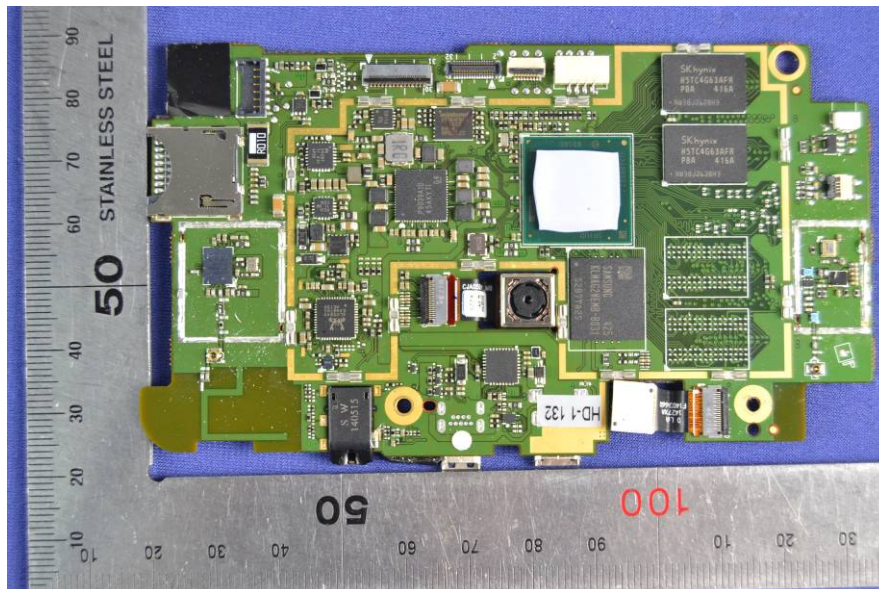

Internal Photos of EUT

Panel 1: KD080D10-31NA-A7

Panel 2: FL080XW001