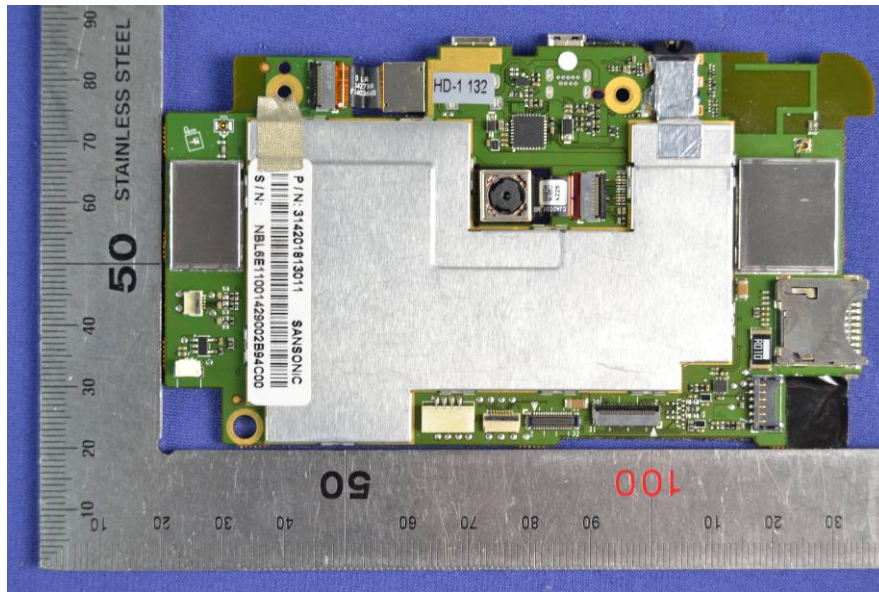

Internal Photos of EUT

Panel 1: KD080D10-31NA-A7

Panel 2: FL080XW001