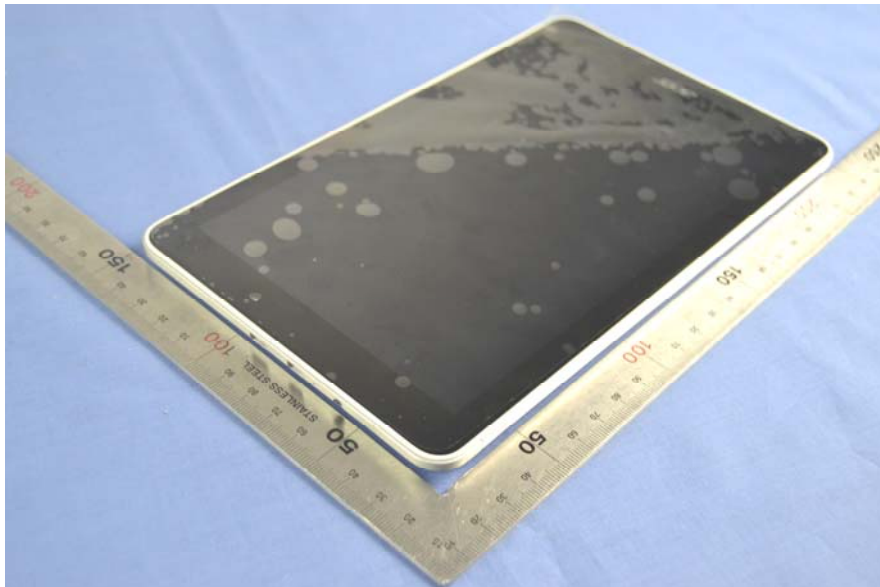

External Photos of EUT

Adapter 1: Chicony / W12-010N3A

Adapter 2: Delta / ADP-10HW A