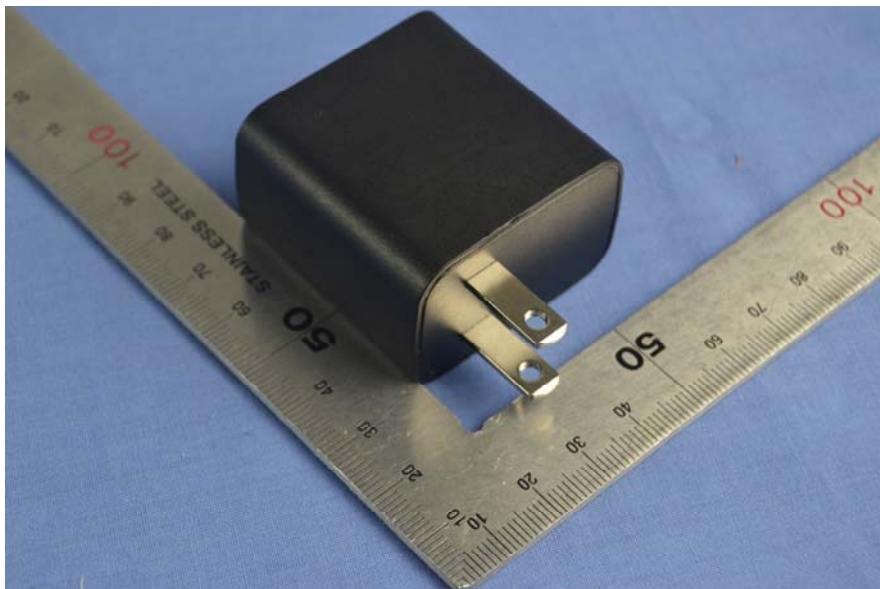

External Photos of EUT

Adapter 1: Chicony / W12-010N3A

Adapter 2: Delta / ADP-10HW A