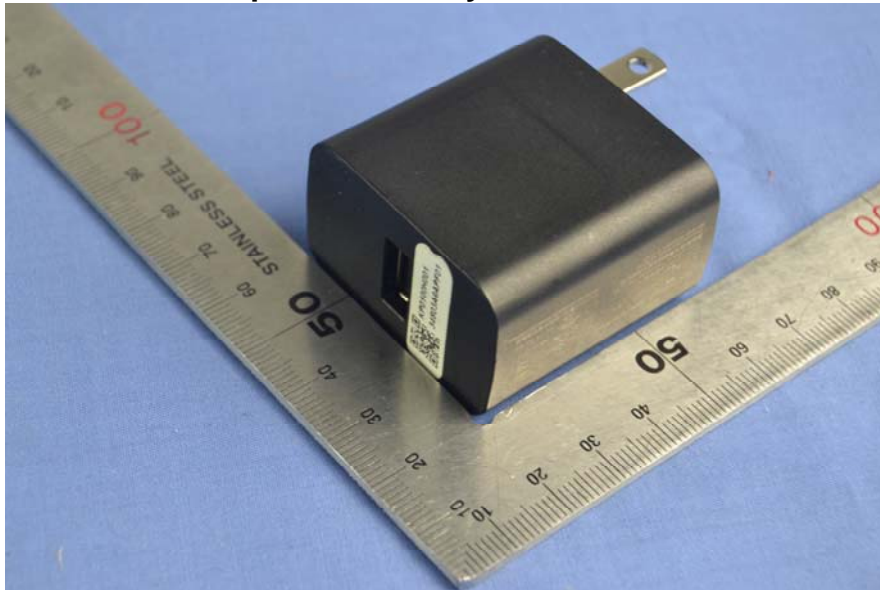

External Photos of EUT

Adapter 1: Chicony / W12-010N3A

Adapter 2: Delta / ADP-10HW A