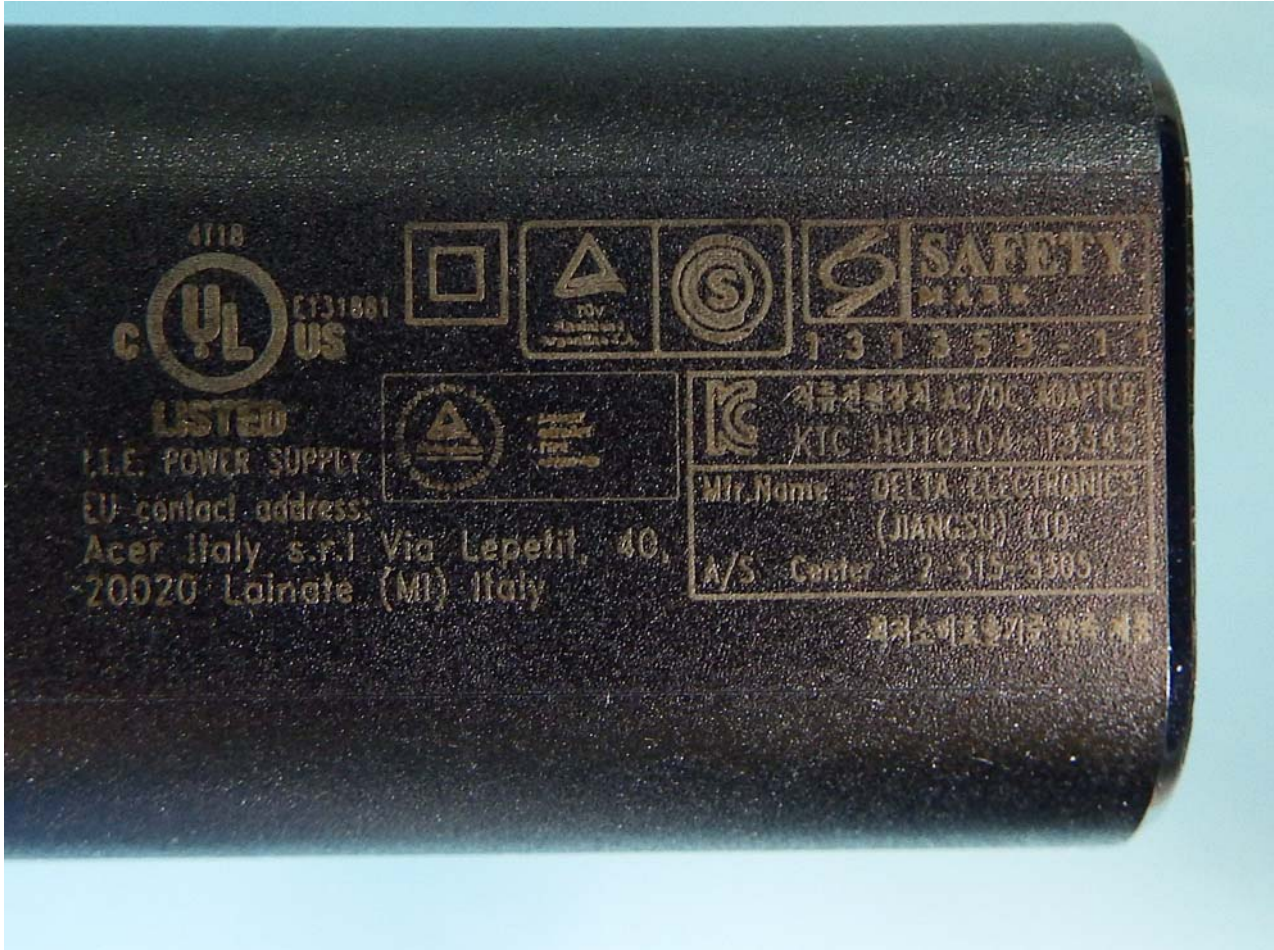

Brand Name: acer; Model Name: A1407