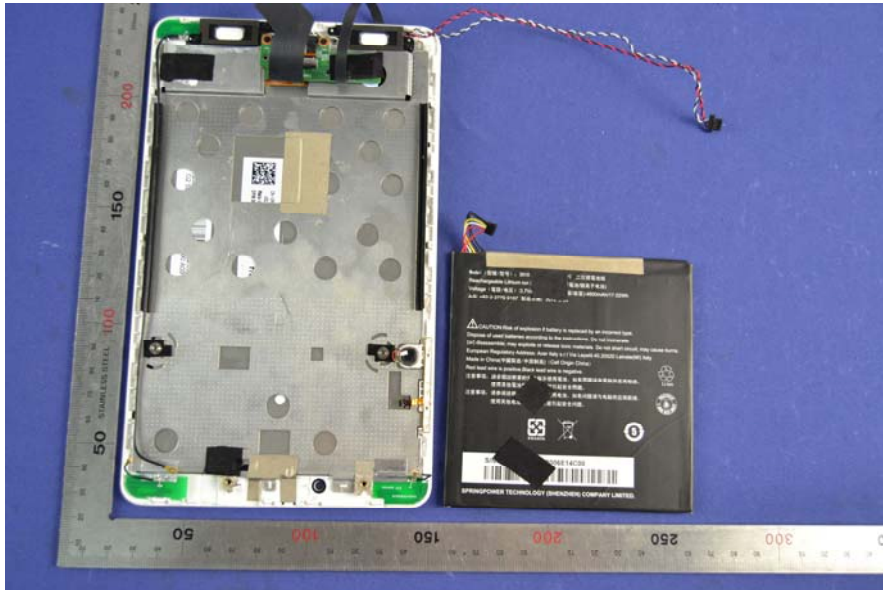

Internal Photos of EUT

Panel :N080JCE-G41

Panel : B080UAN01.4