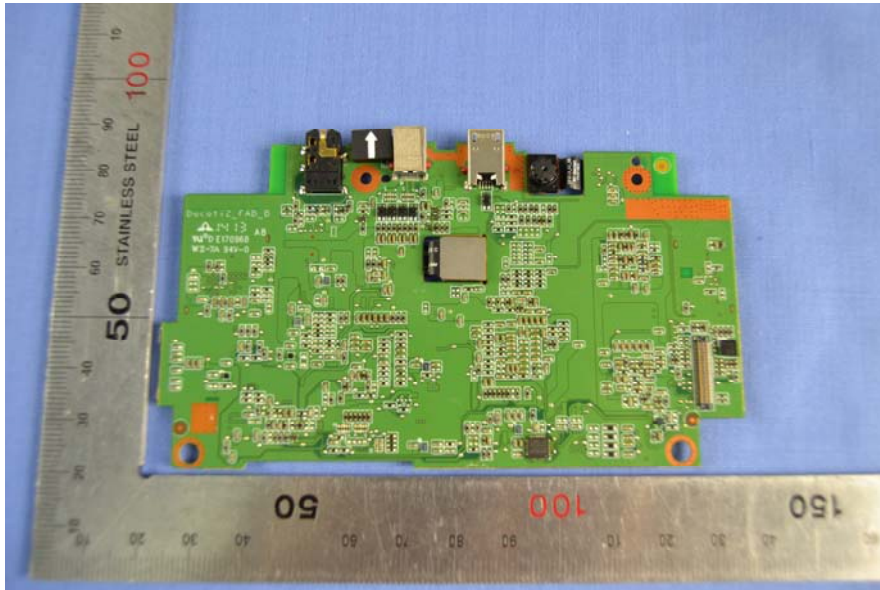

Internal Photos of EUT

Panel :N080JCE-G41

Panel : B080UAN01.4