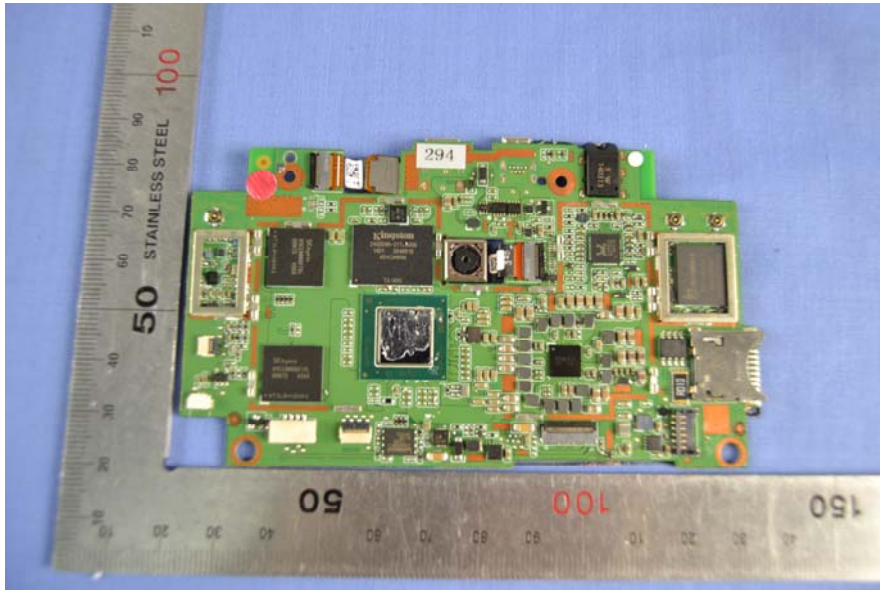

Internal Photos of EUT

Panel :N080JCE-G41

Panel : B080UAN01.4