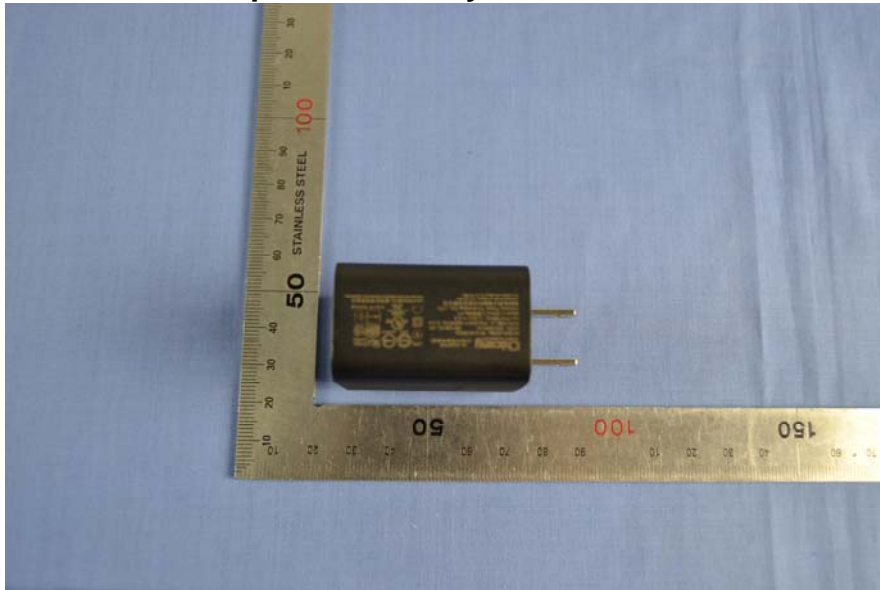

External Photos of EUT

Adapter 1: Chicony / W12-010N3A

Adapter 2:Delta / ADP-10HW A