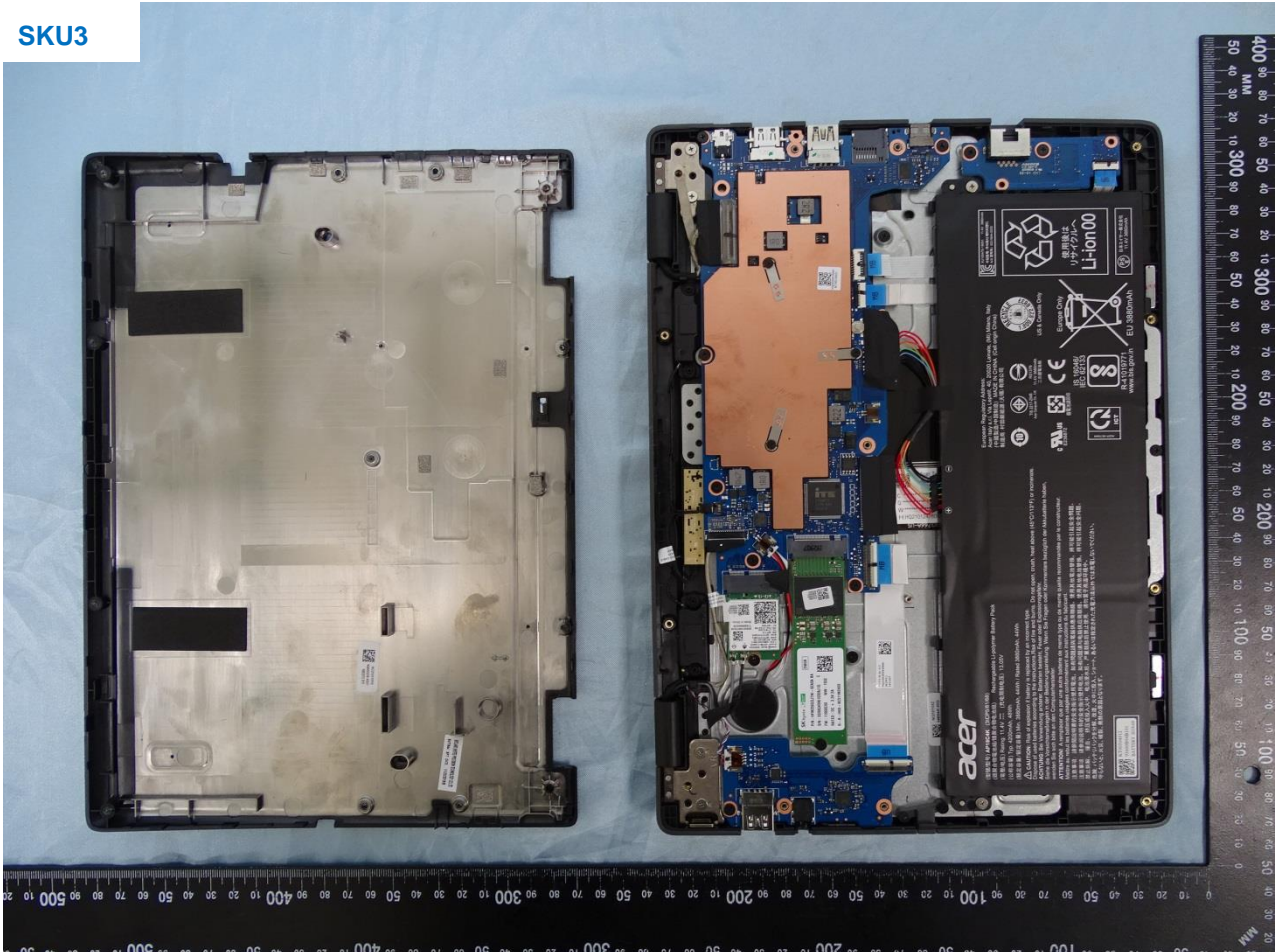

Brand Name: acer / Model Name: N20H1, B311-31, B311RN-31/
Marketing Name: TravelMate Spin B3 › TravelMate B3

SKU3