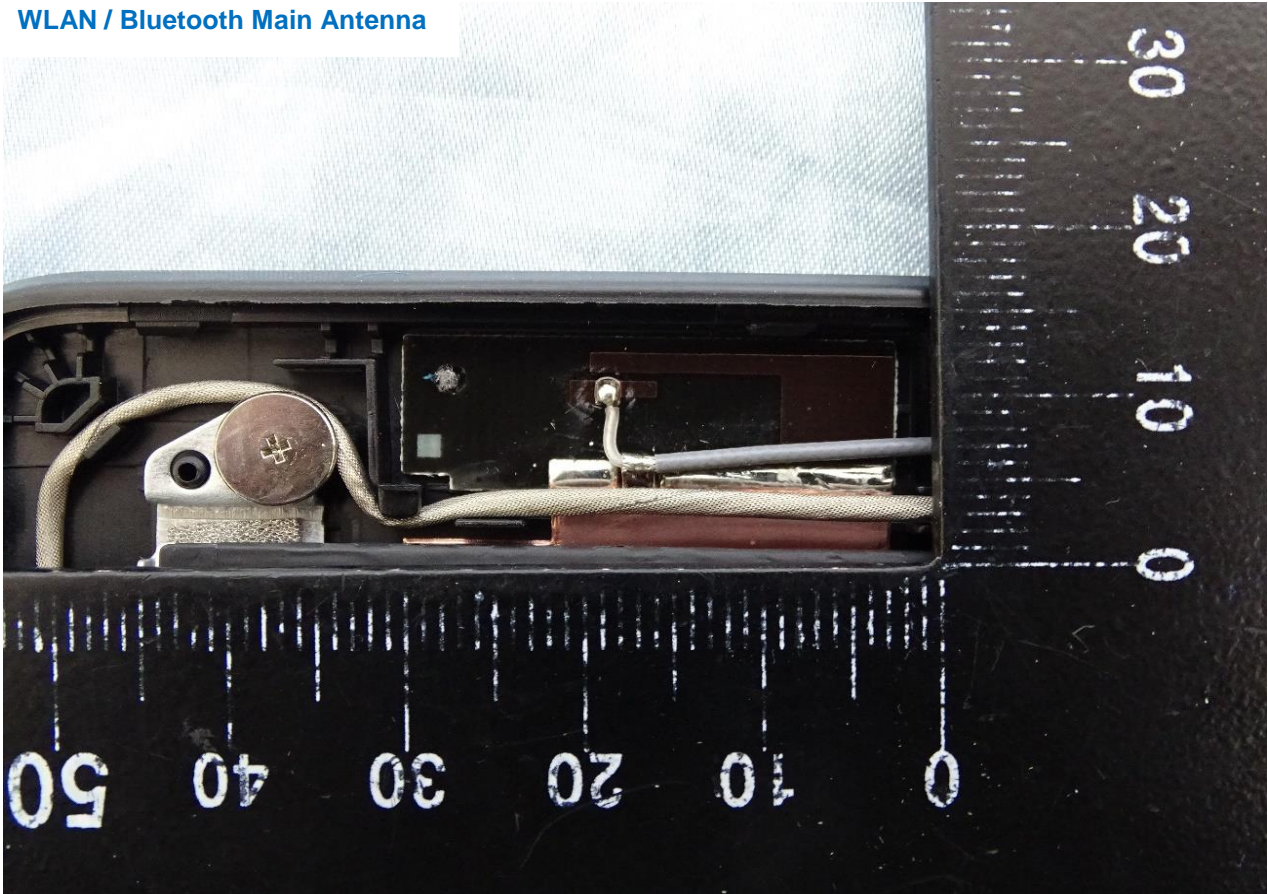

Brand Name: acer / Model Name: N20H1, B311-31, B311RN-31/
Marketing Name: TravelMate Spin B3 › TravelMate B3

WLAN / Bluetooth Main Antenna