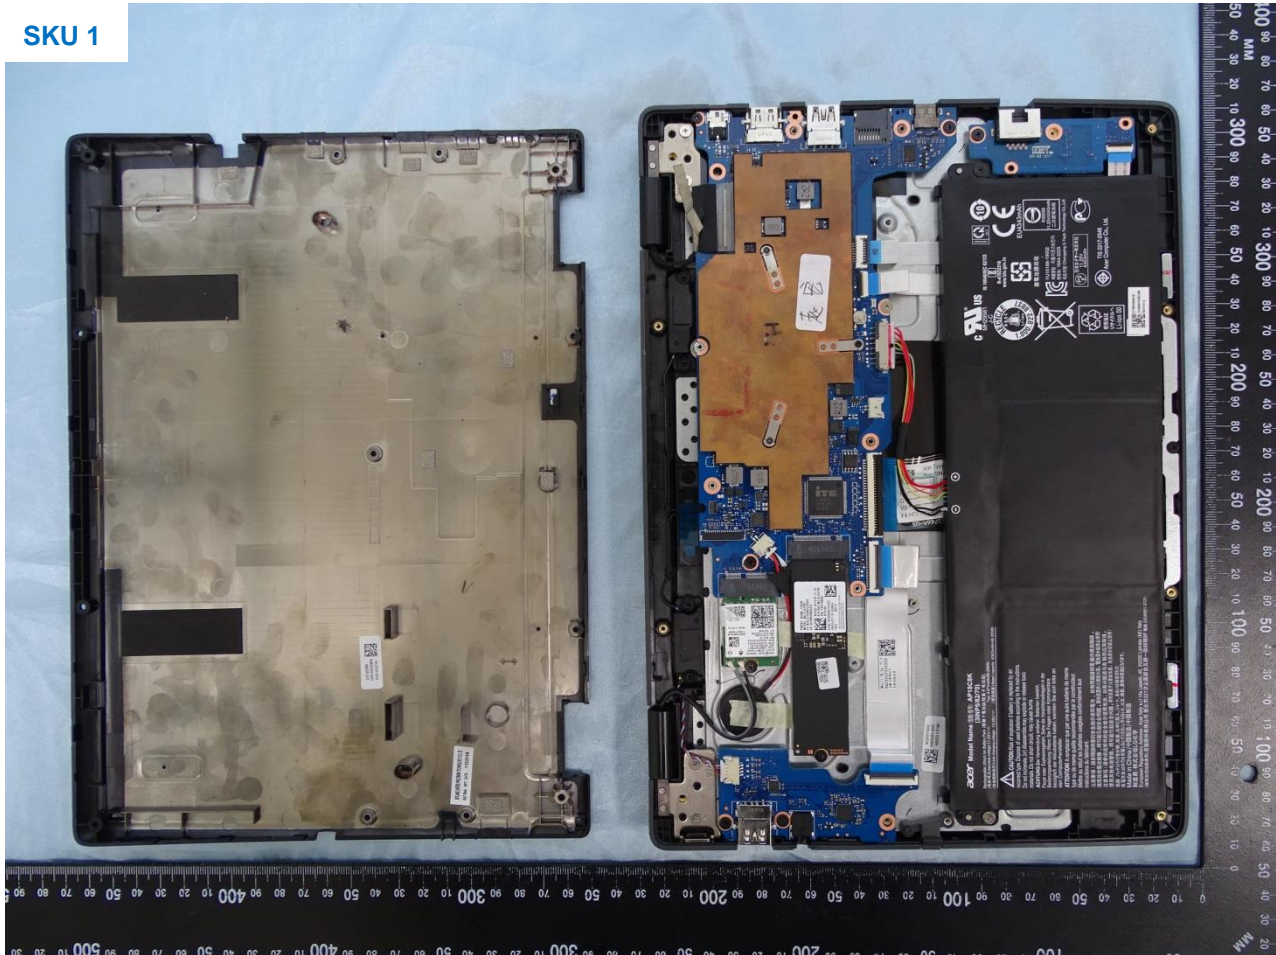

3. Internal Photograph of EUT

Brand Name: acer / Model Name: N20H1, B311-31, B311RN-31/
Marketing Name: TravelMate Spin B3 › TravelMate B3

SKU 1

Brand Name: acer / Model Name: N20H1, B311-31, B311RN-31/
Marketing Name: TravelMate Spin B3 , TravelMate B3