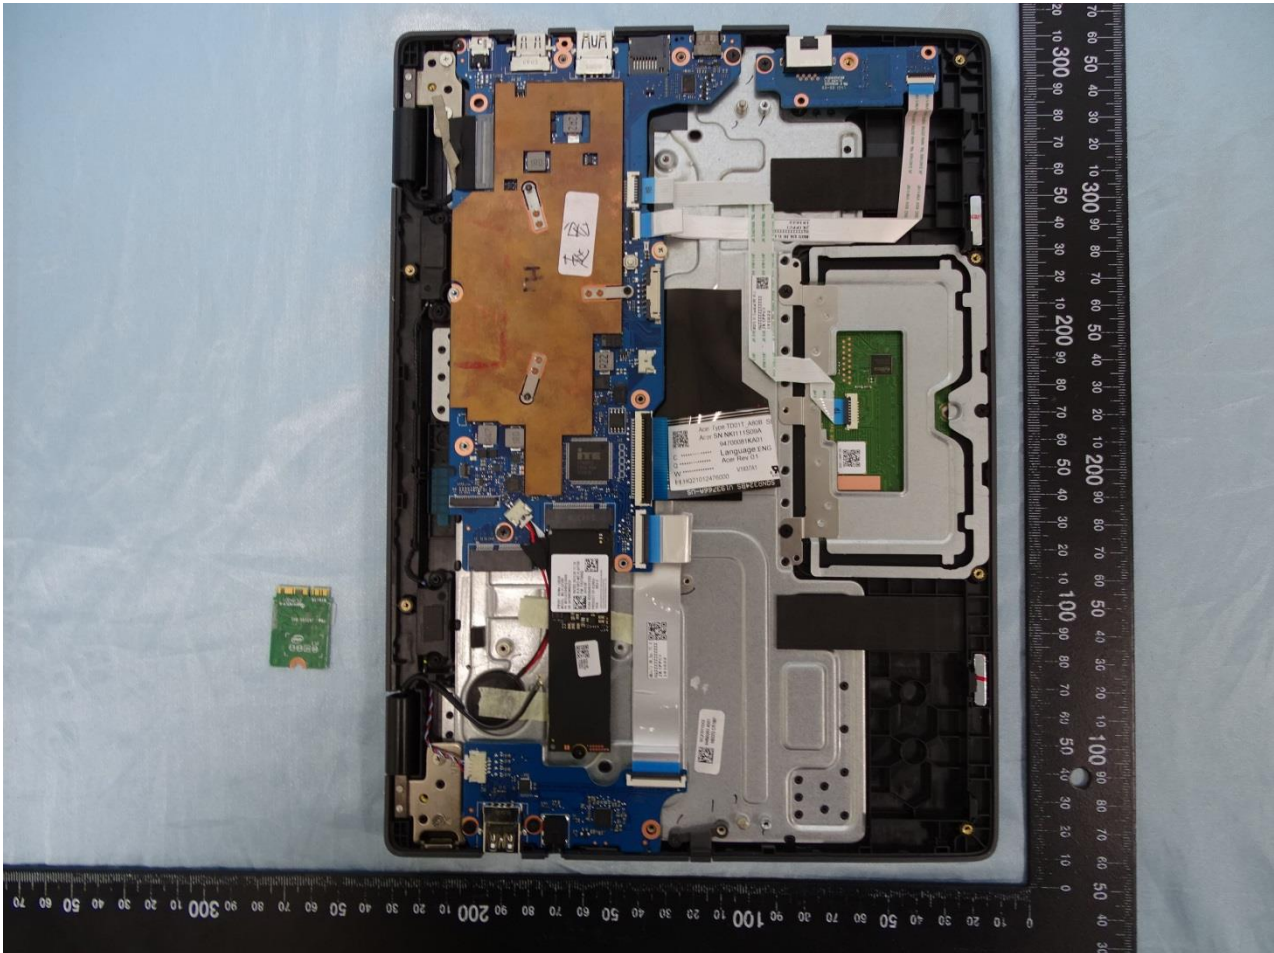

Brand Name: acer / Model Name: N20H1, B311-31, B311RN-31/
Marketing Name: TravelMate Spin B3 , TravelMate B3