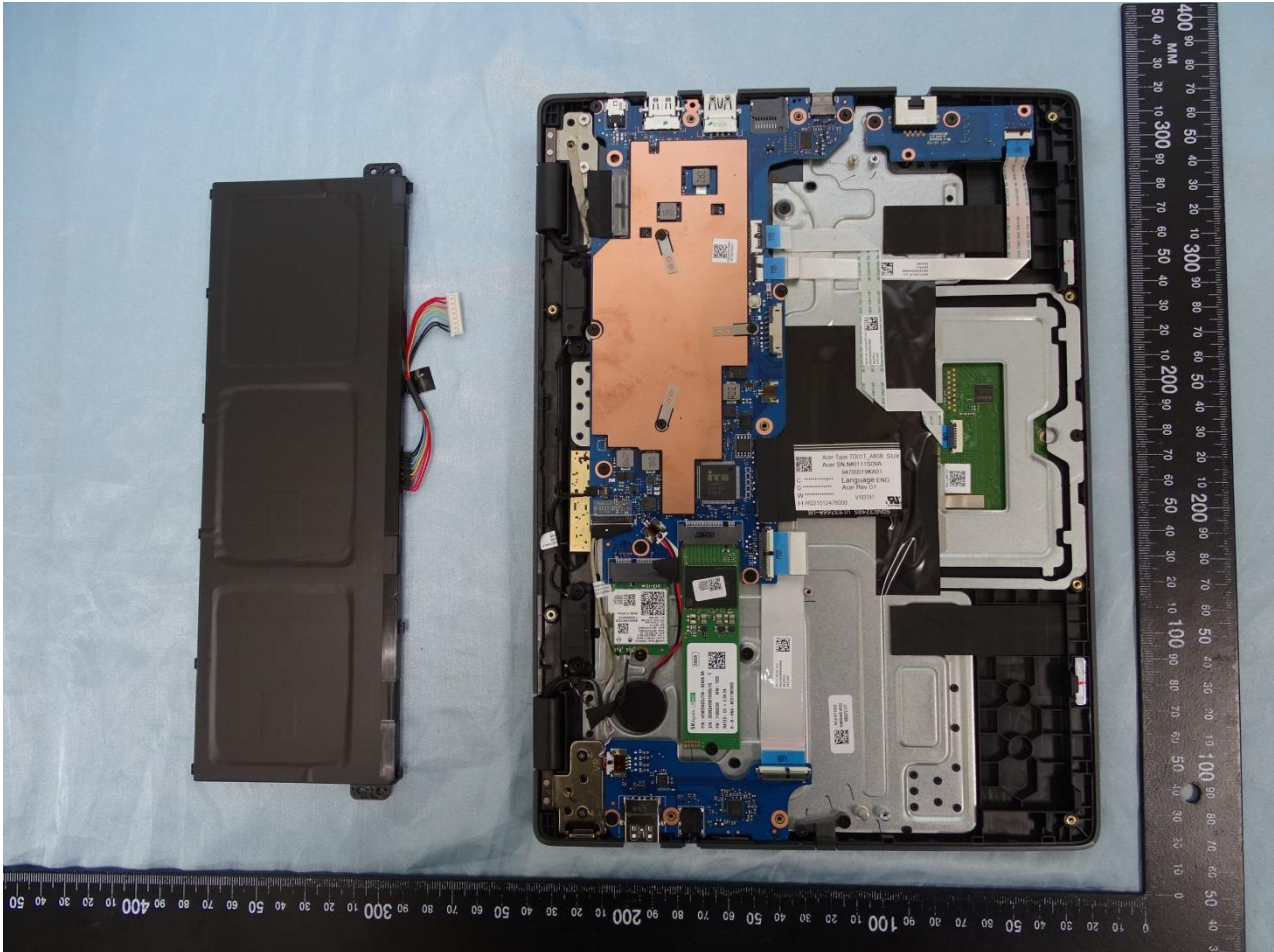

Brand Name: acer / Model Name: N20H1, B311-31, B311RN-31/
Marketing Name: TravelMate Spin B3 › TravelMate B3