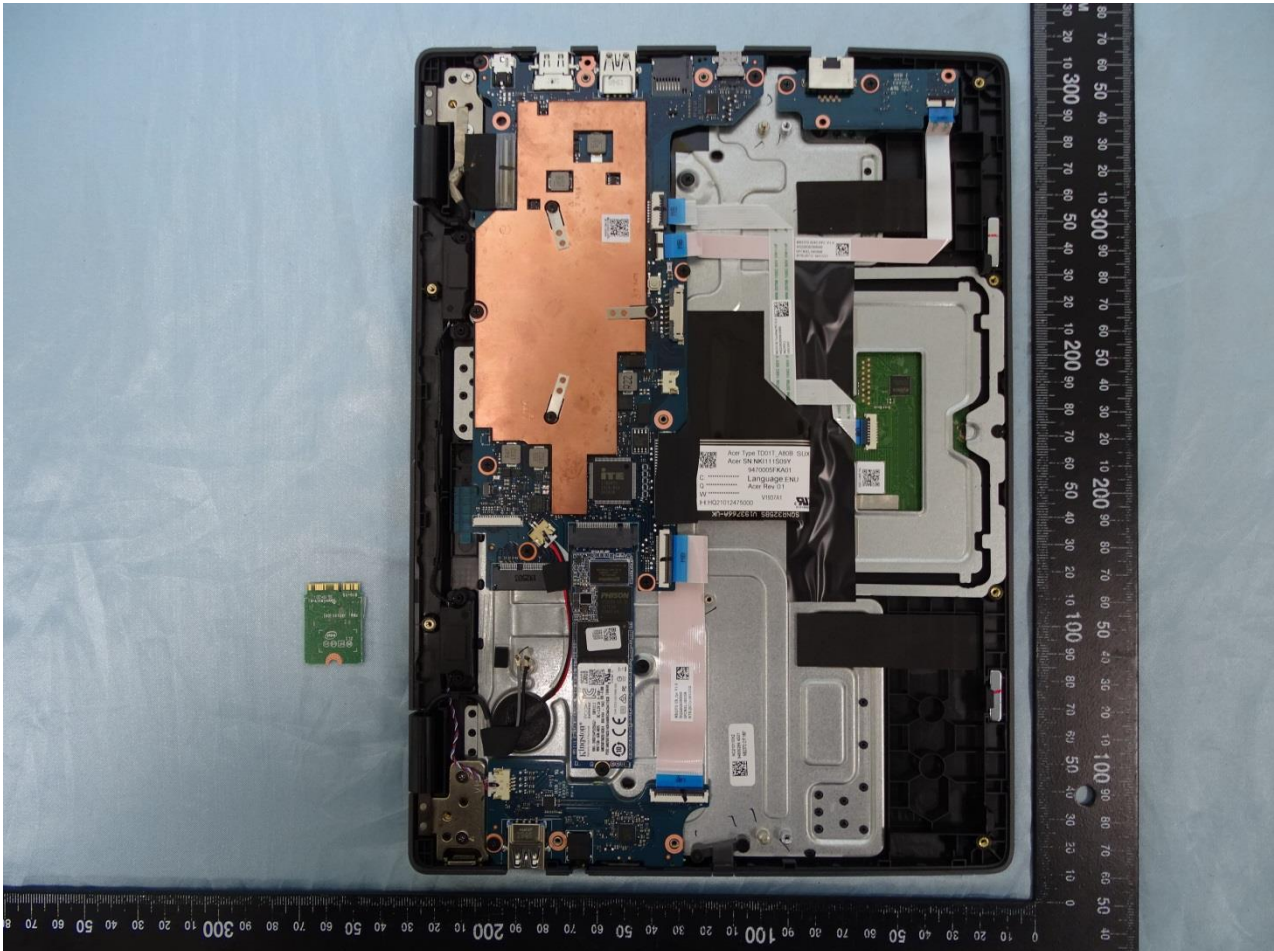

Brand Name: acer / Model Name: N20H1, B311-31, B311RN-31/
Marketing Name: TravelMate Spin B3 , TravelMate B3