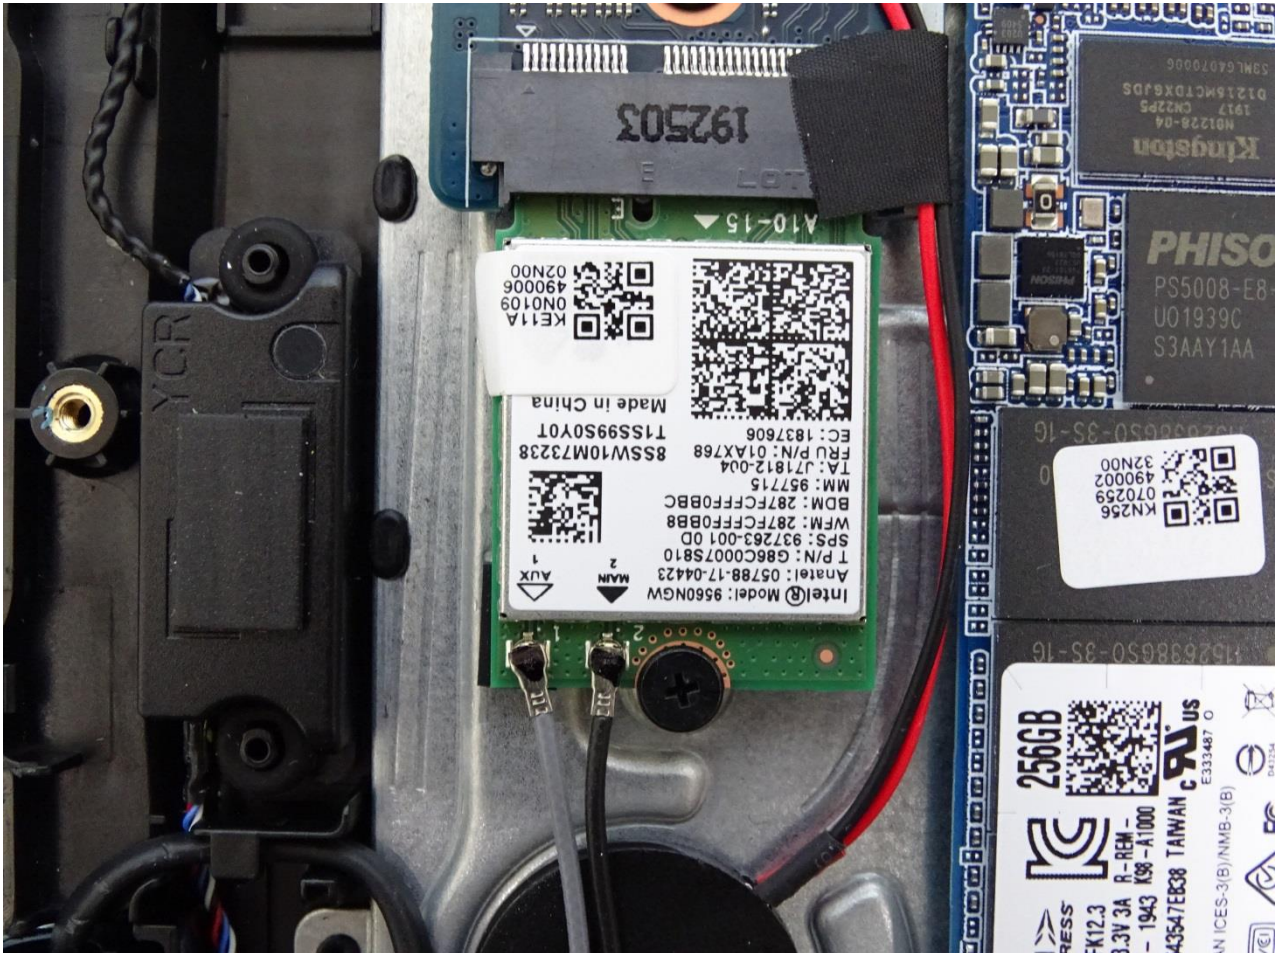

Brand Name: acer / Model Name: N20H1, B311-31, B311RN-31/
Marketing Name: TravelMate Spin B3 › TravelMate B3