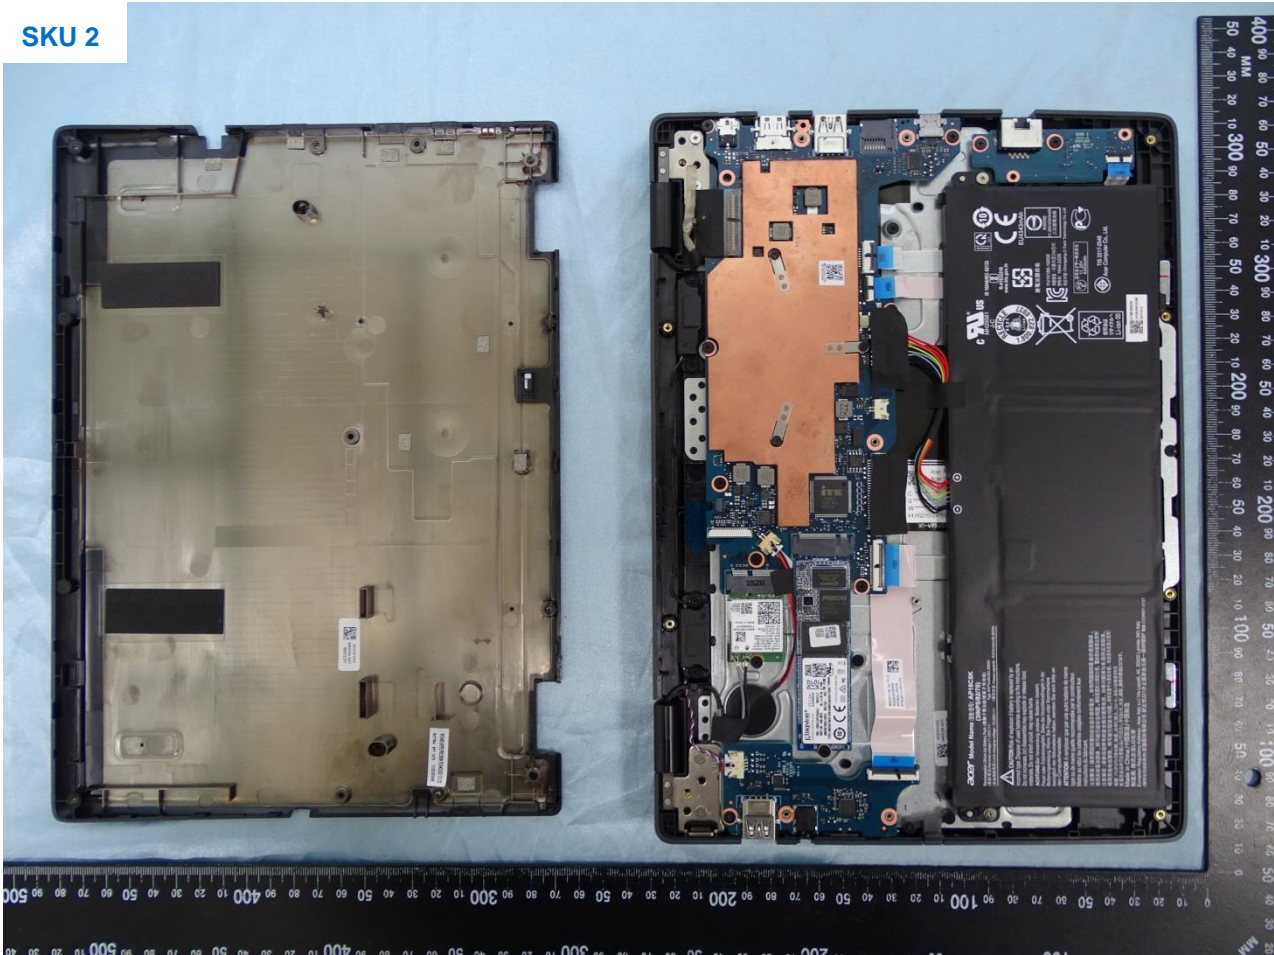

**Brand Name: acer / Model Name: N20H1, B311-31, B311RN-31/
Marketing Name: TravelMate Spin B3 › TravelMate B3**

SKU 2