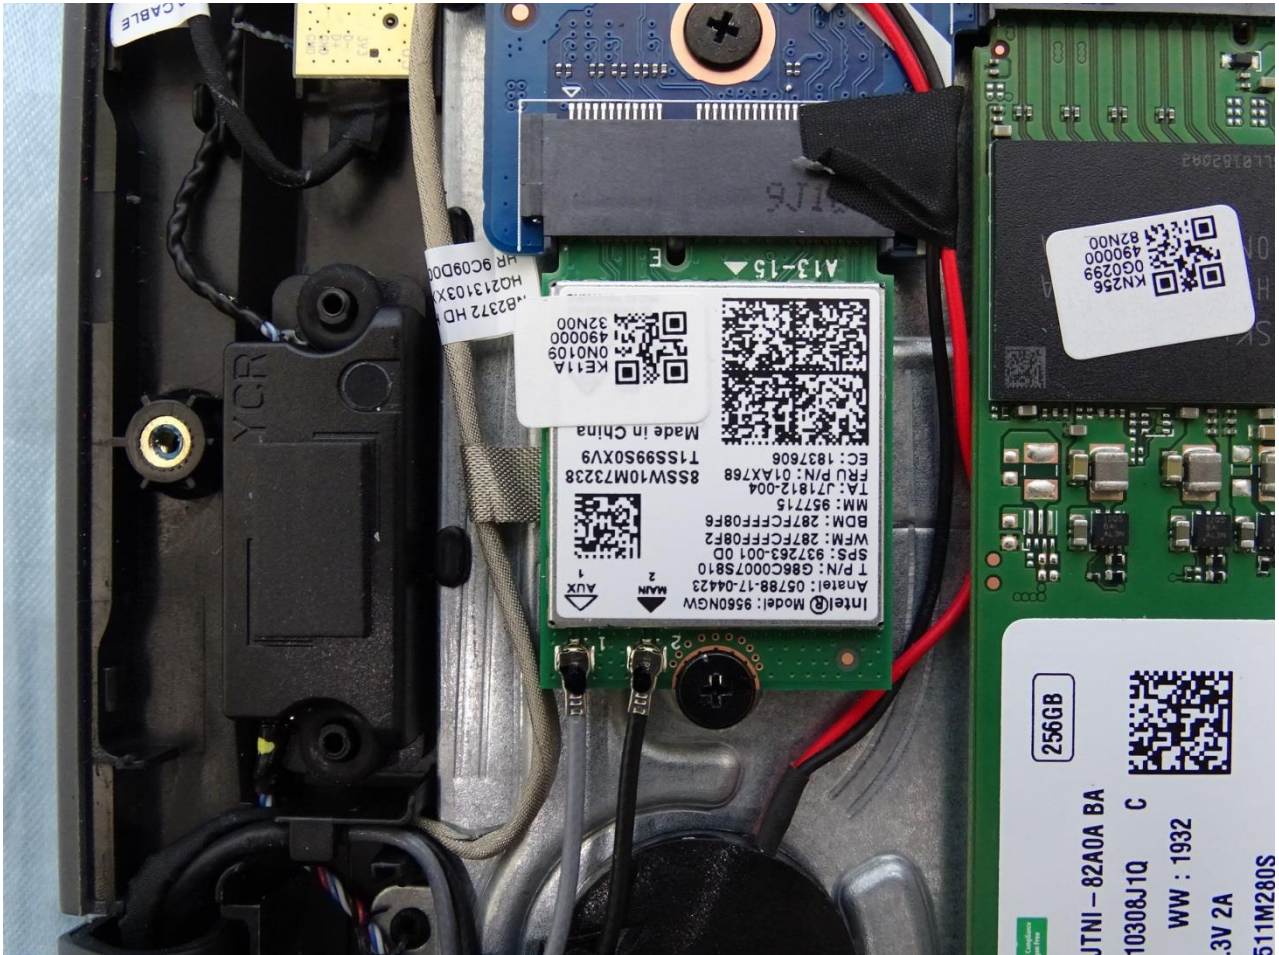

Brand Name: acer / Model Name: N20H1, B311-31, B311RN-31/
Marketing Name: TravelMate Spin B3 › TravelMate B3