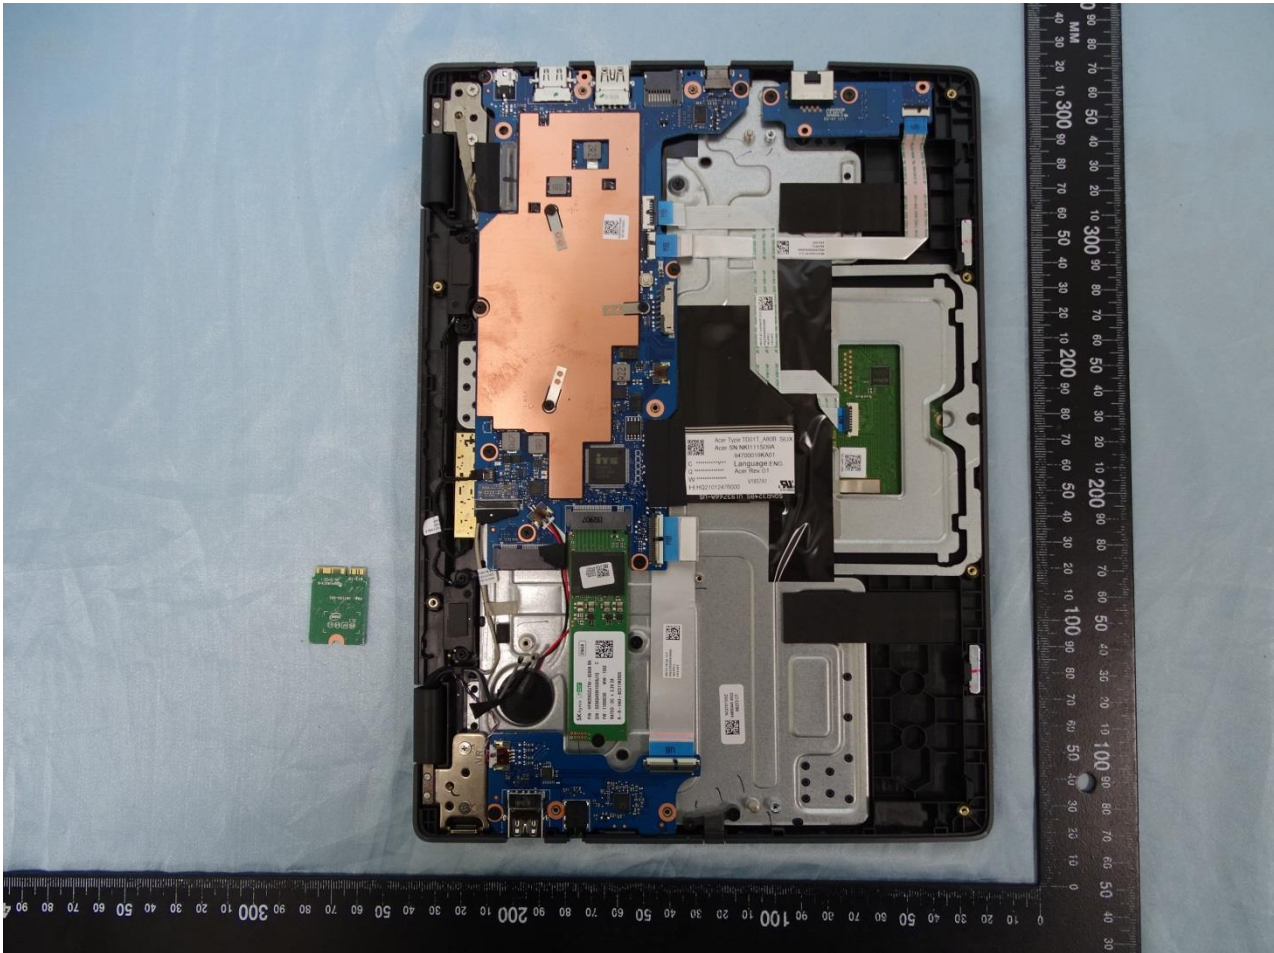

Brand Name: acer / Model Name: N20H1, B311-31, B311RN-31/
Marketing Name: TravelMate Spin B3 , TravelMate B3