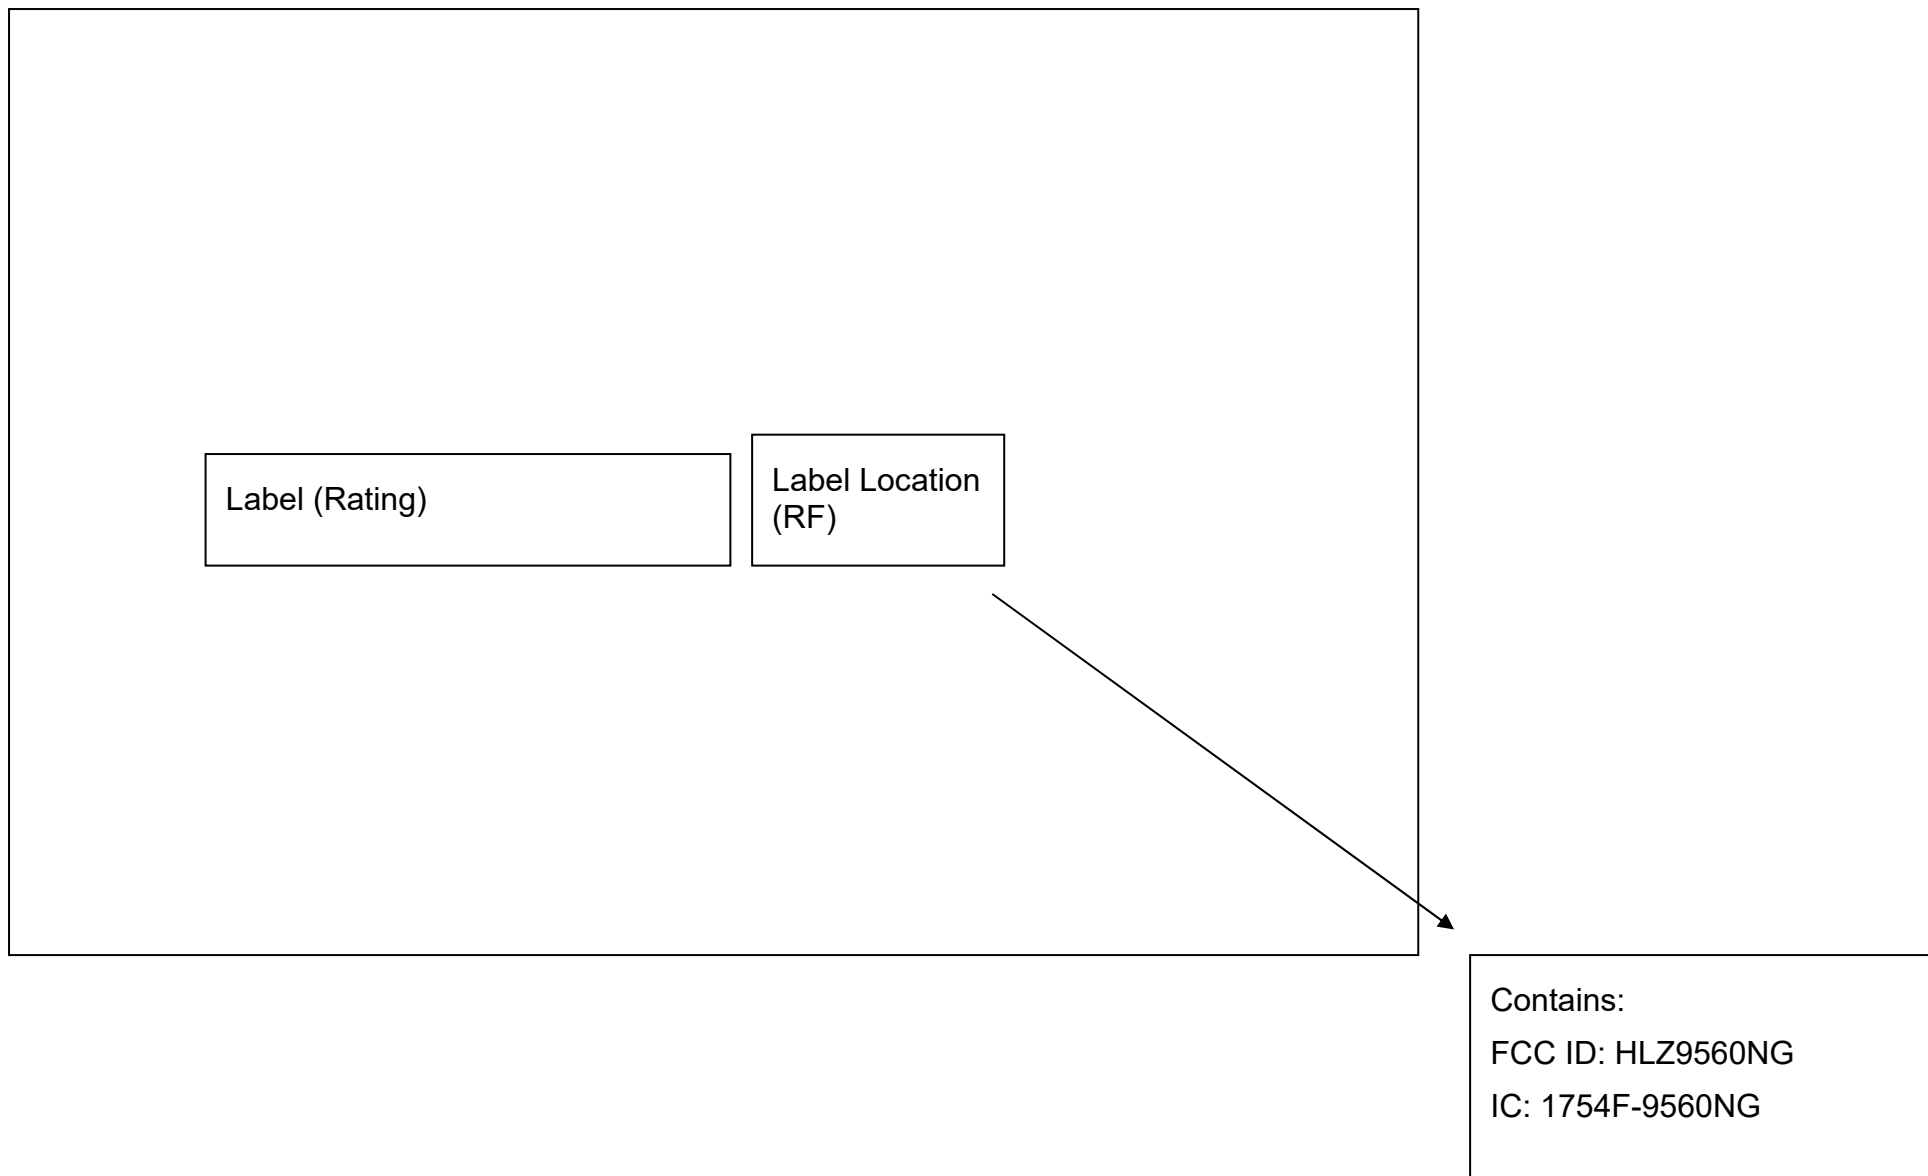

Label Location

Host Model Name: N19Q2, the label stick on the bottom side.

Label (Rating)

Label Location
(RF)

Contains:
FCC ID: HLZ9560NG
IC: 1754F-9560NG