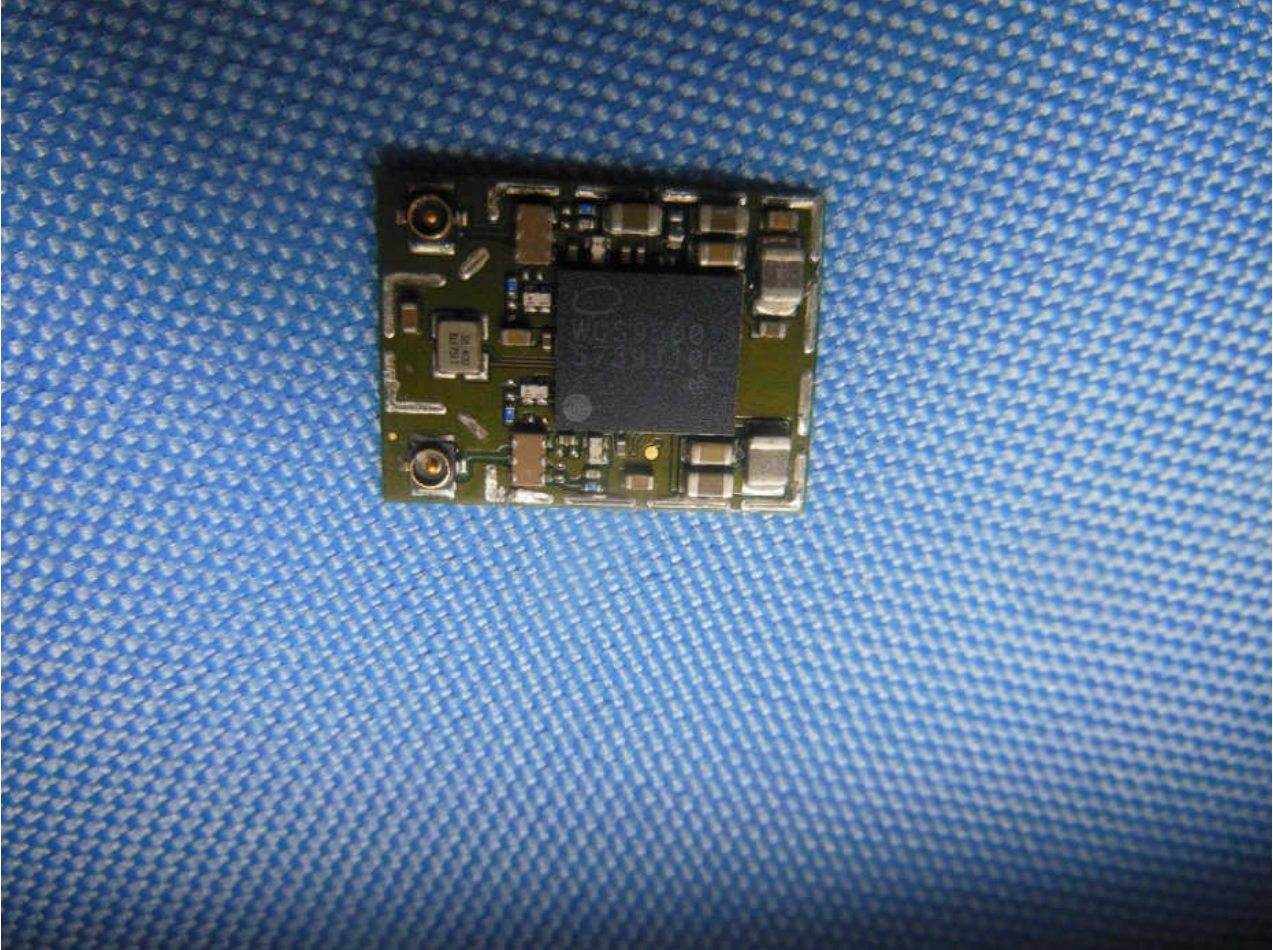

## Module Photo

Brand Name: acer; Model Name: N18H1

**Brand Name: acer; Model Name: N18H1**

Brand Name: acer; Model Name: N18H1

**Brand Name: acer; Model Name: N18H1**

Brand Name: acer; Model Name: N18H1

Brand Name: acer; Model Name: N18H1

WIFI Main Antenna 1 <Tx/Rx>  
& Bluetooth Antenna<Tx/Rx>