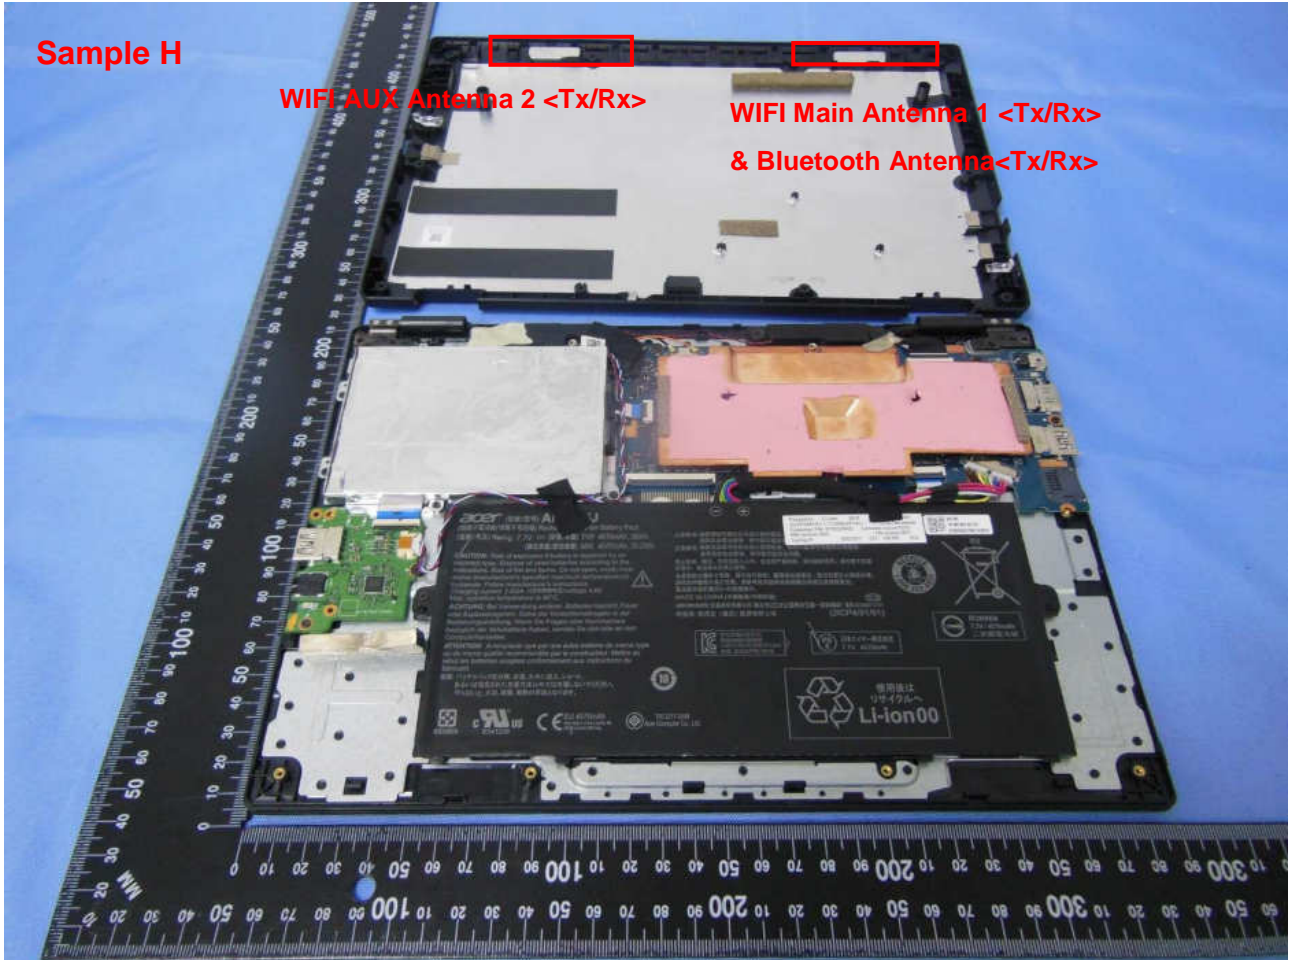

Brand Name: acer; Model Name: N18H1

Brand Name: acer; Model Name: N18H1

Brand Name: acer; Model Name: N18H1

Brand Name: acer; Model Name: N18H1

Sample H

WIFI AUX Antenna 2 <Tx/Rx>

WIFI Main Antenna 1 <Tx/Rx>  
& Bluetooth Antenna<Tx/Rx>