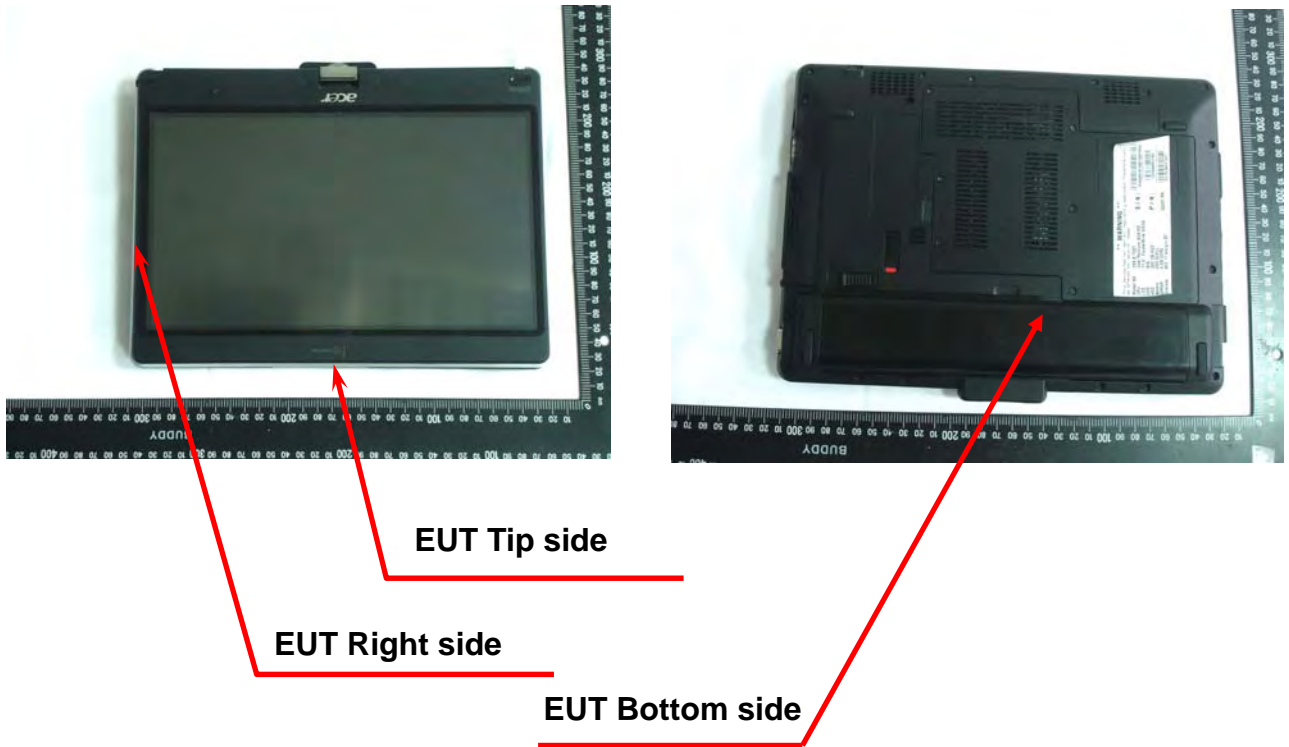

## SAR Test Setup Photographs

### EUT Setup up Photo

**Body Setup**

**Figure 1. Body SAR Test Setup (Flat Section)\_ Tablet Mode LCD Tip Close Body**

Figure 2. Body SAR Test Setup (Flat Section) \_ Tablet Mode Bottom Close Body

Figure 3. Body SAR Test Setup (Flat Section)\_ Tablet Mode LCD Right side Close Body