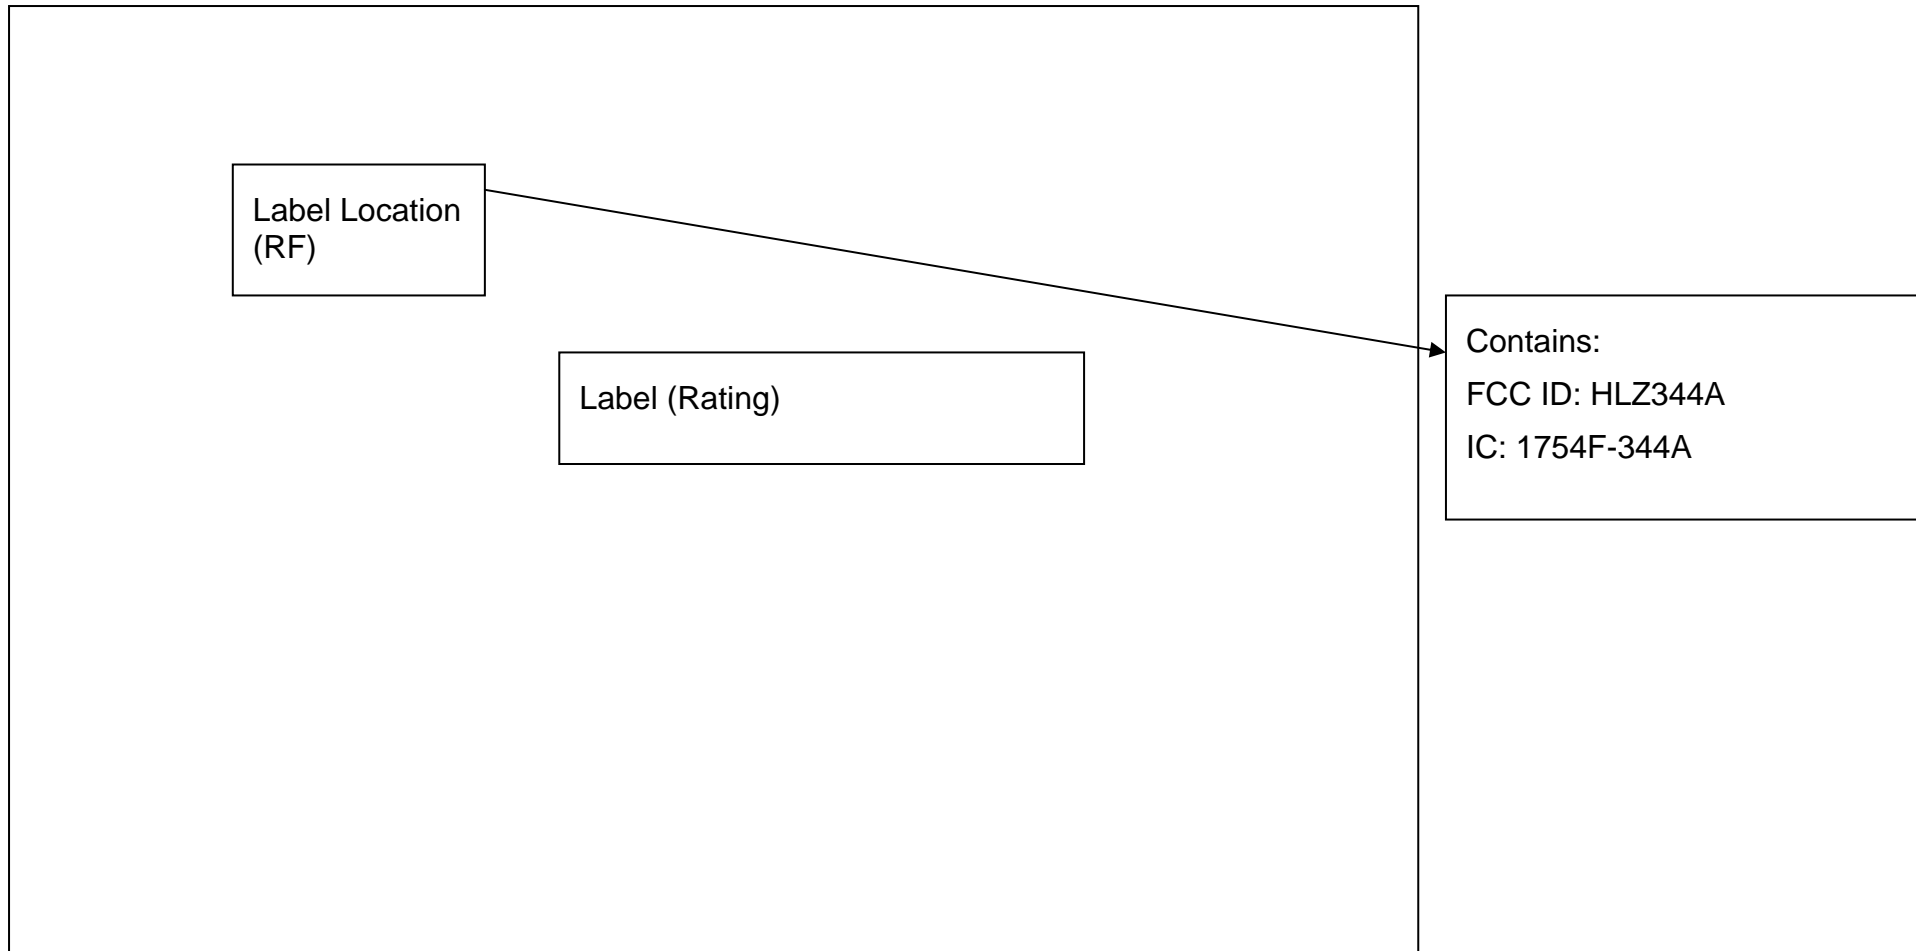

Label Location

Host Model Name: N17W2, the label stick on the bottom side.

Label Drawing

 便携式计算机/筆記型電腦 <i>Aspire Spin 5 series</i> MODEL NO.(型号/型號): N17W2 DC RATING (直流額定/直流額定): 19V \equiv 2.37A Acer Incorporated 宏碁股份有限公司 Product of Acer Inc., Acer and logo are registered trademarks of Acer Inc. Made In China / <i>Buatan China</i>	使用過度恐傷害視力 CAN ICES-3(B)/NMB-3(B) 中国製造/中國製造								
									MCMC CIDF15000009
			Acer Italy s.r.l Via Lepetit, 40, 20020 Lainate (MI) Italy					Intertek 4003699 I.T.E.	CM-5

This device contains WLAN+Bluetooth module QCNFA344A

Contains FCC ID: HLZ344A Contains IC: 1754F-344A IFETEL: RCPQUQC15-0890 MIC: A0246200415AE01A2 Contiene Módulo CNC ID: C-14869 For Indoor Use only ETA-032/2015-RLO(SR)/2120 ETA-033/2015-RLO(SR)/2121 For Indoor Use Only 5GHz帯は室内でのみ使用のこと	 Bluetooth®	 TA-2015/829 APPROVED
	 CCAI15LP0780T9	
		R 003-150041 T D150037003
	 ANATEL 2544-15-6534	