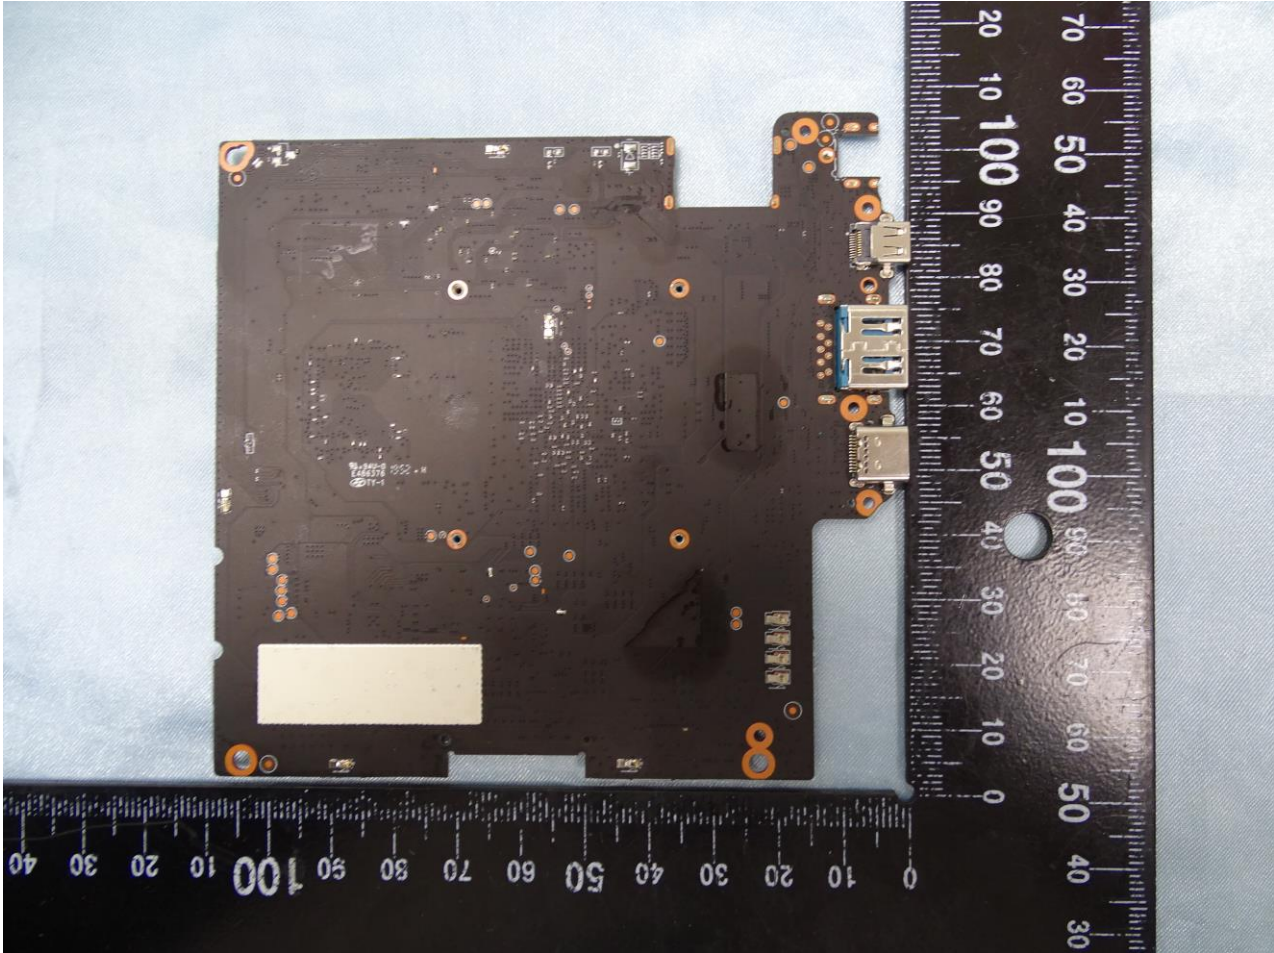

Host: Tablet Computer (Brand Name: Acer / Model Name: A9002, ET110-31W)