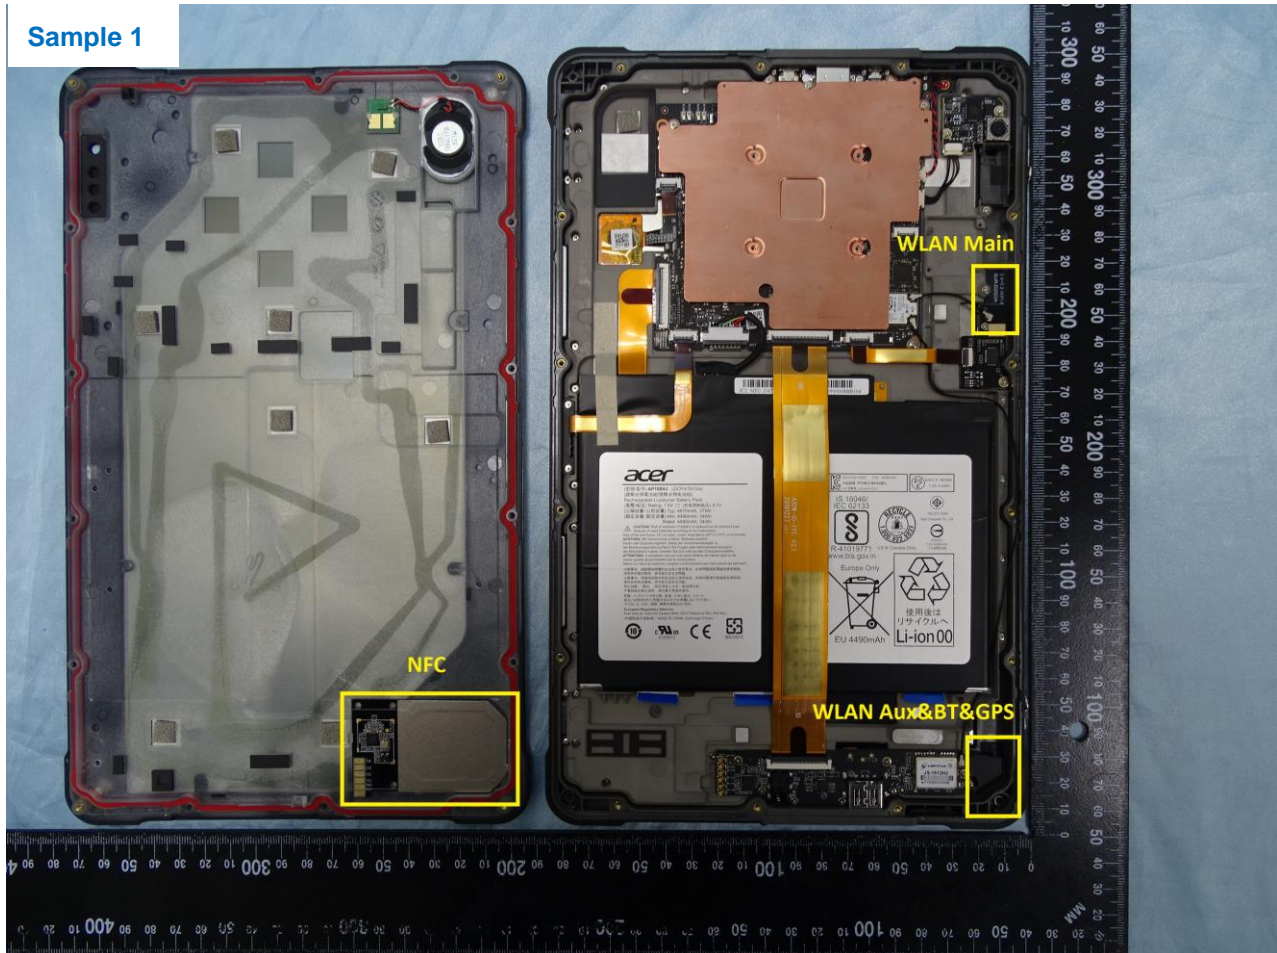

#### 4. Internal Photograph of the Host

Host: Tablet Computer (Brand Name: Acer / Model Name: A9002, ET110-31W)

Host: Tablet Computer (Brand Name: Acer / Model Name: A9002, ET110-31W)

Sample 2

Host: Tablet Computer (Brand Name: Acer / Model Name: A9002, ET110-31W)

Sample 1 & Sample 2

Host: Tablet Computer (Brand Name: Acer / Model Name: A9002, ET110-31W)

Host: Tablet Computer (Brand Name: Acer / Model Name: A9002, ET110-31W)

Host: Tablet Computer (Brand Name: Acer / Model Name: A9002, ET110-31W)

Host: Tablet Computer (Brand Name: Acer / Model Name: A9002, ET110-31W)

Host: Tablet Computer (Brand Name: Acer / Model Name: A9002, ET110-31W)

Host: Tablet Computer (Brand Name: Acer / Model Name: A9002, ET110-31W)