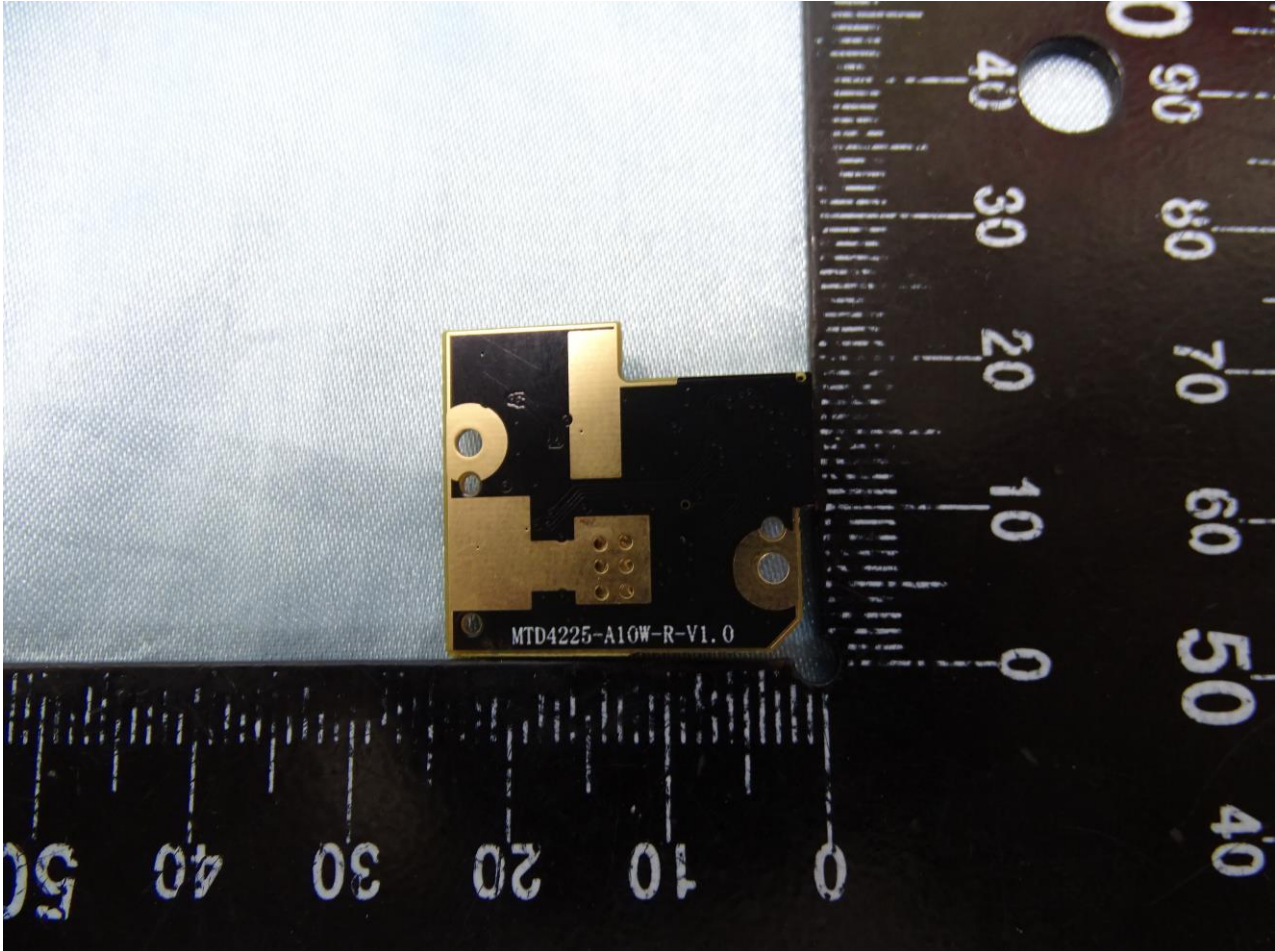

#### 4. Internal Photograph of the Host

Host: Tablet Computer (Brand Name: Acer / Model Name: A9002, ET110-31W)

Host: Tablet Computer (Brand Name: Acer / Model Name: A9002, ET110-31W)

Sample 2

Host: Tablet Computer (Brand Name: Acer / Model Name: A9002, ET110-31W)

Sample 1 & Sample 2

Host: Tablet Computer (Brand Name: Acer / Model Name: A9002, ET110-31W)

Host: Tablet Computer (Brand Name: Acer / Model Name: A9002, ET110-31W)

Host: Tablet Computer (Brand Name: Acer / Model Name: A9002, ET110-31W)

Host: Tablet Computer (Brand Name: Acer / Model Name: A9002, ET110-31W)

Host: Tablet Computer (Brand Name: Acer / Model Name: A9002, ET110-31W)

Host: Tablet Computer (Brand Name: Acer / Model Name: A9002, ET110-31W)