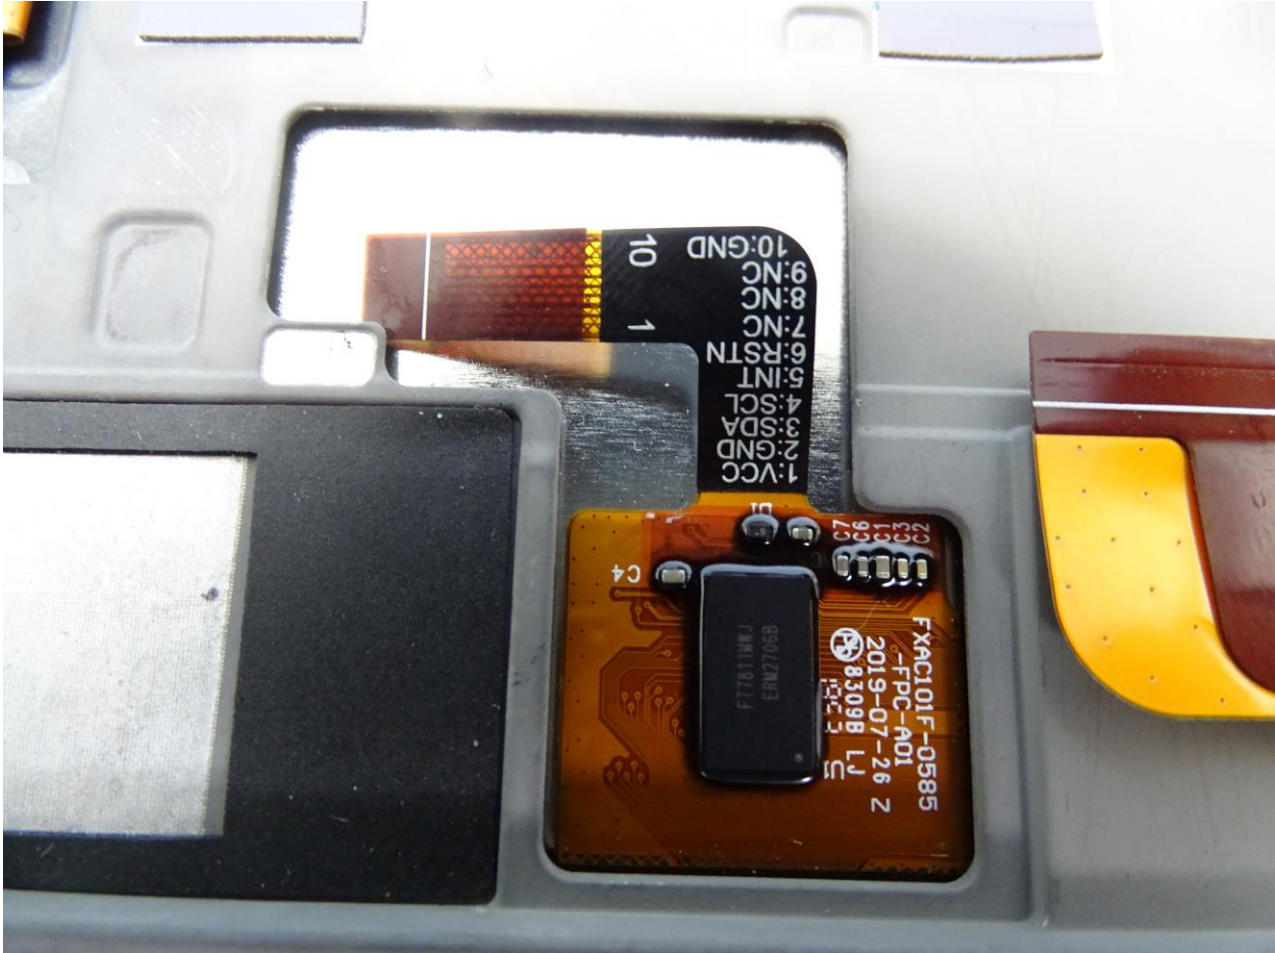

Host: Tablet Computer (Brand Name: Acer / Model Name: A9002, ET110-31W)