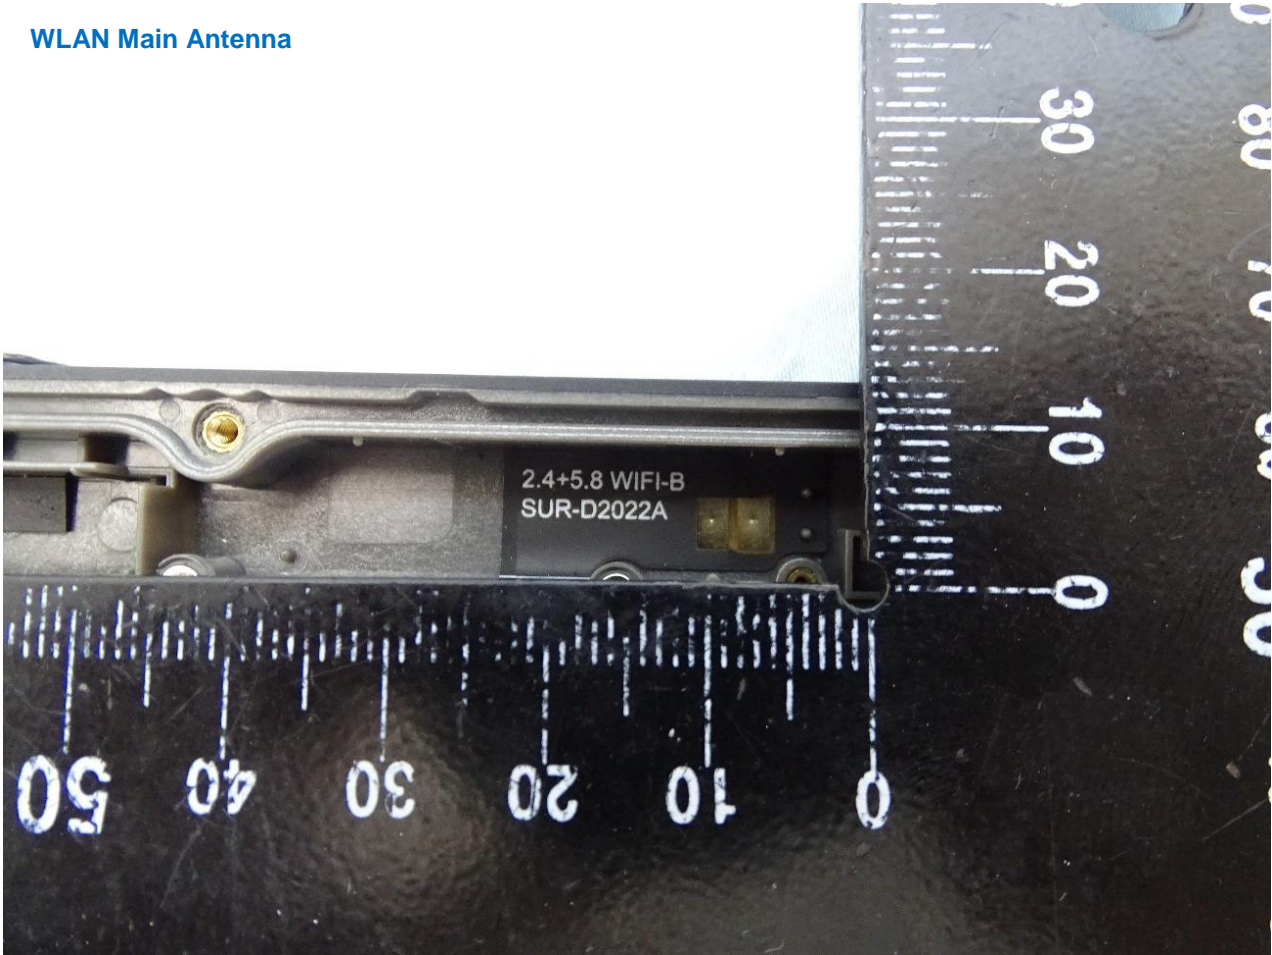

Host: Tablet Computer (Brand Name: Acer / Model Name: A9002, ET110-31W)

WLAN Main Antenna