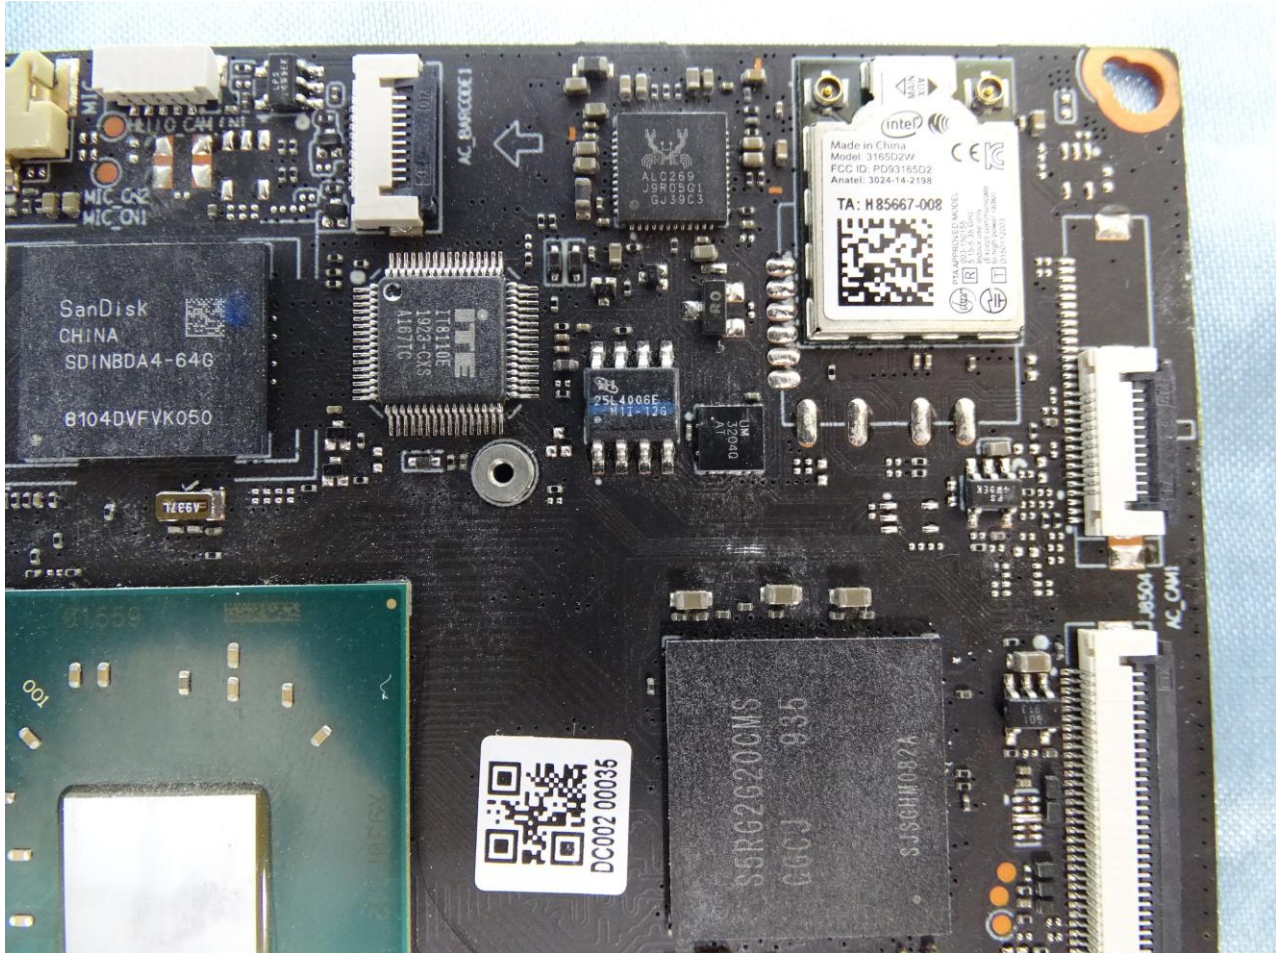

Host: Tablet Computer (Brand Name: Acer / Model Name: A9002, ET110-31W)

Host: Tablet Computer (Brand Name: Acer / Model Name: A9002, ET110-31W)

Host: Tablet Computer (Brand Name: Acer / Model Name: A9002, ET110-31W)

WLAN Main Antenna

Host: Tablet Computer (Brand Name: Acer / Model Name: A9002, ET110-31W)

WLAN Aux, Bluetooth and GPS Antenna

Host: Tablet Computer (Brand Name: Acer / Model Name: A9002, ET110-31W)

NFC Antenna