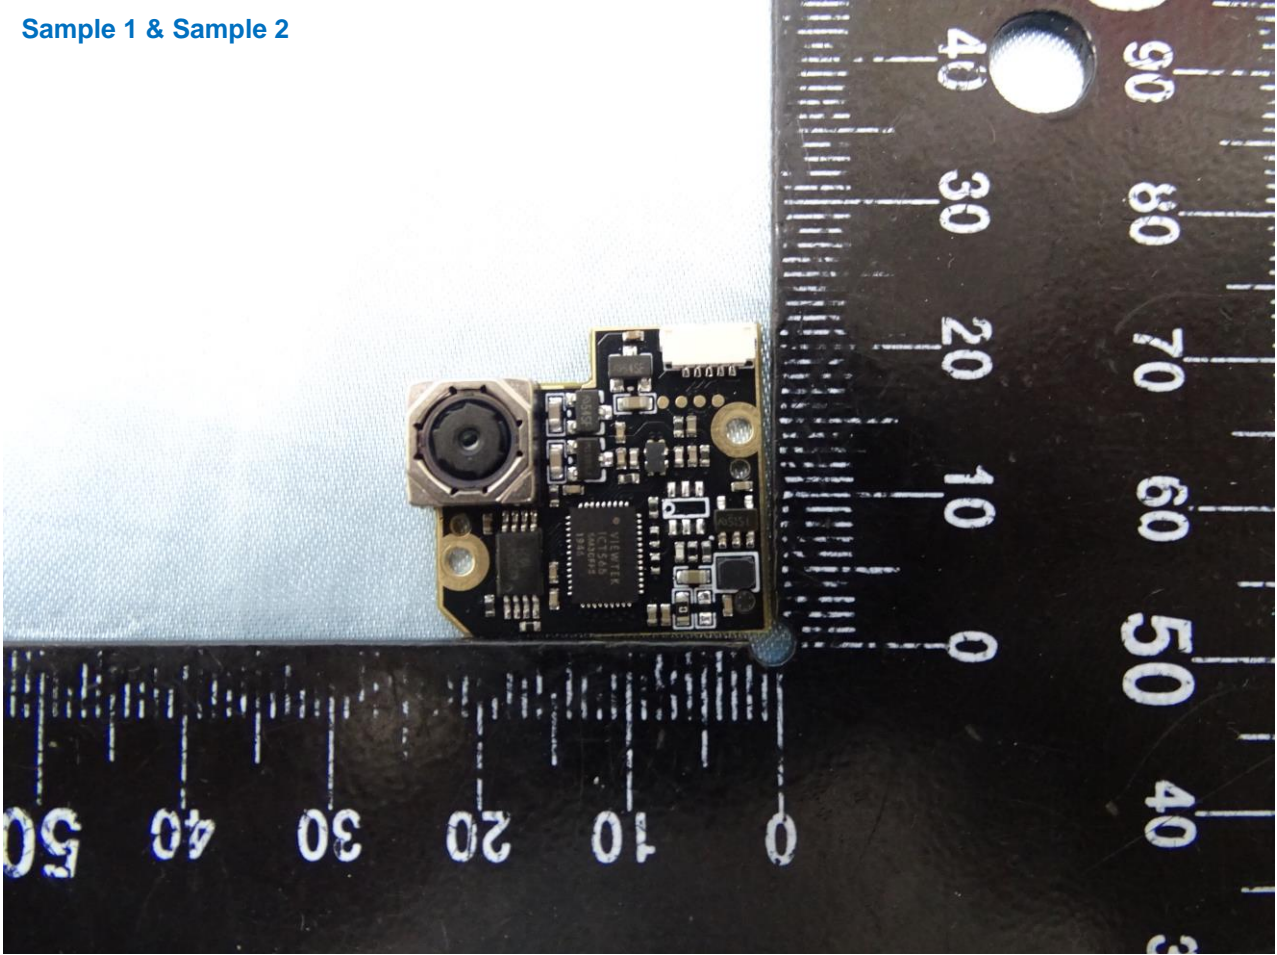

#### 4. Internal Photograph of the Host

Host: Tablet Computer (Brand Name: Acer / Model Name: A9002, ET110-31W)

Host: Tablet Computer (Brand Name: Acer / Model Name: A9002, ET110-31W)

Sample 2

Host: Tablet Computer (Brand Name: Acer / Model Name: A9002, ET110-31W)

Sample 1 & Sample 2

Host: Tablet Computer (Brand Name: Acer / Model Name: A9002, ET110-31W)

Host: Tablet Computer (Brand Name: Acer / Model Name: A9002, ET110-31W)

Host: Tablet Computer (Brand Name: Acer / Model Name: A9002, ET110-31W)

Host: Tablet Computer (Brand Name: Acer / Model Name: A9002, ET110-31W)

Host: Tablet Computer (Brand Name: Acer / Model Name: A9002, ET110-31W)

Host: Tablet Computer (Brand Name: Acer / Model Name: A9002, ET110-31W)