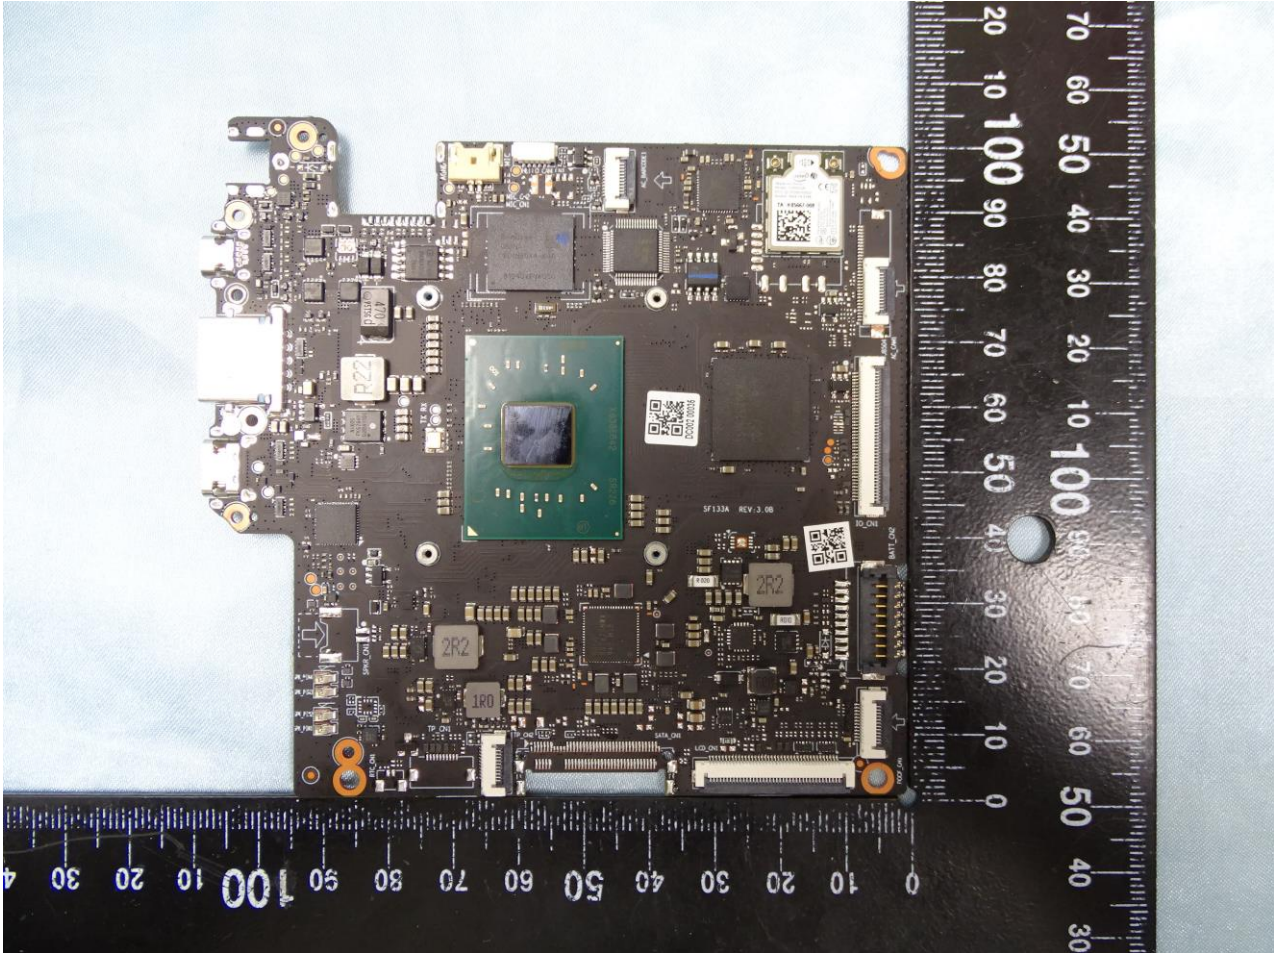

#### 4. Internal Photograph of the Host

Host: Tablet Computer (Brand Name: Acer / Model Name: A9002, ET110-31W)

Host: Tablet Computer (Brand Name: Acer / Model Name: A9002, ET110-31W)

Sample 2

Host: Tablet Computer (Brand Name: Acer / Model Name: A9002, ET110-31W)

Host: Tablet Computer (Brand Name: Acer / Model Name: A9002, ET110-31W)

Host: Tablet Computer (Brand Name: Acer / Model Name: A9002, ET110-31W)

Host: Tablet Computer (Brand Name: Acer / Model Name: A9002, ET110-31W)