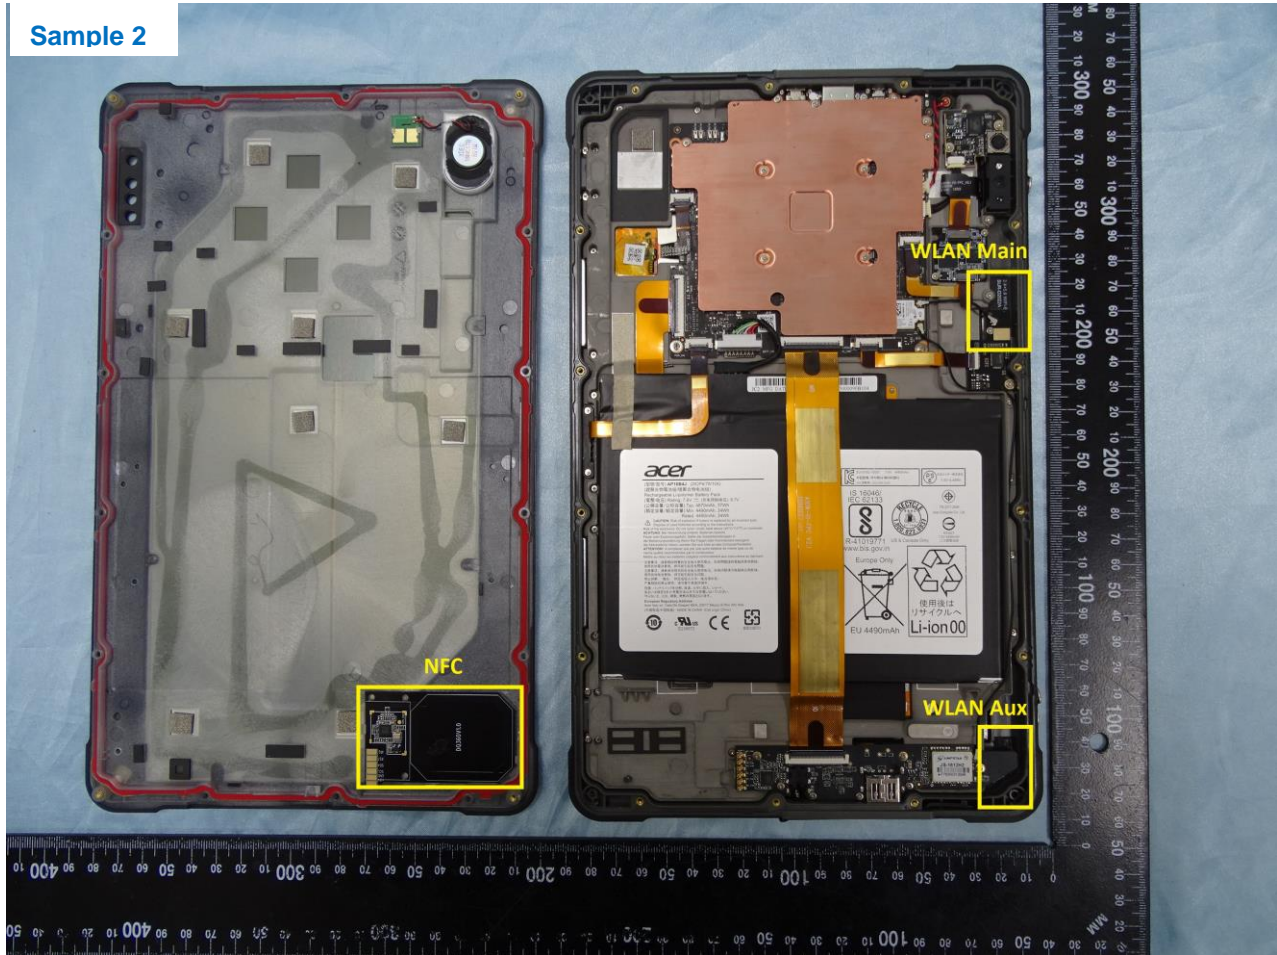

#### 4. Internal Photograph of the Host

Host: Tablet Computer (Brand Name: Acer / Model Name: A9002, ET110-31W)

Host: Tablet Computer (Brand Name: Acer / Model Name: A9002, ET110-31W)

Sample 2

Host: Tablet Computer (Brand Name: Acer / Model Name: A9002, ET110-31W)

Sample 1 & Sample 2

Host: Tablet Computer (Brand Name: Acer / Model Name: A9002, ET110-31W)

Host: Tablet Computer (Brand Name: Acer / Model Name: A9002, ET110-31W)

Host: Tablet Computer (Brand Name: Acer / Model Name: A9002, ET110-31W)

Host: Tablet Computer (Brand Name: Acer / Model Name: A9002, ET110-31W)

Host: Tablet Computer (Brand Name: Acer / Model Name: A9002, ET110-31W)

Host: Tablet Computer (Brand Name: Acer / Model Name: A9002, ET110-31W)