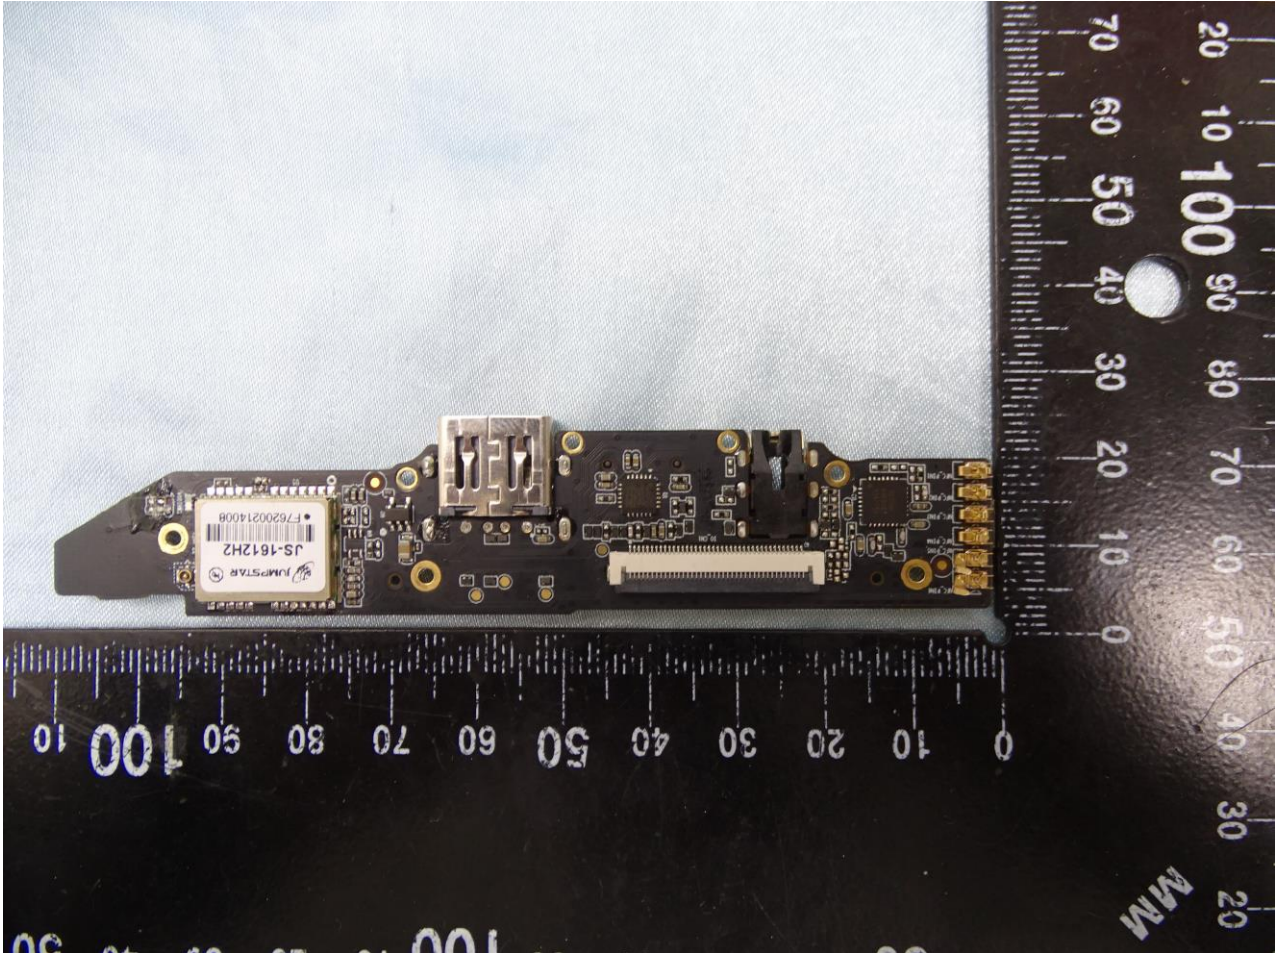

#### 4. Internal Photograph of the Host

Host: Tablet Computer (Brand Name: Acer / Model Name: A9002, ET110-31W)

Host: Tablet Computer (Brand Name: Acer / Model Name: A9002, ET110-31W)

Sample 2

Host: Tablet Computer (Brand Name: Acer / Model Name: A9002, ET110-31W)

Sample 1 & Sample 2

Host: Tablet Computer (Brand Name: Acer / Model Name: A9002, ET110-31W)

Host: Tablet Computer (Brand Name: Acer / Model Name: A9002, ET110-31W)

Host: Tablet Computer (Brand Name: Acer / Model Name: A9002, ET110-31W)

Host: Tablet Computer (Brand Name: Acer / Model Name: A9002, ET110-31W)

Host: Tablet Computer (Brand Name: Acer / Model Name: A9002, ET110-31W)

Host: Tablet Computer (Brand Name: Acer / Model Name: A9002, ET110-31W)