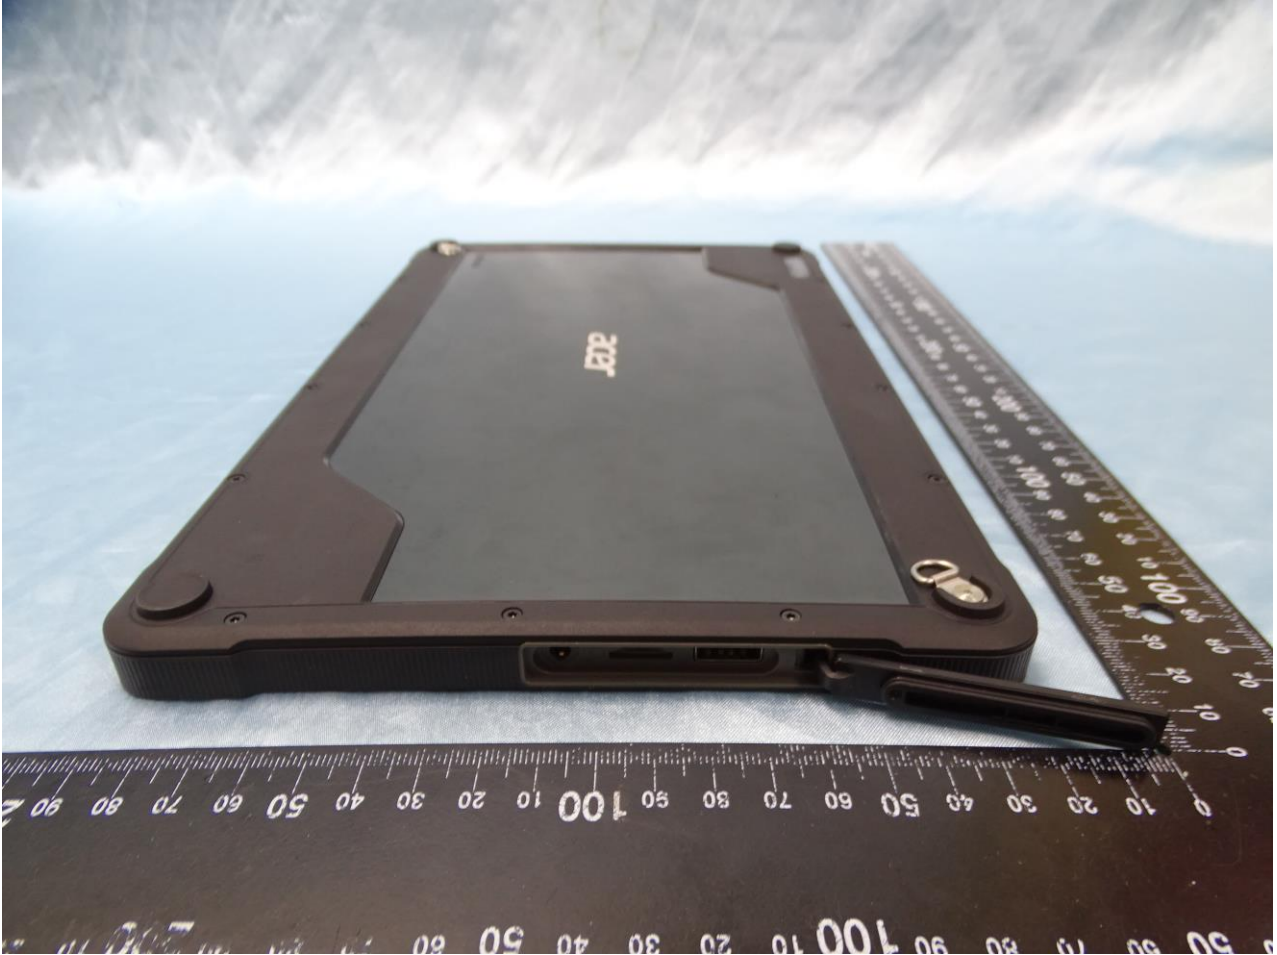

Host: Tablet Computer (Brand Name: Acer / Model Name: A9002, ET110-31W)