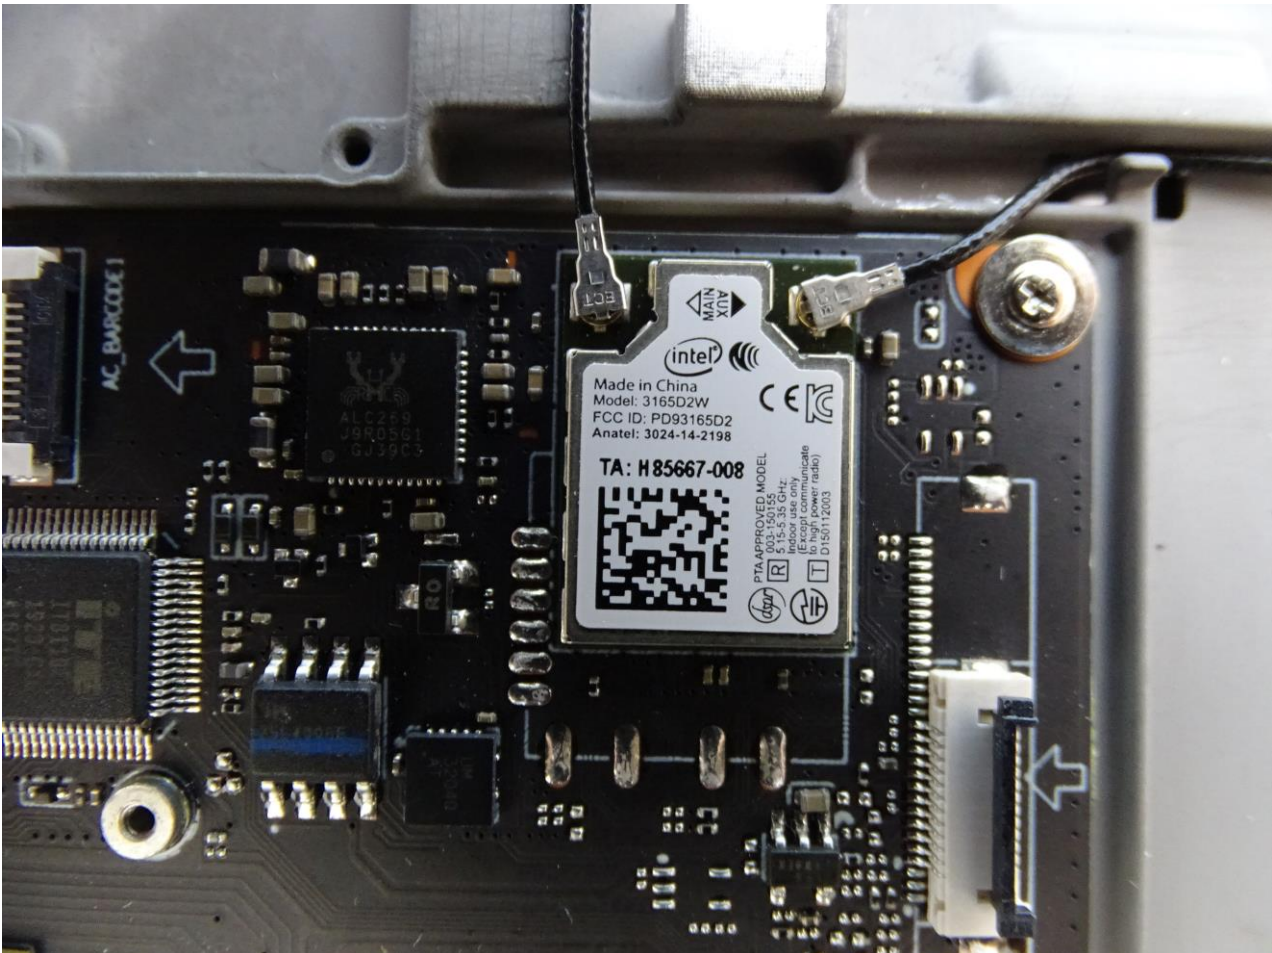

1. Photograph of the EUT

EUT: WLAN+Bluetooth module 3165D2W (Brand Name: acer / Model Name: 3165D2W)

2. External Photograph of the Host

Host: Tablet Computer (Brand Name: Acer / Model Name: A9002, ET110-31W)

Sample 1

Host: Tablet Computer (Brand Name: Acer / Model Name: A9002, ET110-31W)

Host: Tablet Computer (Brand Name: Acer / Model Name: A9002, ET110-31W)

Host: Tablet Computer (Brand Name: Acer / Model Name: A9002, ET110-31W)

Host: Tablet Computer (Brand Name: Acer / Model Name: A9002, ET110-31W)

Host: Tablet Computer (Brand Name: Acer / Model Name: A9002, ET110-31W)

Host: Tablet Computer (Brand Name: Acer / Model Name: A9002, ET110-31W)

Host: Tablet Computer (Brand Name: Acer / Model Name: A9002, ET110-31W)

Host: Tablet Computer (Brand Name: Acer / Model Name: A9002, ET110-31W)

Sample 2

Host: Tablet Computer (Brand Name: Acer / Model Name: A9002, ET110-31W)