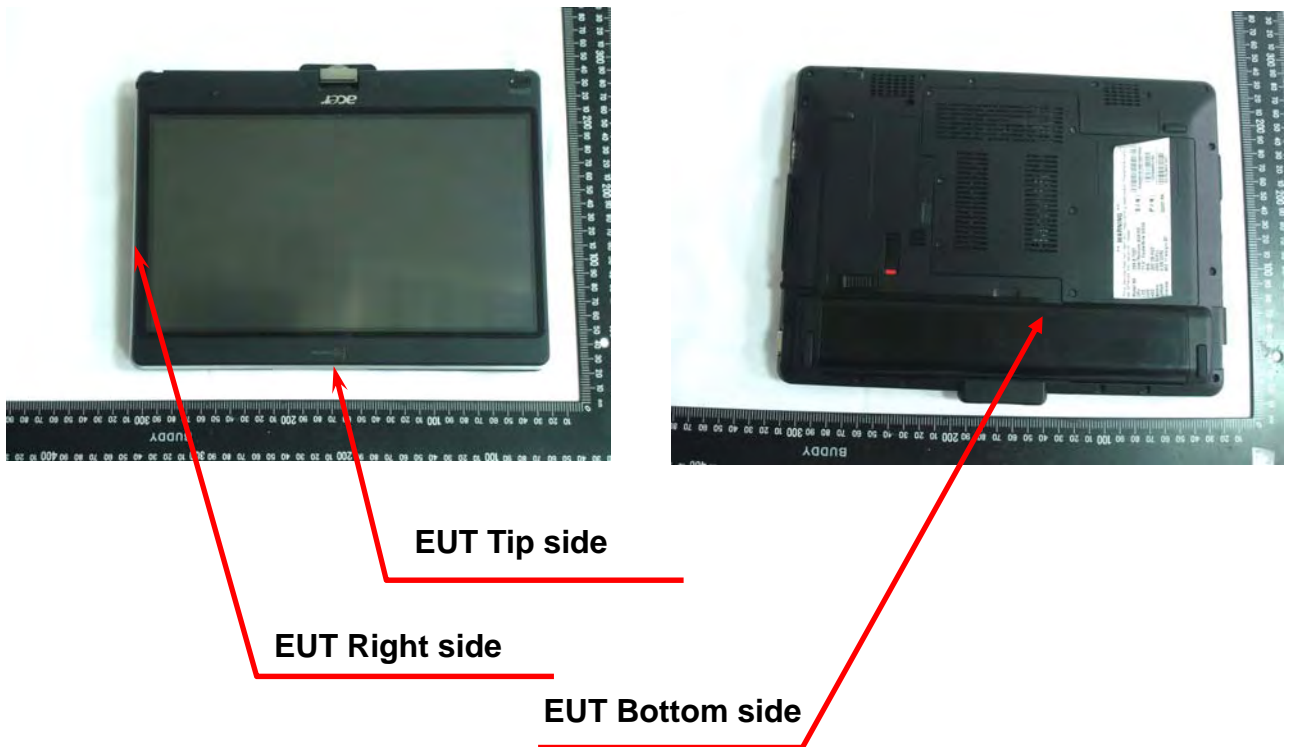

SAR Test Setup Photographs

EUT Setup up Photo

Body Setup

Figure 1. Body SAR Test Setup (Flat Section)_ Tablet Mode LCD Tip Close Body

Figure 2. Body SAR Test Setup (Flat Section) _Tablet Mode Bottom Close Body

EUT Bottom side

Figure 3. Body SAR Test Setup (Flat Section)_ Tablet Mode LCD Right side Close Body