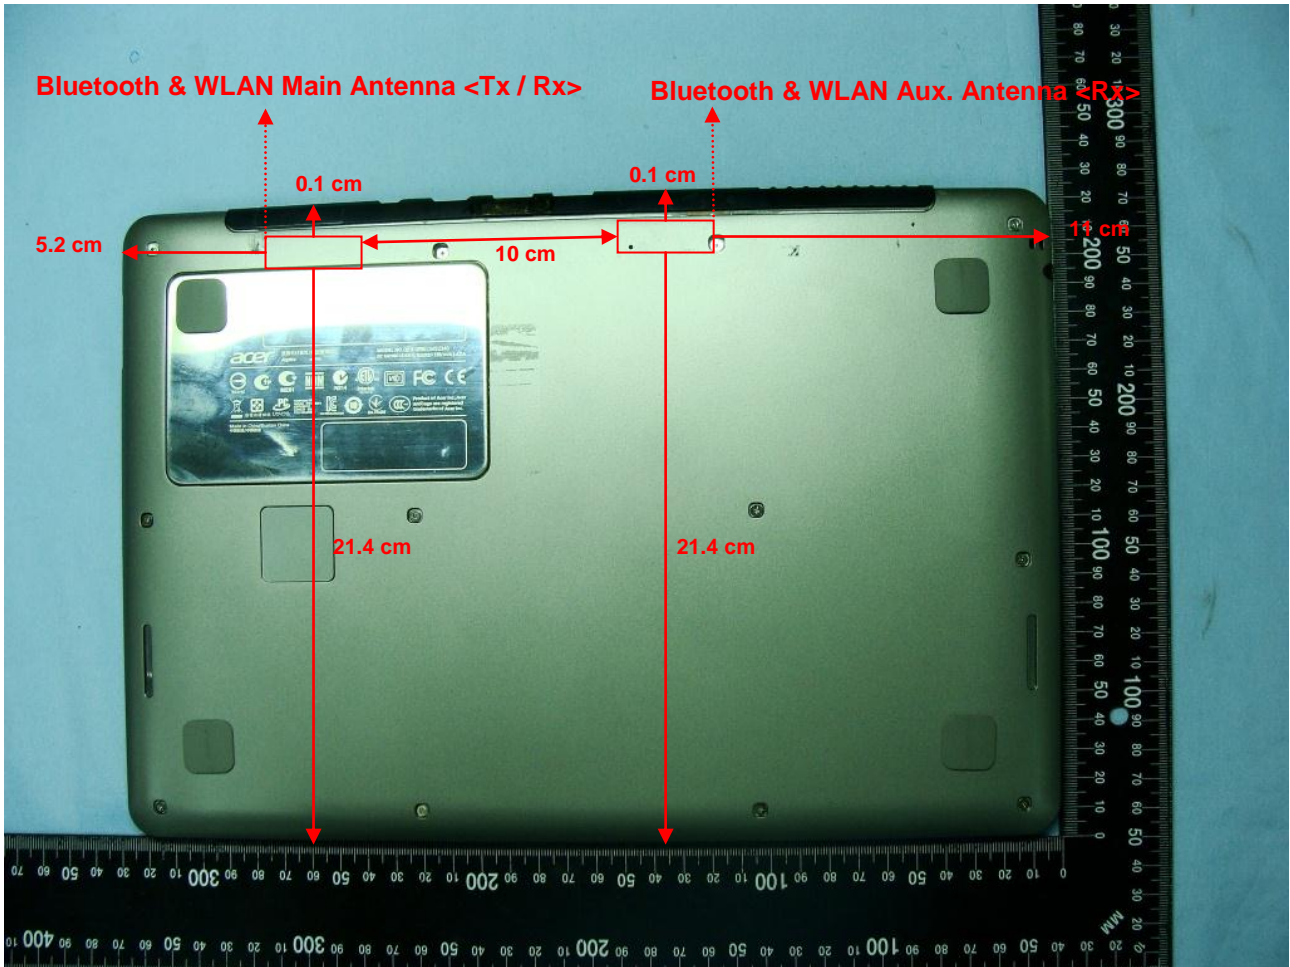

Brand Name: Acer / Model Name: MS2346 /  
Marketing Name: Aspire S3, Aspire S3 series

Antenna Location	Length	Width
Bluetooth & WLAN Main Antenna <Tx / Rx>	3.0 cm	1.5 cm
Bluetooth & WLAN Aux. Antenna <RX>	3.0 cm	1.5 cm