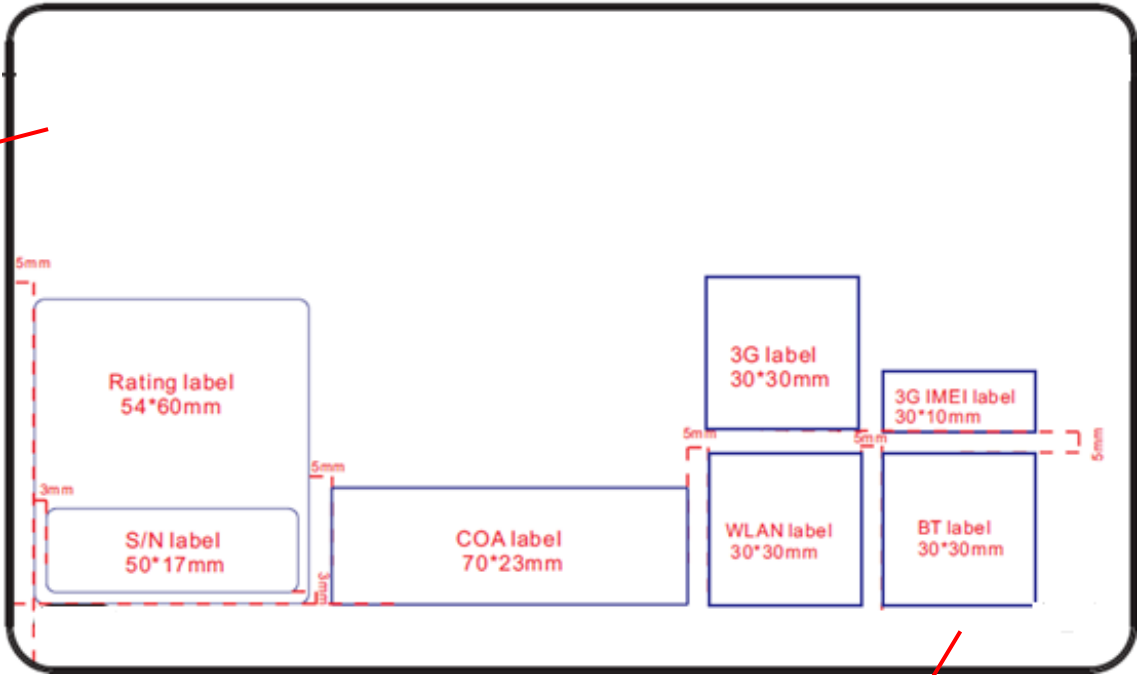

Bottom of EUT

Label Location