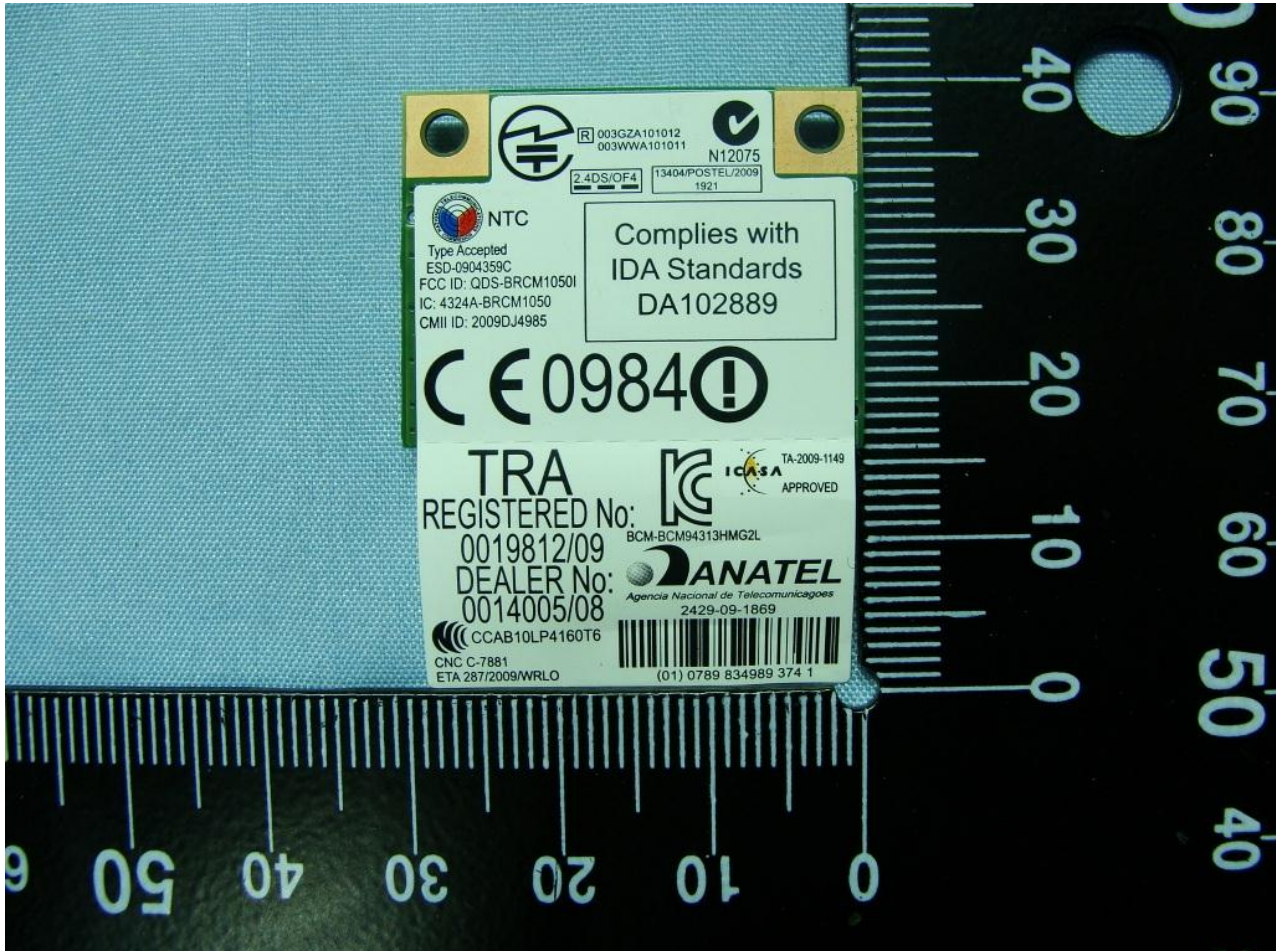

3. Internal Photograph of EUT

Brand Name: Acer / Model Name: BCM94313HMG2L

Brand Name: Acer / Model Name: BCM94313HMG2L

WLAN Module

Brand Name: Acer / Model Name: BCM94313HMG2L

Brand Name: Acer / Model Name: BCM94313HMG2L

Bluetooth Module

Brand Name: Acer / Model Name: BCM94313HMG2L

Brand Name: Acer / Model Name: BCM94313HMG2L

Brand Name: Acer / Model Name: BCM94313HMG2L

WWAN Aux. Antenna <Rx>

Brand Name: Acer / Model Name: BCM94313HMG2L