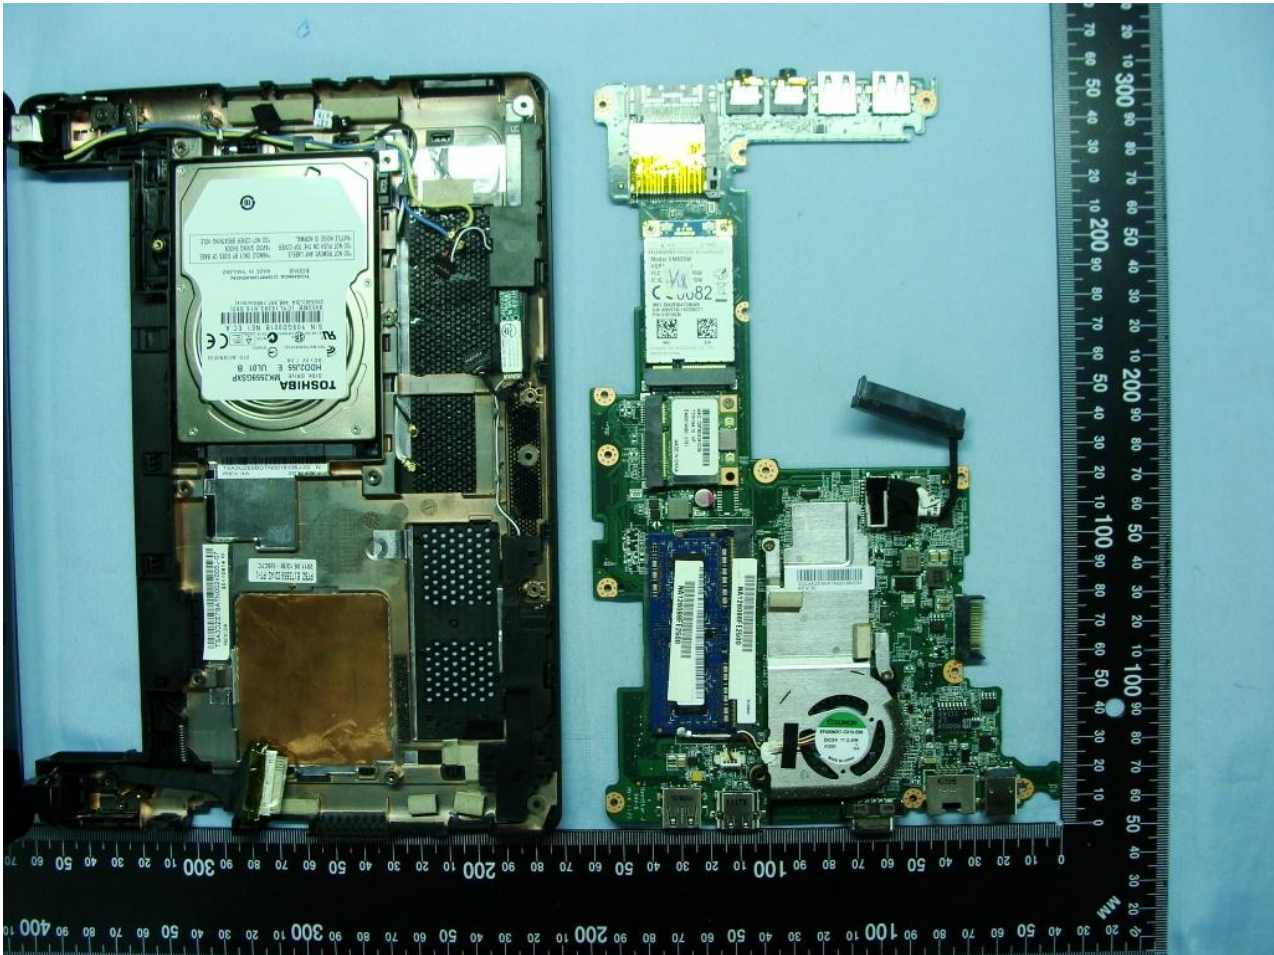

3. Internal Photograph of EUT

Brand Name: Acer / Model Name: BCM94313HMG2L

Brand Name: Acer / Model Name: BCM94313HMG2L

WLAN Module

Brand Name: Acer / Model Name: BCM94313HMG2L

Brand Name: Acer / Model Name: BCM94313HMG2L

Bluetooth Module

Brand Name: Acer / Model Name: BCM94313HMG2L

Brand Name: Acer / Model Name: BCM94313HMG2L

Brand Name: Acer / Model Name: BCM94313HMG2L

WWAN Aux. Antenna <Rx>

Brand Name: Acer / Model Name: BCM94313HMG2L

Brand Name: Acer / Model Name: BCM94313HMG2L

WLAN Aux. Antenna <Tx / Rx>