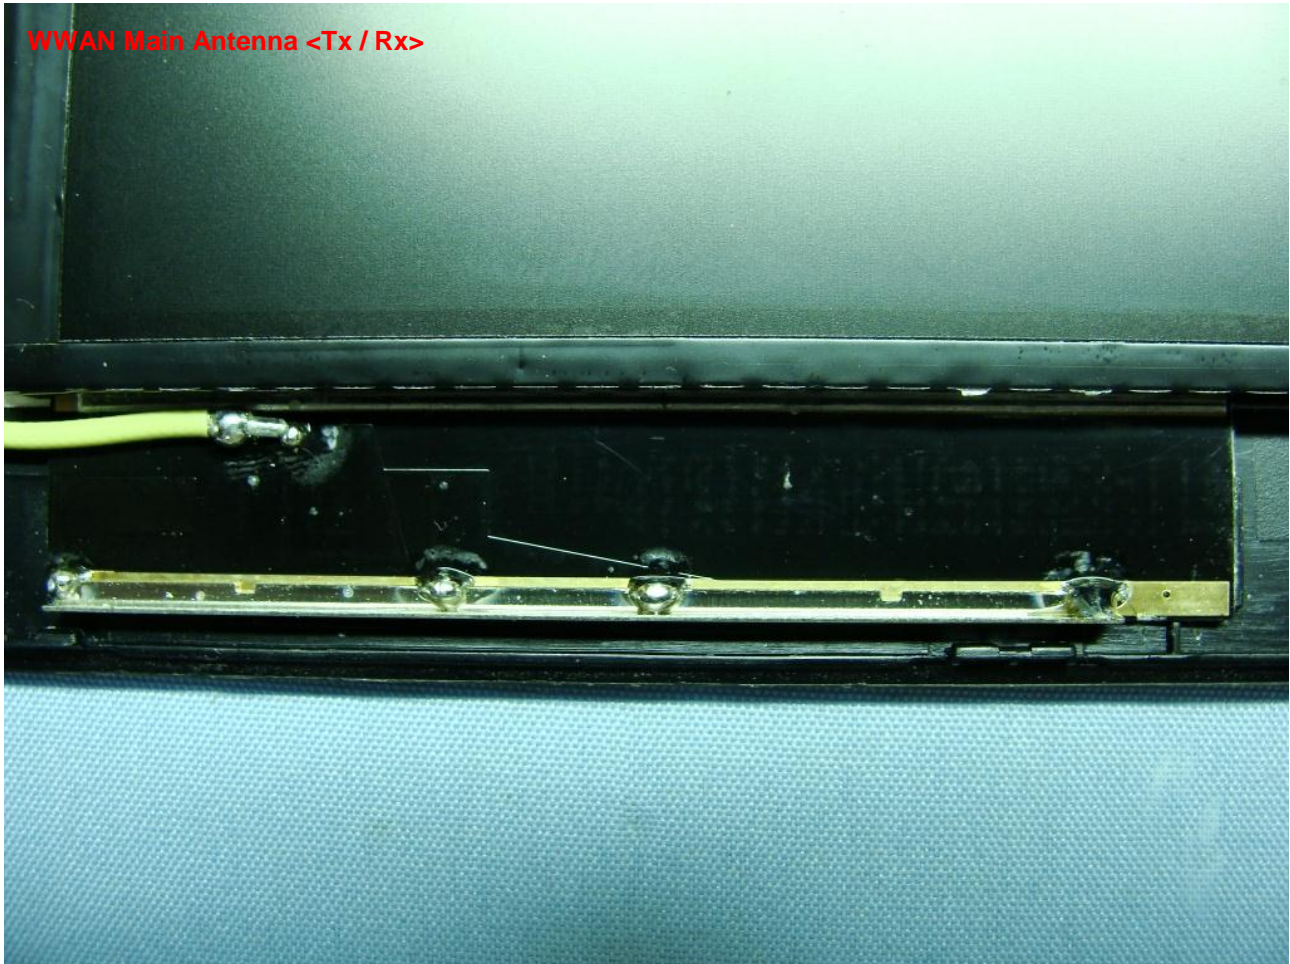

Brand Name: Acer / Model Name: BCM94313HMG2L