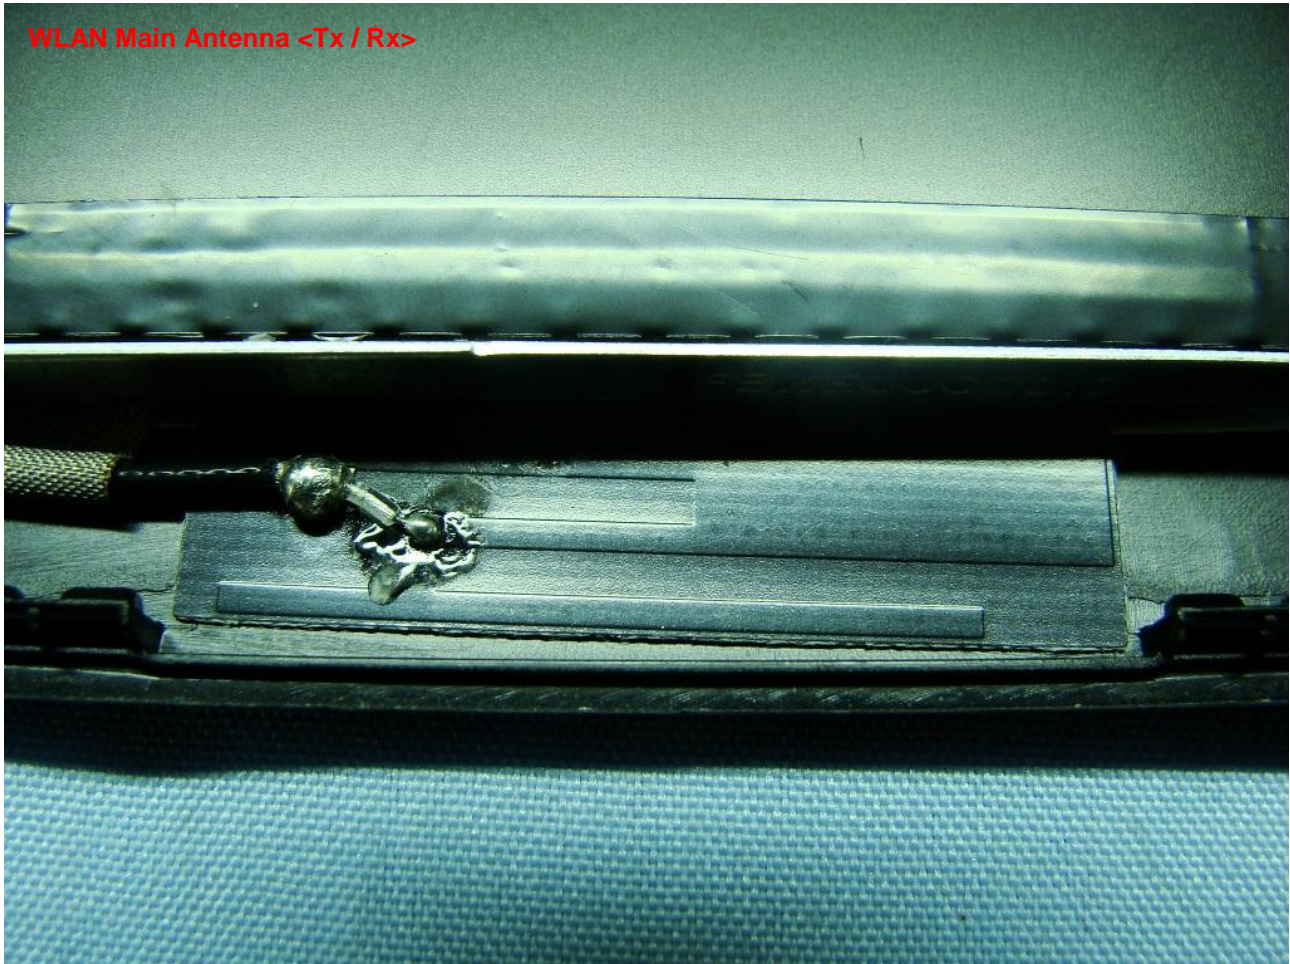

Brand Name: Acer / Model Name: BCM94313HMG2L