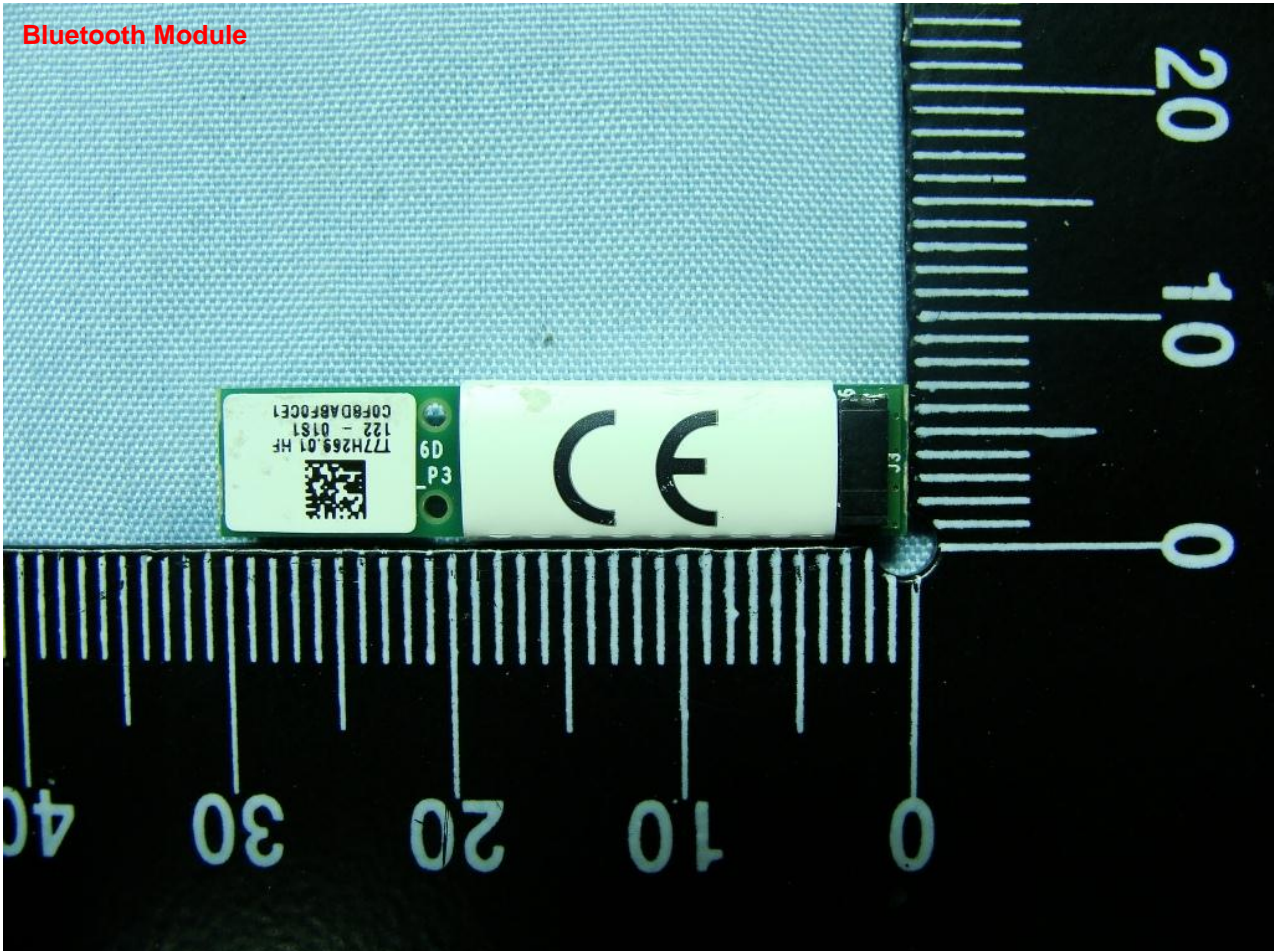

Brand Name: Acer / Model Name: BCM94313HMG2L

Bluetooth Module