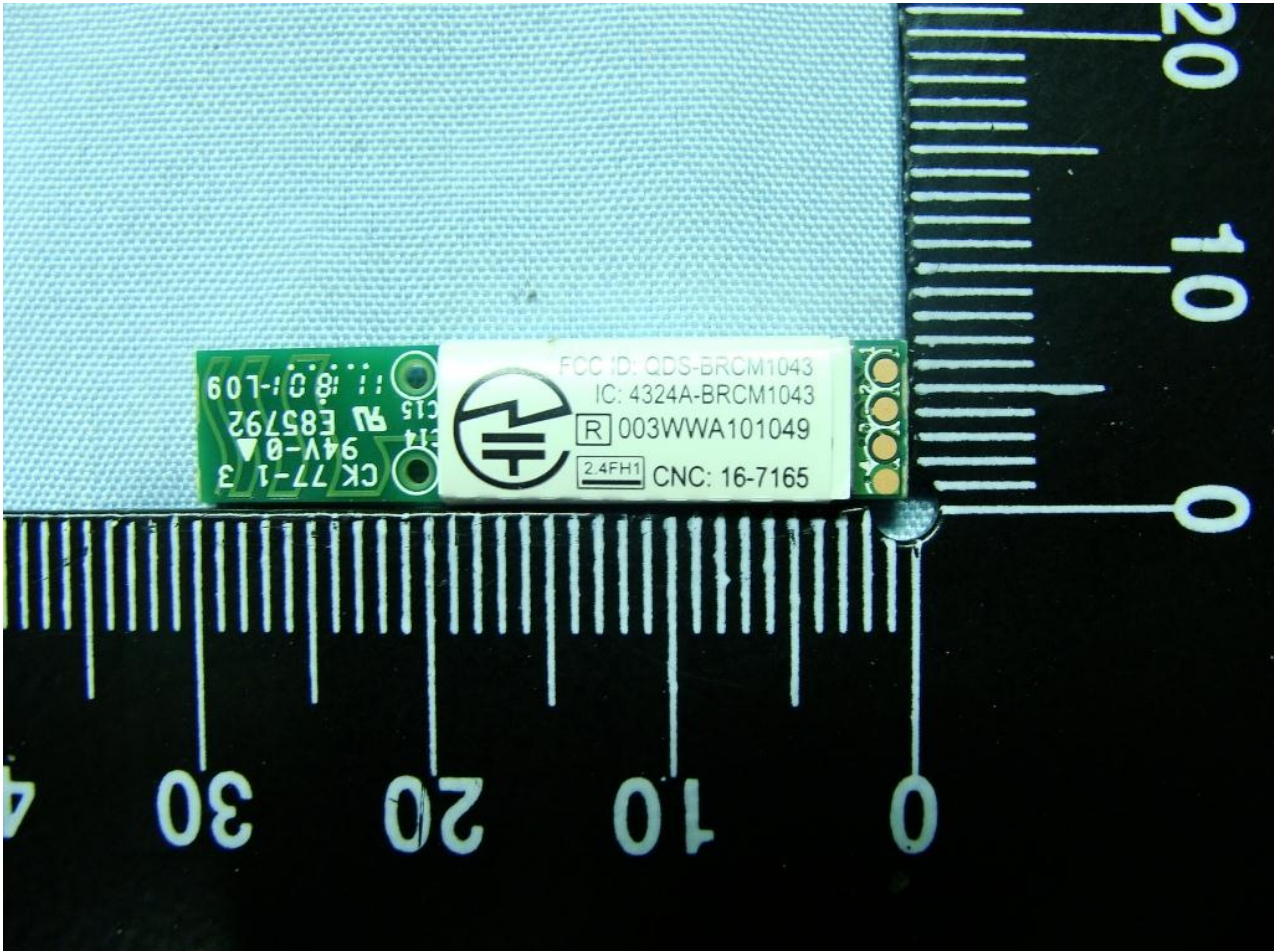

3. Internal Photograph of EUT

Brand Name: Acer / Model Name: BCM94313HMG2L

Brand Name: Acer / Model Name: BCM94313HMG2L

WLAN Module

Brand Name: Acer / Model Name: BCM94313HMG2L

Brand Name: Acer / Model Name: BCM94313HMG2L

Bluetooth Module

Brand Name: Acer / Model Name: BCM94313HMG2L

Brand Name: Acer / Model Name: BCM94313HMG2L

Brand Name: Acer / Model Name: BCM94313HMG2L

WWAN Aux. Antenna <Rx>

Brand Name: Acer / Model Name: BCM94313HMG2L

Brand Name: Acer / Model Name: BCM94313HMG2L

WLAN Aux. Antenna <Tx / Rx>