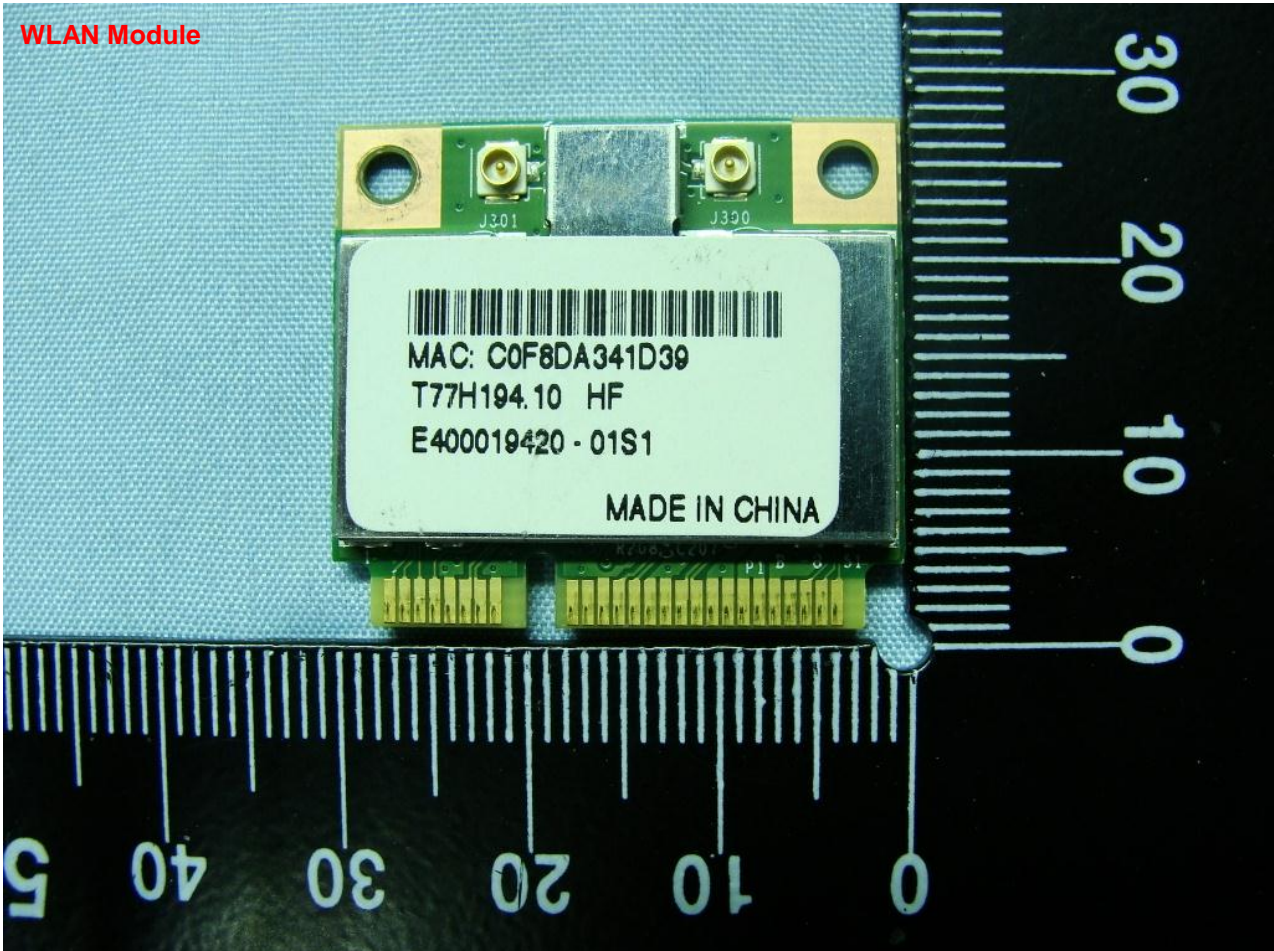

3. Internal Photograph of EUT

Brand Name: Acer / Model Name: BCM94313HMG2L

Brand Name: Acer / Model Name: BCM94313HMG2L

WLAN Module

Brand Name: Acer / Model Name: BCM94313HMG2L

Brand Name: Acer / Model Name: BCM94313HMG2L

Bluetooth Module

Brand Name: Acer / Model Name: BCM94313HMG2L

Brand Name: Acer / Model Name: BCM94313HMG2L

Brand Name: Acer / Model Name: BCM94313HMG2L

WWAN Aux. Antenna <Rx>

Brand Name: Acer / Model Name: BCM94313HMG2L

Brand Name: Acer / Model Name: BCM94313HMG2L

WLAN Aux. Antenna <Tx / Rx>