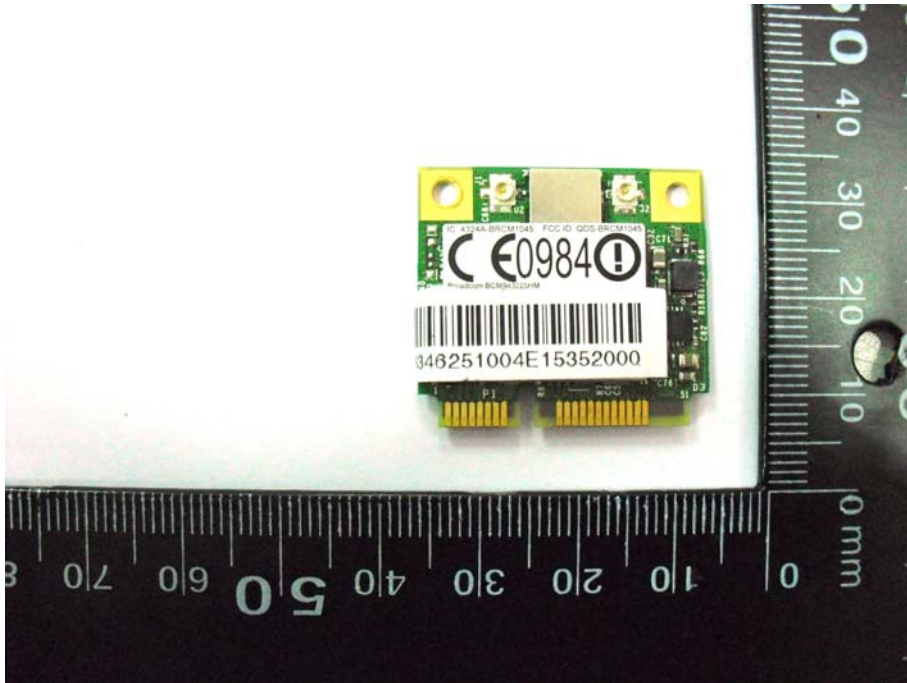

Internal Photos

Model Name: BCM943225HM

FCC ID: HLZ-BRCM1045

IC ID: 1754F-BRCM1045

EUT Photo _ 1 of 2

EUT Photo _ 2 of 2