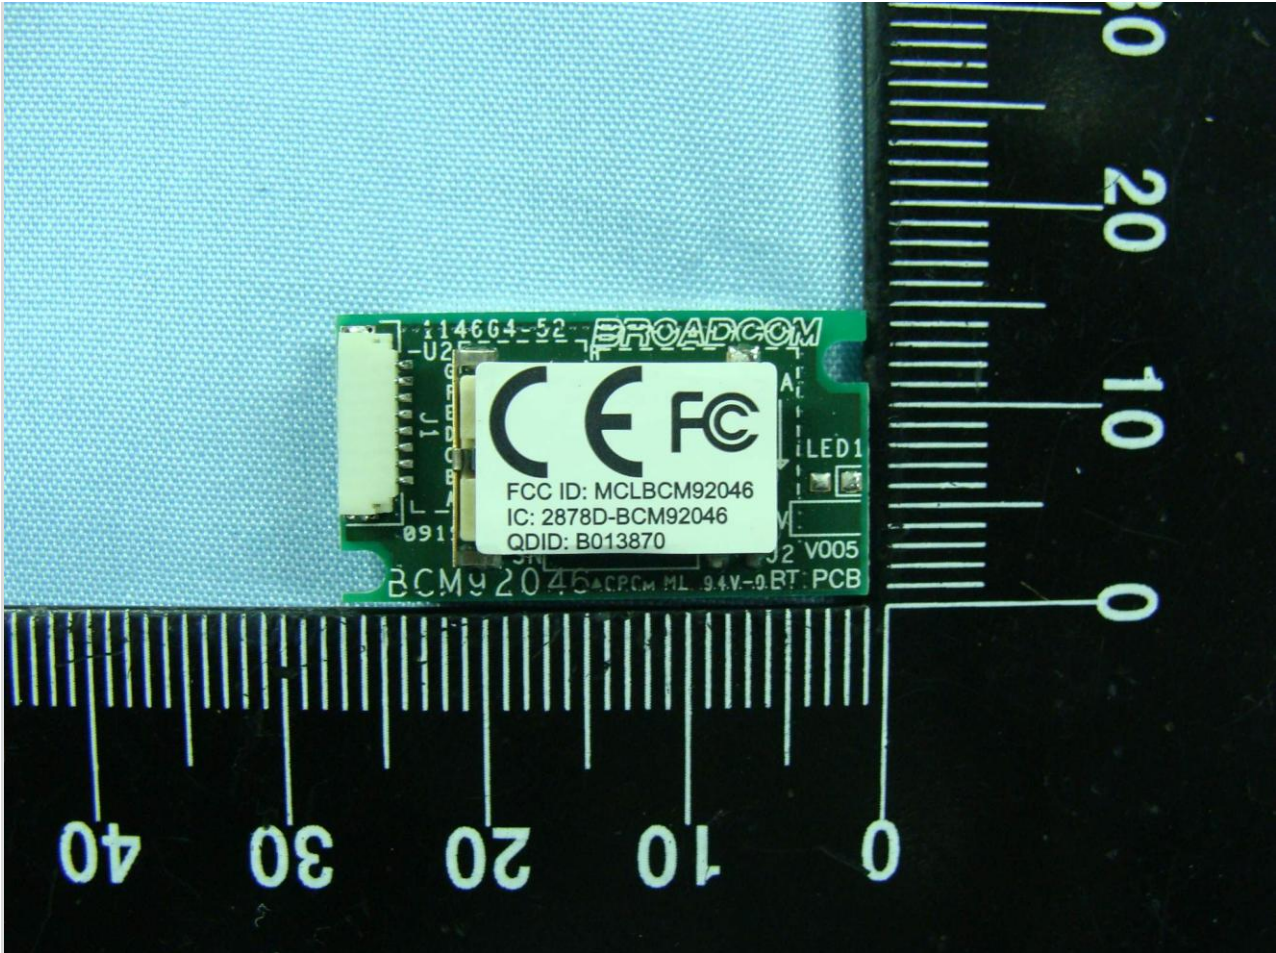

Bluetooth Module

Host: Notebook Computer (Acer, Gateway, PackardBell / NAV50, NAV60)