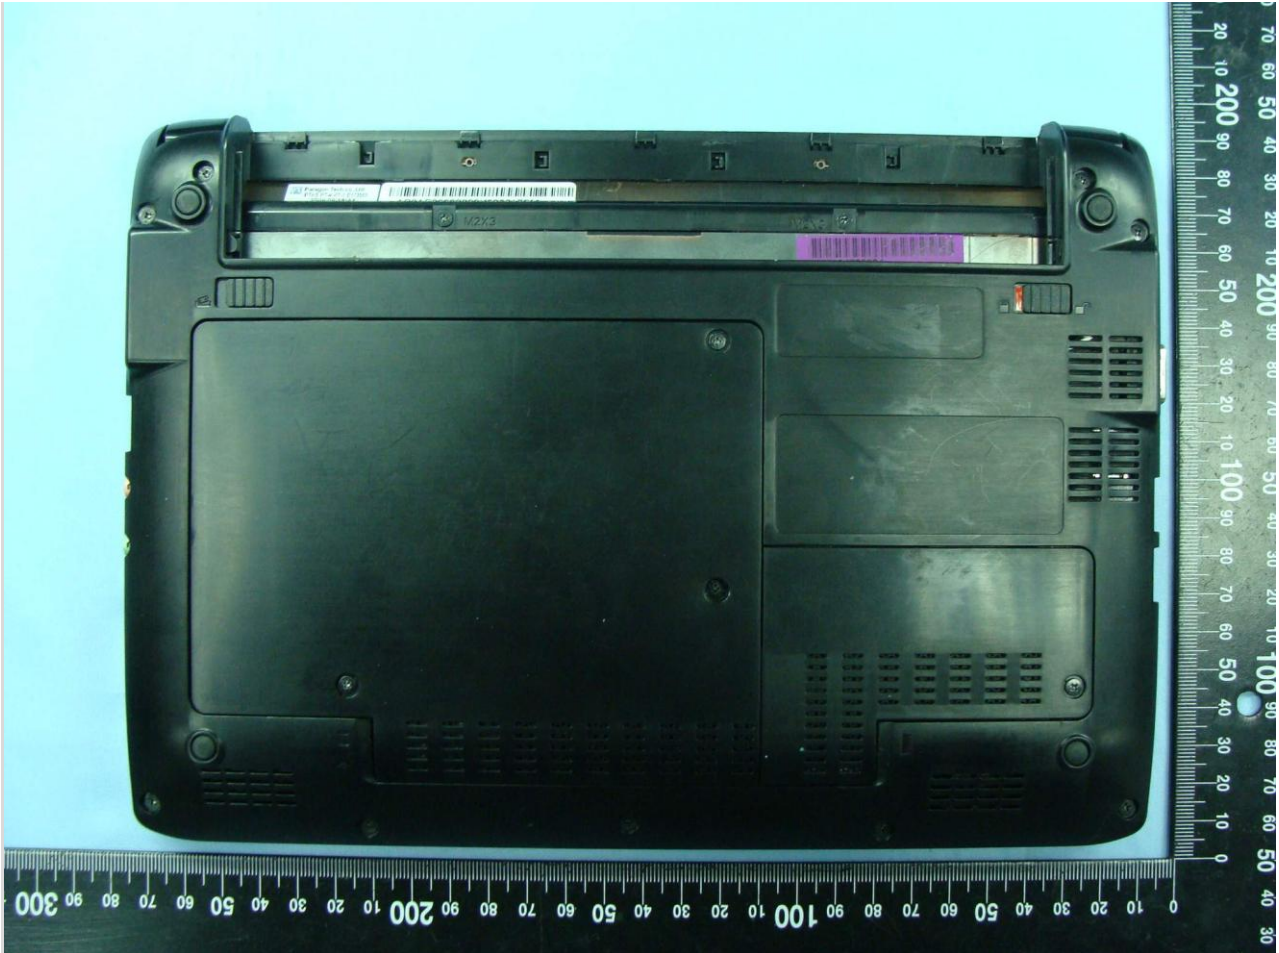

Host: Notebook Computer (Acer, Gateway, PackardBell / NAV50, NAV60)