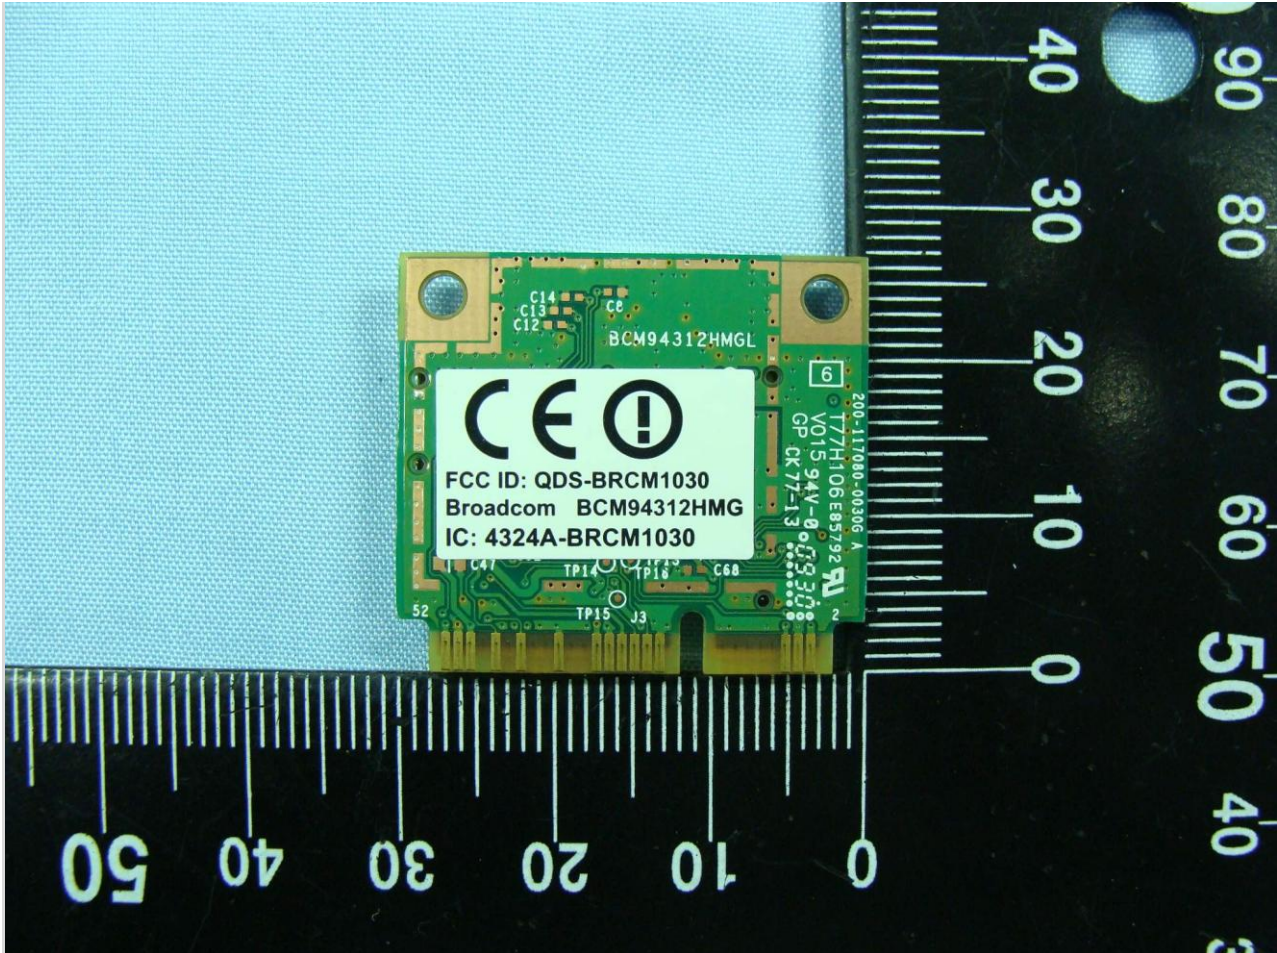

1. Photograph of the EUT

EUT: WLAN module (Acer, Gateway, PackardBell / BCM94312HMG)

EUT: WLAN module (Acer, Gateway, PackardBell / BCM94312HMG)

2. External Photograph of the Host

Host: Notebook Computer (Acer, Gateway, PackardBell / NAV50, NAV60)