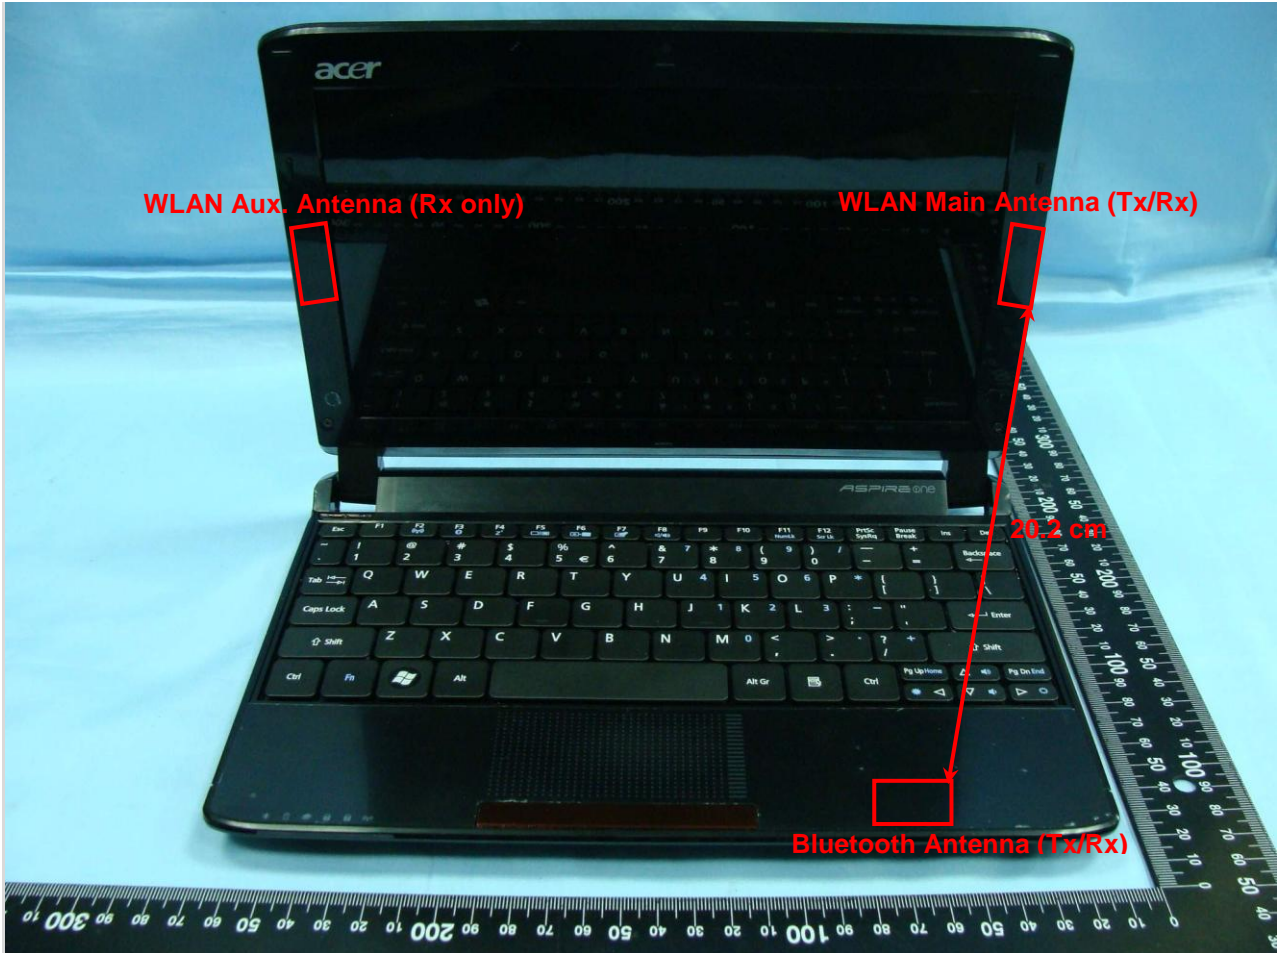

Host: Notebook Computer (Acer, Gateway, PackardBell / NAV50, NAV60)