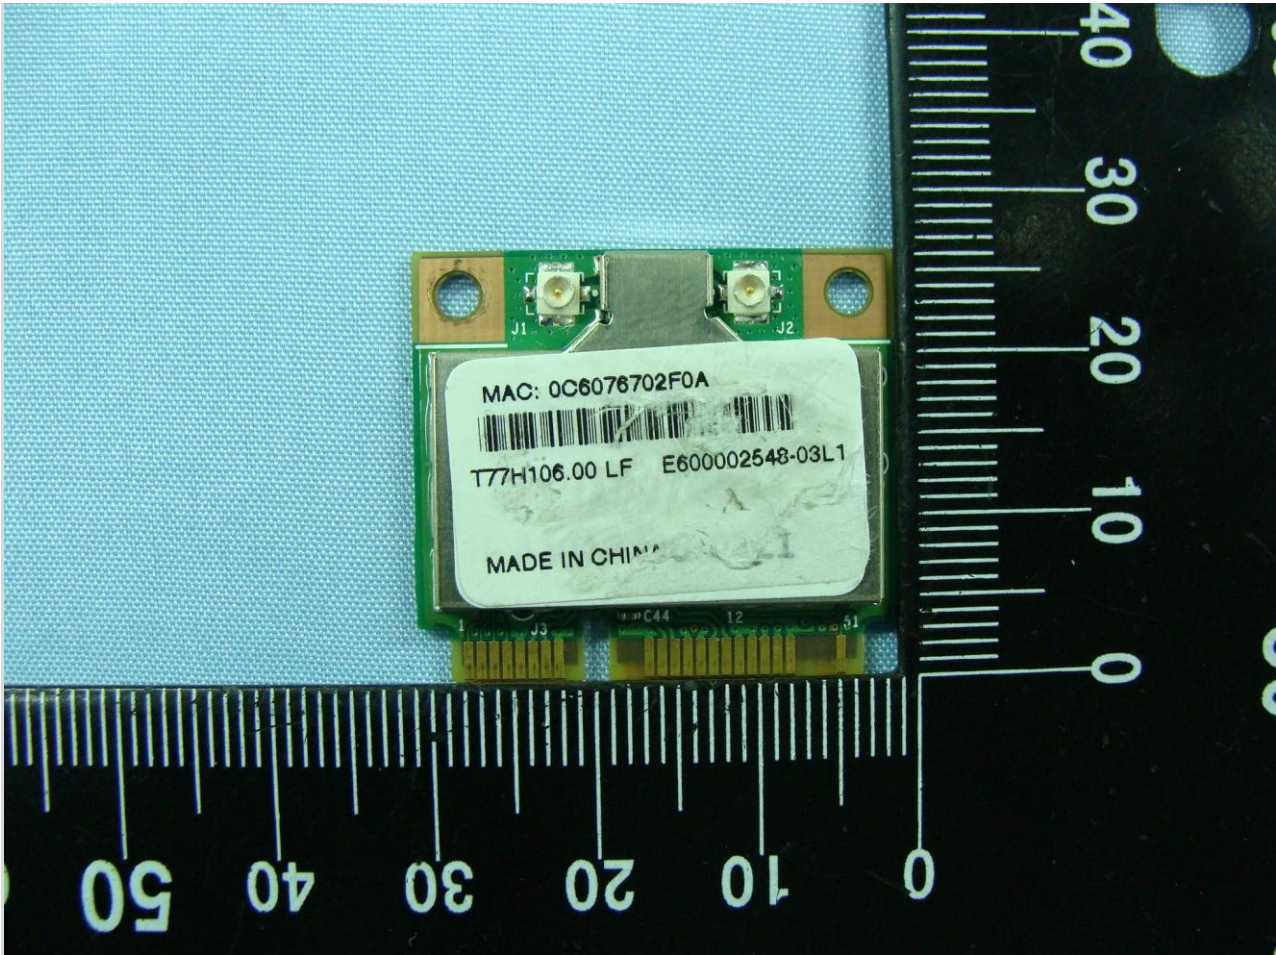

1. Photograph of the EUT

EUT: WLAN module (Acer, Gateway, PackardBell / BCM94312HMG)

EUT: WLAN module (Acer, Gateway, PackardBell / BCM94312HMG)

2. External Photograph of the Host

Host: Notebook Computer (Acer, Gateway, PackardBell / NAV50, NAV60)