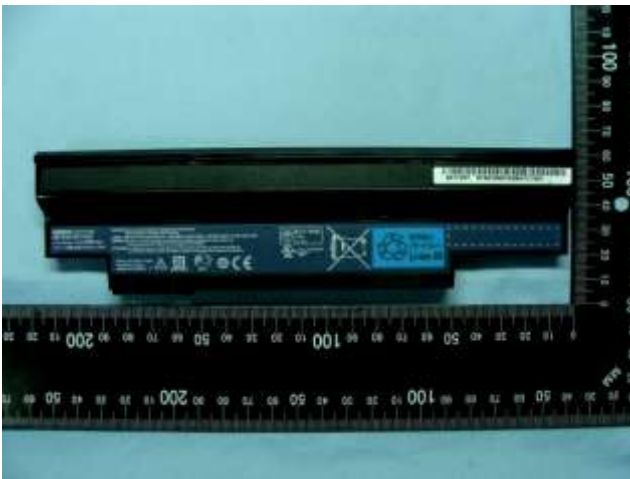

Appendix D. Product Photos

DUT: WLAN Module (Brand Name: Acer, Gateway, PackardBell / Model Name: BCM94312HMG)

Host: Notebook Computer (Brand Name: Acer, Gateway, PackardBell / Model Name: NAV50, NAV60)

Appendix E. Test Setup Photos

Bottom of the Host with Phantom 0 cm Gap

Note: The DUT was integrated into the host (Notebook Computer) during the test.