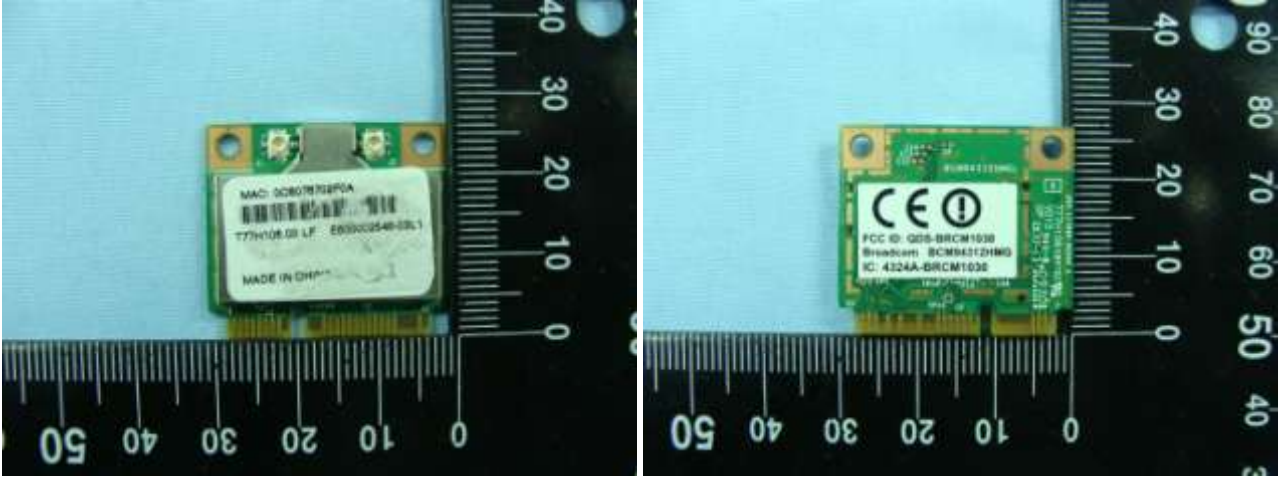

Appendix D. Product Photos

DUT: WLAN Module (Brand Name: Acer, Gateway, PackardBell / Model Name: BCM94312HMG)

Host: Notebook Computer (Brand Name: Acer, Gateway, PackardBell / Model Name: NAV50, NAV60)

Appendix E. Test Setup Photos

Bottom of the Host with Phantom 0 cm Gap

Note: The DUT was integrated into the host (Notebook Computer) during the test.