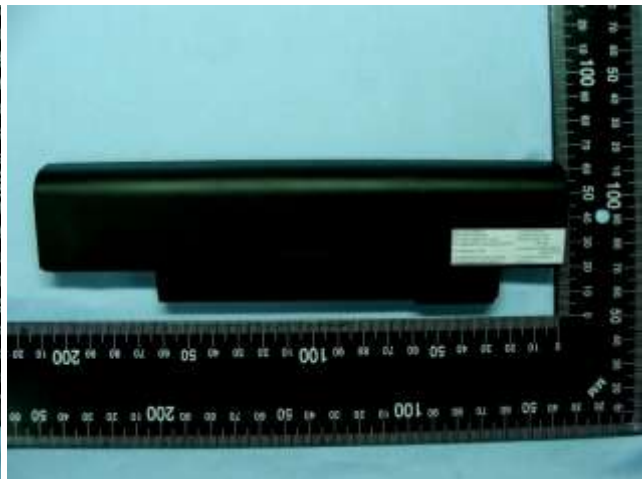

Appendix D. Product Photos

DUT: WLAN Module (Brand Name: Acer, Gateway, PackardBell / Model Name: BCM94312HMG)

Host: Notebook Computer (Brand Name: Acer, Gateway, PackardBell / Model Name: NAV50, NAV60)

Appendix E. Test Setup Photos

Bottom of the Host with Phantom 0 cm Gap

Note: The DUT was integrated into the host (Notebook Computer) during the test.