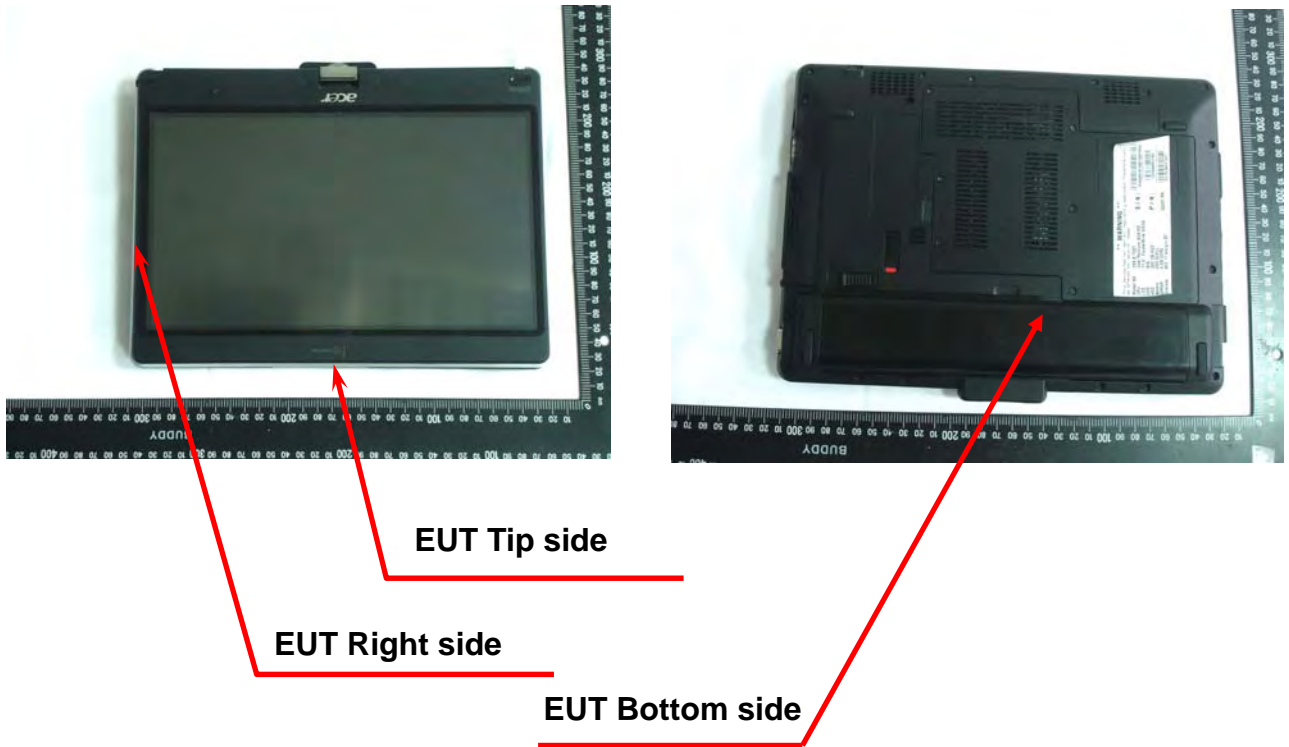

SAR Test Setup Photographs

EUT Setup up Photo

Body Setup

Figure 1. Body SAR Test Setup (Flat Section)_ Tablet Mode LCD Tip Close Body

Figure 2. Body SAR Test Setup (Flat Section) _Tablet Mode Bottom Close Body

Figure 3. Body SAR Test Setup (Flat Section)_ Tablet Mode LCD Right side Close Body