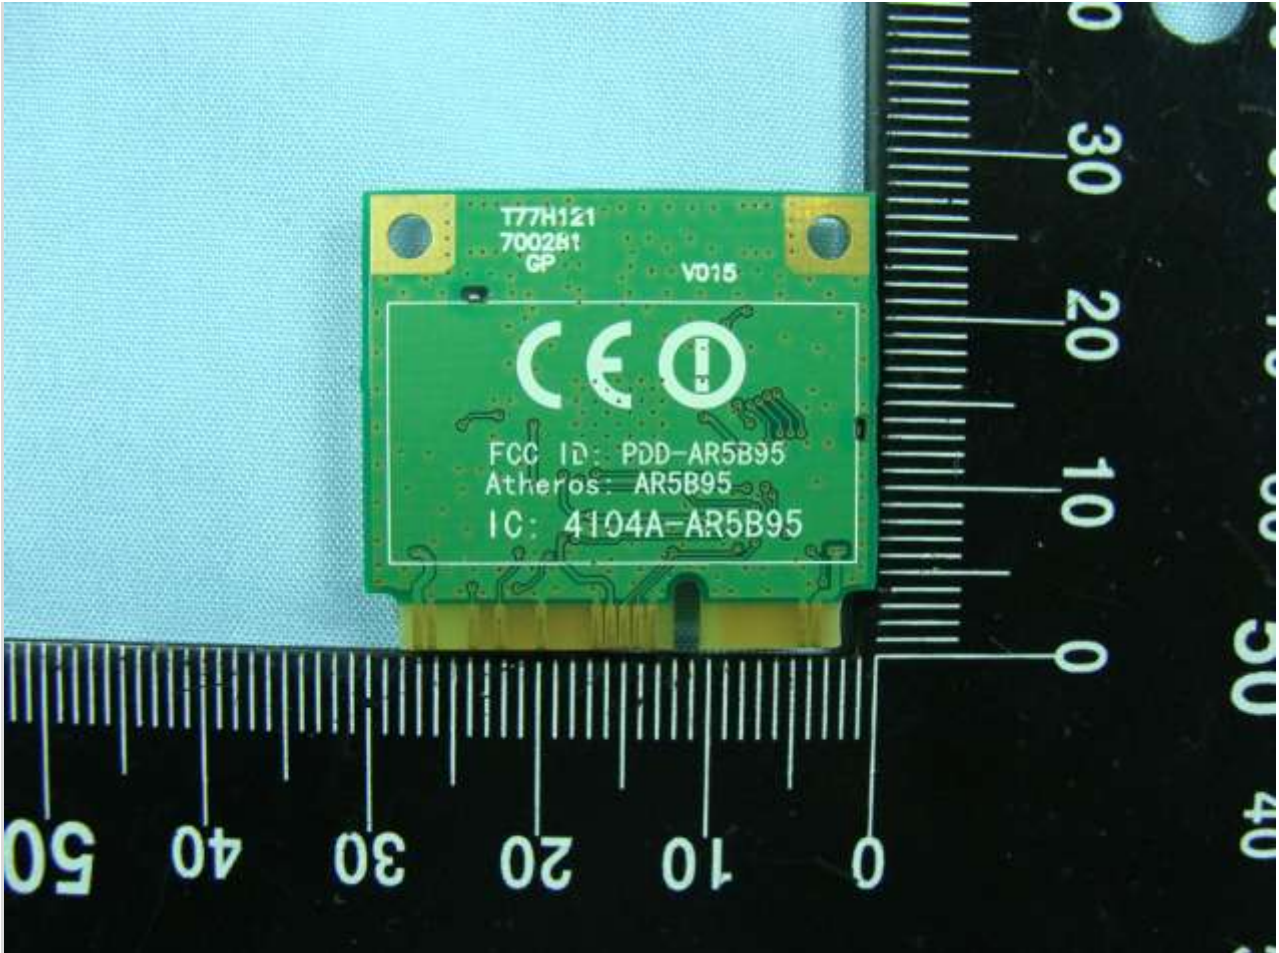

1. Photograph of the EUT

EUT: WLAN module (Acer, Gateway, PackardBell / AR5B95)

EUT: WLAN module (Acer, Gateway, PackardBell / AR5B95)

## 2. External Photograph of the Host

Host: Notebook Computer (Acer, Gateway, PackardBell / NAV50, NAV60)

Host: Notebook Computer (Acer, Gateway, PackardBell / NAV50, NAV60)

Host: Notebook Computer (Acer, Gateway, PackardBell / NAV50, NAV60)