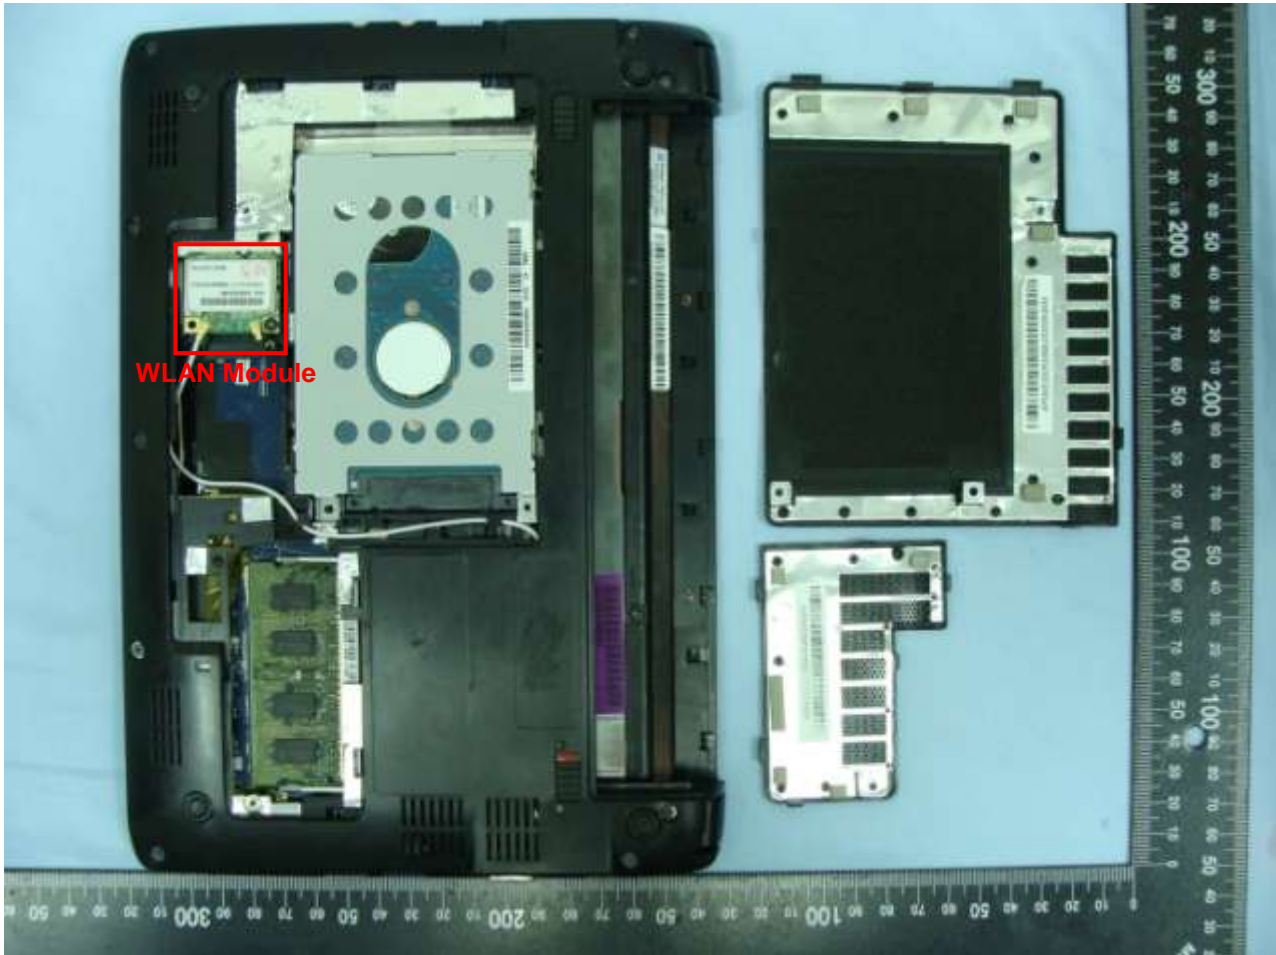

### 3. Internal Photograph of the Host

Host: Notebook Computer (Acer, Gateway, PackardBell / NAV50, NAV60)

Host: Notebook Computer (Acer, Gateway, PackardBell / NAV50, NAV60)

**WLAN Main Antenna**

**Host: Notebook Computer (Acer, Gateway, PackardBell / NAV50, NAV60)**