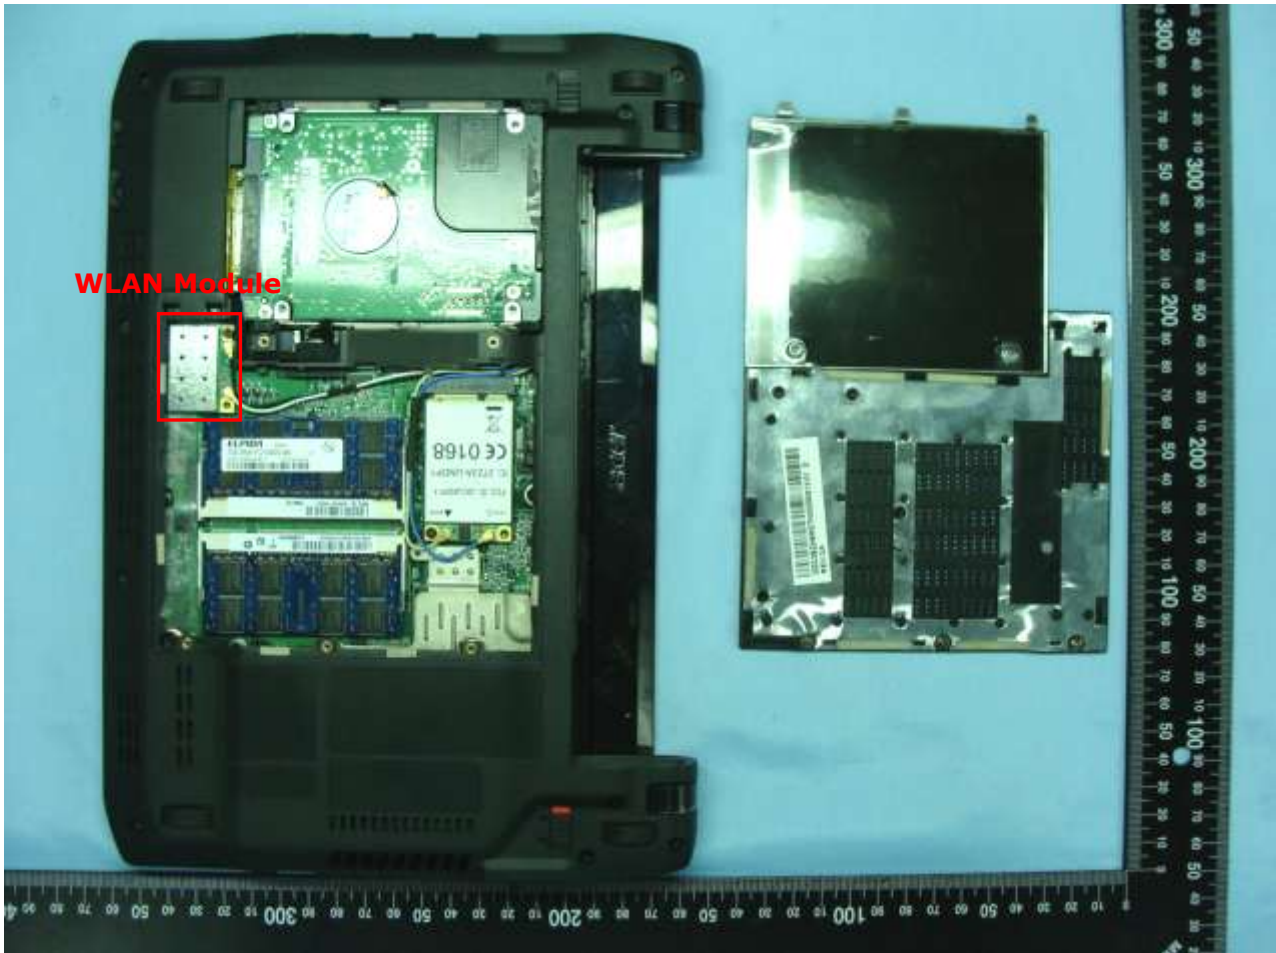

3. Internal Photograph of the Host

Host: Notebook Computer (Acer, Gateway, PackardBell) / (ZH6)