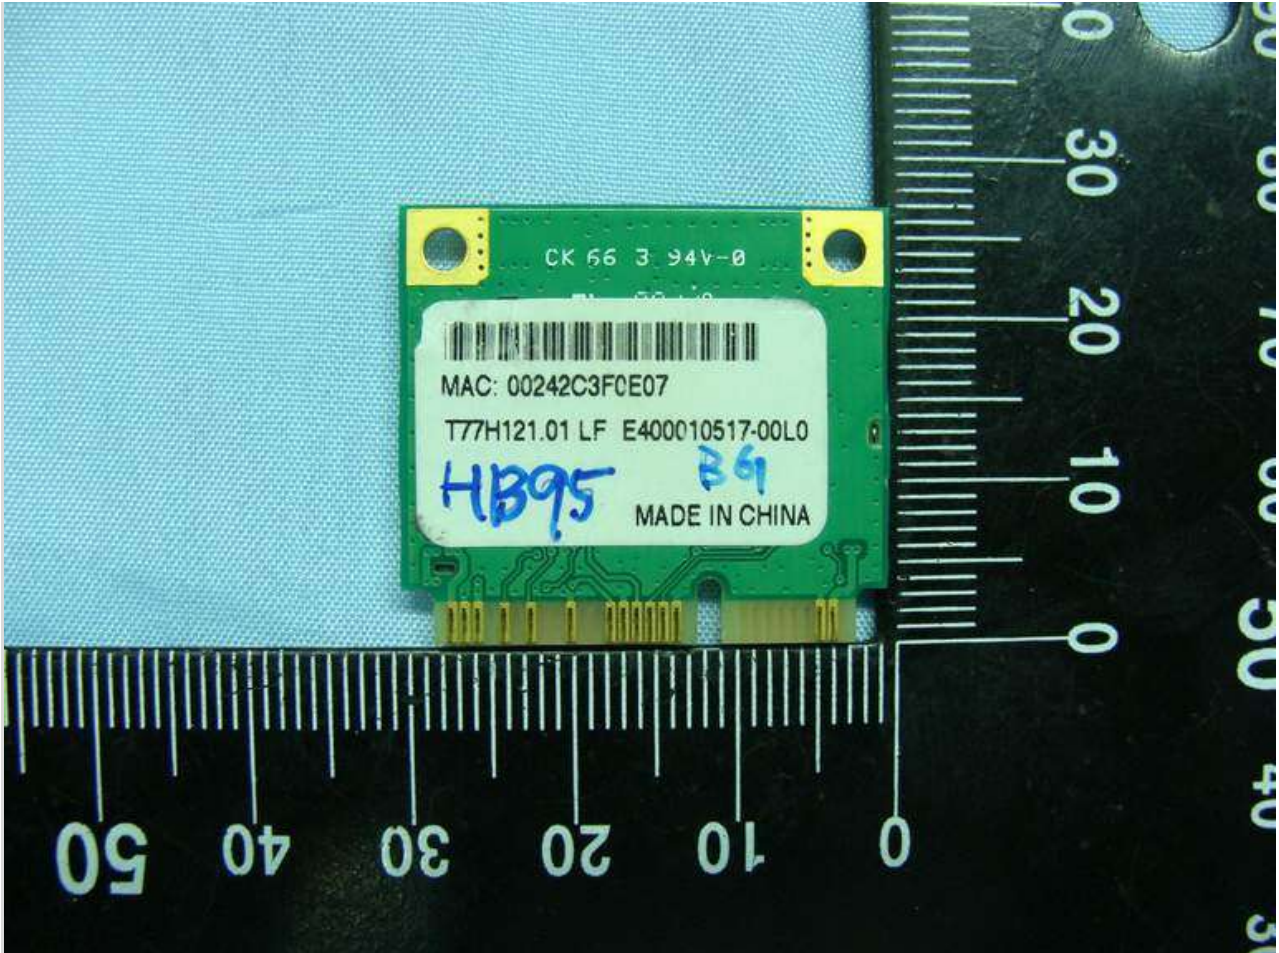

1. Photograph of the EUT

EUT: WLAN module (Acer, Gateway, PackardBell) / (AR5B95)

EUT: WLAN module (Acer, Gateway, PackardBell) / (AR5B95)

## 2. External Photograph of the Host

Host: Notebook Computer (Acer, Gateway, PackardBell) / (ZH6)

Host: Notebook Computer (Acer, Gateway, PackardBell) / (ZH6)

Host: Notebook Computer (Acer, Gateway, PackardBell) / (ZH6)