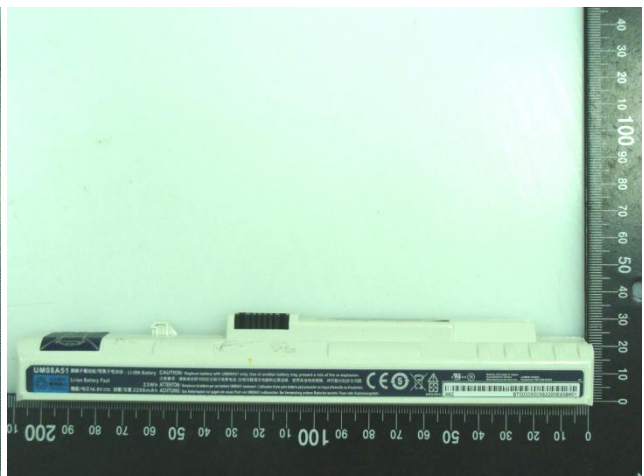

Appendix D. Product Photos

DUT

(Brand Name: Acer, Gateway, PackardBell / Model Name: AR5B95)

Host Notebook Computer

(Brand Name: Acer, Gateway, PackardBell / Model Name: KAVA0, KAV60, KAV80 / Marketing Name: AOP150, AOP531, Aspire one, AOD210, AOD250, LT20, dot s, dot sr)

Antenna Location :

Appendix E. Test Setup Photos

Bottom of Notebook with Phantom 0 cm Gap

Bottom of Notebook with Phantom 0 cm Gap