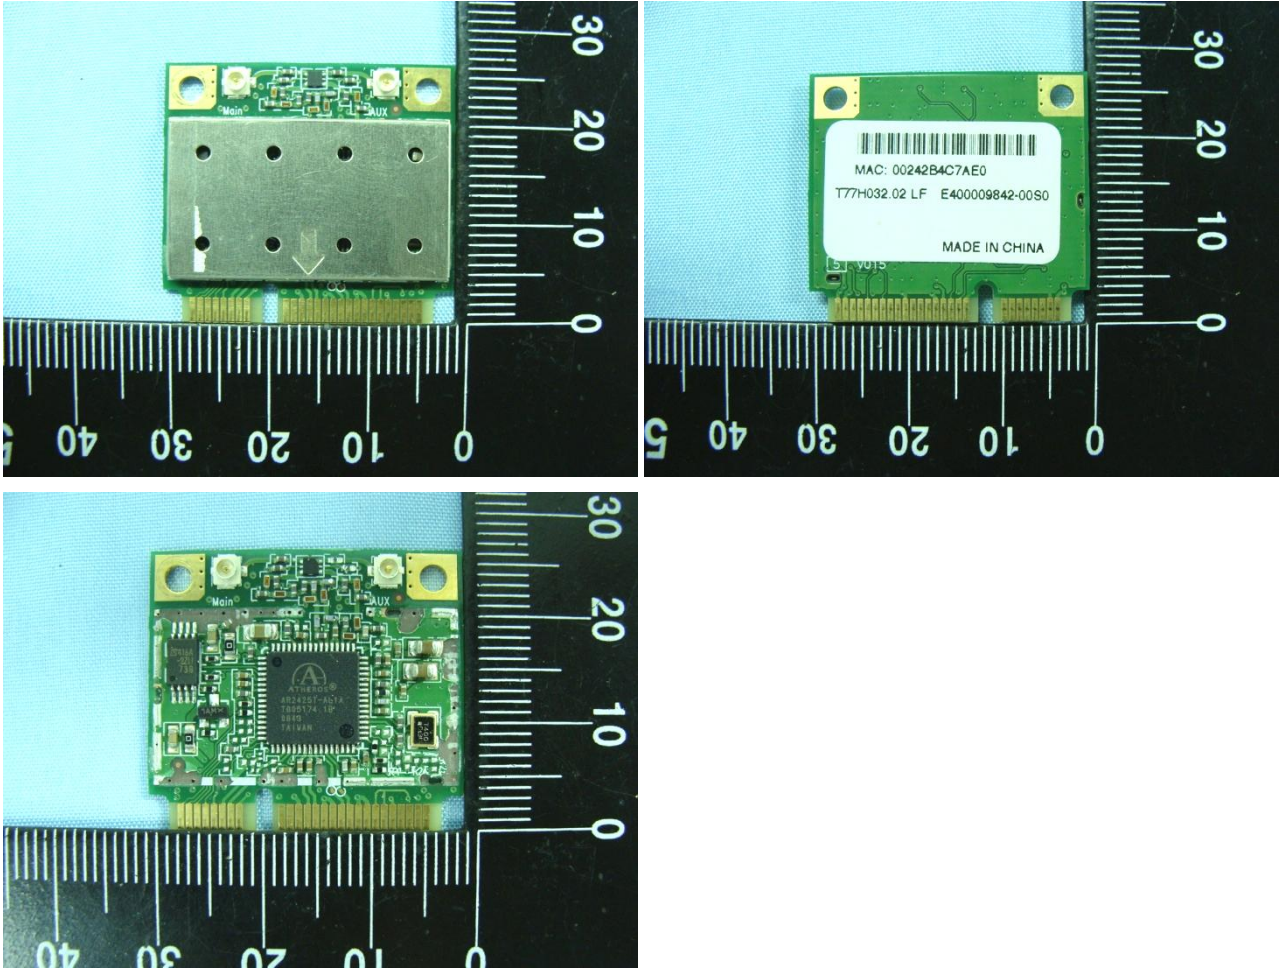

Appendix D. Product Photos

DUT

(Brand Name: Acer, Gateway, PackardBell / Model Name: AR5B95)

Host Notebook Computer

(Brand Name: Acer, Gateway, PackardBell / Model Name: KAVA0, KAV60, KAV80 / Marketing Name: AOP150, AOP531, Aspire one, AOD210, AOD250, LT20, dot s, dot sr)

Antenna Location :

Appendix E. Test Setup Photos

Bottom of Notebook with Phantom 0 cm Gap

Bottom of Notebook with Phantom 0 cm Gap