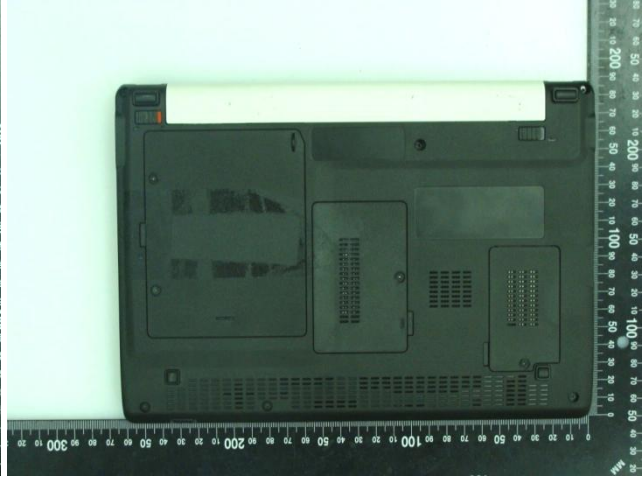

Appendix D. Product Photos

DUT

(Brand Name: Acer, Gateway, PackardBell / Model Name: AR5B95)

Host Notebook Computer

(Brand Name: Acer, Gateway, PackardBell / Model Name: KAVA0, KAV60, KAV80 / Marketing Name: AOP150, AOP531, Aspire one, AOD210, AOD250, LT20, dot s, dot sr)

Antenna Location :

Appendix E. Test Setup Photos

Bottom of Notebook with Phantom 0 cm Gap

Bottom of Notebook with Phantom 0 cm Gap