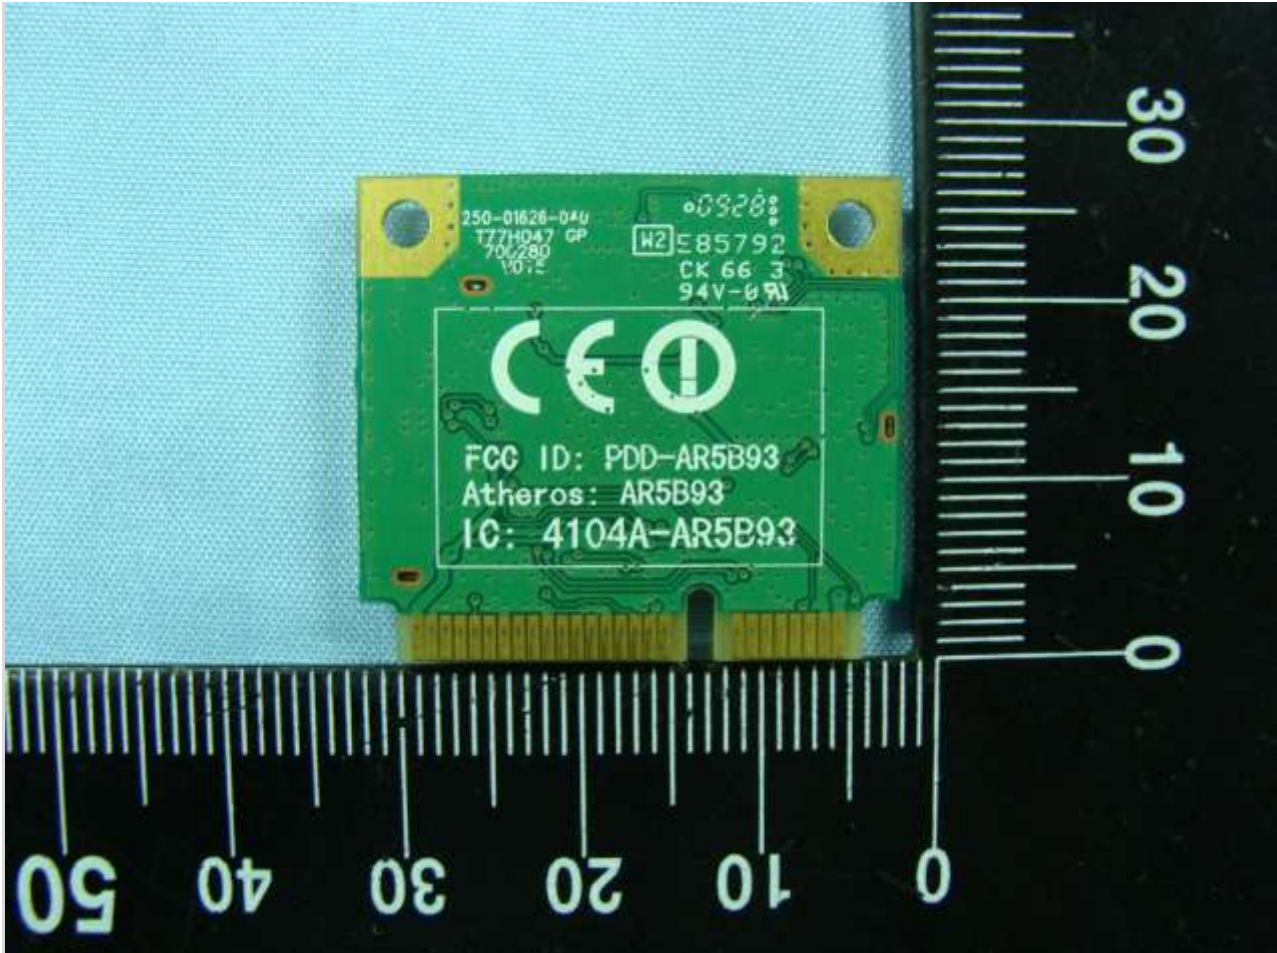

1. Photograph of the EUT

EUT: WLAN module (Acer, Gateway, PackardBell / AR5B93)

EUT: WLAN module (Acer, Gateway, PackardBell / AR5B93)

## 2. External Photograph of the Host

Host: Notebook Computer (Acer, Gateway, PackardBell / NAV50, NAV60)

Host: Notebook Computer (Acer, Gateway, PackardBell / NAV50, NAV60)

Host: Notebook Computer (Acer, Gateway, PackardBell / NAV50, NAV60)