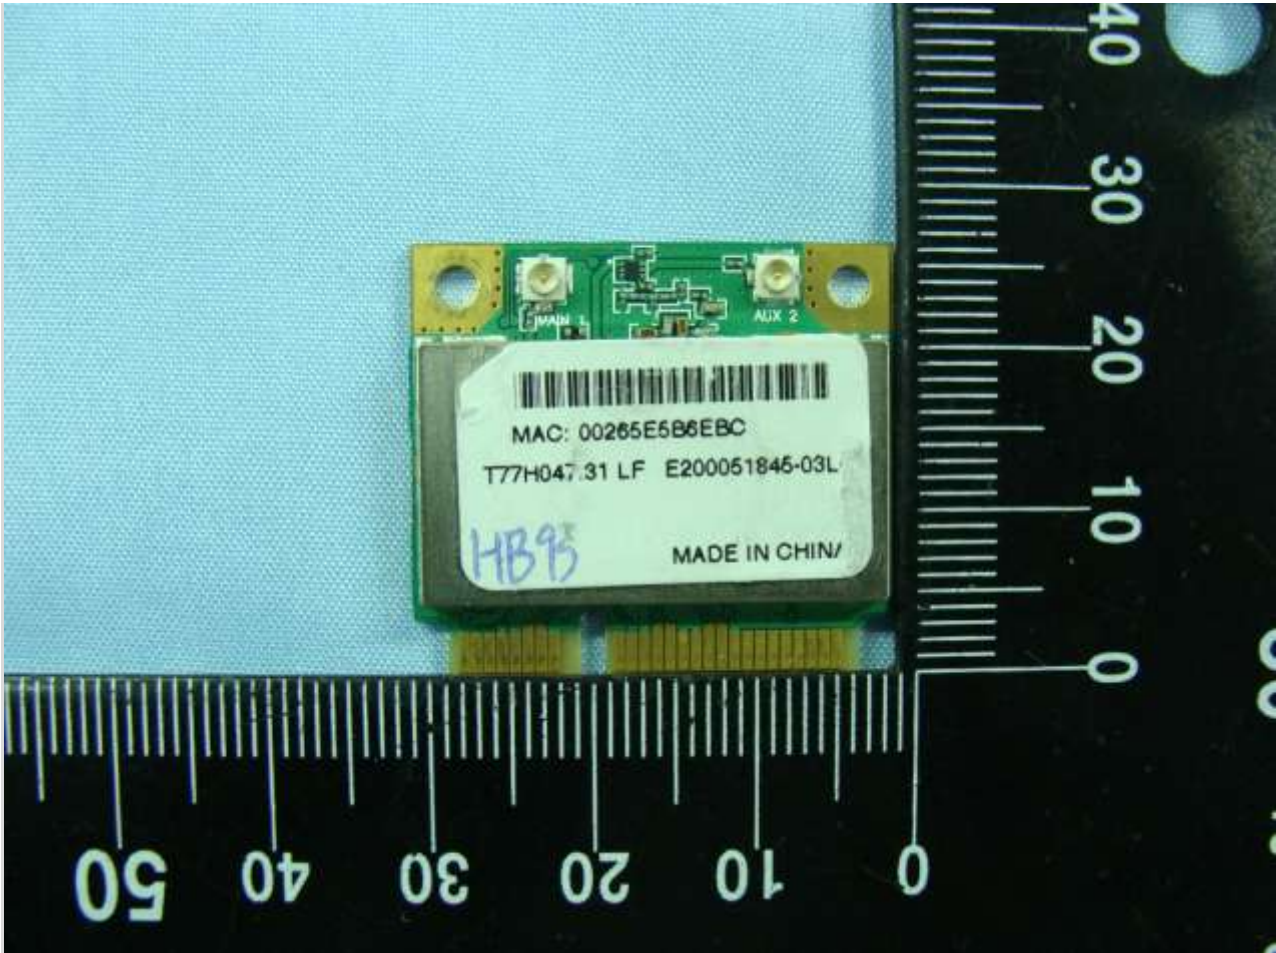

1. Photograph of the EUT

EUT: WLAN module (Acer, Gateway, PackardBell / AR5B93)

EUT: WLAN module (Acer, Gateway, PackardBell / AR5B93)

## 2. External Photograph of the Host

Host: Notebook Computer (Acer, Gateway, PackardBell / NAV50, NAV60)

Host: Notebook Computer (Acer, Gateway, PackardBell / NAV50, NAV60)

Host: Notebook Computer (Acer, Gateway, PackardBell / NAV50, NAV60)