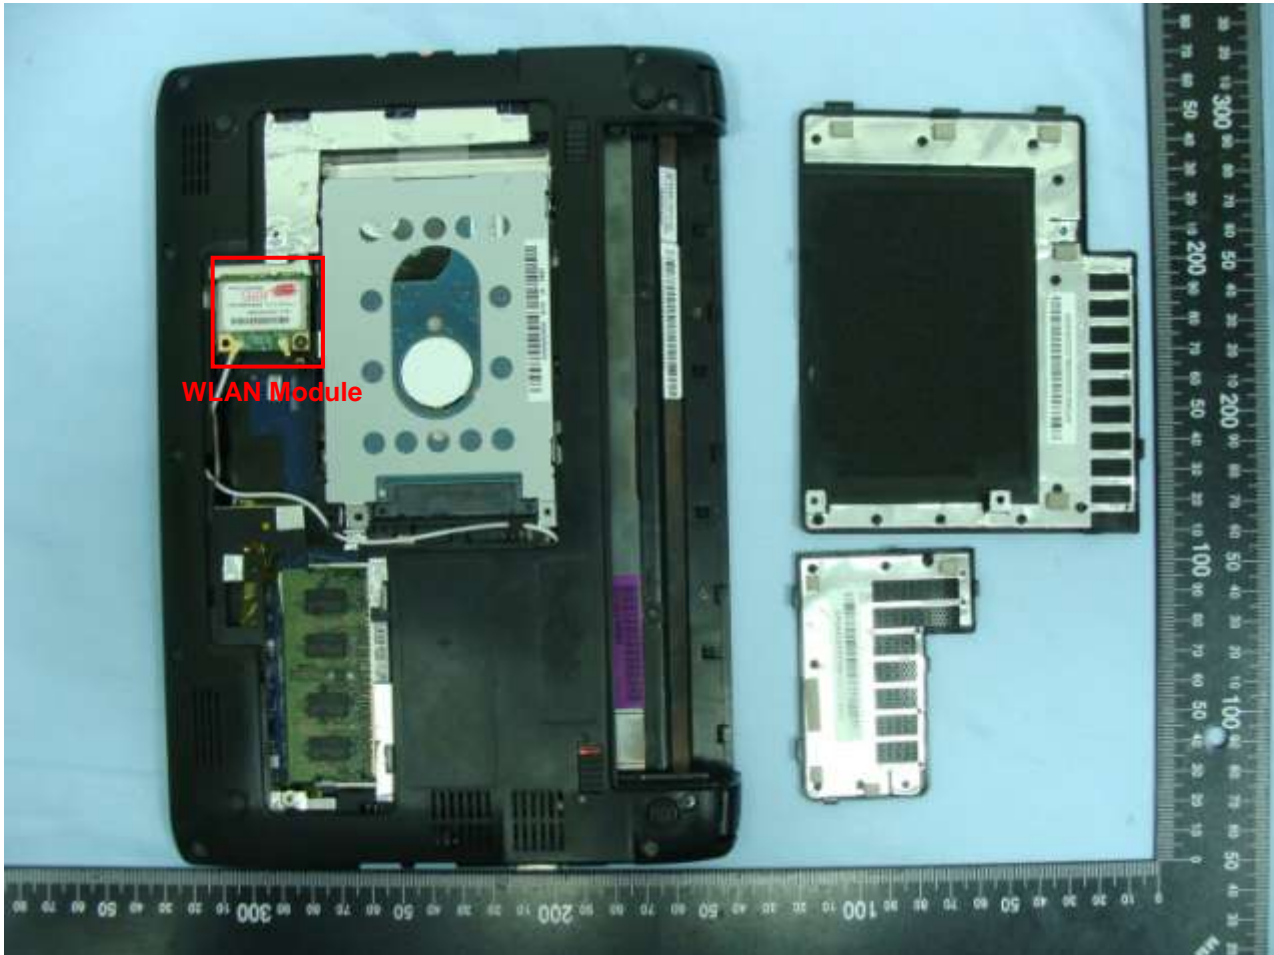

### 3. Internal Photograph of the Host

Host: Notebook Computer (Acer, Gateway, PackardBell / NAV50, NAV60)

Host: Notebook Computer (Acer, Gateway, PackardBell / NAV50, NAV60)

**WLAN Main Antenna**

**Host: Notebook Computer (Acer, Gateway, PackardBell / NAV50, NAV60)**